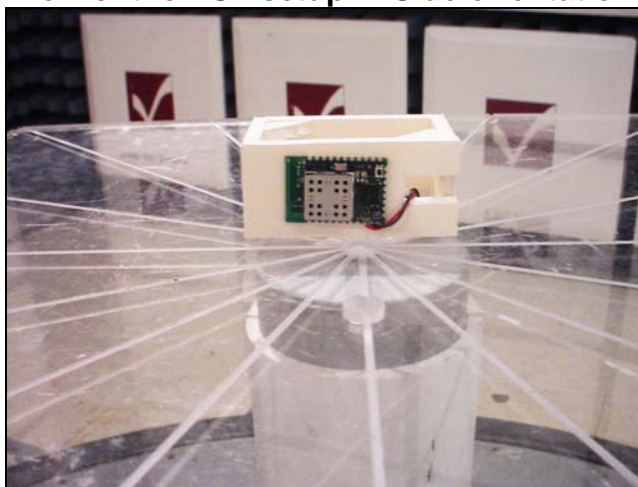

TEST SETUP PHOTOS – TFB-FREESTAR
View of the EUT setup in vertical orientation.

View of the EUT setup in Horizontal orientation.

View of the EUT setup in Side orientation.

**EUT setup in the test chamber
View as seen by sense antenna.**

Rear view of the EUT setup showing the 1 m power cable.

Setup for the Conducted Emissions Test