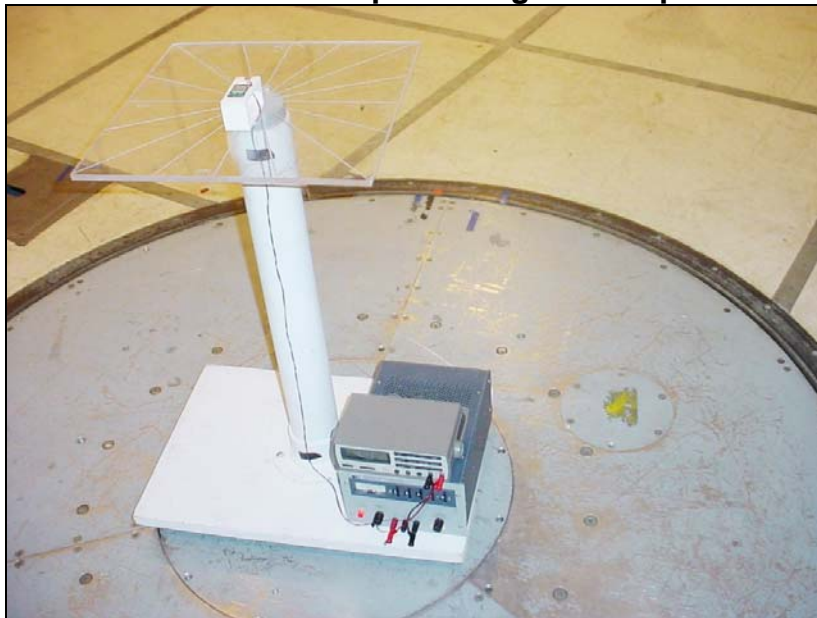

TEST SETUP PHOTOS – TFB-FREESTAR
View of the EUT setup in vertical orientation.

View of the EUT setup in Horizontal orientation.

View of the EUT setup in Side orientation.

**EUT setup in the test chamber
View as seen by sense antenna.**

Rear view of the EUT setup showing the 1 m power cable.

Setup for the Conducted Emissions Test