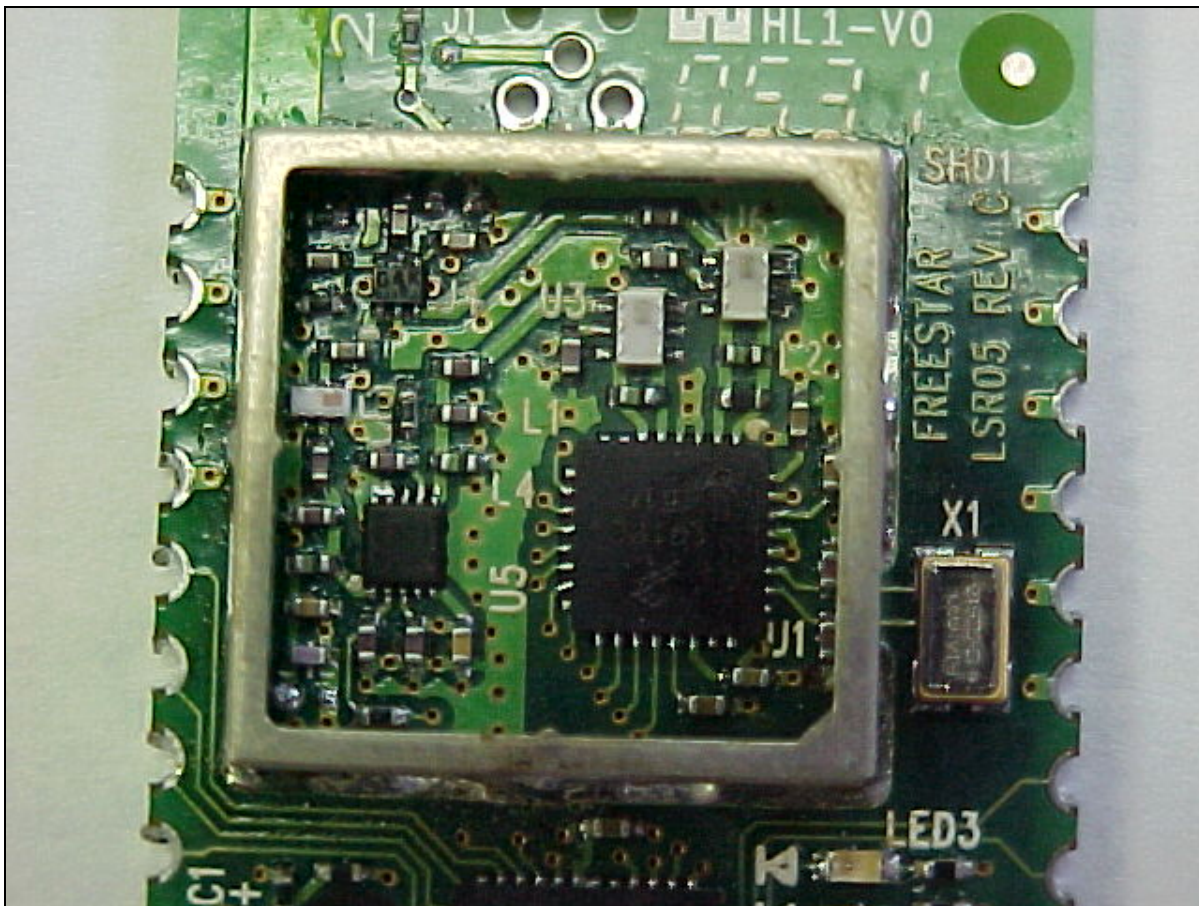

Trane, a Division of American Standard

RF Module

FCC ID#: TPF-13651127

Photo One – Internal

Shield with FCC ID Label Removed

Trane, a Division of American Standard

RF Module

FCC ID#: TPF-13651127

Photo Two – Internal

RF Section Inside Shield

Trane, a Division of American Standard

RF Module

FCC ID#: TPF-13651127

Photo Three – Internal

PCB Antenna