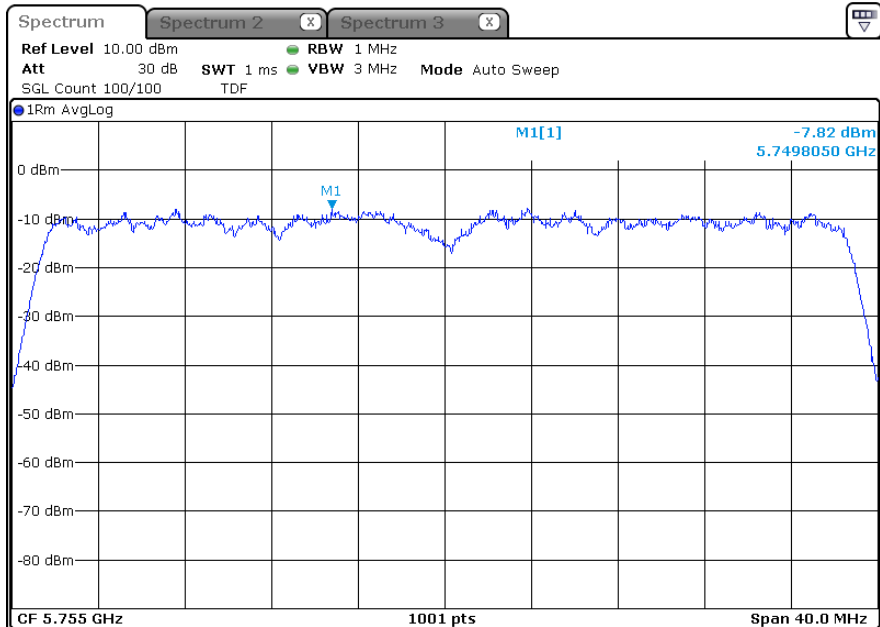

-ANT 1

5 755 MHz

5 795 MHz

-ANT 2

5 755 MHz

5 795 MHz

-ANT 3

5 755 MHz

5 795 MHz

-802.11ac80_ANT 1

5 775 MHz

-802.11ac80_ANT 2

5 775 MHz

-802.11ac80_ANT 3

5 775 MHz

-802.11ac80_ANT 1+2