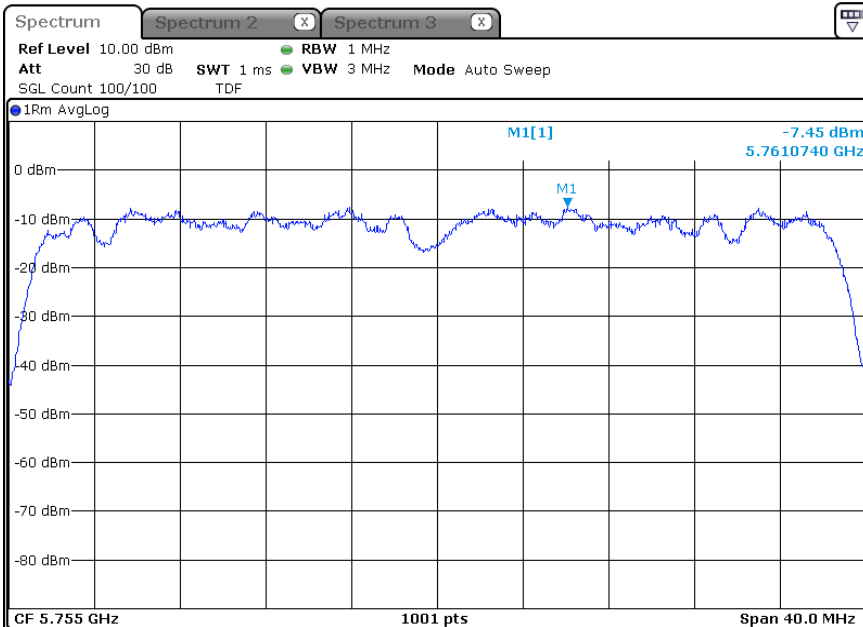

-ANT 1

5 755 MHz

5 795 MHz

-ANT 2

5 755 MHz

5 795 MHz

-ANT 3

5 755 MHz

5 795 MHz

-802.11ac80_ANT 1

5 775 MHz

-802.11ac80_ANT 2

5 775 MHz

-802.11ac80_ANT 3

5 775 MHz

-802.11ac80_ANT 1+2