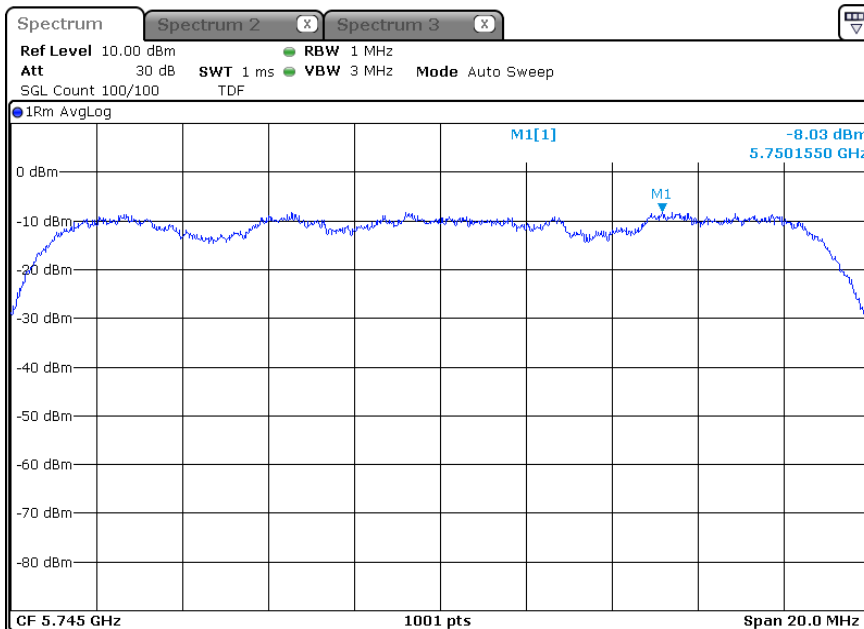

5 825 MHz

-802.11ac20_ANT 1+2

-ANT 1

5 745 MHz

5 785 MHz

5 825 MHz

-ANT 2

5 745 MHz

5 785 MHz

5 825 MHz

-802.11ac20_ANT 2+3

-ANT 1

5 745 MHz

5 785 MHz

5 825 MHz

-ANT 2