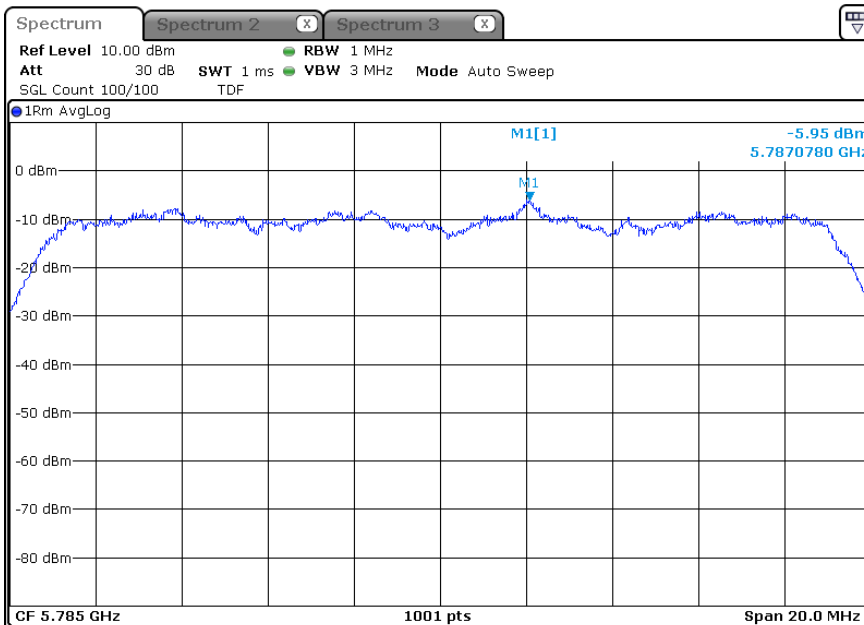

5 825 MHz

-802.11ac20_ANT 2

5 745 MHz

5 785 MHz

5 825 MHz

-802.11ac20_ANT 3

5 745 MHz

5 785 MHz

5 825 MHz

-802.11ac20_ANT 1+2

-ANT 1

5 745 MHz

5 785 MHz

5 825 MHz

-ANT 2

5 745 MHz

5 785 MHz

5 825 MHz

-802.11ac20_ANT 2+3

-ANT 1

5 745 MHz

5 785 MHz

5 825 MHz

-ANT 2