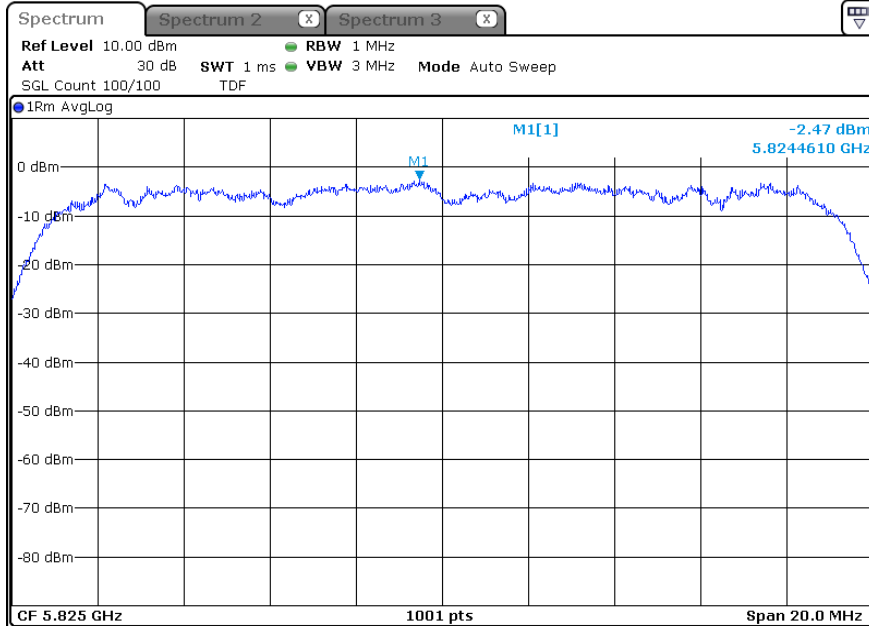

5 825 MHz

-ANT 2

5 745 MHz

5 785 MHz

5 825 MHz

- ANT 3

5 745 MHz

5 785 MHz

5 825 MHz

-802.11ac40_ANT 1

5 755 MHz

5 795 MHz

-802.11ac40_ANT 2

5 755 MHz

5 795 MHz

-802.11ac40_ANT 3