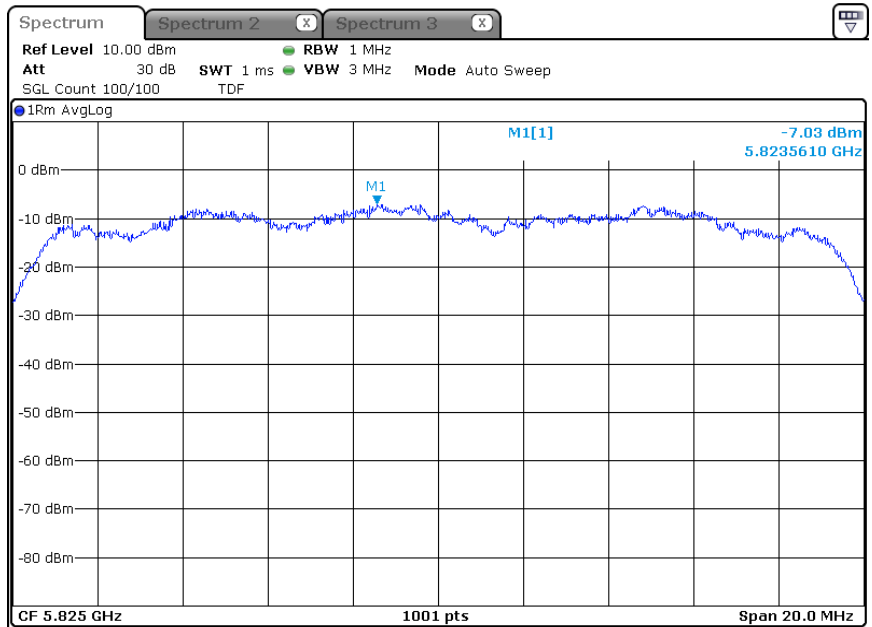

5 825 MHz

-802.11ac20_ANT 1+2

-ANT 1

5 745 MHz

5 785 MHz

5 825 MHz

-ANT 2

5 745 MHz

5 785 MHz

5 825 MHz

-802.11ac20_ANT 2+3

-ANT 1

5 745 MHz

5 785 MHz

5 825 MHz

-ANT 2