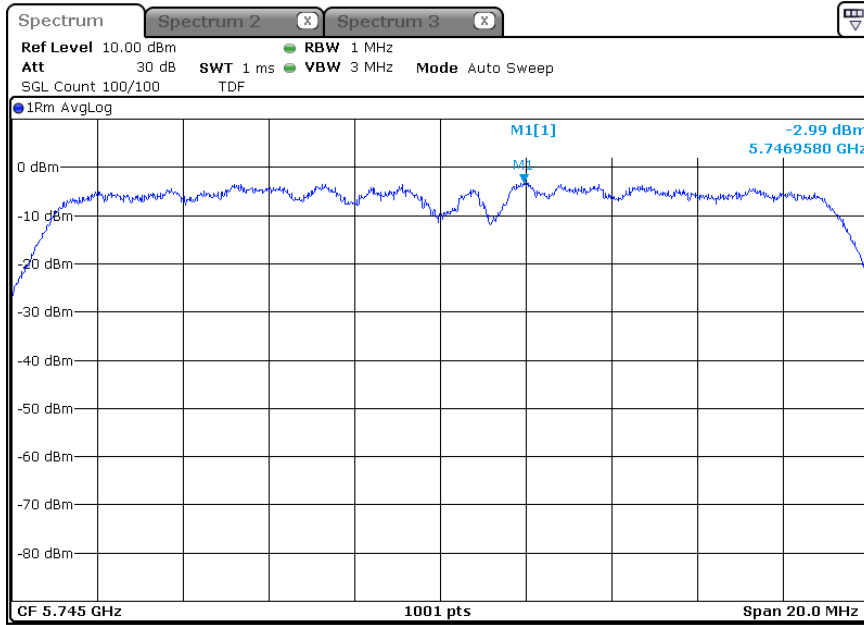

5 825 MHz

-ANT 2

5 745 MHz

5 785 MHz

5 825 MHz

- ANT 3

5 745 MHz

5 785 MHz

5 825 MHz

-802.11ac40_ANT 1

5 755 MHz

5 795 MHz

-802.11ac40_ANT 2

5 755 MHz

5 795 MHz

-802.11ac40_ANT 3