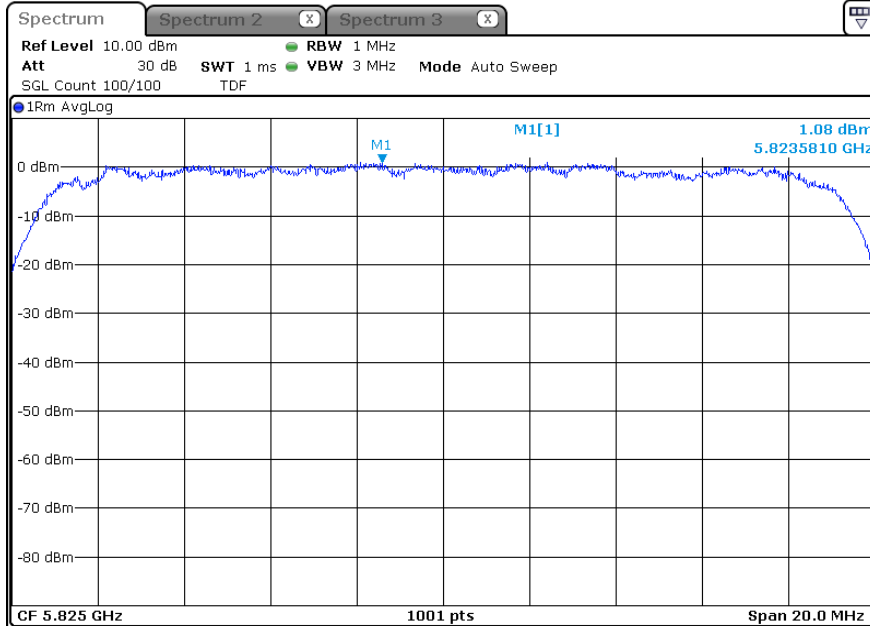

5 825 MHz

-802.11ac20_ANT 2

5 745 MHz

5 785 MHz

5 825 MHz

-802.11ac20_ANT 3

5 745 MHz

5 785 MHz

5 825 MHz

-802.11ac20_ANT 1+2

-ANT 1

5 745 MHz

5 785 MHz

5 825 MHz

-ANT 2

5 745 MHz