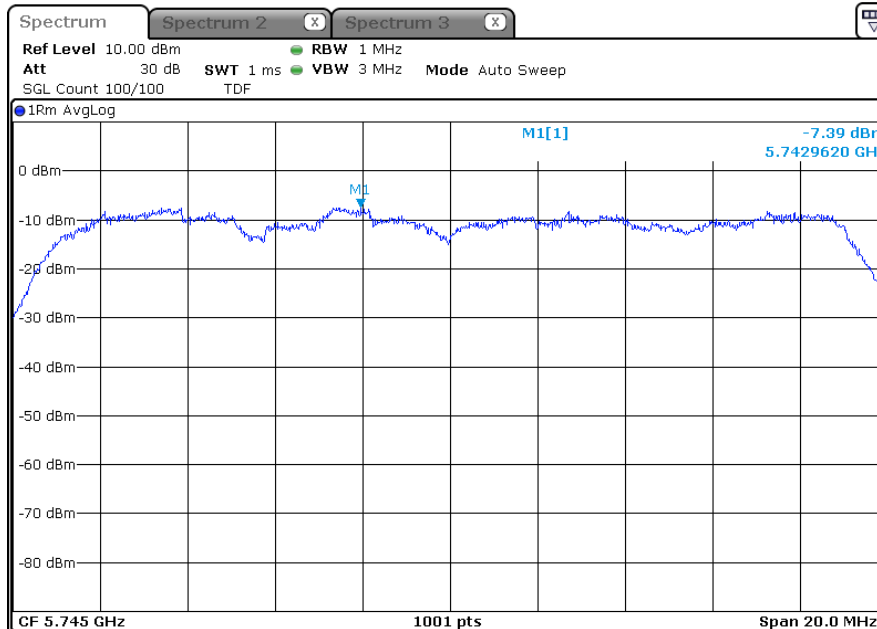

5 785 MHz

5 825 MHz

-802.11ac20_ANT 2+3

-ANT 1

5 745 MHz

5 785 MHz

5 825 MHz

-ANT 2

5 745 MHz

5 785 MHz

5 825 MHz

-802.11ac20_ANT 1+3

-ANT 1

5 745 MHz

5 785 MHz

5 825 MHz