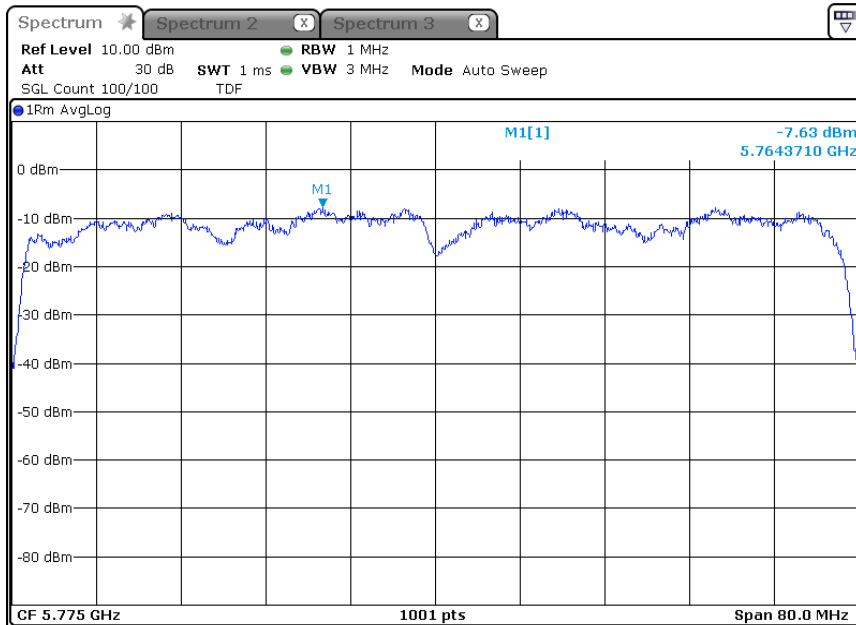

-ANT 1

5 755 MHz

5 795 MHz

-ANT 2

5 755 MHz

5 795 MHz

-ANT 3

5 755 MHz

5 795 MHz

-802.11ac80_ANT 1

5 775 MHz

-802.11ac80_ANT 2

5 775 MHz

-802.11ac80_ANT 3

5 775 MHz

-802.11ac80_ANT 1+2