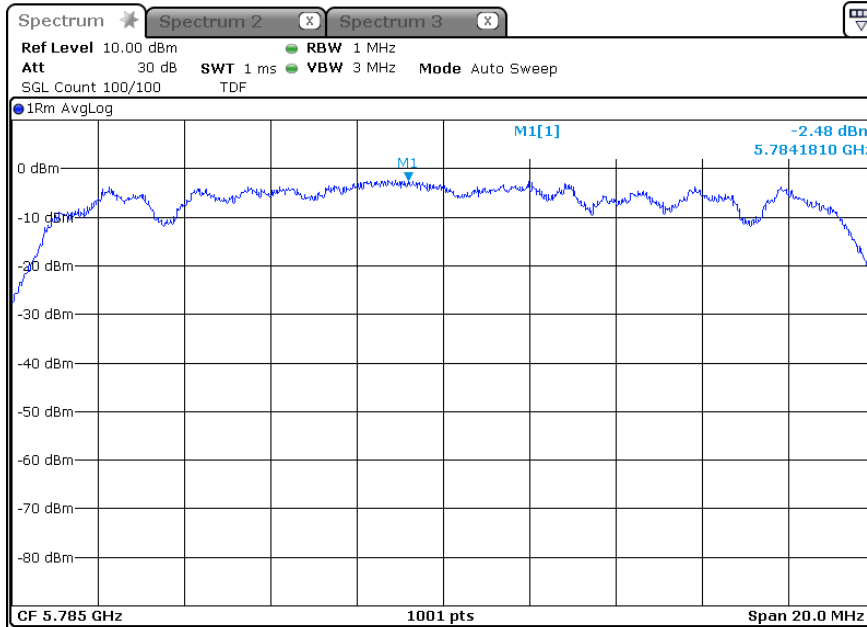

-ANT 2

5 745 MHz

5 785 MHz

5 825 MHz

-802.11ac20_ANT 1+2+3

-ANT 1

5 745 MHz

5 785 MHz

5 825 MHz

-ANT 2

5 745 MHz

5 785 MHz

5 825 MHz

- ANT 3

5 745 MHz

5 785 MHz

5 825 MHz

-802.11ac40_ANT 1

5 755 MHz

5 795 MHz

-802.11ac40_ANT 2

5 755 MHz

5 795 MHz

-802.11ac40_ANT 3