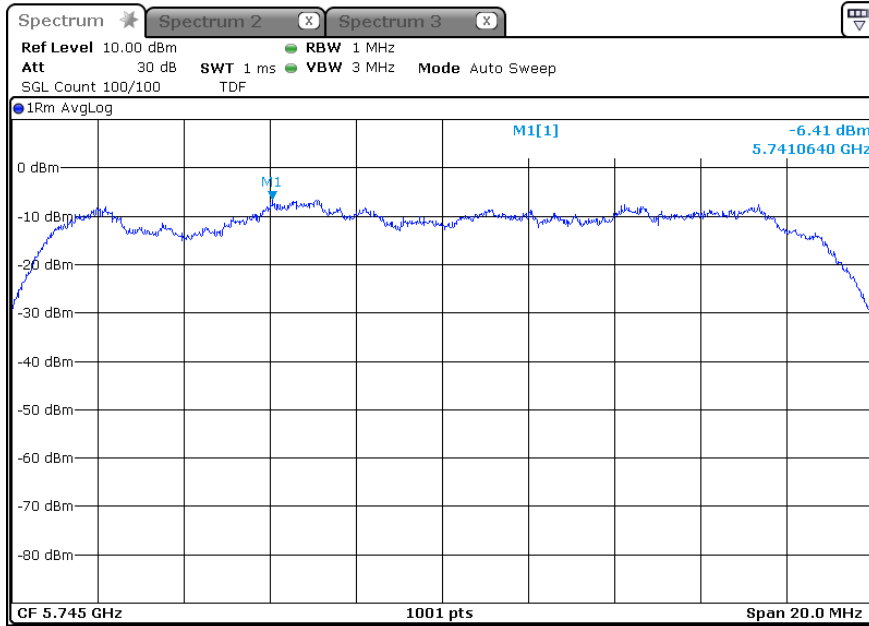

5 785 MHz

5 825 MHz

-802.11ac20_ANT 2+3

-ANT 1

5 745 MHz

5 785 MHz

5 825 MHz

-ANT 2

5 745 MHz

5 785 MHz

5 825 MHz

-802.11ac20_ANT 1+3

-ANT 1

5 745 MHz

5 785 MHz

5 825 MHz