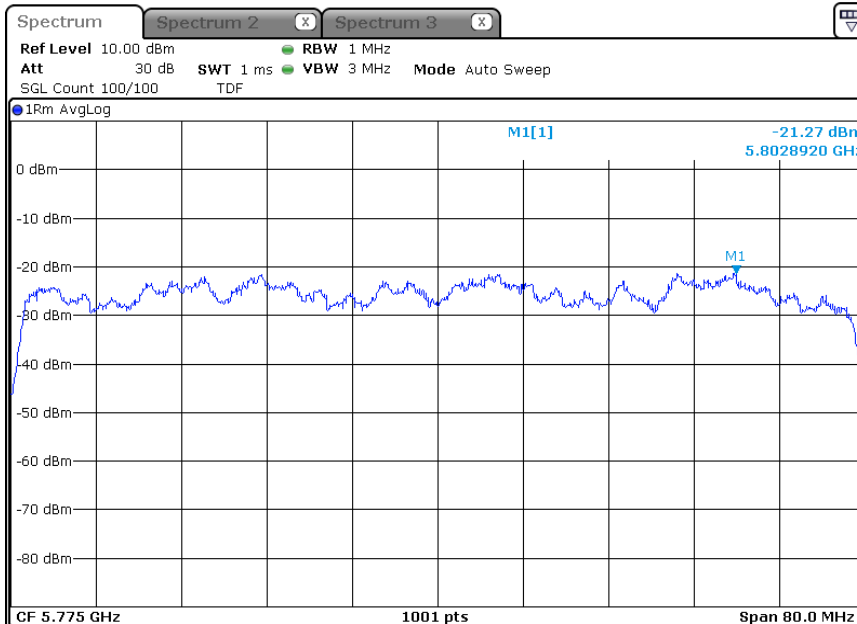

-ANT 1

5 755 MHz

5 795 MHz

-ANT 2

5 755 MHz

5 795 MHz

-ANT 3

5 755 MHz

5 795 MHz

-802.11ac80_ANT 1

5 775 MHz

-802.11ac80_ANT 2

5 775 MHz

-802.11ac80_ANT 3

5 775 MHz

-802.11ac80_ANT 1+2

-ANT 1

5.775 MHz

-ANT 2

5.775 MHz

-802.11ac80_ANT 2+3

-ANT 1

5 775 MHz

-ANT 2