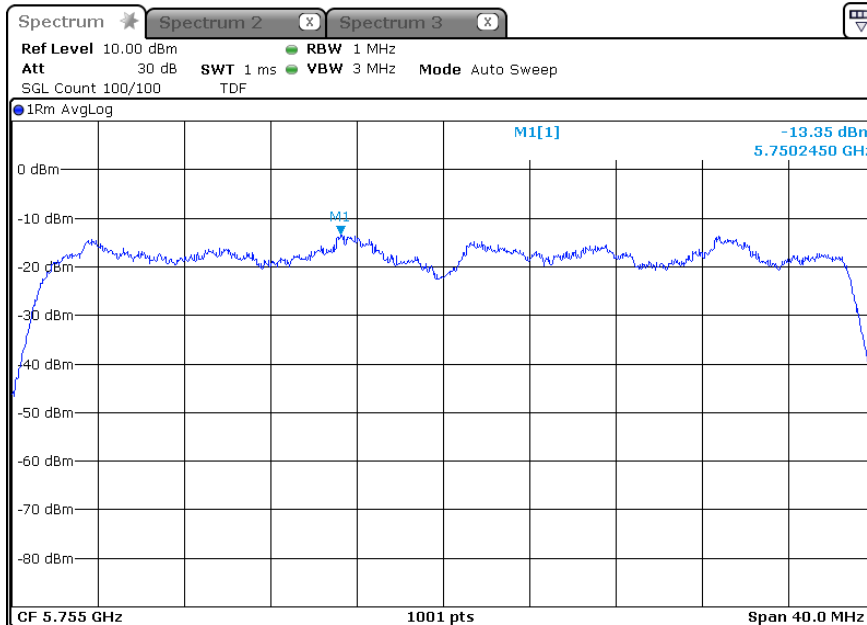

5 825 MHz

-802.11ac40_ANT 1

5 755 MHz

5 795 MHz

-802.11ac40_ANT 2

5 755 MHz

5 795 MHz

-802.11ac40_ANT 3

5 755 MHz

5 795 MHz

-802.11ac40_ANT 1+2

-ANT 1

5 755 MHz

5 795 MHz

-ANT 2

5 755 MHz

5 795 MHz

-802.11ac40_ANT 2+3

-ANT 1

5 755 MHz

5 795 MHz

-ANT 2

5 755 MHz

5 795 MHz