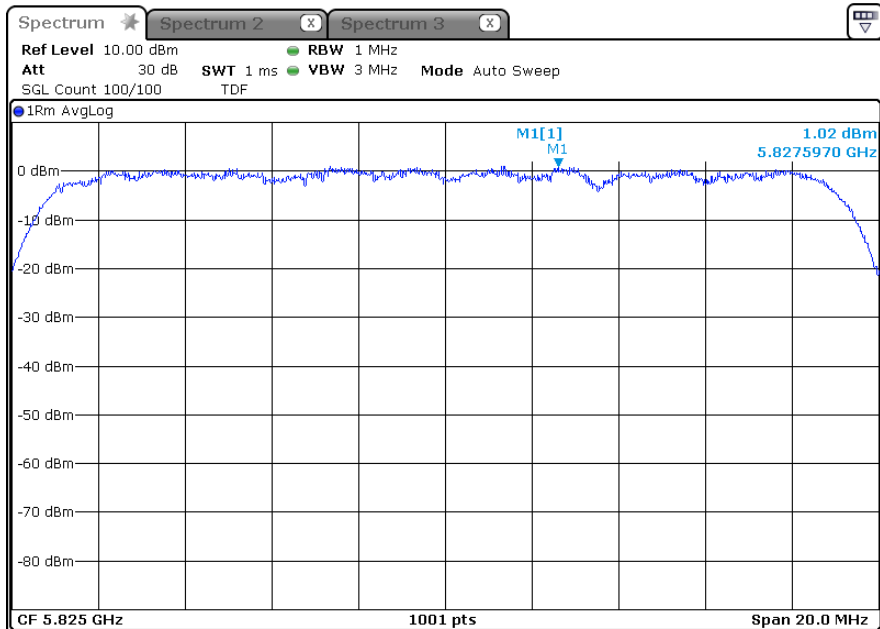

5 825 MHz

-802.11ac20_ANT 2

5 745 MHz

5 785 MHz

5 825 MHz

-802.11ac20_ANT 3

5 745 MHz

5 785 MHz

5 825 MHz

-802.11ac20_ANT 1+2

-ANT 1

5 745 MHz

5 785 MHz

5 825 MHz

-ANT 2

5 745 MHz