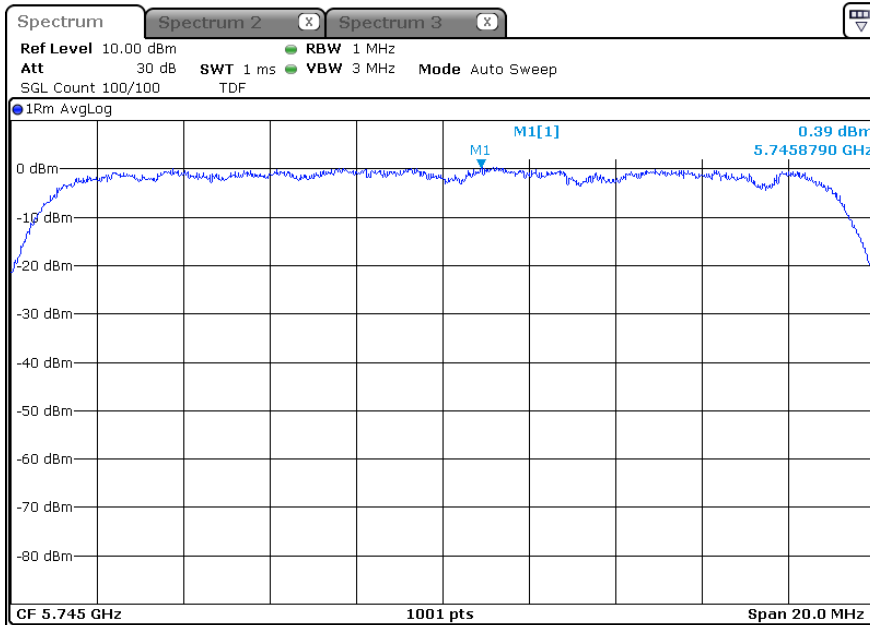

5 825 MHz

-802.11ac20_ANT 2

5 745 MHz

5 785 MHz

5 825 MHz

-802.11ac20_ANT 3

5 745 MHz

5 785 MHz

5 825 MHz

-802.11ac20_ANT 1+2

-ANT 1

5 745 MHz

5 785 MHz

5 825 MHz

-ANT 2

5 745 MHz