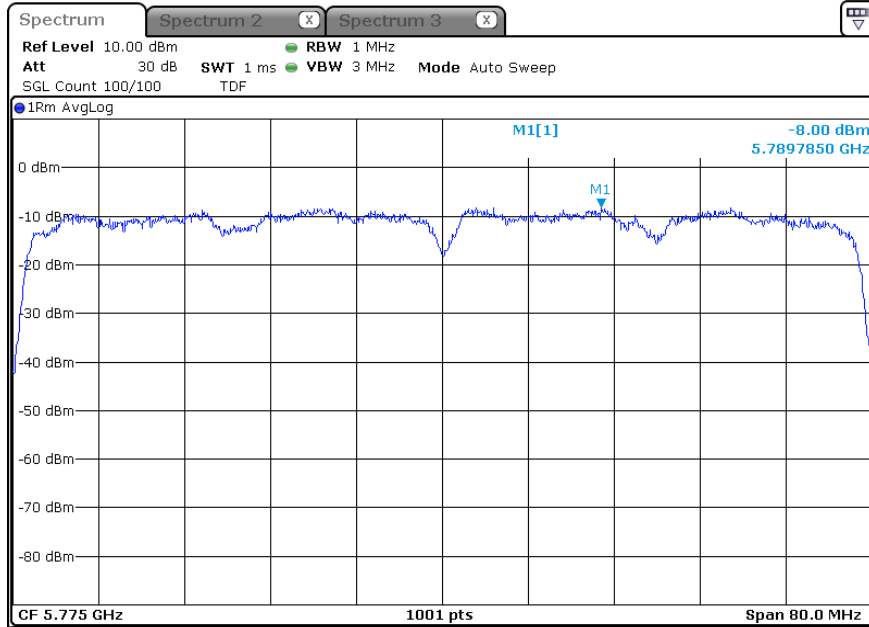

5 795 MHz

-802.11ac80_ANT 1

5 775 MHz

-802.11ac80_ANT 2

5 775 MHz

-802.11ac80_ANT 3

5 775 MHz

-802.11ac80_ANT 1+2

-ANT 1

5.775 MHz

-ANT 2

5.775 MHz

-802.11ac80_ANT 2+3

-ANT 1

5 775 MHz

-ANT 2