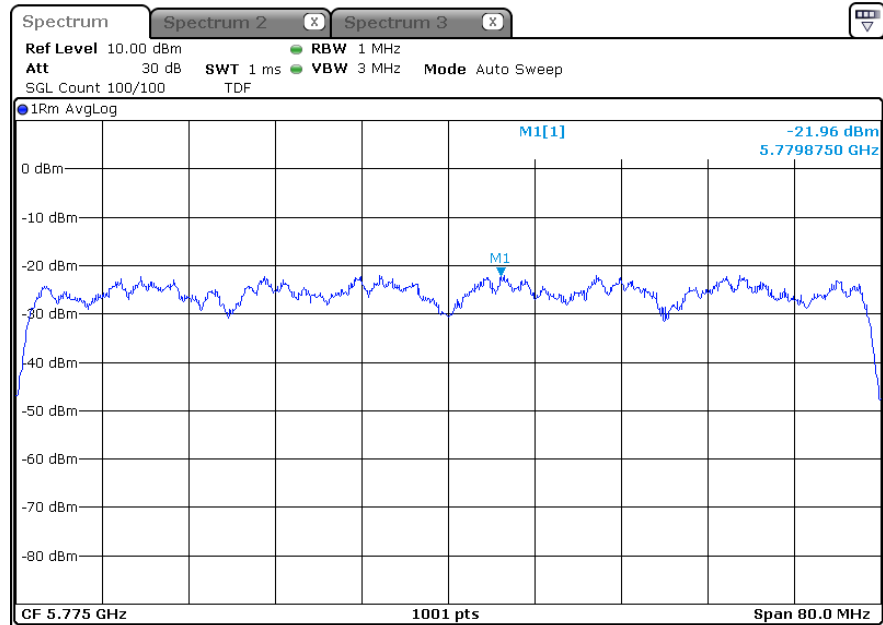

-ANT 1

5.775 MHz

-ANT 2

5.775 MHz

-802.11ac80_ANT 2+3

-ANT 1

5 775 MHz

-ANT 2

5 775 MHz

-802.11ac80_ANT 1+3

-ANT 1

5 775 MHz

-ANT 2

5 775 MHz

-802.11ac80_ANT 1+2+3

-ANT 1

5 775 MHz

-ANT 2

5 775 MHz

-ANT 3

5 775 MHz