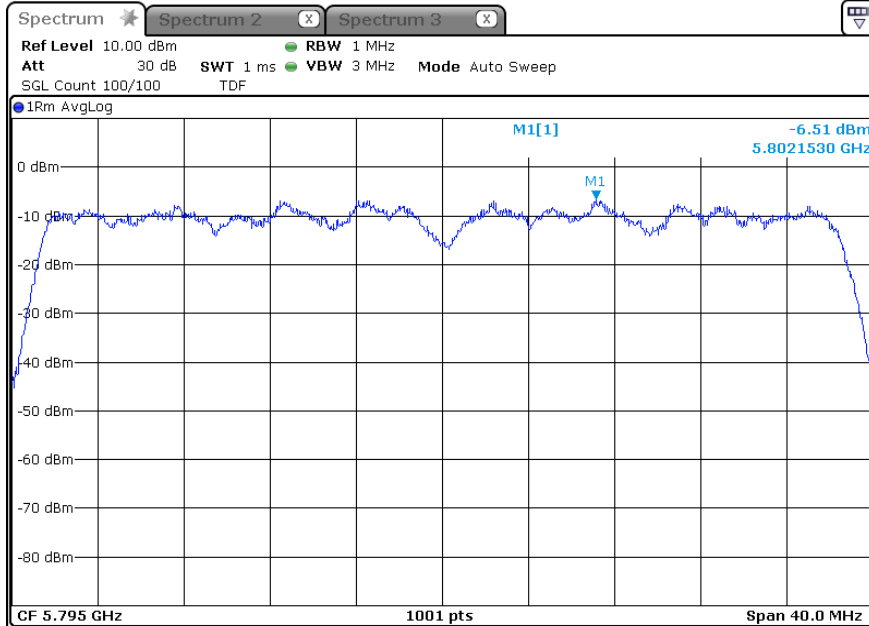

-ANT 1

5 755 MHz

5 795 MHz

-ANT 2

5 755 MHz

5 795 MHz

-ANT 3

5 755 MHz

5 795 MHz

-802.11ac80_ANT 1

5 775 MHz

-802.11ac80_ANT 2

5 775 MHz

-802.11ac80_ANT 3

5 775 MHz

-802.11ac80_ANT 1+2