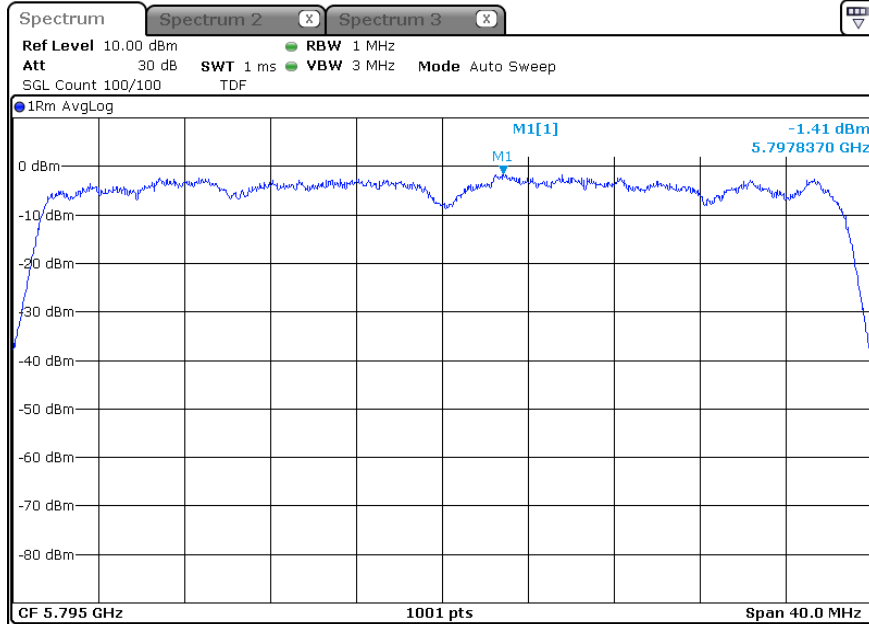

5 825 MHz

-802.11ac40_ANT 1

5 755 MHz

5 795 MHz

-802.11ac40_ANT 2

5 755 MHz

5 795 MHz

-802.11ac40_ANT 3

5 755 MHz

5 795 MHz

-802.11ac40_ANT 1+2

-ANT 1

5 755 MHz

5 795 MHz

-ANT 2

5 755 MHz