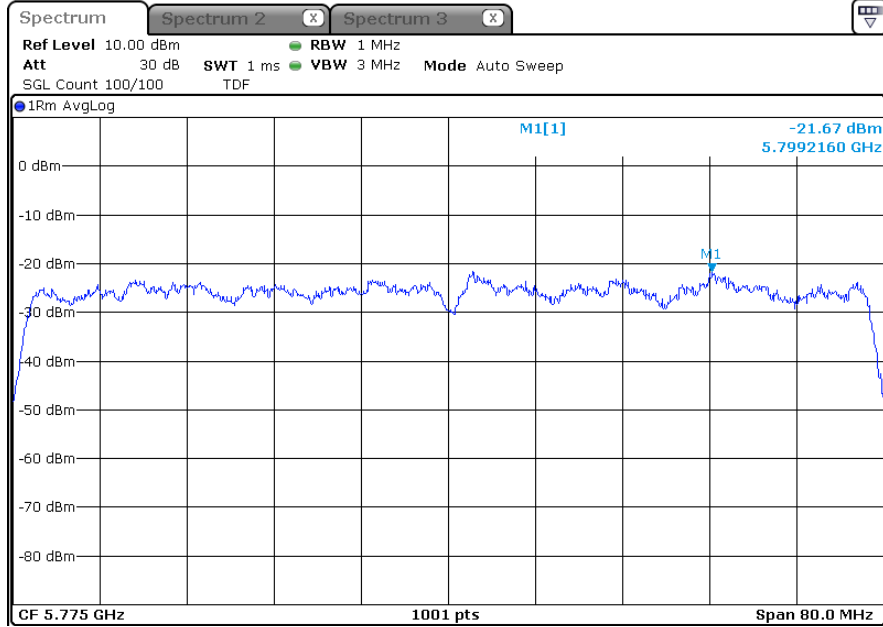

5 795 MHz

-802.11ac80_ANT 1

5 775 MHz

-802.11ac80_ANT 2

5 775 MHz

-802.11ac80_ANT 3

5 775 MHz

-802.11ac80_ANT 1+2

-ANT 1

5.775 MHz

-ANT 2

5.775 MHz

-802.11ac80_ANT 2+3

-ANT 1

5 775 MHz

-ANT 2

5 775 MHz

-802.11ac80_ANT 1+3

-ANT 1

5 775 MHz

-ANT 2

5 775 MHz

-802.11ac80_ANT 1+2+3

-ANT 1