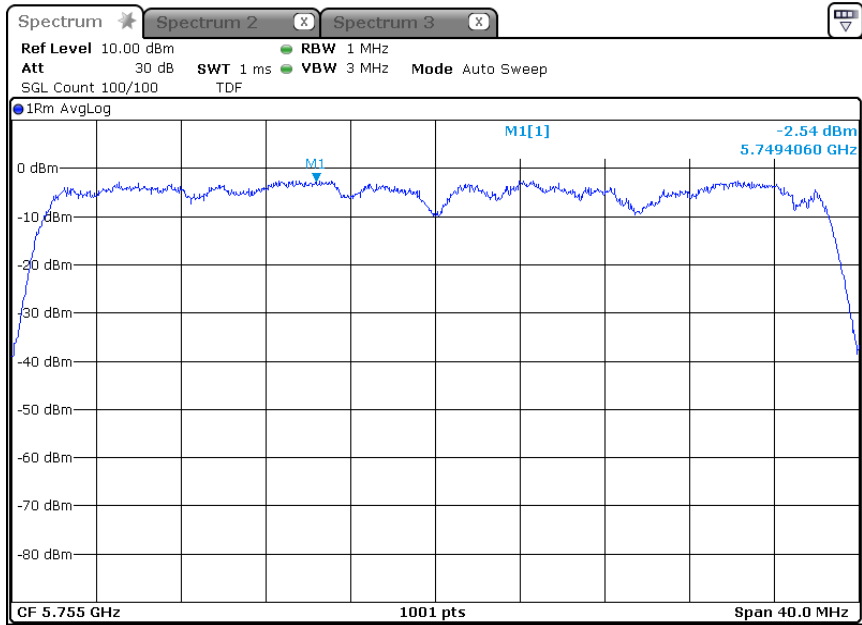

5 825 MHz

-ANT 2

5 745 MHz

5 785 MHz

5 825 MHz

- ANT 3

5 745 MHz

5 785 MHz

5 825 MHz

-802.11ac40_ANT 1

5 755 MHz

5 795 MHz

-802.11ac40_ANT 2

5 755 MHz

5 795 MHz

-802.11ac40_ANT 3