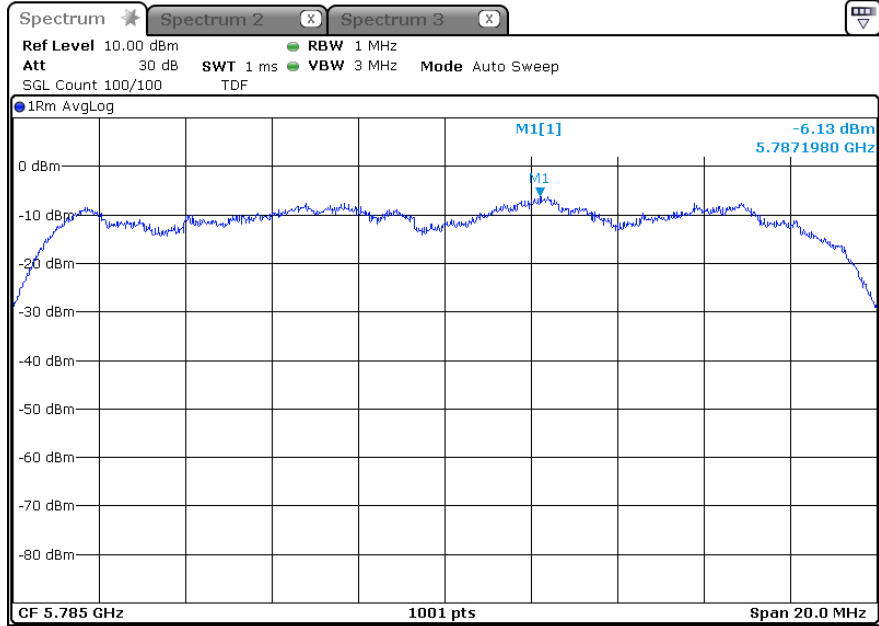

5 825 MHz

-802.11ac20_ANT 2

5 745 MHz

5 785 MHz

5 825 MHz

-802.11ac20_ANT 3

5 745 MHz

5 785 MHz

5 825 MHz

-802.11ac20_ANT 1+2

-ANT 1

5 745 MHz

5 785 MHz

5 825 MHz

-ANT 2

5 745 MHz

5 785 MHz

5 825 MHz

-802.11ac20_ANT 2+3

-ANT 1

5 745 MHz

5 785 MHz

5 825 MHz

-ANT 2