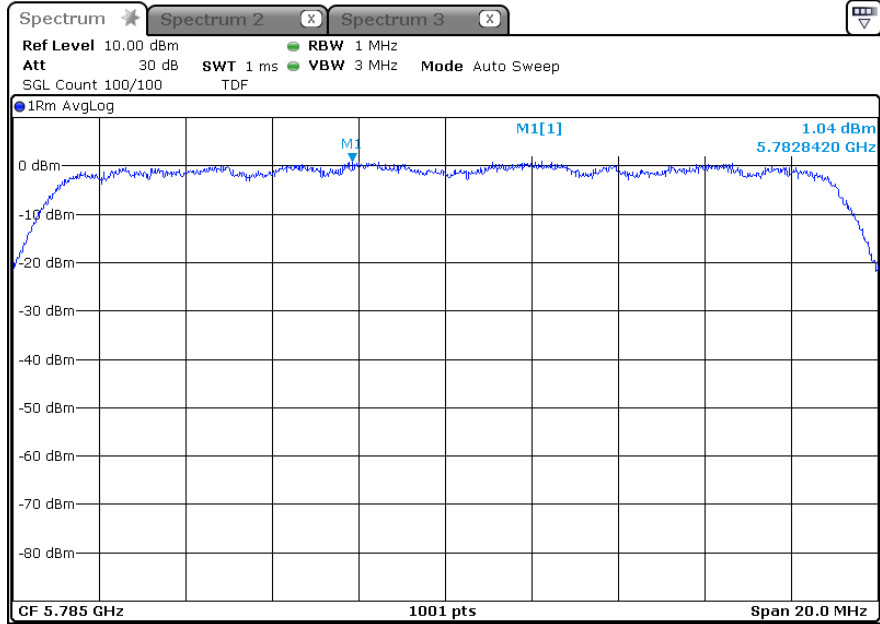

5 825 MHz

-802.11ac20_ANT 2

5 745 MHz

5 785 MHz

5 825 MHz

-802.11ac20_ANT 3

5 745 MHz

5 785 MHz

5 825 MHz

-802.11ac20_ANT 1+2

-ANT 1

5 745 MHz

5 785 MHz

5 825 MHz

-ANT 2

5 745 MHz