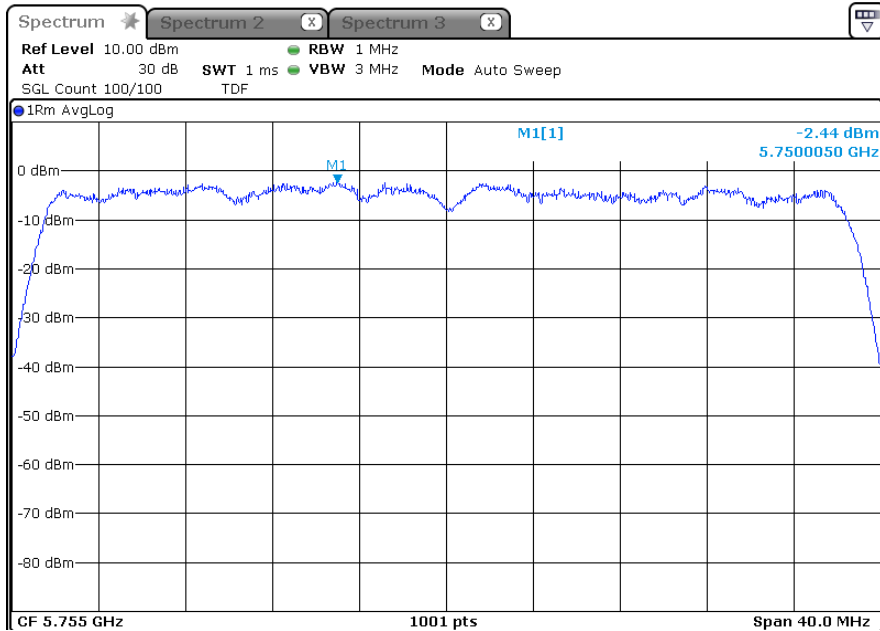

5 825 MHz

-802.11ac40_ANT 1

5 755 MHz

5 795 MHz

-802.11ac40_ANT 2

5 755 MHz

5 795 MHz

-802.11ac40_ANT 3