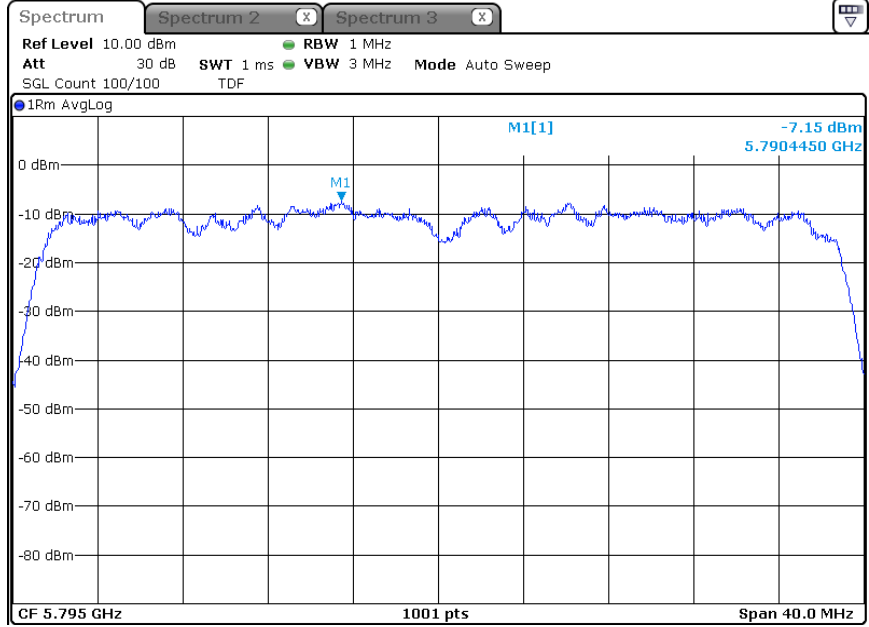

-ANT 1

5 755 MHz

5 795 MHz

-ANT 2

5 755 MHz

5 795 MHz

-ANT 3

5 755 MHz

5 795 MHz

-802.11ac80_ANT 1

5 775 MHz

-802.11ac80_ANT 2

5 775 MHz

-802.11ac80_ANT 3

5 775 MHz

-802.11ac80_ANT 1+2