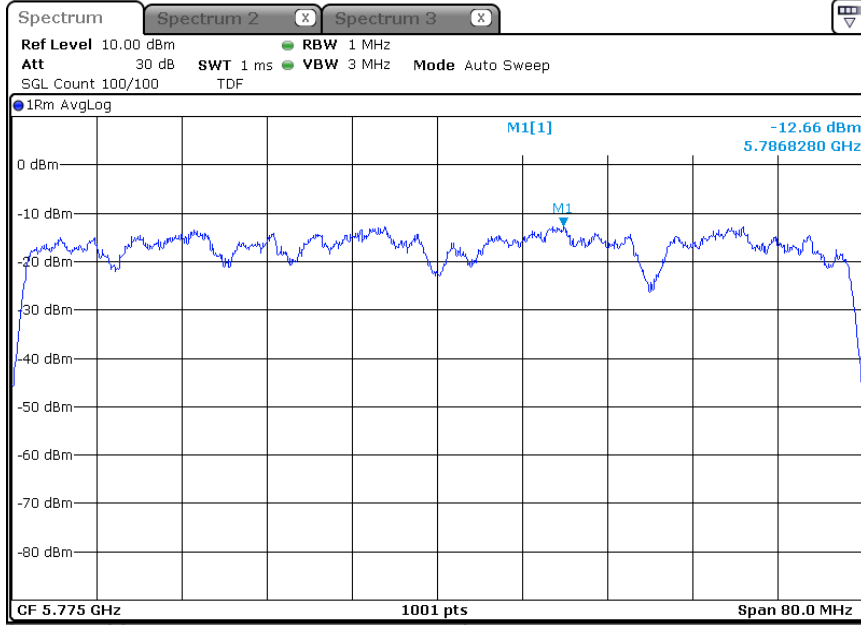

-ANT 1

5.775 MHz

-ANT 2

5.775 MHz

-802.11ac80_ANT 2+3

-ANT 1

5 775 MHz

-ANT 2

5 775 MHz

-802.11ac80_ANT 1+3

-ANT 1

5 775 MHz

-ANT 2

5 775 MHz

-802.11ac80_ANT 1+2+3

-ANT 1

5 775 MHz

-ANT 2

5 775 MHz

-ANT 3

5 775 MHz