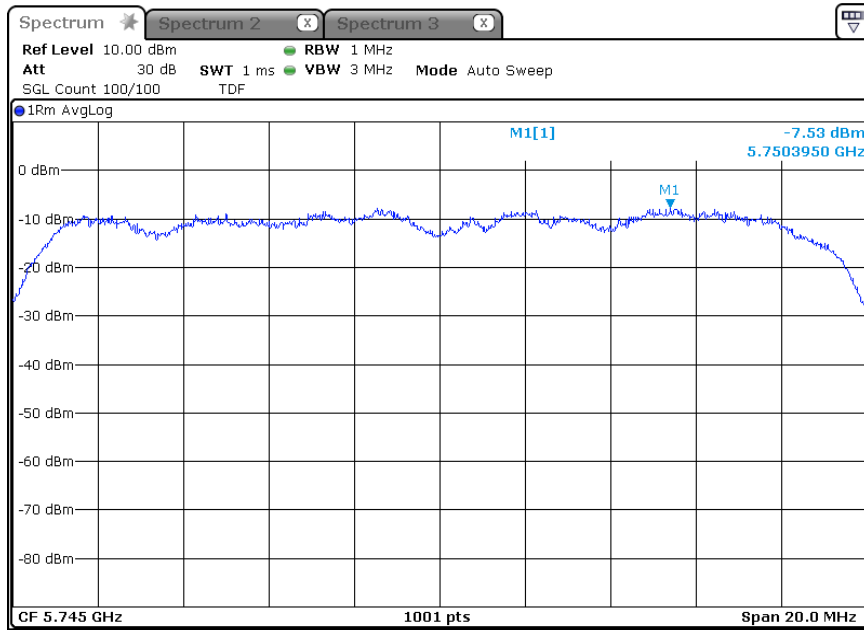

5 825 MHz

-802.11ac20_ANT 2

5 745 MHz

5 785 MHz

5 825 MHz

-802.11ac20_ANT 3

5 745 MHz

5 785 MHz

5 825 MHz

-802.11ac20_ANT 1+2

-ANT 1

5 745 MHz

5 785 MHz

5 825 MHz

-ANT 2

5 745 MHz