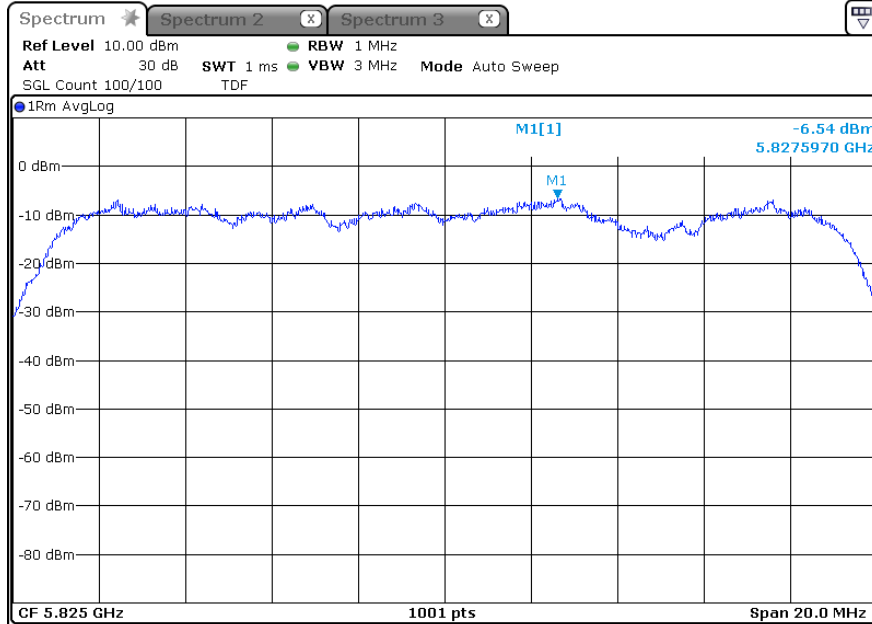

5 825 MHz

-802.11ac20_ANT 1+2

-ANT 1

5 745 MHz

5 785 MHz

5 825 MHz

-ANT 2

5 745 MHz

5 785 MHz

5 825 MHz

-802.11ac20_ANT 2+3

-ANT 1

5 745 MHz

5 785 MHz

5 825 MHz

-ANT 2

5 745 MHz

5 785 MHz

5 825 MHz

-802.11ac20_ANT 1+3

-ANT 1

5 745 MHz

5 785 MHz

5 825 MHz