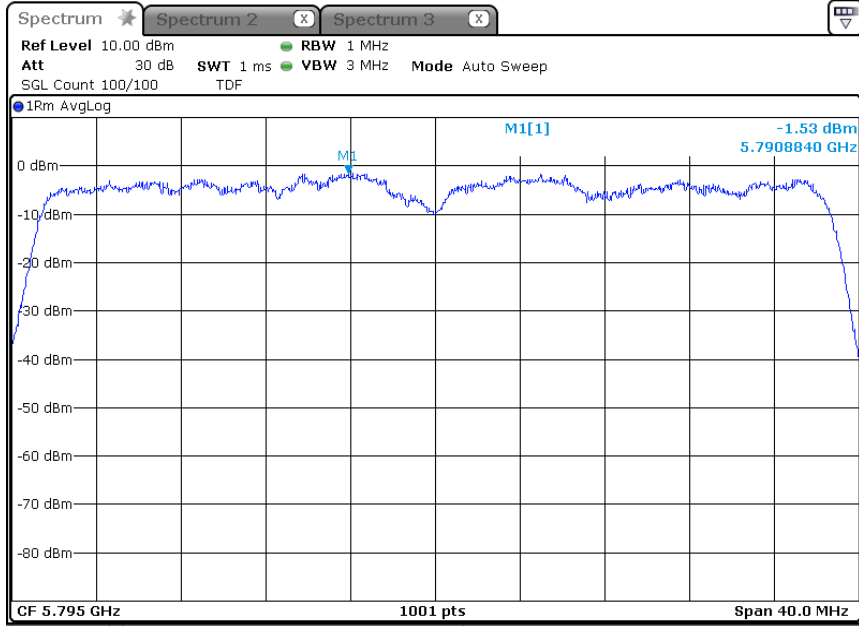

5 825 MHz

-802.11ac40_ANT 1

5 755 MHz

5 795 MHz

-802.11ac40_ANT 2

5 755 MHz

5 795 MHz

-802.11ac40_ANT 3

5 755 MHz

5 795 MHz

-802.11ac40_ANT 1+2

-ANT 1

5 755 MHz

5 795 MHz

-ANT 2

5 755 MHz