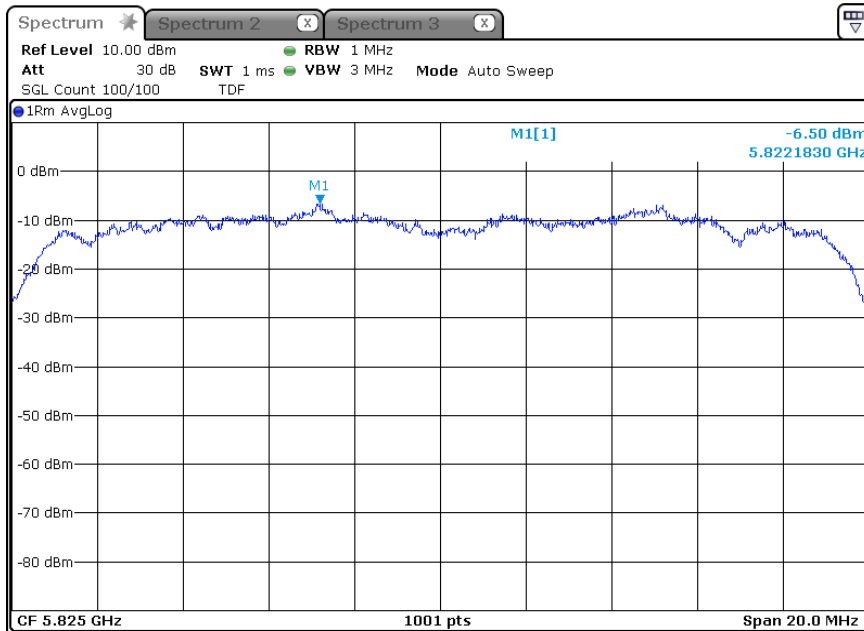

5 825 MHz

-802.11ac20_ANT 1+2

-ANT 1

5 745 MHz

5 785 MHz

5 825 MHz

-ANT 2

5 745 MHz

5 785 MHz

5 825 MHz

-802.11ac20_ANT 2+3

-ANT 1

5 745 MHz

5 785 MHz

5 825 MHz

-ANT 2