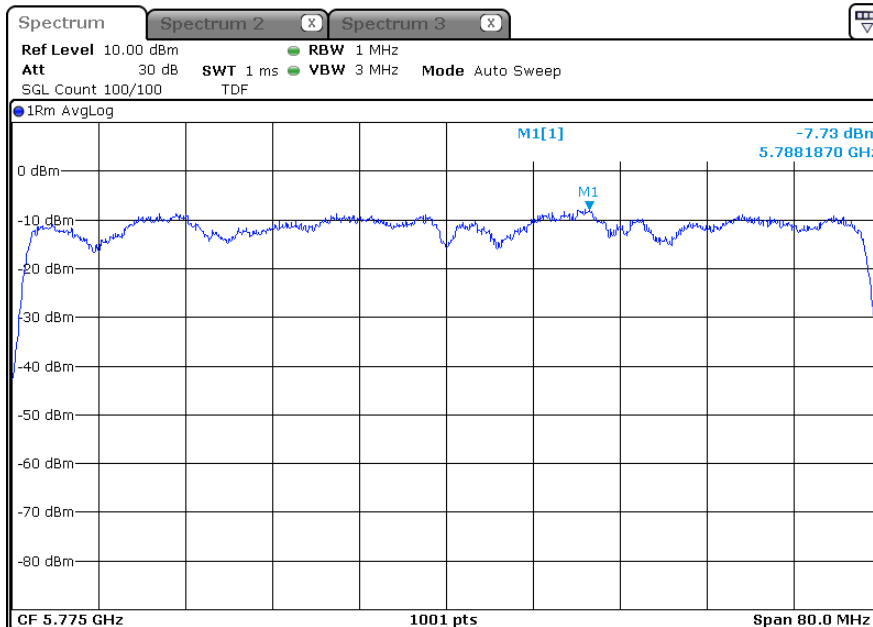

5 795 MHz

-802.11ac80_ANT 1

5 775 MHz

-802.11ac80_ANT 2

5 775 MHz

-802.11ac80_ANT 3

5 775 MHz

-802.11ac80_ANT 1+2

-ANT 1

5.775 MHz

-ANT 2

5.775 MHz

-802.11ac80_ANT 2+3

-ANT 1

5 775 MHz

-ANT 2