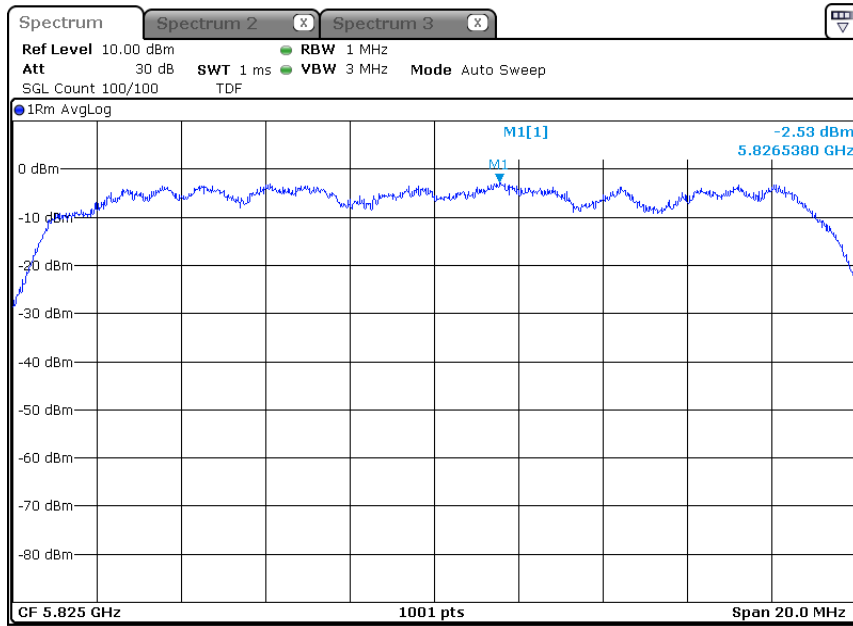

5 825 MHz

-ANT 2

5 745 MHz

5 785 MHz

5 825 MHz

- ANT 3

5 745 MHz

5 785 MHz

5 825 MHz

-802.11ac40_ANT 1

5 755 MHz

5 795 MHz

-802.11ac40_ANT 2

5 755 MHz

5 795 MHz

-802.11ac40_ANT 3