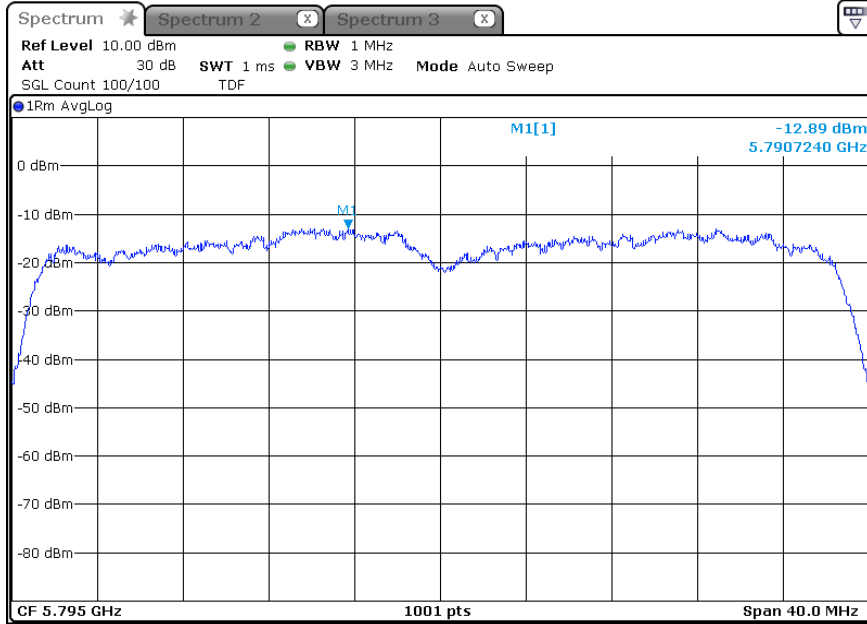

5 755 MHz

5 795 MHz

-ANT 3

5 755 MHz

5 795 MHz

-802.11ac20_ANT 1

5 745 MHz

5 785 MHz

5 825 MHz

-802.11ac20_ANT 2

5 745 MHz

5 785 MHz

5 825 MHz

-802.11ac20_ANT 3

5 745 MHz

5 785 MHz