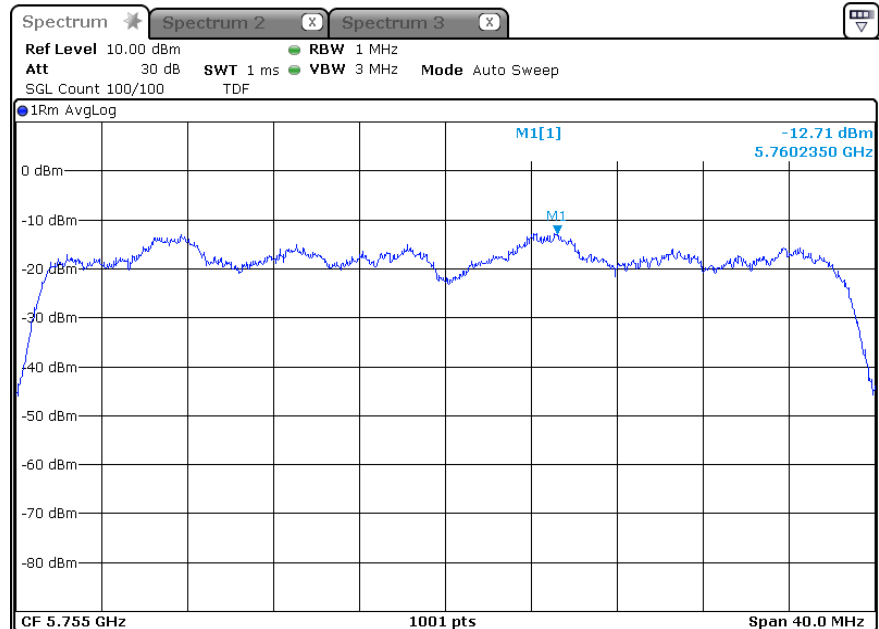

5 825 MHz

-802.11ac40_ANT 1

5 755 MHz

5 795 MHz

-802.11ac40_ANT 2

5 755 MHz

5 795 MHz

-802.11ac40_ANT 3

5 755 MHz

5 795 MHz

-802.11ac40_ANT 1+2

-ANT 1

5 755 MHz

5 795 MHz

-ANT 2

5 755 MHz

5 795 MHz

-802.11ac40_ANT 2+3

-ANT 1

5 755 MHz

5 795 MHz

-ANT 2

5 755 MHz

5 795 MHz