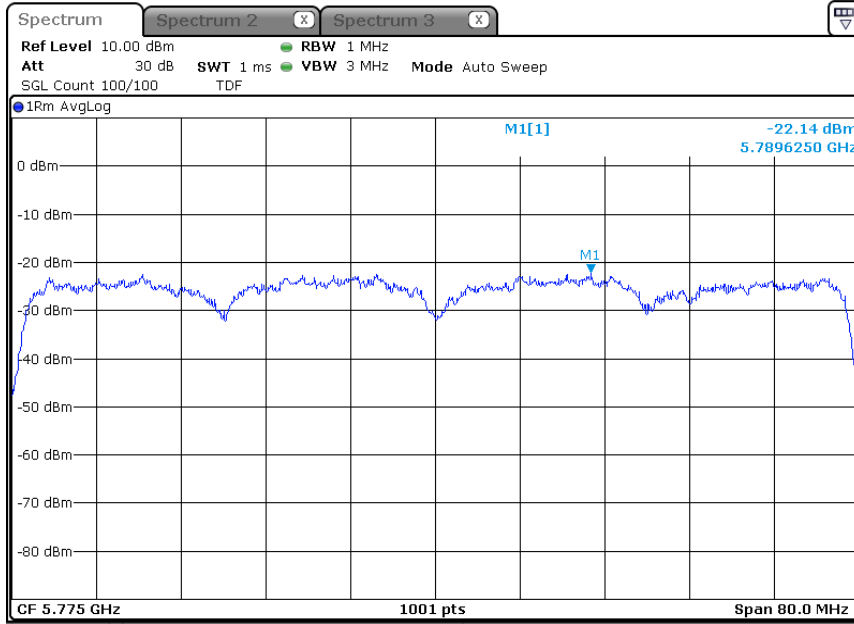

5 795 MHz

-802.11ac80_ANT 1

5 775 MHz

-802.11ac80_ANT 2

5 775 MHz

-802.11ac80_ANT 3

5 775 MHz

-802.11ac80_ANT 1+2

-ANT 1

5.775 MHz

-ANT 2

5.775 MHz

-802.11ac80_ANT 2+3

-ANT 1

5 775 MHz

-ANT 2