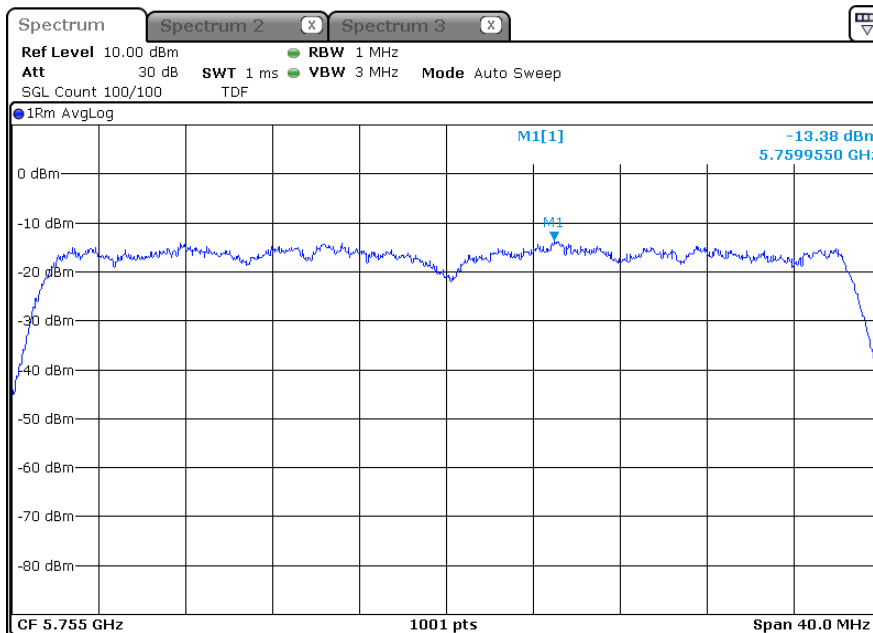

5 755 MHz

5 795 MHz

-ANT 3

5 755 MHz

5 795 MHz

-802.11ac20_ANT 1

5 745 MHz

5 785 MHz

5 825 MHz

-802.11ac20_ANT 2

5 745 MHz

5 785 MHz

5 825 MHz

-802.11ac20_ANT 3

5 745 MHz

5 785 MHz