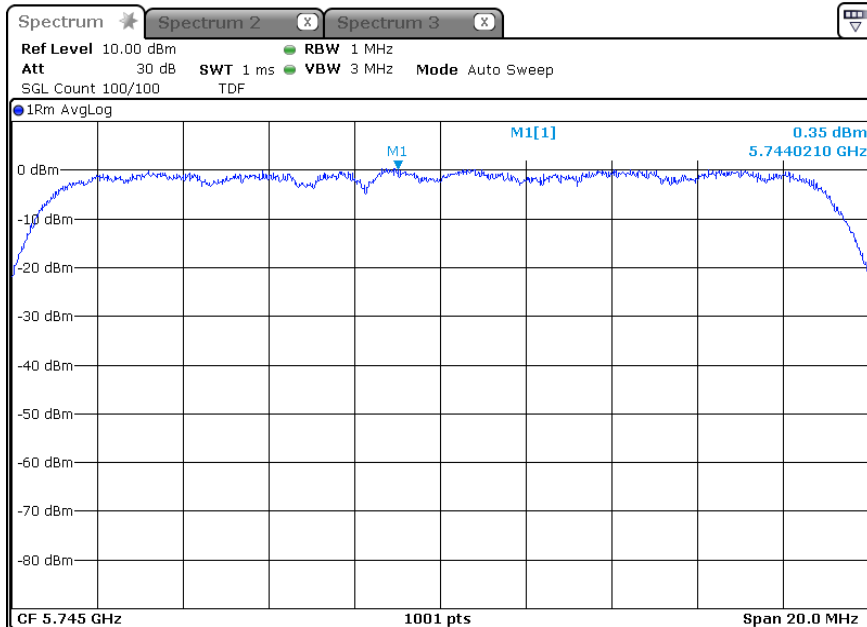

5 755 MHz

5 795 MHz

-ANT 3

5 755 MHz

5 795 MHz

-802.11ac20_ANT 1

5 745 MHz

5 785 MHz

5 825 MHz

-802.11ac20_ANT 2

5 745 MHz

5 785 MHz

5 825 MHz

-802.11ac20_ANT 3

5 745 MHz

5 785 MHz