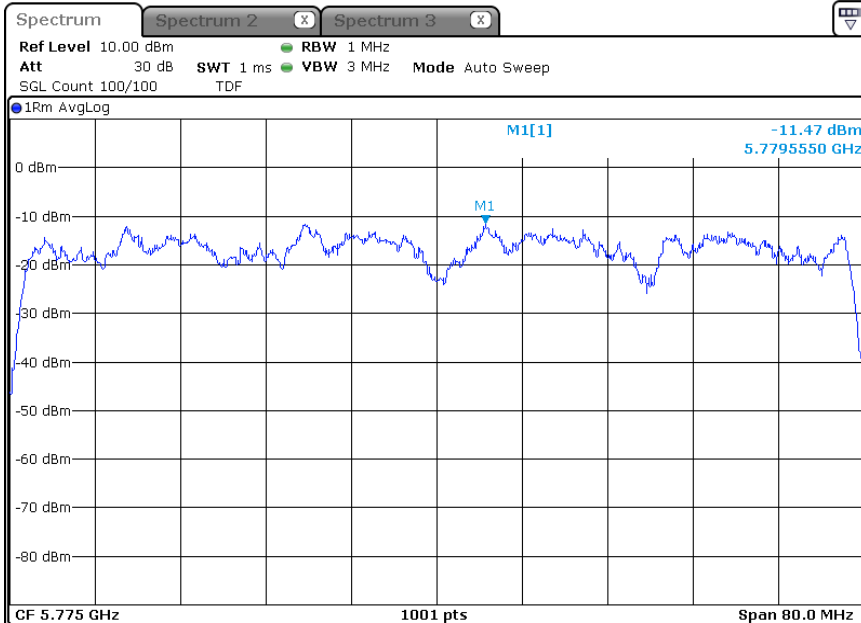

-ANT 1

5.775 MHz

-ANT 2

5.775 MHz

-802.11ac80_ANT 2+3

-ANT 1

5 775 MHz

-ANT 2

5 775 MHz

-802.11ac80_ANT 1+3

-ANT 1

5 775 MHz

-ANT 2

5 775 MHz

-802.11ac80_ANT 1+2+3

-ANT 1

5 775 MHz

-ANT 2

5 775 MHz

-ANT 3

5 775 MHz