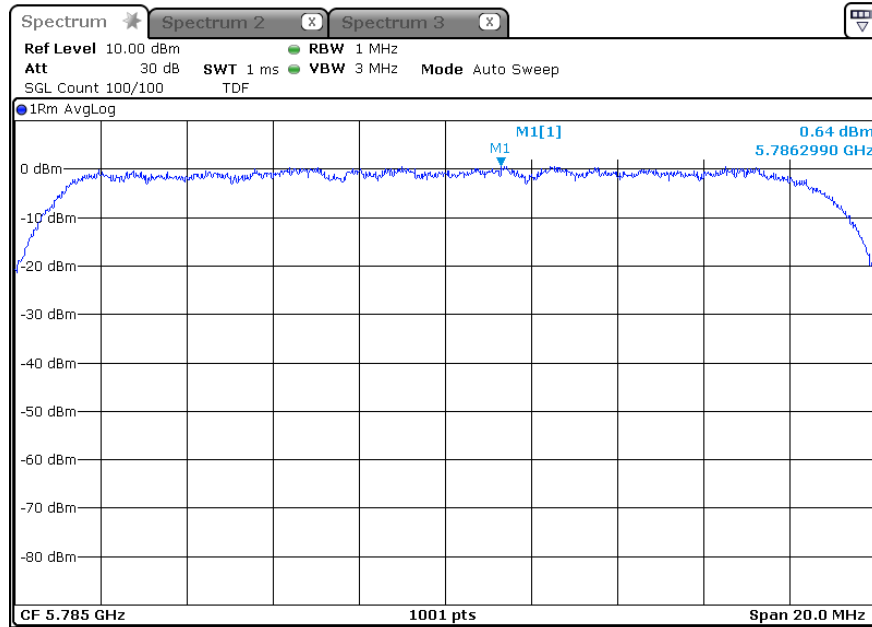

5 825 MHz

-802.11ac20_ANT 2

5 745 MHz

5 785 MHz

5 825 MHz

-802.11ac20_ANT 3

5 745 MHz

5 785 MHz

5 825 MHz

-802.11ac20_ANT 1+2

-ANT 1

5 745 MHz

5 785 MHz

5 825 MHz

-ANT 2

5 745 MHz