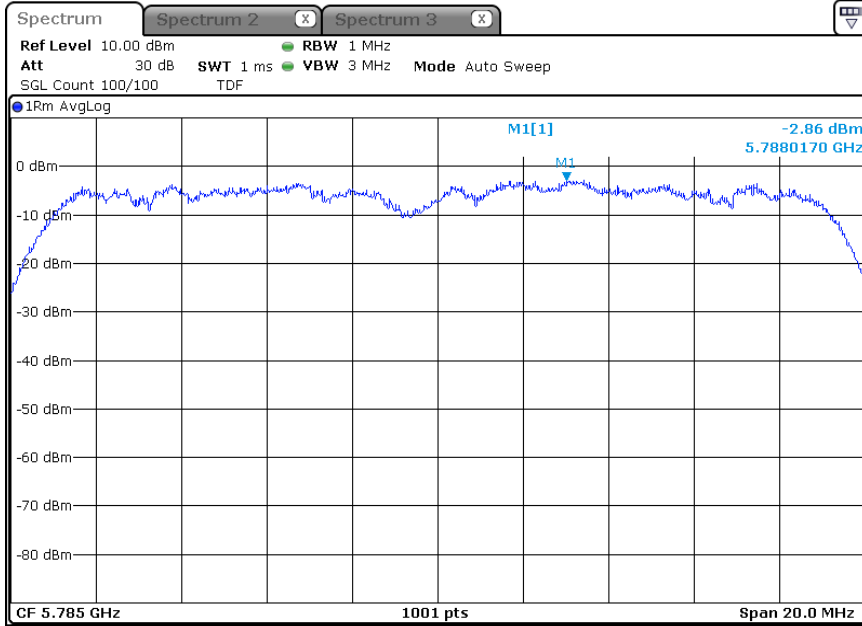

5 825 MHz

-ANT 2

5 745 MHz

5 785 MHz

5 825 MHz

- ANT 3

5 745 MHz

5 785 MHz

5 825 MHz

-802.11ac40_ANT 1

5 755 MHz

5 795 MHz

-802.11ac40_ANT 2

5 755 MHz

5 795 MHz

-802.11ac40_ANT 3