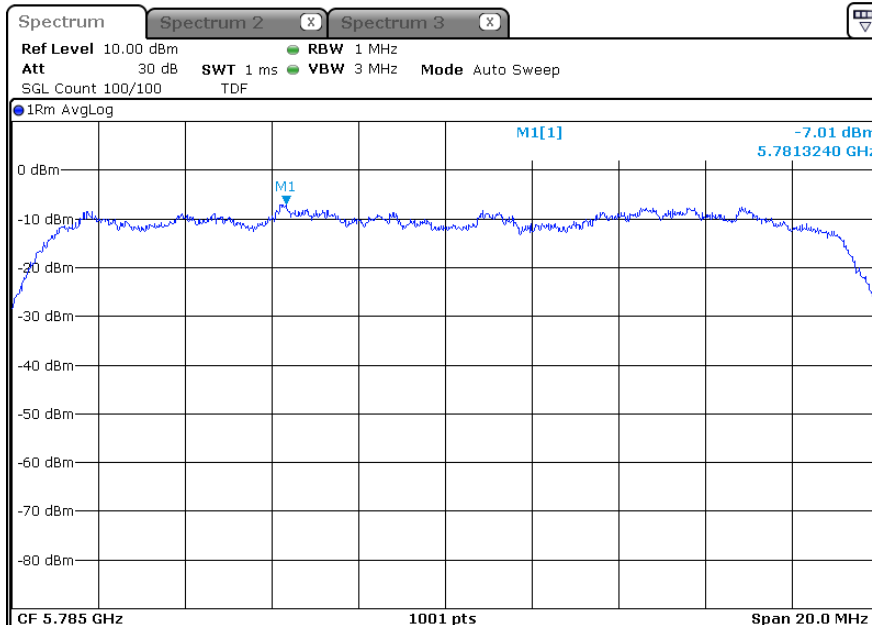

5 785 MHz

5 825 MHz

-802.11ac20_ANT 2+3

-ANT 1

5 745 MHz

5 785 MHz

5 825 MHz

-ANT 2

5 745 MHz

5 785 MHz

5 825 MHz

-802.11ac20_ANT 1+3

-ANT 1

5 745 MHz

5 785 MHz

5 825 MHz