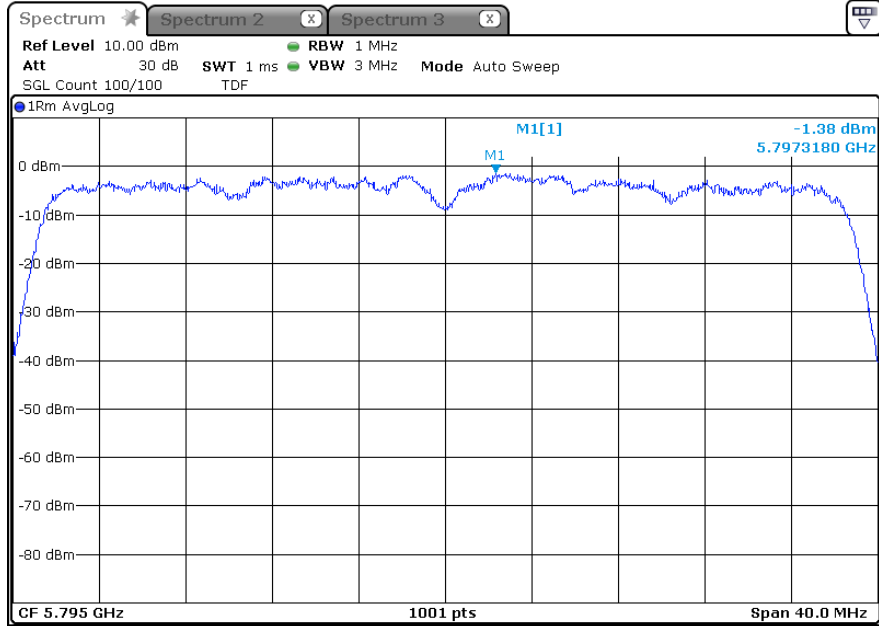

5 825 MHz

-802.11ac40_ANT 1

5 755 MHz

5 795 MHz

-802.11ac40_ANT 2

5 755 MHz

5 795 MHz

-802.11ac40_ANT 3

5 755 MHz

5 795 MHz

-802.11ac40_ANT 1+2

-ANT 1

5 755 MHz

5 795 MHz

-ANT 2

5 755 MHz