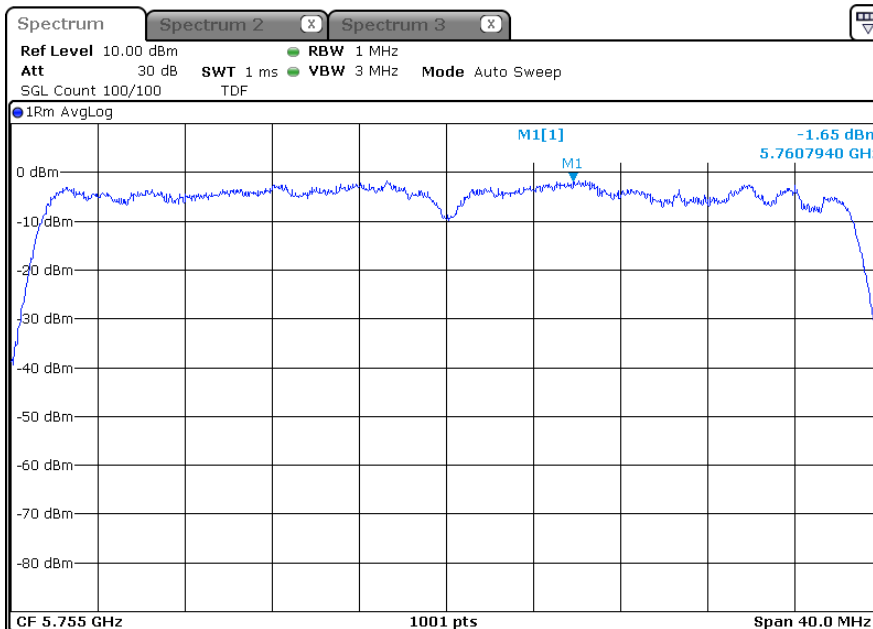

-802.11ac40_ANT 3

5 755 MHz