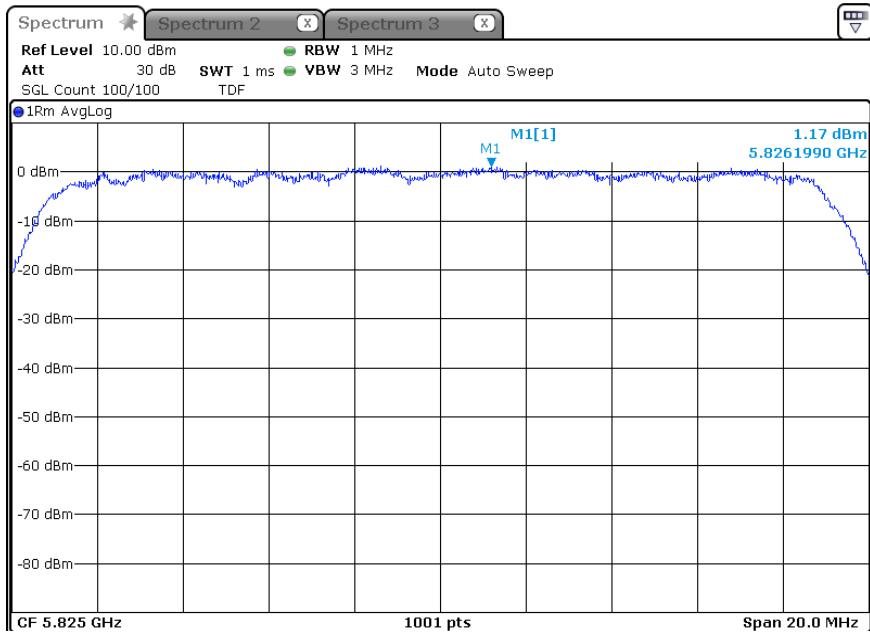

5 755 MHz

5 795 MHz

-ANT 3

5 755 MHz

5 795 MHz

-802.11ac20_ANT 1

5 745 MHz

5 785 MHz

5 825 MHz

-802.11ac20_ANT 2

5 745 MHz

5 785 MHz

5 825 MHz

-802.11ac20_ANT 3

5 745 MHz

5 785 MHz