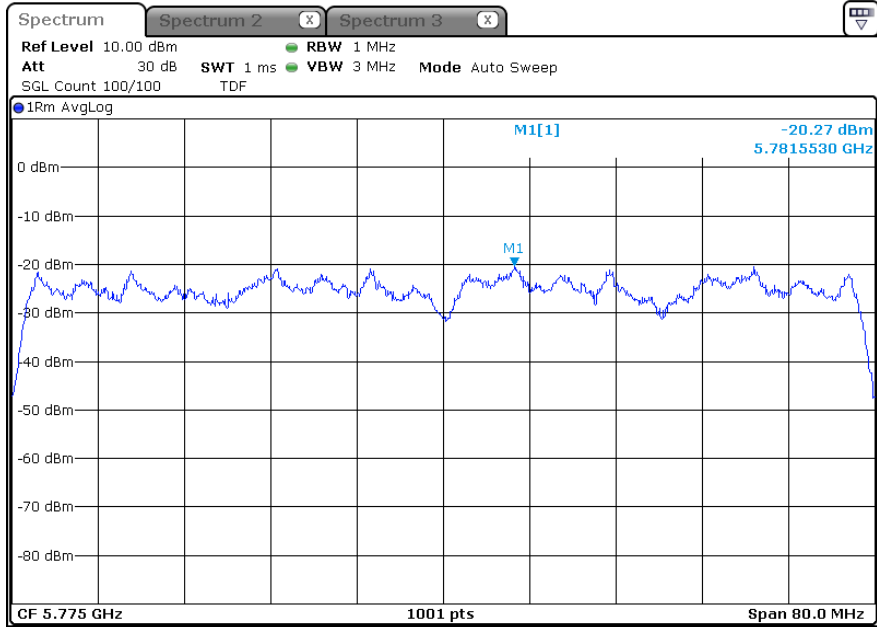

-ANT 1

5.775 MHz

-ANT 2

5.775 MHz

-802.11ac80_ANT 2+3

-ANT 1

5 775 MHz

-ANT 2

5 775 MHz

-802.11ac80_ANT 1+3

-ANT 1

5 775 MHz

-ANT 2

5 775 MHz

-802.11ac80_ANT 1+2+3

-ANT 1