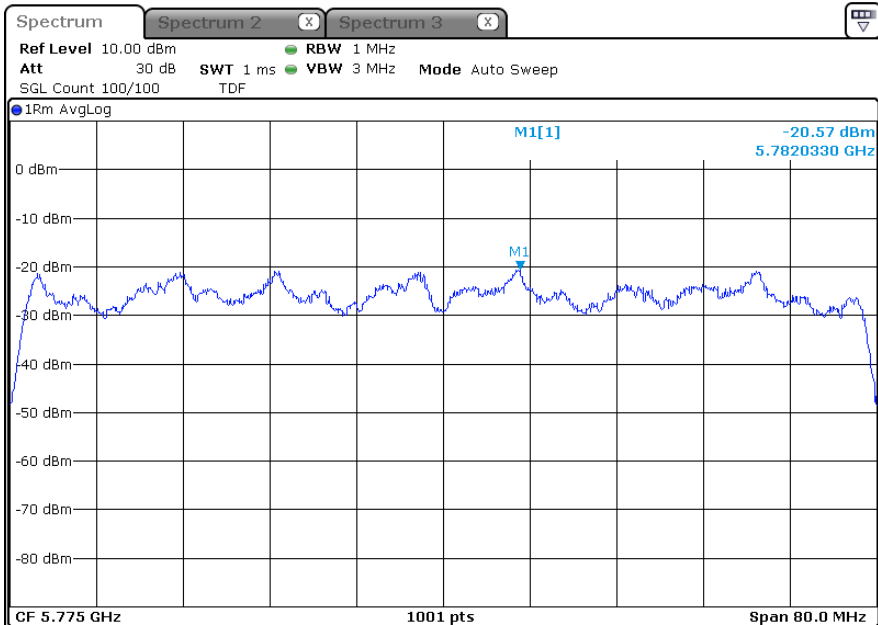

5 795 MHz

-802.11ac80_ANT 1

5 775 MHz

-802.11ac80_ANT 2

5 775 MHz

-802.11ac80_ANT 3

5 775 MHz

-802.11ac80_ANT 1+2

-ANT 1

5.775 MHz

-ANT 2

5.775 MHz

-802.11ac80_ANT 2+3

-ANT 1

5 775 MHz

-ANT 2

5 775 MHz

-802.11ac80_ANT 1+3

-ANT 1

5 775 MHz

-ANT 2

5 775 MHz

-802.11ac80_ANT 1+2+3

-ANT 1