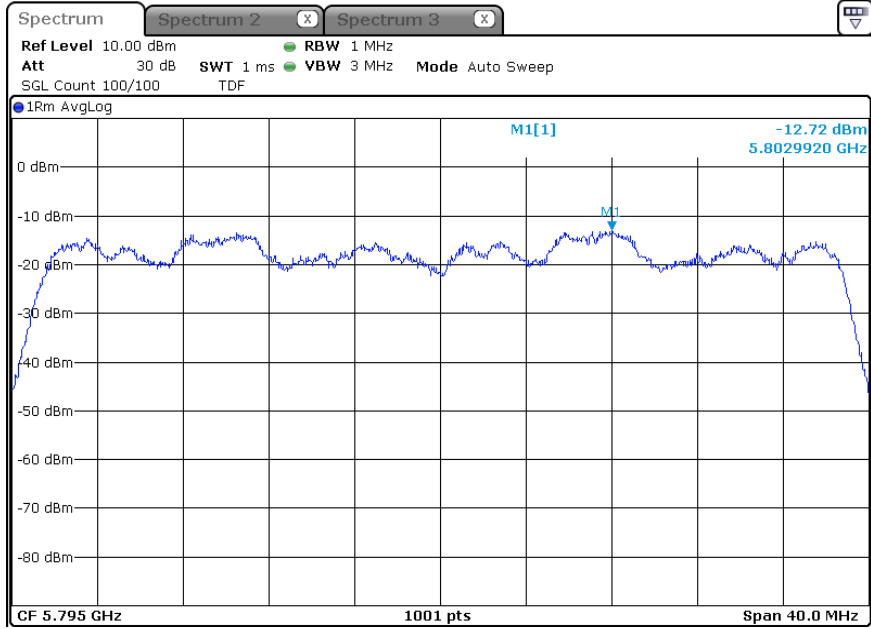

5 825 MHz

-802.11ac40_ANT 1

5 755 MHz

5 795 MHz

-802.11ac40_ANT 2

5 755 MHz

5 795 MHz

-802.11ac40_ANT 3

5 755 MHz

5 795 MHz

-802.11ac40_ANT 1+2

-ANT 1

5 755 MHz

5 795 MHz

-ANT 2

5 755 MHz

5 795 MHz

-802.11ac40_ANT 2+3

-ANT 1

5 755 MHz

5 795 MHz

-ANT 2

5 755 MHz

5 795 MHz