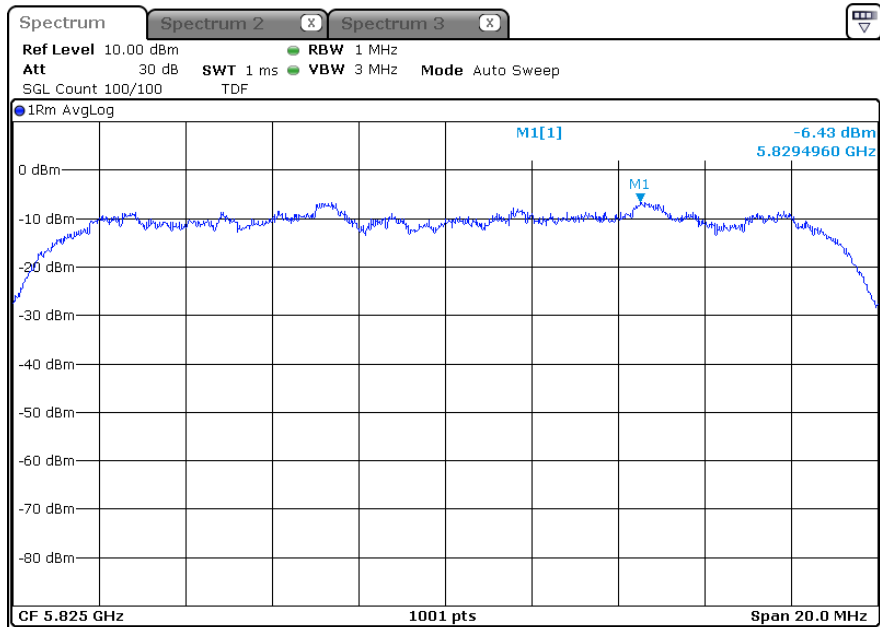

5 785 MHz

5 825 MHz

-802.11ac20_ANT 2+3

-ANT 1

5 745 MHz

5 785 MHz

5 825 MHz

-ANT 2

5 745 MHz

5 785 MHz

5 825 MHz

-802.11ac20_ANT 1+3

-ANT 1

5 745 MHz

5 785 MHz

5 825 MHz