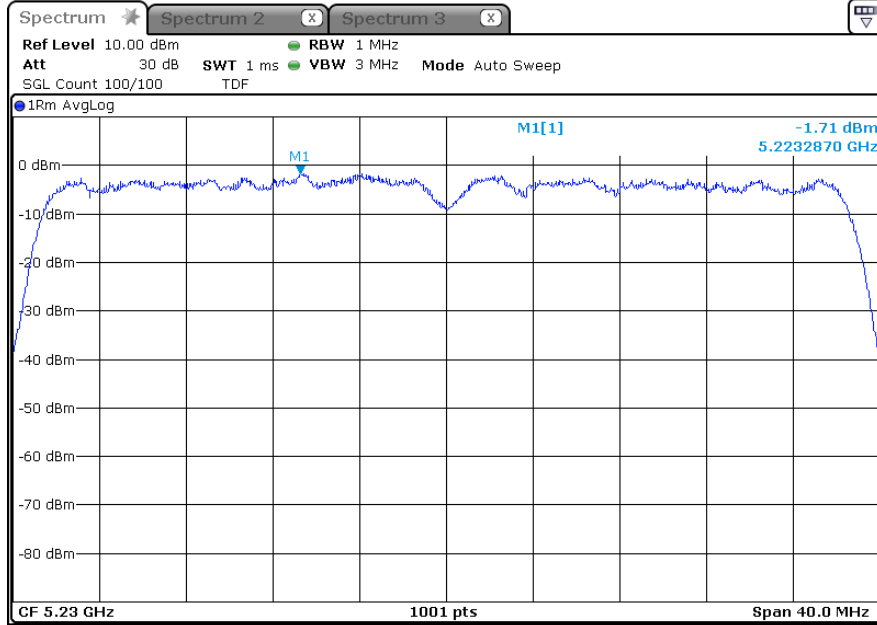

5 230 MHz

-802.11ac40MIMO_ANT 1+2

-ANT 1

5 190 MHz