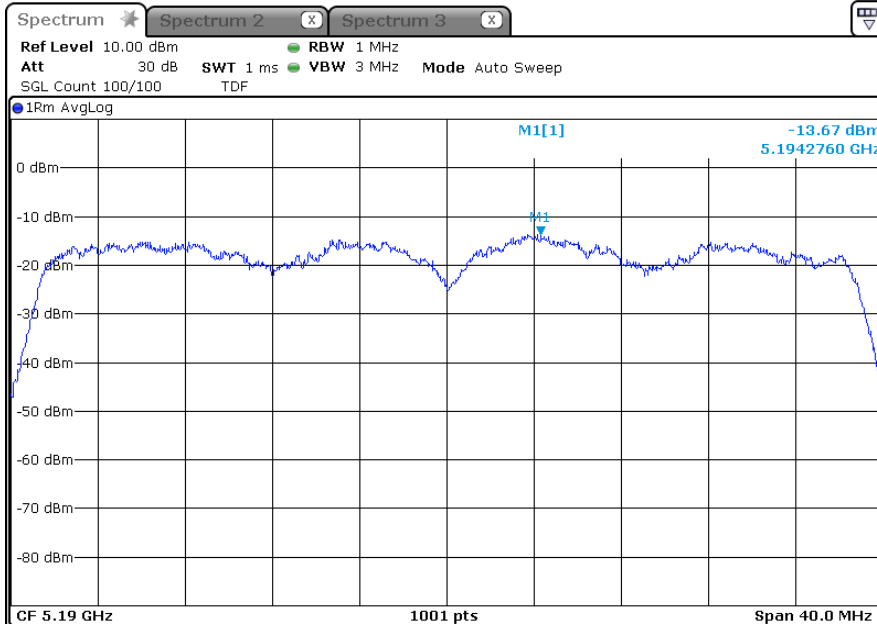

-802.11ac40MIMO_ANT 1+2

-ANT 1

5 190 MHz