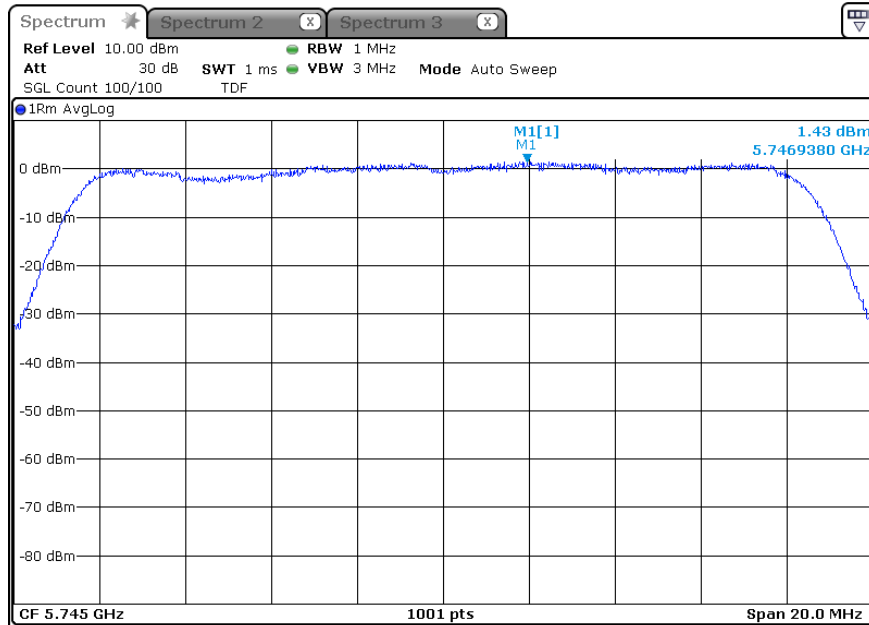

-802.11ac80\_ANT 1+3

-ANT 1

5 210 MHz

-ANT 2

5 210 MHz

-802.11ac80\_ANT 1+2+3  
-ANT 1

5 210 MHz

-ANT 2

5 210 MHz

-ANT 3

5 210 MHz

**\* 5 725 Band**

-802.11a\_ANT 1

5 745 MHz

5 785 MHz

5 825 MHz

-802.11a\_ANT 2

5 745 MHz

-802.11a\_ANT 3

5 745 MHz

5 785 MHz

5 825 MHz

-802.11an20\_ANT 1

5 745 MHz