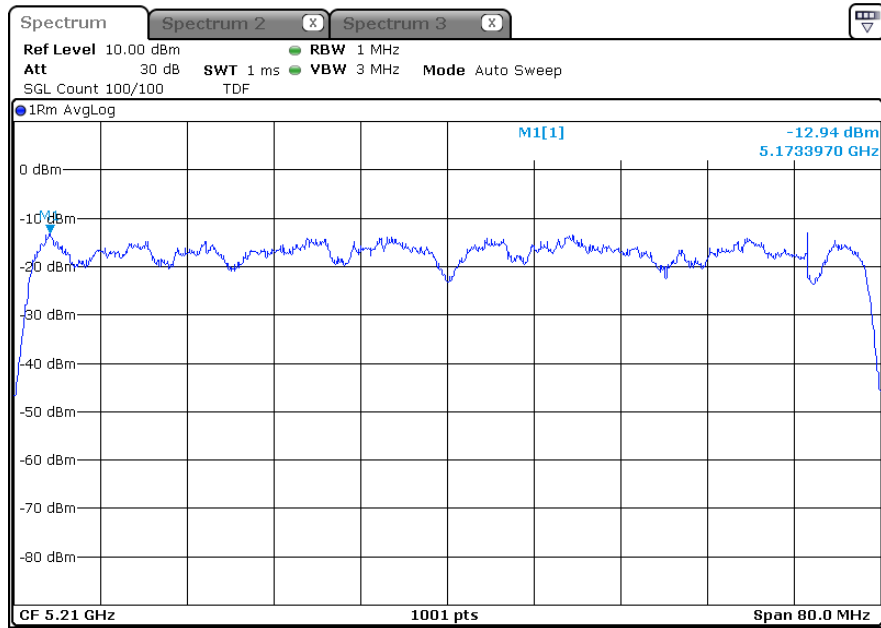

5 210 MHz

-ANT 2

5 210 MHz

-802.11ac80\_ANT 2+3

-ANT 1

5 210 MHz

-ANT 2

5 210 MHz

-802.11ac80\_ANT 1+3

-ANT 1

5 210 MHz

-ANT 2

5 210 MHz

-802.11ac80\_ANT 1+2+3  
-ANT 1

5 210 MHz

-ANT 2

5 210 MHz

-ANT 3

5 210 MHz

**\* 5 725 Band**

-802.11a\_ANT 1

5 745 MHz

5 785 MHz

5 825 MHz