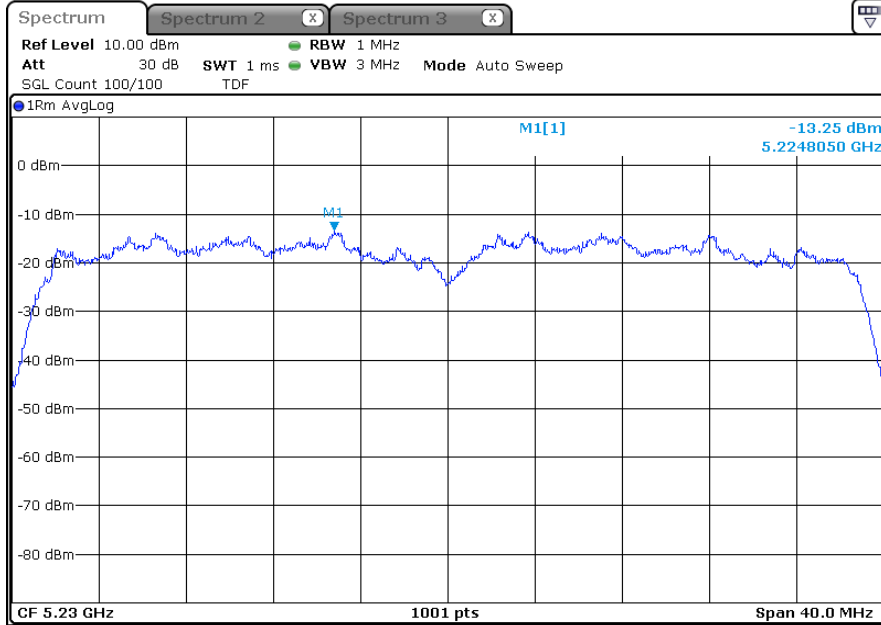

5 230 MHz

-802.11ac40MIMO\_ANT 1+2

-ANT 1

5 190 MHz

5 230 MHz

-ANT 2

5 190 MHz

5 230 MHz