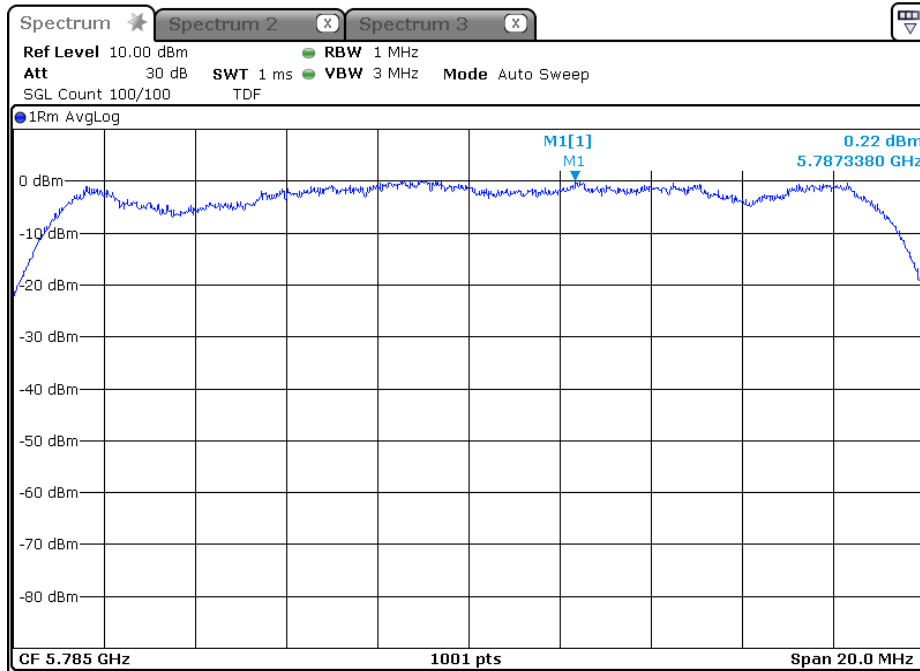

-802.11a\_ANT 2

5 745 MHz

-802.11a\_ANT 3

5 745 MHz

5 785 MHz

5 825 MHz

-802.11an20\_ANT 1

5 745 MHz

5 785 MHz

5 825 MHz

-802.11an20\_ANT 2

5 745 Mhz

5 785 Mhz

5 825 MHz

-802.11an20\_ANT 3

5 745 MHz