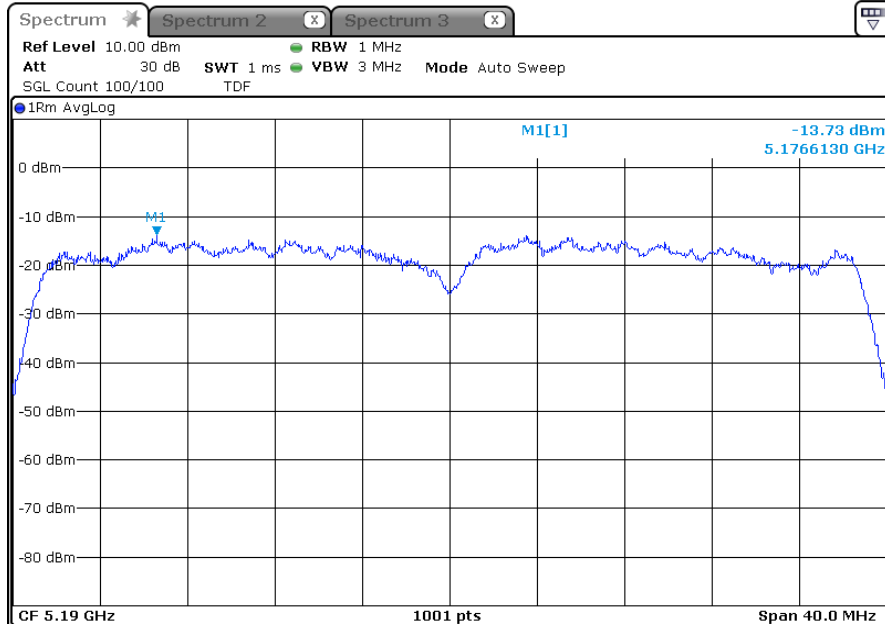

-802.11ac40MIMO_ANT 2+3

-ANT 1

5 190 MHz