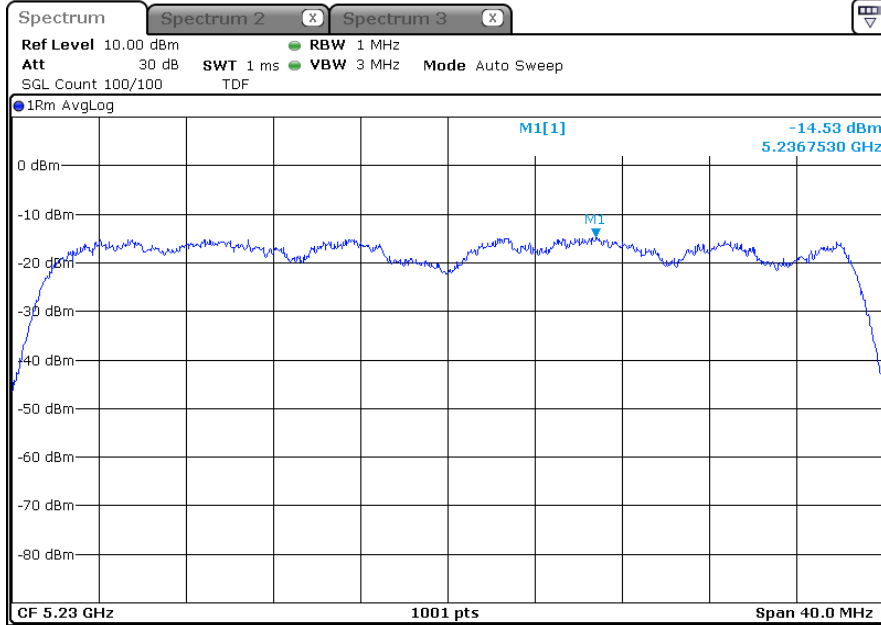

-802.11ac40MIMO\_ANT 2+3

-ANT 1

5 190 MHz

5 230 MHz

-ANT 2

5 190 MHz

5 230 MHz

-802.11ac40MIMO\_ANT 1+3

-ANT 1

5 190 MHz

5 230 MHz

-ANT 2

5 190 MHz

5 230 MHz

-802.11ac40MIMO\_ANT 1+2+3  
-ANT 1

5 190 MHz