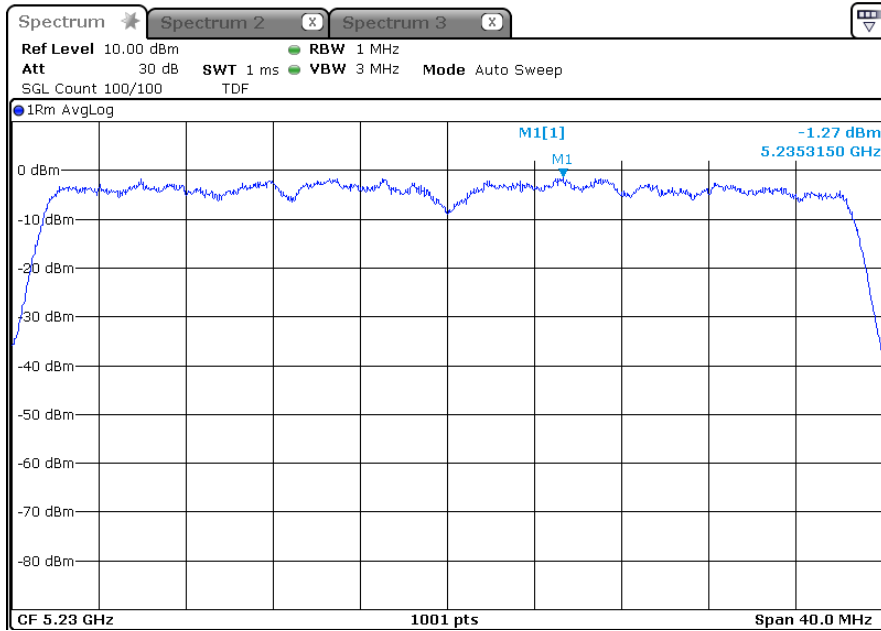

-ANT 2

5 180 MHz

5 200 MHz

5 240 MHz

-ANT 3

5 180 MHz

5 200 MHz

5 240 MHz

-802.11ac40\_ANT 1

5 190 MHz

5 230 MHz

-802.11ac40\_ANT 2

5 190 MHz

5 230 MHz

-802.11ac40\_ANT 2

5 190 MHz