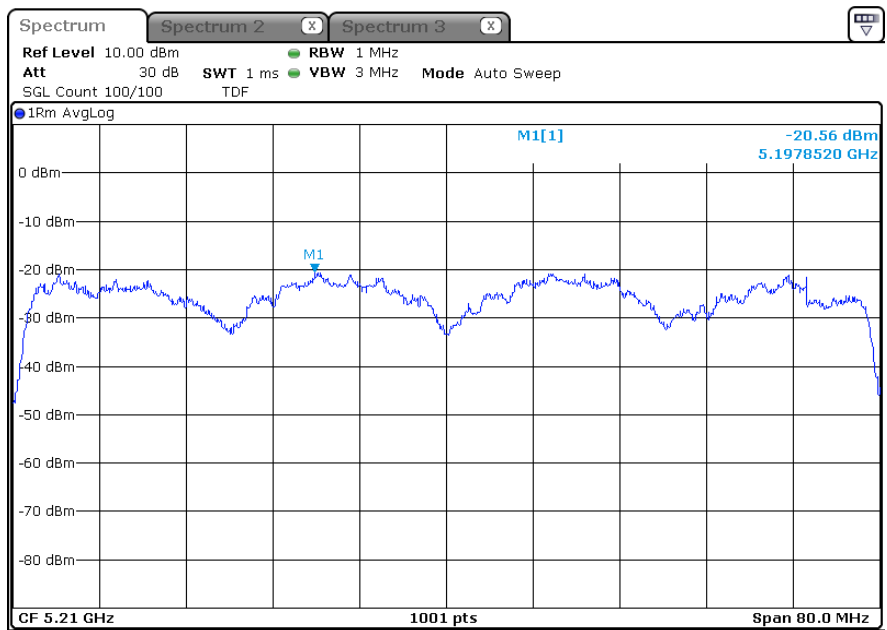

5 210 MHz

-ANT 2

5 210 MHz

-802.11ac80\_ANT 2+3

-ANT 1

5 210 MHz

-ANT 2

5 210 MHz

-802.11ac80\_ANT 1+3

-ANT 1

5 210 MHz

-ANT 2

5 210 MHz

-802.11ac80\_ANT 1+2+3  
-ANT 1

5 210 MHz

-ANT 2

5 210 MHz

-ANT 3

5 210 MHz

**\* 5 725 Band**

-802.11a\_ANT 1

5 745 MHz

5 785 MHz

5 825 MHz