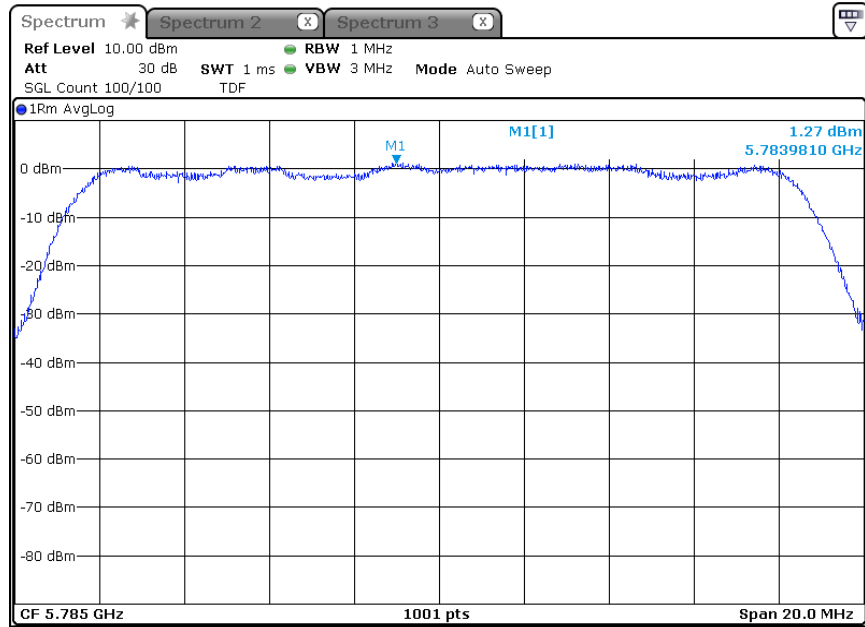

5 210 MHz

-ANT 3

5 210 MHz

**\* 5 725 Band**

-802.11a\_ANT 1

5 745 MHz

5 785 MHz

5 825 MHz