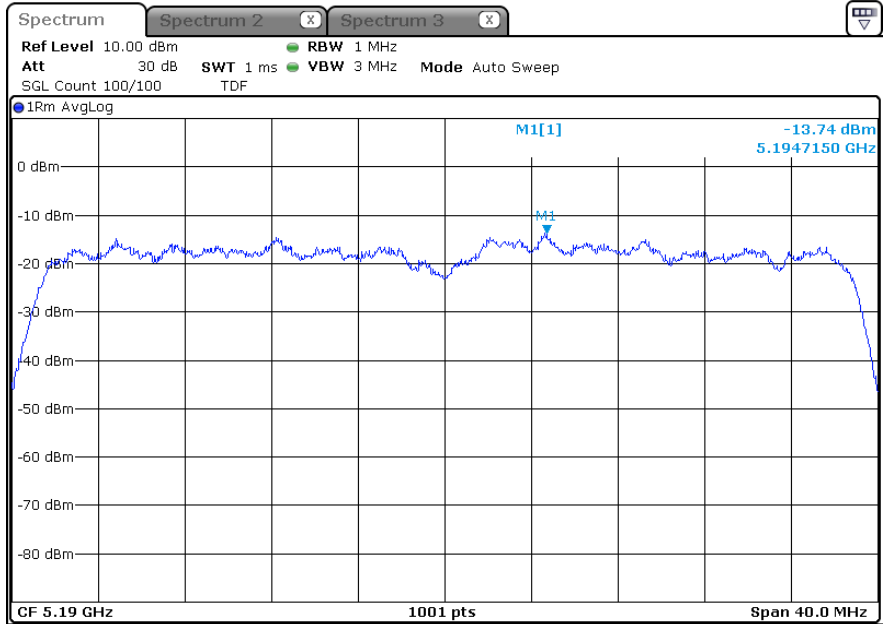

-802.11ac40MIMO_ANT 1+3

-ANT 1

5 190 MHz