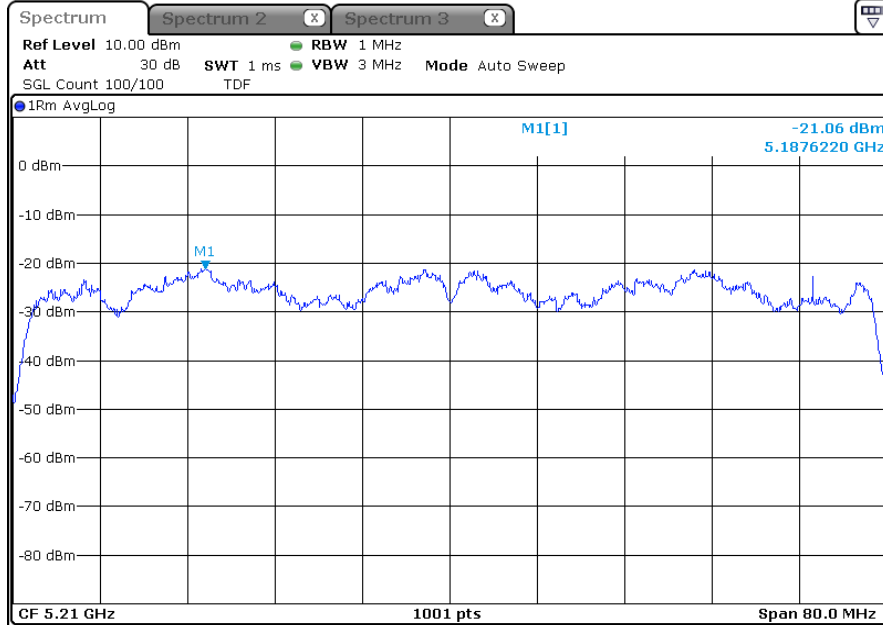

-ANT 1

5 210 MHz

-ANT 2

5 210 MHz

-ANT 3

5 210 MHz

-802.11ac80\_ANT 1+2

-ANT 1

5 210 MHz

-ANT 2

5 210 MHz

-802.11ac80\_ANT 2+3

-ANT 1

5 210 MHz

-ANT 2

5 210 MHz

-802.11ac80\_ANT 1+3

-ANT 1

5 210 MHz

-ANT 2

5 210 MHz

-802.11ac80\_ANT 1+2+3  
-ANT 1

5 210 MHz

-ANT 2