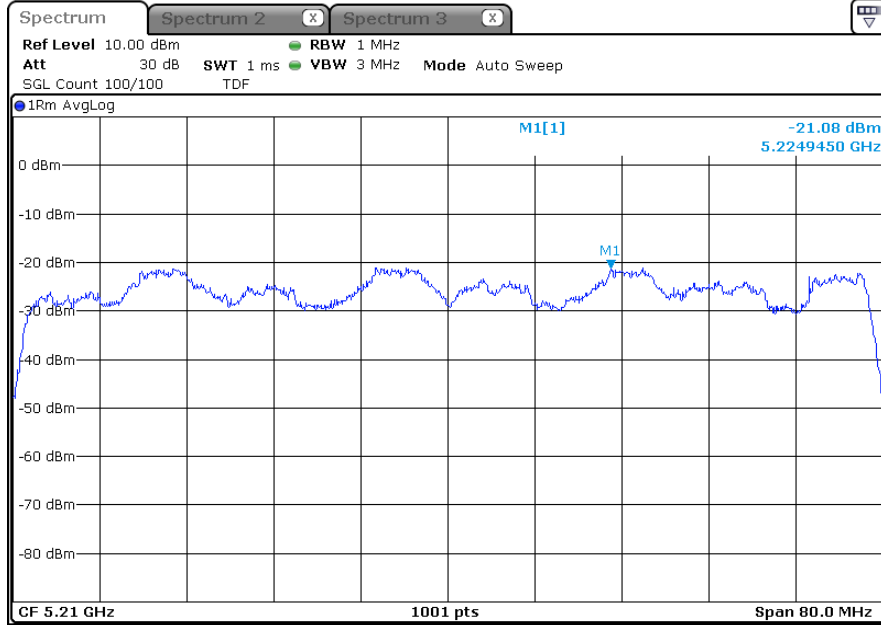

5 230 MHz

-ANT 2

5 190 MHz

5 230 MHz

-ANT 3

5 190 MHz

5 230 MHz

-802.11ac80\_ANT 1

-ANT 1

5 210 MHz

-ANT 2

5 210 MHz

-ANT 3

5 210 MHz

-802.11ac80\_ANT 1+2

-ANT 1

5 210 MHz

-ANT 2

5 210 MHz

-802.11ac80\_ANT 2+3

-ANT 1

5 210 MHz

-ANT 2

5 210 MHz