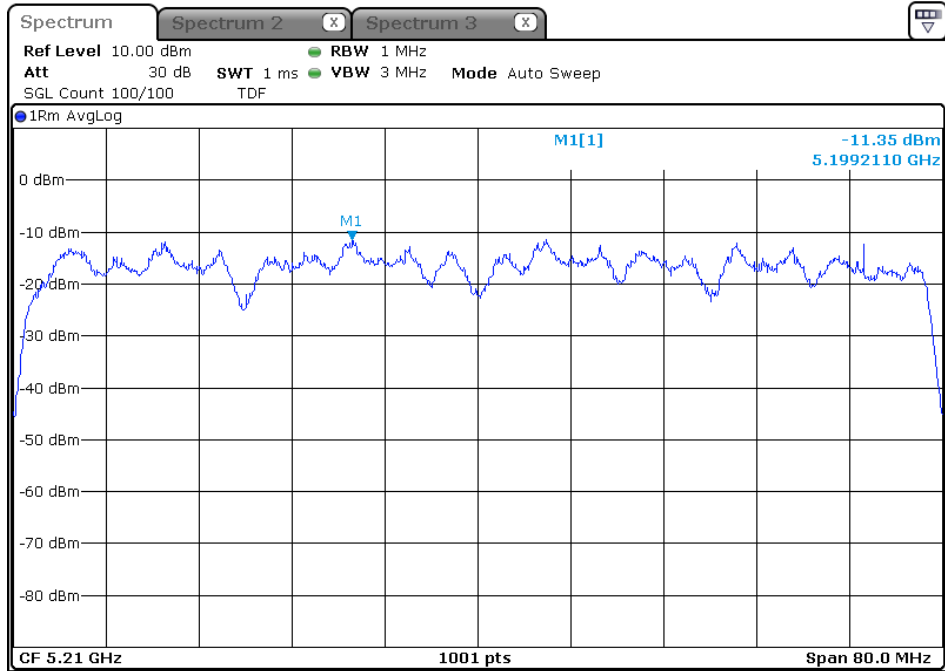

5 210 MHz

-ANT 2

5 210 MHz

-802.11ac80\_ANT 2+3

-ANT 1

5 210 MHz

-ANT 2

5 210 MHz

-802.11ac80\_ANT 1+3

-ANT 1

5 210 MHz

-ANT 2

5 210 MHz

-802.11ac80\_ANT 1+2+3  
-ANT 1

5 210 MHz

-ANT 2