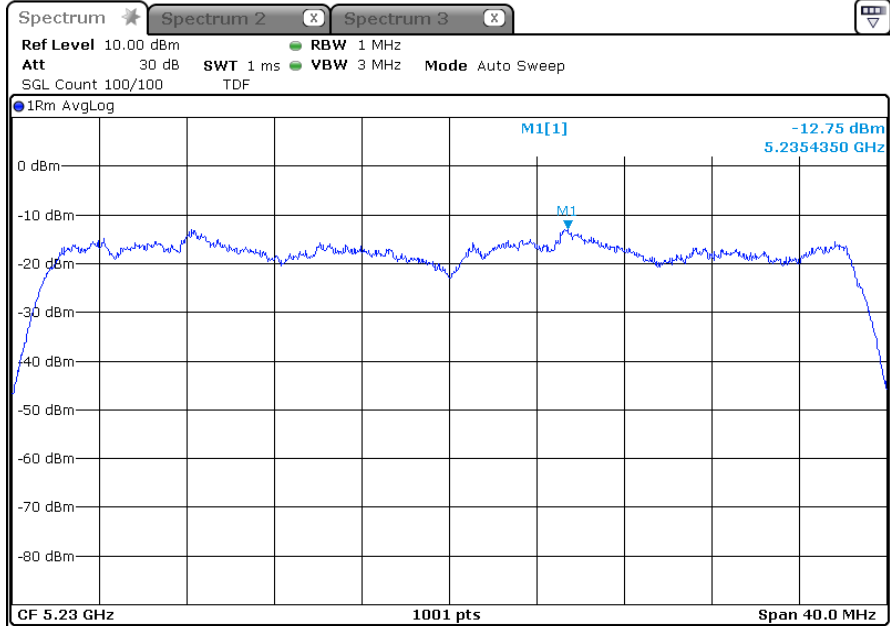

-802.11ac40MIMO\_ANT 2+3

-ANT 1

5 190 MHz

5 230 MHz

-ANT 2

5 190 MHz

5 230 MHz

-802.11ac40MIMO\_ANT 1+3