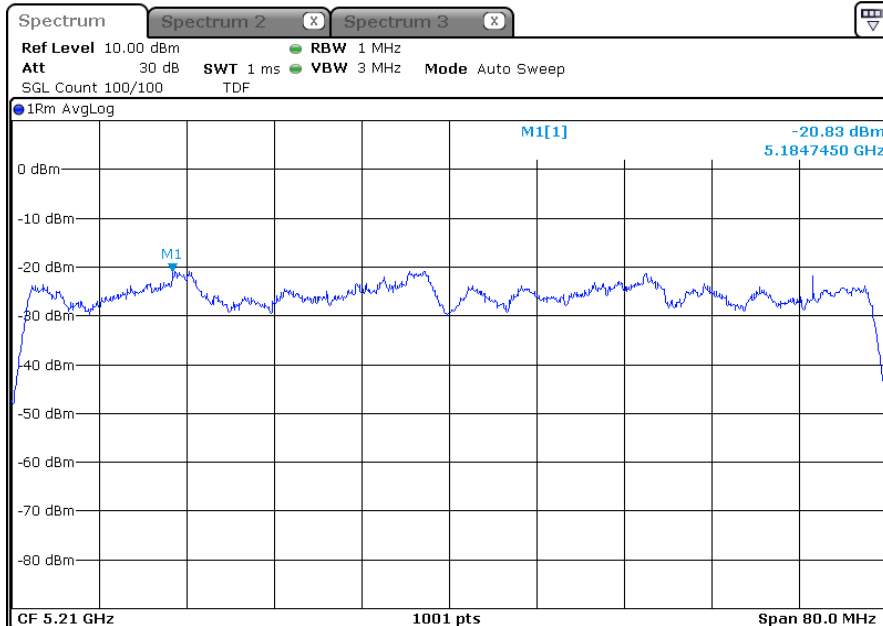

-ANT 1

5 210 MHz

-ANT 2

5 210 MHz

-ANT 3

5 210 MHz

-802.11ac80\_ANT 1+2

-ANT 1

5 210 MHz

-ANT 2

5 210 MHz

-802.11ac80\_ANT 2+3

-ANT 1

5 210 MHz

-ANT 2

5 210 MHz

-802.11ac80\_ANT 1+3

-ANT 1

5 210 MHz

-ANT 2

5 210 MHz

-802.11ac80\_ANT 1+2+3  
-ANT 1

5 210 MHz

-ANT 2