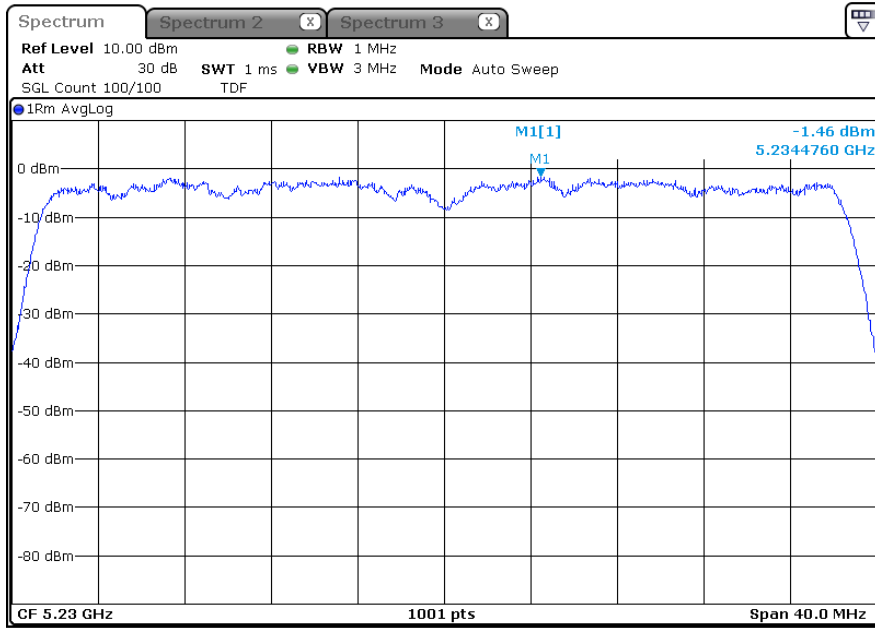

-802.11ac40\_ANT 1

5 190 MHz

5 230 MHz

-802.11ac40\_ANT 2

5 190 MHz

5 230 MHz

-802.11ac40\_ANT 2

5 190 MHz