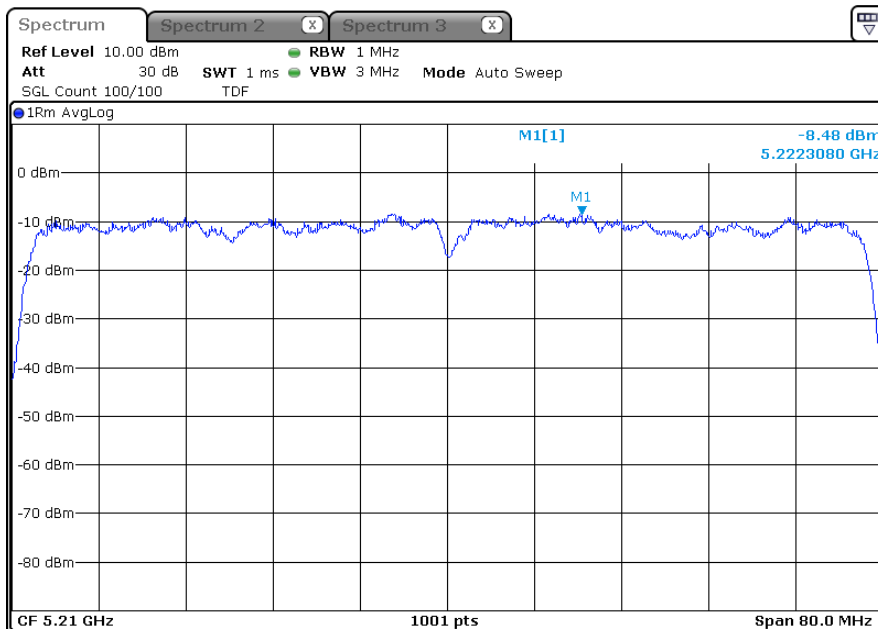

-ANT 1

5 210 MHz

-ANT 2

5 210 MHz

-ANT 3

5 210 MHz

-802.11ac80\_ANT 1+2

-ANT 1

5 210 MHz

-ANT 2

5 210 MHz

-802.11ac80\_ANT 2+3

-ANT 1

5 210 MHz

-ANT 2

5 210 MHz