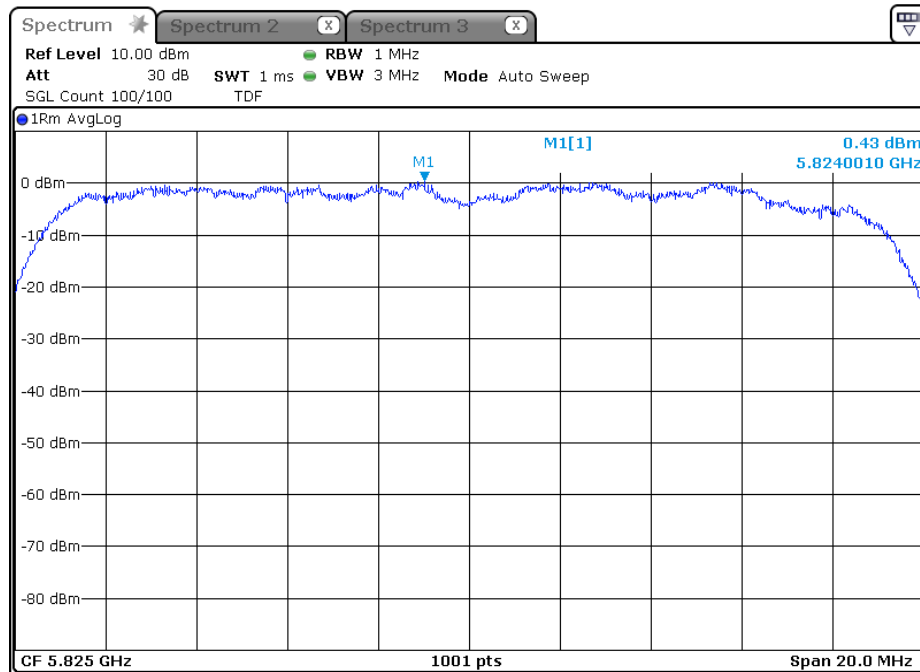

-802.11a\_ANT 2

5 745 MHz

-802.11a\_ANT 3

5 745 MHz

5 785 MHz

5 825 MHz

-802.11an20\_ANT 1

5 745 MHz

5 785 MHz

5 825 MHz

-802.11an20\_ANT 2

5 745 Mhz

5 785 Mhz

5 825 MHz

-802.11an20\_ANT 3

5 745 MHz