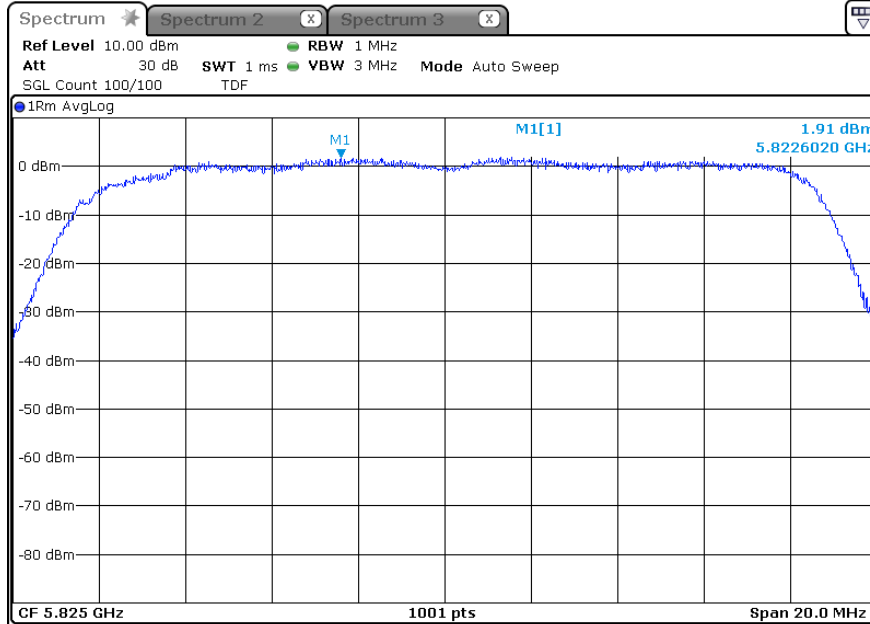

-802.11a\_ANT 2

5 745 MHz

-802.11a\_ANT 3

5 745 MHz

5 785 MHz

5 825 MHz

-802.11an20\_ANT 1

5 745 MHz

5 785 MHz

5 825 MHz

-802.11an20\_ANT 2

5 745 Mhz

5 785 Mhz

5 825 MHz

-802.11an20\_ANT 3

5 745 MHz