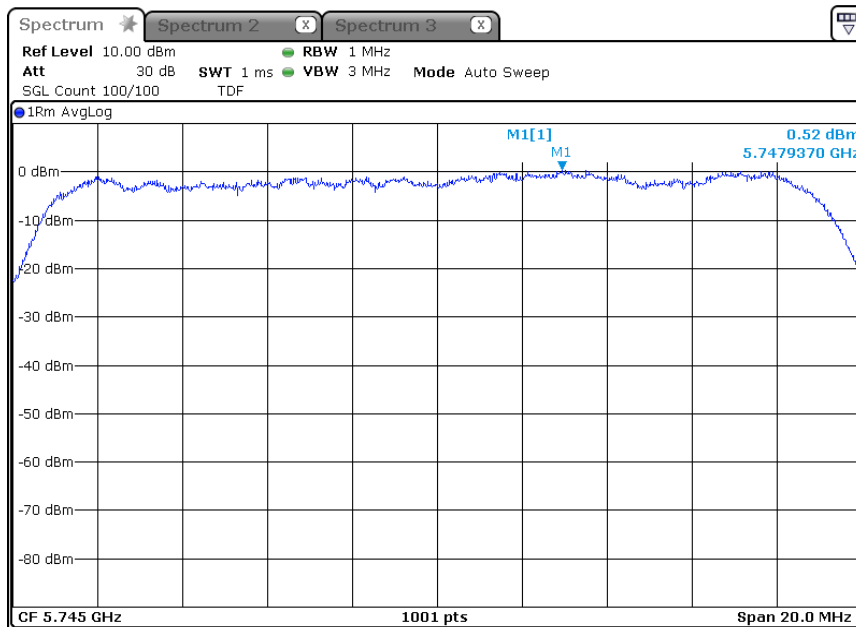

5 210 MHz

-ANT 3

5 210 MHz

**\* 5 725 Band**

-802.11a\_ANT 1

5 745 MHz

5 785 MHz

5 825 MHz

-802.11a\_ANT 2

5 745 MHz

-802.11a\_ANT 3

5 745 MHz

5 785 MHz

5 825 MHz

-802.11an20\_ANT 1

5 745 MHz

5 785 MHz

5 825 MHz

-802.11an20\_ANT 2

5 745 Mhz

5 785 Mhz

5 825 MHz

-802.11an20\_ANT 3

5 745 MHz