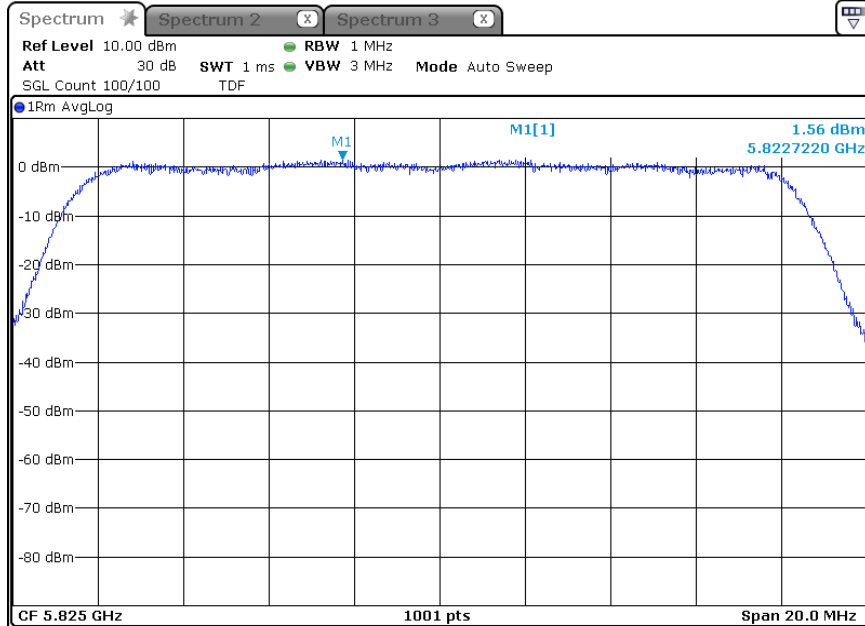

-802.11ac80\_ANT 1+3

-ANT 1

5 210 MHz

-ANT 2

5 210 MHz

-802.11ac80\_ANT 1+2+3  
-ANT 1

5 210 MHz

-ANT 2

5 210 MHz

-ANT 3

5 210 MHz

**\* 5 725 Band**

-802.11a\_ANT 1

5 745 MHz

5 785 MHz

5 825 MHz

-802.11a\_ANT 2

5 745 MHz

-802.11a\_ANT 3

5 745 MHz

5 785 MHz

5 825 MHz

-802.11an20\_ANT 1

5 745 MHz