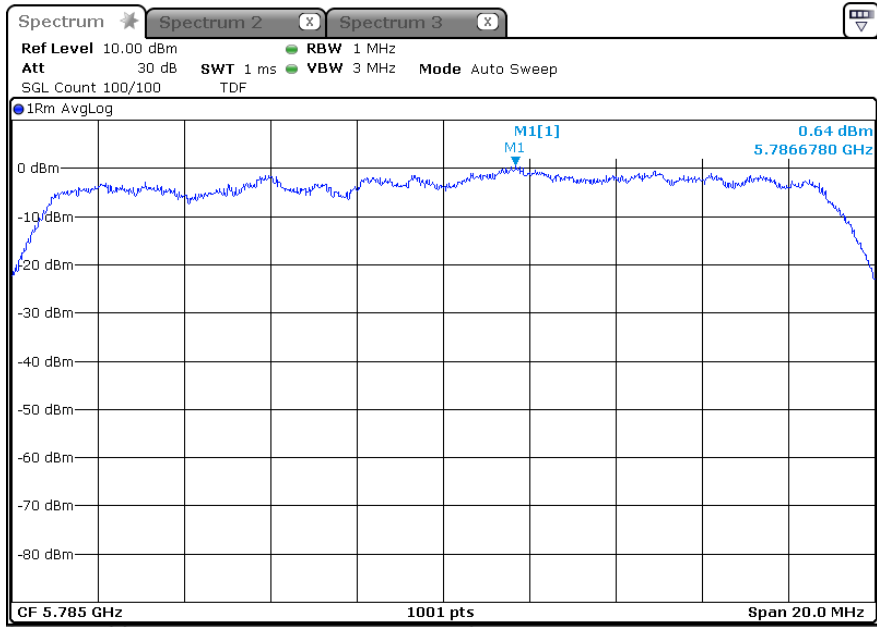

-802.11a\_ANT 2

5 745 MHz

-802.11a\_ANT 3

5 745 MHz

5 785 MHz

5 825 MHz

-802.11an20\_ANT 1

5 745 MHz

5 785 MHz

5 825 MHz

-802.11an20\_ANT 2

5 745 Mhz

5 785 Mhz

5 825 MHz

-802.11an20\_ANT 3

5 745 MHz

5 785 MHz

5 825 MHz

-802.11an20\_ANT 1+2

-ANT 1

5 745 MHz

5 785 MHz

5 825 MHz

-ANT 2