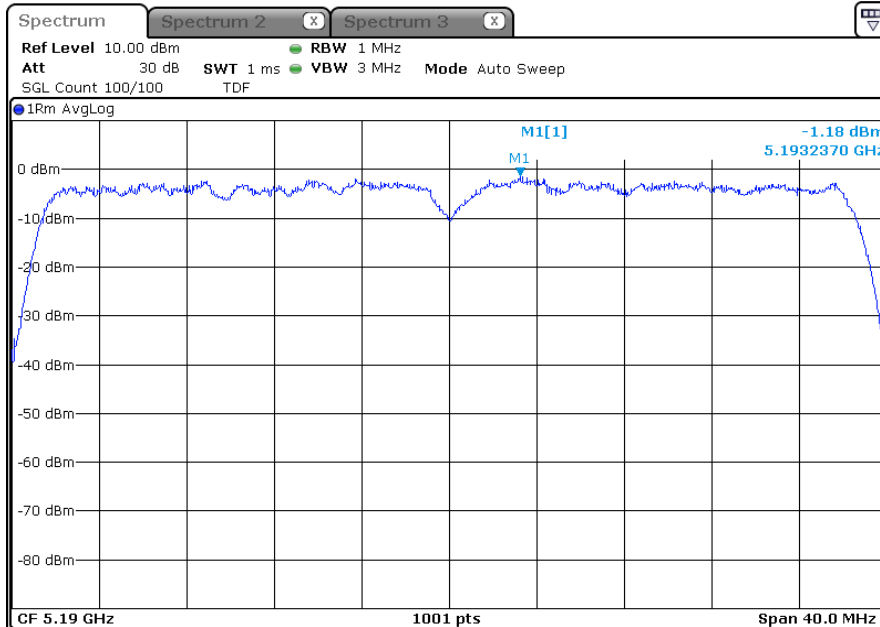

-802.11ac40\_ANT 1

5 190 MHz

5 230 MHz

-802.11ac40\_ANT 2

5 190 MHz

5 230 MHz

-802.11ac40\_ANT 2

5 190 MHz