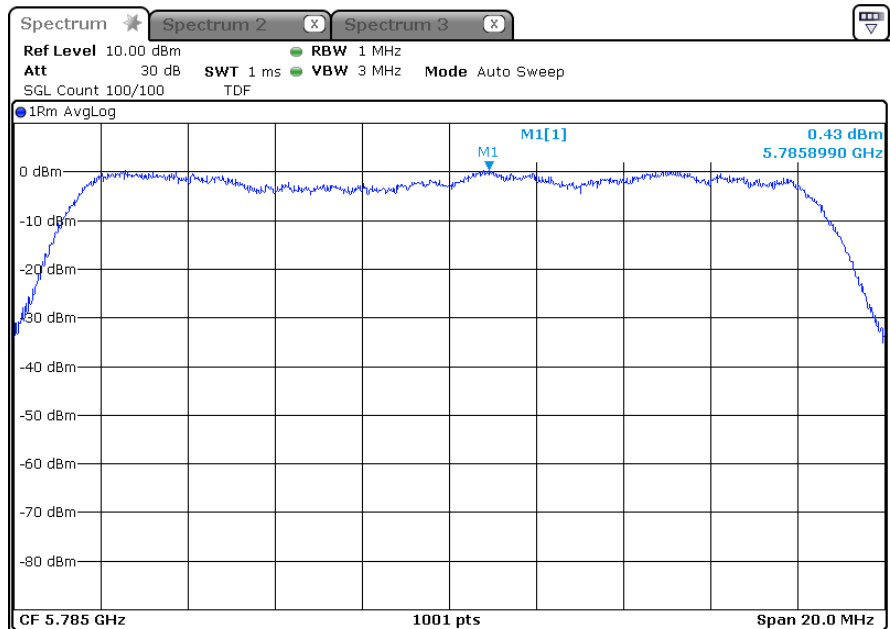

-802.11a\_ANT 2

5 745 MHz

-802.11a\_ANT 3

5 745 MHz

5 785 MHz

5 825 MHz

-802.11an20\_ANT 1

5 745 MHz

5 785 MHz

5 825 MHz

-802.11an20\_ANT 2

5 745 Mhz

5 785 Mhz

5 825 MHz

-802.11an20\_ANT 3

5 745 MHz