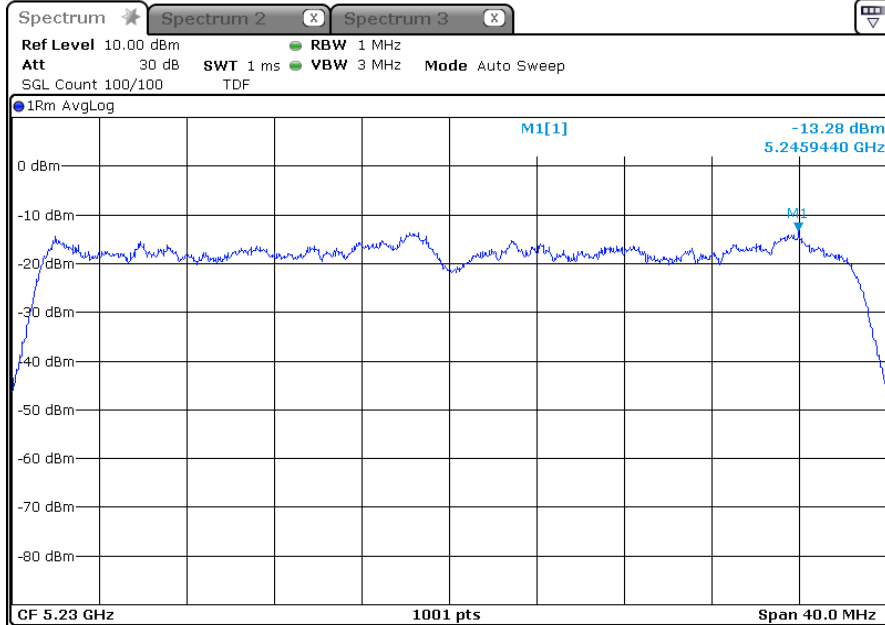

5 230 MHz

-802.11ac40MIMO\_ANT 1+2

-ANT 1

5 190 MHz

5 230 MHz

-ANT 2

5 190 MHz

5 230 MHz

-802.11ac40MIMO\_ANT 2+3

-ANT 1

5 190 MHz

5 230 MHz

-ANT 2

5 190 MHz

5 230 MHz

-802.11ac40MIMO\_ANT 1+3