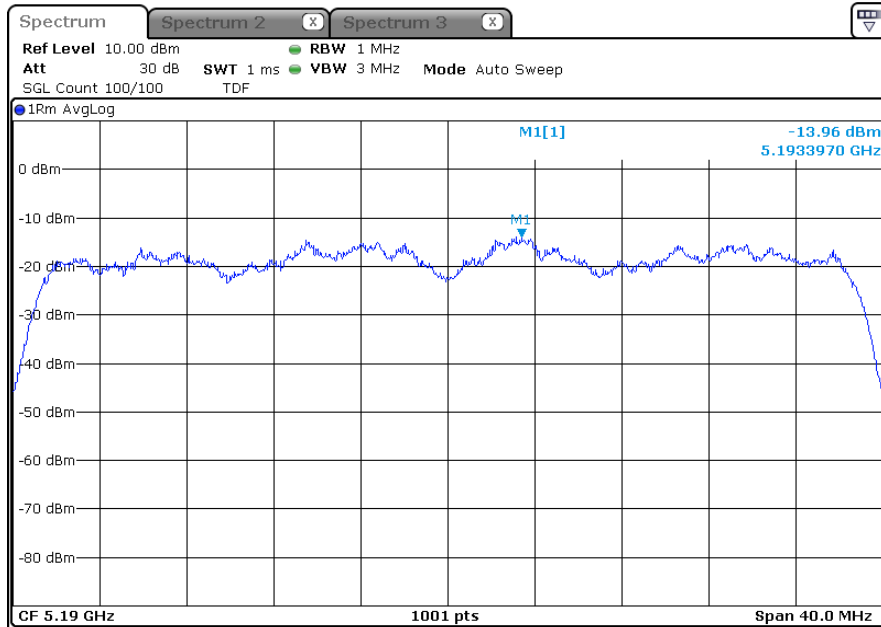

5 230 MHz

-802.11ac40MIMO\_ANT 1+2

-ANT 1

5 190 MHz

5 230 MHz

-ANT 2

5 190 MHz

5 230 MHz