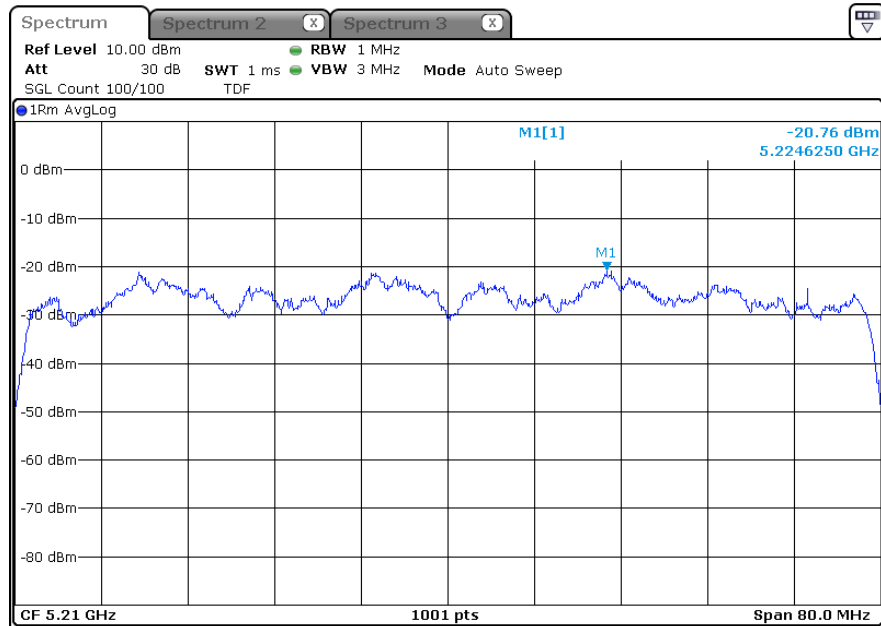

-ANT 1

5 210 MHz

-ANT 2

5 210 MHz

-ANT 3

5 210 MHz

-802.11ac80\_ANT 1+2

-ANT 1

5 210 MHz

-ANT 2

5 210 MHz

-802.11ac80\_ANT 2+3

-ANT 1

5 210 MHz

-ANT 2

5 210 MHz