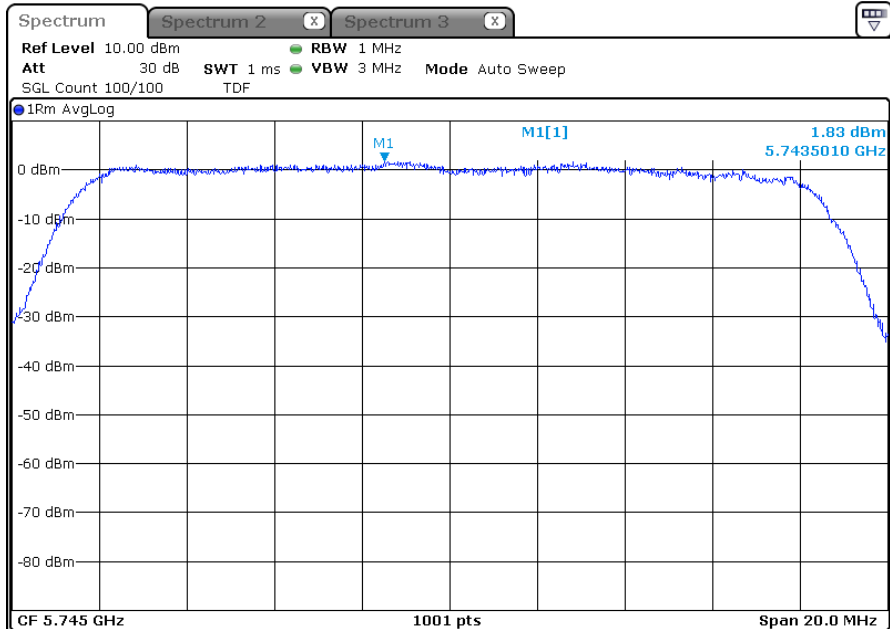

-802.11a\_ANT 2

5 745 MHz

-802.11a\_ANT 3

5 745 MHz

5 785 MHz

5 825 MHz

-802.11an20\_ANT 1

5 745 MHz