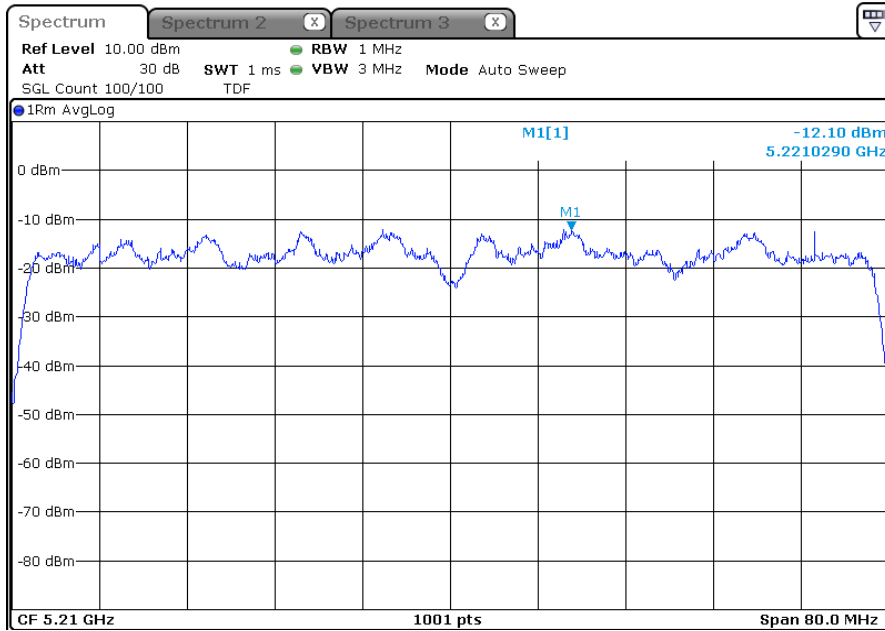

5 210 MHz

-ANT 2

5 210 MHz

-802.11ac80\_ANT 2+3

-ANT 1

5 210 MHz

-ANT 2

5 210 MHz

-802.11ac80\_ANT 1+3

-ANT 1

5 210 MHz

-ANT 2

5 210 MHz

-802.11ac80\_ANT 1+2+3  
-ANT 1

5 210 MHz

-ANT 2

5 210 MHz

-ANT 3

5 210 MHz

**\* 5 725 Band**

-802.11a\_ANT 1

5 745 MHz

5 785 MHz

5 825 MHz