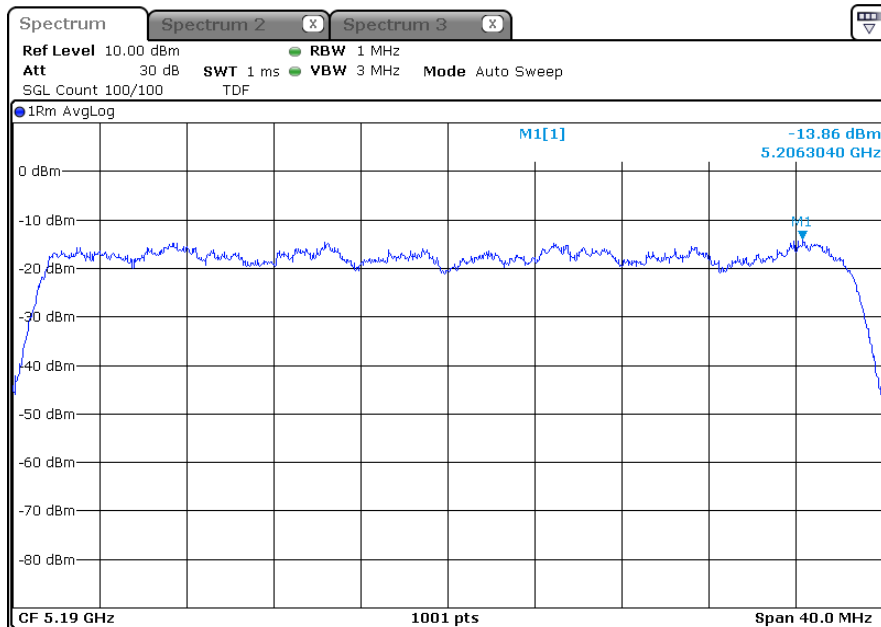

-802.11ac40MIMO\_ANT 2+3

-ANT 1

5 190 MHz

5 230 MHz

-ANT 2

5 190 MHz

5 230 MHz

-802.11ac40MIMO\_ANT 1+3