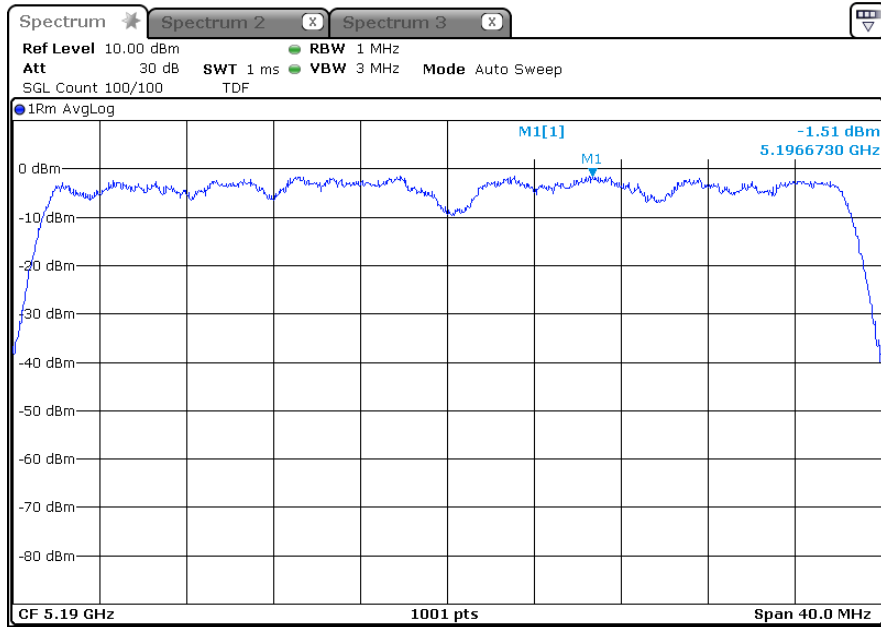

-802.11ac40\_ANT 1

5 190 MHz

5 230 MHz

-802.11ac40\_ANT 2

5 190 MHz

5 230 MHz

-802.11ac40\_ANT 2

5 190 MHz