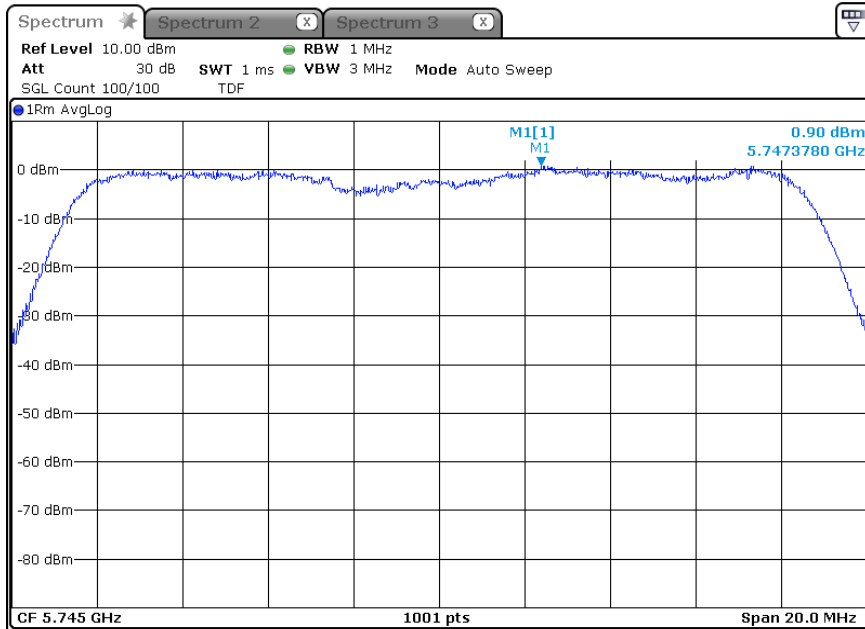

-802.11ac80\_ANT 1+3

-ANT 1

5 210 MHz

-ANT 2

5 210 MHz

-802.11ac80\_ANT 1+2+3  
-ANT 1

5 210 MHz

-ANT 2

5 210 MHz

-ANT 3

5 210 MHz

**\* 5 725 Band**

-802.11a\_ANT 1

5 745 MHz

5 785 MHz

5 825 MHz