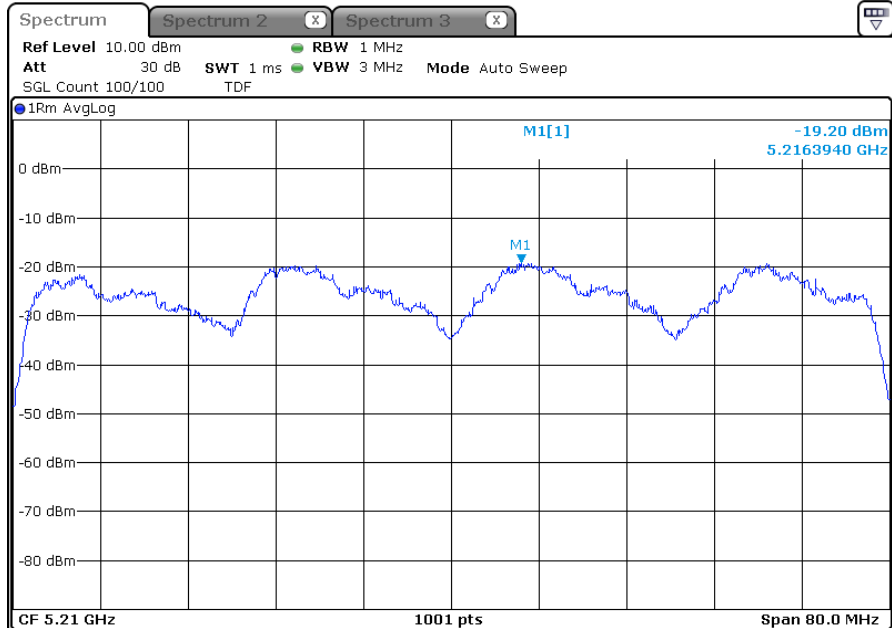

-ANT 1

5 210 MHz

-ANT 2

5 210 MHz

-ANT 3

5 210 MHz

-802.11ac80\_ANT 1+2

-ANT 1

5 210 MHz

-ANT 2

5 210 MHz

-802.11ac80\_ANT 2+3

-ANT 1

5 210 MHz

-ANT 2

5 210 MHz

-802.11ac80\_ANT 1+3

-ANT 1

5 210 MHz

-ANT 2

5 210 MHz

-802.11ac80\_ANT 1+2+3  
-ANT 1

5 210 MHz

-ANT 2