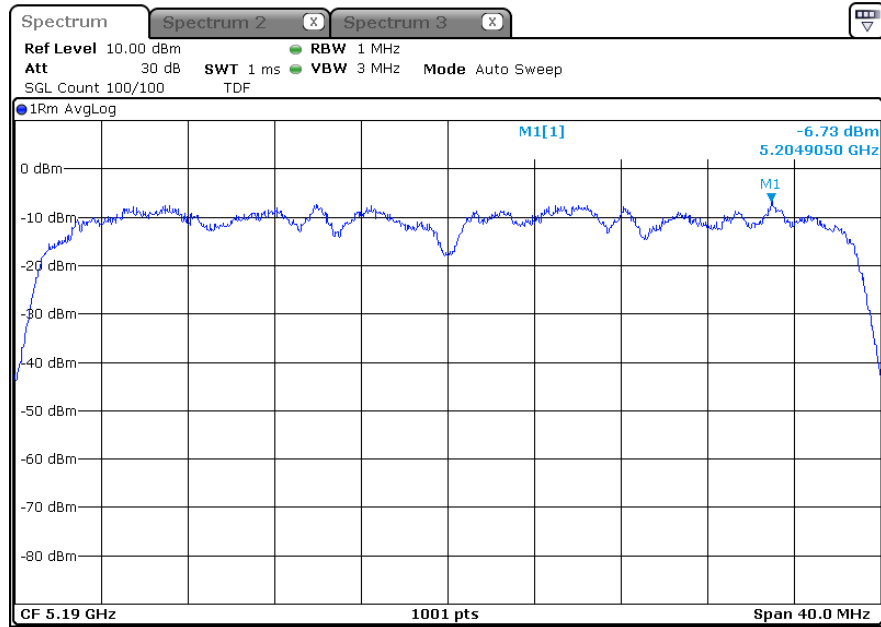

-ANT 2

5 190 MHz