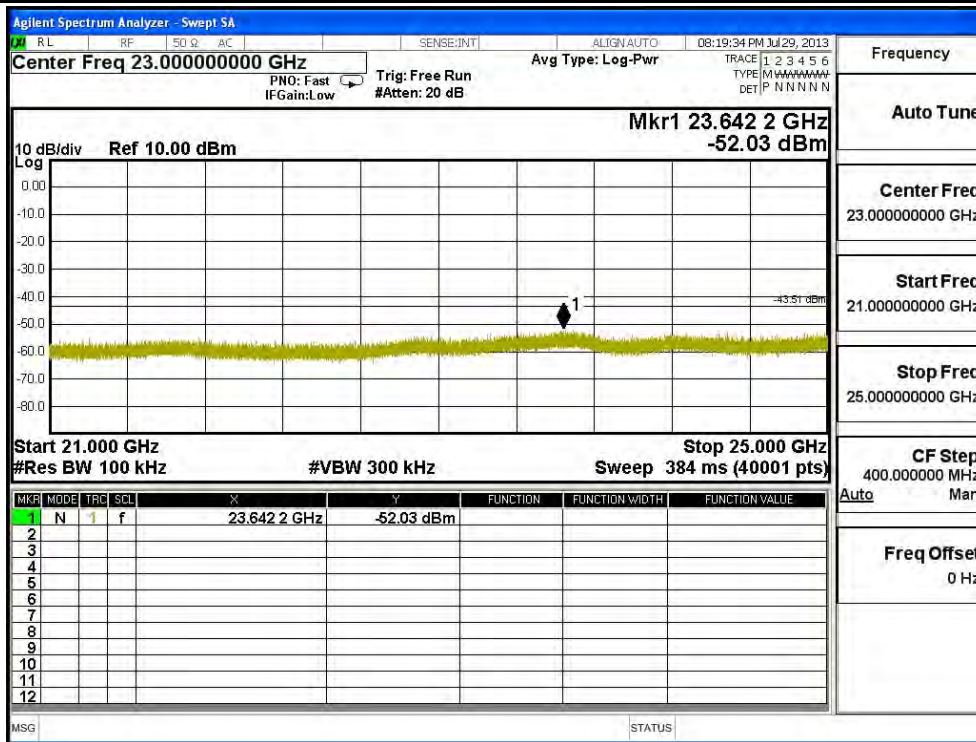

Channel 06 (2437MHz) 30MHz -25GHz-Chain C

Channel 11 (2462MHz) 30MHz -25GHz-Chain C

Product : SpectraGuard® Access Point / Sensor
 Test Item : RF Antenna Conducted Spurious
 Test Site : No.3 OATS
 Test Mode : Mode 5: Transmit - 802.11n-40BW_45Mbps(2.4G Band)(Dipole Antenna)