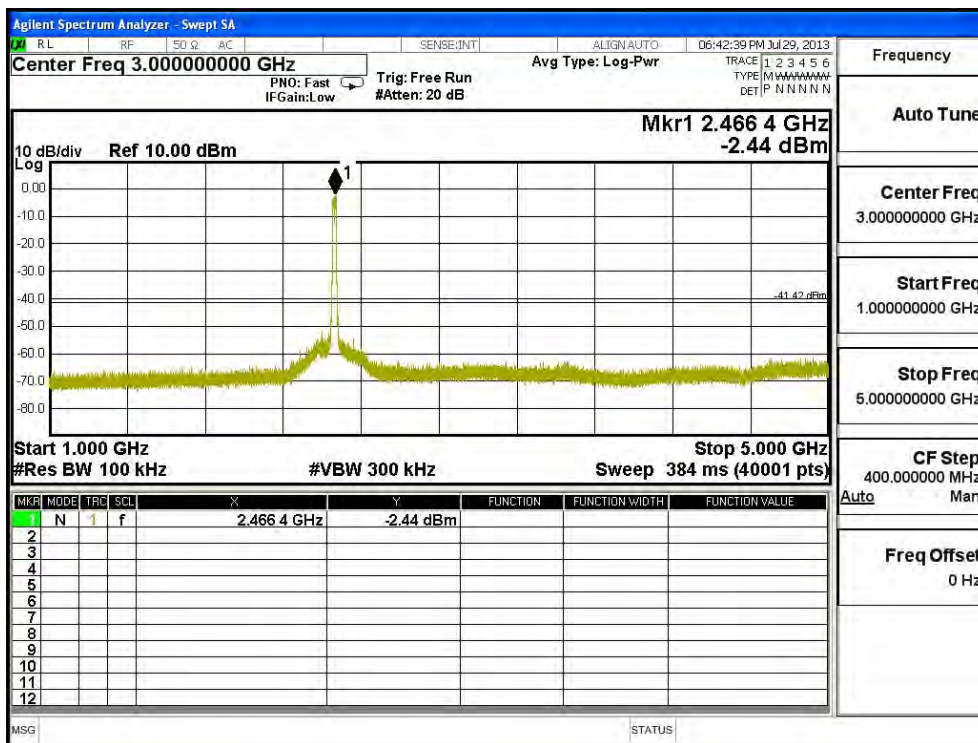

Channel 11 (2462MHz) 30MHz -25GHz-Chain B