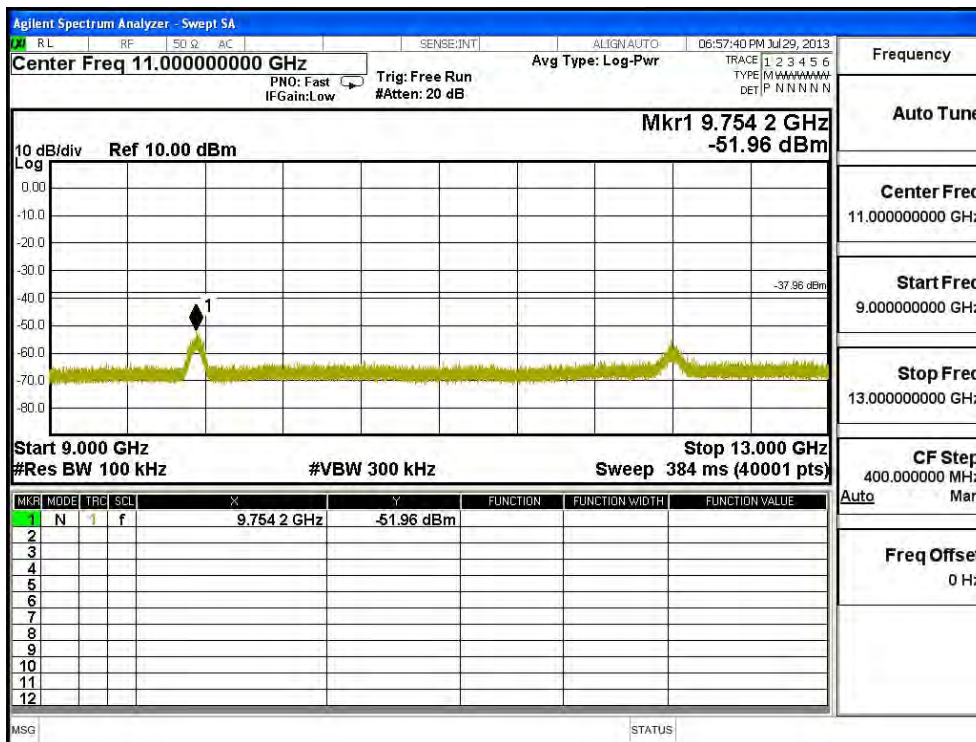

Channel 06 (2437MHz) 30MHz -25GHz-Chain C

Channel 11 (2462MHz) 30MHz -25GHz-Chain C

Product : SpectraGuard® Access Point / Sensor
 Test Item : RF Antenna Conducted Spurious
 Test Site : No.3 OATS
 Test Mode : Mode 5: Transmit - 802.11n-40BW_45Mbps(2.4G Band)(Dipole Antenna)

Channel 01 (2422MHz) 30MHz -25GHz-Chain A

Channel 04 (2437MHz) 30MHz -25GHz-Chain A

Channel 07 (2452MHz) 30MHz -25GHz-Chain A

Channel 01 (2422MHz) 30MHz -25GHz-Chain B

Channel 04 (2437MHz) 30MHz -25GHz-Chain B