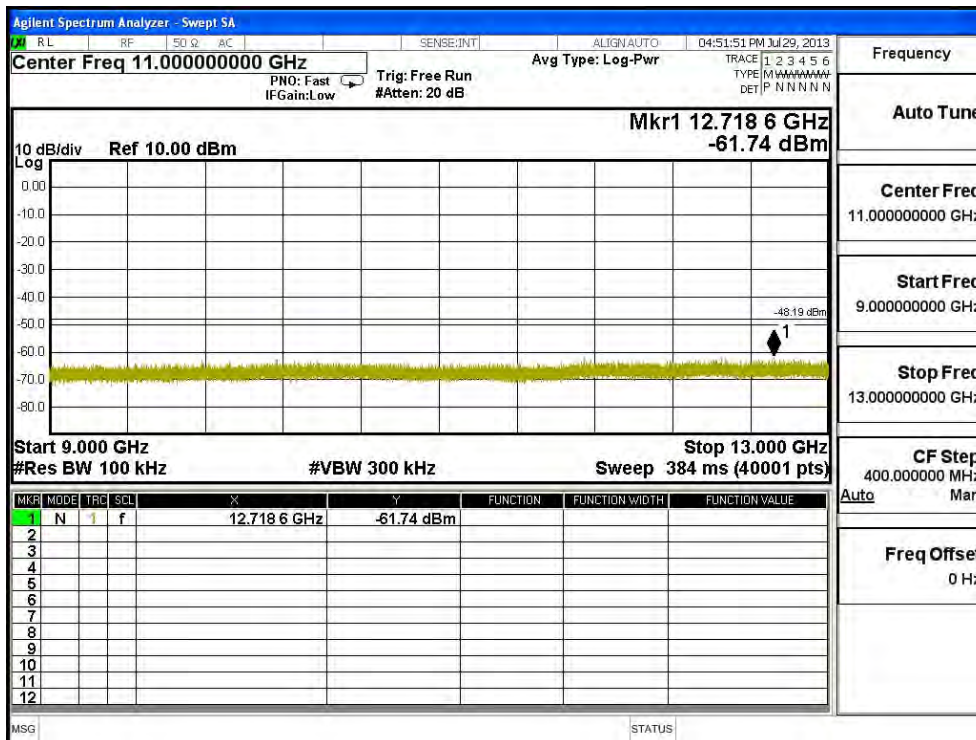

Channel 01 (2422MHz) 30MHz -25GHz-Chain A

Channel 04 (2437MHz) 30MHz -25GHz-Chain A

Channel 07 (2452MHz) 30MHz -25GHz-Chain A

Channel 01 (2422MHz) 30MHz -25GHz-Chain B

Channel 04 (2437MHz) 30MHz -25GHz-Chain B