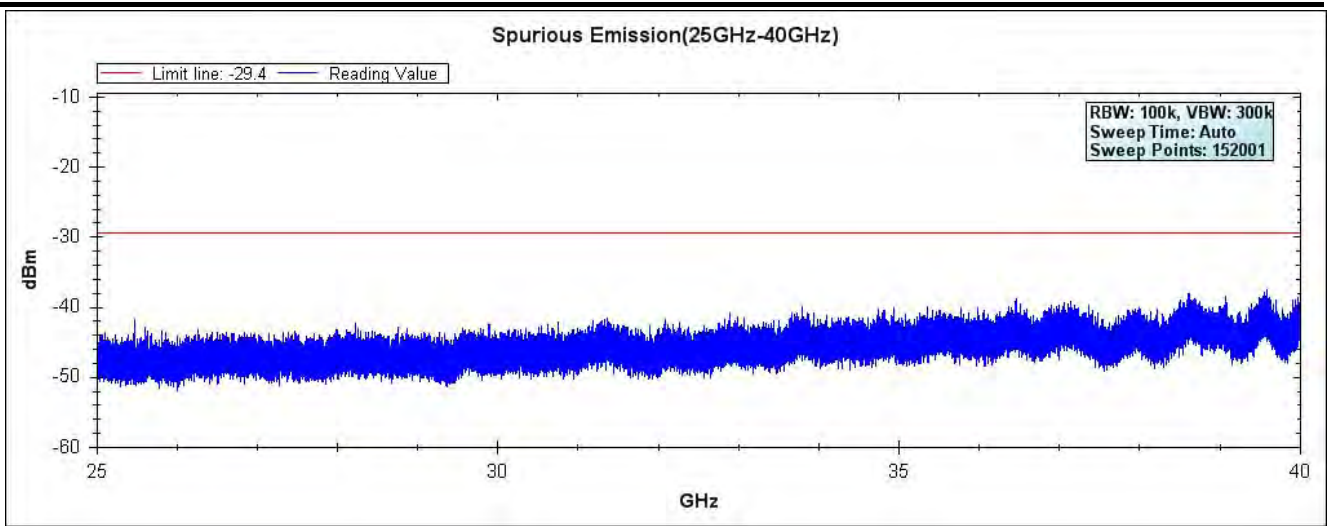

Product : SpectraGuard® Access Point / Sensor
 Test Item : RF Antenna Conducted Spurious
 Test Site : No.3 OATS
 Test Mode : Mode 6: Transmit - 802.11n-20BW_21.7Mbps(5G Band)(Dipole Antenna)

Channel 49 (5745MHz) 30MHz -40GHz-Chain A