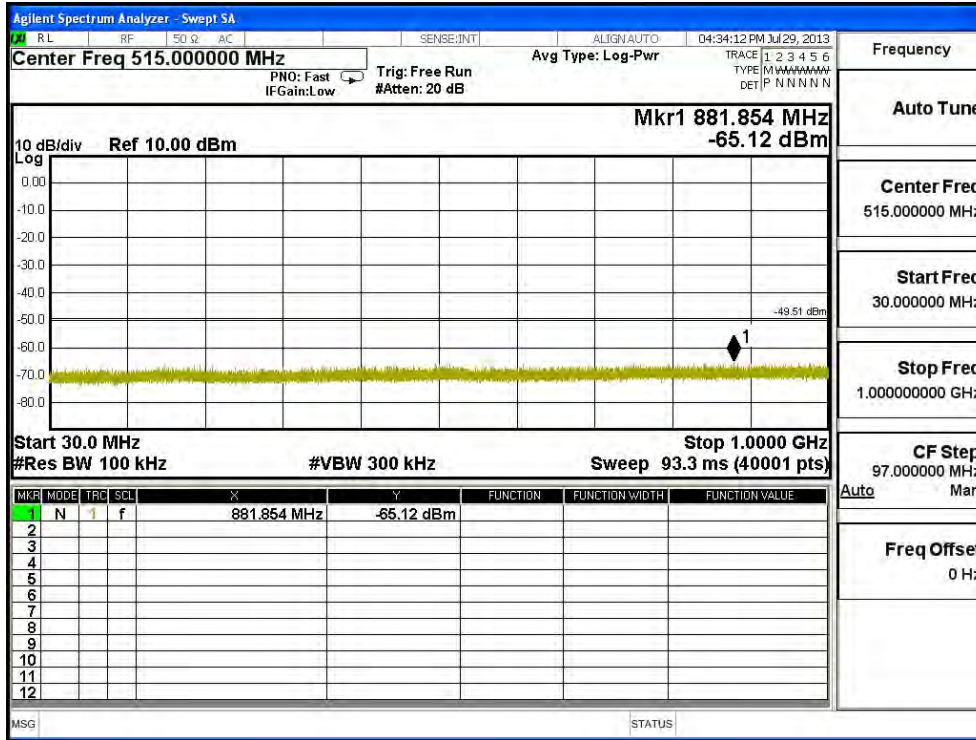

Product : SpectraGuard® Access Point / Sensor
Test Item : RF Antenna Conducted Spurious
Test Site : No.3 OATS
Test Mode : Mode 5: Transmit - 802.11n-40BW_45Mbps(2.4G Band)(Dipole Antenna)

Channel 01 (2422MHz) 30MHz -25GHz-Chain A