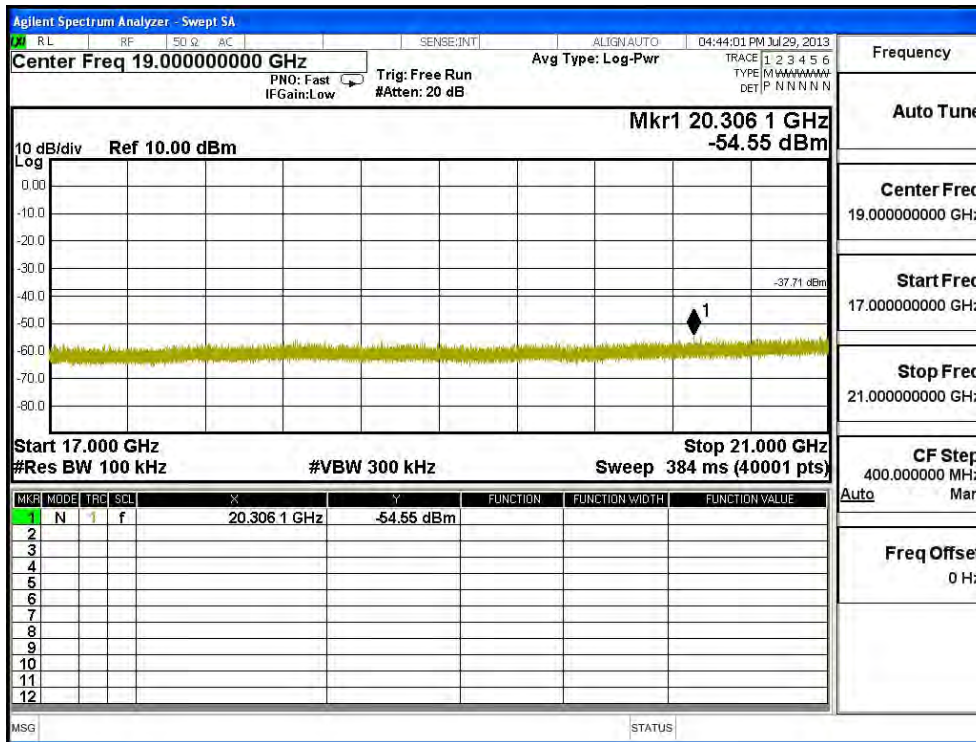

Channel 06 (2437MHz) 30MHz -25GHz-Chain C

Channel 11 (2462MHz) 30MHz -25GHz-Chain C

Product : SpectraGuard® Access Point / Sensor
 Test Item : RF Antenna Conducted Spurious
 Test Site : No.3 OATS
 Test Mode : Mode 5: Transmit - 802.11n-40BW_45Mbps(2.4G Band)(Dipole Antenna)

Channel 01 (2422MHz) 30MHz -25GHz-Chain A

Channel 04 (2437MHz) 30MHz -25GHz-Chain A

Channel 07 (2452MHz) 30MHz -25GHz-Chain A

Channel 01 (2422MHz) 30MHz -25GHz-Chain B

Channel 04 (2437MHz) 30MHz -25GHz-Chain B