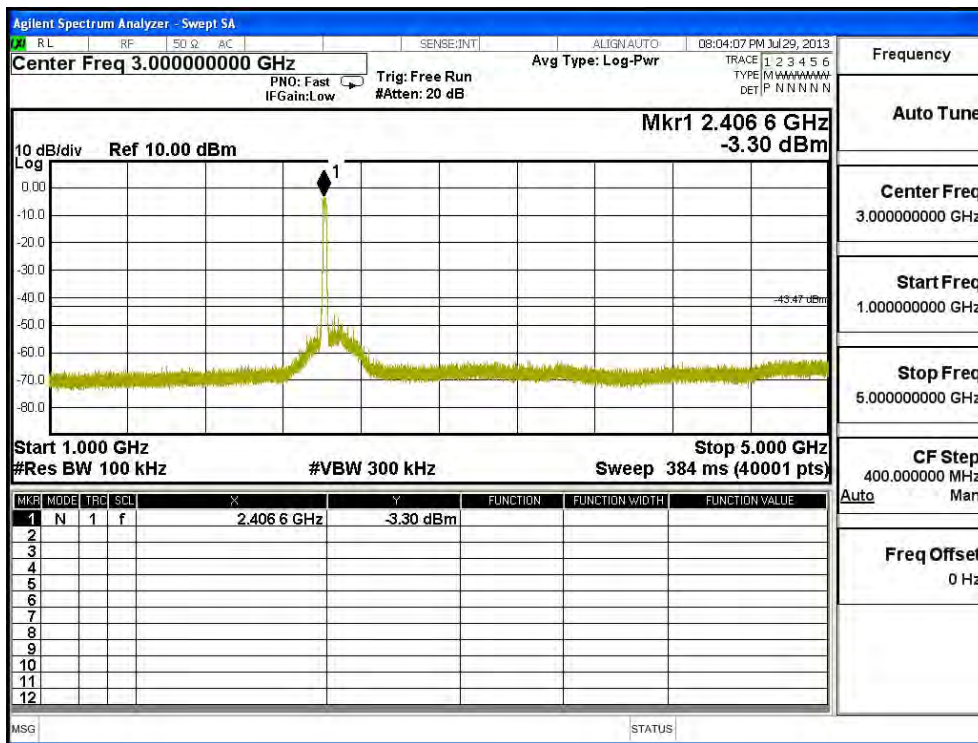

Channel 11 (2462MHz) 30MHz -25GHz-Chain B

Channel 01 (2412MHz) 30MHz -25GHz-Chain C

| | |
|-------------|------------------|
| Frequency | |
| Auto Tune | |
| Center Freq | 15.000000000 GHz |
| Start Freq | 13.000000000 GHz |
| Stop Freq | 17.000000000 GHz |
| CF Step | 400.0000000 MHz |
| Auto Man | |
| Freq Offset | 0 Hz |

Channel 06 (2437MHz) 30MHz -25GHz-Chain C

Channel 11 (2462MHz) 30MHz -25GHz-Chain C

Product : SpectraGuard® Access Point / Sensor
 Test Item : RF Antenna Conducted Spurious
 Test Site : No.3 OATS
 Test Mode : Mode 5: Transmit - 802.11n-40BW_45Mbps(2.4G Band)(Dipole Antenna)