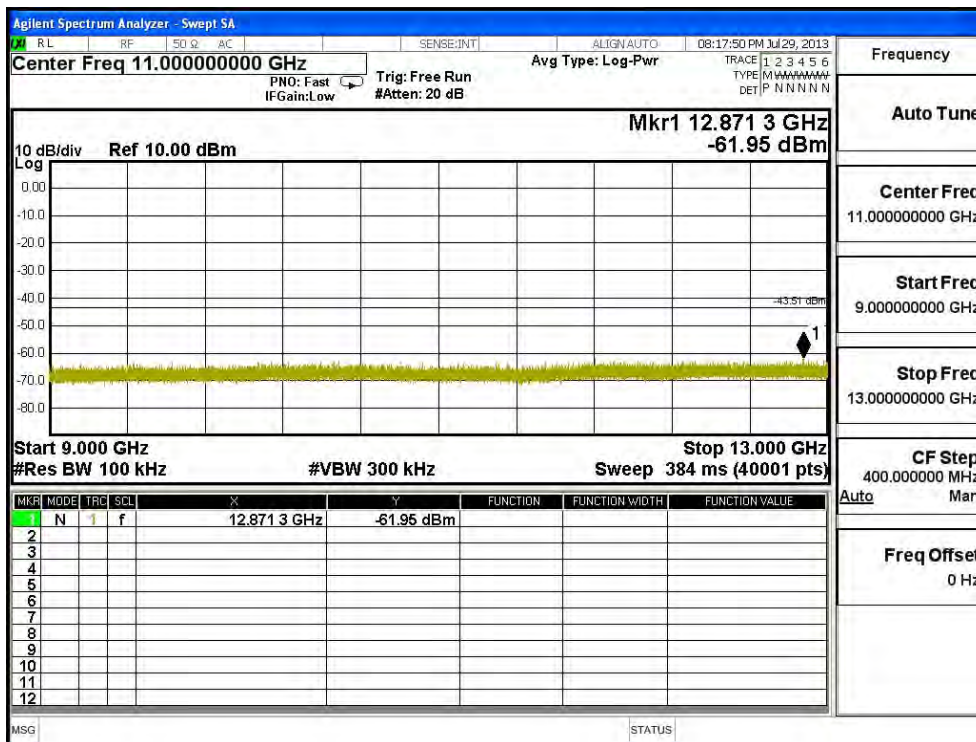

Channel 06 (2437MHz) 30MHz -25GHz-Chain C

Channel 11 (2462MHz) 30MHz -25GHz-Chain C

Product : SpectraGuard® Access Point / Sensor
 Test Item : RF Antenna Conducted Spurious
 Test Site : No.3 OATS
 Test Mode : Mode 5: Transmit - 802.11n-40BW_45Mbps(2.4G Band)(Dipole Antenna)