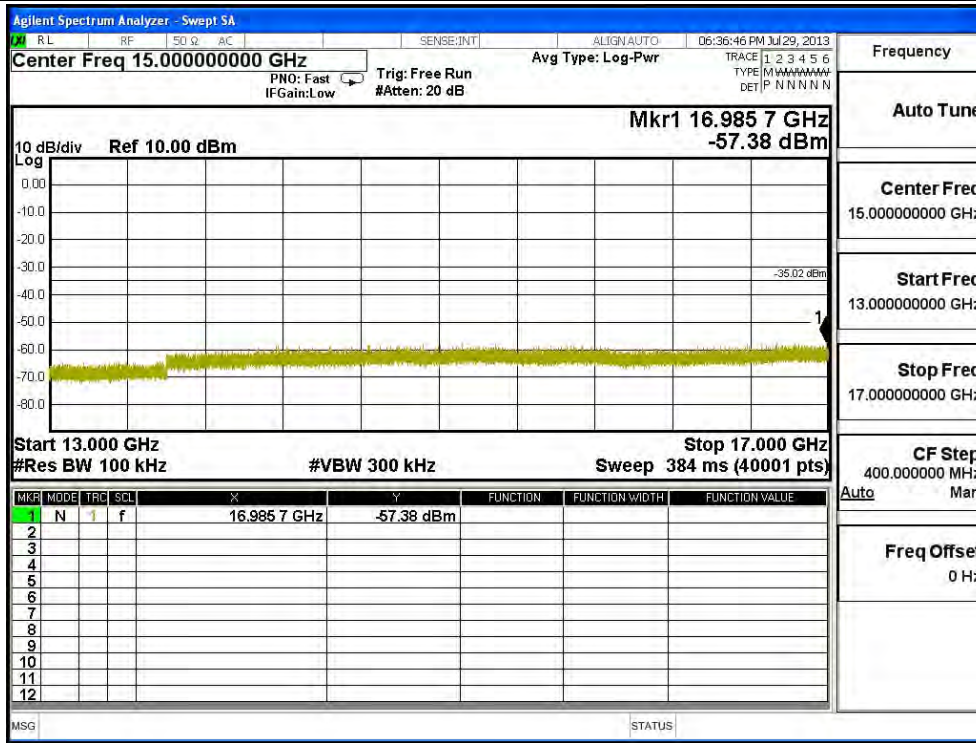

Frequency
Auto Tune
Center Freq 15.000000000 GHz
Start Freq 13.000000000 GHz
Stop Freq 17.000000000 GHz
CF Step 400.0000000 MHz
Auto Man
Freq Offset 0 Hz