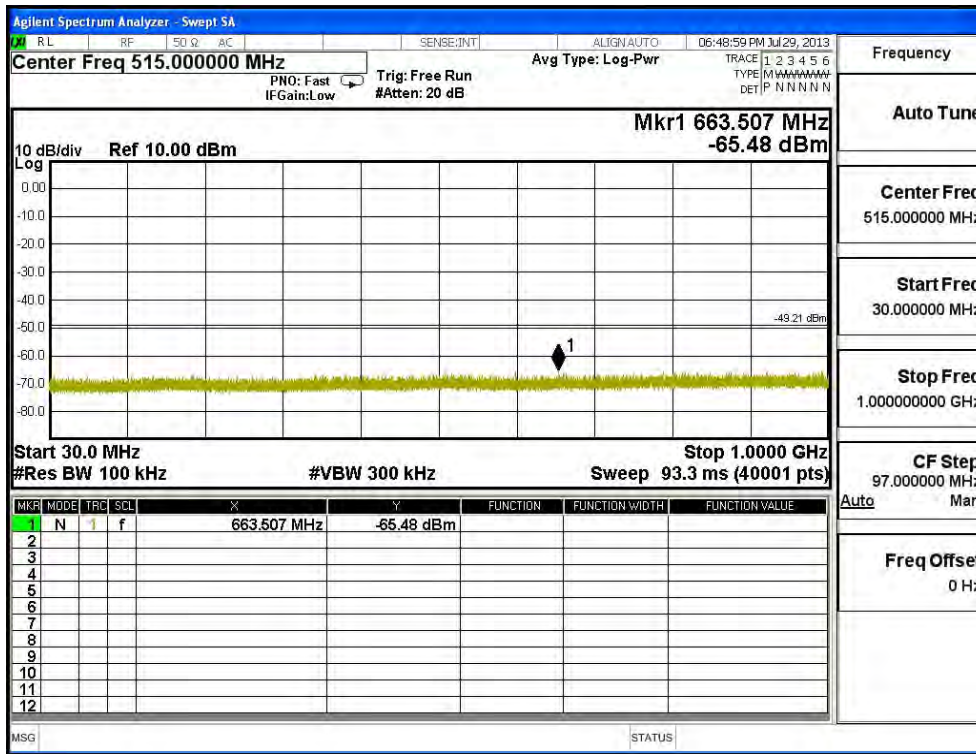

Channel 01 (2422MHz) 30MHz -25GHz-Chain A

Channel 04 (2437MHz) 30MHz -25GHz-Chain A

Channel 07 (2452MHz) 30MHz -25GHz-Chain A

Channel 01 (2422MHz) 30MHz -25GHz-Chain B

Channel 04 (2437MHz) 30MHz -25GHz-Chain B