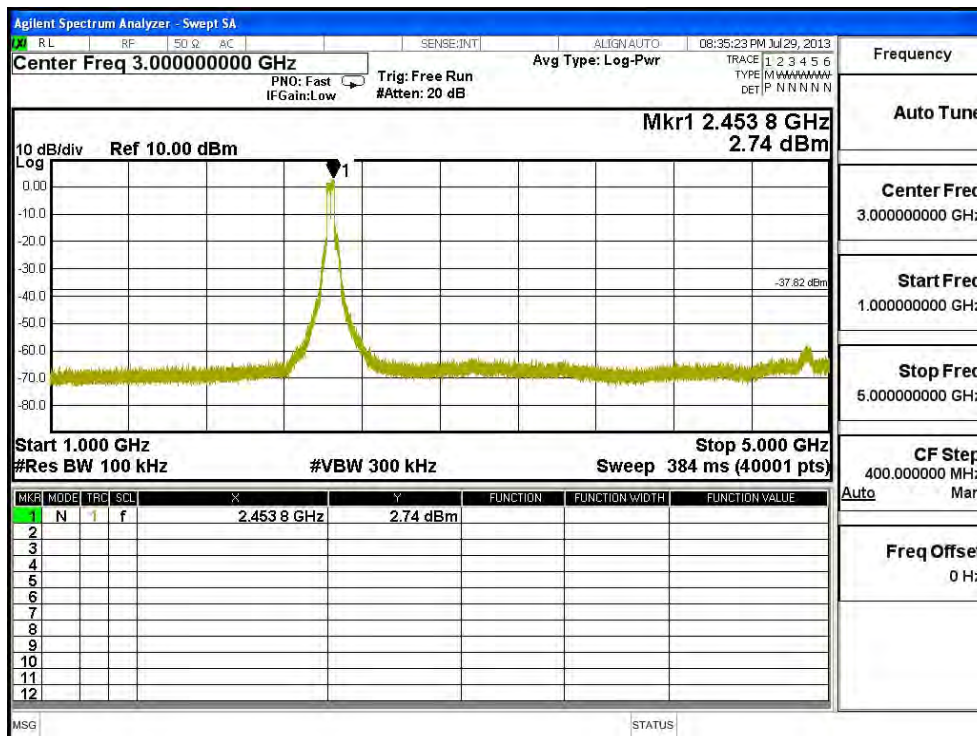

Channel 04 (2437MHz) 30MHz -25GHz-Chain C