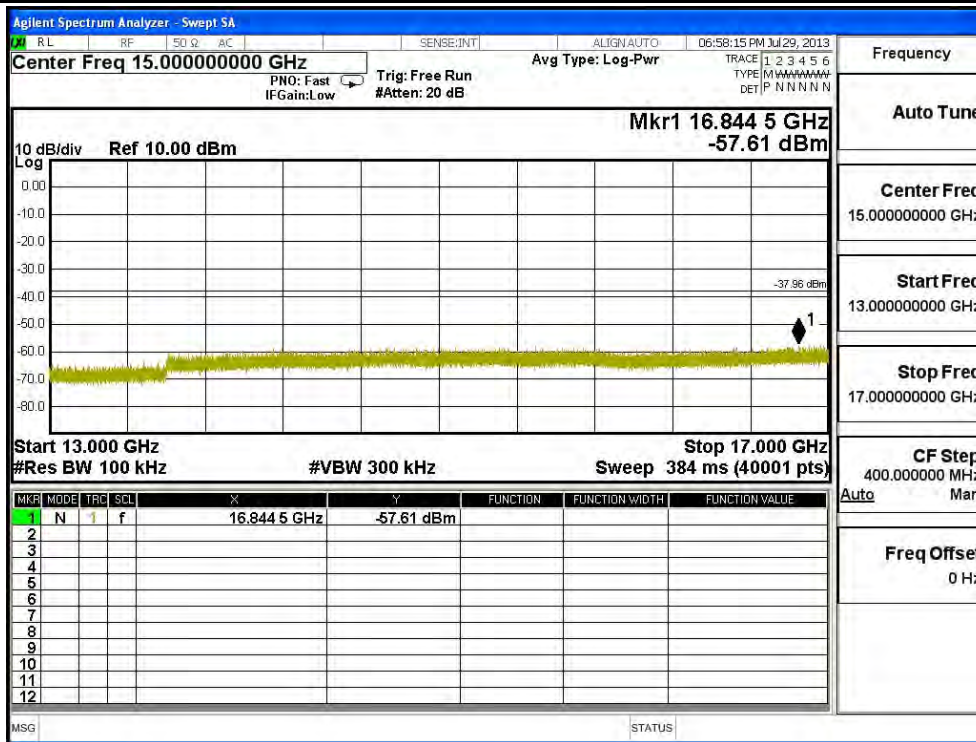

Channel 01 (2422MHz) 30MHz -25GHz-Chain A

Channel 04 (2437MHz) 30MHz -25GHz-Chain A

Channel 07 (2452MHz) 30MHz -25GHz-Chain A

Channel 01 (2422MHz) 30MHz -25GHz-Chain B

Channel 04 (2437MHz) 30MHz -25GHz-Chain B