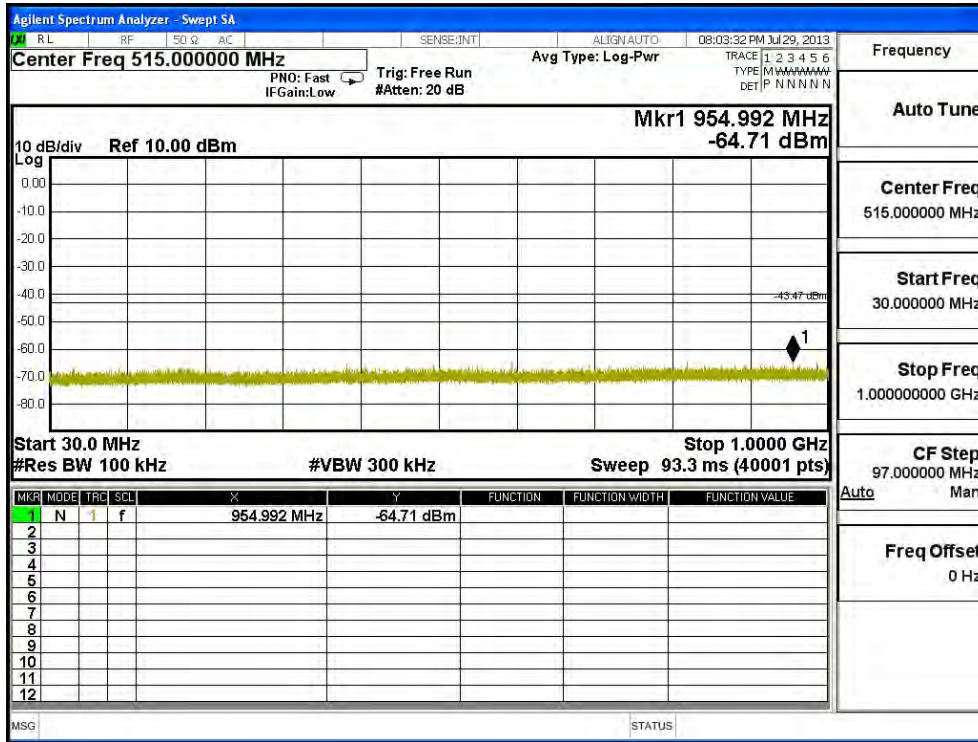

Channel 11 (2462MHz) 30MHz -25GHz-Chain B

Channel 01 (2412MHz) 30MHz -25GHz-Chain C

| | |
|-------------|------------------|
| Frequency | |
| Auto Tune | |
| Center Freq | 15.000000000 GHz |
| Start Freq | 13.000000000 GHz |
| Stop Freq | 17.000000000 GHz |
| CF Step | 400.0000000 MHz |
| Auto Man | |
| Freq Offset | 0 Hz |