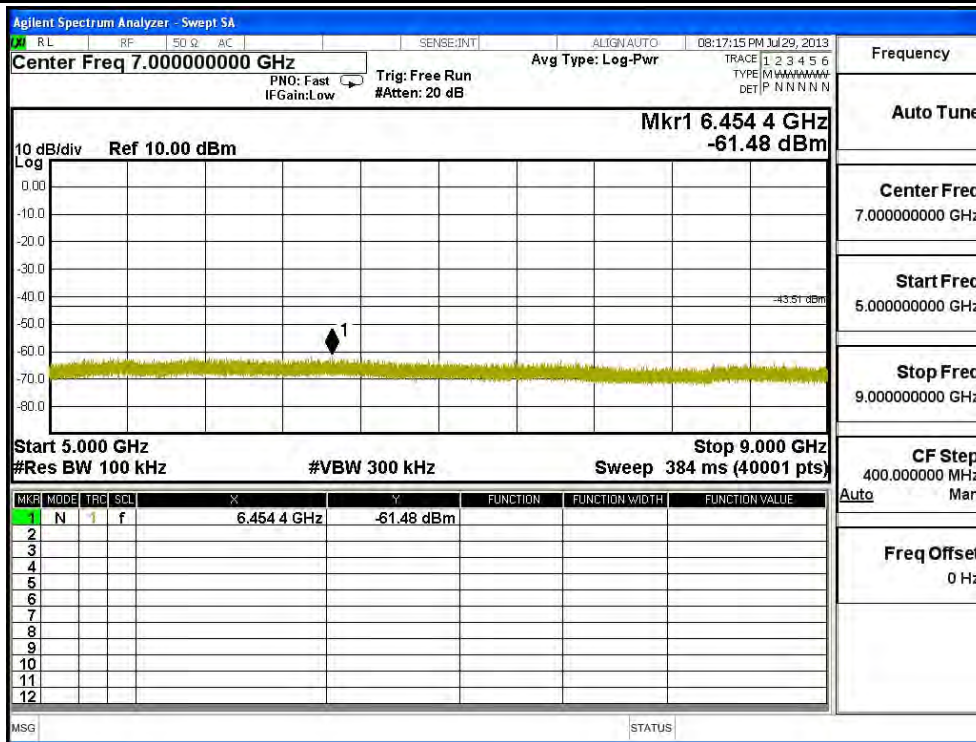

Channel 06 (2437MHz) 30MHz -25GHz-Chain C

Channel 11 (2462MHz) 30MHz -25GHz-Chain C

Product : SpectraGuard® Access Point / Sensor
 Test Item : RF Antenna Conducted Spurious
 Test Site : No.3 OATS
 Test Mode : Mode 5: Transmit - 802.11n-40BW_45Mbps(2.4G Band)(Dipole Antenna)