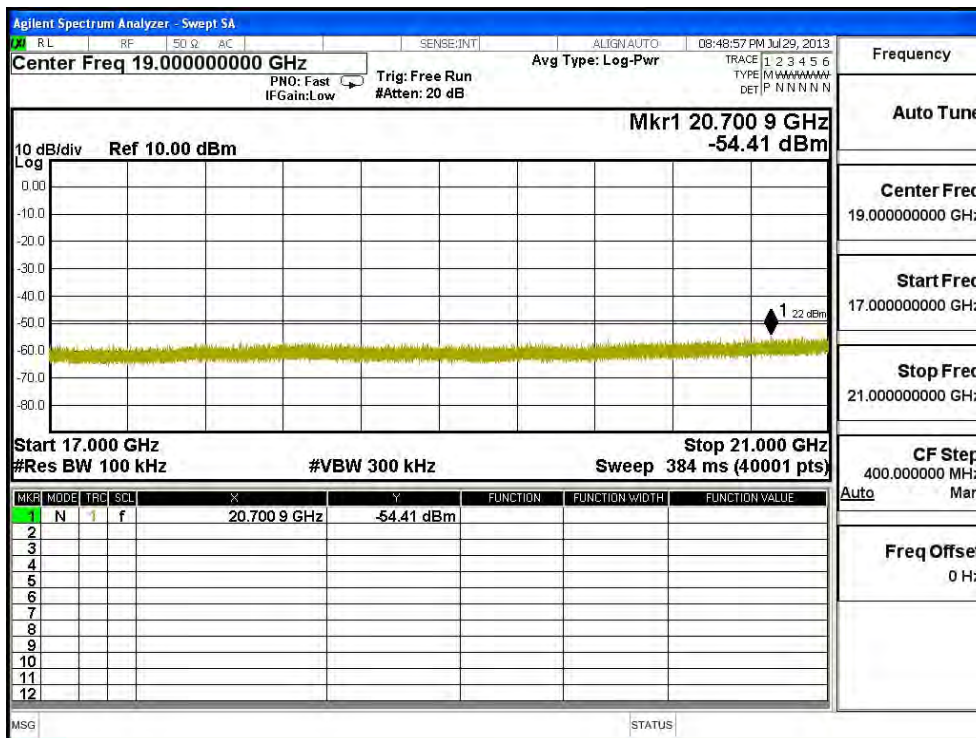

Frequency	
Auto Tune	
Center Freq	19.00000000 GHz
Start Freq	17.00000000 GHz
Stop Freq	21.00000000 GHz
CF Step	400.000000 MHz
Auto	Man
Freq Offset	0 Hz