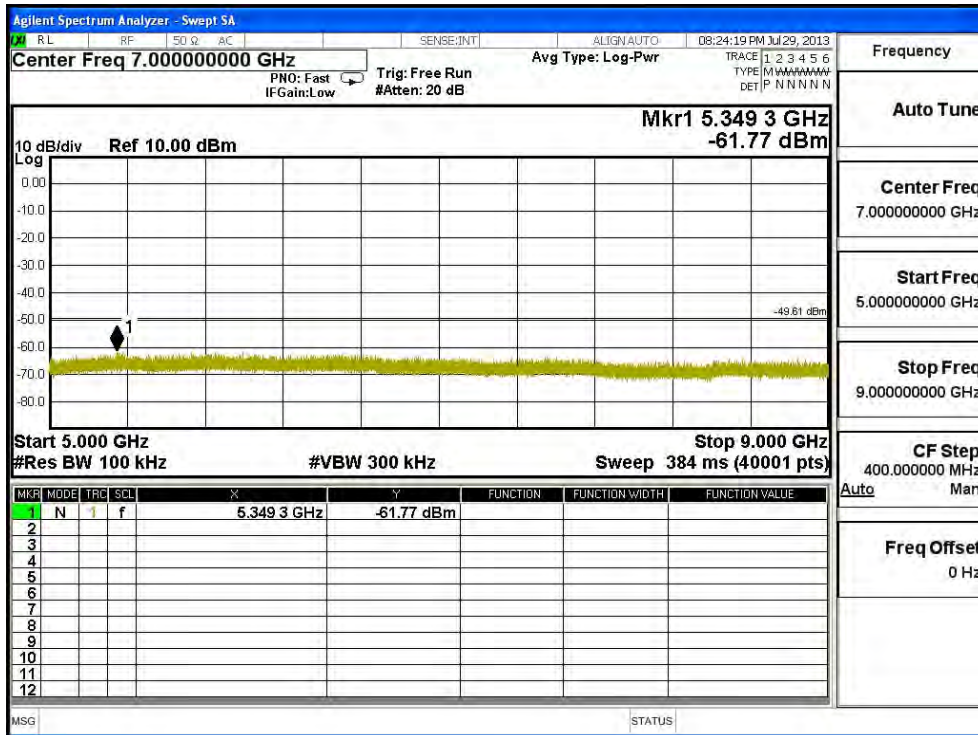

Channel 07 (2452MHz) 30MHz -25GHz-Chain B

Channel 01 (2422MHz) 30MHz -25GHz-Chain C

| | |
|-------------|----------------|
| Frequency | |
| Auto Tune | |
| Center Freq | 7.00000000 GHz |
| Start Freq | 5.00000000 GHz |
| Stop Freq | 9.00000000 GHz |
| CF Step | 400.000000 MHz |
| Auto | Man |
| Freq Offset | 0 Hz |