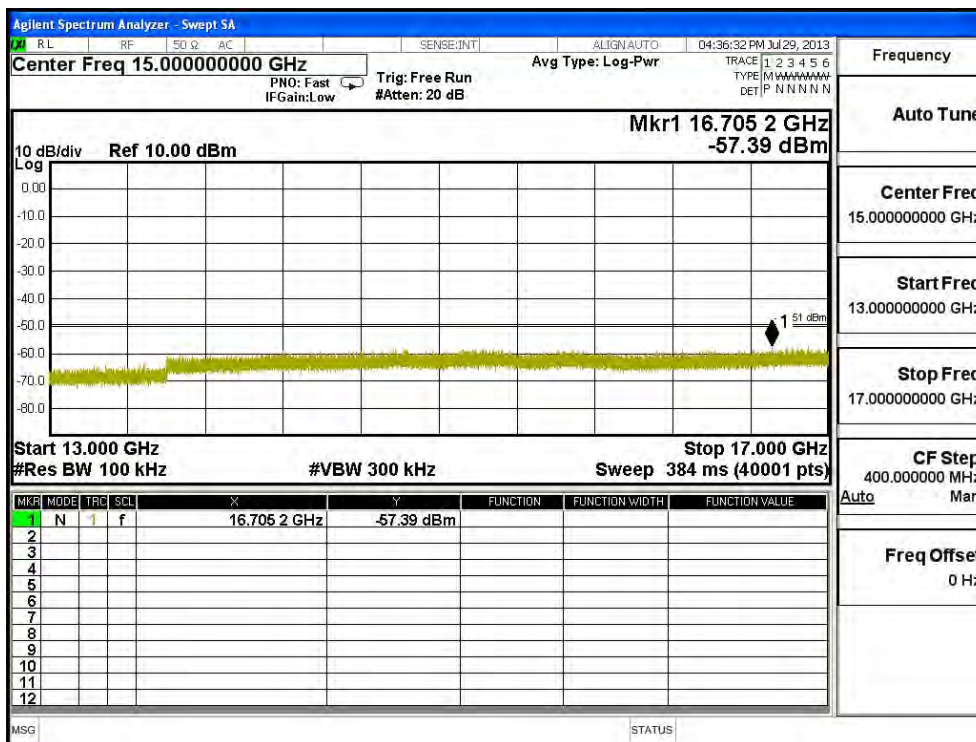

Channel 06 (2437MHz) 30MHz -25GHz-Chain C

Channel 11 (2462MHz) 30MHz -25GHz-Chain C

Product : SpectraGuard® Access Point / Sensor
 Test Item : RF Antenna Conducted Spurious
 Test Site : No.3 OATS
 Test Mode : Mode 5: Transmit - 802.11n-40BW_45Mbps(2.4G Band)(Dipole Antenna)

Channel 01 (2422MHz) 30MHz -25GHz-Chain A

Channel 04 (2437MHz) 30MHz -25GHz-Chain A

Channel 07 (2452MHz) 30MHz -25GHz-Chain A

Channel 01 (2422MHz) 30MHz -25GHz-Chain B

Channel 04 (2437MHz) 30MHz -25GHz-Chain B