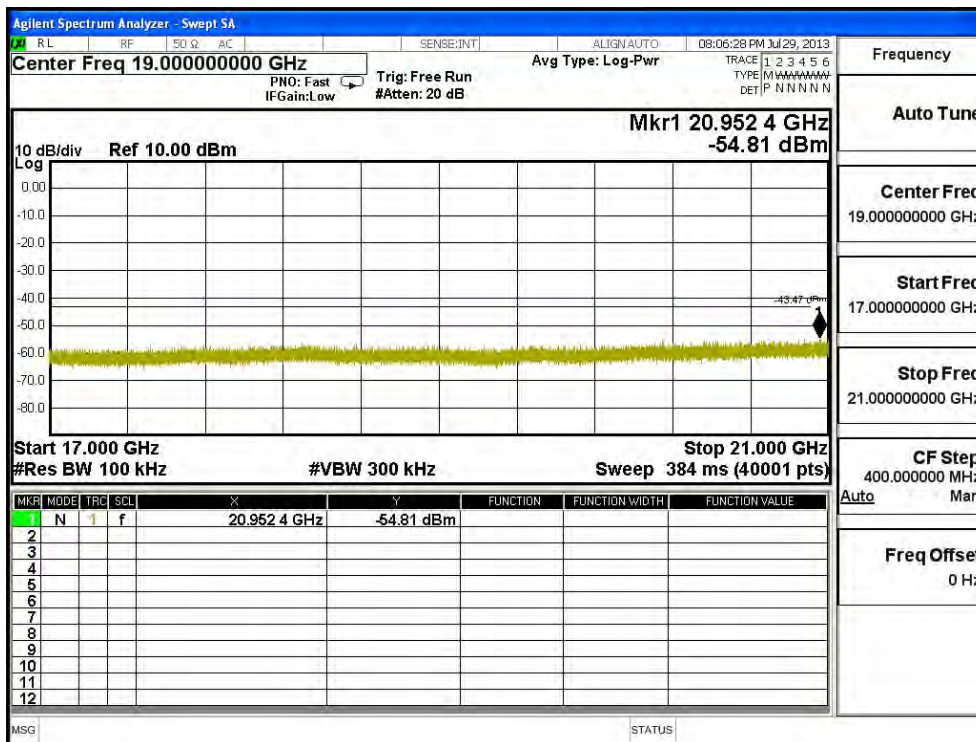

Channel 11 (2462MHz) 30MHz -25GHz-Chain B

Channel 01 (2412MHz) 30MHz -25GHz-Chain C

| | |
|-------------|------------------|
| Frequency | |
| Auto Tune | |
| Center Freq | 15.000000000 GHz |
| Start Freq | 13.000000000 GHz |
| Stop Freq | 17.000000000 GHz |
| CF Step | 400.0000000 MHz |
| Auto Man | |
| Freq Offset | 0 Hz |

Channel 06 (2437MHz) 30MHz -25GHz-Chain C

Channel 11 (2462MHz) 30MHz -25GHz-Chain C

Product : SpectraGuard® Access Point / Sensor
 Test Item : RF Antenna Conducted Spurious
 Test Site : No.3 OATS
 Test Mode : Mode 5: Transmit - 802.11n-40BW_45Mbps(2.4G Band)(Dipole Antenna)