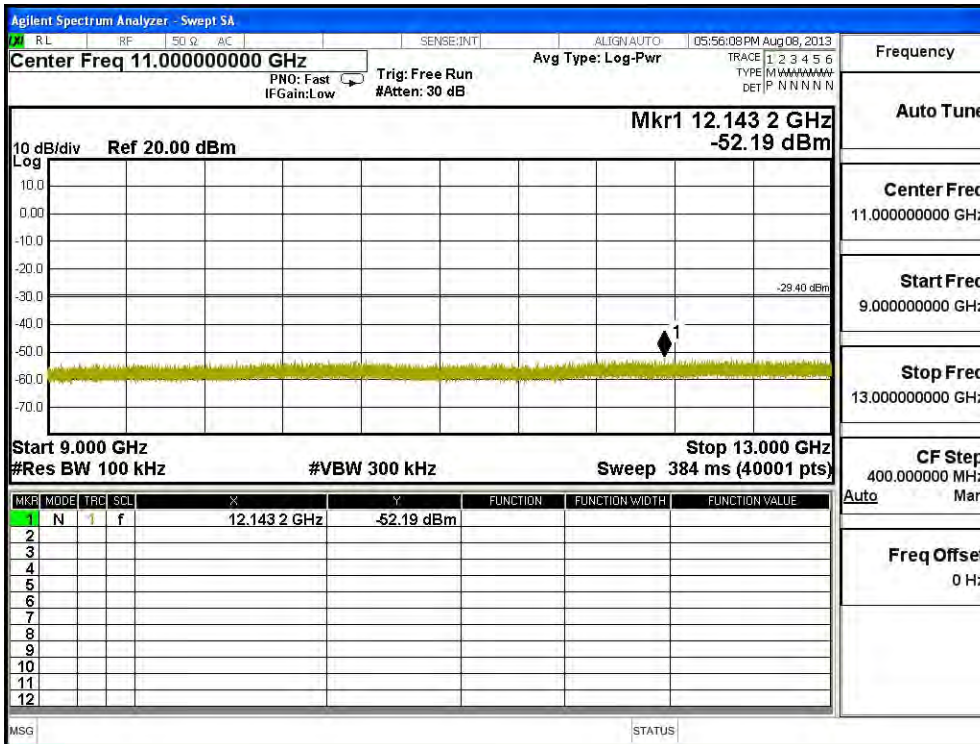

| | |
|-------------|-----------------|
| Frequency | |
| Auto Tune | |
| Center Freq | 19.00000000 GHz |
| Start Freq | 17.00000000 GHz |
| Stop Freq | 21.00000000 GHz |
| CF Step | 400.000000 MHz |
| Auto | Man |
| Freq Offset | 0 Hz |

Product : SpectraGuard® Access Point / Sensor
 Test Item : RF Antenna Conducted Spurious
 Test Site : No.3 OATS
 Test Mode : Mode 6: Transmit - 802.11n-20BW_21.7Mbps(5G Band)(Dipole Antenna)

Channel 49 (5745MHz) 30MHz -40GHz-Chain A