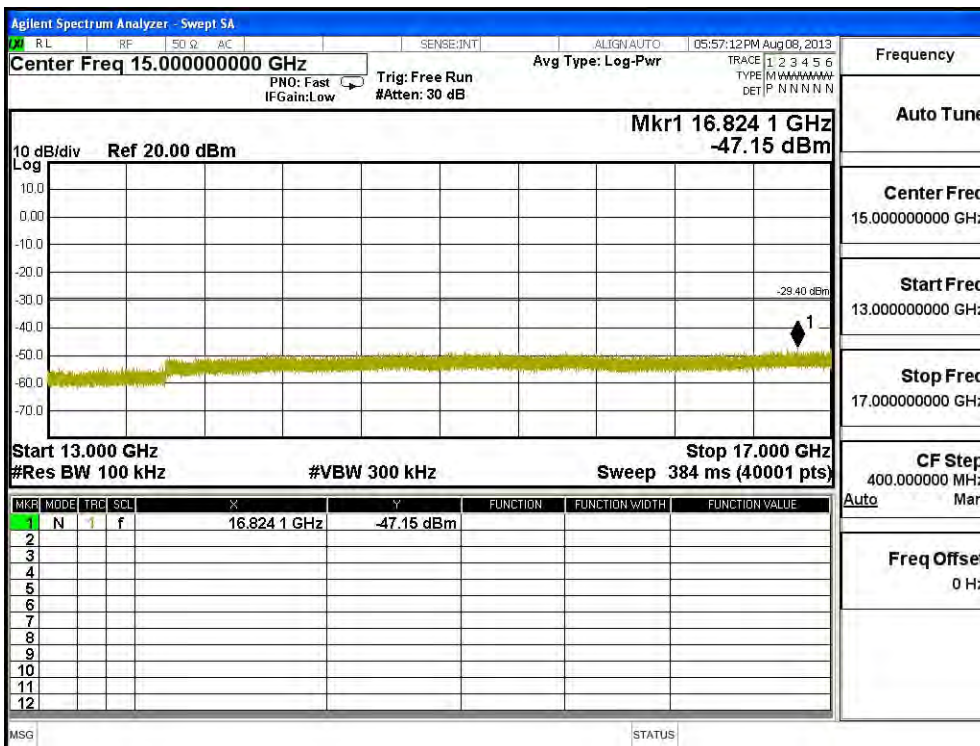

| | |
|-------------|-----------------|
| Frequency | |
| Auto Tune | |
| Center Freq | 19.00000000 GHz |
| Start Freq | 17.00000000 GHz |
| Stop Freq | 21.00000000 GHz |
| CF Step | 400.000000 MHz |
| Auto | Man |
| Freq Offset | 0 Hz |

Product : SpectraGuard® Access Point / Sensor
 Test Item : RF Antenna Conducted Spurious
 Test Site : No.3 OATS
 Test Mode : Mode 6: Transmit - 802.11n-20BW_21.7Mbps(5G Band)(Dipole Antenna)

Channel 49 (5745MHz) 30MHz -40GHz-Chain A