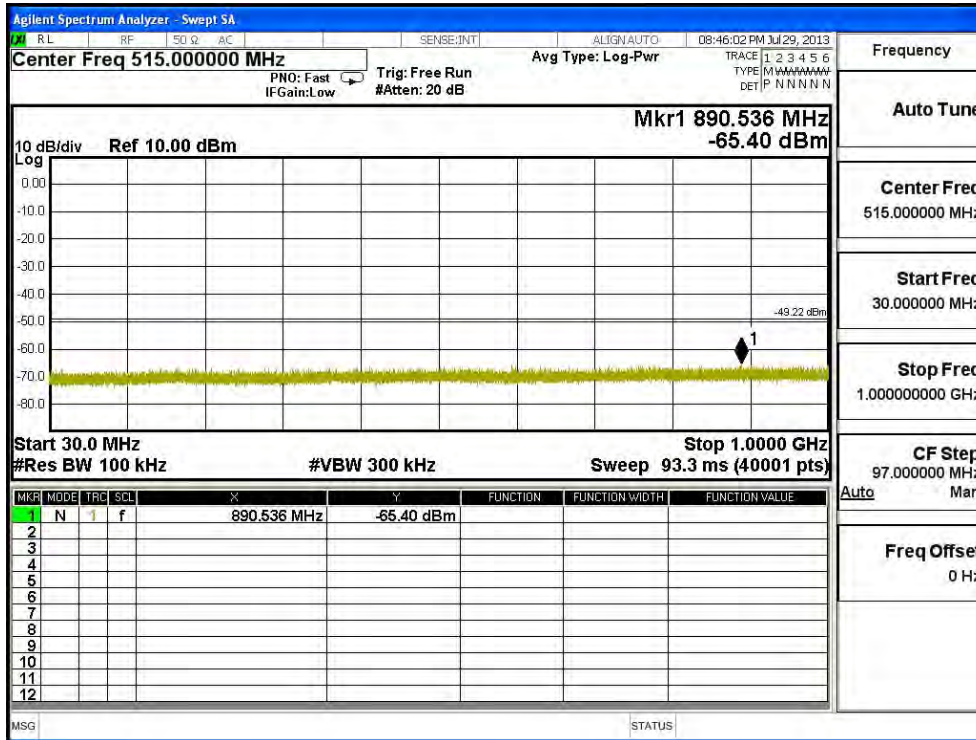

Channel 07 (2452MHz) 30MHz -25GHz-Chain C