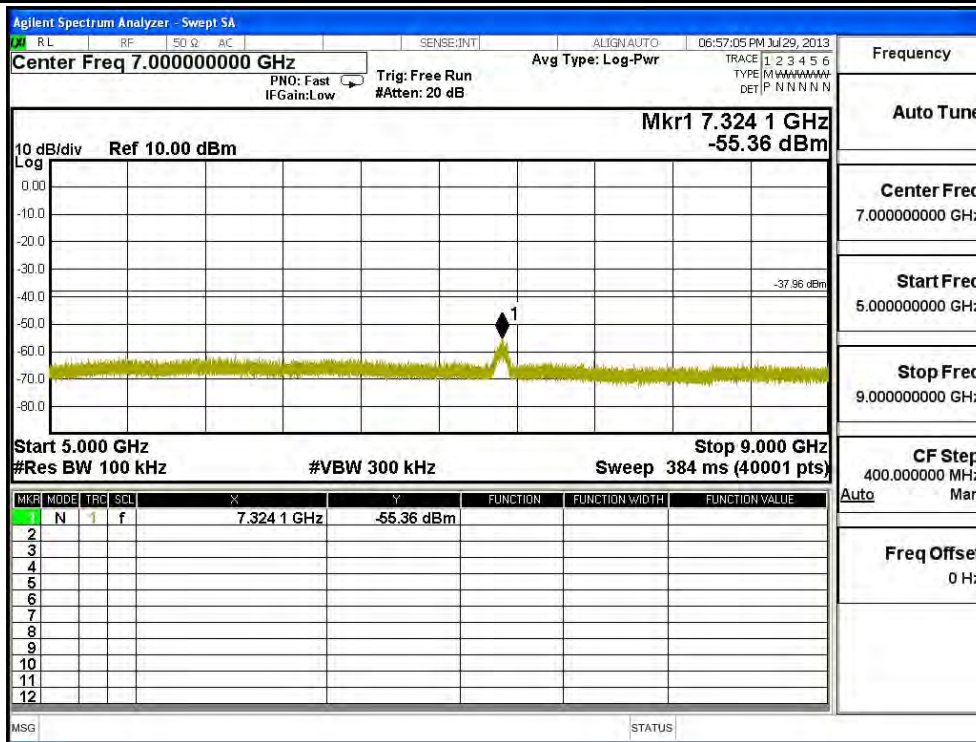

Channel 06 (2437MHz) 30MHz -25GHz-Chain C

Channel 11 (2462MHz) 30MHz -25GHz-Chain C

Product : SpectraGuard® Access Point / Sensor
 Test Item : RF Antenna Conducted Spurious
 Test Site : No.3 OATS
 Test Mode : Mode 5: Transmit - 802.11n-40BW_45Mbps(2.4G Band)(Dipole Antenna)

Channel 01 (2422MHz) 30MHz -25GHz-Chain A

Channel 04 (2437MHz) 30MHz -25GHz-Chain A

Channel 07 (2452MHz) 30MHz -25GHz-Chain A

Channel 01 (2422MHz) 30MHz -25GHz-Chain B

Channel 04 (2437MHz) 30MHz -25GHz-Chain B