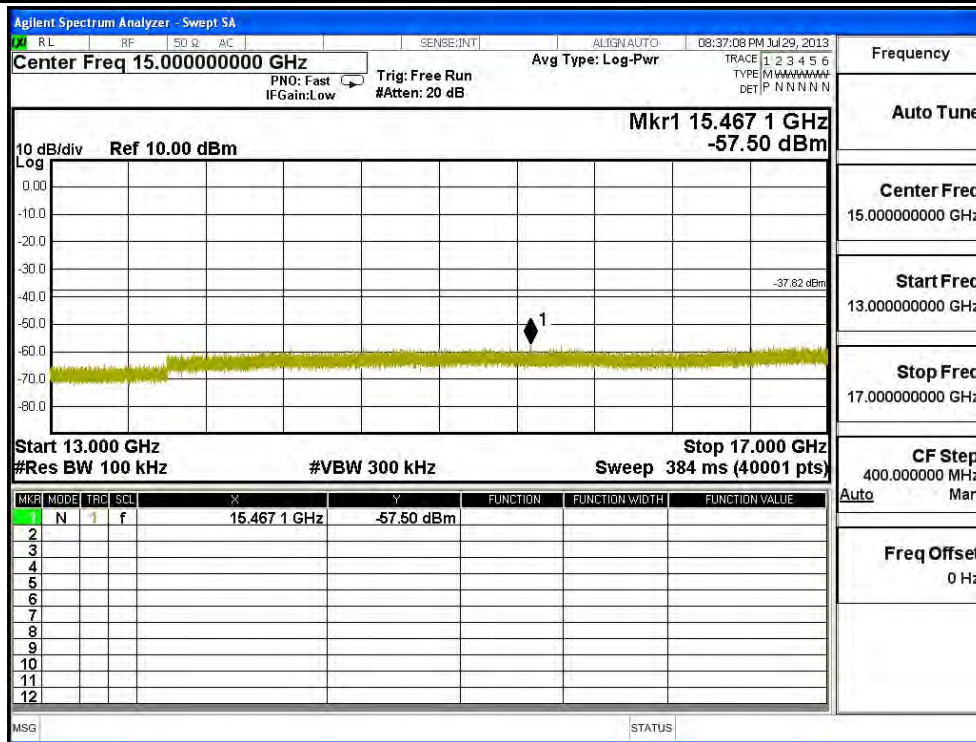

Frequency	
Auto Tune	
Center Freq	15.00000000 GHz
Start Freq	13.00000000 GHz
Stop Freq	17.00000000 GHz
CF Step	400.000000 MHz
Auto Man	
Freq Offset	0 Hz