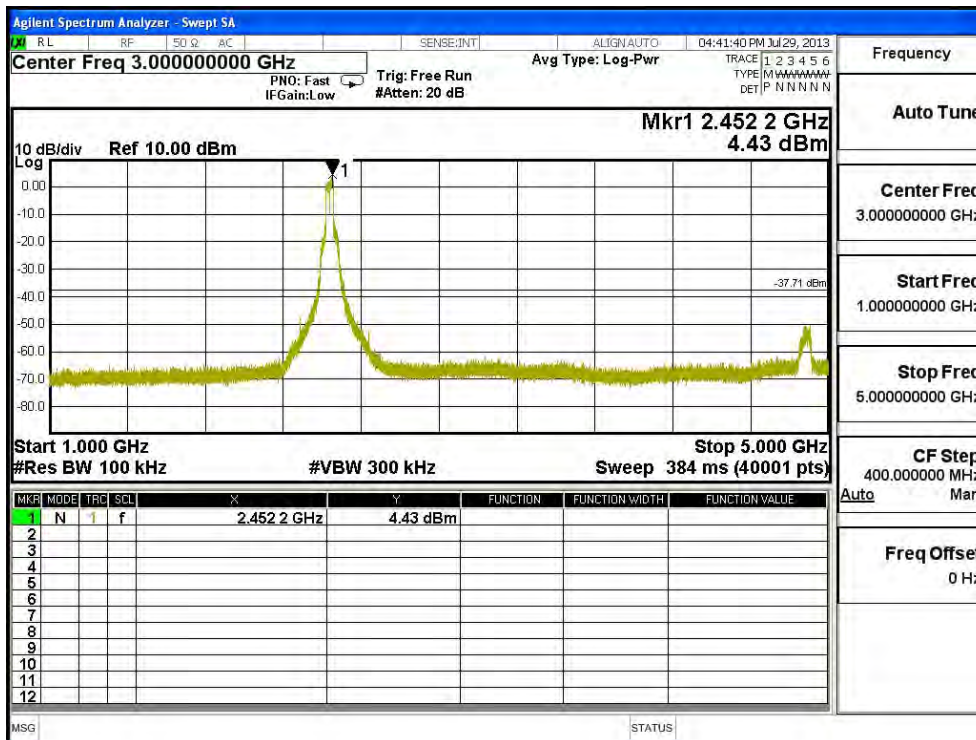

Channel 06 (2437MHz) 30MHz -25GHz-Chain C

Channel 11 (2462MHz) 30MHz -25GHz-Chain C

Product : SpectraGuard® Access Point / Sensor
 Test Item : RF Antenna Conducted Spurious
 Test Site : No.3 OATS
 Test Mode : Mode 5: Transmit - 802.11n-40BW_45Mbps(2.4G Band)(Dipole Antenna)

Channel 01 (2422MHz) 30MHz -25GHz-Chain A

Channel 04 (2437MHz) 30MHz -25GHz-Chain A

Channel 07 (2452MHz) 30MHz -25GHz-Chain A

Channel 01 (2422MHz) 30MHz -25GHz-Chain B

Channel 04 (2437MHz) 30MHz -25GHz-Chain B