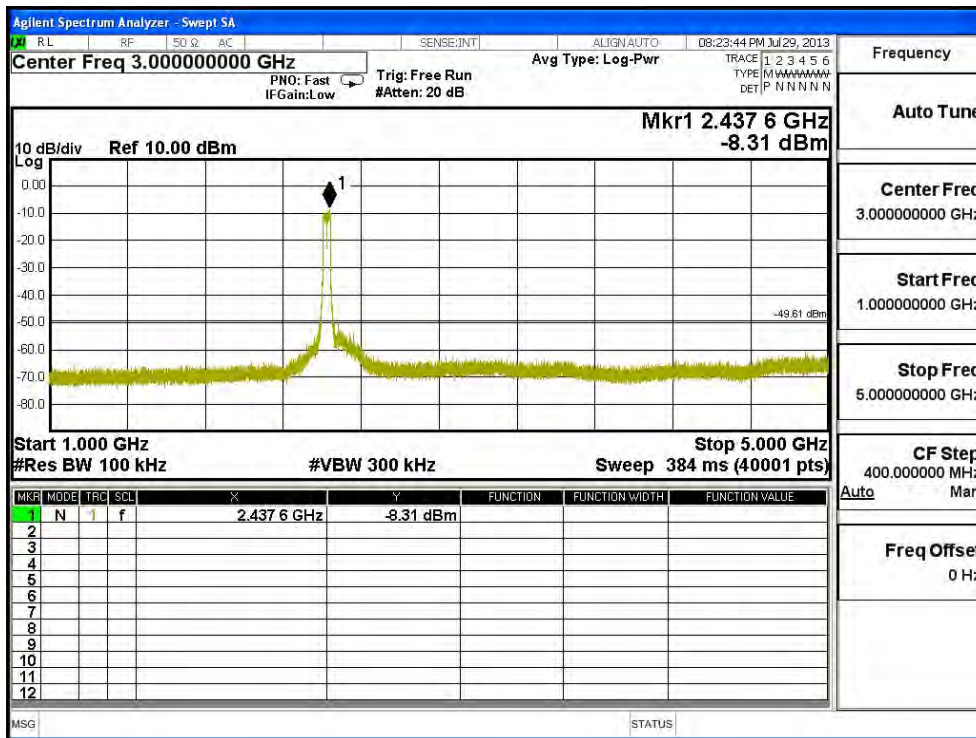

Channel 07 (2452MHz) 30MHz -25GHz-Chain B

Channel 01 (2422MHz) 30MHz -25GHz-Chain C

| | |
|-------------|----------------|
| Frequency | |
| Auto Tune | |
| Center Freq | 7.00000000 GHz |
| Start Freq | 5.00000000 GHz |
| Stop Freq | 9.00000000 GHz |
| CF Step | 400.000000 MHz |
| Auto | Man |
| Freq Offset | 0 Hz |