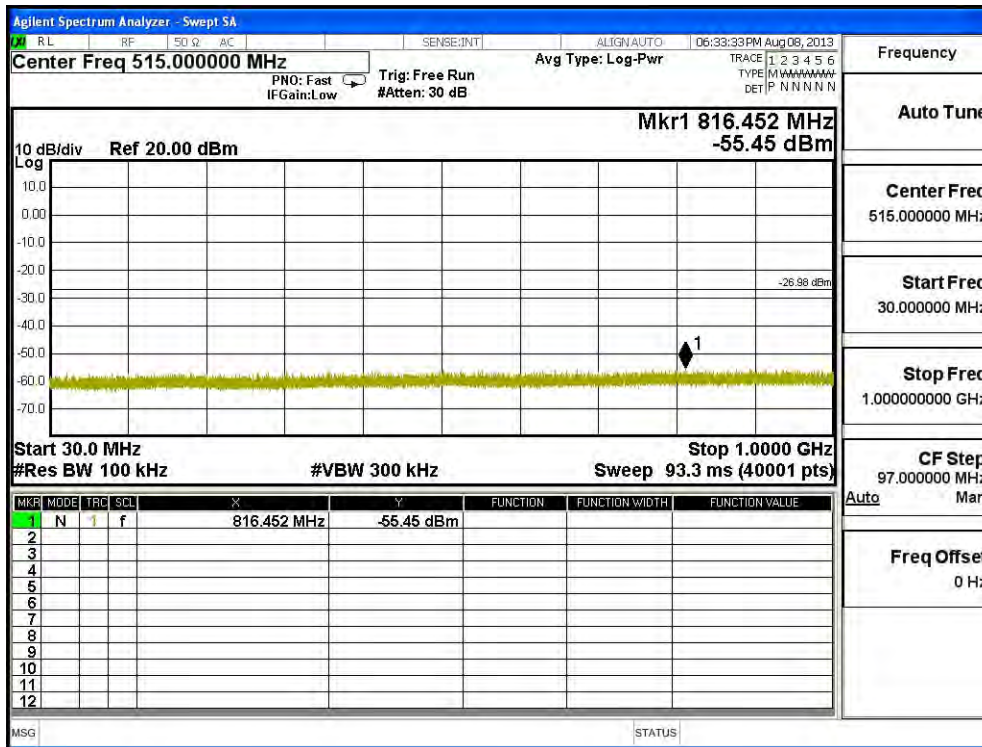

Channel 157 (5785MHz) 30MHz -40GHz-Chain A