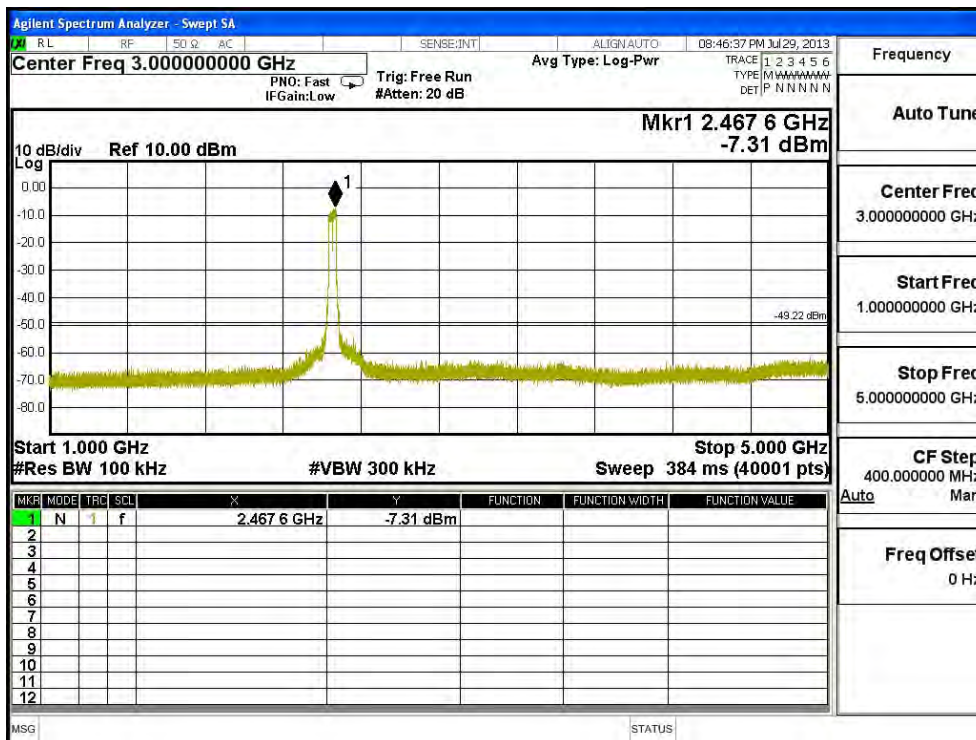

Channel 07 (2452MHz) 30MHz -25GHz-Chain C