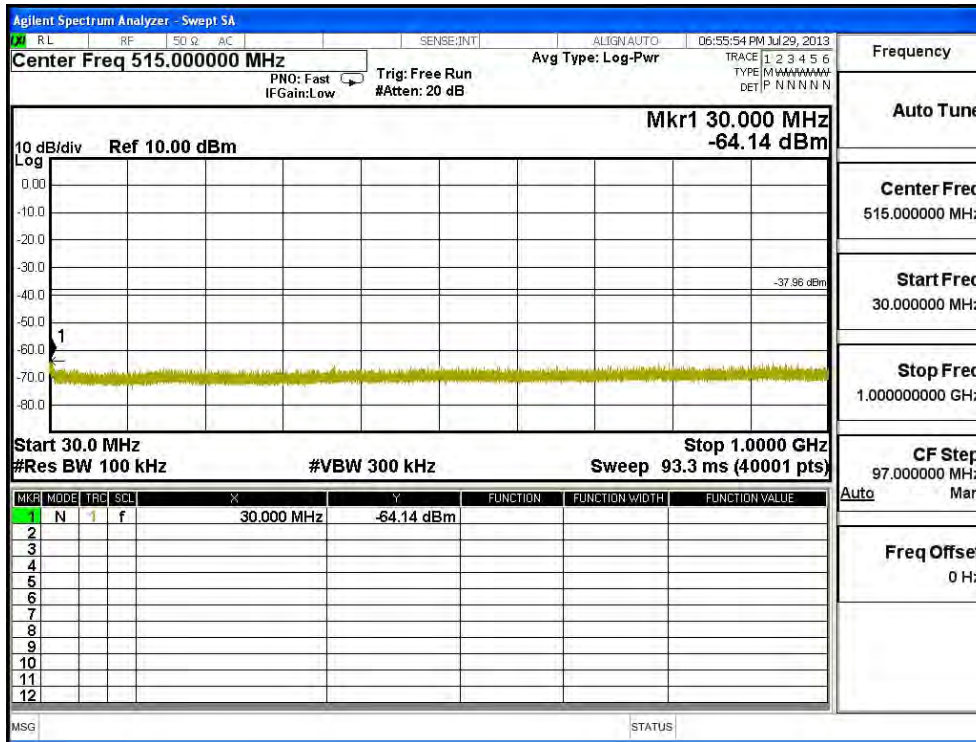

Channel 01 (2422MHz) 30MHz -25GHz-Chain A

Channel 04 (2437MHz) 30MHz -25GHz-Chain A

Channel 07 (2452MHz) 30MHz -25GHz-Chain A

Channel 01 (2422MHz) 30MHz -25GHz-Chain B

Channel 04 (2437MHz) 30MHz -25GHz-Chain B