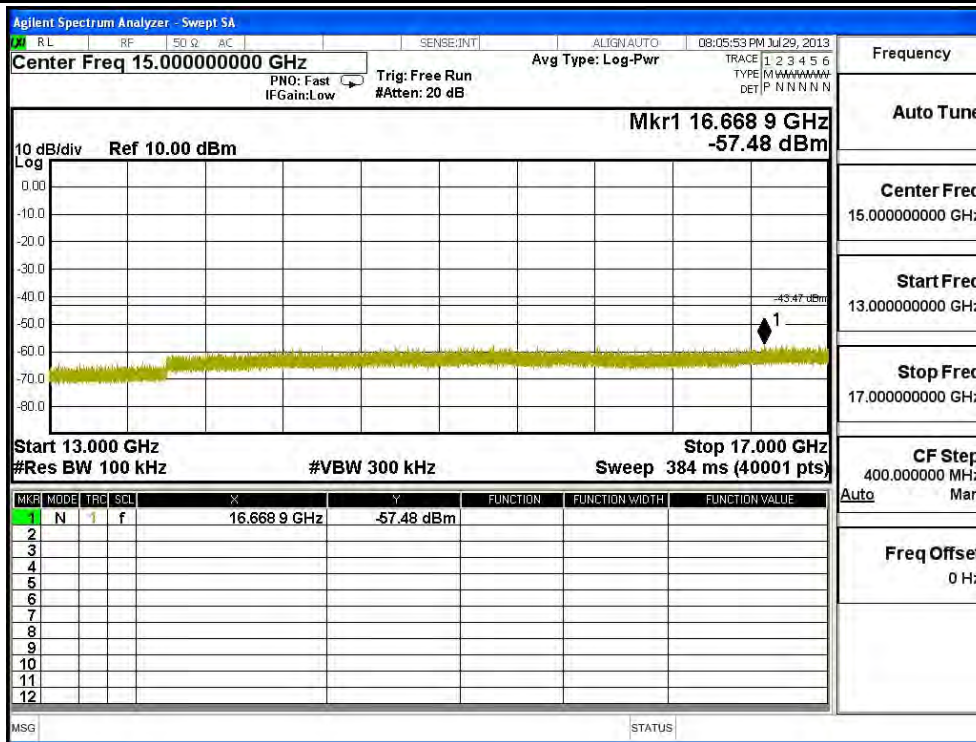

Channel 11 (2462MHz) 30MHz -25GHz-Chain B

Channel 01 (2412MHz) 30MHz -25GHz-Chain C

| | |
|-------------|------------------|
| Frequency | |
| Auto Tune | |
| Center Freq | 15.000000000 GHz |
| Start Freq | 13.000000000 GHz |
| Stop Freq | 17.000000000 GHz |
| CF Step | 400.0000000 MHz |
| Auto Man | |
| Freq Offset | 0 Hz |

Channel 06 (2437MHz) 30MHz -25GHz-Chain C

Channel 11 (2462MHz) 30MHz -25GHz-Chain C

Product : SpectraGuard® Access Point / Sensor
 Test Item : RF Antenna Conducted Spurious
 Test Site : No.3 OATS
 Test Mode : Mode 5: Transmit - 802.11n-40BW_45Mbps(2.4G Band)(Dipole Antenna)