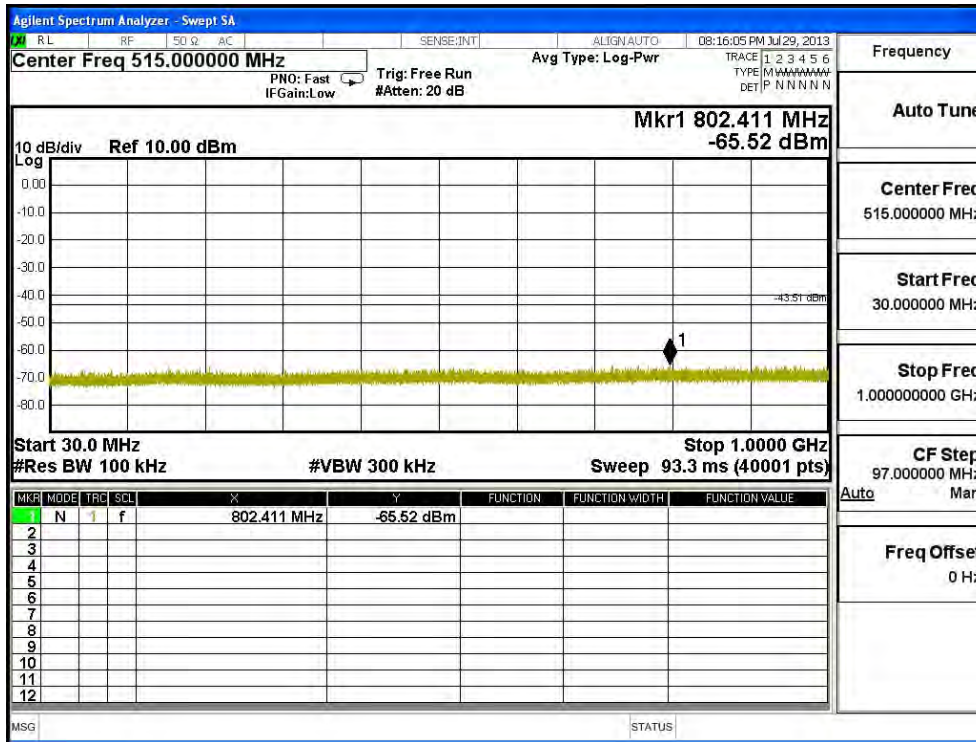

Channel 06 (2437MHz) 30MHz -25GHz-Chain C

Channel 11 (2462MHz) 30MHz -25GHz-Chain C

Product : SpectraGuard® Access Point / Sensor
 Test Item : RF Antenna Conducted Spurious
 Test Site : No.3 OATS
 Test Mode : Mode 5: Transmit - 802.11n-40BW_45Mbps(2.4G Band)(Dipole Antenna)