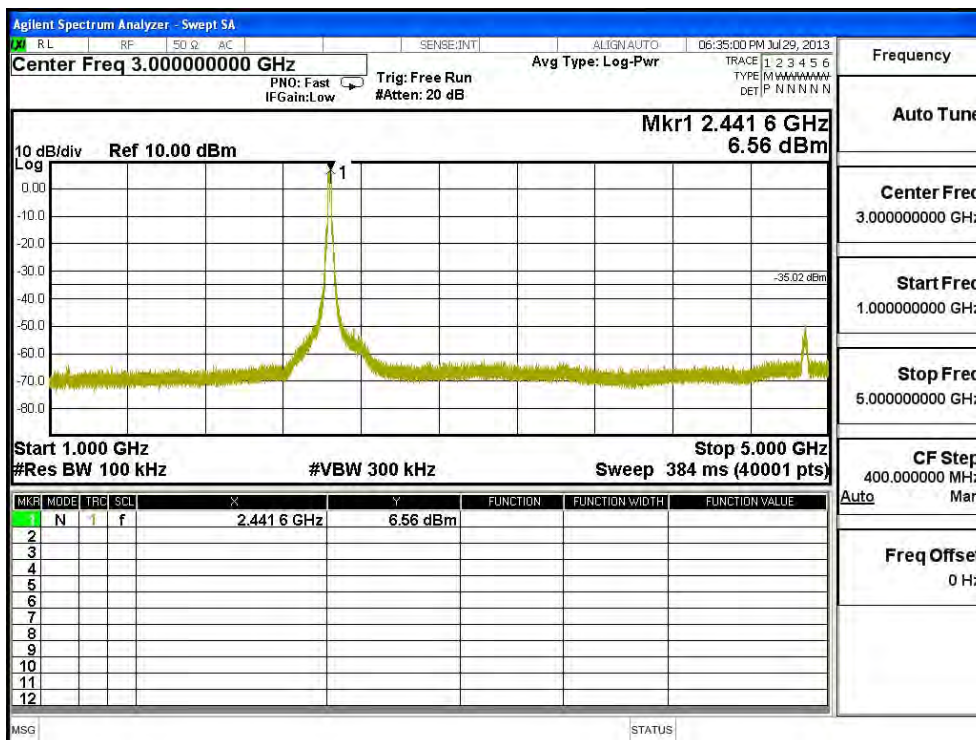

Channel 06 (2437MHz) 30MHz -25GHz-Chain B