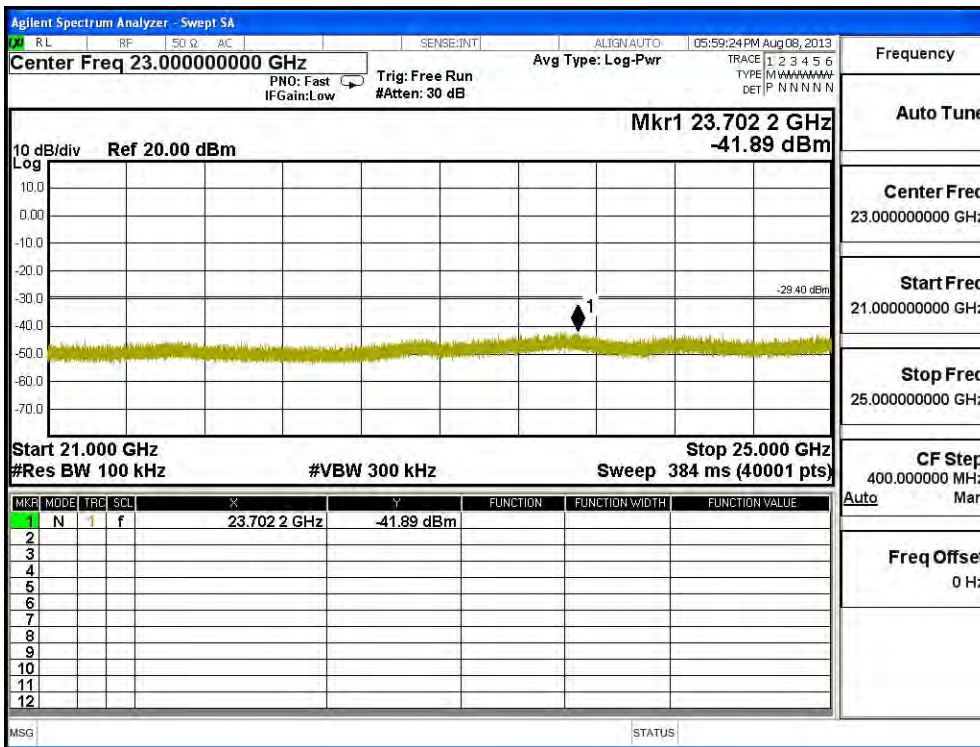

| | |
|-------------|-----------------|
| Frequency | |
| Auto Tune | |
| Center Freq | 19.00000000 GHz |
| Start Freq | 17.00000000 GHz |
| Stop Freq | 21.00000000 GHz |
| CF Step | 400.000000 MHz |
| Auto | Man |
| Freq Offset | 0 Hz |

Product : SpectraGuard® Access Point / Sensor
 Test Item : RF Antenna Conducted Spurious
 Test Site : No.3 OATS
 Test Mode : Mode 6: Transmit - 802.11n-20BW_21.7Mbps(5G Band)(Dipole Antenna)

Channel 49 (5745MHz) 30MHz -40GHz-Chain A