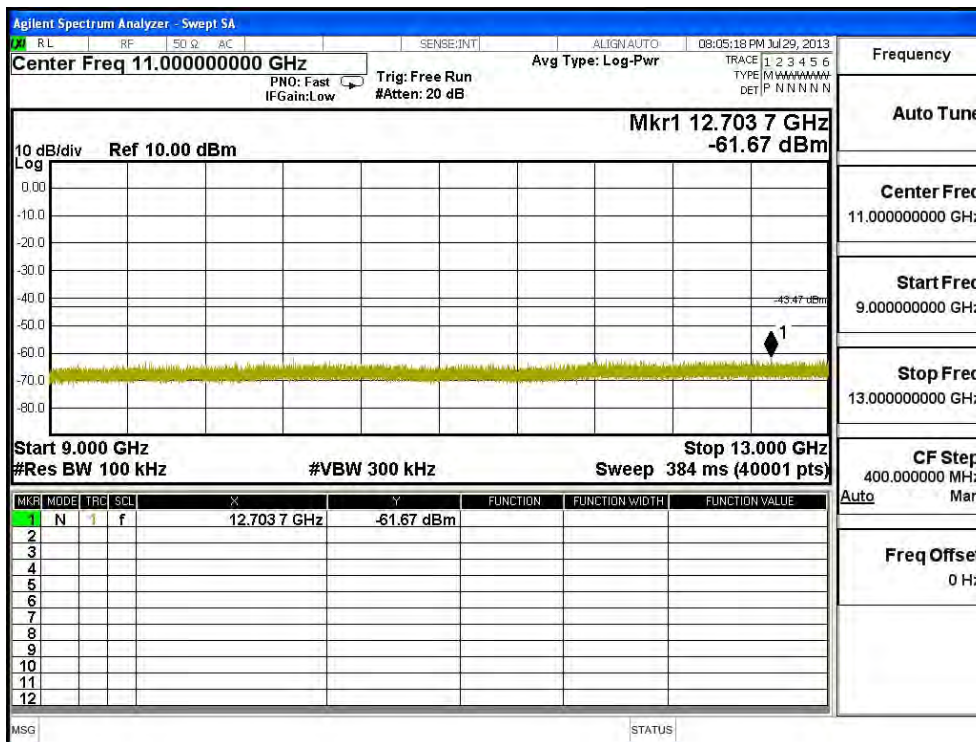

Channel 11 (2462MHz) 30MHz -25GHz-Chain B

Channel 01 (2412MHz) 30MHz -25GHz-Chain C

| | |
|-------------|------------------|
| Frequency | |
| Auto Tune | |
| Center Freq | 15.000000000 GHz |
| Start Freq | 13.000000000 GHz |
| Stop Freq | 17.000000000 GHz |
| CF Step | 400.0000000 MHz |
| Auto Man | |
| Freq Offset | 0 Hz |