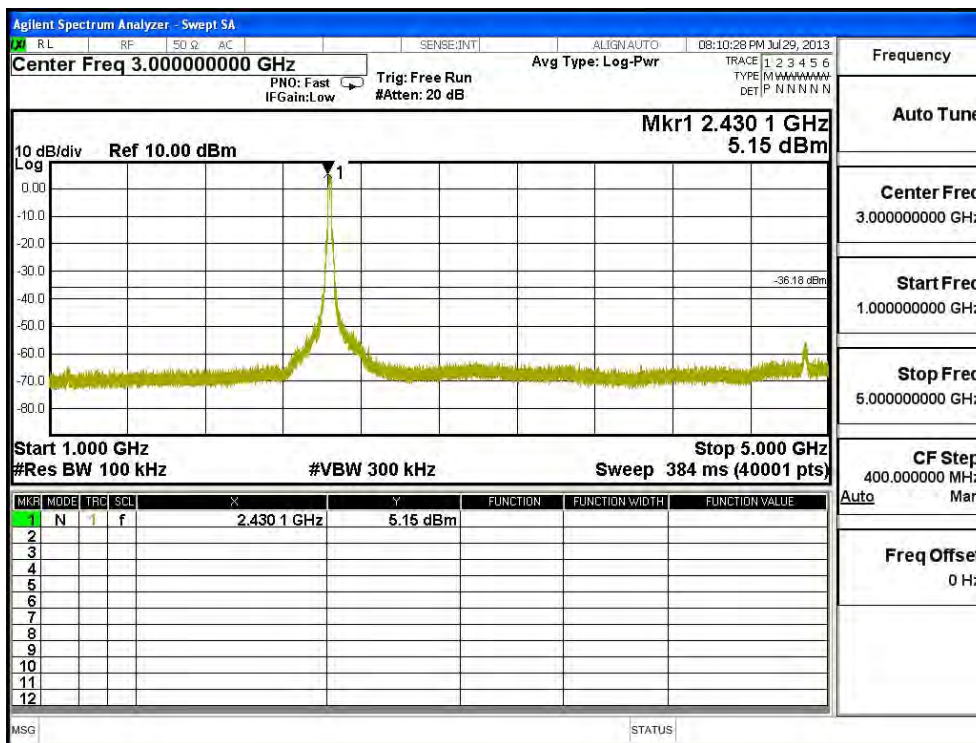

Channel 11 (2462MHz) 30MHz -25GHz-Chain B

Channel 01 (2412MHz) 30MHz -25GHz-Chain C

| | |
|-------------|------------------|
| Frequency | |
| Auto Tune | |
| Center Freq | 15.000000000 GHz |
| Start Freq | 13.000000000 GHz |
| Stop Freq | 17.000000000 GHz |
| CF Step | 400.0000000 MHz |
| Auto Man | |
| Freq Offset | 0 Hz |

Channel 06 (2437MHz) 30MHz -25GHz-Chain C

Channel 11 (2462MHz) 30MHz -25GHz-Chain C

Product : SpectraGuard® Access Point / Sensor
 Test Item : RF Antenna Conducted Spurious
 Test Site : No.3 OATS
 Test Mode : Mode 5: Transmit - 802.11n-40BW_45Mbps(2.4G Band)(Dipole Antenna)