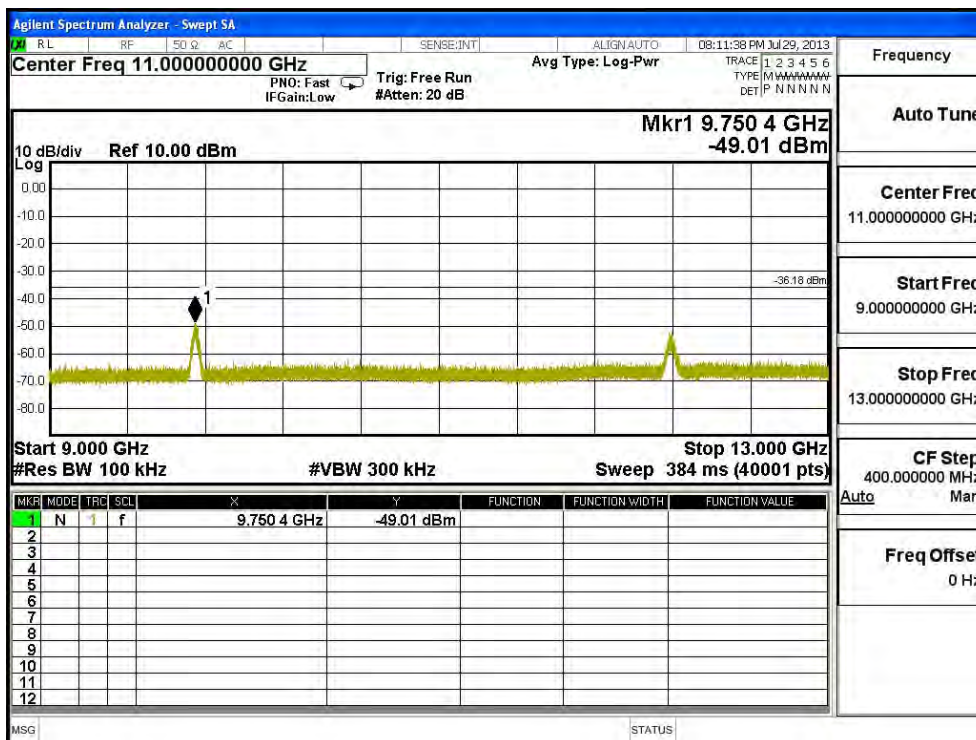

Channel 11 (2462MHz) 30MHz -25GHz-Chain B

Channel 01 (2412MHz) 30MHz -25GHz-Chain C

| | |
|-------------|------------------|
| Frequency | |
| Auto Tune | |
| Center Freq | 15.000000000 GHz |
| Start Freq | 13.000000000 GHz |
| Stop Freq | 17.000000000 GHz |
| CF Step | 400.0000000 MHz |
| Auto Man | |
| Freq Offset | 0 Hz |

Channel 06 (2437MHz) 30MHz -25GHz-Chain C

Channel 11 (2462MHz) 30MHz -25GHz-Chain C

Product : SpectraGuard® Access Point / Sensor
 Test Item : RF Antenna Conducted Spurious
 Test Site : No.3 OATS
 Test Mode : Mode 5: Transmit - 802.11n-40BW_45Mbps(2.4G Band)(Dipole Antenna)