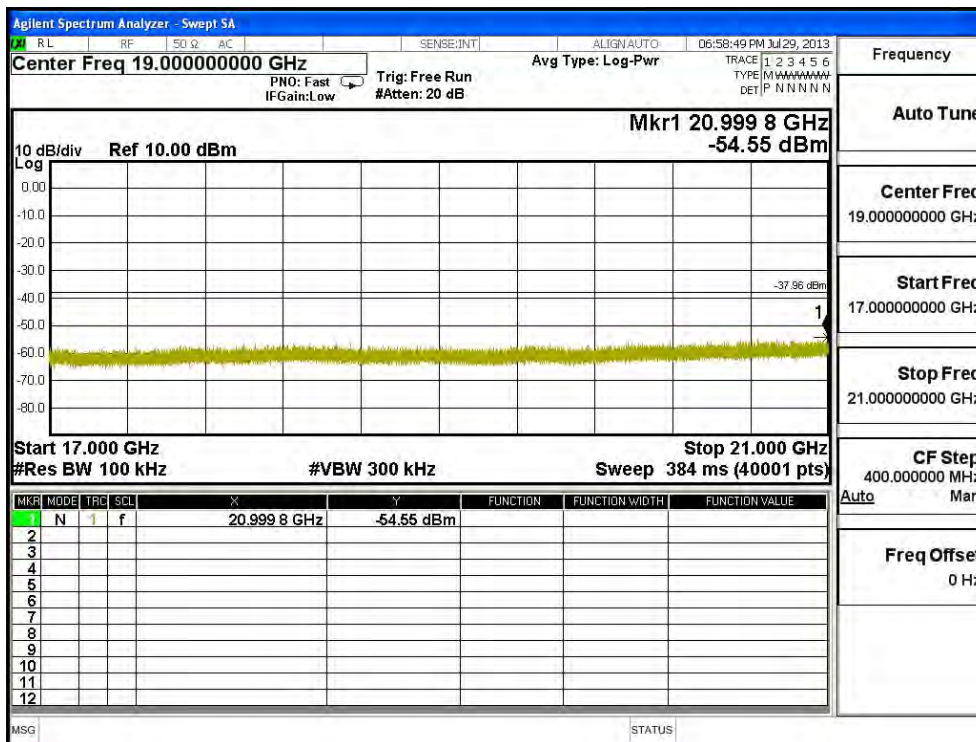

Channel 01 (2422MHz) 30MHz -25GHz-Chain A

Channel 04 (2437MHz) 30MHz -25GHz-Chain A

Channel 07 (2452MHz) 30MHz -25GHz-Chain A

Channel 01 (2422MHz) 30MHz -25GHz-Chain B

Channel 04 (2437MHz) 30MHz -25GHz-Chain B