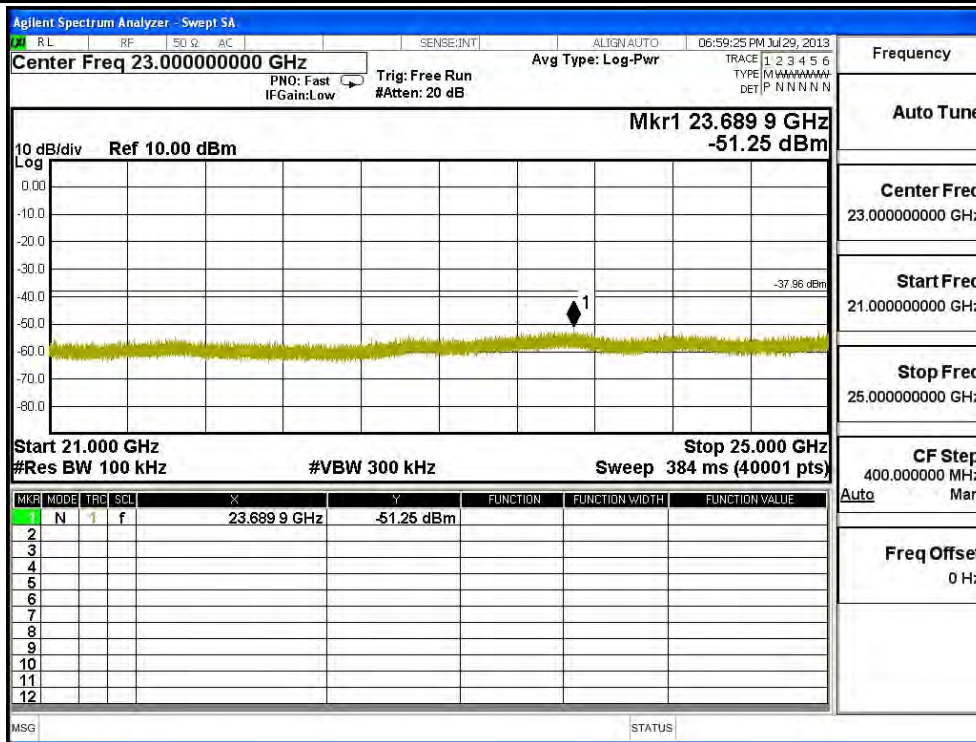

Channel 06 (2437MHz) 30MHz -25GHz-Chain C

Channel 11 (2462MHz) 30MHz -25GHz-Chain C

Product : SpectraGuard® Access Point / Sensor
 Test Item : RF Antenna Conducted Spurious
 Test Site : No.3 OATS
 Test Mode : Mode 5: Transmit - 802.11n-40BW_45Mbps(2.4G Band)(Dipole Antenna)

Channel 01 (2422MHz) 30MHz -25GHz-Chain A

Channel 04 (2437MHz) 30MHz -25GHz-Chain A

Channel 07 (2452MHz) 30MHz -25GHz-Chain A

Channel 01 (2422MHz) 30MHz -25GHz-Chain B

Channel 04 (2437MHz) 30MHz -25GHz-Chain B