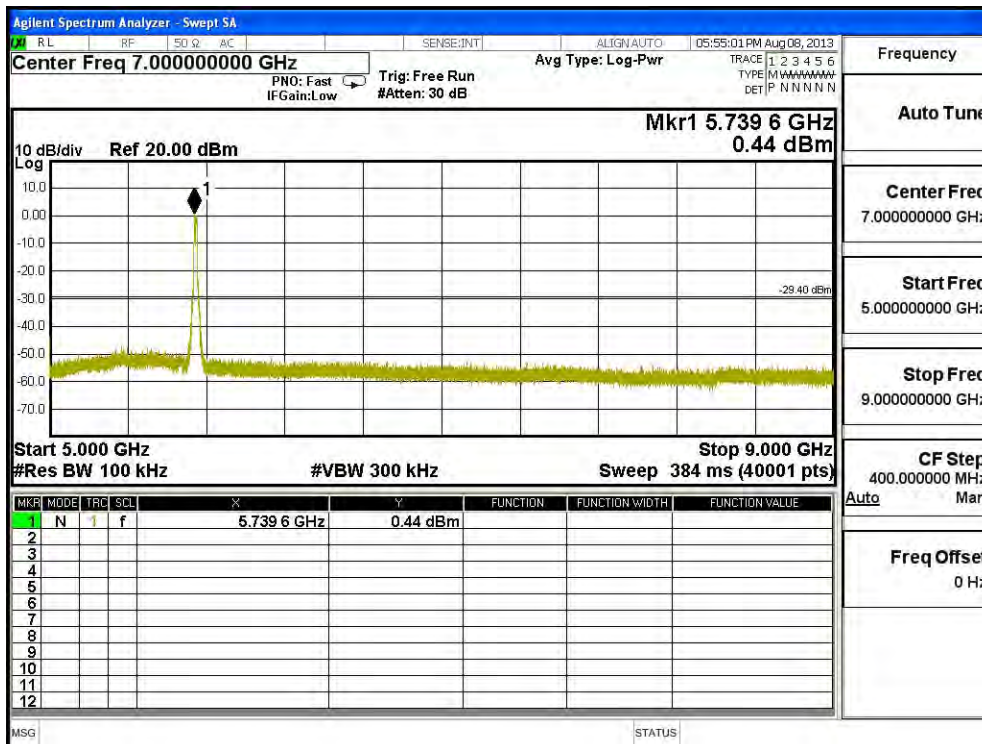

Channel 07 (2452MHz) 30MHz -25GHz-Chain C

| | |
|-------------|-----------------|
| Frequency | |
| Auto Tune | |
| Center Freq | 15.00000000 GHz |
| Start Freq | 13.00000000 GHz |
| Stop Freq | 17.00000000 GHz |
| CF Step | 400.000000 MHz |
| Auto | Man |
| Freq Offset | 0 Hz |

Product : SpectraGuard® Access Point / Sensor
 Test Item : RF Antenna Conducted Spurious
 Test Site : No.3 OATS
 Test Mode : Mode 6: Transmit - 802.11n-20BW_21.7Mbps(5G Band)(Dipole Antenna)

Channel 49 (5745MHz) 30MHz -40GHz-Chain A