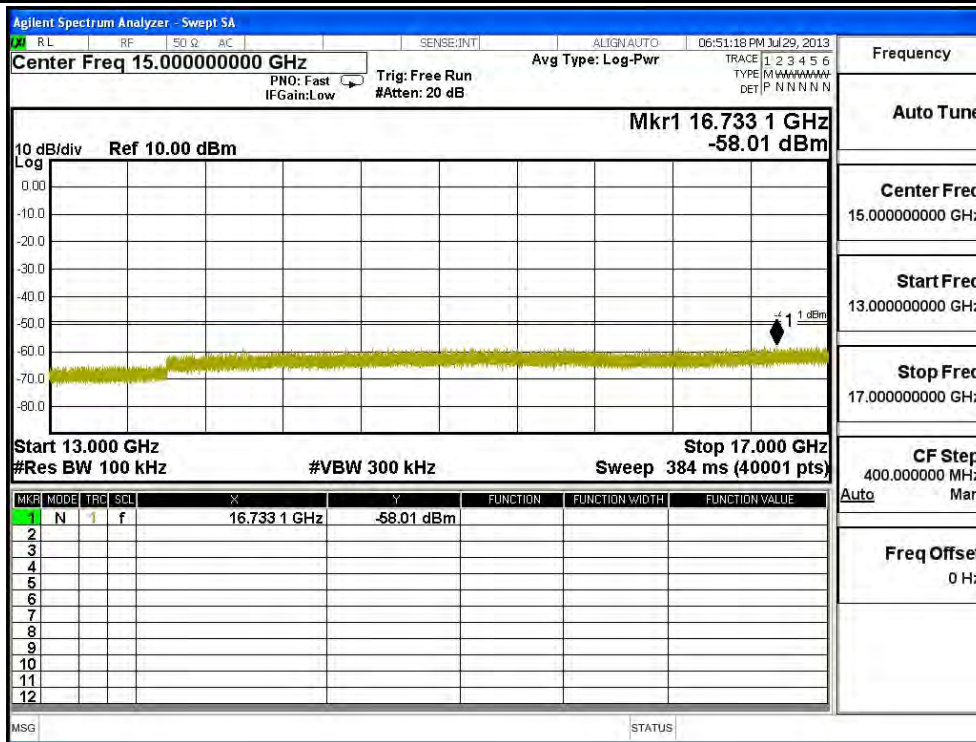

Channel 06 (2437MHz) 30MHz -25GHz-Chain C

Channel 11 (2462MHz) 30MHz -25GHz-Chain C

Product : SpectraGuard® Access Point / Sensor
 Test Item : RF Antenna Conducted Spurious
 Test Site : No.3 OATS
 Test Mode : Mode 5: Transmit - 802.11n-40BW_45Mbps(2.4G Band)(Dipole Antenna)

Channel 01 (2422MHz) 30MHz -25GHz-Chain A

Channel 04 (2437MHz) 30MHz -25GHz-Chain A

Channel 07 (2452MHz) 30MHz -25GHz-Chain A

Channel 01 (2422MHz) 30MHz -25GHz-Chain B

Channel 04 (2437MHz) 30MHz -25GHz-Chain B