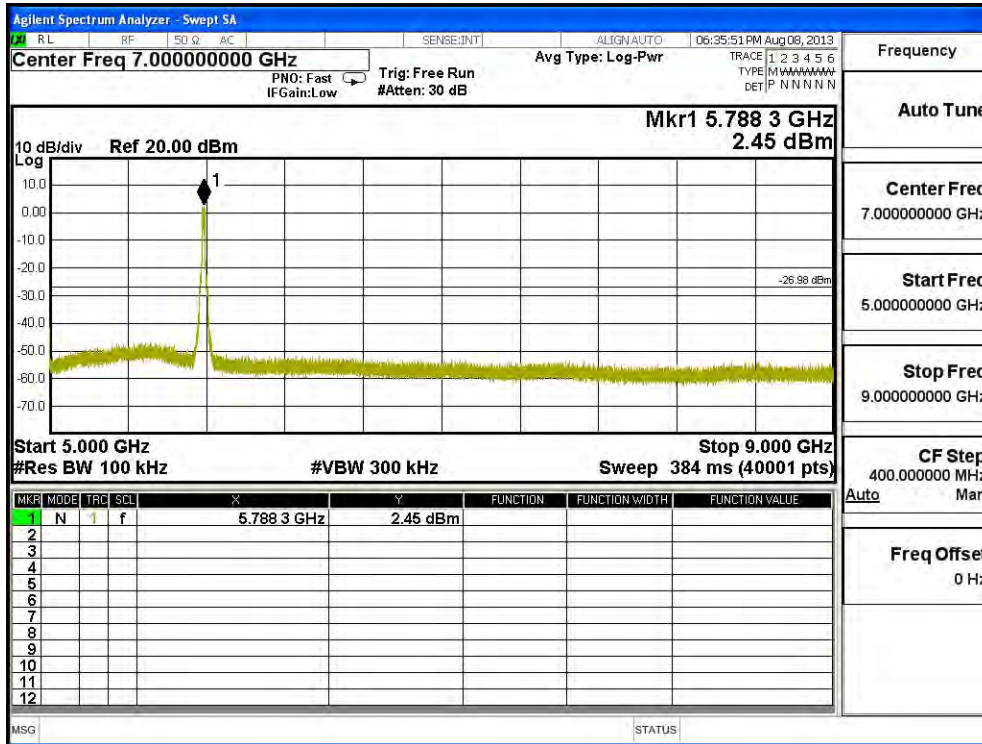

Frequency	
Auto Tune	
Center Freq	7.000000000 GHz
Start Freq	5.000000000 GHz
Stop Freq	9.000000000 GHz
CF Step	400.000000 MHz
Auto	Man
Freq Offset	0 Hz