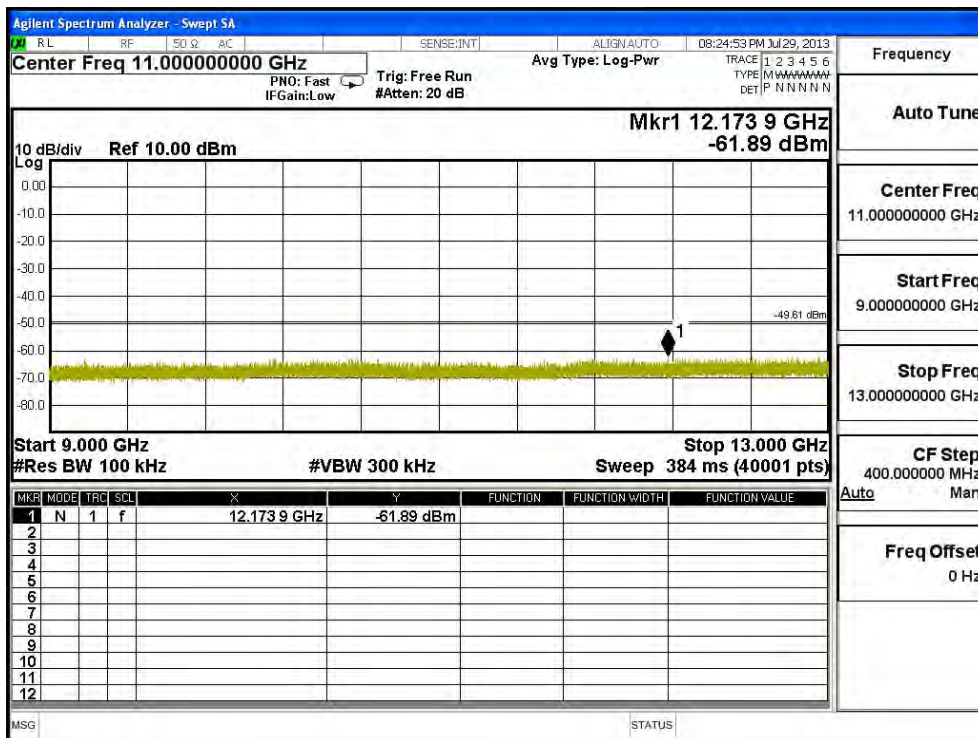

Channel 07 (2452MHz) 30MHz -25GHz-Chain B

Channel 01 (2422MHz) 30MHz -25GHz-Chain C

| | |
|-------------|----------------|
| Frequency | |
| Auto Tune | |
| Center Freq | 7.00000000 GHz |
| Start Freq | 5.00000000 GHz |
| Stop Freq | 9.00000000 GHz |
| CF Step | 400.000000 MHz |
| Auto | Man |
| Freq Offset | 0 Hz |