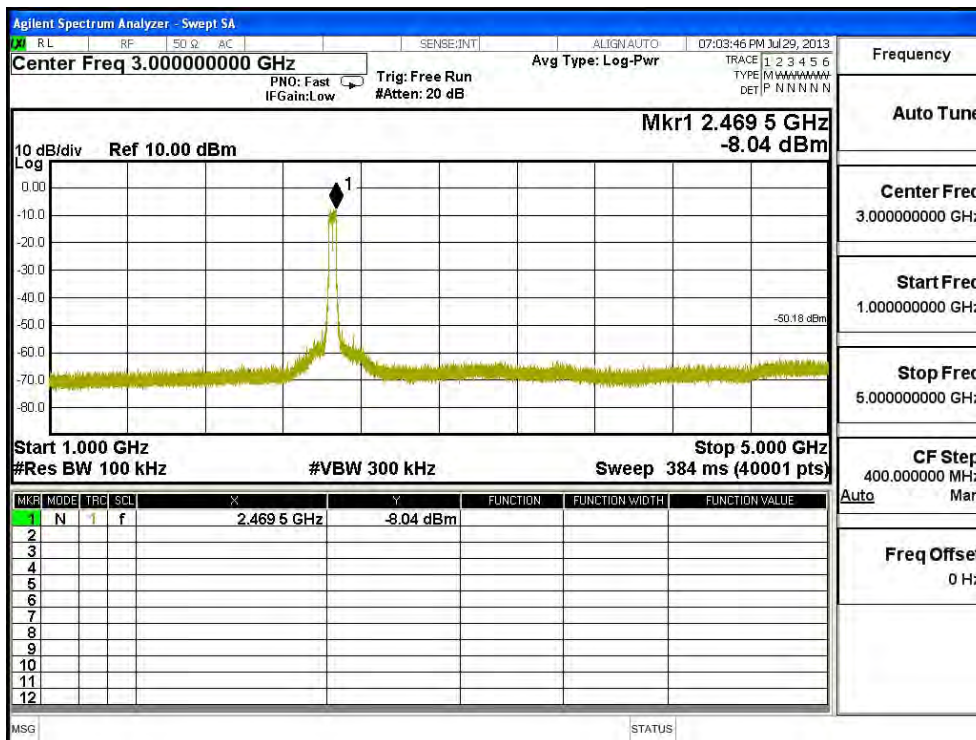

Channel 07 (2452MHz) 30MHz -25GHz-Chain B