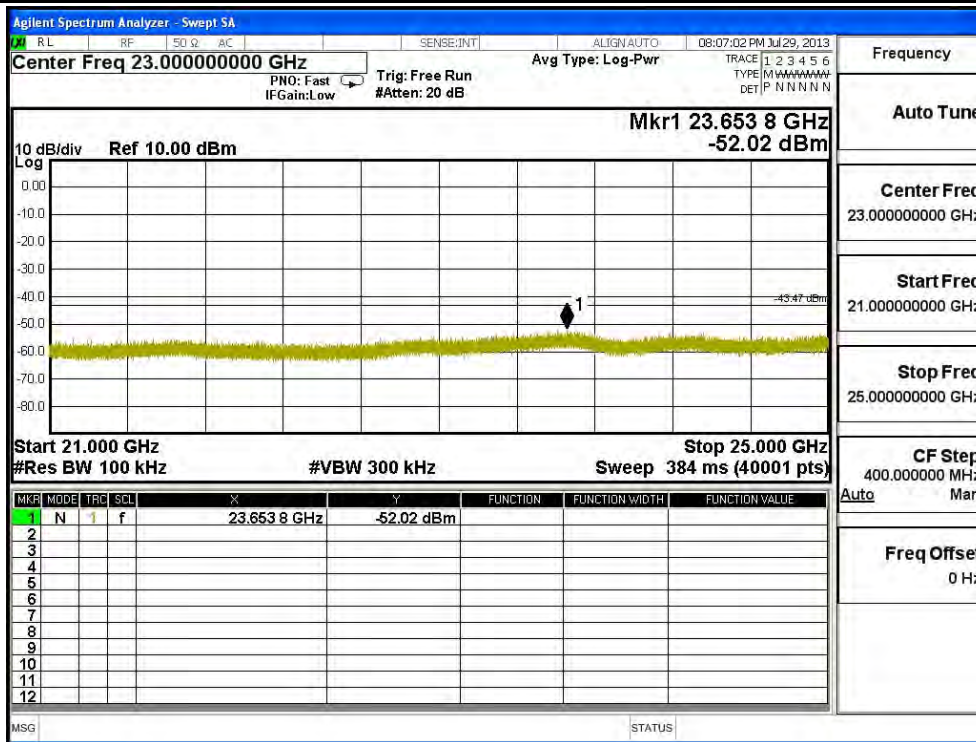

Channel 11 (2462MHz) 30MHz -25GHz-Chain B

Channel 01 (2412MHz) 30MHz -25GHz-Chain C

| | |
|-------------|------------------|
| Frequency | |
| Auto Tune | |
| Center Freq | 15.000000000 GHz |
| Start Freq | 13.000000000 GHz |
| Stop Freq | 17.000000000 GHz |
| CF Step | 400.0000000 MHz |
| Auto Man | |
| Freq Offset | 0 Hz |

Channel 06 (2437MHz) 30MHz -25GHz-Chain C

Channel 11 (2462MHz) 30MHz -25GHz-Chain C

Product : SpectraGuard® Access Point / Sensor
 Test Item : RF Antenna Conducted Spurious
 Test Site : No.3 OATS
 Test Mode : Mode 5: Transmit - 802.11n-40BW_45Mbps(2.4G Band)(Dipole Antenna)