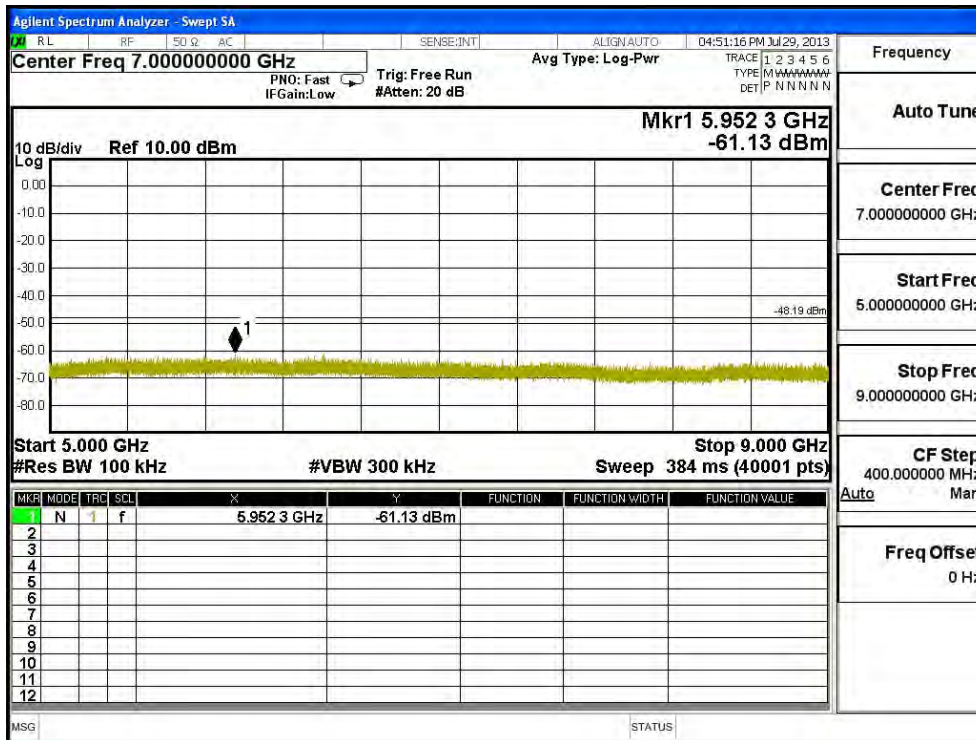

Channel 01 (2422MHz) 30MHz -25GHz-Chain A

Channel 04 (2437MHz) 30MHz -25GHz-Chain A

Channel 07 (2452MHz) 30MHz -25GHz-Chain A

Channel 01 (2422MHz) 30MHz -25GHz-Chain B

Channel 04 (2437MHz) 30MHz -25GHz-Chain B