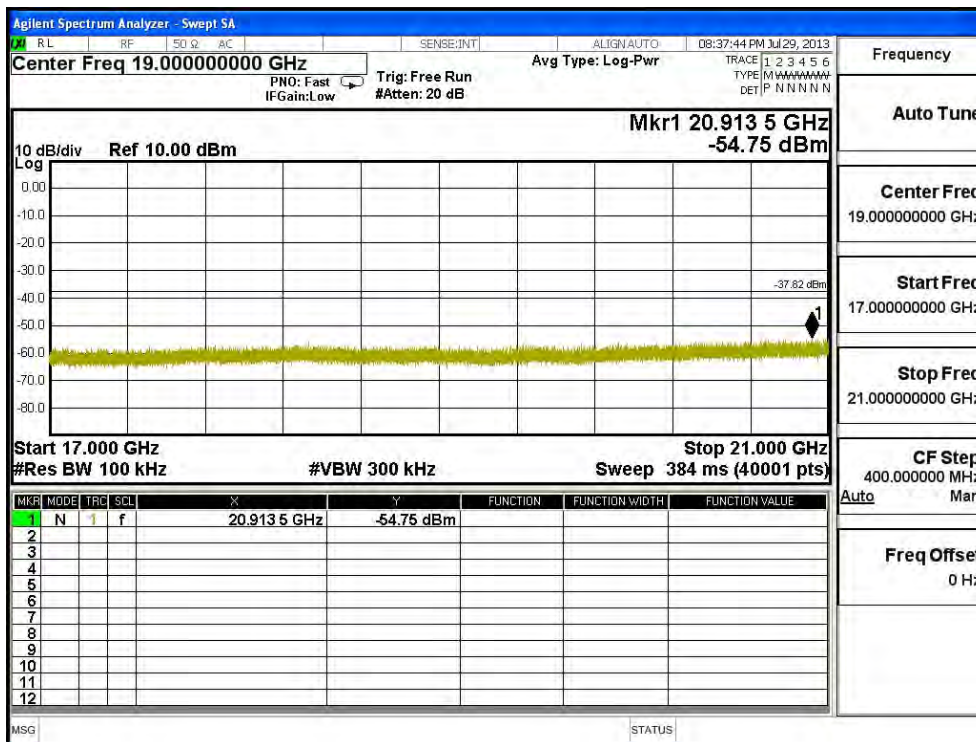

Frequency	
Auto Tune	
Center Freq	19.00000000 GHz
Start Freq	17.00000000 GHz
Stop Freq	21.00000000 GHz
CF Step	400.000000 MHz
Auto Man	
Freq Offset	0 Hz