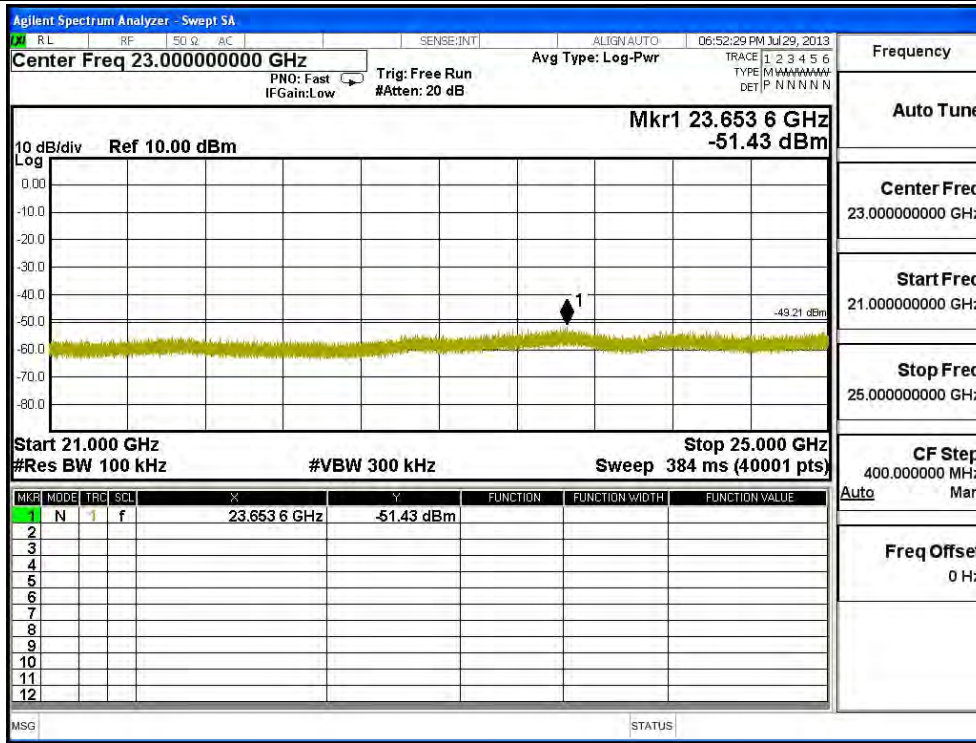

Channel 06 (2437MHz) 30MHz -25GHz-Chain C

Channel 11 (2462MHz) 30MHz -25GHz-Chain C

Product : SpectraGuard® Access Point / Sensor
 Test Item : RF Antenna Conducted Spurious
 Test Site : No.3 OATS
 Test Mode : Mode 5: Transmit - 802.11n-40BW_45Mbps(2.4G Band)(Dipole Antenna)

Channel 01 (2422MHz) 30MHz -25GHz-Chain A

Channel 04 (2437MHz) 30MHz -25GHz-Chain A

Channel 07 (2452MHz) 30MHz -25GHz-Chain A

Channel 01 (2422MHz) 30MHz -25GHz-Chain B

Channel 04 (2437MHz) 30MHz -25GHz-Chain B