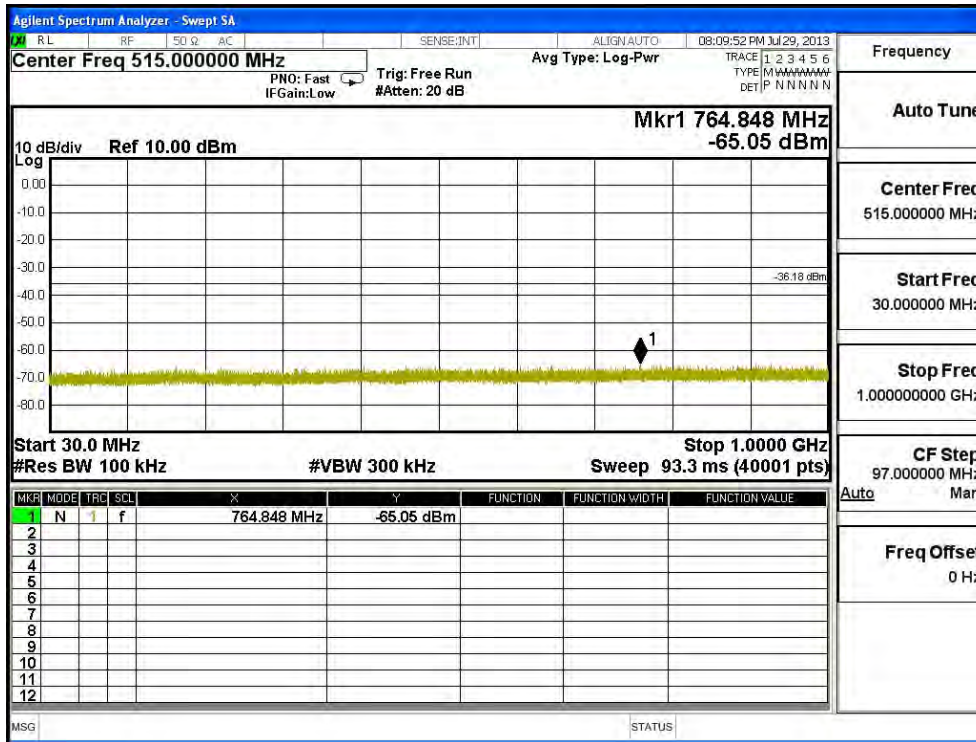

Channel 06 (2437MHz) 30MHz -25GHz-Chain C