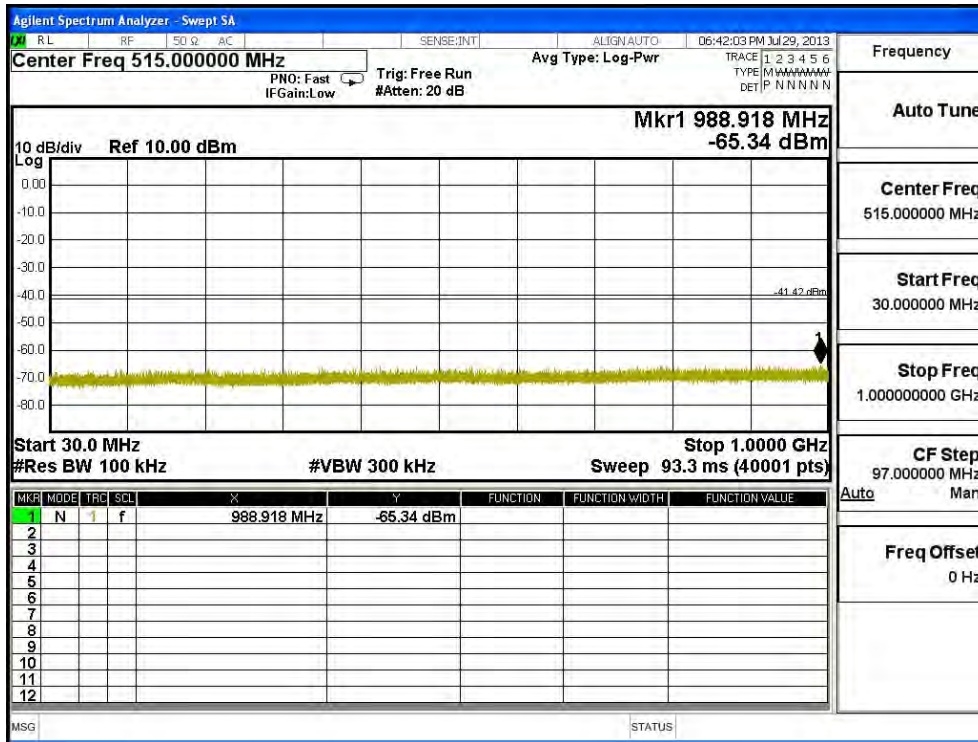

Channel 11 (2462MHz) 30MHz -25GHz-Chain B