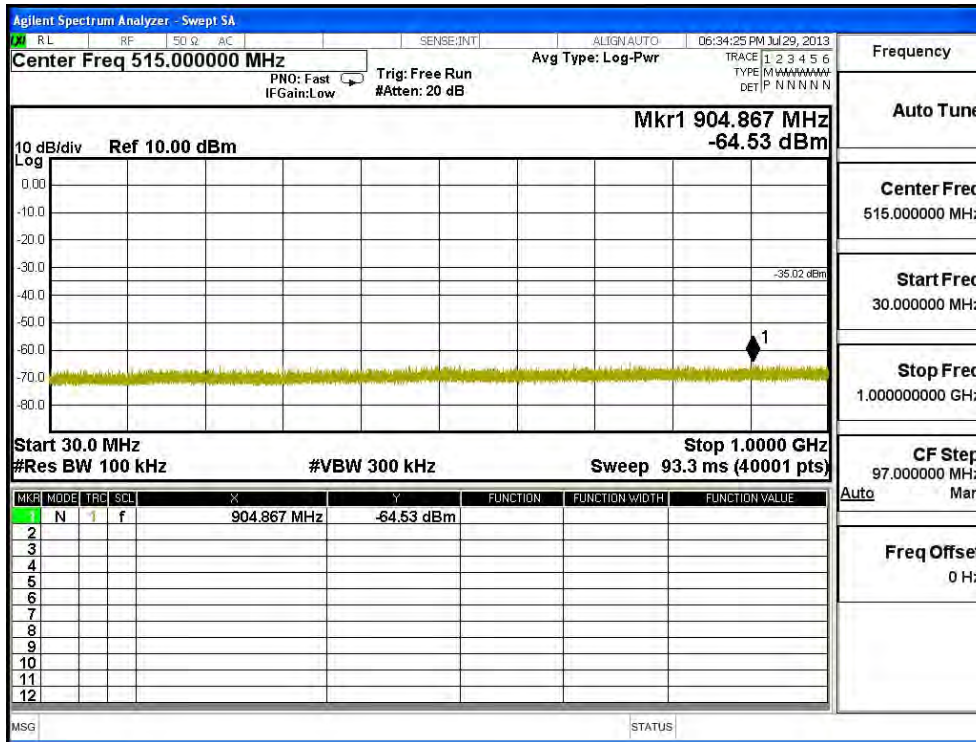

Channel 06 (2437MHz) 30MHz -25GHz-Chain B