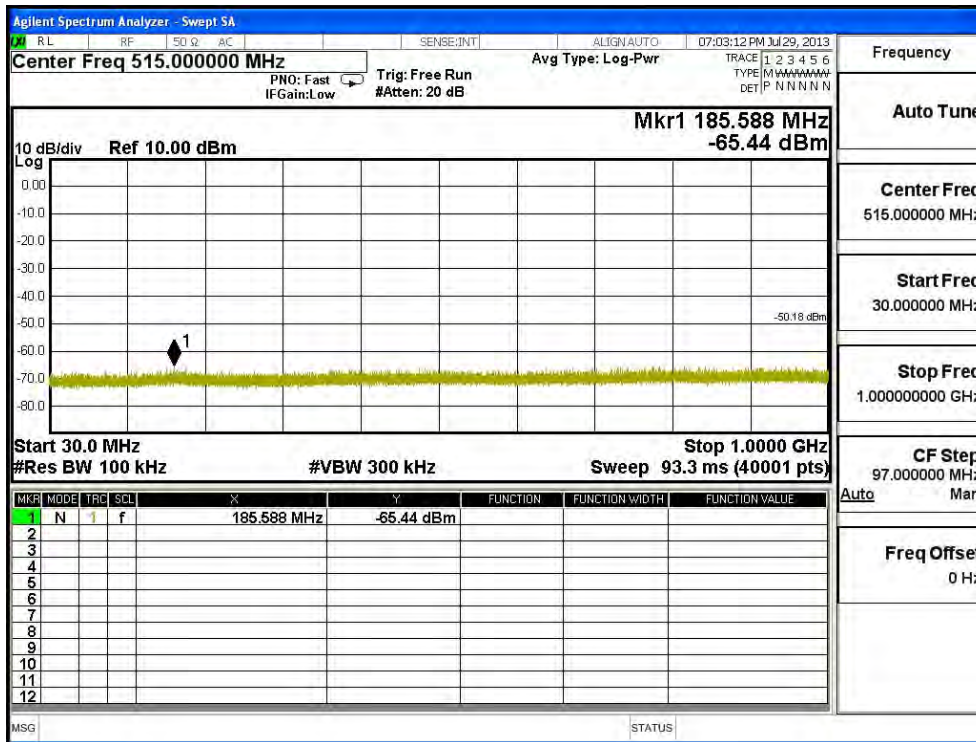

Channel 07 (2452MHz) 30MHz -25GHz-Chain B