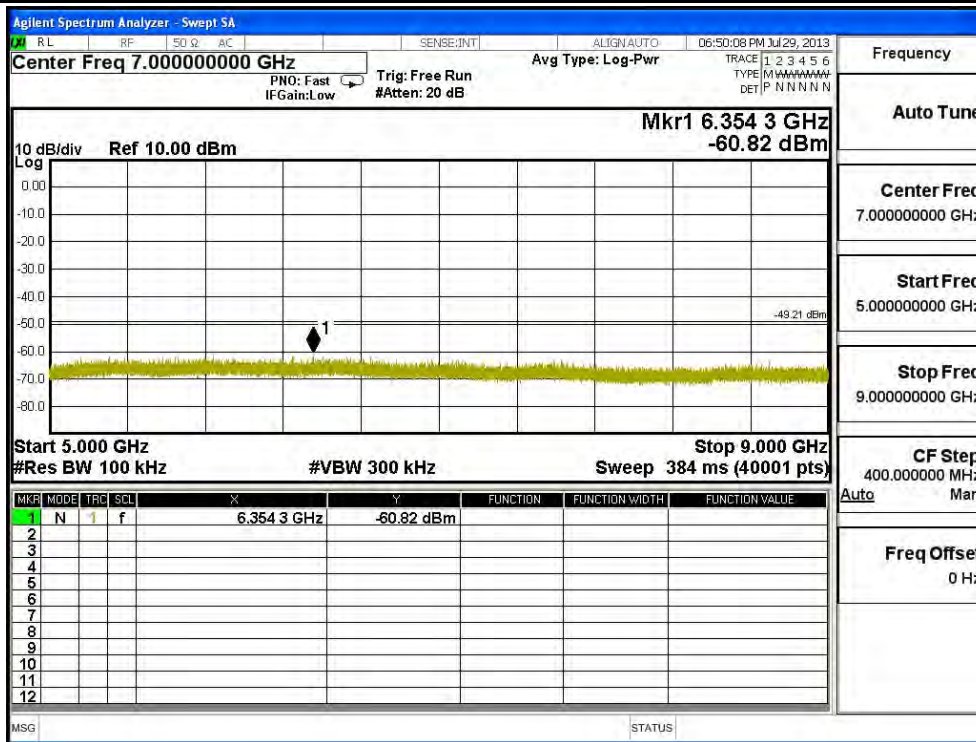

Channel 06 (2437MHz) 30MHz -25GHz-Chain C

Channel 11 (2462MHz) 30MHz -25GHz-Chain C

Product : SpectraGuard® Access Point / Sensor
 Test Item : RF Antenna Conducted Spurious
 Test Site : No.3 OATS
 Test Mode : Mode 5: Transmit - 802.11n-40BW_45Mbps(2.4G Band)(Dipole Antenna)

Channel 01 (2422MHz) 30MHz -25GHz-Chain A

Channel 04 (2437MHz) 30MHz -25GHz-Chain A

Channel 07 (2452MHz) 30MHz -25GHz-Chain A

Channel 01 (2422MHz) 30MHz -25GHz-Chain B

Channel 04 (2437MHz) 30MHz -25GHz-Chain B