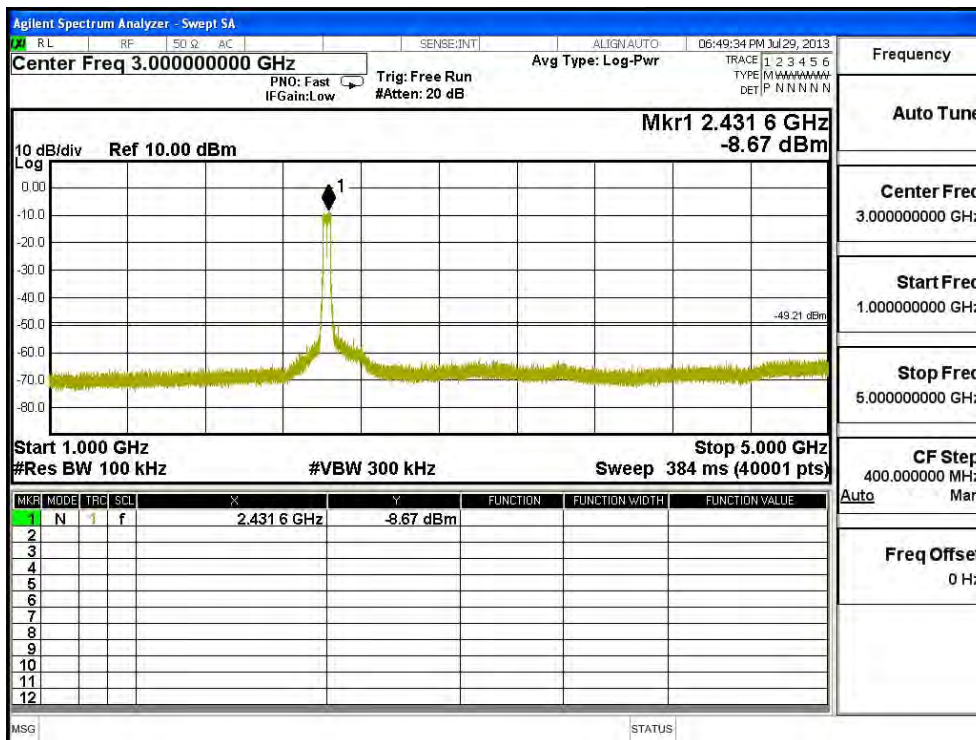

Channel 06 (2437MHz) 30MHz -25GHz-Chain C

Channel 11 (2462MHz) 30MHz -25GHz-Chain C

Product : SpectraGuard® Access Point / Sensor
 Test Item : RF Antenna Conducted Spurious
 Test Site : No.3 OATS
 Test Mode : Mode 5: Transmit - 802.11n-40BW_45Mbps(2.4G Band)(Dipole Antenna)

Channel 01 (2422MHz) 30MHz -25GHz-Chain A

Channel 04 (2437MHz) 30MHz -25GHz-Chain A

Channel 07 (2452MHz) 30MHz -25GHz-Chain A

Channel 01 (2422MHz) 30MHz -25GHz-Chain B

Channel 04 (2437MHz) 30MHz -25GHz-Chain B