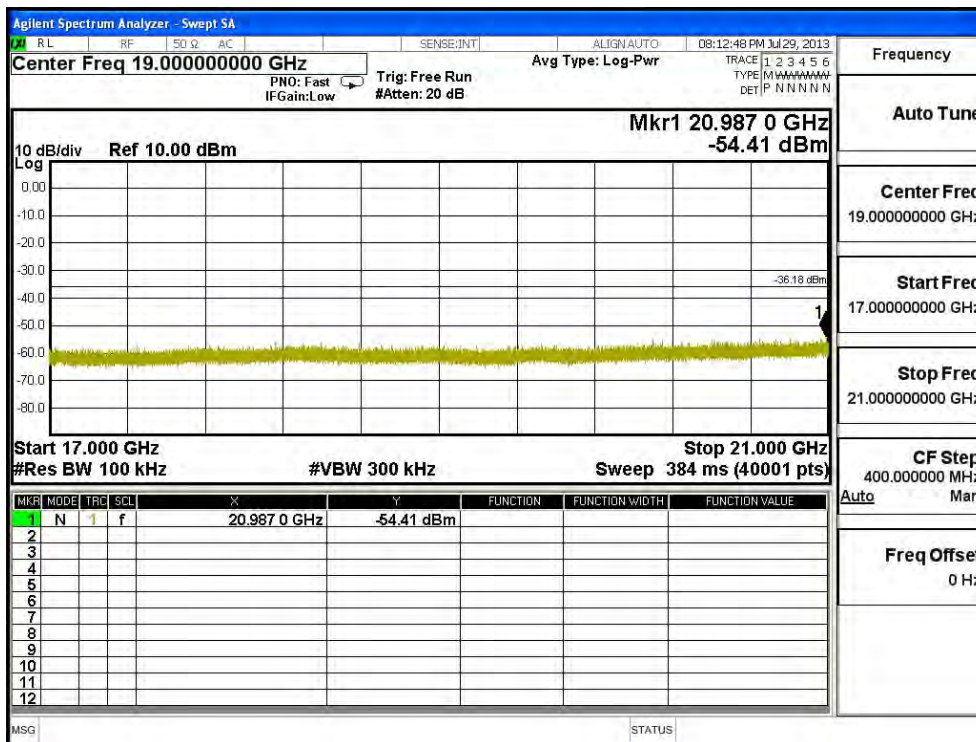

Channel 11 (2462MHz) 30MHz -25GHz-Chain B

Channel 01 (2412MHz) 30MHz -25GHz-Chain C

| | |
|-------------|------------------|
| Frequency | |
| Auto Tune | |
| Center Freq | 15.000000000 GHz |
| Start Freq | 13.000000000 GHz |
| Stop Freq | 17.000000000 GHz |
| CF Step | 400.0000000 MHz |
| Auto Man | |
| Freq Offset | 0 Hz |

Channel 06 (2437MHz) 30MHz -25GHz-Chain C

Channel 11 (2462MHz) 30MHz -25GHz-Chain C

Product : SpectraGuard® Access Point / Sensor
 Test Item : RF Antenna Conducted Spurious
 Test Site : No.3 OATS
 Test Mode : Mode 5: Transmit - 802.11n-40BW_45Mbps(2.4G Band)(Dipole Antenna)