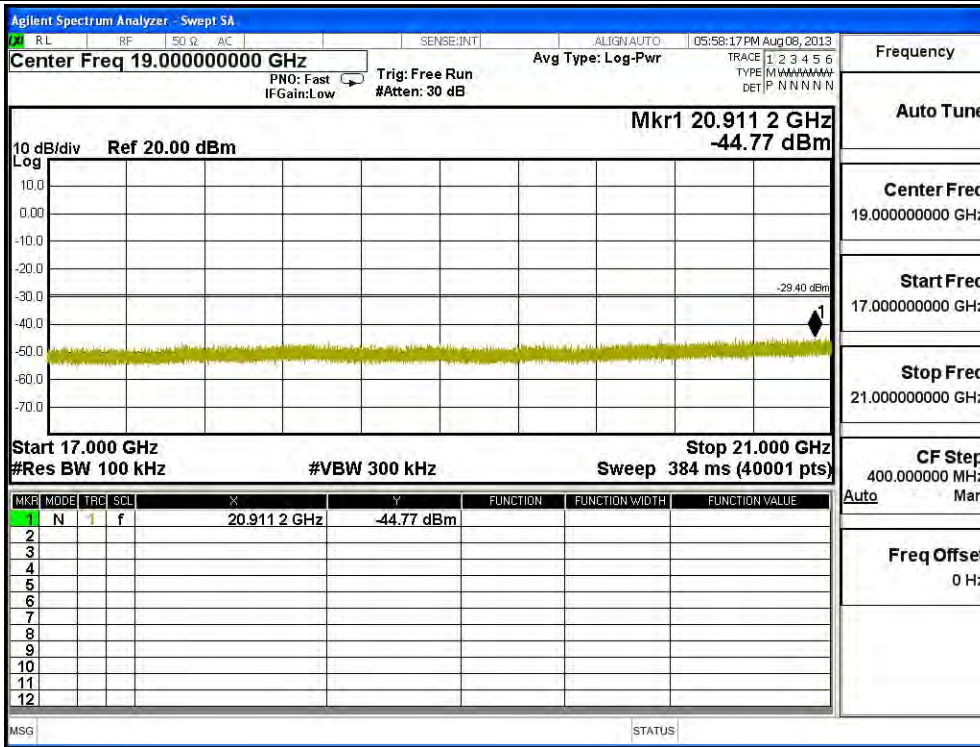

| | |
|-------------|-----------------|
| Frequency | |
| Auto Tune | |
| Center Freq | 19.00000000 GHz |
| Start Freq | 17.00000000 GHz |
| Stop Freq | 21.00000000 GHz |
| CF Step | 400.000000 MHz |
| Auto | Man |
| Freq Offset | 0 Hz |

Product : SpectraGuard® Access Point / Sensor
 Test Item : RF Antenna Conducted Spurious
 Test Site : No.3 OATS
 Test Mode : Mode 6: Transmit - 802.11n-20BW_21.7Mbps(5G Band)(Dipole Antenna)

Channel 49 (5745MHz) 30MHz -40GHz-Chain A