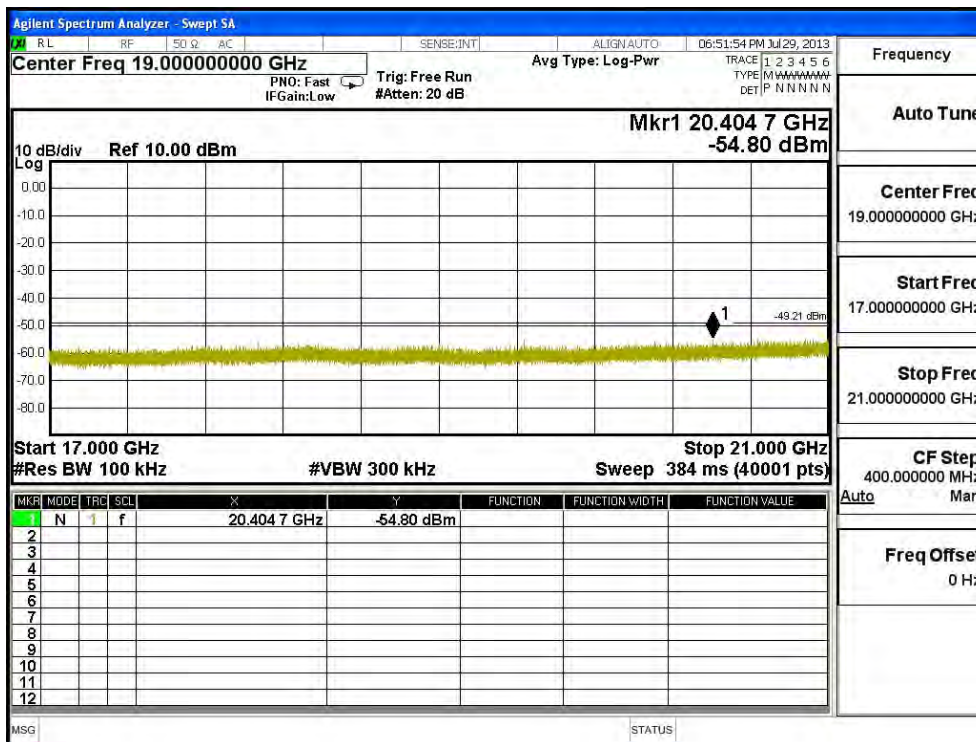

Channel 06 (2437MHz) 30MHz -25GHz-Chain C

Channel 11 (2462MHz) 30MHz -25GHz-Chain C

Product : SpectraGuard® Access Point / Sensor
 Test Item : RF Antenna Conducted Spurious
 Test Site : No.3 OATS
 Test Mode : Mode 5: Transmit - 802.11n-40BW_45Mbps(2.4G Band)(Dipole Antenna)

Channel 01 (2422MHz) 30MHz -25GHz-Chain A

Channel 04 (2437MHz) 30MHz -25GHz-Chain A

Channel 07 (2452MHz) 30MHz -25GHz-Chain A

Channel 01 (2422MHz) 30MHz -25GHz-Chain B

Channel 04 (2437MHz) 30MHz -25GHz-Chain B