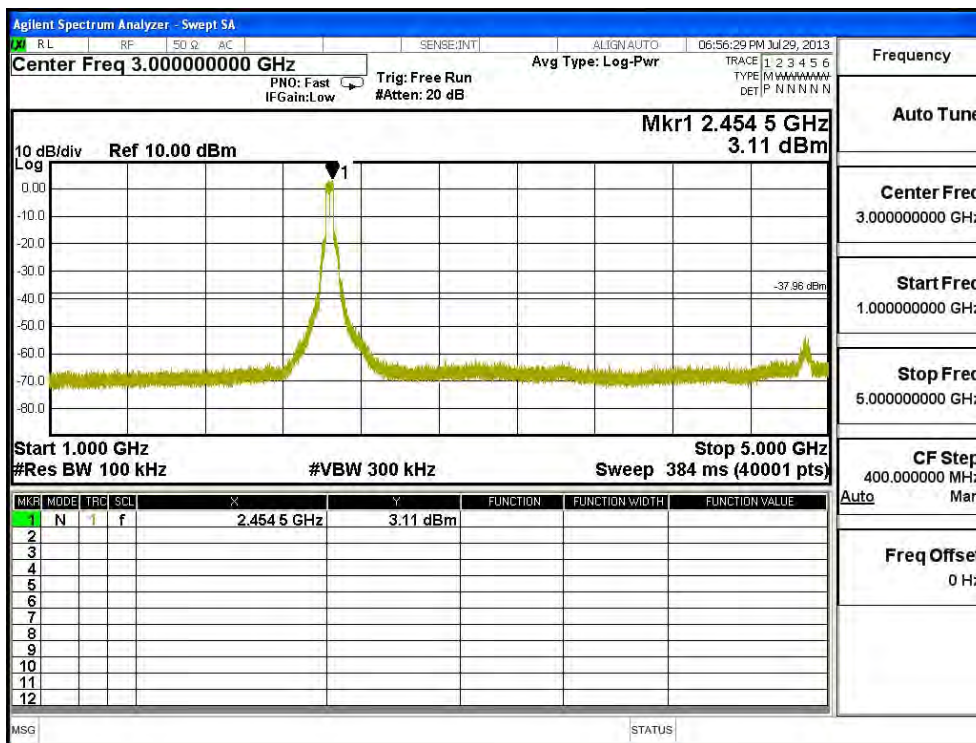

Channel 06 (2437MHz) 30MHz -25GHz-Chain C

Channel 11 (2462MHz) 30MHz -25GHz-Chain C

Product : SpectraGuard® Access Point / Sensor
 Test Item : RF Antenna Conducted Spurious
 Test Site : No.3 OATS
 Test Mode : Mode 5: Transmit - 802.11n-40BW_45Mbps(2.4G Band)(Dipole Antenna)

Channel 01 (2422MHz) 30MHz -25GHz-Chain A

Channel 04 (2437MHz) 30MHz -25GHz-Chain A

Channel 07 (2452MHz) 30MHz -25GHz-Chain A

Channel 01 (2422MHz) 30MHz -25GHz-Chain B

Channel 04 (2437MHz) 30MHz -25GHz-Chain B