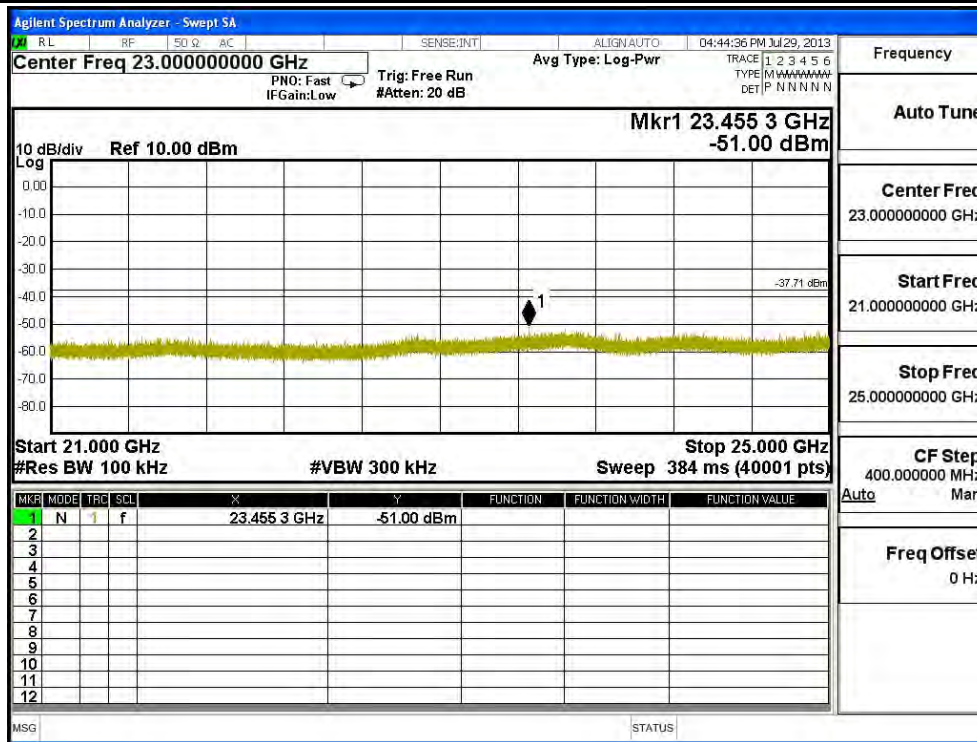

Channel 06 (2437MHz) 30MHz -25GHz-Chain C

Channel 11 (2462MHz) 30MHz -25GHz-Chain C

Product : SpectraGuard® Access Point / Sensor
 Test Item : RF Antenna Conducted Spurious
 Test Site : No.3 OATS
 Test Mode : Mode 5: Transmit - 802.11n-40BW_45Mbps(2.4G Band)(Dipole Antenna)

Channel 01 (2422MHz) 30MHz -25GHz-Chain A

Channel 04 (2437MHz) 30MHz -25GHz-Chain A

Channel 07 (2452MHz) 30MHz -25GHz-Chain A

Channel 01 (2422MHz) 30MHz -25GHz-Chain B

Channel 04 (2437MHz) 30MHz -25GHz-Chain B