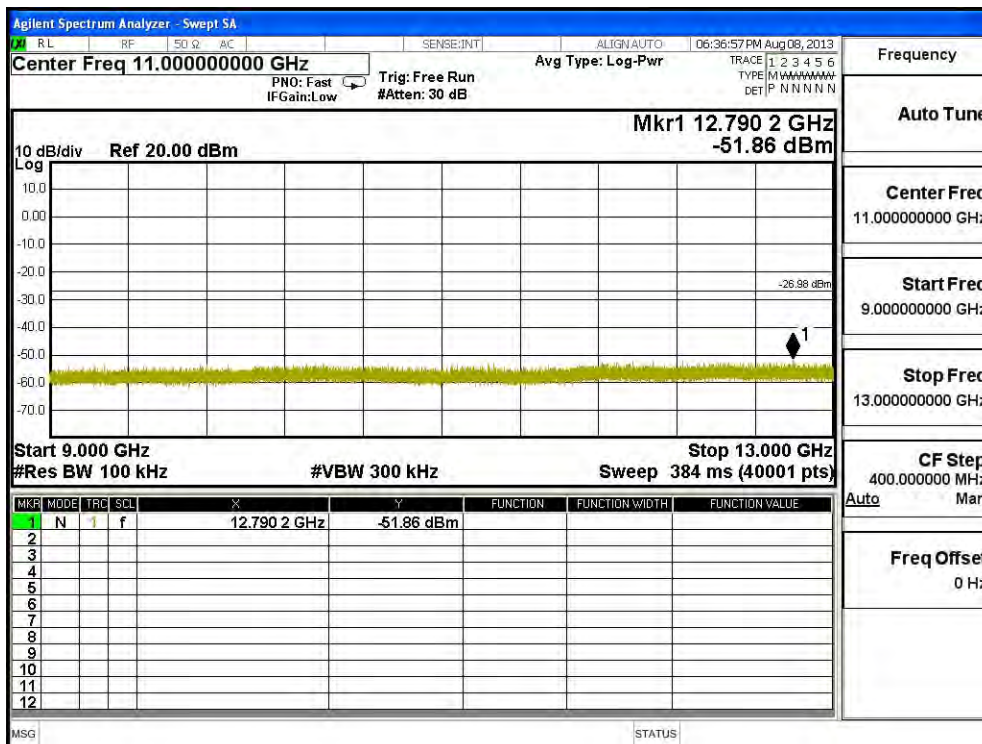

Frequency	
Auto Tune	
Center Freq	11.000000000 GHz
Start Freq	9.000000000 GHz
Stop Freq	13.000000000 GHz
CF Step	400.000000 MHz
Auto	Man
Freq Offset	0 Hz