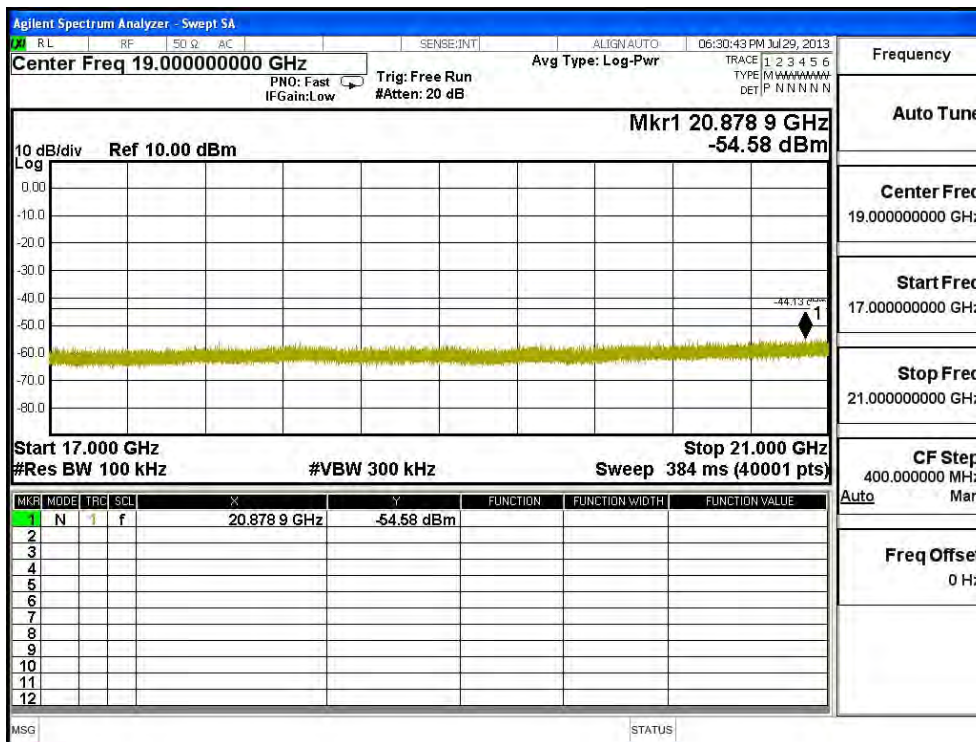

| | |
|-------------|-----------------|
| Frequency | |
| Auto Tune | |
| Center Freq | 15.00000000 GHz |
| Start Freq | 13.00000000 GHz |
| Stop Freq | 17.00000000 GHz |
| CF Step | 400.000000 MHz |
| Auto Man | |
| Freq Offset | 0 Hz |

| | |
|-------------|-----------------|
| Frequency | |
| Auto Tune | |
| Center Freq | 19.00000000 GHz |
| Start Freq | 17.00000000 GHz |
| Stop Freq | 21.00000000 GHz |
| CF Step | 400.000000 MHz |
| Auto Man | |
| Freq Offset | 0 Hz |