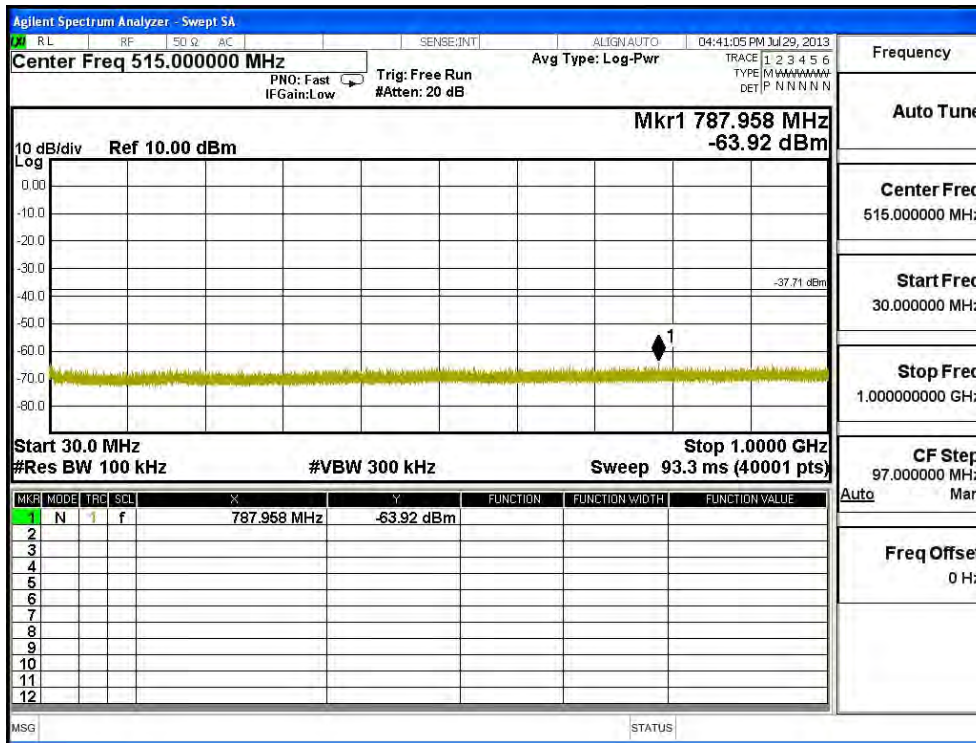

Channel 01 (2422MHz) 30MHz -25GHz-Chain A

Channel 04 (2437MHz) 30MHz -25GHz-Chain A

Channel 07 (2452MHz) 30MHz -25GHz-Chain A

Channel 01 (2422MHz) 30MHz -25GHz-Chain B

Channel 04 (2437MHz) 30MHz -25GHz-Chain B