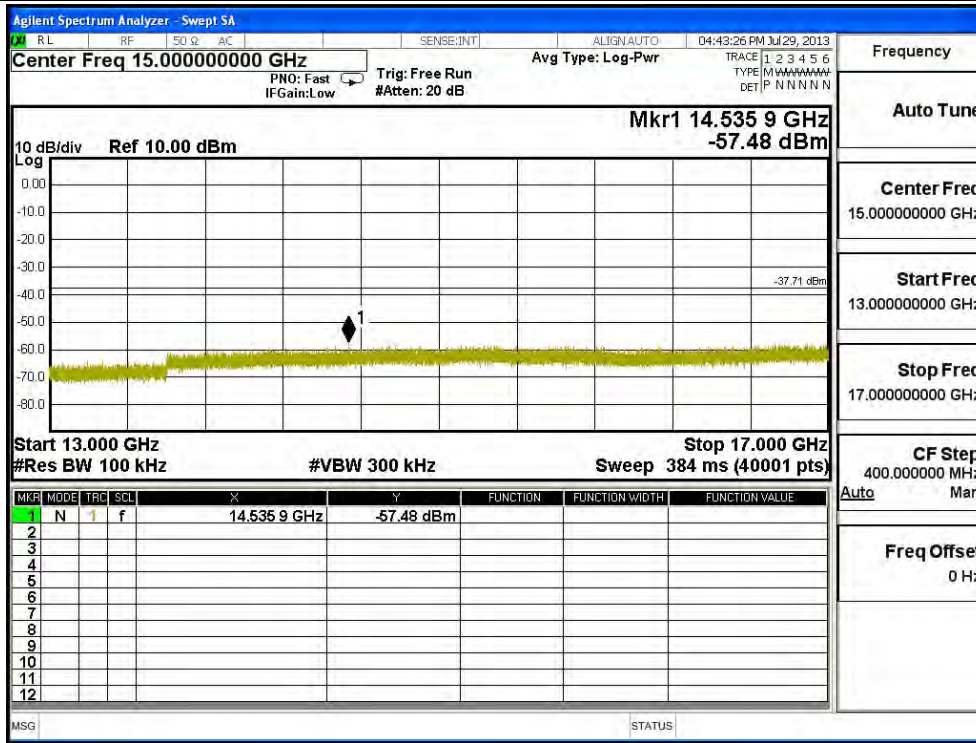

Channel 01 (2422MHz) 30MHz -25GHz-Chain A

Channel 04 (2437MHz) 30MHz -25GHz-Chain A

Channel 07 (2452MHz) 30MHz -25GHz-Chain A

Channel 01 (2422MHz) 30MHz -25GHz-Chain B

Channel 04 (2437MHz) 30MHz -25GHz-Chain B