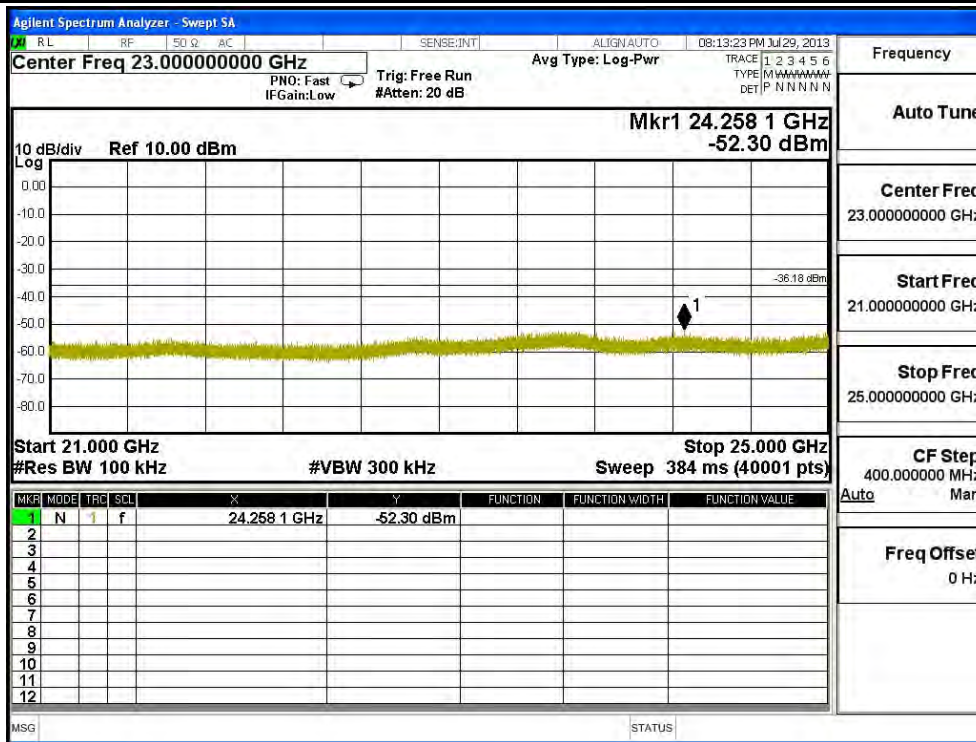

| | |
|-------------|------------------|
| Frequency | |
| Auto Tune | |
| Center Freq | 19.000000000 GHz |
| Start Freq | 17.000000000 GHz |
| Stop Freq | 21.000000000 GHz |
| CF Step | 400.0000000 MHz |
| Auto Man | |
| Freq Offset | 0 Hz |

Channel 06 (2437MHz) 30MHz -25GHz-Chain C

Channel 11 (2462MHz) 30MHz -25GHz-Chain C

Product : SpectraGuard® Access Point / Sensor
 Test Item : RF Antenna Conducted Spurious
 Test Site : No.3 OATS
 Test Mode : Mode 5: Transmit - 802.11n-40BW_45Mbps(2.4G Band)(Dipole Antenna)