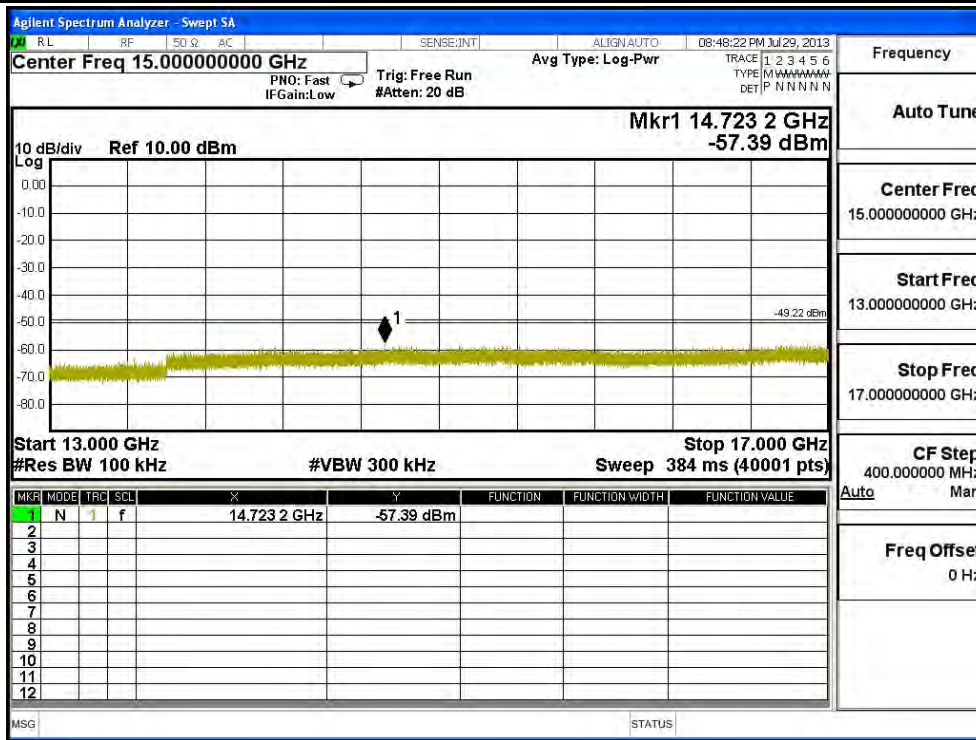

Frequency	
Auto Tune	
Center Freq	15.00000000 GHz
Start Freq	13.00000000 GHz
Stop Freq	17.00000000 GHz
CF Step	400.000000 MHz
Auto	Man
Freq Offset	0 Hz