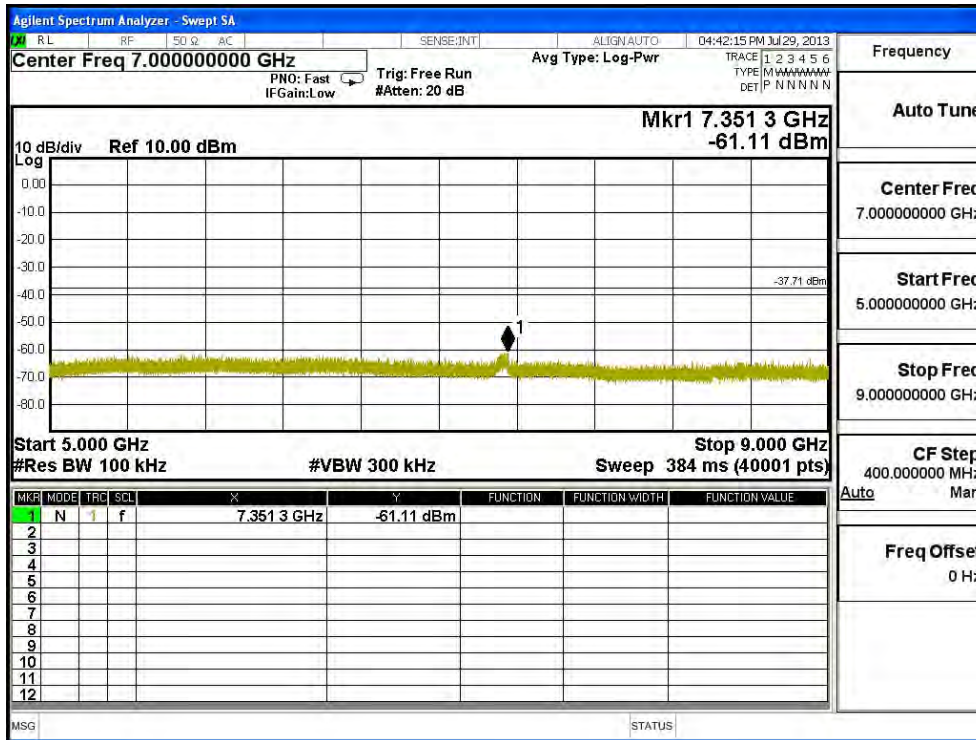

Channel 06 (2437MHz) 30MHz -25GHz-Chain C

Channel 11 (2462MHz) 30MHz -25GHz-Chain C

Product : SpectraGuard® Access Point / Sensor
 Test Item : RF Antenna Conducted Spurious
 Test Site : No.3 OATS
 Test Mode : Mode 5: Transmit - 802.11n-40BW_45Mbps(2.4G Band)(Dipole Antenna)

Channel 01 (2422MHz) 30MHz -25GHz-Chain A

Channel 04 (2437MHz) 30MHz -25GHz-Chain A

Channel 07 (2452MHz) 30MHz -25GHz-Chain A

Channel 01 (2422MHz) 30MHz -25GHz-Chain B

Channel 04 (2437MHz) 30MHz -25GHz-Chain B