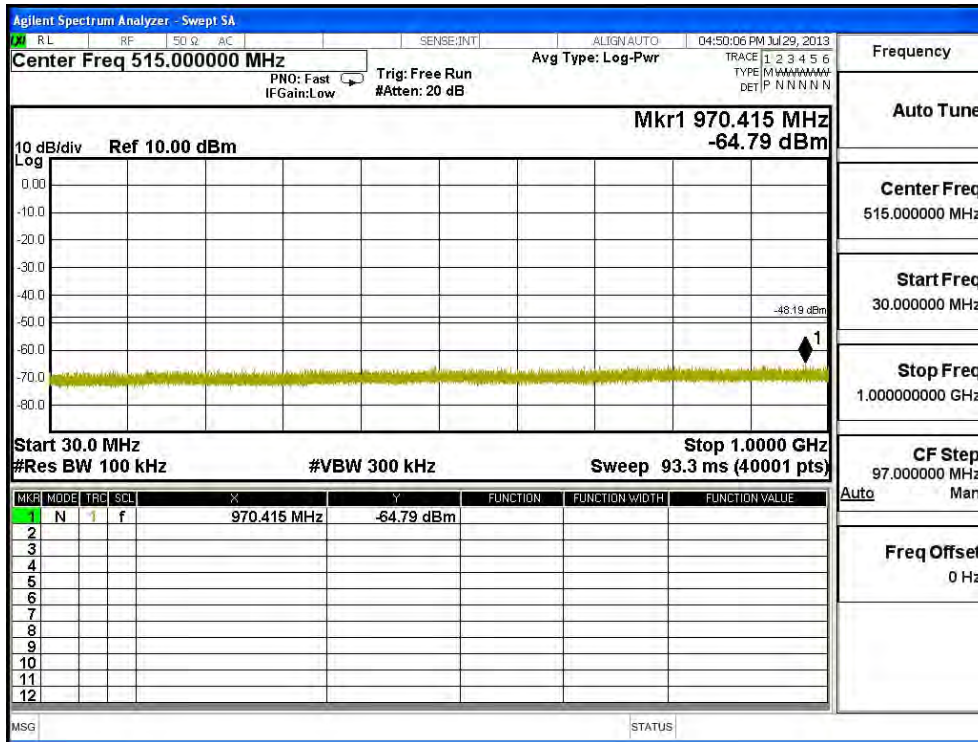

Channel 01 (2422MHz) 30MHz -25GHz-Chain A

Channel 04 (2437MHz) 30MHz -25GHz-Chain A

Channel 07 (2452MHz) 30MHz -25GHz-Chain A

Channel 01 (2422MHz) 30MHz -25GHz-Chain B

Channel 04 (2437MHz) 30MHz -25GHz-Chain B