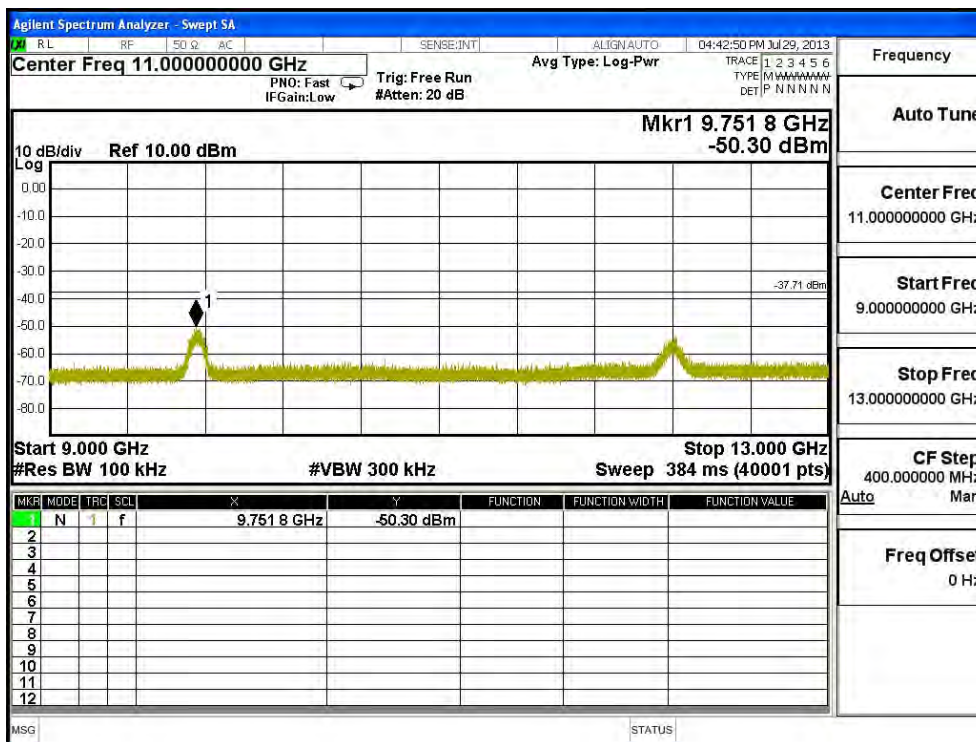

Channel 06 (2437MHz) 30MHz -25GHz-Chain C

Channel 11 (2462MHz) 30MHz -25GHz-Chain C

Product : SpectraGuard® Access Point / Sensor
 Test Item : RF Antenna Conducted Spurious
 Test Site : No.3 OATS
 Test Mode : Mode 5: Transmit - 802.11n-40BW_45Mbps(2.4G Band)(Dipole Antenna)

Channel 01 (2422MHz) 30MHz -25GHz-Chain A

Channel 04 (2437MHz) 30MHz -25GHz-Chain A

Channel 07 (2452MHz) 30MHz -25GHz-Chain A

Channel 01 (2422MHz) 30MHz -25GHz-Chain B

Channel 04 (2437MHz) 30MHz -25GHz-Chain B