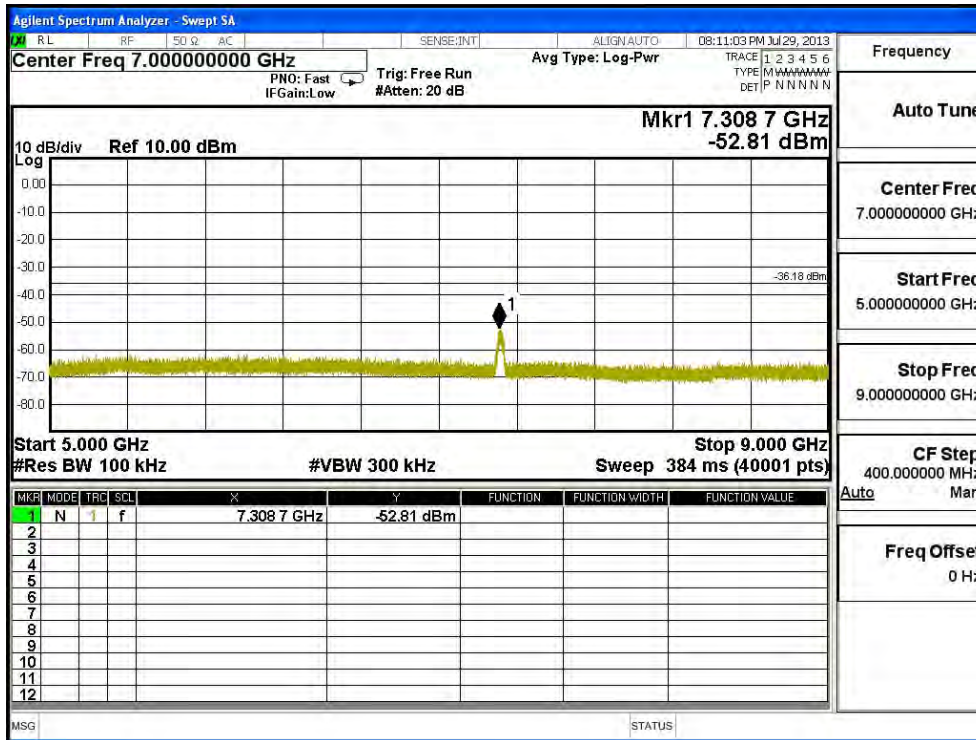

Channel 11 (2462MHz) 30MHz -25GHz-Chain B

Channel 01 (2412MHz) 30MHz -25GHz-Chain C

| | |
|-------------|------------------|
| Frequency | |
| Auto Tune | |
| Center Freq | 15.000000000 GHz |
| Start Freq | 13.000000000 GHz |
| Stop Freq | 17.000000000 GHz |
| CF Step | 400.0000000 MHz |
| Auto Man | |
| Freq Offset | 0 Hz |

Channel 06 (2437MHz) 30MHz -25GHz-Chain C

Channel 11 (2462MHz) 30MHz -25GHz-Chain C

Product : SpectraGuard® Access Point / Sensor
 Test Item : RF Antenna Conducted Spurious
 Test Site : No.3 OATS
 Test Mode : Mode 5: Transmit - 802.11n-40BW_45Mbps(2.4G Band)(Dipole Antenna)