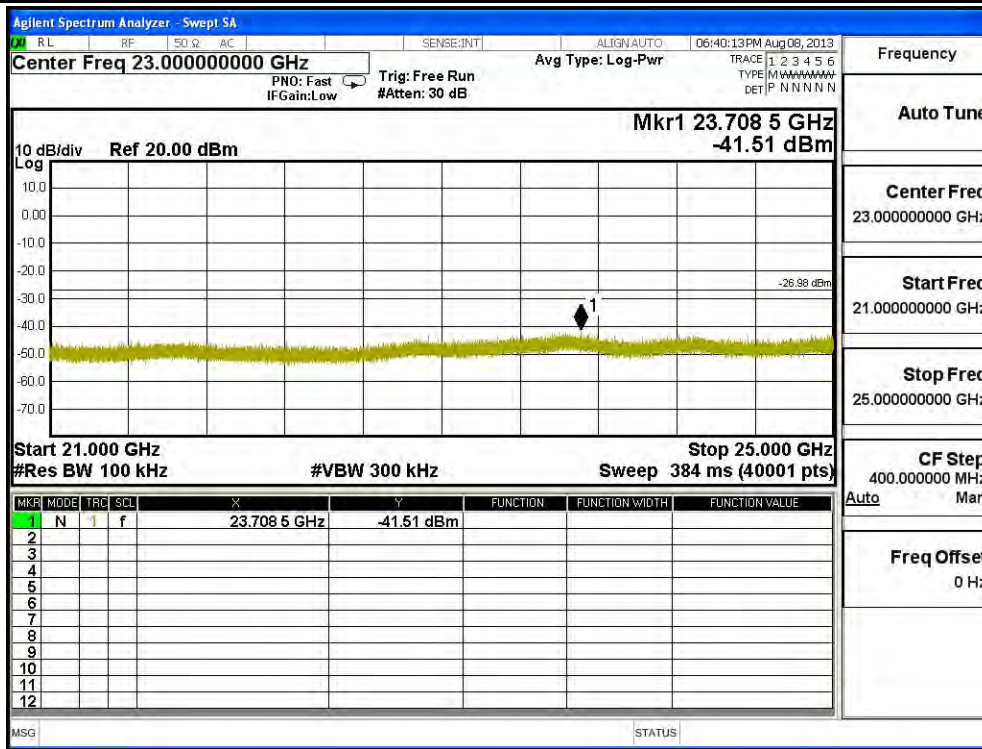

Product : SpectraGuard® Access Point / Sensor
 Test Item : RF Antenna Conducted Spurious
 Test Site : No.3 OATS
 Test Mode : Mode 6: Transmit - 802.11n-20BW_21.7Mbps(5G Band)(Dipole Antenna)

Channel 49 (5745MHz) 30MHz -40GHz-Chain A

Channel 157 (5785MHz) 30MHz -40GHz-Chain A

| | |
|-------------|-----------------|
| Frequency | |
| Auto Tune | |
| Center Freq | 7.000000000 GHz |
| Start Freq | 5.000000000 GHz |
| Stop Freq | 9.000000000 GHz |
| CF Step | 400.000000 MHz |
| Auto | Man |
| Freq Offset | 0 Hz |

| | |
|-------------|------------------|
| Frequency | |
| Auto Tune | |
| Center Freq | 11.000000000 GHz |
| Start Freq | 9.000000000 GHz |
| Stop Freq | 13.000000000 GHz |
| CF Step | 400.000000 MHz |
| Auto | Man |
| Freq Offset | 0 Hz |