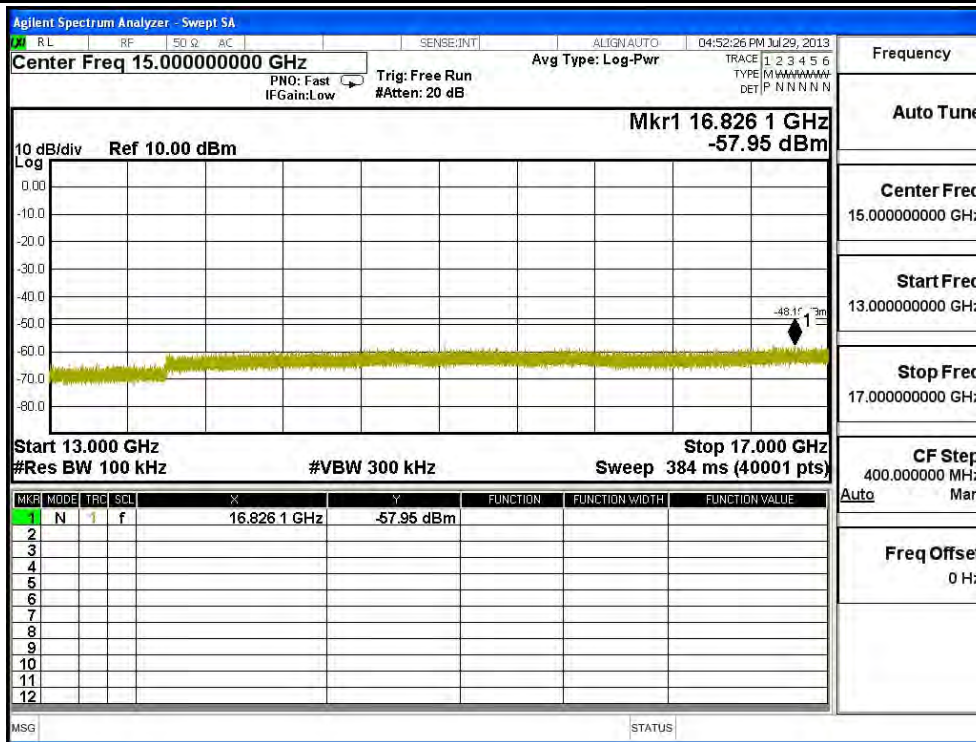

Channel 01 (2422MHz) 30MHz -25GHz-Chain A

Channel 04 (2437MHz) 30MHz -25GHz-Chain A

Channel 07 (2452MHz) 30MHz -25GHz-Chain A

Channel 01 (2422MHz) 30MHz -25GHz-Chain B

Channel 04 (2437MHz) 30MHz -25GHz-Chain B