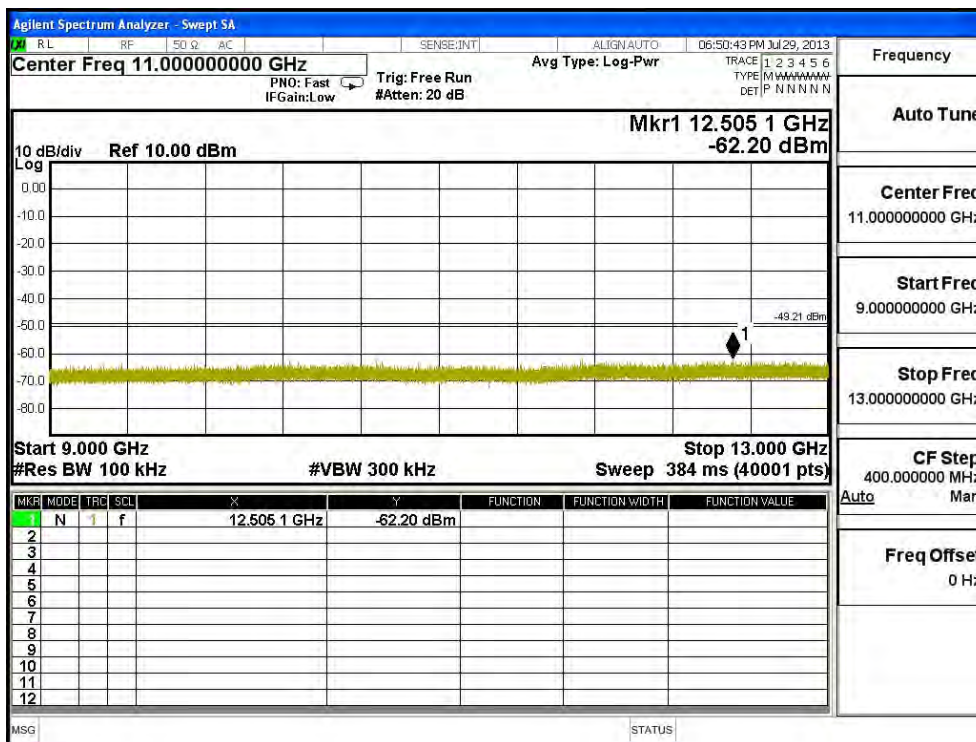

Channel 01 (2422MHz) 30MHz -25GHz-Chain A

Channel 04 (2437MHz) 30MHz -25GHz-Chain A

Channel 07 (2452MHz) 30MHz -25GHz-Chain A

Channel 01 (2422MHz) 30MHz -25GHz-Chain B

Channel 04 (2437MHz) 30MHz -25GHz-Chain B