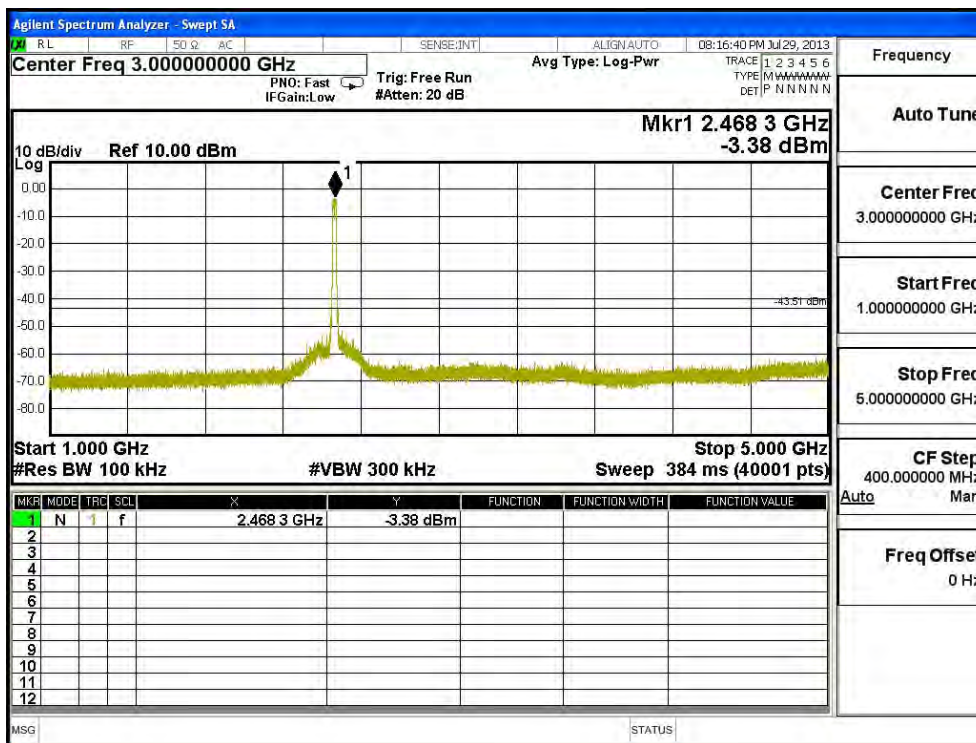

Channel 06 (2437MHz) 30MHz -25GHz-Chain C

Channel 11 (2462MHz) 30MHz -25GHz-Chain C

Product : SpectraGuard® Access Point / Sensor
 Test Item : RF Antenna Conducted Spurious
 Test Site : No.3 OATS
 Test Mode : Mode 5: Transmit - 802.11n-40BW_45Mbps(2.4G Band)(Dipole Antenna)

Channel 01 (2422MHz) 30MHz -25GHz-Chain A

Channel 04 (2437MHz) 30MHz -25GHz-Chain A

Channel 07 (2452MHz) 30MHz -25GHz-Chain A

Channel 01 (2422MHz) 30MHz -25GHz-Chain B

Channel 04 (2437MHz) 30MHz -25GHz-Chain B