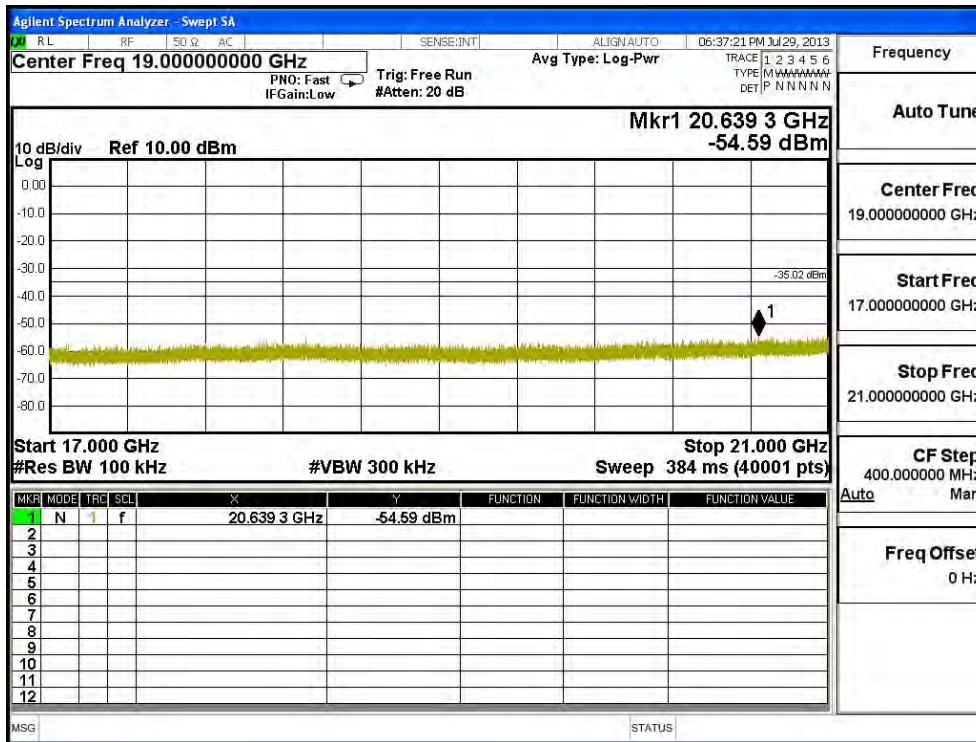

Frequency
Auto Tune
Center Freq 19.000000000 GHz
Start Freq 17.000000000 GHz
Stop Freq 21.000000000 GHz
CF Step 400.0000000 MHz
Auto Man
Freq Offset 0 Hz