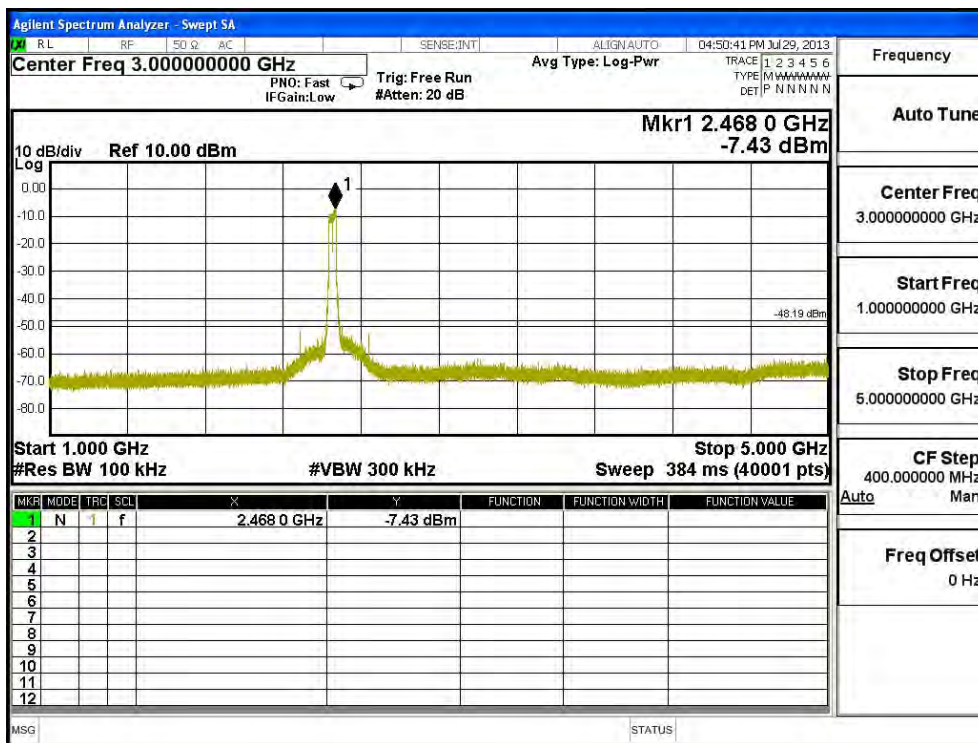

Channel 06 (2437MHz) 30MHz -25GHz-Chain C

Channel 11 (2462MHz) 30MHz -25GHz-Chain C

Product : SpectraGuard® Access Point / Sensor
 Test Item : RF Antenna Conducted Spurious
 Test Site : No.3 OATS
 Test Mode : Mode 5: Transmit - 802.11n-40BW_45Mbps(2.4G Band)(Dipole Antenna)

Channel 01 (2422MHz) 30MHz -25GHz-Chain A

Channel 04 (2437MHz) 30MHz -25GHz-Chain A

Channel 07 (2452MHz) 30MHz -25GHz-Chain A

Channel 01 (2422MHz) 30MHz -25GHz-Chain B

Channel 04 (2437MHz) 30MHz -25GHz-Chain B