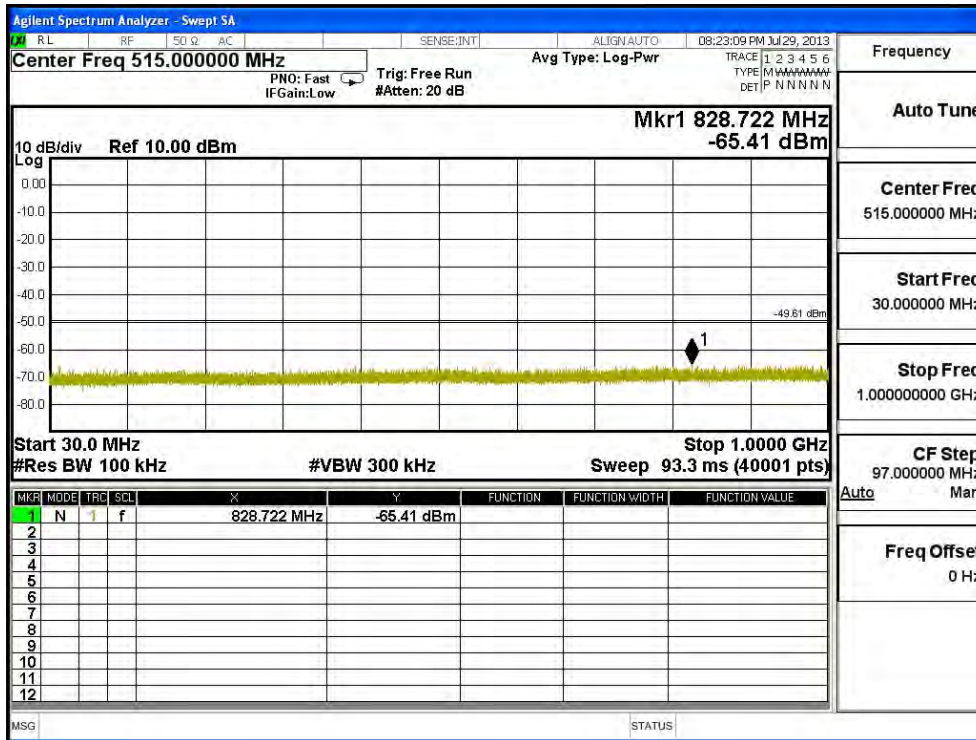

Channel 07 (2452MHz) 30MHz -25GHz-Chain B

Channel 01 (2422MHz) 30MHz -25GHz-Chain C

| | |
|-------------|----------------|
| Frequency | |
| Auto Tune | |
| Center Freq | 7.00000000 GHz |
| Start Freq | 5.00000000 GHz |
| Stop Freq | 9.00000000 GHz |
| CF Step | 400.000000 MHz |
| Auto | Man |
| Freq Offset | 0 Hz |