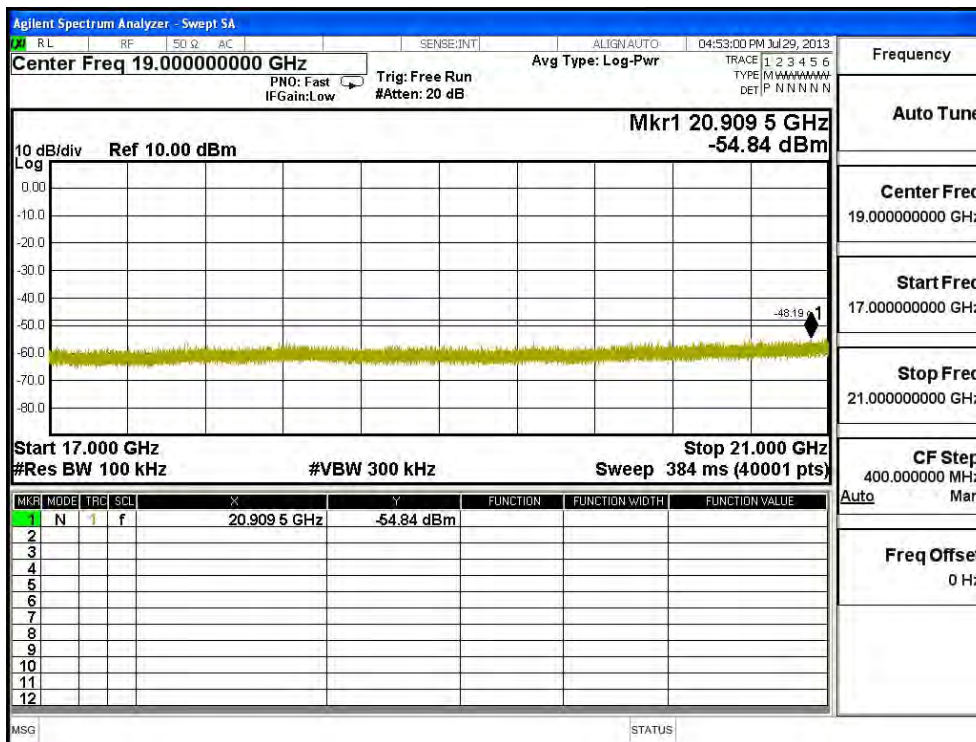

Channel 06 (2437MHz) 30MHz -25GHz-Chain C

Channel 11 (2462MHz) 30MHz -25GHz-Chain C

Product : SpectraGuard® Access Point / Sensor
 Test Item : RF Antenna Conducted Spurious
 Test Site : No.3 OATS
 Test Mode : Mode 5: Transmit - 802.11n-40BW_45Mbps(2.4G Band)(Dipole Antenna)

Channel 01 (2422MHz) 30MHz -25GHz-Chain A

Channel 04 (2437MHz) 30MHz -25GHz-Chain A

Channel 07 (2452MHz) 30MHz -25GHz-Chain A

Channel 01 (2422MHz) 30MHz -25GHz-Chain B

Channel 04 (2437MHz) 30MHz -25GHz-Chain B