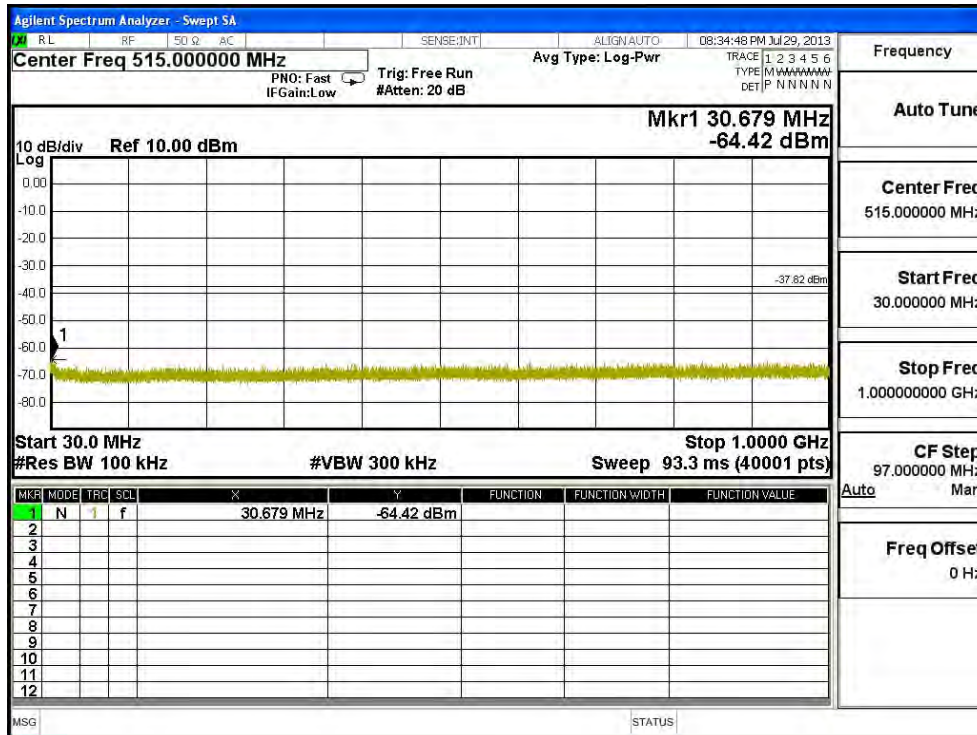

Channel 04 (2437MHz) 30MHz -25GHz-Chain C