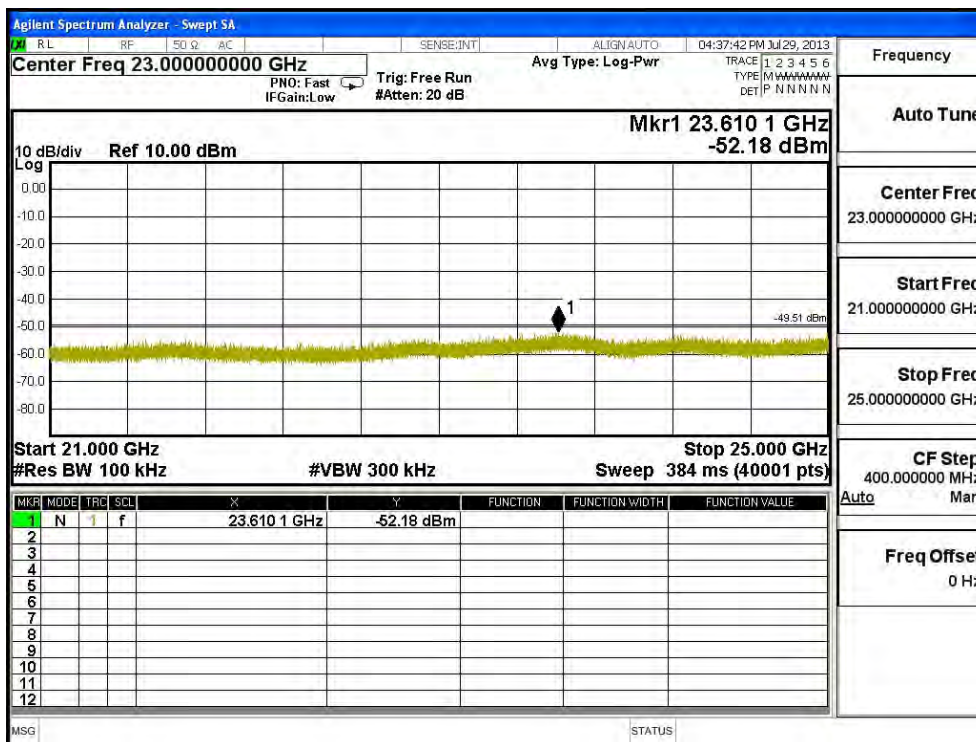

Channel 06 (2437MHz) 30MHz -25GHz-Chain C

Channel 11 (2462MHz) 30MHz -25GHz-Chain C

Product : SpectraGuard® Access Point / Sensor
 Test Item : RF Antenna Conducted Spurious
 Test Site : No.3 OATS
 Test Mode : Mode 5: Transmit - 802.11n-40BW_45Mbps(2.4G Band)(Dipole Antenna)

Channel 01 (2422MHz) 30MHz -25GHz-Chain A

Channel 04 (2437MHz) 30MHz -25GHz-Chain A

Channel 07 (2452MHz) 30MHz -25GHz-Chain A

Channel 01 (2422MHz) 30MHz -25GHz-Chain B

Channel 04 (2437MHz) 30MHz -25GHz-Chain B