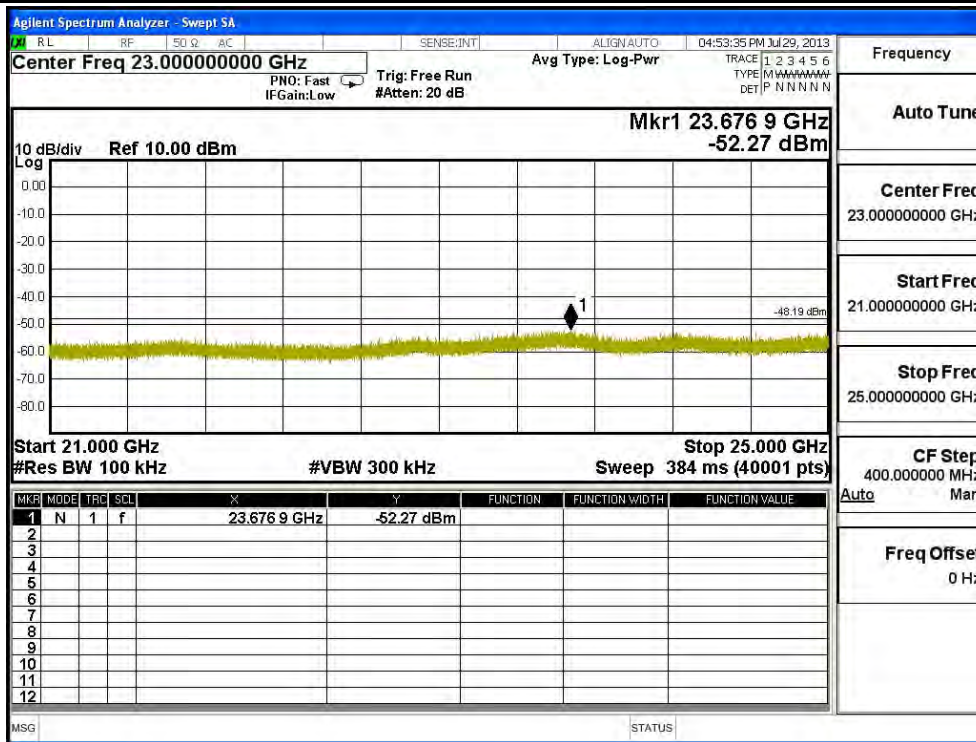

Channel 06 (2437MHz) 30MHz -25GHz-Chain C

Channel 11 (2462MHz) 30MHz -25GHz-Chain C

Product : SpectraGuard® Access Point / Sensor
 Test Item : RF Antenna Conducted Spurious
 Test Site : No.3 OATS
 Test Mode : Mode 5: Transmit - 802.11n-40BW_45Mbps(2.4G Band)(Dipole Antenna)

Channel 01 (2422MHz) 30MHz -25GHz-Chain A

Channel 04 (2437MHz) 30MHz -25GHz-Chain A

Channel 07 (2452MHz) 30MHz -25GHz-Chain A

Channel 01 (2422MHz) 30MHz -25GHz-Chain B

Channel 04 (2437MHz) 30MHz -25GHz-Chain B