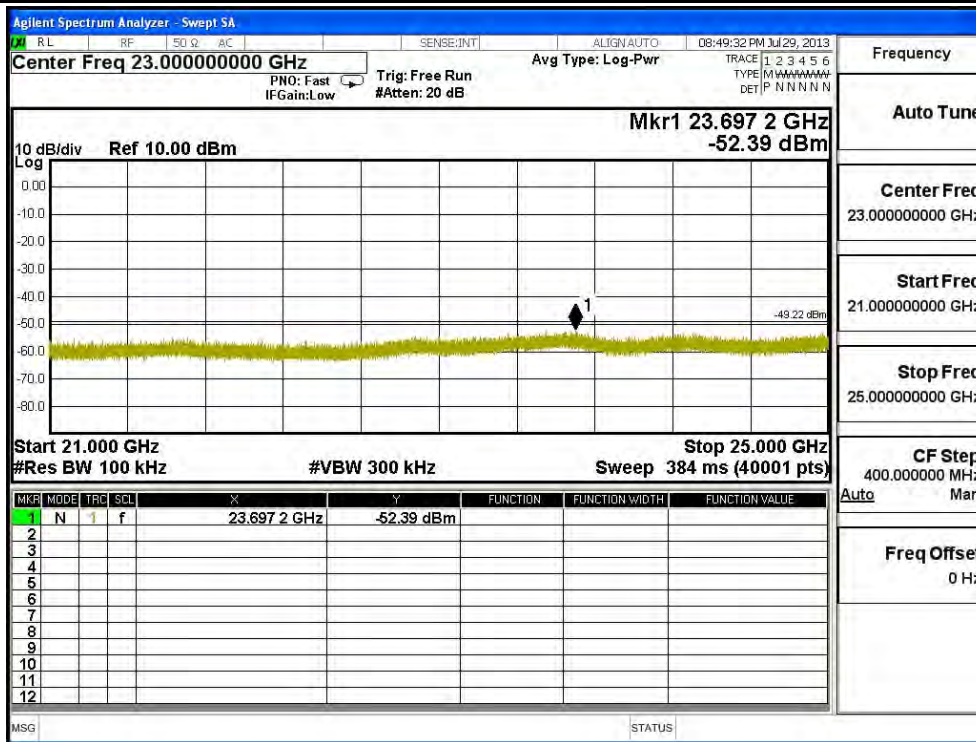

Channel 07 (2452MHz) 30MHz -25GHz-Chain C

| | |
|-------------|-----------------|
| Frequency | |
| Auto Tune | |
| Center Freq | 15.00000000 GHz |
| Start Freq | 13.00000000 GHz |
| Stop Freq | 17.00000000 GHz |
| CF Step | 400.000000 MHz |
| Auto | Man |
| Freq Offset | 0 Hz |

Product : SpectraGuard® Access Point / Sensor
 Test Item : RF Antenna Conducted Spurious
 Test Site : No.3 OATS
 Test Mode : Mode 6: Transmit - 802.11n-20BW_21.7Mbps(5G Band)(Dipole Antenna)

Channel 49 (5745MHz) 30MHz -40GHz-Chain A