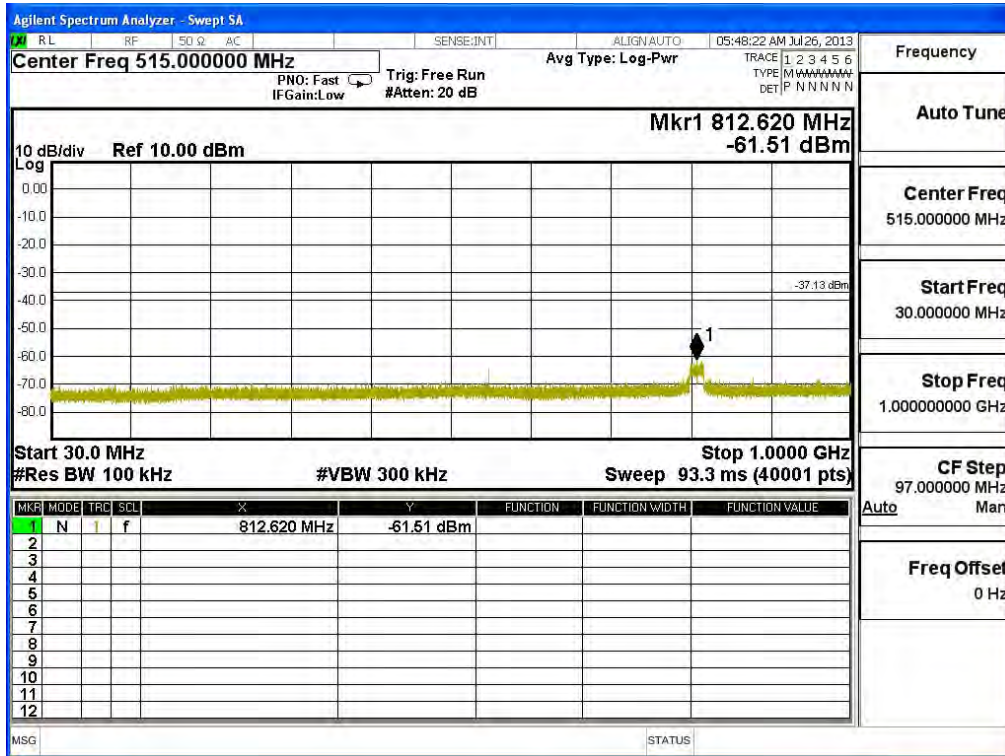

Channel 06 (2437MHz) 30MHz -25GHz-Chain B

Frequency	
Auto Tune	
Center Freq	515.000000 MHz
Start Freq	30.000000 MHz
Stop Freq	1.00000000 GHz
CF Step	97.000000 MHz
Auto	Man
Freq Offset	0 Hz