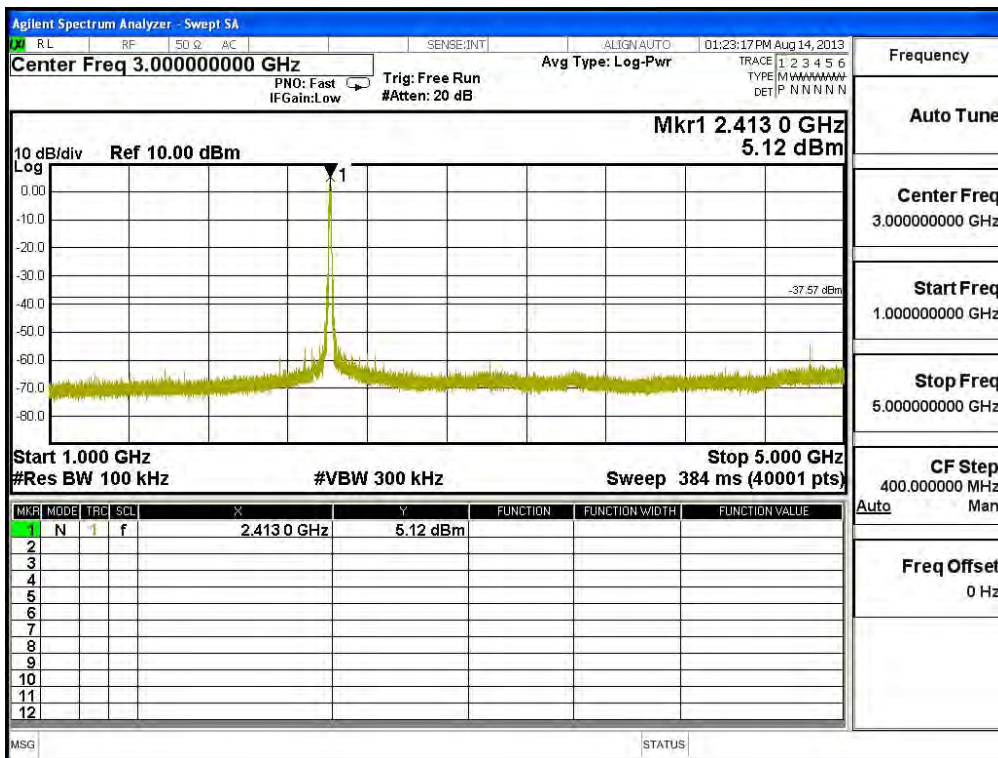

Frequency	
Auto Tune	
Center Freq	3.00000000 GHz
Start Freq	1.00000000 GHz
Stop Freq	5.00000000 GHz
CF Step	400.000000 MHz
Auto	Man
Freq Offset	0 Hz

Channel 11 (2462MHz) 30MHz -25GHz-Chain A

Channel 01 (2412MHz) 30MHz-25GHz-Chain B

Frequency	
Auto Tune	
Center Freq	23.000000000 GHz
Start Freq	21.000000000 GHz
Stop Freq	25.000000000 GHz
CF Step	400.0000000 MHz
Auto	Man
Freq Offset	0 Hz

Channel 06 (2437MHz) 30MHz -25GHz-Chain B

Frequency
Auto Tune
Center Freq 23.000000000 GHz
Start Freq 21.000000000 GHz
Stop Freq 25.000000000 GHz
CF Step 400.0000000 MHz
Auto Man
Freq Offset 0 Hz