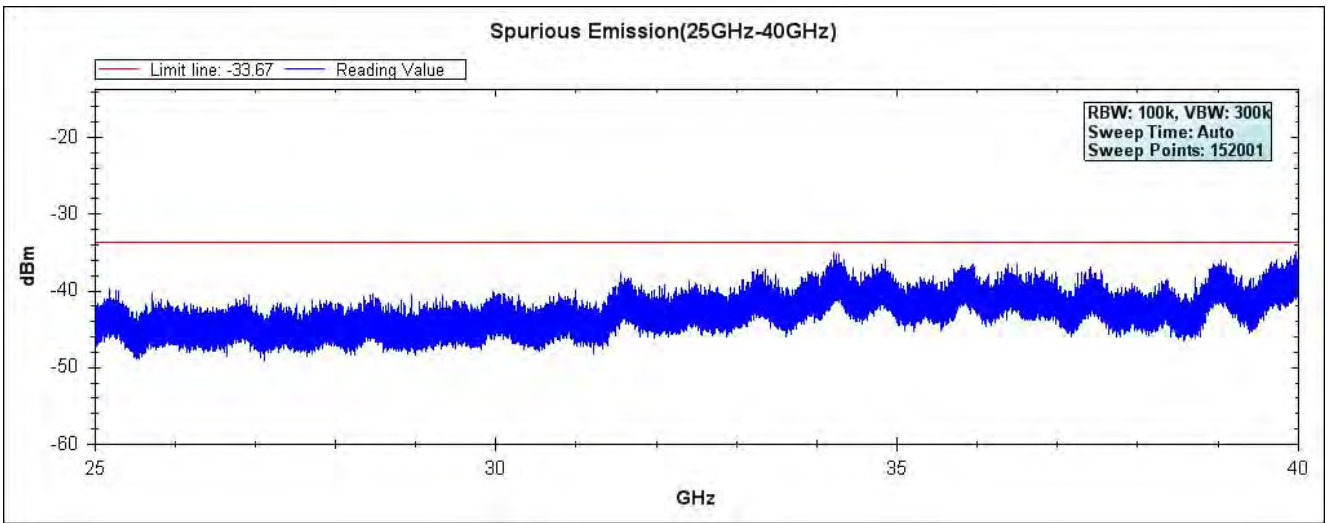

Channel 165 (5825MHz) 30MHz -40GHz-Chain B

Product : SpectraGuard® Access Point / Sensor
Test Item : RF Antenna Conducted Spurious
Test Site : No.3 OATS
Test Mode : Mode 7: Transmit - 802.11n-40BW_30Mbps(5G Band)(Dipole Antenna)

Channel 151 (5755MHz) 30MHz -40GHz-Chain A

Channel 159 (5795MHz) 30MHz -40GHz-Chain A

Channel 151 (5755MHz) 30MHz -40GHz-Chain B

Channel 159 (5795MHz) 30MHz -40GHz-Chain B

Product : SpectraGuard® Access Point / Sensor
 Test Item : RF antenna conducted test
 Test Site : No.3 OATS
 Test Mode : Mode 8: Transmit (802.11b 1Mbps)(PIFA Antenna)