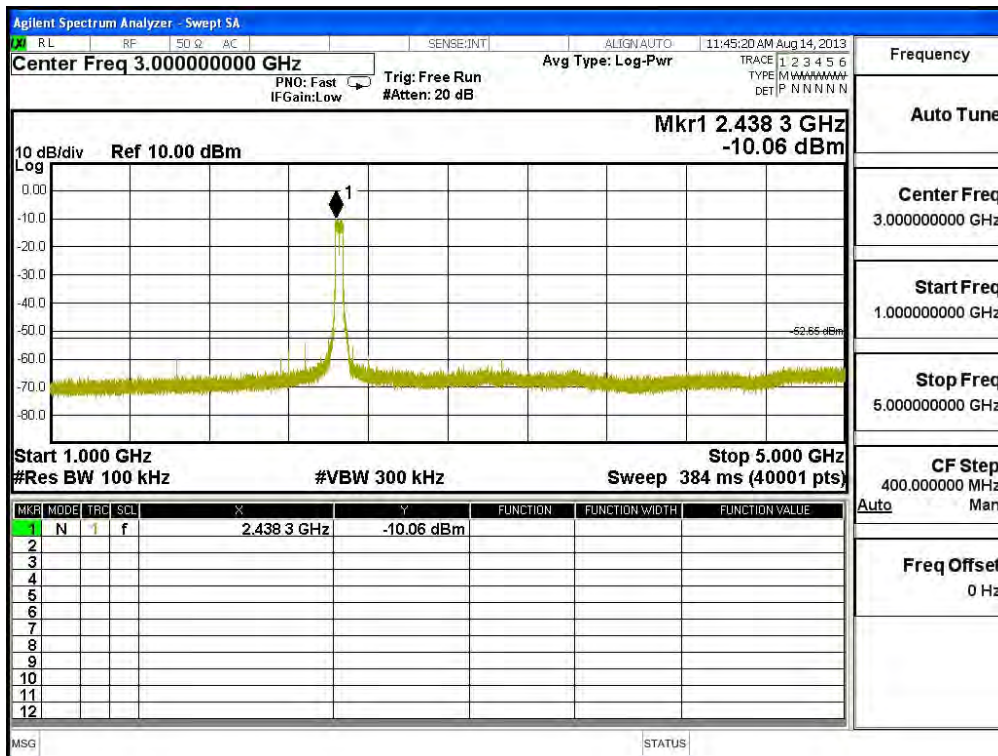

Channel 07 (2452MHz) 30MHz -25GHz-Chain A