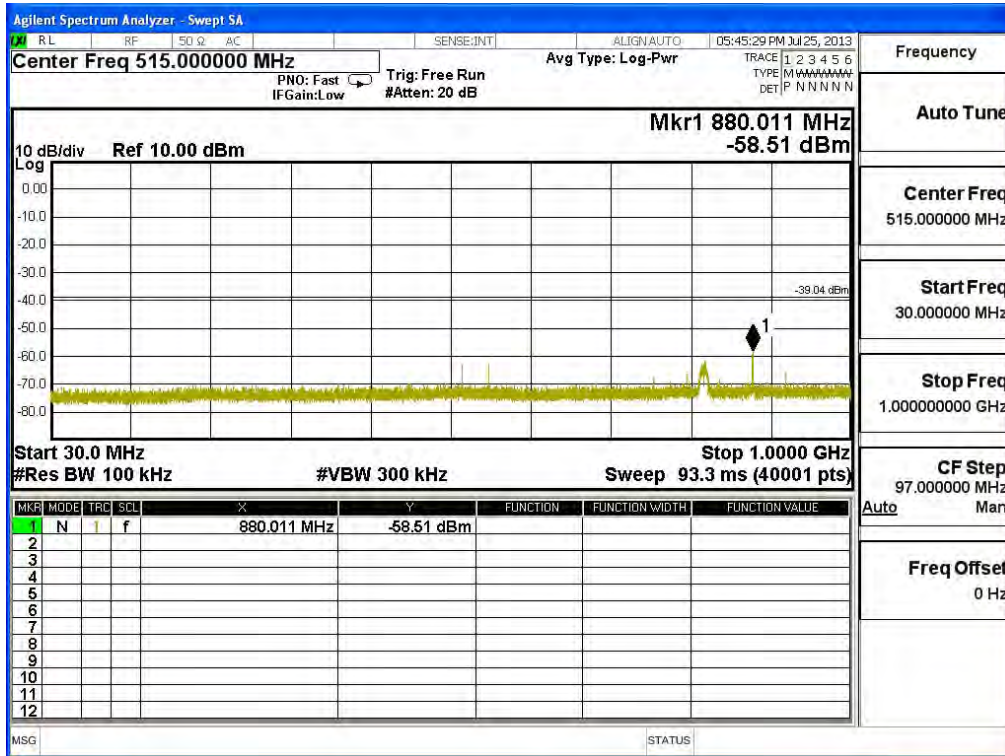

Channel 151 (5755MHz) 30MHz -40GHz-Chain A

Channel 159 (5795MHz) 30MHz -40GHz-Chain A

Channel 151 (5755MHz) 30MHz -40GHz-Chain B

Channel 159 (5795MHz) 30MHz -40GHz-Chain B

Product : SpectraGuard® Access Point / Sensor
 Test Item : RF antenna conducted test
 Test Site : No.3 OATS
 Test Mode : Mode 8: Transmit (802.11b 1Mbps)(PIFA Antenna)

Channel 01 (2412MHz) 30MHz-25GHz-Chain A

Channel 06 (2437MHz) 30MHz -25GHz-Chain A

Frequency	
Auto Tune	
Center Freq	515.000000 MHz
Start Freq	30.000000 MHz
Stop Freq	1.00000000 GHz
CF Step	97.000000 MHz
Auto	Man
Freq Offset	0 Hz

Frequency	
Auto Tune	
Center Freq	3.00000000 GHz
Start Freq	1.00000000 GHz
Stop Freq	5.00000000 GHz
CF Step	400.000000 MHz
Auto	Man
Freq Offset	0 Hz

Channel 11 (2462MHz) 30MHz -25GHz-Chain A

Channel 01 (2412MHz) 30MHz-25GHz-Chain B