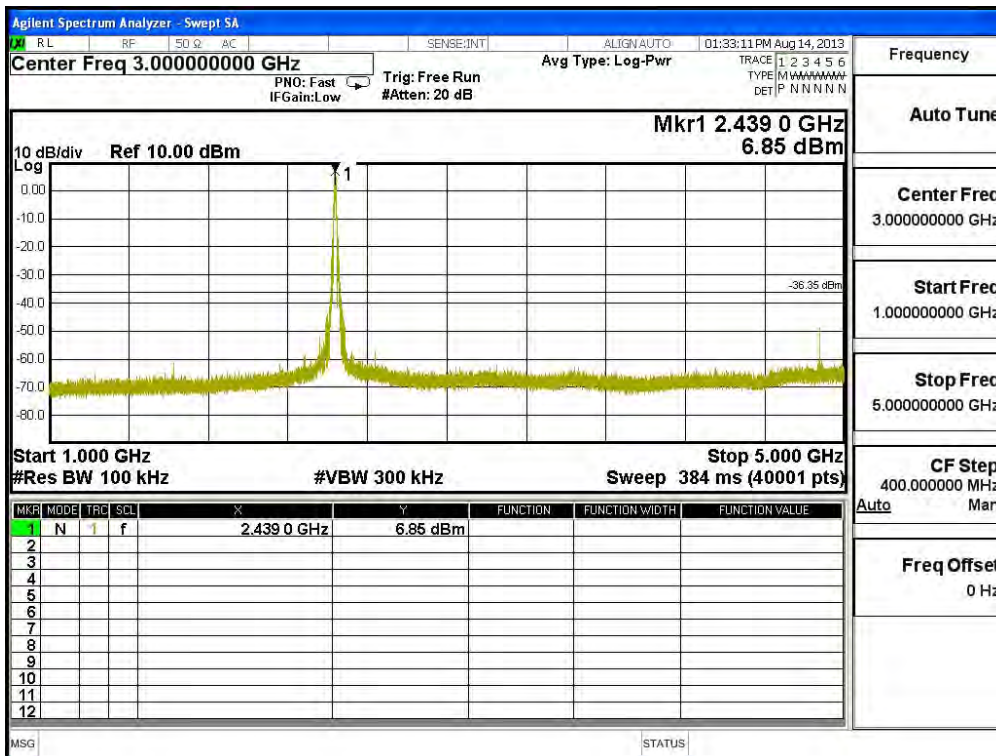

Frequency	
Auto Tune	
Center Freq	3.00000000 GHz
Start Freq	1.00000000 GHz
Stop Freq	5.00000000 GHz
CF Step	400.000000 MHz
Auto	Man
Freq Offset	0 Hz

Channel 11 (2462MHz) 30MHz -25GHz-Chain A

Channel 01 (2412MHz) 30MHz-25GHz-Chain B

Frequency	
Auto Tune	
Center Freq	23.000000000 GHz
Start Freq	21.000000000 GHz
Stop Freq	25.000000000 GHz
CF Step	400.0000000 MHz
Auto	Man
Freq Offset	0 Hz

Channel 06 (2437MHz) 30MHz -25GHz-Chain B

Frequency
Auto Tune
Center Freq 23.000000000 GHz
Start Freq 21.000000000 GHz
Stop Freq 25.000000000 GHz
CF Step 400.0000000 MHz
Auto Man
Freq Offset 0 Hz