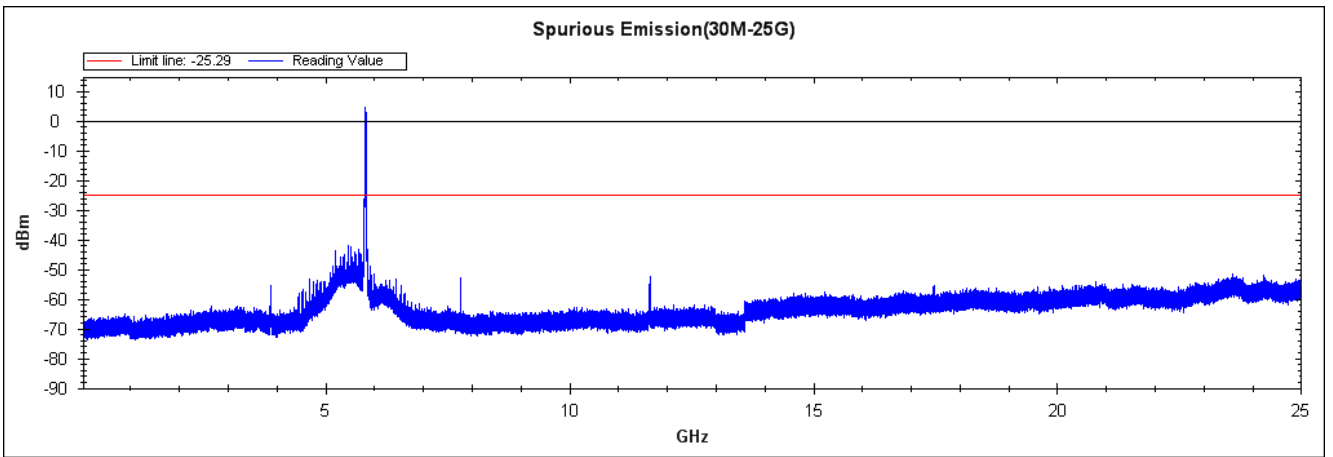

Channel 49 (5745MHz) 30MHz -40GHz-Chain A

Channel 157 (5785MHz) 30MHz -40GHz-Chain A

Channel 165 (5825MHz) 30MHz -40GHz-Chain A

Channel 49 (5745MHz) 30MHz -40GHz-Chain B

Channel 157 (5785MHz) 30MHz -40GHz-Chain B

Channel 165 (5825MHz) 30MHz -40GHz-Chain B

Product : SpectraGuard® Access Point / Sensor
Test Item : RF Antenna Conducted Spurious
Test Site : No.3 OATS
Test Mode : Mode 7: Transmit - 802.11n-40BW_30Mbps(5G Band)(Dipole Antenna)