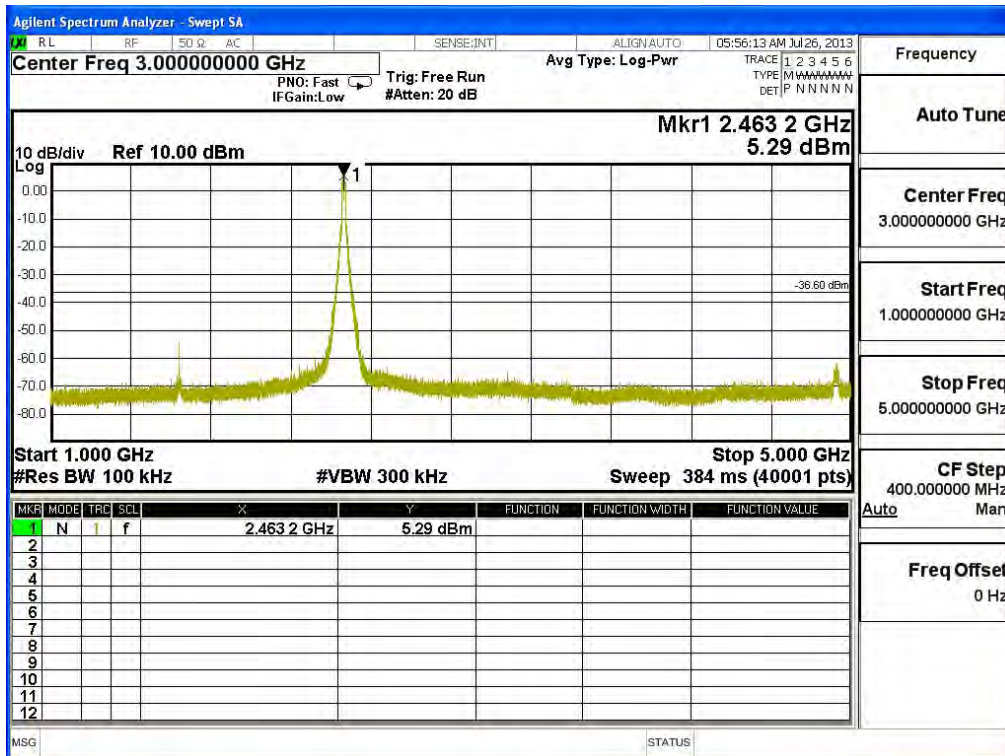

Frequency	
Auto Tune	
Center Freq	3.00000000 GHz
Start Freq	1.00000000 GHz
Stop Freq	5.00000000 GHz
CF Step	400.000000 MHz
Auto	Man
Freq Offset	0 Hz