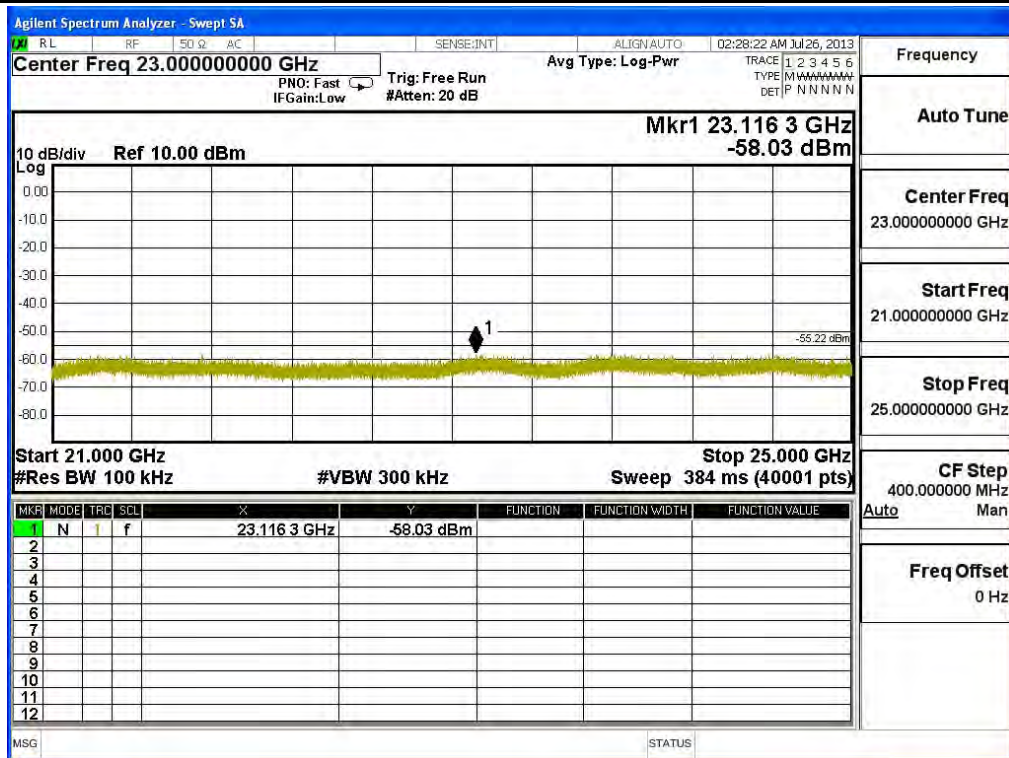

Channel 11 (2462MHz) 30MHz -25GHz-Chain B

Frequency	
Auto Tune	
Center Freq	515.000000 MHz
Start Freq	30.000000 MHz
Stop Freq	1.00000000 GHz
CF Step	97.000000 MHz
Auto	Man
Freq Offset	0 Hz

Frequency	
Auto Tune	
Center Freq	3.00000000 GHz
Start Freq	1.00000000 GHz
Stop Freq	5.00000000 GHz
CF Step	400.000000 MHz
Auto	Man
Freq Offset	0 Hz

Product : SpectraGuard® Access Point / Sensor
 Test Item : RF Antenna Conducted Spurious
 Test Site : No.3 OATS
 Test Mode : Mode 5: Transmit - 802.11n-40BW_30Mbps(2.4G Band)(Dipole Antenna)

Channel 01 (2422MHz) 30MHz -25GHz-Chain A