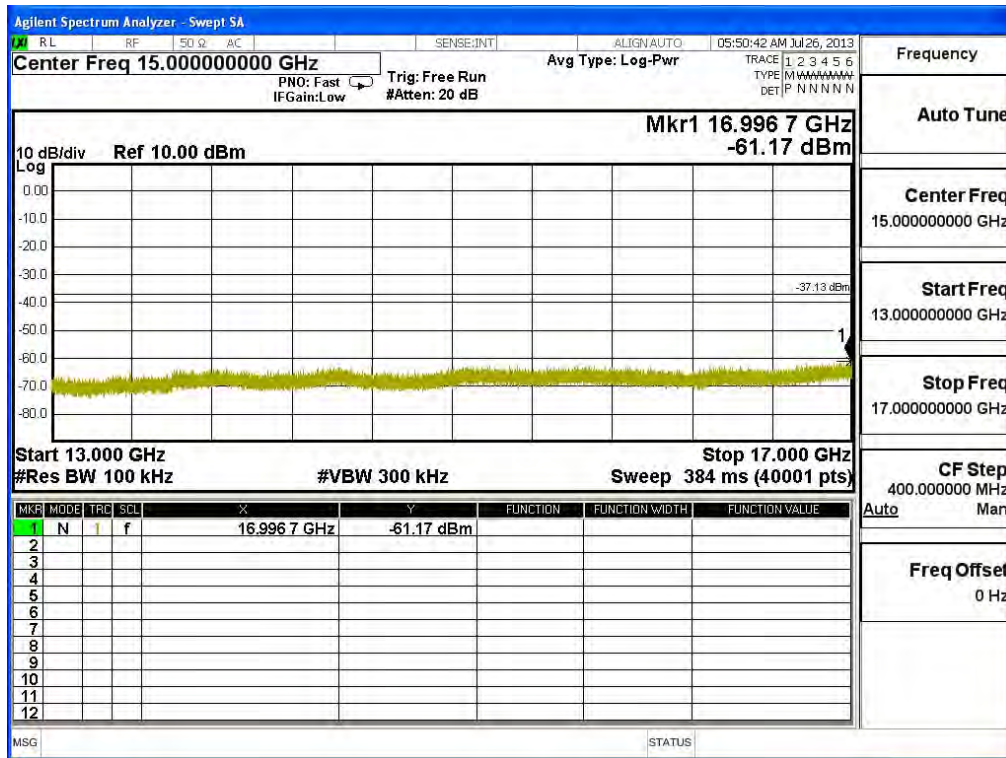

Channel 06 (2437MHz) 30MHz -25GHz-Chain B

Frequency	
Auto Tune	
Center Freq	515.000000 MHz
Start Freq	30.000000 MHz
Stop Freq	1.00000000 GHz
CF Step	97.000000 MHz
Auto	Man
Freq Offset	0 Hz

Frequency	
Auto Tune	
Center Freq	3.00000000 GHz
Start Freq	1.00000000 GHz
Stop Freq	5.00000000 GHz
CF Step	400.000000 MHz
Auto	Man
Freq Offset	0 Hz

Channel 11 (2462MHz) 30MHz -25GHz-Chain B

Frequency	
Auto Tune	
Center Freq	515.000000 MHz
Start Freq	30.000000 MHz
Stop Freq	1.00000000 GHz
CF Step	97.000000 MHz
Auto	Man
Freq Offset	0 Hz

Frequency	
Auto Tune	
Center Freq	3.00000000 GHz
Start Freq	1.00000000 GHz
Stop Freq	5.00000000 GHz
CF Step	400.000000 MHz
Auto	Man
Freq Offset	0 Hz

Product : SpectraGuard® Access Point / Sensor
 Test Item : RF Antenna Conducted Spurious
 Test Site : No.3 OATS
 Test Mode : Mode 5: Transmit - 802.11n-40BW_30Mbps(2.4G Band)(Dipole Antenna)

Channel 01 (2422MHz) 30MHz -25GHz-Chain A