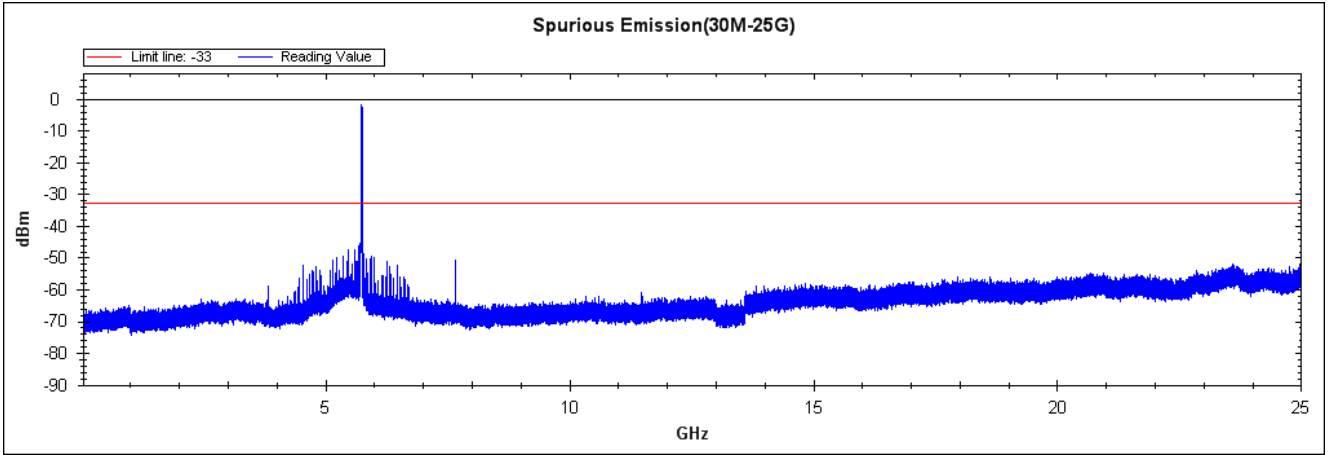

Channel 165 (5825MHz) 30MHz -40GHz-Chain B

Product : SpectraGuard® Access Point / Sensor
Test Item : RF Antenna Conducted Spurious
Test Site : No.3 OATS
Test Mode : Mode 7: Transmit - 802.11n-40BW_30Mbps(5G Band)(Dipole Antenna)

Channel 151 (5755MHz) 30MHz -40GHz-Chain A

Channel 159 (5795MHz) 30MHz -40GHz-Chain A

Channel 151 (5755MHz) 30MHz -40GHz-Chain B

Channel 159 (5795MHz) 30MHz -40GHz-Chain B

Product : SpectraGuard® Access Point / Sensor
 Test Item : RF antenna conducted test
 Test Site : No.3 OATS
 Test Mode : Mode 8: Transmit (802.11b 1Mbps)(PIFA Antenna)