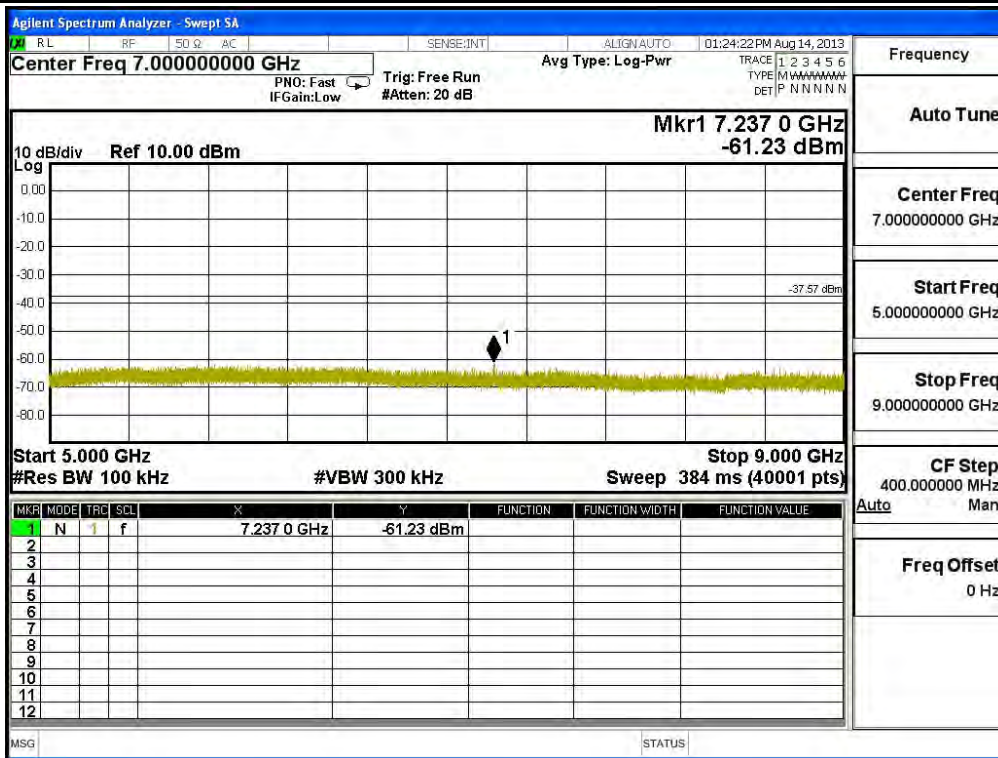

Frequency	
Auto Tune	
Center Freq	3.00000000 GHz
Start Freq	1.00000000 GHz
Stop Freq	5.00000000 GHz
CF Step	400.000000 MHz
Auto	Man
Freq Offset	0 Hz

Channel 11 (2462MHz) 30MHz -25GHz-Chain A

Channel 01 (2412MHz) 30MHz-25GHz-Chain B

Frequency	
Auto Tune	
Center Freq	23.000000000 GHz
Start Freq	21.000000000 GHz
Stop Freq	25.000000000 GHz
CF Step	400.0000000 MHz
Auto	Man
Freq Offset	0 Hz

Channel 06 (2437MHz) 30MHz -25GHz-Chain B

Frequency
Auto Tune
Center Freq 23.000000000 GHz
Start Freq 21.000000000 GHz
Stop Freq 25.000000000 GHz
CF Step 400.0000000 MHz
Auto Man
Freq Offset 0 Hz