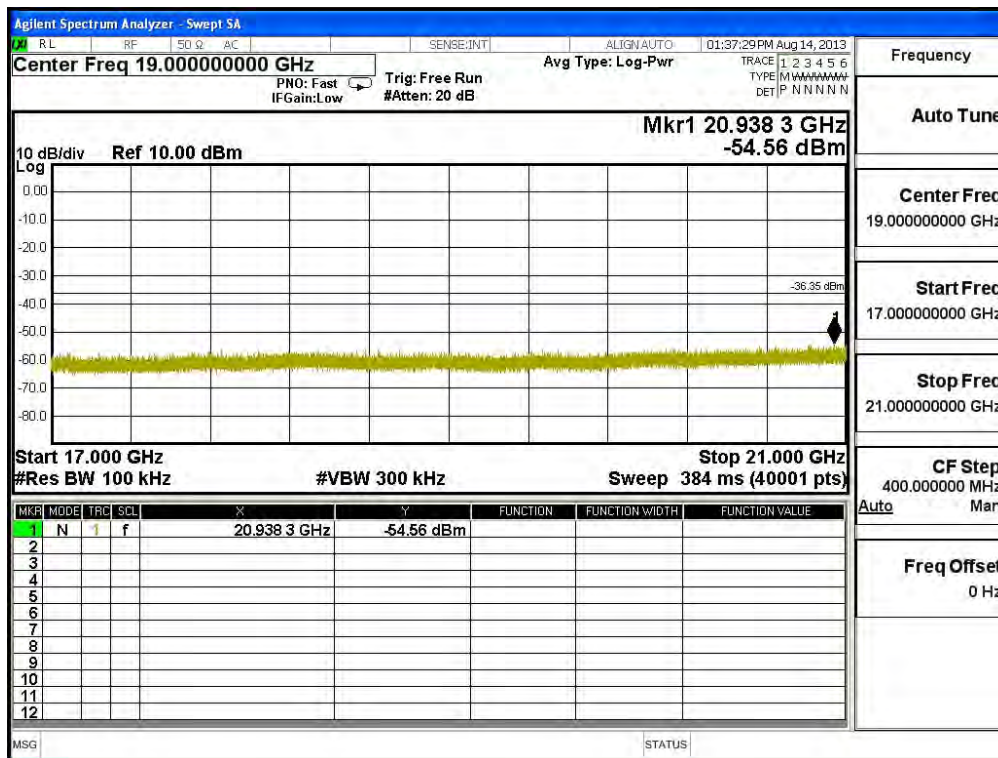

Frequency	
Auto Tune	
Center Freq	3.00000000 GHz
Start Freq	1.00000000 GHz
Stop Freq	5.00000000 GHz
CF Step	400.000000 MHz
Auto	Man
Freq Offset	0 Hz

Channel 11 (2462MHz) 30MHz -25GHz-Chain A

Channel 01 (2412MHz) 30MHz-25GHz-Chain B

Frequency	
Auto Tune	
Center Freq	23.000000000 GHz
Start Freq	21.000000000 GHz
Stop Freq	25.000000000 GHz
CF Step	400.0000000 MHz
Auto	Man
Freq Offset	0 Hz

Channel 06 (2437MHz) 30MHz -25GHz-Chain B

Frequency
Auto Tune
Center Freq 23.000000000 GHz
Start Freq 21.000000000 GHz
Stop Freq 25.000000000 GHz
CF Step 400.0000000 MHz
Auto Man
Freq Offset 0 Hz