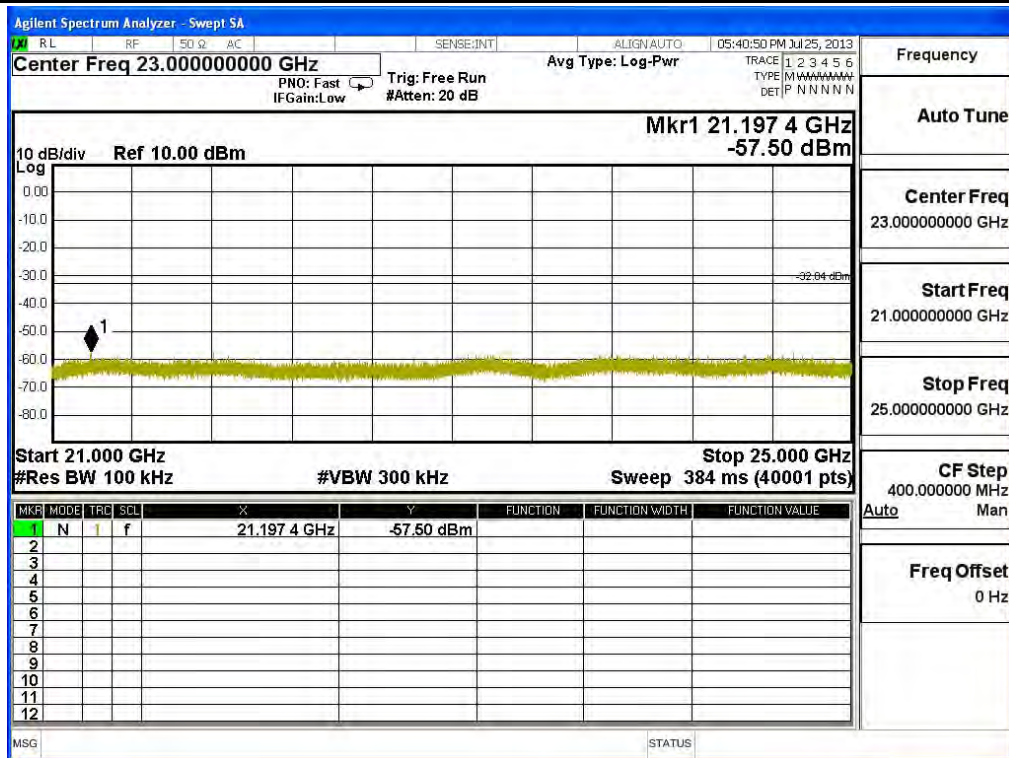

Channel 151 (5755MHz) 30MHz -40GHz-Chain A

Channel 159 (5795MHz) 30MHz -40GHz-Chain A

Channel 151 (5755MHz) 30MHz -40GHz-Chain B

Channel 159 (5795MHz) 30MHz -40GHz-Chain B

Product : SpectraGuard® Access Point / Sensor
 Test Item : RF antenna conducted test
 Test Site : No.3 OATS
 Test Mode : Mode 8: Transmit (802.11b 1Mbps)(PIFA Antenna)

Channel 01 (2412MHz) 30MHz-25GHz-Chain A

Channel 06 (2437MHz) 30MHz -25GHz-Chain A

Frequency	
Auto Tune	
Center Freq	515.000000 MHz
Start Freq	30.000000 MHz
Stop Freq	1.00000000 GHz
CF Step	97.000000 MHz
Auto	Man
Freq Offset	0 Hz

Frequency	
Auto Tune	
Center Freq	3.00000000 GHz
Start Freq	1.00000000 GHz
Stop Freq	5.00000000 GHz
CF Step	400.000000 MHz
Auto	Man
Freq Offset	0 Hz

Channel 11 (2462MHz) 30MHz -25GHz-Chain A

Channel 01 (2412MHz) 30MHz-25GHz-Chain B