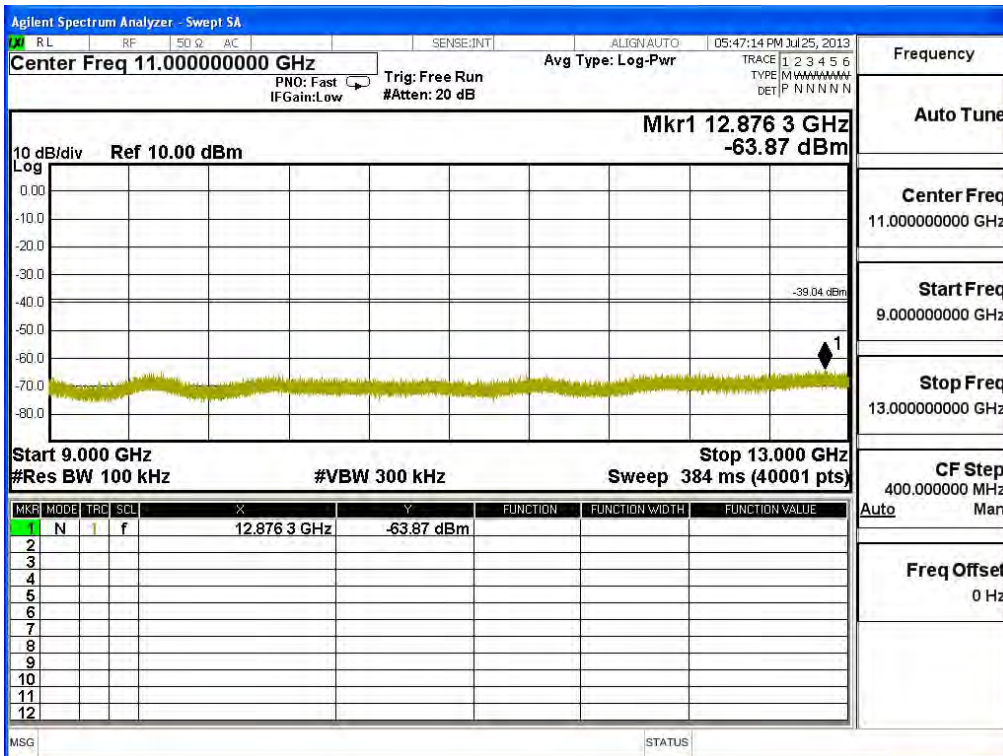

Frequency	
Auto Tune	
Center Freq	3.00000000 GHz
Start Freq	1.00000000 GHz
Stop Freq	5.00000000 GHz
CF Step	400.000000 MHz
Auto	Man
Freq Offset	0 Hz

Channel 11 (2462MHz) 30MHz -25GHz-Chain A

Channel 01 (2412MHz) 30MHz-25GHz-Chain B

Frequency	
Auto Tune	
Center Freq	23.000000000 GHz
Start Freq	21.000000000 GHz
Stop Freq	25.000000000 GHz
CF Step	400.0000000 MHz
Auto	Man
Freq Offset	0 Hz

Channel 06 (2437MHz) 30MHz -25GHz-Chain B

Frequency
Auto Tune
Center Freq 23.000000000 GHz
Start Freq 21.000000000 GHz
Stop Freq 25.000000000 GHz
CF Step 400.0000000 MHz
Auto Man
Freq Offset 0 Hz