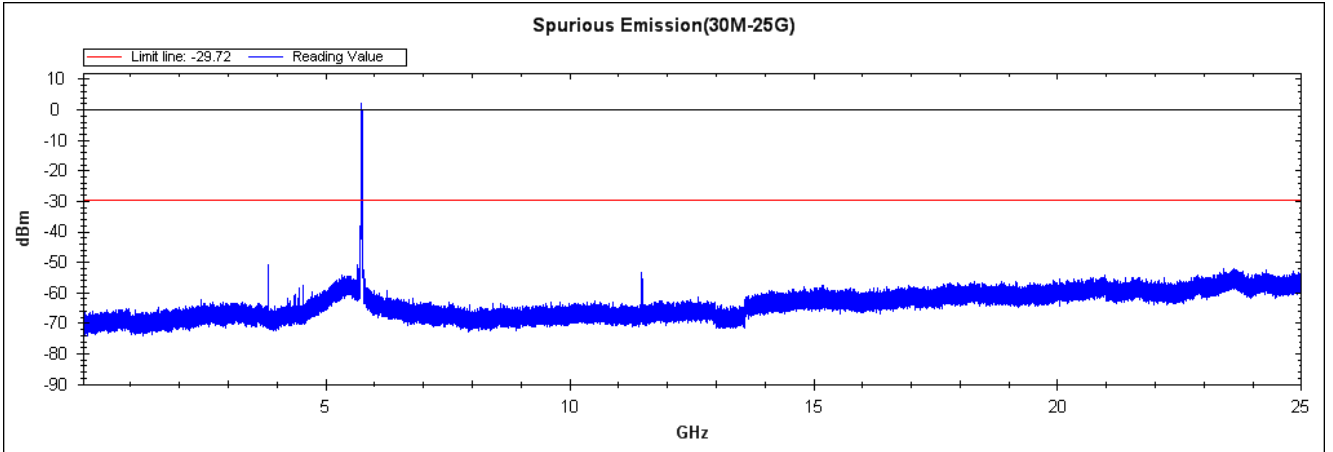

Product : SpectraGuard® Access Point / Sensor
Test Item : RF Antenna Conducted Spurious
Test Site : No.3 OATS
Test Mode : Mode 6: Transmit - 802.11n-20BW_14.4Mbps(5G Band)(Dipole Antenna)

Channel 49 (5745MHz) 30MHz -40GHz-Chain A