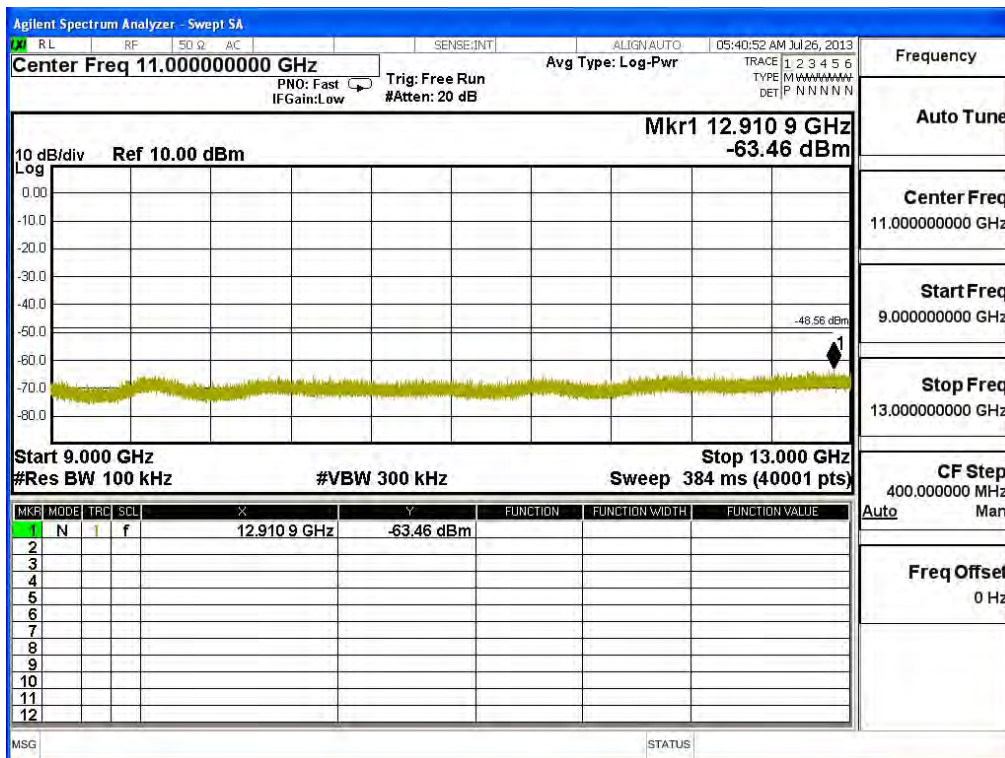

Channel 01 (2412MHz) 30MHz -25GHz-Chain B

Frequency	
Auto Tune	
Center Freq	7.00000000 GHz
Start Freq	5.00000000 GHz
Stop Freq	9.00000000 GHz
CF Step	400.000000 MHz
Auto	Man
Freq Offset	0 Hz

Frequency	
Auto Tune	
Center Freq	11.00000000 GHz
Start Freq	9.00000000 GHz
Stop Freq	13.00000000 GHz
CF Step	400.000000 MHz
Auto	Man
Freq Offset	0 Hz

Frequency	
Auto Tune	
Center Freq	15.00000000 GHz
Start Freq	13.00000000 GHz
Stop Freq	17.00000000 GHz
CF Step	400.000000 MHz
Auto Man	
Freq Offset	0 Hz

Frequency	
Auto Tune	
Center Freq	19.00000000 GHz
Start Freq	17.00000000 GHz
Stop Freq	21.00000000 GHz
CF Step	400.000000 MHz
Auto Man	
Freq Offset	0 Hz