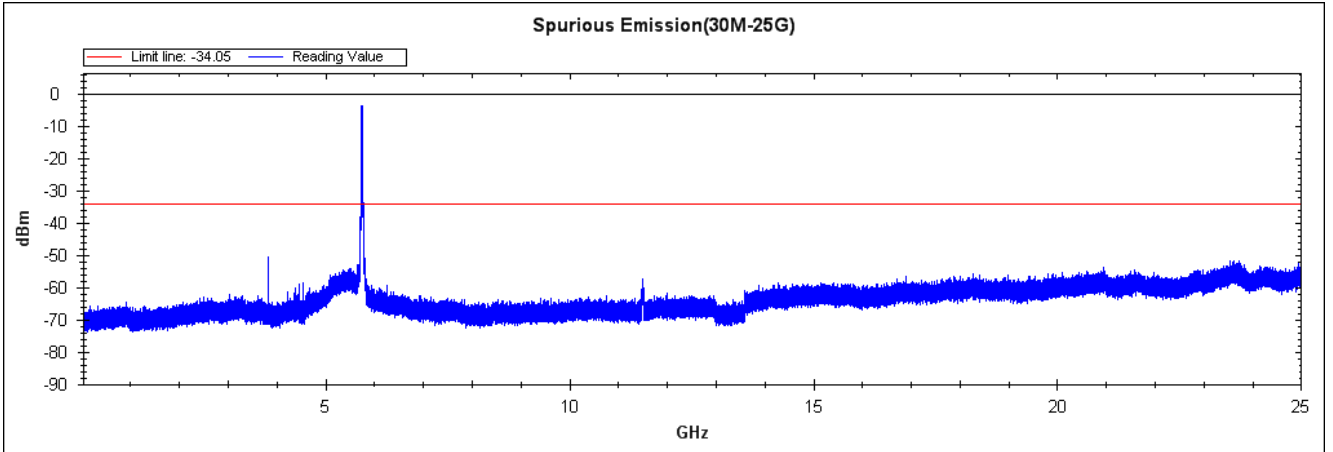

Product : SpectraGuard® Access Point / Sensor
Test Item : RF Antenna Conducted Spurious
Test Site : No.3 OATS
Test Mode : Mode 7: Transmit - 802.11n-40BW_30Mbps(5G Band)(Dipole Antenna)

Channel 151 (5755MHz) 30MHz -40GHz-Chain A