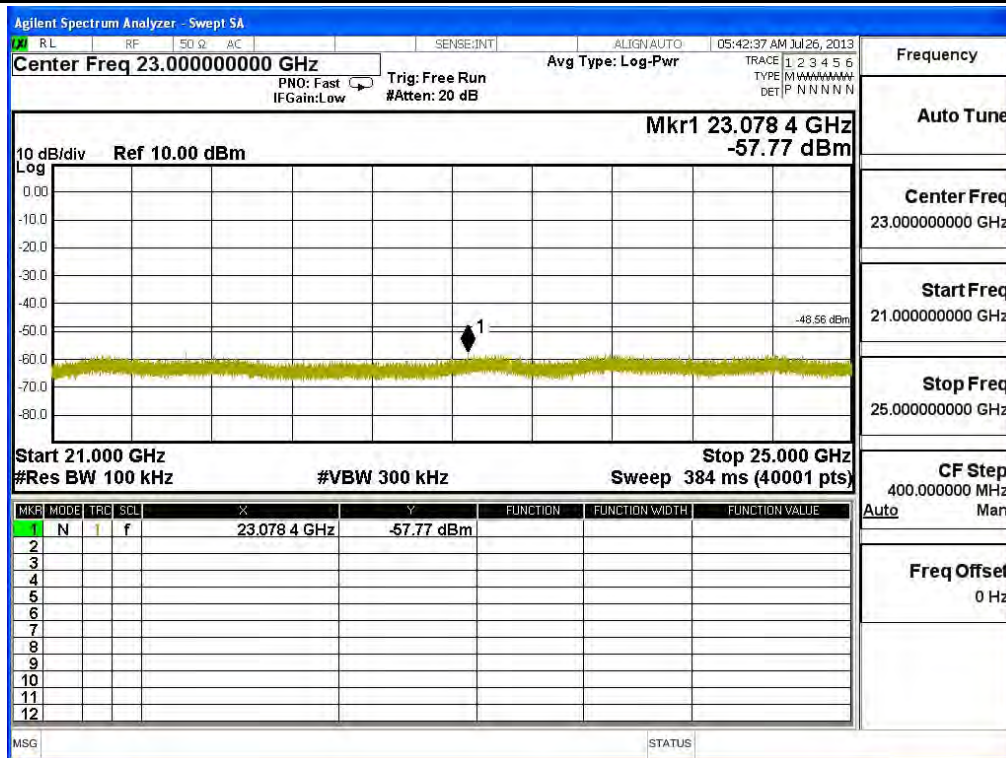

Channel 01 (2412MHz) 30MHz -25GHz-Chain B

Frequency	
Auto Tune	
Center Freq	7.00000000 GHz
Start Freq	5.00000000 GHz
Stop Freq	9.00000000 GHz
CF Step	400.000000 MHz
Auto	Man
Freq Offset	0 Hz

Frequency	
Auto Tune	
Center Freq	11.00000000 GHz
Start Freq	9.00000000 GHz
Stop Freq	13.00000000 GHz
CF Step	400.000000 MHz
Auto	Man
Freq Offset	0 Hz

Frequency	
Auto Tune	
Center Freq	15.00000000 GHz
Start Freq	13.00000000 GHz
Stop Freq	17.00000000 GHz
CF Step	400.000000 MHz
Auto Man	
Freq Offset	0 Hz

Frequency	
Auto Tune	
Center Freq	19.00000000 GHz
Start Freq	17.00000000 GHz
Stop Freq	21.00000000 GHz
CF Step	400.000000 MHz
Auto Man	
Freq Offset	0 Hz