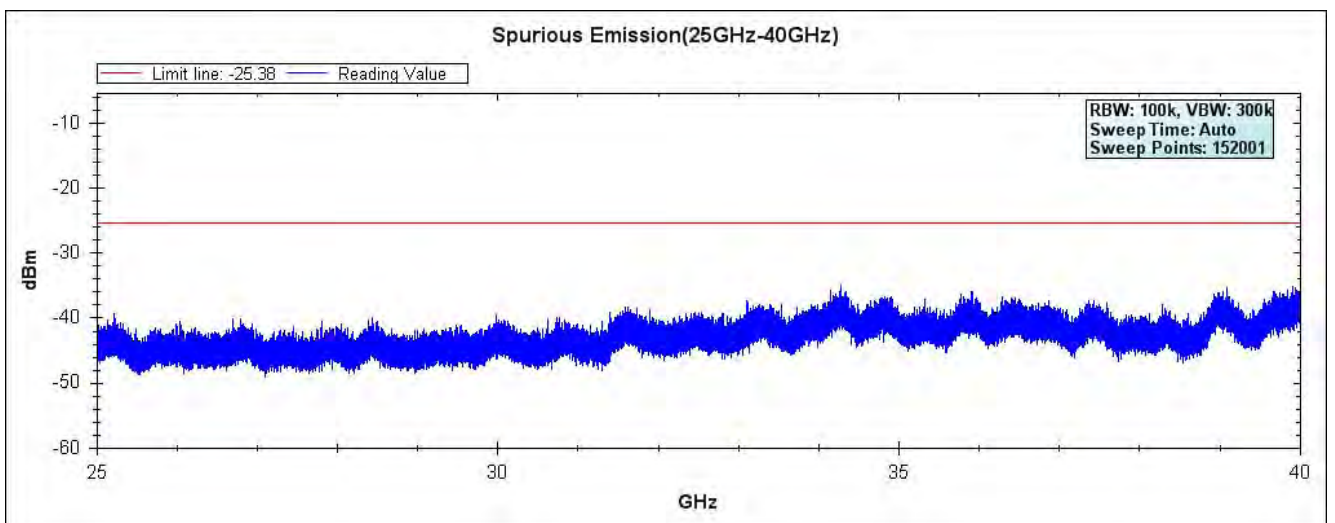

Channel 49 (5745MHz) 30MHz -40GHz-Chain A

Channel 157 (5785MHz) 30MHz -40GHz-Chain A

Channel 165 (5825MHz) 30MHz -40GHz-Chain A

Channel 49 (5745MHz) 30MHz -40GHz-Chain B

Channel 157 (5785MHz) 30MHz -40GHz-Chain B

Channel 165 (5825MHz) 30MHz -40GHz-Chain B

Product : SpectraGuard® Access Point / Sensor
Test Item : RF Antenna Conducted Spurious
Test Site : No.3 OATS
Test Mode : Mode 7: Transmit - 802.11n-40BW_30Mbps(5G Band)(Dipole Antenna)