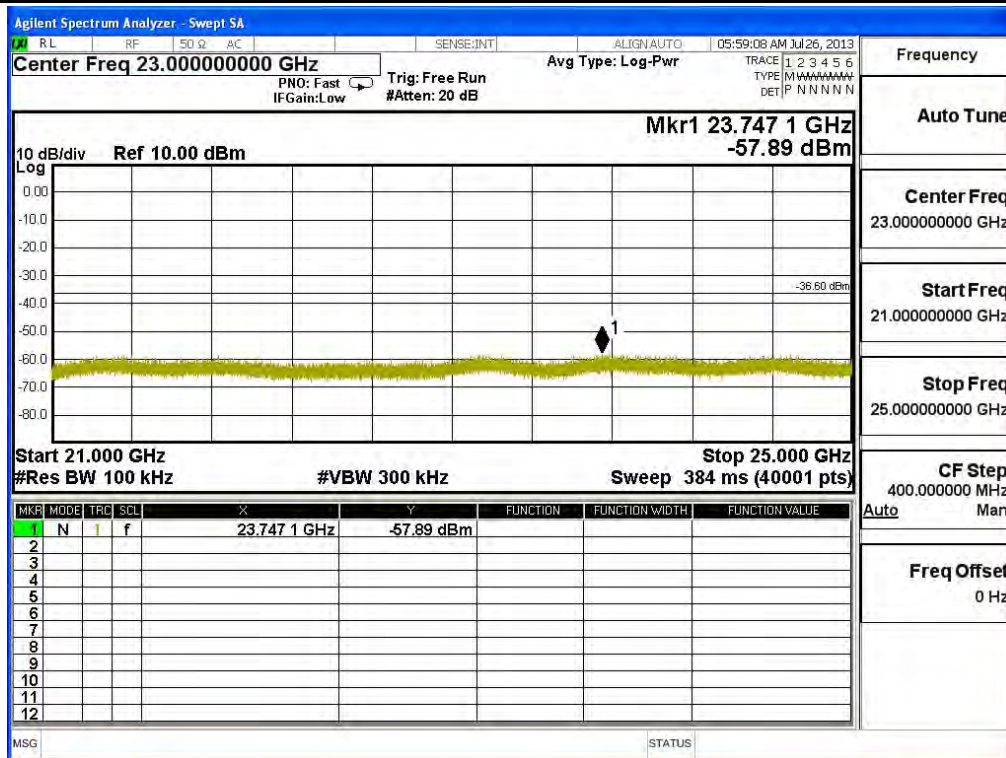

Channel 11 (2462MHz) 30MHz -25GHz-Chain B

Frequency	
Auto Tune	
Center Freq	515.000000 MHz
Start Freq	30.000000 MHz
Stop Freq	1.00000000 GHz
CF Step	97.000000 MHz
Auto	Man
Freq Offset	0 Hz

Frequency	
Auto Tune	
Center Freq	3.00000000 GHz
Start Freq	1.00000000 GHz
Stop Freq	5.00000000 GHz
CF Step	400.000000 MHz
Auto	Man
Freq Offset	0 Hz

Product : SpectraGuard® Access Point / Sensor
 Test Item : RF Antenna Conducted Spurious
 Test Site : No.3 OATS
 Test Mode : Mode 5: Transmit - 802.11n-40BW_30Mbps(2.4G Band)(Dipole Antenna)

Channel 01 (2422MHz) 30MHz -25GHz-Chain A