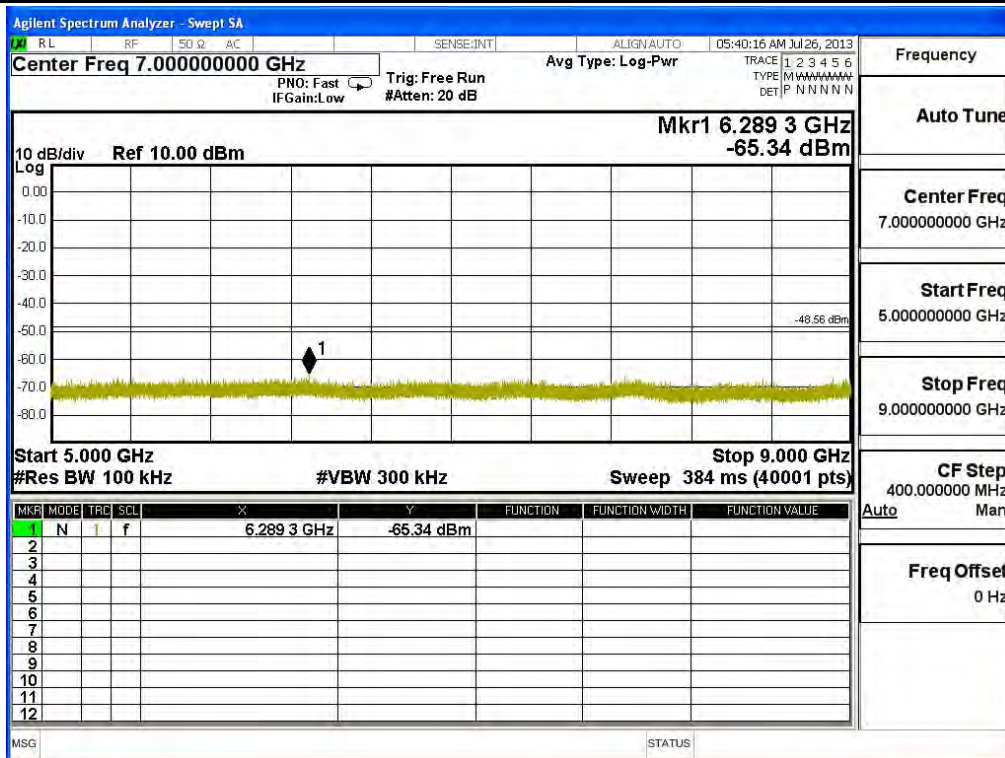

Channel 01 (2412MHz) 30MHz -25GHz-Chain B

Frequency	
Auto Tune	
Center Freq	7.00000000 GHz
Start Freq	5.00000000 GHz
Stop Freq	9.00000000 GHz
CF Step	400.000000 MHz
Auto	Man
Freq Offset	0 Hz

Frequency	
Auto Tune	
Center Freq	11.00000000 GHz
Start Freq	9.00000000 GHz
Stop Freq	13.00000000 GHz
CF Step	400.000000 MHz
Auto	Man
Freq Offset	0 Hz

Frequency	
Auto Tune	
Center Freq	15.00000000 GHz
Start Freq	13.00000000 GHz
Stop Freq	17.00000000 GHz
CF Step	400.000000 MHz
Auto Man	
Freq Offset	0 Hz

Frequency	
Auto Tune	
Center Freq	19.00000000 GHz
Start Freq	17.00000000 GHz
Stop Freq	21.00000000 GHz
CF Step	400.000000 MHz
Auto Man	
Freq Offset	0 Hz