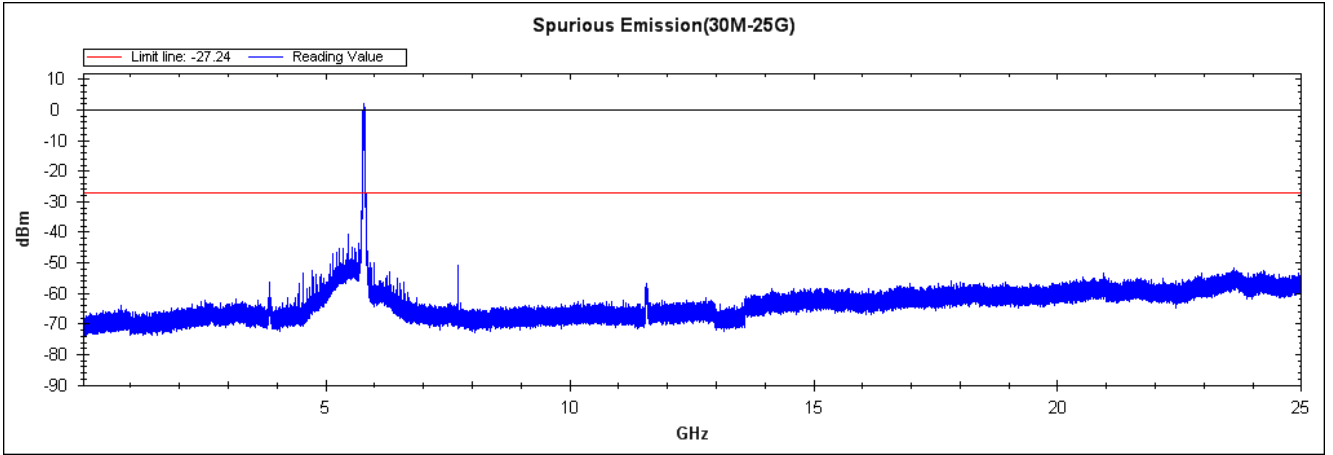

Channel 165 (5825MHz) 30MHz -40GHz-Chain B

Product : SpectraGuard® Access Point / Sensor
Test Item : RF Antenna Conducted Spurious
Test Site : No.3 OATS
Test Mode : Mode 7: Transmit - 802.11n-40BW_30Mbps(5G Band)(Dipole Antenna)

Channel 151 (5755MHz) 30MHz -40GHz-Chain A

Channel 159 (5795MHz) 30MHz -40GHz-Chain A

Channel 151 (5755MHz) 30MHz -40GHz-Chain B

Channel 159 (5795MHz) 30MHz -40GHz-Chain B

Product : SpectraGuard® Access Point / Sensor
 Test Item : RF antenna conducted test
 Test Site : No.3 OATS
 Test Mode : Mode 8: Transmit (802.11b 1Mbps)(PIFA Antenna)