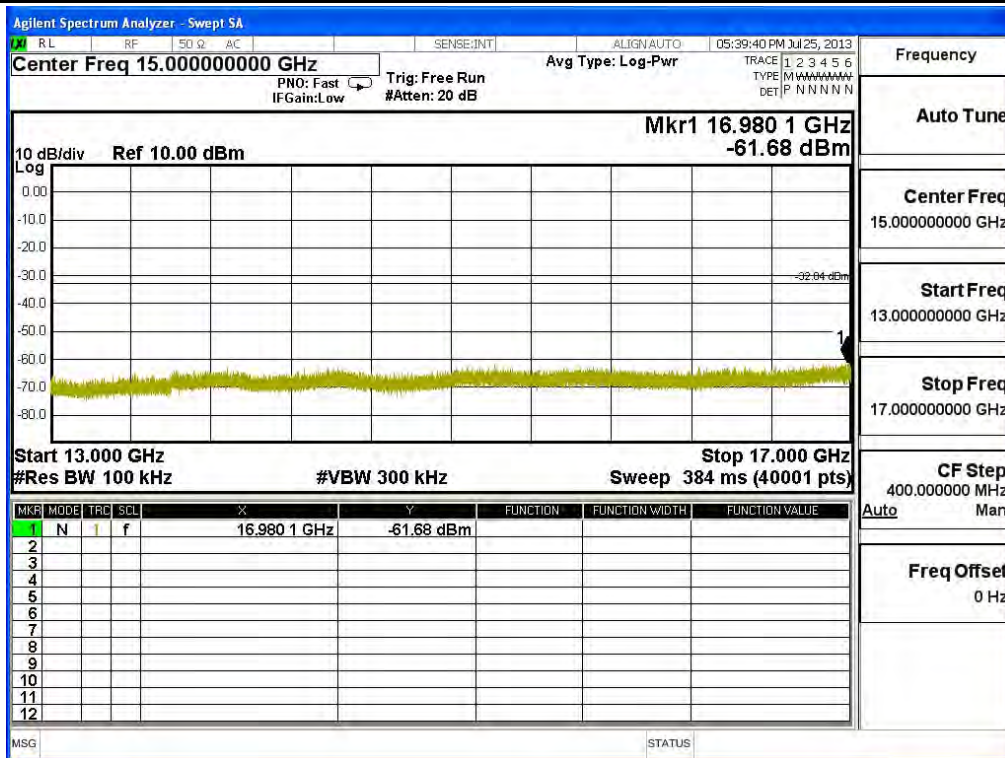

Channel 151 (5755MHz) 30MHz -40GHz-Chain A

Channel 159 (5795MHz) 30MHz -40GHz-Chain A

Channel 151 (5755MHz) 30MHz -40GHz-Chain B

Channel 159 (5795MHz) 30MHz -40GHz-Chain B

Product : SpectraGuard® Access Point / Sensor
 Test Item : RF antenna conducted test
 Test Site : No.3 OATS
 Test Mode : Mode 8: Transmit (802.11b 1Mbps)(PIFA Antenna)

Channel 01 (2412MHz) 30MHz-25GHz-Chain A

Channel 06 (2437MHz) 30MHz -25GHz-Chain A

Frequency	
Auto Tune	
Center Freq	515.000000 MHz
Start Freq	30.000000 MHz
Stop Freq	1.00000000 GHz
CF Step	97.000000 MHz
Auto	Man
Freq Offset	0 Hz

Frequency	
Auto Tune	
Center Freq	3.00000000 GHz
Start Freq	1.00000000 GHz
Stop Freq	5.00000000 GHz
CF Step	400.000000 MHz
Auto	Man
Freq Offset	0 Hz

Channel 11 (2462MHz) 30MHz -25GHz-Chain A

Channel 01 (2412MHz) 30MHz-25GHz-Chain B