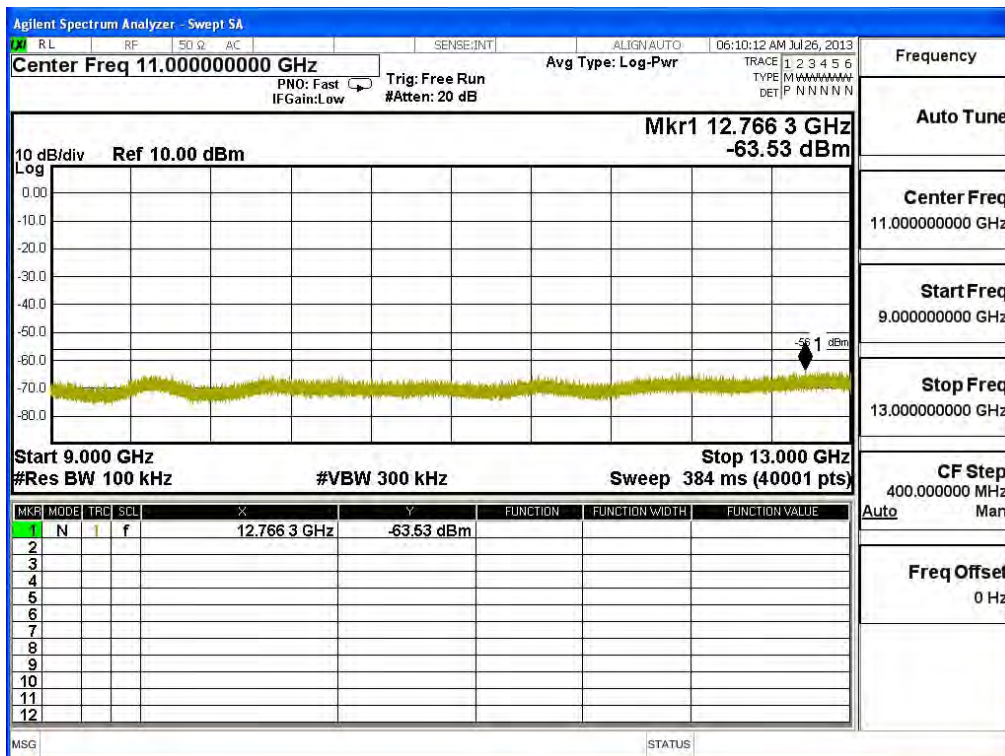

Channel 07 (2452MHz) 30MHz -25GHz-Chain A

Channel 01 (2422MHz) 30MHz -25GHz-Chain B

Channel 04 (2437MHz) 30MHz -25GHz-Chain B

Channel 07 (2452MHz) 30MHz -25GHz-Chain B

Frequency
Auto Tune
Center Freq 15.000000000 GHz
Start Freq 13.000000000 GHz
Stop Freq 17.000000000 GHz
CF Step 400.0000000 MHz
Auto Man
Freq Offset 0 Hz

Frequency
Auto Tune
Center Freq 19.000000000 GHz
Start Freq 17.000000000 GHz
Stop Freq 21.000000000 GHz
CF Step 400.0000000 MHz
Auto Man
Freq Offset 0 Hz

Product : SpectraGuard® Access Point / Sensor
Test Item : RF Antenna Conducted Spurious
Test Site : No.3 OATS
Test Mode : Mode 6: Transmit - 802.11n-20BW_14.4Mbps(5G Band)(Dipole Antenna)