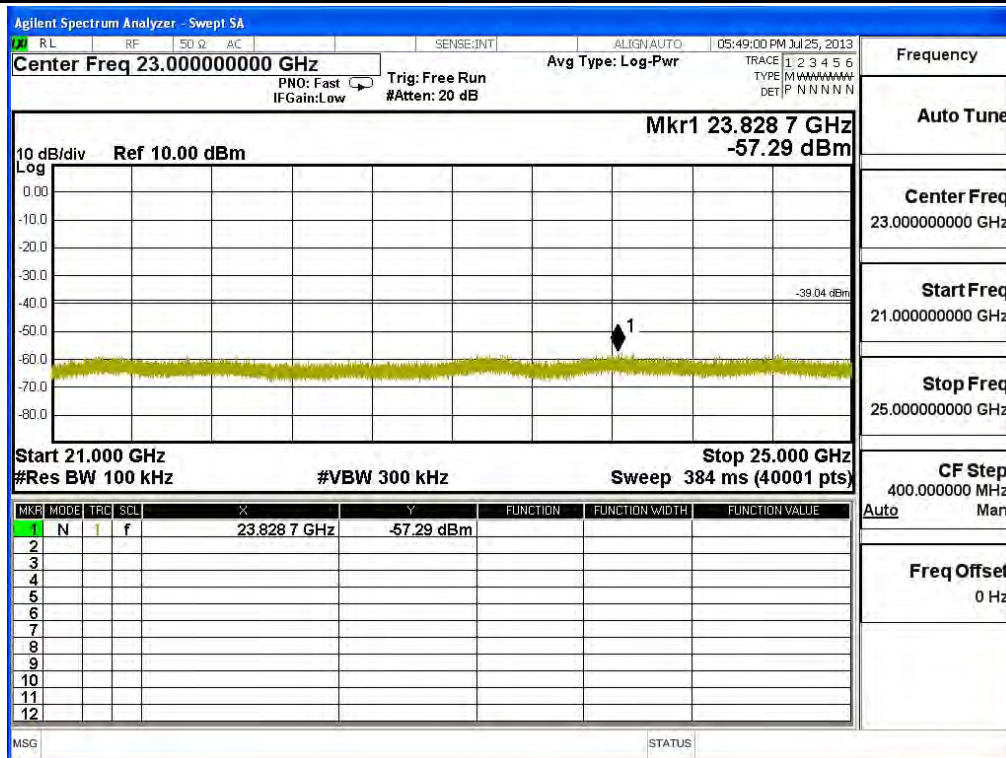

Frequency	
Auto Tune	
Center Freq	3.00000000 GHz
Start Freq	1.00000000 GHz
Stop Freq	5.00000000 GHz
CF Step	400.000000 MHz
Auto	Man
Freq Offset	0 Hz

Channel 11 (2462MHz) 30MHz -25GHz-Chain A

Channel 01 (2412MHz) 30MHz-25GHz-Chain B

Frequency	
Auto Tune	
Center Freq	23.000000000 GHz
Start Freq	21.000000000 GHz
Stop Freq	25.000000000 GHz
CF Step	400.0000000 MHz
Auto	Man
Freq Offset	0 Hz

Channel 06 (2437MHz) 30MHz -25GHz-Chain B

Frequency
Auto Tune
Center Freq 23.000000000 GHz
Start Freq 21.000000000 GHz
Stop Freq 25.000000000 GHz
CF Step 400.0000000 MHz
Auto Man
Freq Offset 0 Hz