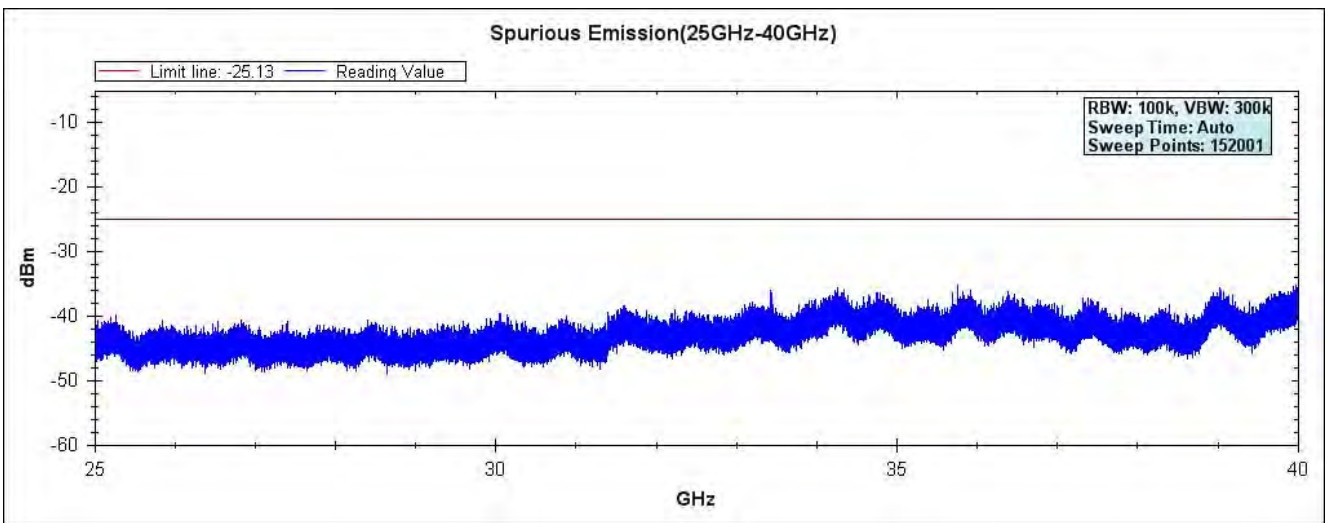

Channel 165 (5825MHz) 30MHz -40GHz-Chain A