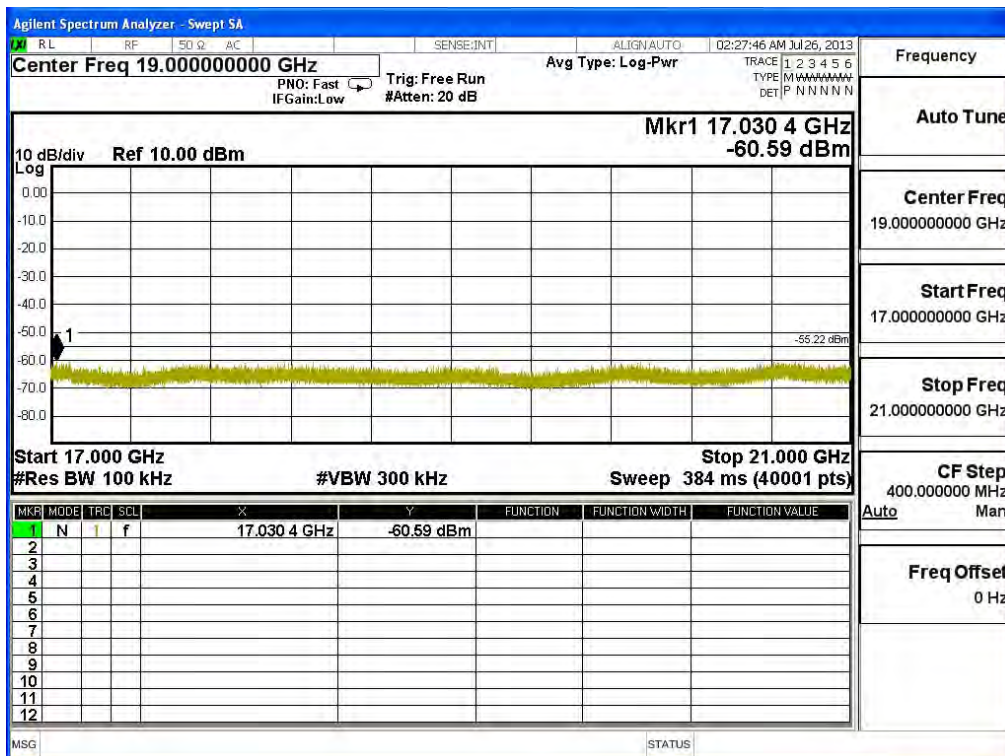

Channel 11 (2462MHz) 30MHz -25GHz-Chain B

Frequency	
Auto Tune	
Center Freq	515.000000 MHz
Start Freq	30.000000 MHz
Stop Freq	1.00000000 GHz
CF Step	97.000000 MHz
Auto	Man
Freq Offset	0 Hz

Frequency	
Auto Tune	
Center Freq	3.00000000 GHz
Start Freq	1.00000000 GHz
Stop Freq	5.00000000 GHz
CF Step	400.000000 MHz
Auto	Man
Freq Offset	0 Hz

Product : SpectraGuard® Access Point / Sensor
 Test Item : RF Antenna Conducted Spurious
 Test Site : No.3 OATS
 Test Mode : Mode 5: Transmit - 802.11n-40BW_30Mbps(2.4G Band)(Dipole Antenna)

Channel 01 (2422MHz) 30MHz -25GHz-Chain A

Channel 04 (2437MHz) 30MHz -25GHz-Chain A

Frequency
Auto Tune
Center Freq 7.000000000 GHz
Start Freq 5.000000000 GHz
Stop Freq 9.000000000 GHz
CF Step 400.0000000 MHz
Auto
Man
Freq Offset 0 Hz

Frequency
Auto Tune
Center Freq 11.000000000 GHz
Start Freq 9.000000000 GHz
Stop Freq 13.000000000 GHz
CF Step 400.0000000 MHz
Auto
Man
Freq Offset 0 Hz