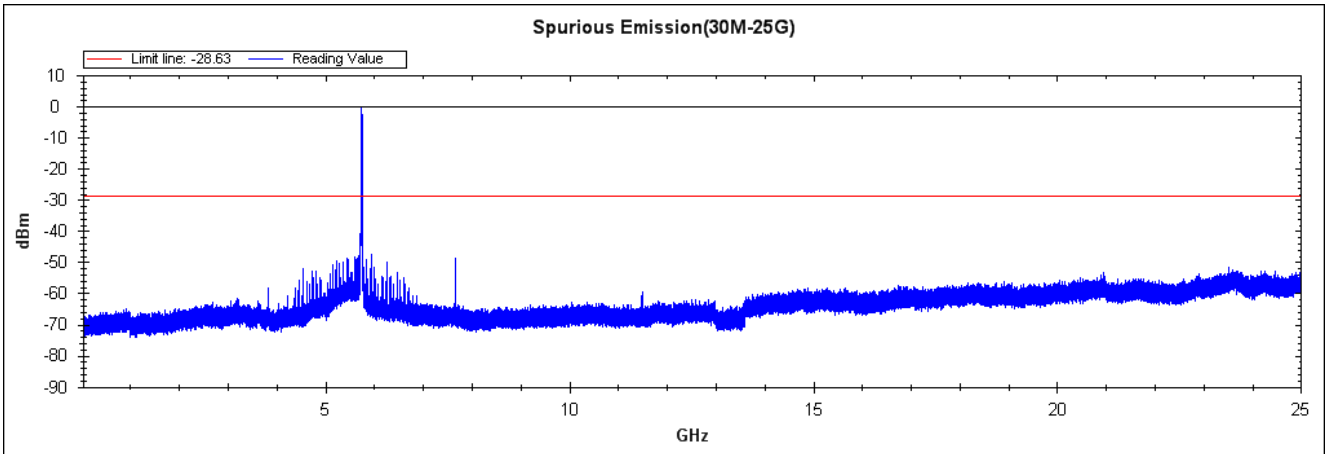

Channel 49 (5745MHz) 30MHz -40GHz-Chain A

Channel 157 (5785MHz) 30MHz -40GHz-Chain A

Channel 165 (5825MHz) 30MHz -40GHz-Chain A

Channel 49 (5745MHz) 30MHz -40GHz-Chain B

Channel 157 (5785MHz) 30MHz -40GHz-Chain B

Channel 165 (5825MHz) 30MHz -40GHz-Chain B

Product : SpectraGuard® Access Point / Sensor
Test Item : RF Antenna Conducted Spurious
Test Site : No.3 OATS
Test Mode : Mode 7: Transmit - 802.11n-40BW_30Mbps(5G Band)(Dipole Antenna)