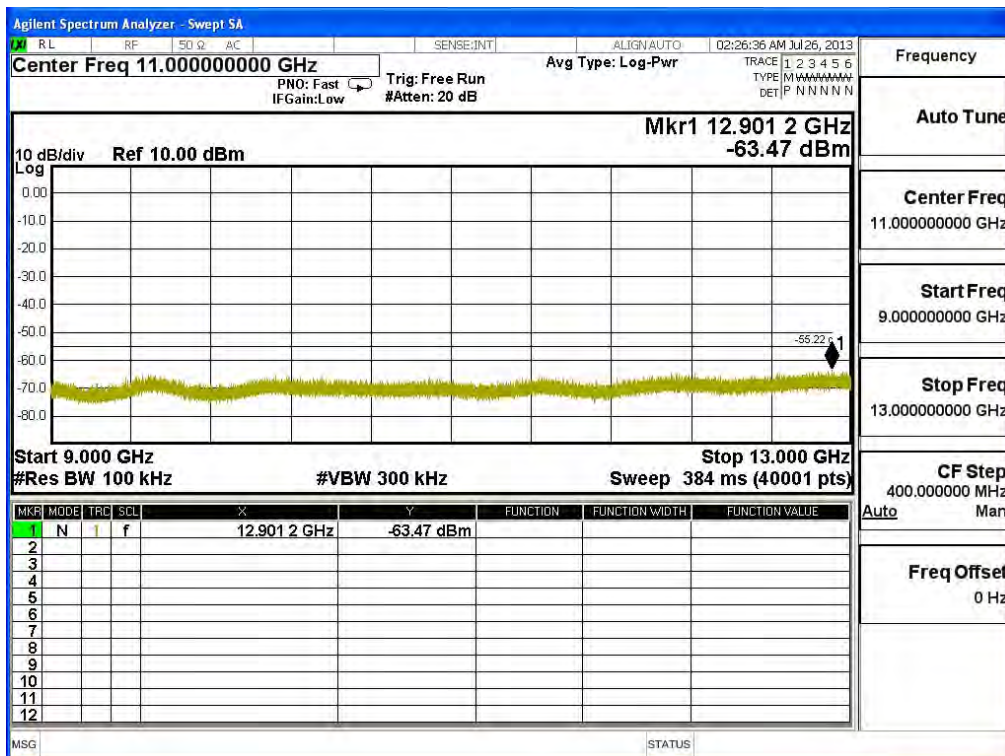

Channel 11 (2462MHz) 30MHz -25GHz-Chain B

Frequency	
Auto Tune	
Center Freq	515.000000 MHz
Start Freq	30.000000 MHz
Stop Freq	1.00000000 GHz
CF Step	97.000000 MHz
Auto	Man
Freq Offset	0 Hz

Frequency	
Auto Tune	
Center Freq	3.00000000 GHz
Start Freq	1.00000000 GHz
Stop Freq	5.00000000 GHz
CF Step	400.000000 MHz
Auto	Man
Freq Offset	0 Hz

Product : SpectraGuard® Access Point / Sensor
 Test Item : RF Antenna Conducted Spurious
 Test Site : No.3 OATS
 Test Mode : Mode 5: Transmit - 802.11n-40BW_30Mbps(2.4G Band)(Dipole Antenna)

Channel 01 (2422MHz) 30MHz -25GHz-Chain A

Channel 04 (2437MHz) 30MHz -25GHz-Chain A

Frequency
Auto Tune
Center Freq 7.000000000 GHz
Start Freq 5.000000000 GHz
Stop Freq 9.000000000 GHz
CF Step 400.0000000 MHz
Auto
Man
Freq Offset 0 Hz

Frequency
Auto Tune
Center Freq 11.000000000 GHz
Start Freq 9.000000000 GHz
Stop Freq 13.000000000 GHz
CF Step 400.0000000 MHz
Auto
Man
Freq Offset 0 Hz