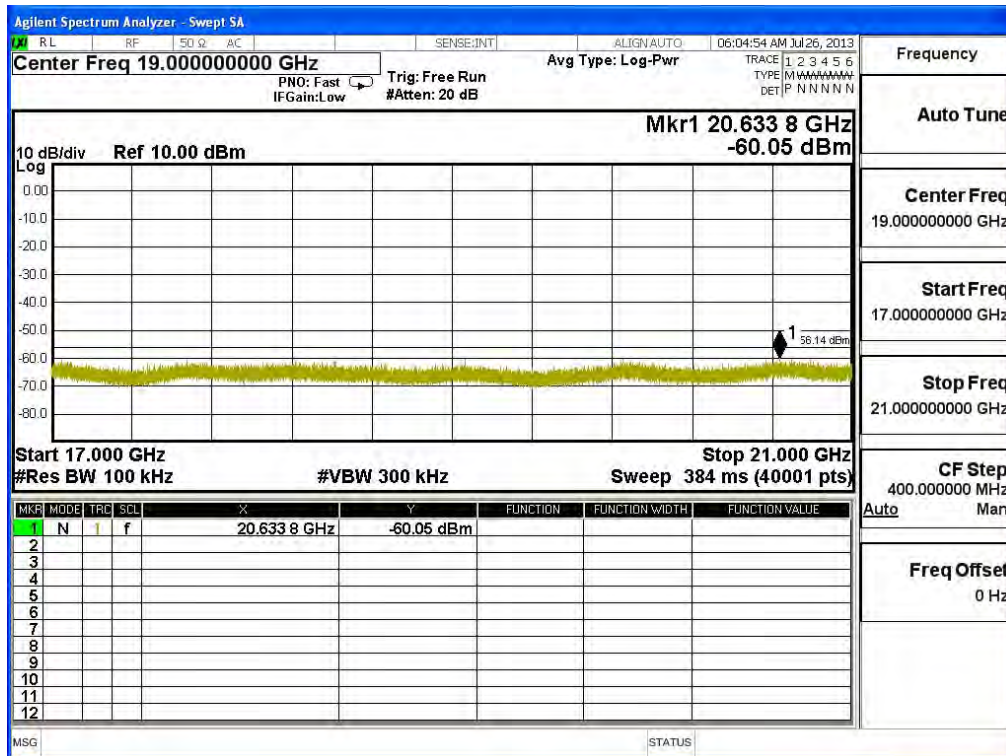

Channel 07 (2452MHz) 30MHz -25GHz-Chain A

Channel 01 (2422MHz) 30MHz -25GHz-Chain B

Channel 04 (2437MHz) 30MHz -25GHz-Chain B

Channel 07 (2452MHz) 30MHz -25GHz-Chain B

Frequency
Auto Tune
Center Freq 15.000000000 GHz
Start Freq 13.000000000 GHz
Stop Freq 17.000000000 GHz
CF Step 400.0000000 MHz
Auto Man
Freq Offset 0 Hz

Frequency
Auto Tune
Center Freq 19.000000000 GHz
Start Freq 17.000000000 GHz
Stop Freq 21.000000000 GHz
CF Step 400.0000000 MHz
Auto Man
Freq Offset 0 Hz

Product : SpectraGuard® Access Point / Sensor
Test Item : RF Antenna Conducted Spurious
Test Site : No.3 OATS
Test Mode : Mode 6: Transmit - 802.11n-20BW_14.4Mbps(5G Band)(Dipole Antenna)