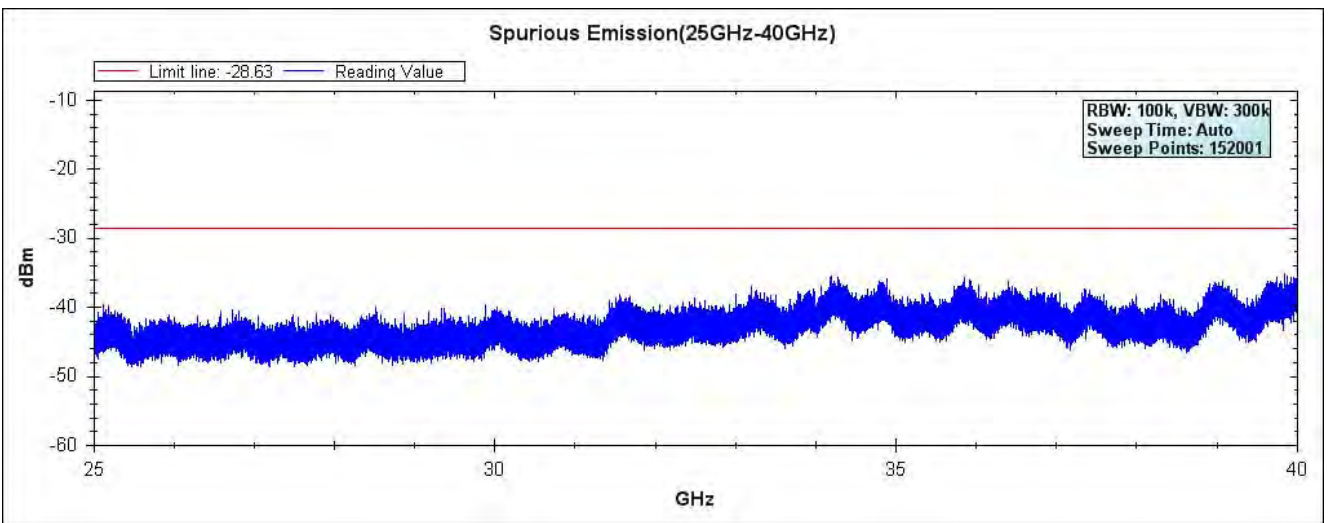

Channel 49 (5745MHz) 30MHz -40GHz-Chain A

Channel 157 (5785MHz) 30MHz -40GHz-Chain A

Channel 165 (5825MHz) 30MHz -40GHz-Chain A

Channel 49 (5745MHz) 30MHz -40GHz-Chain B

Channel 157 (5785MHz) 30MHz -40GHz-Chain B

Channel 165 (5825MHz) 30MHz -40GHz-Chain B

Product : SpectraGuard® Access Point / Sensor
Test Item : RF Antenna Conducted Spurious
Test Site : No.3 OATS
Test Mode : Mode 7: Transmit - 802.11n-40BW_30Mbps(5G Band)(Dipole Antenna)