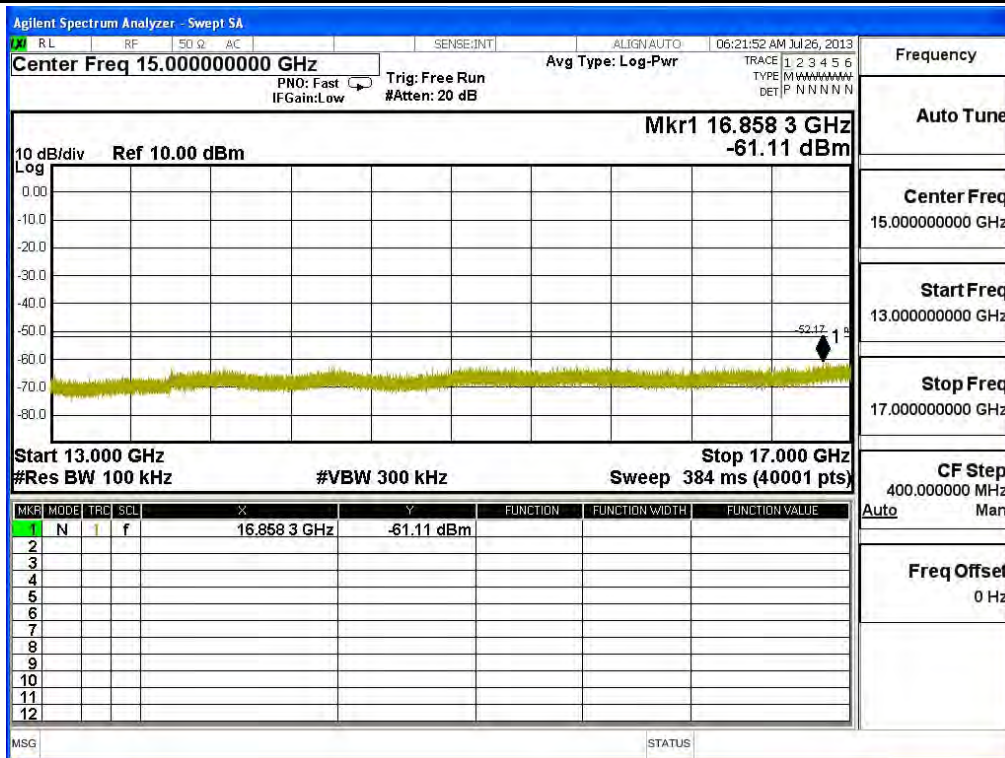

Channel 07 (2452MHz) 30MHz -25GHz-Chain A

Channel 01 (2422MHz) 30MHz -25GHz-Chain B

Channel 04 (2437MHz) 30MHz -25GHz-Chain B

Channel 07 (2452MHz) 30MHz -25GHz-Chain B

Frequency
Auto Tune
Center Freq 15.000000000 GHz
Start Freq 13.000000000 GHz
Stop Freq 17.000000000 GHz
CF Step 400.0000000 MHz
Auto Man
Freq Offset 0 Hz

Frequency
Auto Tune
Center Freq 19.000000000 GHz
Start Freq 17.000000000 GHz
Stop Freq 21.000000000 GHz
CF Step 400.0000000 MHz
Auto Man
Freq Offset 0 Hz

Product : SpectraGuard® Access Point / Sensor
Test Item : RF Antenna Conducted Spurious
Test Site : No.3 OATS
Test Mode : Mode 6: Transmit - 802.11n-20BW_14.4Mbps(5G Band)(Dipole Antenna)