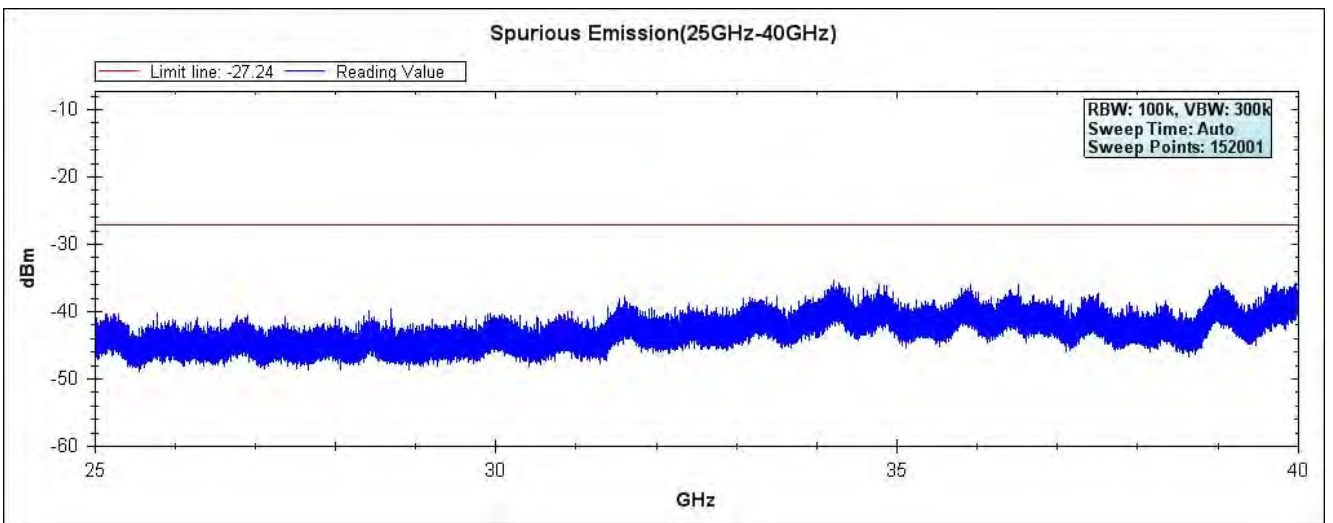

Channel 165 (5825MHz) 30MHz -40GHz-Chain B

Product : SpectraGuard® Access Point / Sensor
Test Item : RF Antenna Conducted Spurious
Test Site : No.3 OATS
Test Mode : Mode 7: Transmit - 802.11n-40BW_30Mbps(5G Band)(Dipole Antenna)

Channel 151 (5755MHz) 30MHz -40GHz-Chain A

Channel 159 (5795MHz) 30MHz -40GHz-Chain A

Channel 151 (5755MHz) 30MHz -40GHz-Chain B

Channel 159 (5795MHz) 30MHz -40GHz-Chain B

Product : SpectraGuard® Access Point / Sensor
 Test Item : RF antenna conducted test
 Test Site : No.3 OATS
 Test Mode : Mode 8: Transmit (802.11b 1Mbps)(PIFA Antenna)