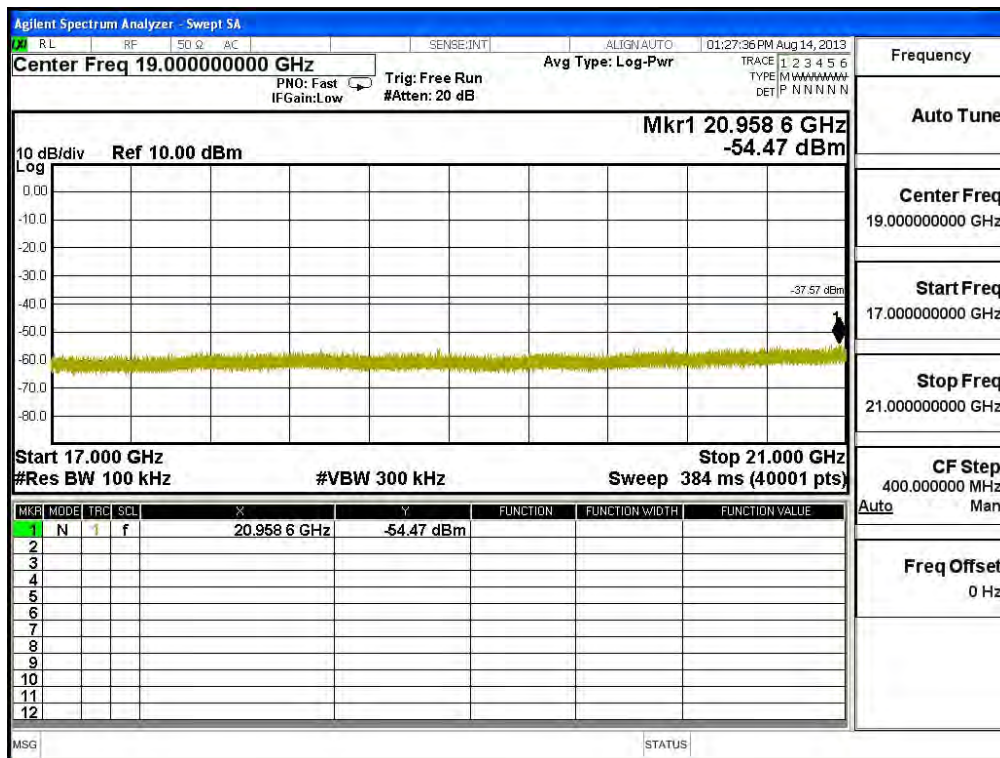

Frequency	
Auto Tune	
Center Freq	3.00000000 GHz
Start Freq	1.00000000 GHz
Stop Freq	5.00000000 GHz
CF Step	400.000000 MHz
Auto	Man
Freq Offset	0 Hz

Channel 11 (2462MHz) 30MHz -25GHz-Chain A

Channel 01 (2412MHz) 30MHz-25GHz-Chain B