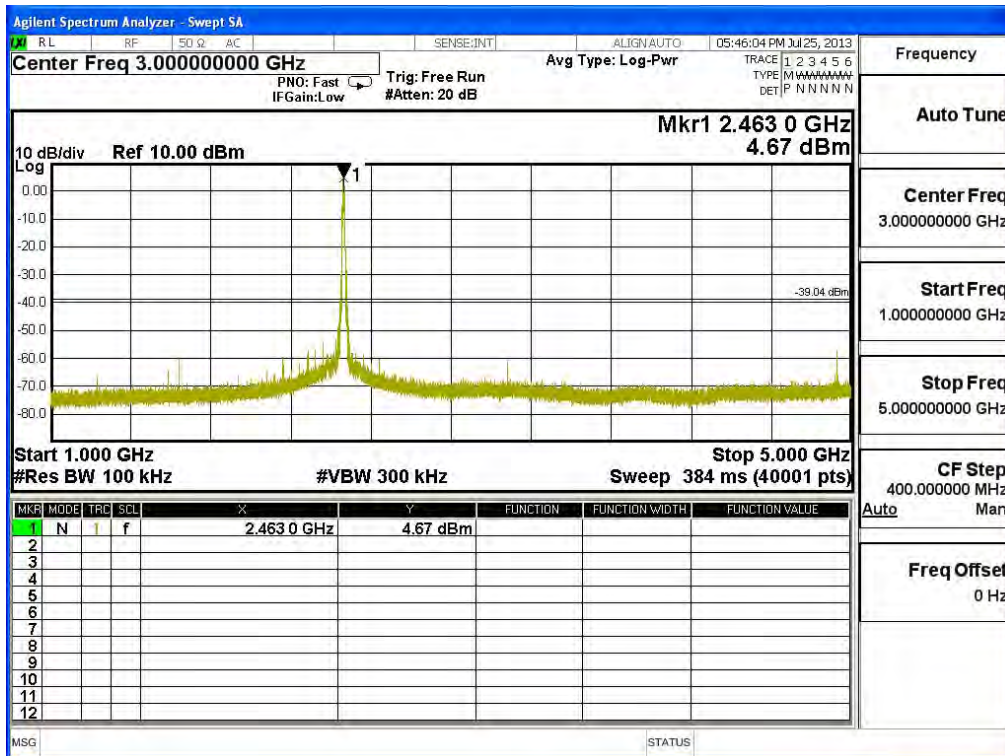

Channel 151 (5755MHz) 30MHz -40GHz-Chain A

Channel 159 (5795MHz) 30MHz -40GHz-Chain A

Channel 151 (5755MHz) 30MHz -40GHz-Chain B

Channel 159 (5795MHz) 30MHz -40GHz-Chain B

Product : SpectraGuard® Access Point / Sensor
 Test Item : RF antenna conducted test
 Test Site : No.3 OATS
 Test Mode : Mode 8: Transmit (802.11b 1Mbps)(PIFA Antenna)

Channel 01 (2412MHz) 30MHz-25GHz-Chain A

Channel 06 (2437MHz) 30MHz -25GHz-Chain A

Frequency	
Auto Tune	
Center Freq	515.000000 MHz
Start Freq	30.000000 MHz
Stop Freq	1.00000000 GHz
CF Step	97.000000 MHz
Auto	Man
Freq Offset	0 Hz

Frequency	
Auto Tune	
Center Freq	3.00000000 GHz
Start Freq	1.00000000 GHz
Stop Freq	5.00000000 GHz
CF Step	400.000000 MHz
Auto	Man
Freq Offset	0 Hz

Channel 11 (2462MHz) 30MHz -25GHz-Chain A

Channel 01 (2412MHz) 30MHz-25GHz-Chain B