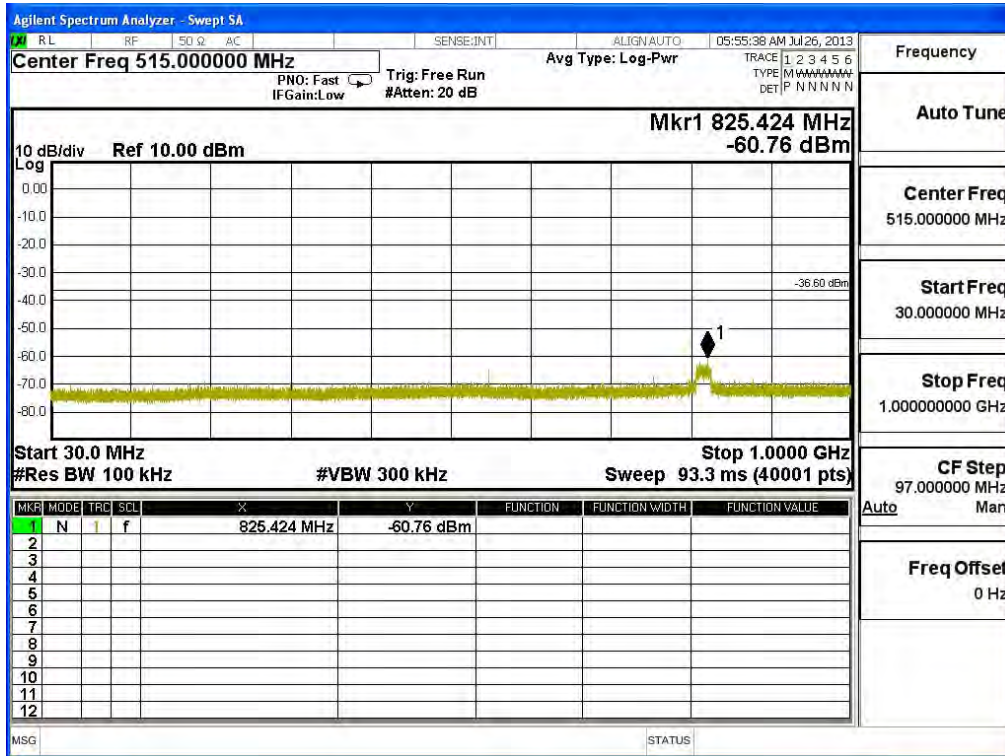

Channel 06 (2437MHz) 30MHz -25GHz-Chain B

Frequency	
Auto Tune	
Center Freq	515.000000 MHz
Start Freq	30.000000 MHz
Stop Freq	1.00000000 GHz
CF Step	97.000000 MHz
Auto	Man
Freq Offset	0 Hz

Frequency	
Auto Tune	
Center Freq	3.00000000 GHz
Start Freq	1.00000000 GHz
Stop Freq	5.00000000 GHz
CF Step	400.000000 MHz
Auto	Man
Freq Offset	0 Hz

Channel 11 (2462MHz) 30MHz -25GHz-Chain B

Frequency	
Auto Tune	
Center Freq	515.000000 MHz
Start Freq	30.000000 MHz
Stop Freq	1.00000000 GHz
CF Step	97.000000 MHz
Auto	Man
Freq Offset	0 Hz

Frequency	
Auto Tune	
Center Freq	3.00000000 GHz
Start Freq	1.00000000 GHz
Stop Freq	5.00000000 GHz
CF Step	400.000000 MHz
Auto	Man
Freq Offset	0 Hz

Product : SpectraGuard® Access Point / Sensor
 Test Item : RF Antenna Conducted Spurious
 Test Site : No.3 OATS
 Test Mode : Mode 5: Transmit - 802.11n-40BW_30Mbps(2.4G Band)(Dipole Antenna)

Channel 01 (2422MHz) 30MHz -25GHz-Chain A