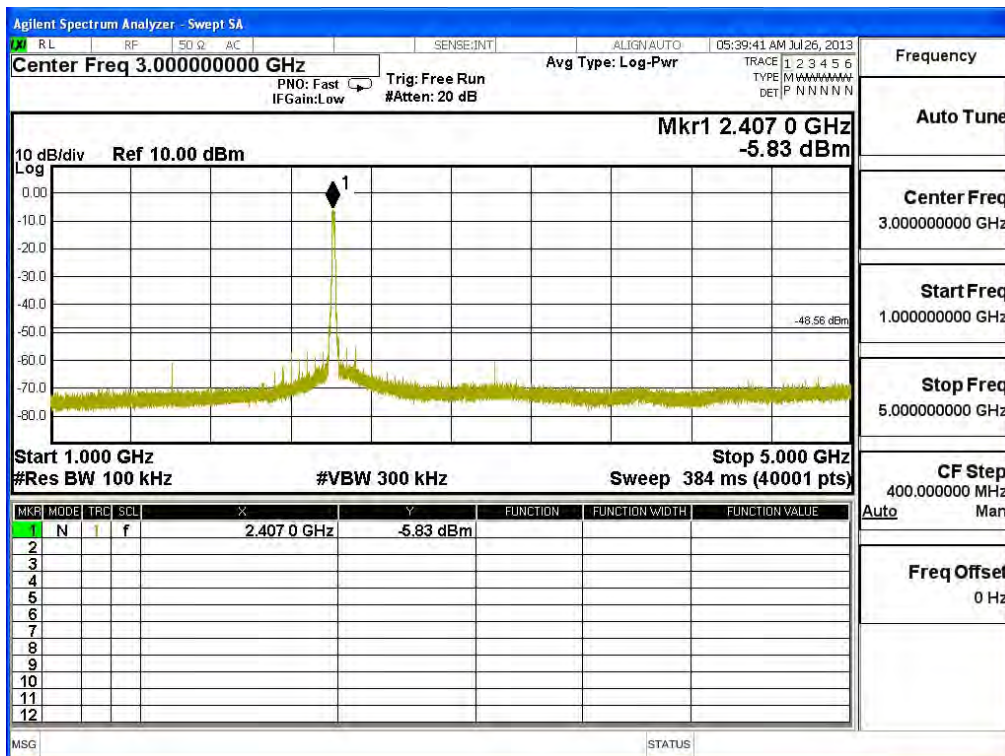

Channel 01 (2412MHz) 30MHz -25GHz-Chain B

Frequency	
Auto Tune	
Center Freq	7.00000000 GHz
Start Freq	5.00000000 GHz
Stop Freq	9.00000000 GHz
CF Step	400.000000 MHz
Auto	Man
Freq Offset	0 Hz

Frequency	
Auto Tune	
Center Freq	11.00000000 GHz
Start Freq	9.00000000 GHz
Stop Freq	13.00000000 GHz
CF Step	400.000000 MHz
Auto	Man
Freq Offset	0 Hz

Frequency	
Auto Tune	
Center Freq	15.00000000 GHz
Start Freq	13.00000000 GHz
Stop Freq	17.00000000 GHz
CF Step	400.000000 MHz
Auto Man	
Freq Offset	0 Hz

Frequency	
Auto Tune	
Center Freq	19.00000000 GHz
Start Freq	17.00000000 GHz
Stop Freq	21.00000000 GHz
CF Step	400.000000 MHz
Auto Man	
Freq Offset	0 Hz