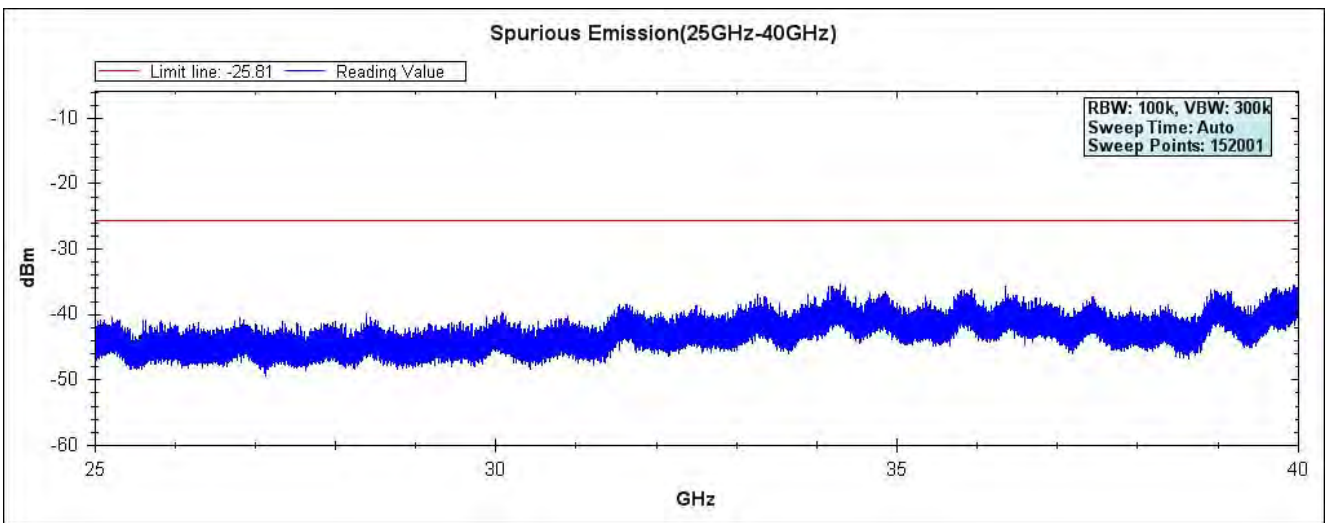

Channel 157 (5785MHz) 30MHz -40GHz-Chain A