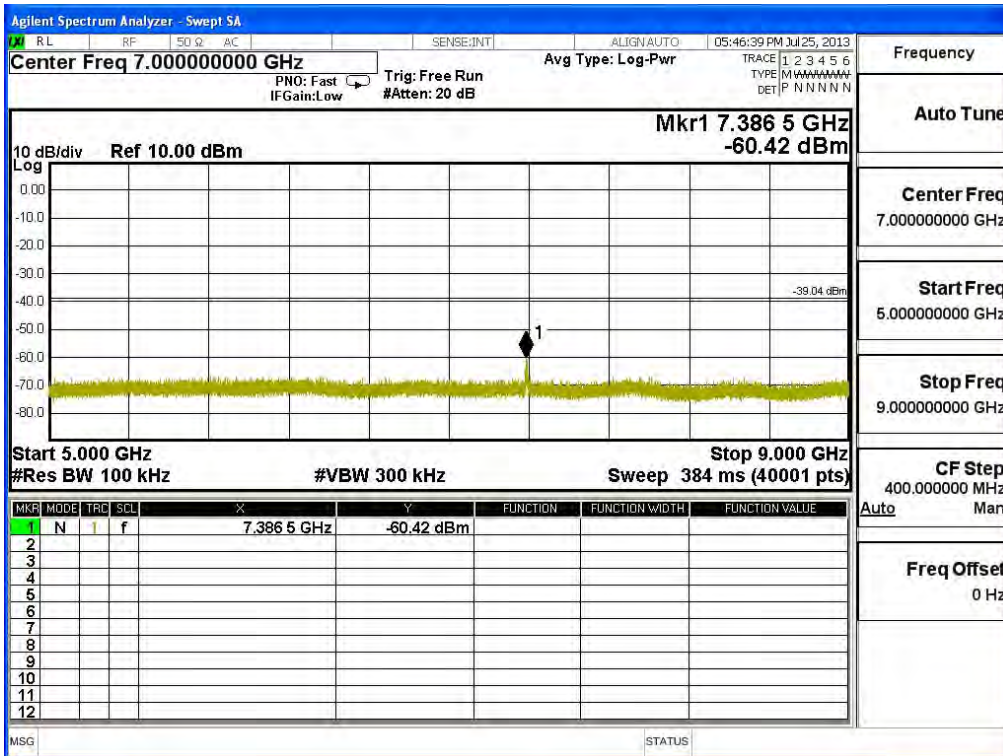

Frequency	
Auto Tune	
Center Freq	3.00000000 GHz
Start Freq	1.00000000 GHz
Stop Freq	5.00000000 GHz
CF Step	400.000000 MHz
Auto	Man
Freq Offset	0 Hz

Channel 11 (2462MHz) 30MHz -25GHz-Chain A

Channel 01 (2412MHz) 30MHz-25GHz-Chain B

Frequency	
Auto Tune	
Center Freq	23.000000000 GHz
Start Freq	21.000000000 GHz
Stop Freq	25.000000000 GHz
CF Step	400.0000000 MHz
Auto	Man
Freq Offset	0 Hz

Channel 06 (2437MHz) 30MHz -25GHz-Chain B

Frequency
Auto Tune
Center Freq 23.000000000 GHz
Start Freq 21.000000000 GHz
Stop Freq 25.000000000 GHz
CF Step 400.0000000 MHz
Auto Man
Freq Offset 0 Hz