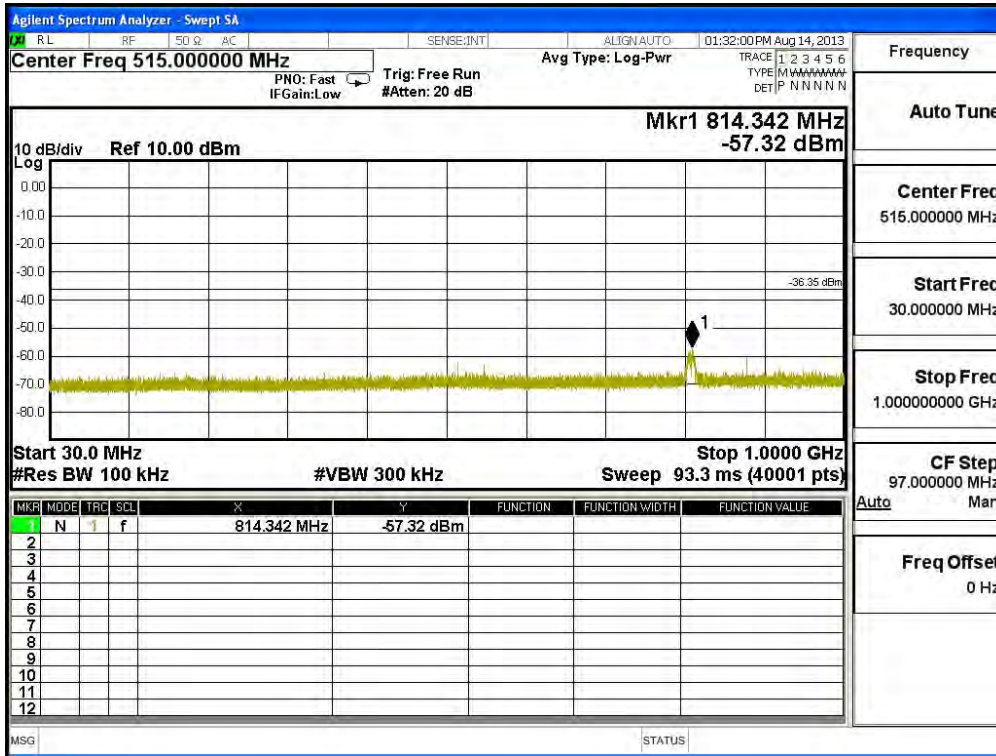

Frequency	
Auto Tune	
Center Freq	3.00000000 GHz
Start Freq	1.00000000 GHz
Stop Freq	5.00000000 GHz
CF Step	400.000000 MHz
Auto	Man
Freq Offset	0 Hz

Channel 11 (2462MHz) 30MHz -25GHz-Chain A

Channel 01 (2412MHz) 30MHz-25GHz-Chain B

Frequency	
Auto Tune	
Center Freq	23.000000000 GHz
Start Freq	21.000000000 GHz
Stop Freq	25.000000000 GHz
CF Step	400.0000000 MHz
Auto	Man
Freq Offset	0 Hz

Channel 06 (2437MHz) 30MHz -25GHz-Chain B

Frequency
Auto Tune
Center Freq 23.000000000 GHz
Start Freq 21.000000000 GHz
Stop Freq 25.000000000 GHz
CF Step 400.0000000 MHz
Auto Man
Freq Offset 0 Hz