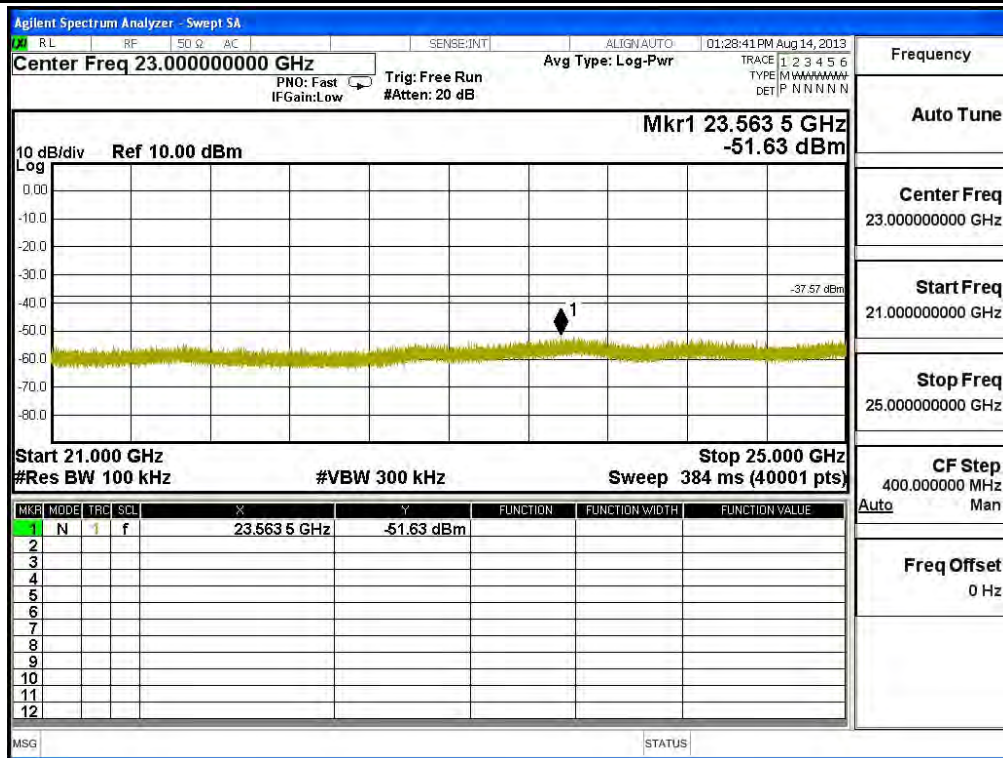

Frequency	
Auto Tune	
Center Freq	3.00000000 GHz
Start Freq	1.00000000 GHz
Stop Freq	5.00000000 GHz
CF Step	400.000000 MHz
Auto	Man
Freq Offset	0 Hz

Channel 11 (2462MHz) 30MHz -25GHz-Chain A

Channel 01 (2412MHz) 30MHz-25GHz-Chain B

Frequency	
Auto Tune	
Center Freq	23.000000000 GHz
Start Freq	21.000000000 GHz
Stop Freq	25.000000000 GHz
CF Step	400.0000000 MHz
Auto	Man
Freq Offset	0 Hz

Channel 06 (2437MHz) 30MHz -25GHz-Chain B

Frequency
Auto Tune
Center Freq 23.000000000 GHz
Start Freq 21.000000000 GHz
Stop Freq 25.000000000 GHz
CF Step 400.0000000 MHz
Auto Man
Freq Offset 0 Hz