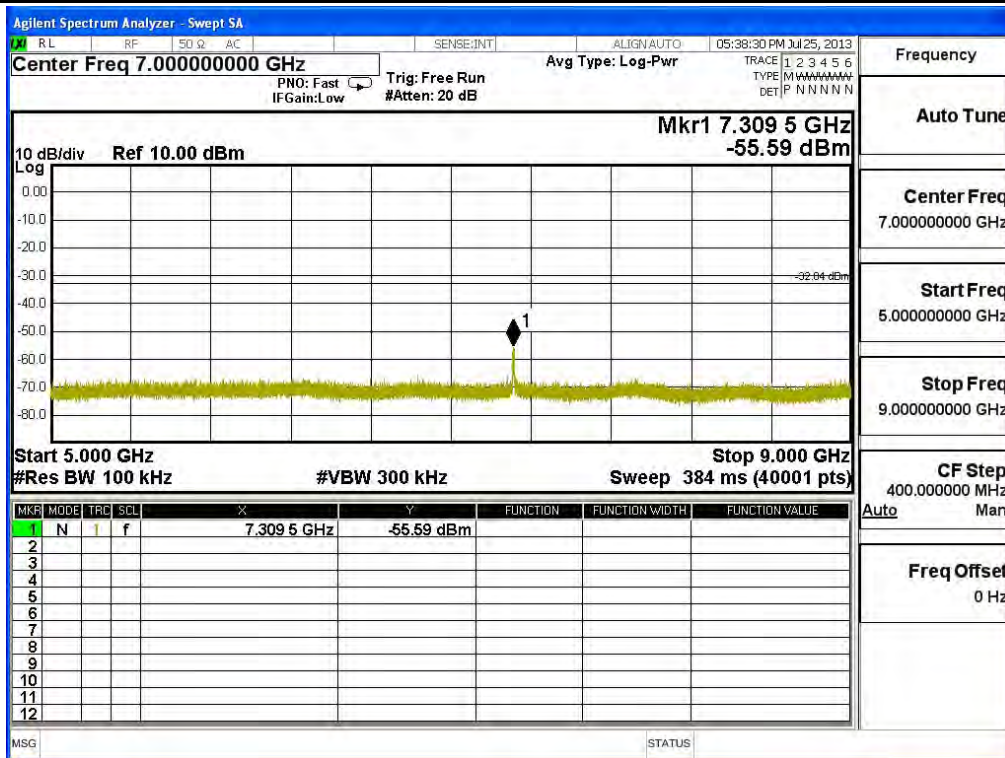

Channel 151 (5755MHz) 30MHz -40GHz-Chain A

Channel 159 (5795MHz) 30MHz -40GHz-Chain A

Channel 151 (5755MHz) 30MHz -40GHz-Chain B

Channel 159 (5795MHz) 30MHz -40GHz-Chain B

Product : SpectraGuard® Access Point / Sensor
 Test Item : RF antenna conducted test
 Test Site : No.3 OATS
 Test Mode : Mode 8: Transmit (802.11b 1Mbps)(PIFA Antenna)

Channel 01 (2412MHz) 30MHz-25GHz-Chain A

Channel 06 (2437MHz) 30MHz -25GHz-Chain A

Frequency	
Auto Tune	
Center Freq	515.000000 MHz
Start Freq	30.000000 MHz
Stop Freq	1.00000000 GHz
CF Step	97.000000 MHz
Auto	Man
Freq Offset	0 Hz

Frequency	
Auto Tune	
Center Freq	3.00000000 GHz
Start Freq	1.00000000 GHz
Stop Freq	5.00000000 GHz
CF Step	400.000000 MHz
Auto	Man
Freq Offset	0 Hz

Channel 11 (2462MHz) 30MHz -25GHz-Chain A

Channel 01 (2412MHz) 30MHz-25GHz-Chain B