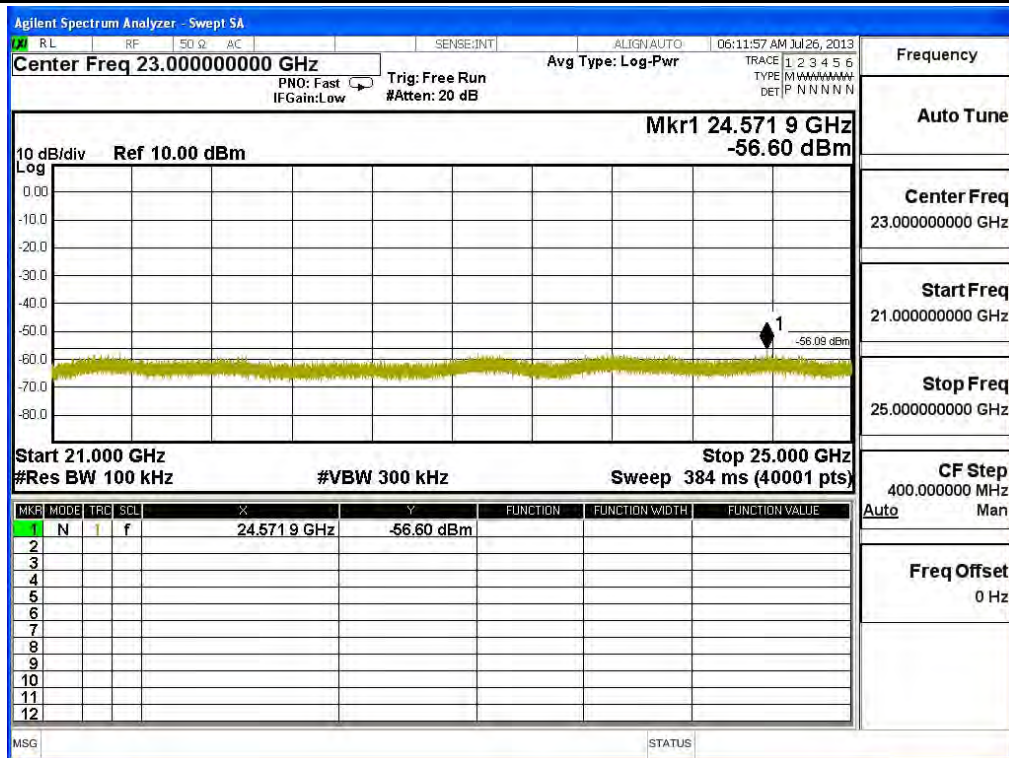

Channel 07 (2452MHz) 30MHz -25GHz-Chain A

Channel 01 (2422MHz) 30MHz -25GHz-Chain B

Channel 04 (2437MHz) 30MHz -25GHz-Chain B

Channel 07 (2452MHz) 30MHz -25GHz-Chain B

Frequency
Auto Tune
Center Freq 15.000000000 GHz
Start Freq 13.000000000 GHz
Stop Freq 17.000000000 GHz
CF Step 400.0000000 MHz
Auto Man
Freq Offset 0 Hz

Frequency
Auto Tune
Center Freq 19.000000000 GHz
Start Freq 17.000000000 GHz
Stop Freq 21.000000000 GHz
CF Step 400.0000000 MHz
Auto Man
Freq Offset 0 Hz

Product : SpectraGuard® Access Point / Sensor
Test Item : RF Antenna Conducted Spurious
Test Site : No.3 OATS
Test Mode : Mode 6: Transmit - 802.11n-20BW_14.4Mbps(5G Band)(Dipole Antenna)