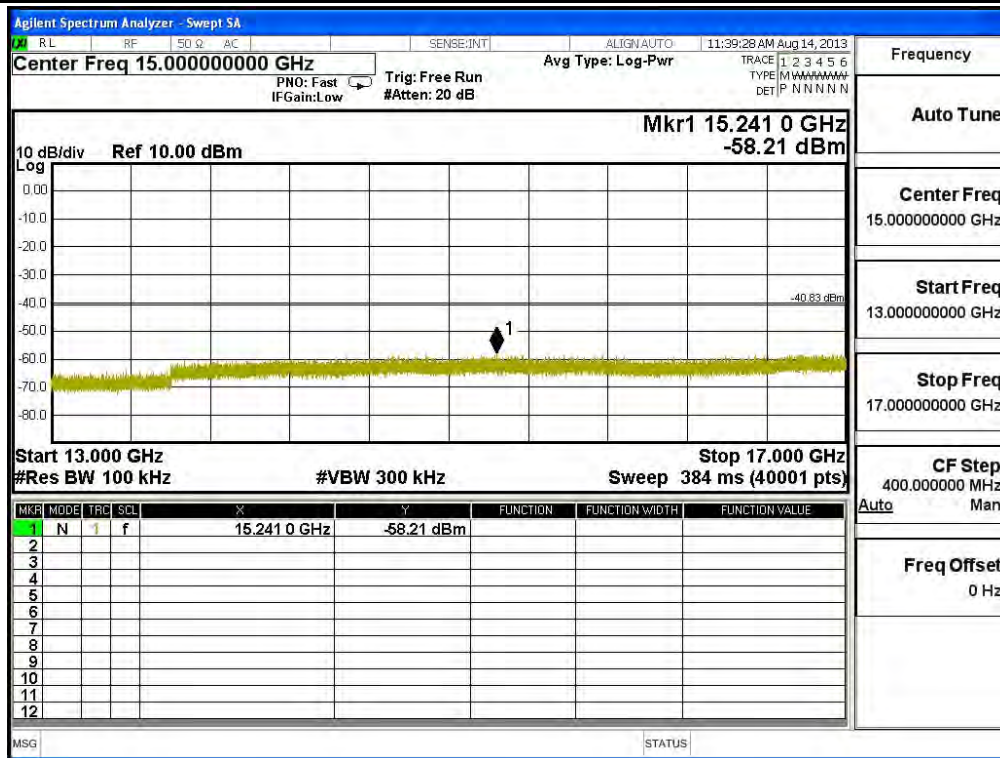

Product : SpectraGuard® Access Point / Sensor
 Test Item : RF Antenna Conducted Spurious
 Test Site : No.3 OATS
 Test Mode : Mode 5: Transmit - 802.11n-40BW_30Mbps(2.4G Band)(Dipole Antenna)

Channel 01 (2422MHz) 30MHz -25GHz-Chain A

Channel 04 (2437MHz) 30MHz -25GHz-Chain A

Frequency
Auto Tune
Center Freq 7.000000000 GHz
Start Freq 5.000000000 GHz
Stop Freq 9.000000000 GHz
CF Step 400.0000000 MHz
Auto
Man
Freq Offset 0 Hz

Frequency
Auto Tune
Center Freq 11.000000000 GHz
Start Freq 9.000000000 GHz
Stop Freq 13.000000000 GHz
CF Step 400.0000000 MHz
Auto
Man
Freq Offset 0 Hz

Frequency	
Auto Tune	
Center Freq	15.00000000 GHz
Start Freq	13.00000000 GHz
Stop Freq	17.00000000 GHz
CF Step	400.000000 MHz
Auto	Man
Freq Offset	0 Hz

Frequency	
Auto Tune	
Center Freq	19.00000000 GHz
Start Freq	17.00000000 GHz
Stop Freq	21.00000000 GHz
CF Step	400.000000 MHz
Auto	Man
Freq Offset	0 Hz