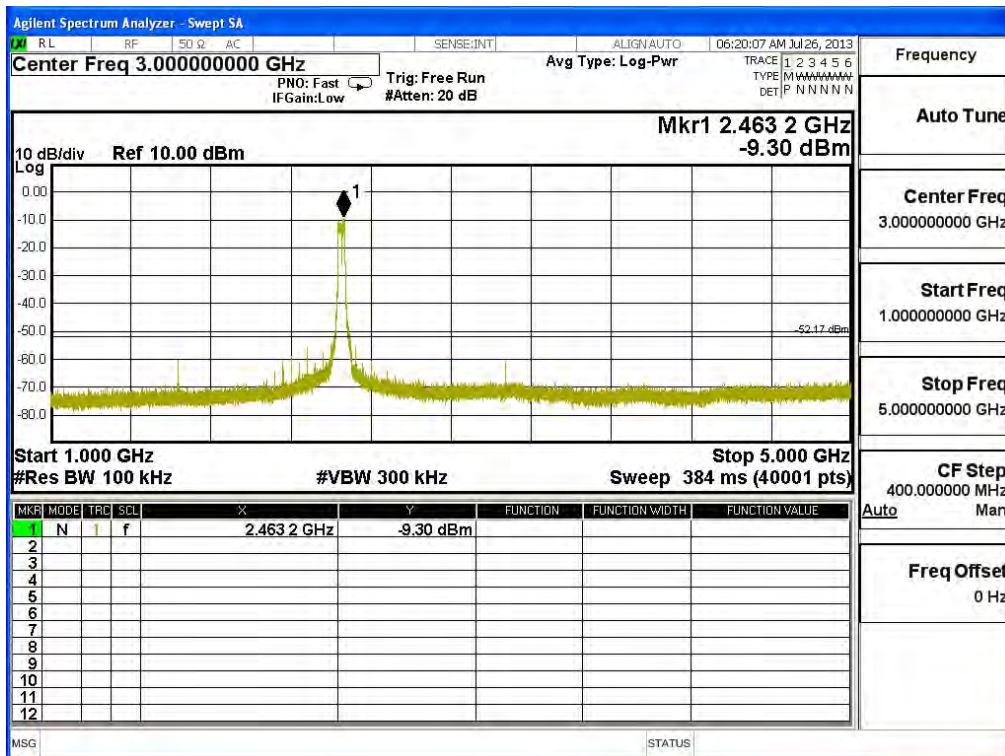

Channel 07 (2452MHz) 30MHz -25GHz-Chain A

Channel 01 (2422MHz) 30MHz -25GHz-Chain B

Channel 04 (2437MHz) 30MHz -25GHz-Chain B

Channel 07 (2452MHz) 30MHz -25GHz-Chain B

Frequency
Auto Tune
Center Freq 15.000000000 GHz
Start Freq 13.000000000 GHz
Stop Freq 17.000000000 GHz
CF Step 400.0000000 MHz
Auto Man
Freq Offset 0 Hz

Frequency
Auto Tune
Center Freq 19.000000000 GHz
Start Freq 17.000000000 GHz
Stop Freq 21.000000000 GHz
CF Step 400.0000000 MHz
Auto Man
Freq Offset 0 Hz

Product : SpectraGuard® Access Point / Sensor
Test Item : RF Antenna Conducted Spurious
Test Site : No.3 OATS
Test Mode : Mode 6: Transmit - 802.11n-20BW_14.4Mbps(5G Band)(Dipole Antenna)