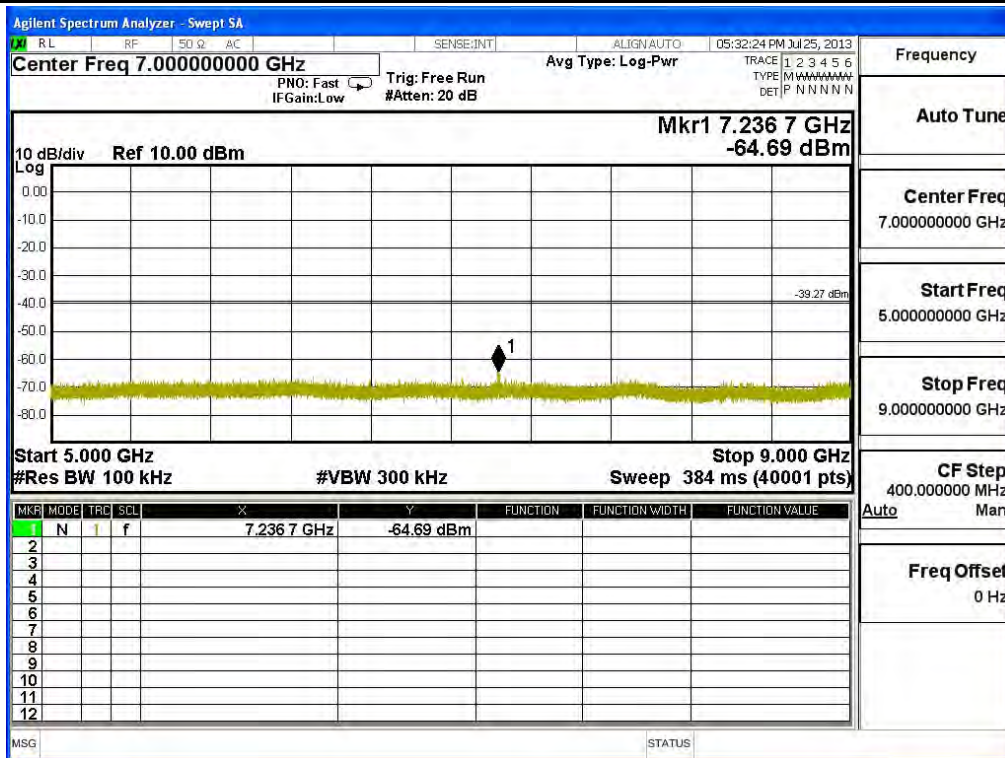

Channel 165 (5825MHz) 30MHz -40GHz-Chain B

Product : SpectraGuard® Access Point / Sensor
Test Item : RF Antenna Conducted Spurious
Test Site : No.3 OATS
Test Mode : Mode 7: Transmit - 802.11n-40BW_30Mbps(5G Band)(Dipole Antenna)

Channel 151 (5755MHz) 30MHz -40GHz-Chain A

Channel 159 (5795MHz) 30MHz -40GHz-Chain A

Channel 151 (5755MHz) 30MHz -40GHz-Chain B

Channel 159 (5795MHz) 30MHz -40GHz-Chain B

Product : SpectraGuard® Access Point / Sensor
 Test Item : RF antenna conducted test
 Test Site : No.3 OATS
 Test Mode : Mode 8: Transmit (802.11b 1Mbps)(PIFA Antenna)

Channel 01 (2412MHz) 30MHz-25GHz-Chain A

Channel 06 (2437MHz) 30MHz -25GHz-Chain A

Frequency	
Auto Tune	
Center Freq	515.000000 MHz
Start Freq	30.000000 MHz
Stop Freq	1.00000000 GHz
CF Step	97.000000 MHz
Auto	Man
Freq Offset	0 Hz