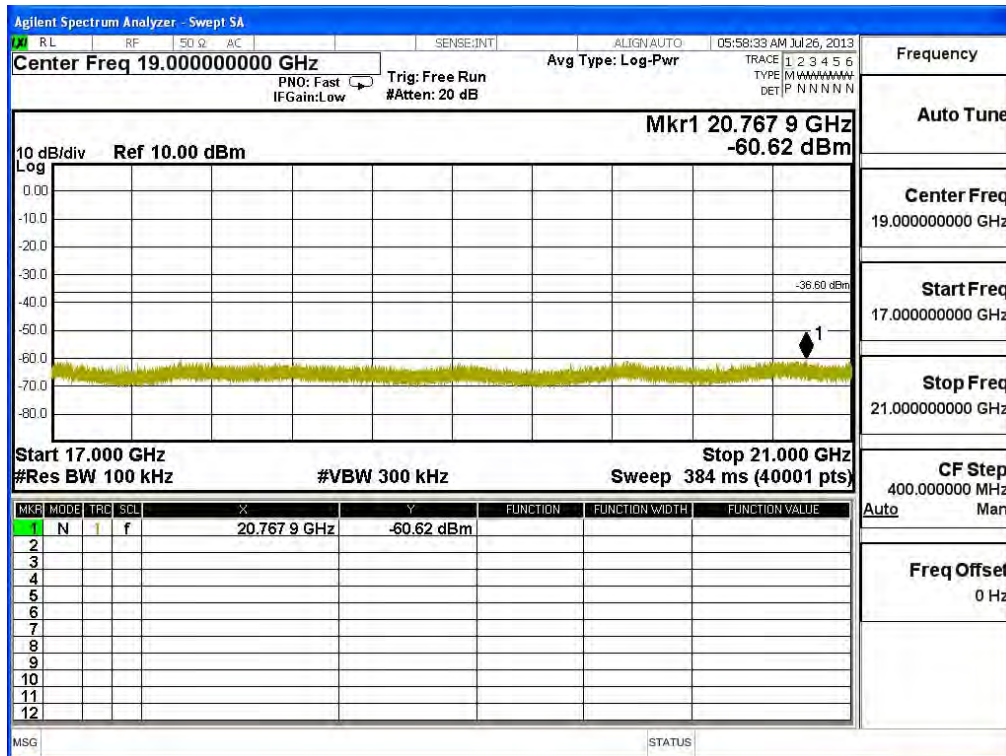

Channel 11 (2462MHz) 30MHz -25GHz-Chain B

Frequency	
Auto Tune	
Center Freq	515.000000 MHz
Start Freq	30.000000 MHz
Stop Freq	1.00000000 GHz
CF Step	97.000000 MHz
Auto	Man
Freq Offset	0 Hz

Frequency	
Auto Tune	
Center Freq	3.00000000 GHz
Start Freq	1.00000000 GHz
Stop Freq	5.00000000 GHz
CF Step	400.000000 MHz
Auto	Man
Freq Offset	0 Hz

Product : SpectraGuard® Access Point / Sensor
 Test Item : RF Antenna Conducted Spurious
 Test Site : No.3 OATS
 Test Mode : Mode 5: Transmit - 802.11n-40BW_30Mbps(2.4G Band)(Dipole Antenna)

Channel 01 (2422MHz) 30MHz -25GHz-Chain A