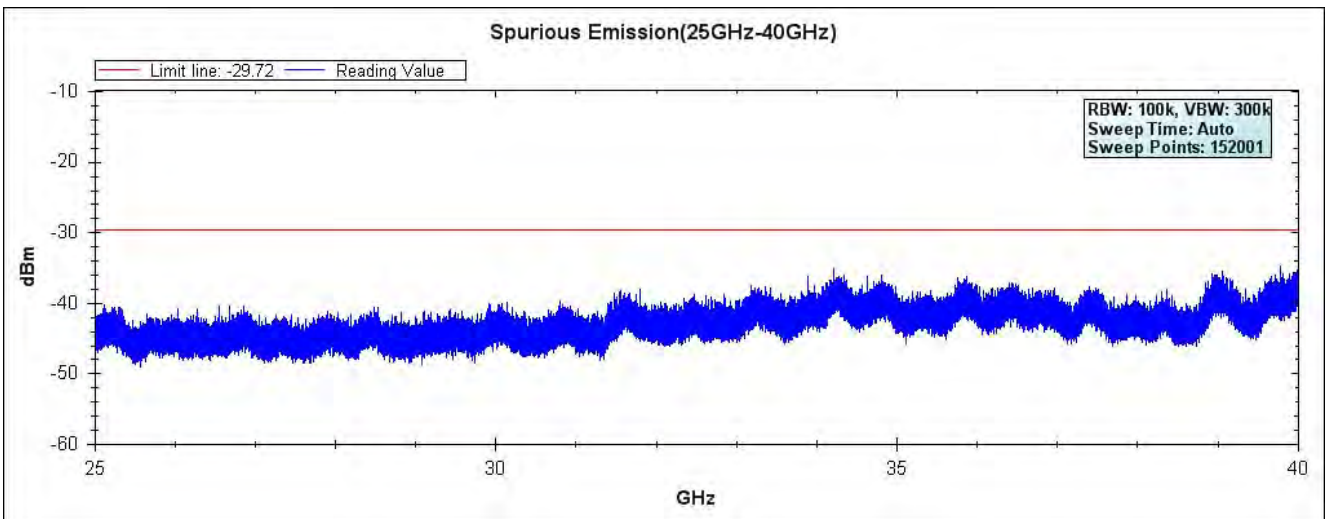

Product : SpectraGuard® Access Point / Sensor
Test Item : RF Antenna Conducted Spurious
Test Site : No.3 OATS
Test Mode : Mode 6: Transmit - 802.11n-20BW_14.4Mbps(5G Band)(Dipole Antenna)

Channel 49 (5745MHz) 30MHz -40GHz-Chain A