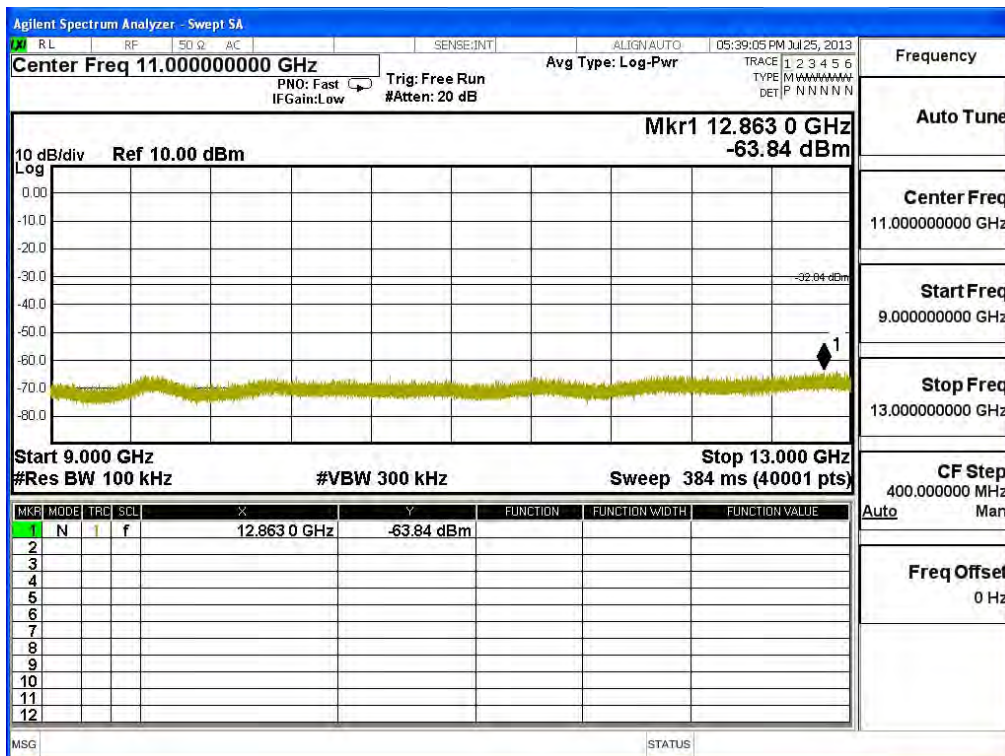

Channel 151 (5755MHz) 30MHz -40GHz-Chain A

Channel 159 (5795MHz) 30MHz -40GHz-Chain A

Channel 151 (5755MHz) 30MHz -40GHz-Chain B

Channel 159 (5795MHz) 30MHz -40GHz-Chain B

Product : SpectraGuard® Access Point / Sensor
 Test Item : RF antenna conducted test
 Test Site : No.3 OATS
 Test Mode : Mode 8: Transmit (802.11b 1Mbps)(PIFA Antenna)

Channel 01 (2412MHz) 30MHz-25GHz-Chain A

Channel 06 (2437MHz) 30MHz -25GHz-Chain A

Frequency	
Auto Tune	
Center Freq	515.000000 MHz
Start Freq	30.000000 MHz
Stop Freq	1.00000000 GHz
CF Step	97.000000 MHz
Auto	Man
Freq Offset	0 Hz

Frequency	
Auto Tune	
Center Freq	3.00000000 GHz
Start Freq	1.00000000 GHz
Stop Freq	5.00000000 GHz
CF Step	400.000000 MHz
Auto	Man
Freq Offset	0 Hz

Channel 11 (2462MHz) 30MHz -25GHz-Chain A

Channel 01 (2412MHz) 30MHz-25GHz-Chain B