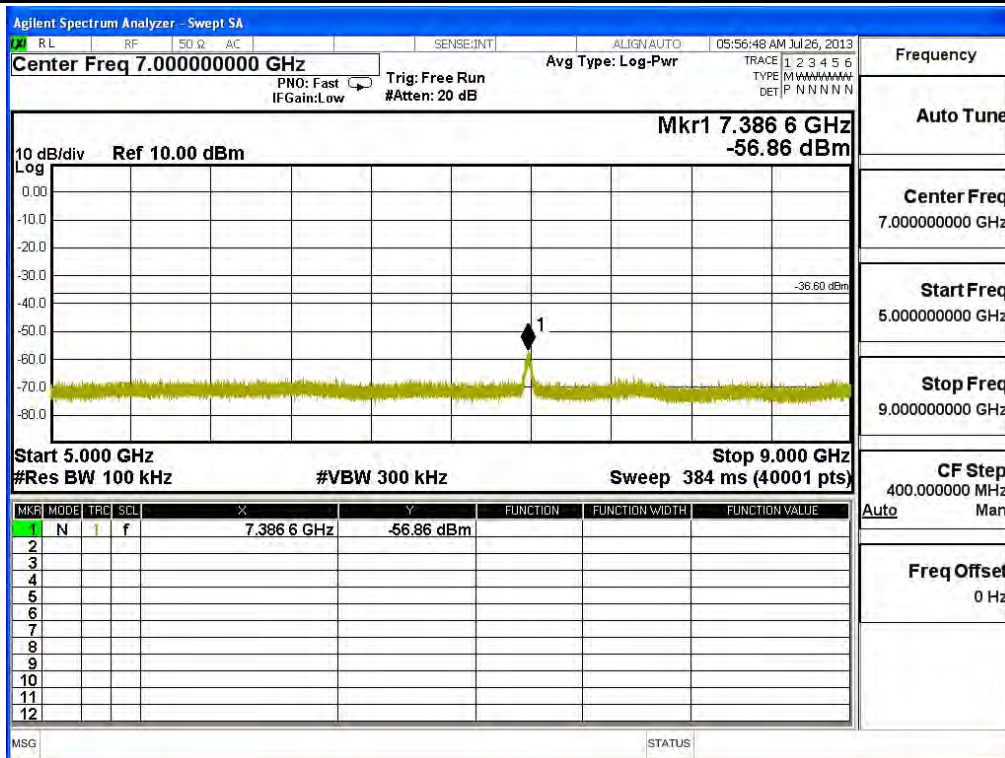

Channel 06 (2437MHz) 30MHz -25GHz-Chain B

Frequency	
Auto Tune	
Center Freq	515.000000 MHz
Start Freq	30.000000 MHz
Stop Freq	1.00000000 GHz
CF Step	97.000000 MHz
Auto	Man
Freq Offset	0 Hz

Frequency	
Auto Tune	
Center Freq	3.00000000 GHz
Start Freq	1.00000000 GHz
Stop Freq	5.00000000 GHz
CF Step	400.000000 MHz
Auto	Man
Freq Offset	0 Hz

Product : SpectraGuard® Access Point / Sensor
 Test Item : RF Antenna Conducted Spurious
 Test Site : No.3 OATS
 Test Mode : Mode 5: Transmit - 802.11n-40BW_30Mbps(2.4G Band)(Dipole Antenna)

Channel 01 (2422MHz) 30MHz -25GHz-Chain A