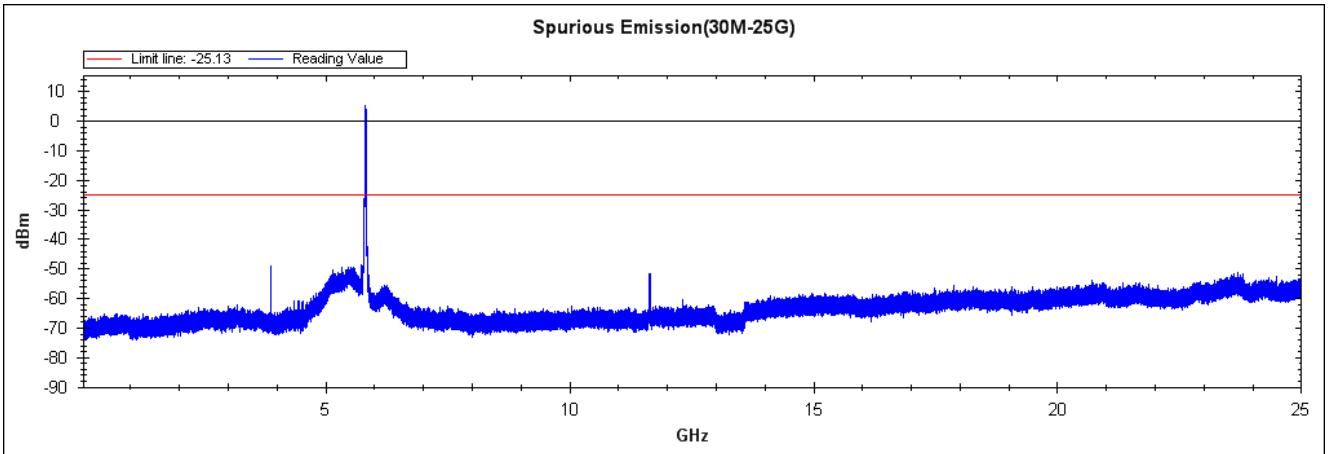

Channel 165 (5825MHz) 30MHz -40GHz-Chain A