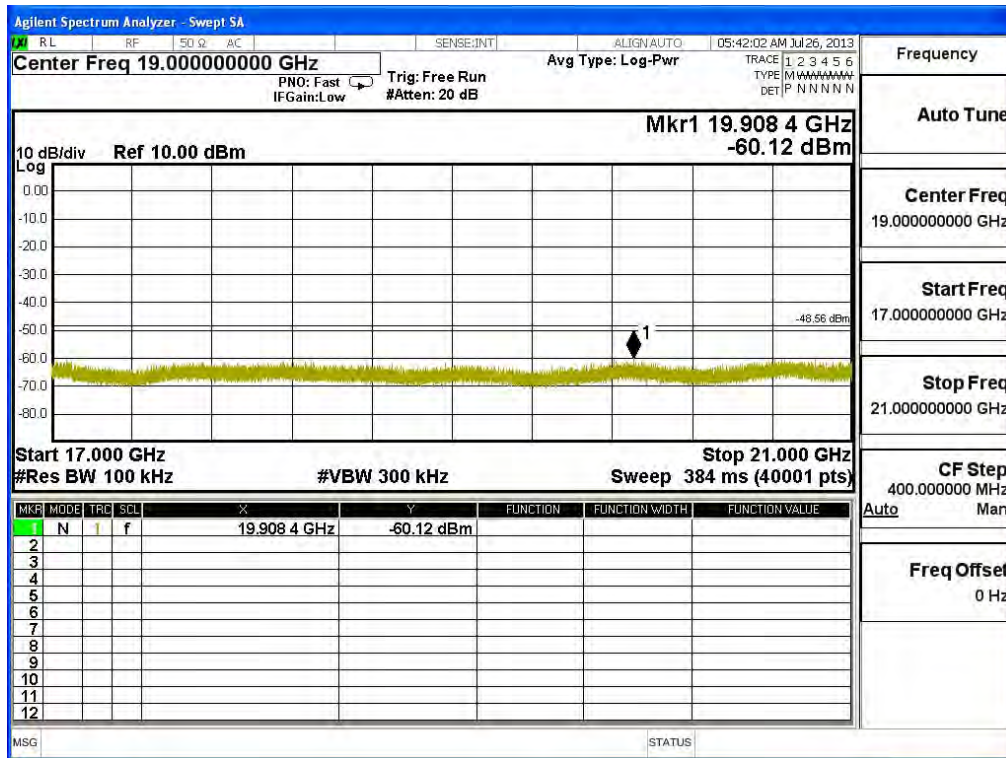

Channel 01 (2412MHz) 30MHz -25GHz-Chain B

Frequency	
Auto Tune	
Center Freq	7.00000000 GHz
Start Freq	5.00000000 GHz
Stop Freq	9.00000000 GHz
CF Step	400.000000 MHz
Auto	Man
Freq Offset	0 Hz

Frequency	
Auto Tune	
Center Freq	11.00000000 GHz
Start Freq	9.00000000 GHz
Stop Freq	13.00000000 GHz
CF Step	400.000000 MHz
Auto	Man
Freq Offset	0 Hz

Frequency	
Auto Tune	
Center Freq	15.00000000 GHz
Start Freq	13.00000000 GHz
Stop Freq	17.00000000 GHz
CF Step	400.000000 MHz
Auto Man	
Freq Offset	0 Hz

Frequency	
Auto Tune	
Center Freq	19.00000000 GHz
Start Freq	17.00000000 GHz
Stop Freq	21.00000000 GHz
CF Step	400.000000 MHz
Auto Man	
Freq Offset	0 Hz