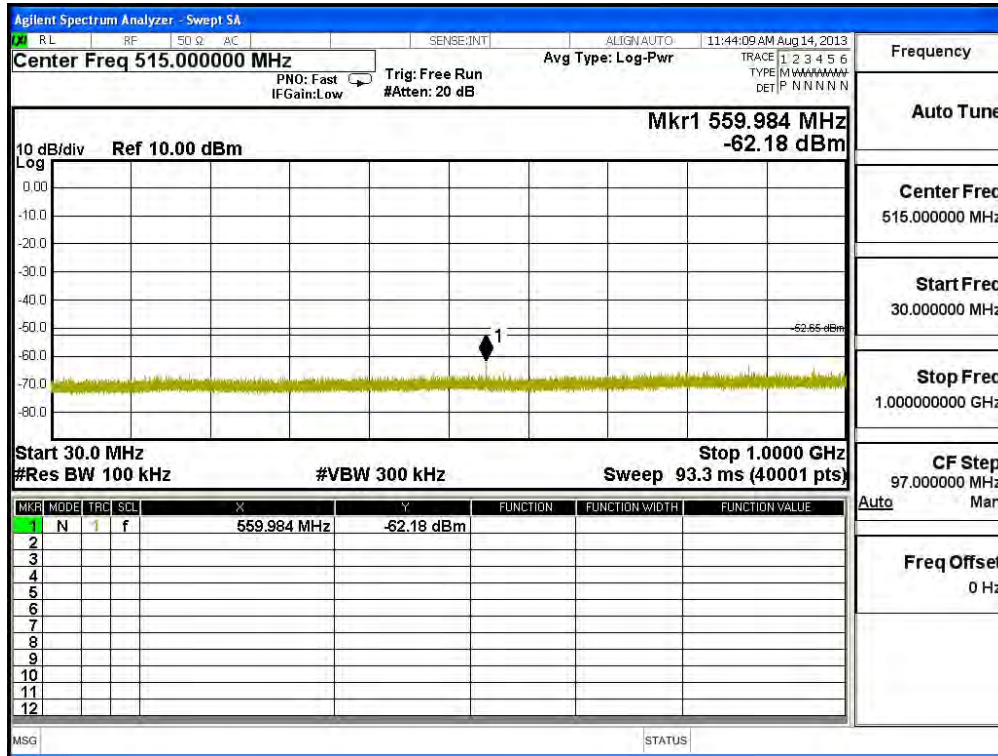

Channel 07 (2452MHz) 30MHz -25GHz-Chain A