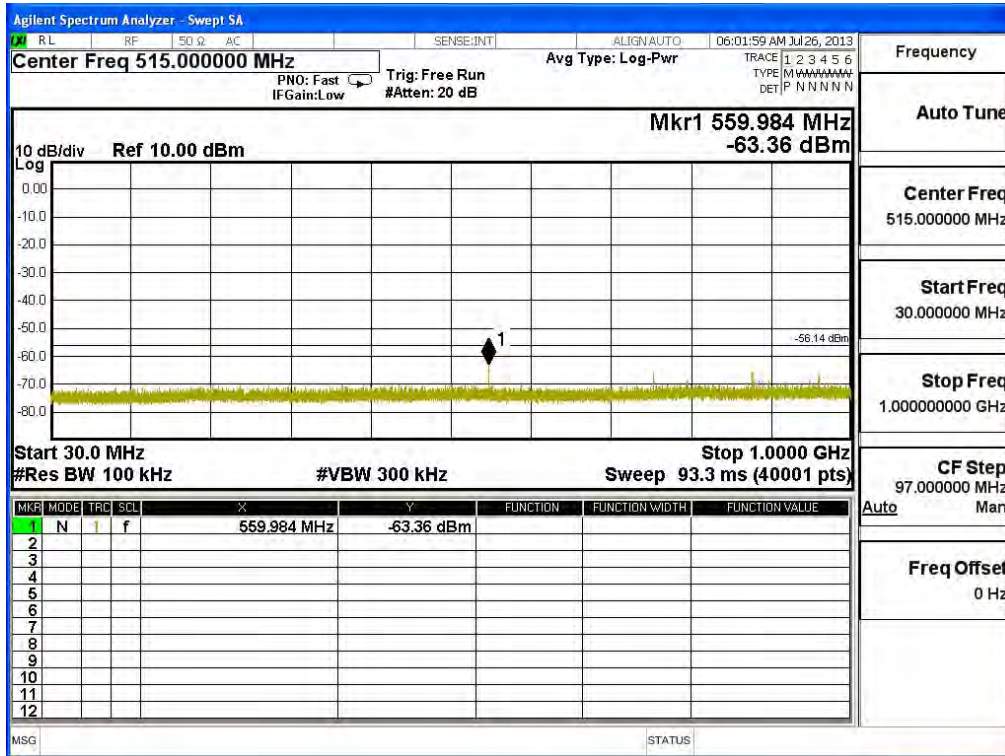

Channel 07 (2452MHz) 30MHz -25GHz-Chain A

Channel 01 (2422MHz) 30MHz -25GHz-Chain B

Channel 04 (2437MHz) 30MHz -25GHz-Chain B

Channel 07 (2452MHz) 30MHz -25GHz-Chain B

Frequency
Auto Tune
Center Freq 15.000000000 GHz
Start Freq 13.000000000 GHz
Stop Freq 17.000000000 GHz
CF Step 400.0000000 MHz
Auto Man
Freq Offset 0 Hz

Frequency
Auto Tune
Center Freq 19.000000000 GHz
Start Freq 17.000000000 GHz
Stop Freq 21.000000000 GHz
CF Step 400.0000000 MHz
Auto Man
Freq Offset 0 Hz

Product : SpectraGuard® Access Point / Sensor
Test Item : RF Antenna Conducted Spurious
Test Site : No.3 OATS
Test Mode : Mode 6: Transmit - 802.11n-20BW_14.4Mbps(5G Band)(Dipole Antenna)