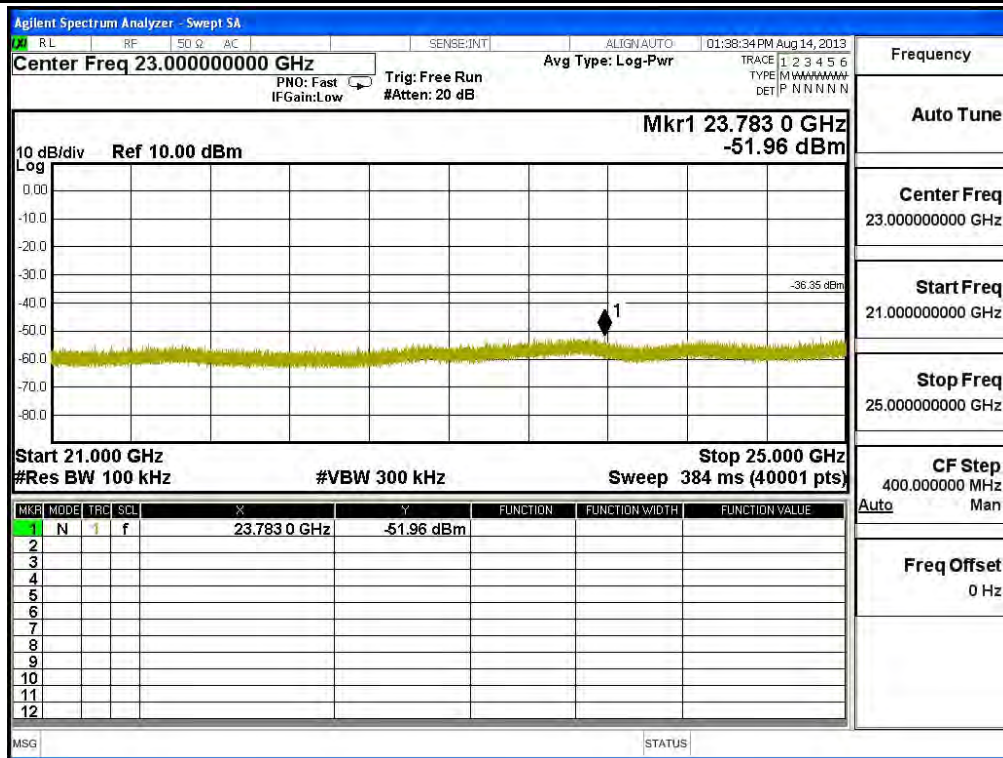

Frequency	
Auto Tune	
Center Freq	3.00000000 GHz
Start Freq	1.00000000 GHz
Stop Freq	5.00000000 GHz
CF Step	400.000000 MHz
Auto	Man
Freq Offset	0 Hz

Channel 11 (2462MHz) 30MHz -25GHz-Chain A

Channel 01 (2412MHz) 30MHz-25GHz-Chain B

Frequency	
Auto Tune	
Center Freq	23.000000000 GHz
Start Freq	21.000000000 GHz
Stop Freq	25.000000000 GHz
CF Step	400.0000000 MHz
Auto	Man
Freq Offset	0 Hz

Channel 06 (2437MHz) 30MHz -25GHz-Chain B

Frequency
Auto Tune
Center Freq 23.000000000 GHz
Start Freq 21.000000000 GHz
Stop Freq 25.000000000 GHz
CF Step 400.0000000 MHz
Auto Man
Freq Offset 0 Hz