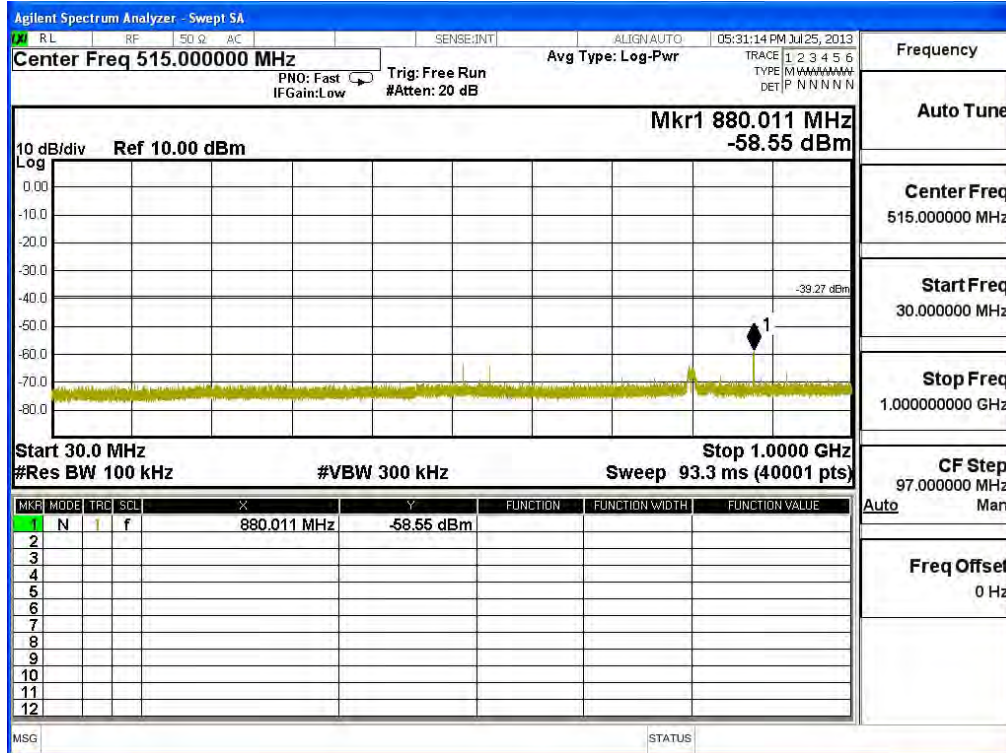

Product : SpectraGuard® Access Point / Sensor
Test Item : RF antenna conducted test
Test Site : No.3 OATS
Test Mode : Mode 8: Transmit (802.11b 1Mbps)(PIFA Antenna)

Channel 01 (2412MHz) 30MHz-25GHz-Chain A