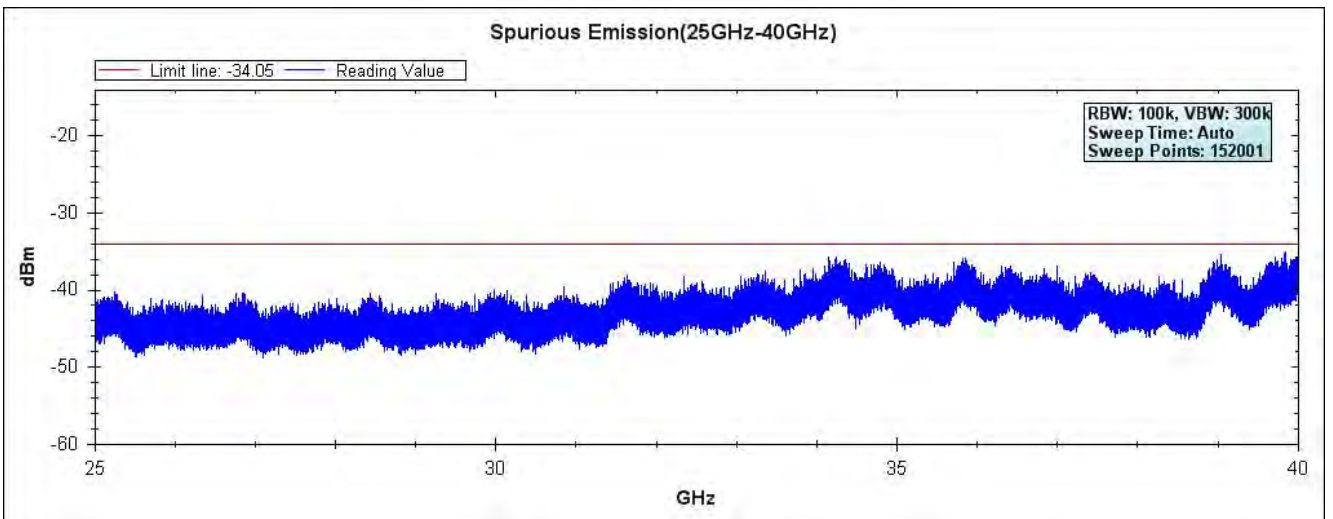

Product : SpectraGuard® Access Point / Sensor
Test Item : RF Antenna Conducted Spurious
Test Site : No.3 OATS
Test Mode : Mode 7: Transmit - 802.11n-40BW_30Mbps(5G Band)(Dipole Antenna)

Channel 151 (5755MHz) 30MHz -40GHz-Chain A