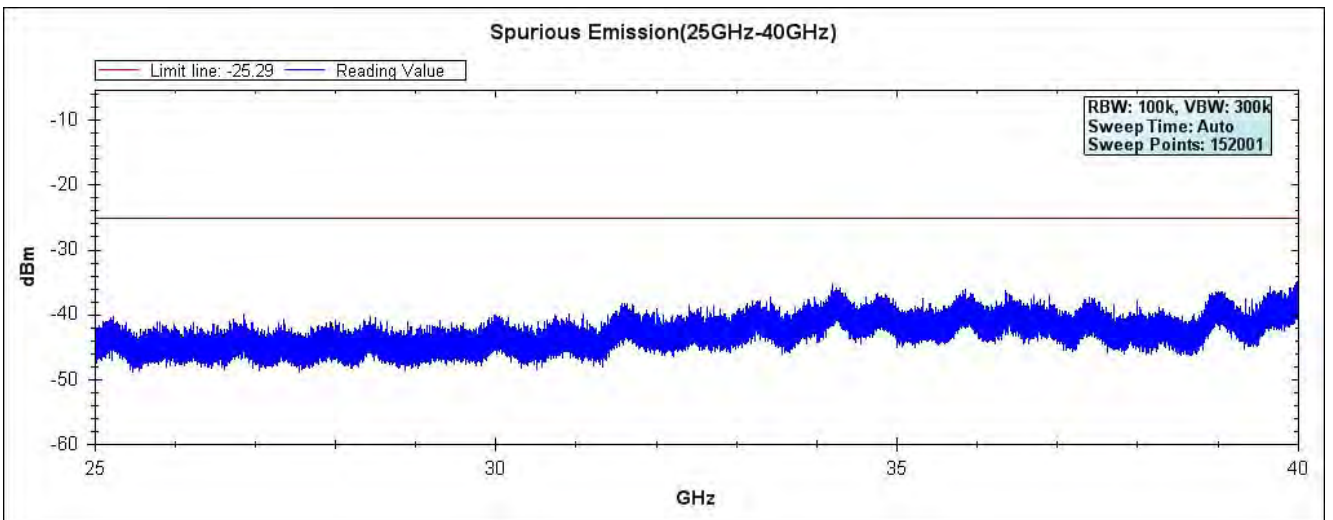

Channel 49 (5745MHz) 30MHz -40GHz-Chain A

Channel 157 (5785MHz) 30MHz -40GHz-Chain A

Channel 165 (5825MHz) 30MHz -40GHz-Chain A

Channel 49 (5745MHz) 30MHz -40GHz-Chain B

Channel 157 (5785MHz) 30MHz -40GHz-Chain B

Channel 165 (5825MHz) 30MHz -40GHz-Chain B

Product : SpectraGuard® Access Point / Sensor
Test Item : RF Antenna Conducted Spurious
Test Site : No.3 OATS
Test Mode : Mode 7: Transmit - 802.11n-40BW_30Mbps(5G Band)(Dipole Antenna)