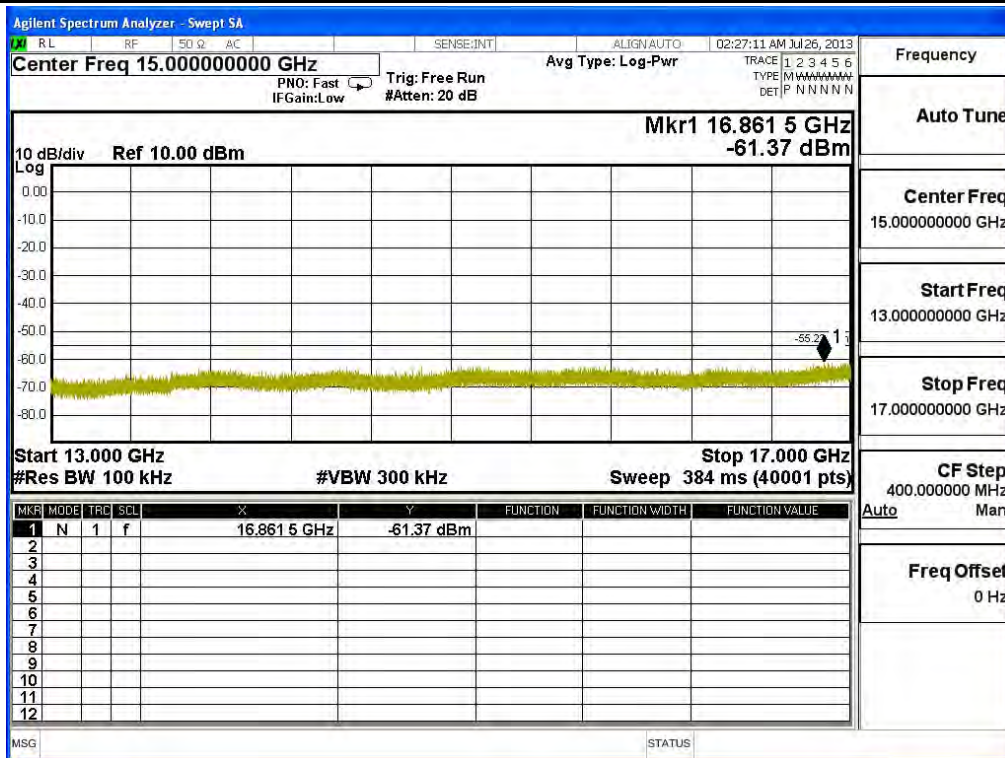

Channel 11 (2462MHz) 30MHz -25GHz-Chain B

Frequency	
Auto Tune	
Center Freq	515.000000 MHz
Start Freq	30.000000 MHz
Stop Freq	1.00000000 GHz
CF Step	97.000000 MHz
Auto	Man
Freq Offset	0 Hz

Frequency	
Auto Tune	
Center Freq	3.00000000 GHz
Start Freq	1.00000000 GHz
Stop Freq	5.00000000 GHz
CF Step	400.000000 MHz
Auto	Man
Freq Offset	0 Hz

Product : SpectraGuard® Access Point / Sensor
 Test Item : RF Antenna Conducted Spurious
 Test Site : No.3 OATS
 Test Mode : Mode 5: Transmit - 802.11n-40BW_30Mbps(2.4G Band)(Dipole Antenna)

Channel 01 (2422MHz) 30MHz -25GHz-Chain A