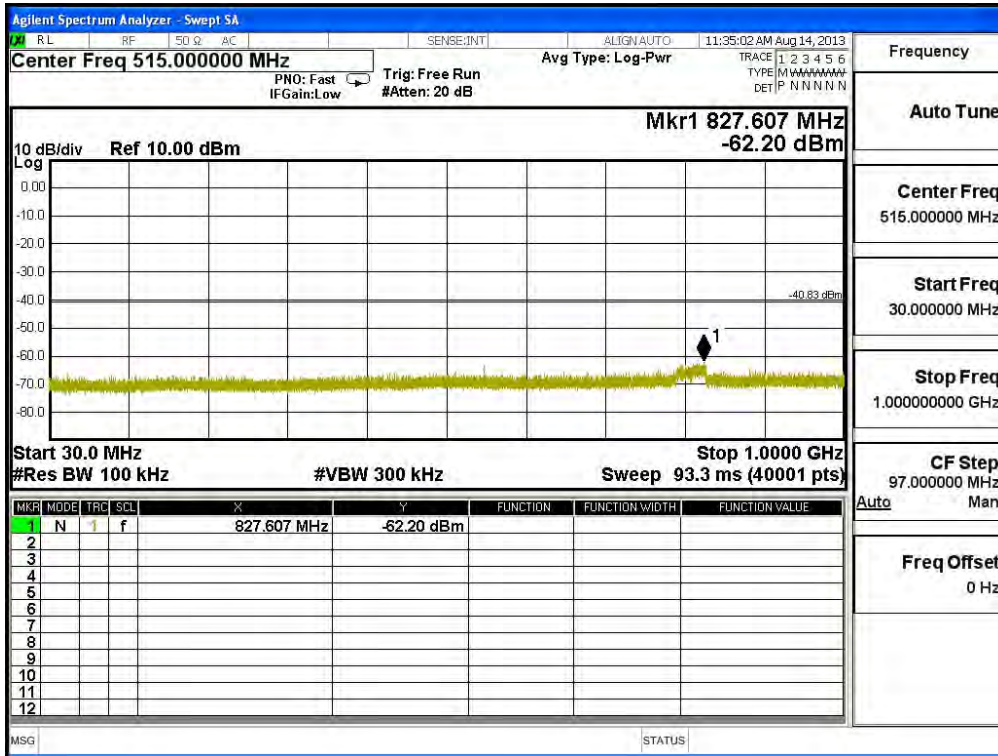

Product : SpectraGuard® Access Point / Sensor
 Test Item : RF Antenna Conducted Spurious
 Test Site : No.3 OATS
 Test Mode : Mode 5: Transmit - 802.11n-40BW_30Mbps(2.4G Band)(Dipole Antenna)

Channel 01 (2422MHz) 30MHz -25GHz-Chain A

Channel 04 (2437MHz) 30MHz -25GHz-Chain A

Frequency
Auto Tune
Center Freq 7.000000000 GHz
Start Freq 5.000000000 GHz
Stop Freq 9.000000000 GHz
CF Step 400.0000000 MHz
Auto
Man
Freq Offset 0 Hz

Frequency
Auto Tune
Center Freq 11.000000000 GHz
Start Freq 9.000000000 GHz
Stop Freq 13.000000000 GHz
CF Step 400.0000000 MHz
Auto
Man
Freq Offset 0 Hz