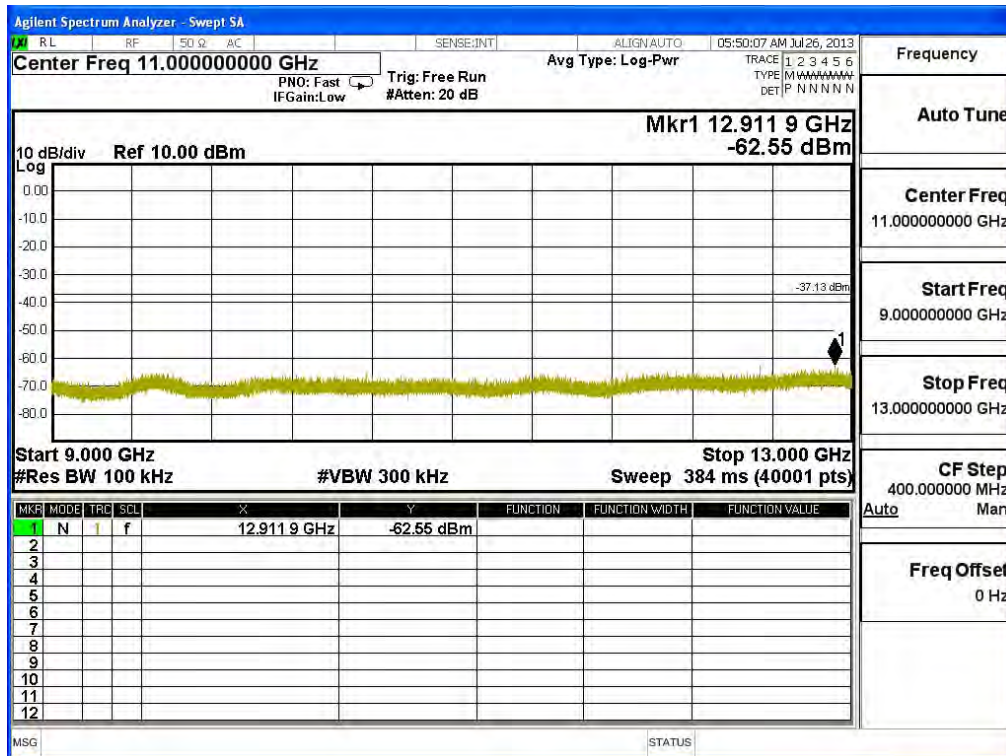

Frequency	
Auto Tune	
Center Freq	15.00000000 GHz
Start Freq	13.00000000 GHz
Stop Freq	17.00000000 GHz
CF Step	400.000000 MHz
Auto Man	
Freq Offset	0 Hz

Frequency	
Auto Tune	
Center Freq	19.00000000 GHz
Start Freq	17.00000000 GHz
Stop Freq	21.00000000 GHz
CF Step	400.000000 MHz
Auto Man	
Freq Offset	0 Hz

Channel 06 (2437MHz) 30MHz -25GHz-Chain B

Frequency	
Auto Tune	
Center Freq	515.000000 MHz
Start Freq	30.000000 MHz
Stop Freq	1.00000000 GHz
CF Step	97.000000 MHz
Auto	Man
Freq Offset	0 Hz

Frequency	
Auto Tune	
Center Freq	3.00000000 GHz
Start Freq	1.00000000 GHz
Stop Freq	5.00000000 GHz
CF Step	400.000000 MHz
Auto	Man
Freq Offset	0 Hz