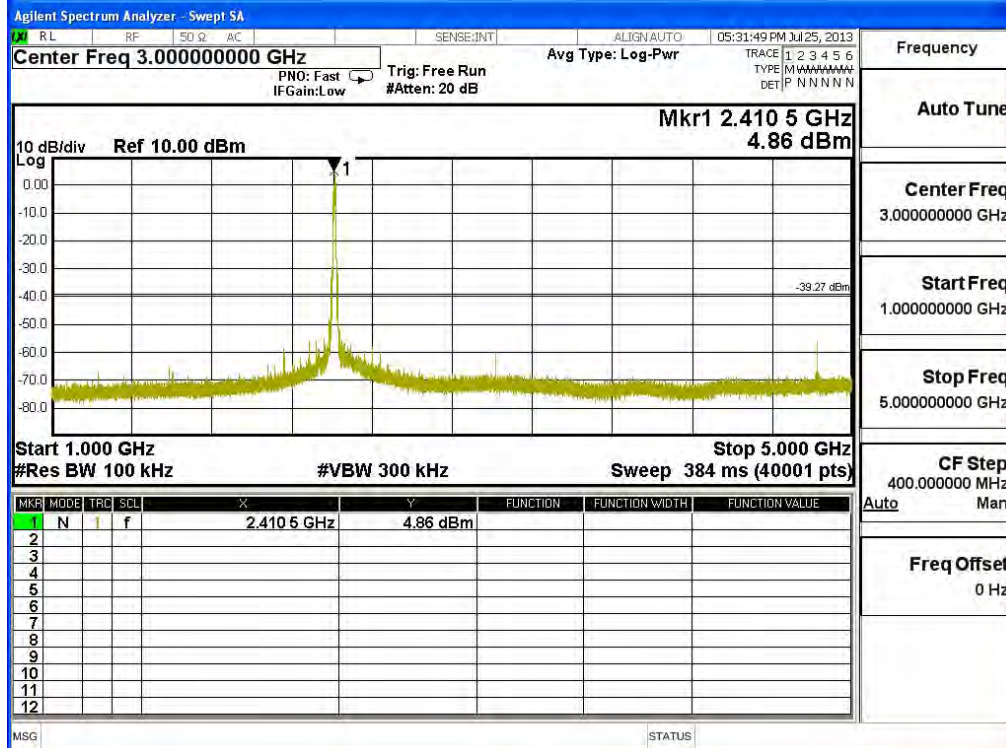

Channel 165 (5825MHz) 30MHz -40GHz-Chain B

Product : SpectraGuard® Access Point / Sensor
Test Item : RF Antenna Conducted Spurious
Test Site : No.3 OATS
Test Mode : Mode 7: Transmit - 802.11n-40BW_30Mbps(5G Band)(Dipole Antenna)

Channel 151 (5755MHz) 30MHz -40GHz-Chain A

Channel 159 (5795MHz) 30MHz -40GHz-Chain A

Channel 151 (5755MHz) 30MHz -40GHz-Chain B

Channel 159 (5795MHz) 30MHz -40GHz-Chain B

Product : SpectraGuard® Access Point / Sensor
 Test Item : RF antenna conducted test
 Test Site : No.3 OATS
 Test Mode : Mode 8: Transmit (802.11b 1Mbps)(PIFA Antenna)

Channel 01 (2412MHz) 30MHz-25GHz-Chain A

Channel 06 (2437MHz) 30MHz -25GHz-Chain A

Frequency	
Auto Tune	
Center Freq	515.000000 MHz
Start Freq	30.000000 MHz
Stop Freq	1.00000000 GHz
CF Step	97.000000 MHz
Auto	Man
Freq Offset	0 Hz