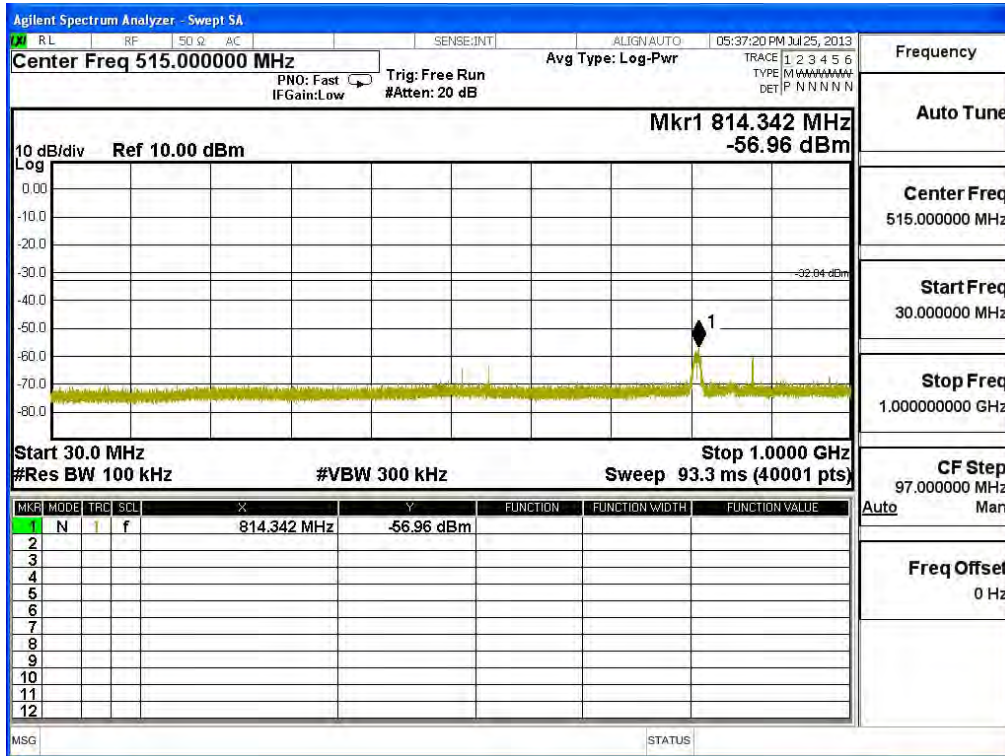

Channel 151 (5755MHz) 30MHz -40GHz-Chain A

Channel 159 (5795MHz) 30MHz -40GHz-Chain A

Channel 151 (5755MHz) 30MHz -40GHz-Chain B

Channel 159 (5795MHz) 30MHz -40GHz-Chain B

Product : SpectraGuard® Access Point / Sensor
 Test Item : RF antenna conducted test
 Test Site : No.3 OATS
 Test Mode : Mode 8: Transmit (802.11b 1Mbps)(PIFA Antenna)

Channel 01 (2412MHz) 30MHz-25GHz-Chain A

Channel 06 (2437MHz) 30MHz -25GHz-Chain A

Frequency	
Auto Tune	
Center Freq	515.000000 MHz
Start Freq	30.000000 MHz
Stop Freq	1.00000000 GHz
CF Step	97.000000 MHz
Auto	Man
Freq Offset	0 Hz