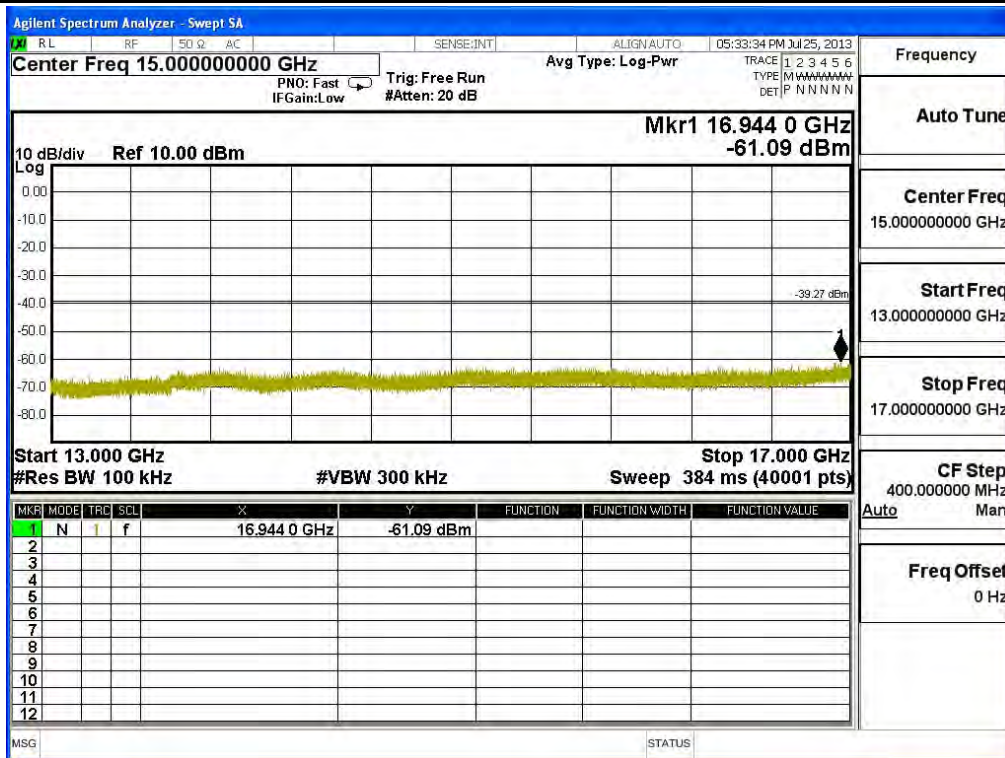

Channel 165 (5825MHz) 30MHz -40GHz-Chain B

Product : SpectraGuard® Access Point / Sensor
Test Item : RF Antenna Conducted Spurious
Test Site : No.3 OATS
Test Mode : Mode 7: Transmit - 802.11n-40BW_30Mbps(5G Band)(Dipole Antenna)

Channel 151 (5755MHz) 30MHz -40GHz-Chain A

Channel 159 (5795MHz) 30MHz -40GHz-Chain A

Channel 151 (5755MHz) 30MHz -40GHz-Chain B

Channel 159 (5795MHz) 30MHz -40GHz-Chain B

Product : SpectraGuard® Access Point / Sensor
 Test Item : RF antenna conducted test
 Test Site : No.3 OATS
 Test Mode : Mode 8: Transmit (802.11b 1Mbps)(PIFA Antenna)

Channel 01 (2412MHz) 30MHz-25GHz-Chain A

Channel 06 (2437MHz) 30MHz -25GHz-Chain A

Frequency	
Auto Tune	
Center Freq	515.000000 MHz
Start Freq	30.000000 MHz
Stop Freq	1.00000000 GHz
CF Step	97.000000 MHz
Auto	Man
Freq Offset	0 Hz