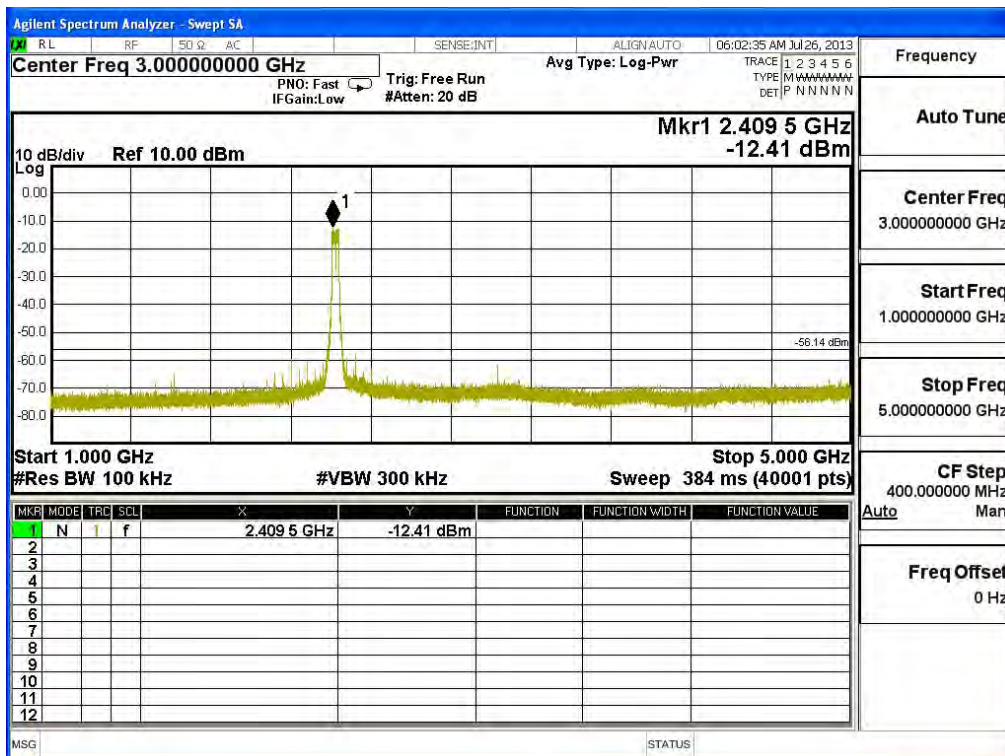

Channel 07 (2452MHz) 30MHz -25GHz-Chain A

Channel 01 (2422MHz) 30MHz -25GHz-Chain B

Channel 04 (2437MHz) 30MHz -25GHz-Chain B

Channel 07 (2452MHz) 30MHz -25GHz-Chain B

Frequency
Auto Tune
Center Freq 15.000000000 GHz
Start Freq 13.000000000 GHz
Stop Freq 17.000000000 GHz
CF Step 400.0000000 MHz
Auto Man
Freq Offset 0 Hz

Frequency
Auto Tune
Center Freq 19.000000000 GHz
Start Freq 17.000000000 GHz
Stop Freq 21.000000000 GHz
CF Step 400.0000000 MHz
Auto Man
Freq Offset 0 Hz

Product : SpectraGuard® Access Point / Sensor
Test Item : RF Antenna Conducted Spurious
Test Site : No.3 OATS
Test Mode : Mode 6: Transmit - 802.11n-20BW_14.4Mbps(5G Band)(Dipole Antenna)