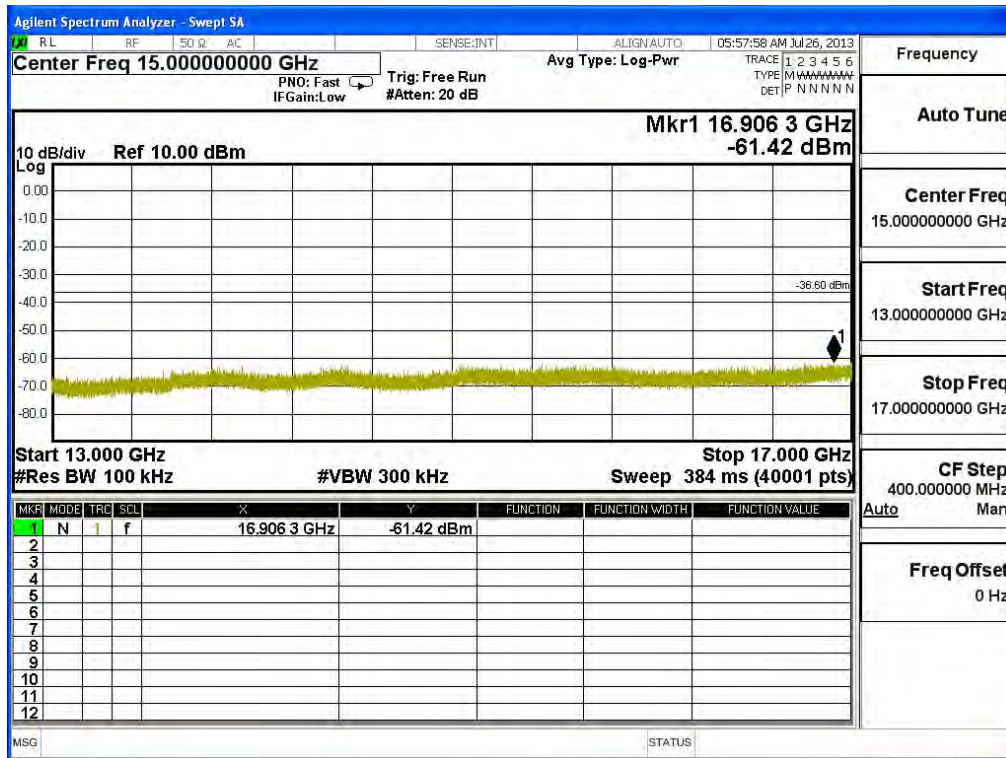

Channel 11 (2462MHz) 30MHz -25GHz-Chain B

Frequency	
Auto Tune	
Center Freq	515.000000 MHz
Start Freq	30.000000 MHz
Stop Freq	1.00000000 GHz
CF Step	97.000000 MHz
Auto	Man
Freq Offset	0 Hz

Frequency	
Auto Tune	
Center Freq	3.00000000 GHz
Start Freq	1.00000000 GHz
Stop Freq	5.00000000 GHz
CF Step	400.000000 MHz
Auto	Man
Freq Offset	0 Hz

Product : SpectraGuard® Access Point / Sensor
 Test Item : RF Antenna Conducted Spurious
 Test Site : No.3 OATS
 Test Mode : Mode 5: Transmit - 802.11n-40BW_30Mbps(2.4G Band)(Dipole Antenna)

Channel 01 (2422MHz) 30MHz -25GHz-Chain A