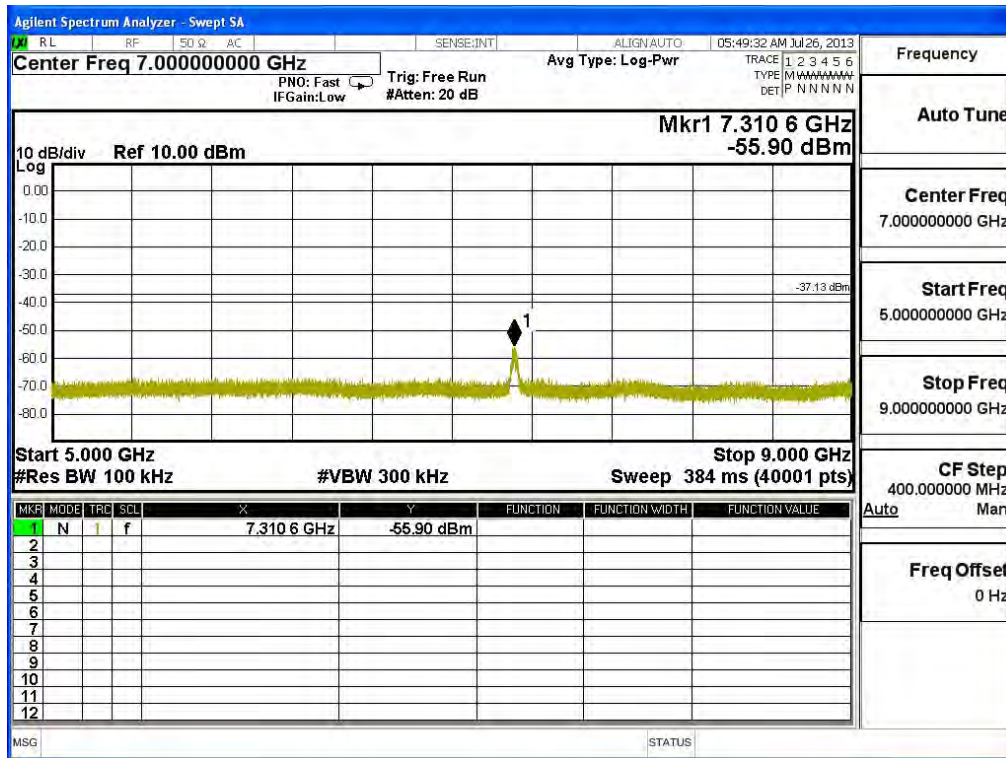

Frequency	
Auto Tune	
Center Freq	15.00000000 GHz
Start Freq	13.00000000 GHz
Stop Freq	17.00000000 GHz
CF Step	400.000000 MHz
Auto Man	
Freq Offset	0 Hz

Frequency	
Auto Tune	
Center Freq	19.00000000 GHz
Start Freq	17.00000000 GHz
Stop Freq	21.00000000 GHz
CF Step	400.000000 MHz
Auto Man	
Freq Offset	0 Hz

Channel 06 (2437MHz) 30MHz -25GHz-Chain B

Frequency	
Auto Tune	
Center Freq	515.000000 MHz
Start Freq	30.000000 MHz
Stop Freq	1.00000000 GHz
CF Step	97.000000 MHz
Auto	Man
Freq Offset	0 Hz

Frequency	
Auto Tune	
Center Freq	3.00000000 GHz
Start Freq	1.00000000 GHz
Stop Freq	5.00000000 GHz
CF Step	400.000000 MHz
Auto	Man
Freq Offset	0 Hz

Product : SpectraGuard® Access Point / Sensor
 Test Item : RF Antenna Conducted Spurious
 Test Site : No.3 OATS
 Test Mode : Mode 5: Transmit - 802.11n-40BW_30Mbps(2.4G Band)(Dipole Antenna)

Channel 01 (2422MHz) 30MHz -25GHz-Chain A