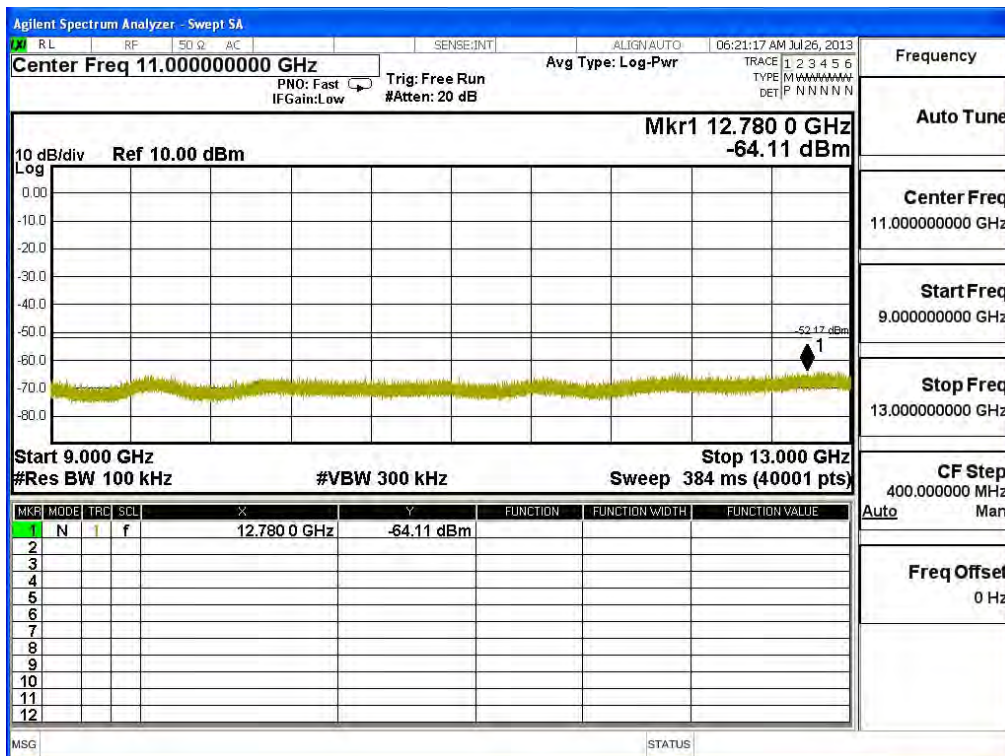

Channel 07 (2452MHz) 30MHz -25GHz-Chain A

Channel 01 (2422MHz) 30MHz -25GHz-Chain B

Channel 04 (2437MHz) 30MHz -25GHz-Chain B

Channel 07 (2452MHz) 30MHz -25GHz-Chain B

Frequency
Auto Tune
Center Freq 15.000000000 GHz
Start Freq 13.000000000 GHz
Stop Freq 17.000000000 GHz
CF Step 400.0000000 MHz
Auto Man
Freq Offset 0 Hz

Frequency
Auto Tune
Center Freq 19.000000000 GHz
Start Freq 17.000000000 GHz
Stop Freq 21.000000000 GHz
CF Step 400.0000000 MHz
Auto Man
Freq Offset 0 Hz

Product : SpectraGuard® Access Point / Sensor
Test Item : RF Antenna Conducted Spurious
Test Site : No.3 OATS
Test Mode : Mode 6: Transmit - 802.11n-20BW_14.4Mbps(5G Band)(Dipole Antenna)