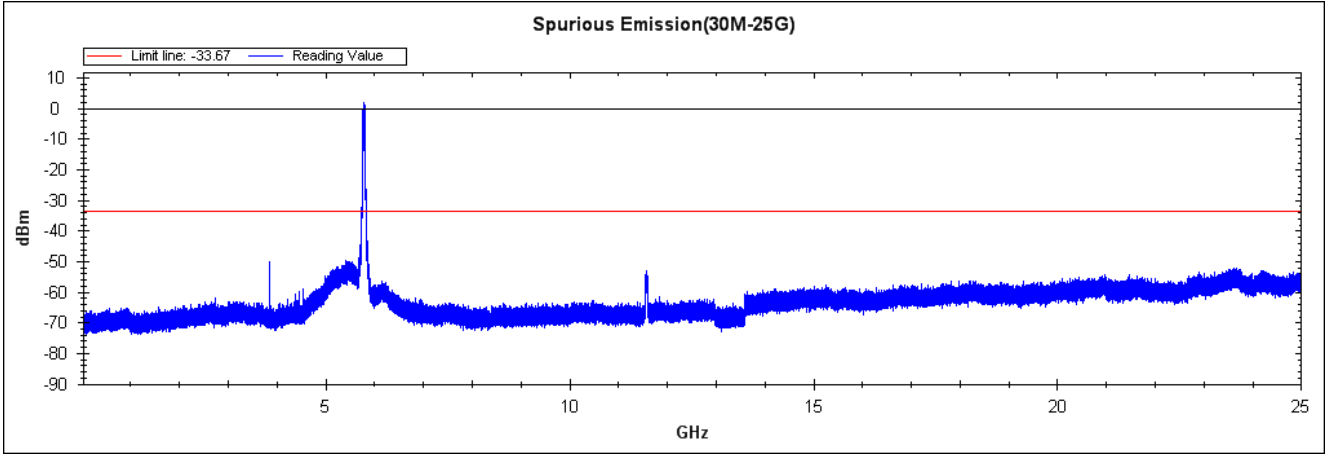

Channel 165 (5825MHz) 30MHz -40GHz-Chain B

Product : SpectraGuard® Access Point / Sensor
Test Item : RF Antenna Conducted Spurious
Test Site : No.3 OATS
Test Mode : Mode 7: Transmit - 802.11n-40BW_30Mbps(5G Band)(Dipole Antenna)

Channel 151 (5755MHz) 30MHz -40GHz-Chain A

Channel 159 (5795MHz) 30MHz -40GHz-Chain A

Channel 151 (5755MHz) 30MHz -40GHz-Chain B

Channel 159 (5795MHz) 30MHz -40GHz-Chain B

Product : SpectraGuard® Access Point / Sensor
 Test Item : RF antenna conducted test
 Test Site : No.3 OATS
 Test Mode : Mode 8: Transmit (802.11b 1Mbps)(PIFA Antenna)