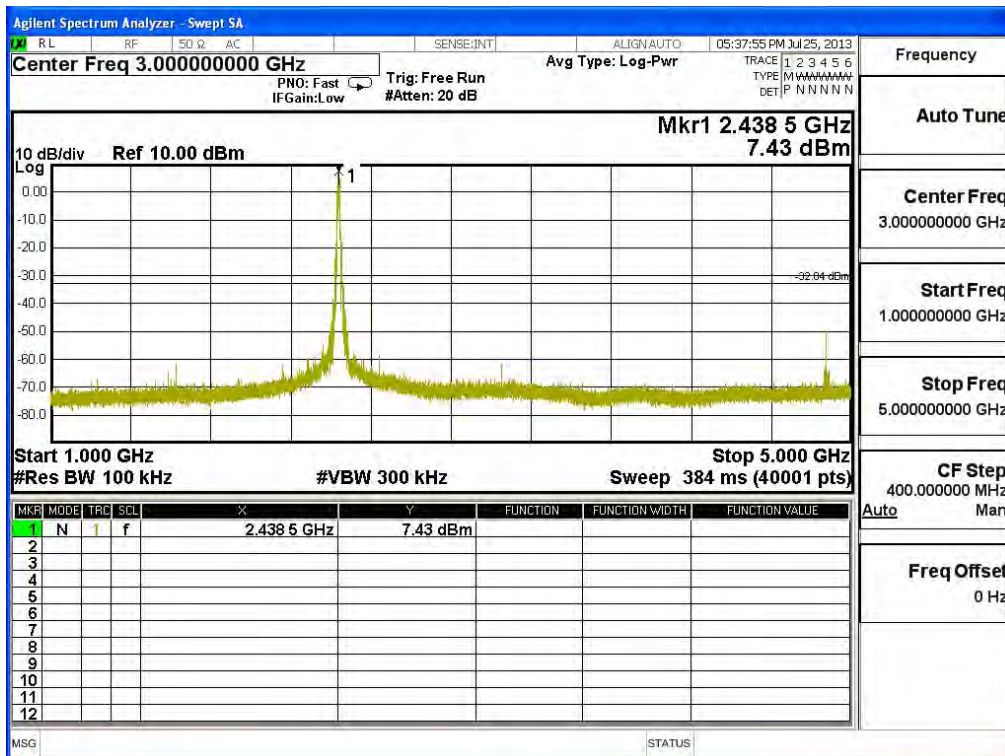

Channel 151 (5755MHz) 30MHz -40GHz-Chain A

Channel 159 (5795MHz) 30MHz -40GHz-Chain A

Channel 151 (5755MHz) 30MHz -40GHz-Chain B

Channel 159 (5795MHz) 30MHz -40GHz-Chain B

Product : SpectraGuard® Access Point / Sensor
 Test Item : RF antenna conducted test
 Test Site : No.3 OATS
 Test Mode : Mode 8: Transmit (802.11b 1Mbps)(PIFA Antenna)

Channel 01 (2412MHz) 30MHz-25GHz-Chain A

Channel 06 (2437MHz) 30MHz -25GHz-Chain A

Frequency	
Auto Tune	
Center Freq	515.000000 MHz
Start Freq	30.000000 MHz
Stop Freq	1.00000000 GHz
CF Step	97.000000 MHz
Auto	Man
Freq Offset	0 Hz

Frequency	
Auto Tune	
Center Freq	3.00000000 GHz
Start Freq	1.00000000 GHz
Stop Freq	5.00000000 GHz
CF Step	400.000000 MHz
Auto	Man
Freq Offset	0 Hz

Channel 11 (2462MHz) 30MHz -25GHz-Chain A

Channel 01 (2412MHz) 30MHz-25GHz-Chain B