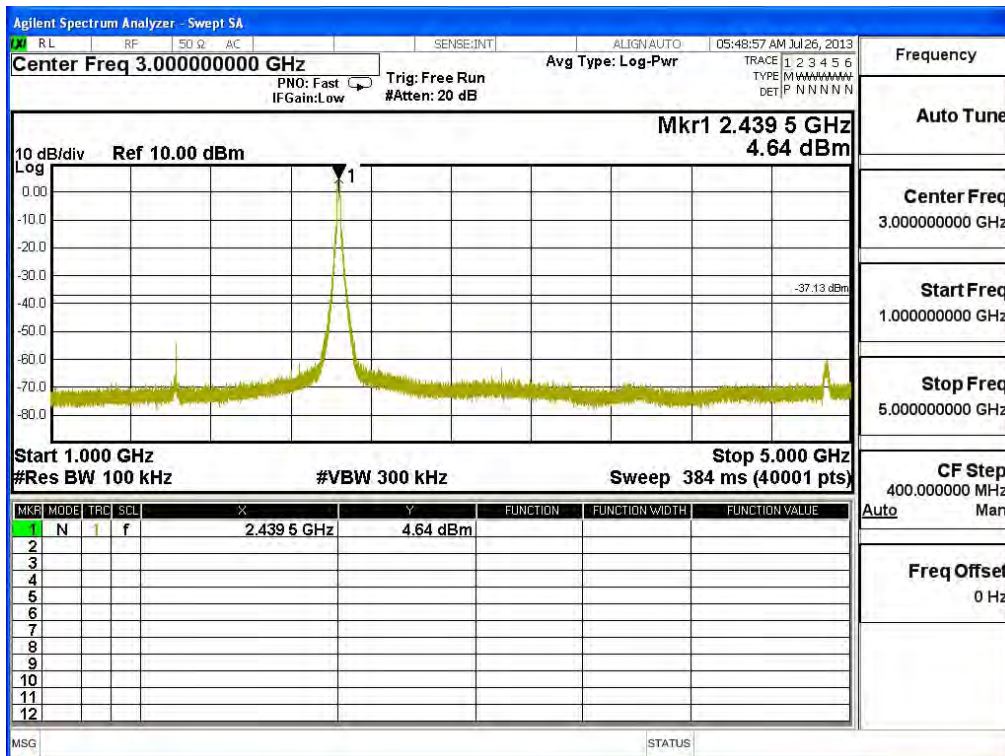

Frequency	
Auto Tune	
Center Freq	15.00000000 GHz
Start Freq	13.00000000 GHz
Stop Freq	17.00000000 GHz
CF Step	400.000000 MHz
Auto Man	
Freq Offset	0 Hz

Frequency	
Auto Tune	
Center Freq	19.00000000 GHz
Start Freq	17.00000000 GHz
Stop Freq	21.00000000 GHz
CF Step	400.000000 MHz
Auto Man	
Freq Offset	0 Hz

Channel 06 (2437MHz) 30MHz -25GHz-Chain B

Frequency	
Auto Tune	
Center Freq	515.000000 MHz
Start Freq	30.000000 MHz
Stop Freq	1.00000000 GHz
CF Step	97.000000 MHz
Auto	Man
Freq Offset	0 Hz

Frequency	
Auto Tune	
Center Freq	3.00000000 GHz
Start Freq	1.00000000 GHz
Stop Freq	5.00000000 GHz
CF Step	400.000000 MHz
Auto	Man
Freq Offset	0 Hz

Product : SpectraGuard® Access Point / Sensor
 Test Item : RF Antenna Conducted Spurious
 Test Site : No.3 OATS
 Test Mode : Mode 5: Transmit - 802.11n-40BW_30Mbps(2.4G Band)(Dipole Antenna)

Channel 01 (2422MHz) 30MHz -25GHz-Chain A