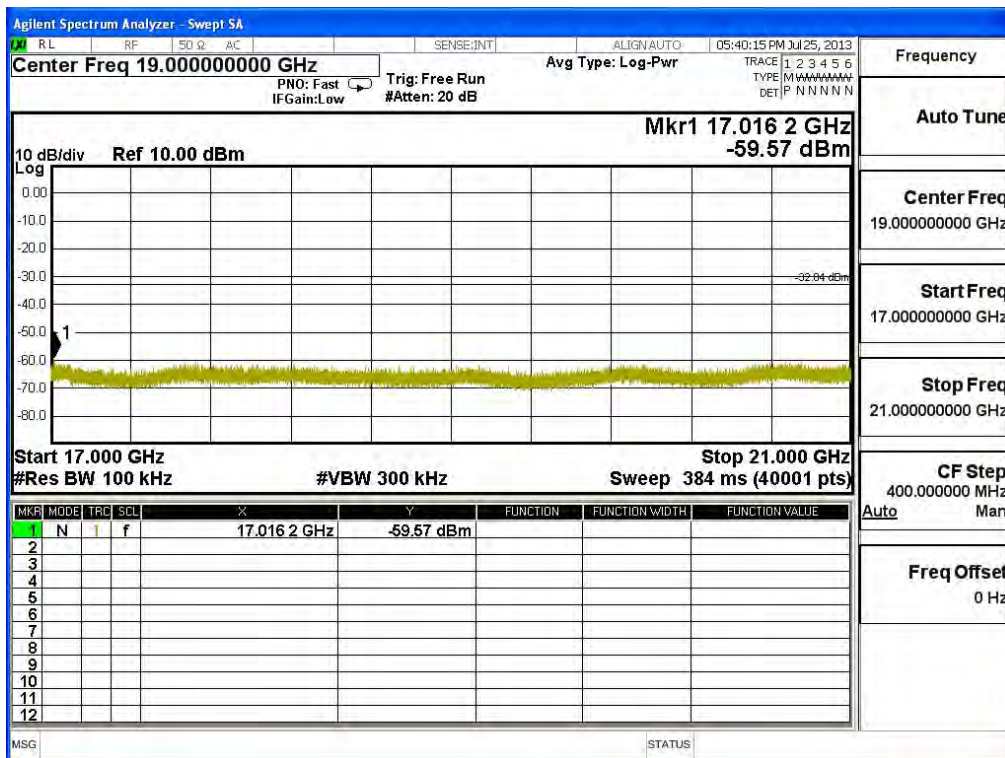

Channel 151 (5755MHz) 30MHz -40GHz-Chain A

Channel 159 (5795MHz) 30MHz -40GHz-Chain A

Channel 151 (5755MHz) 30MHz -40GHz-Chain B

Channel 159 (5795MHz) 30MHz -40GHz-Chain B

Product : SpectraGuard® Access Point / Sensor
 Test Item : RF antenna conducted test
 Test Site : No.3 OATS
 Test Mode : Mode 8: Transmit (802.11b 1Mbps)(PIFA Antenna)

Channel 01 (2412MHz) 30MHz-25GHz-Chain A

Channel 06 (2437MHz) 30MHz -25GHz-Chain A

Frequency	
Auto Tune	
Center Freq	515.000000 MHz
Start Freq	30.000000 MHz
Stop Freq	1.00000000 GHz
CF Step	97.000000 MHz
Auto	Man
Freq Offset	0 Hz

Frequency	
Auto Tune	
Center Freq	3.00000000 GHz
Start Freq	1.00000000 GHz
Stop Freq	5.00000000 GHz
CF Step	400.000000 MHz
Auto	Man
Freq Offset	0 Hz

Channel 11 (2462MHz) 30MHz -25GHz-Chain A

Channel 01 (2412MHz) 30MHz-25GHz-Chain B