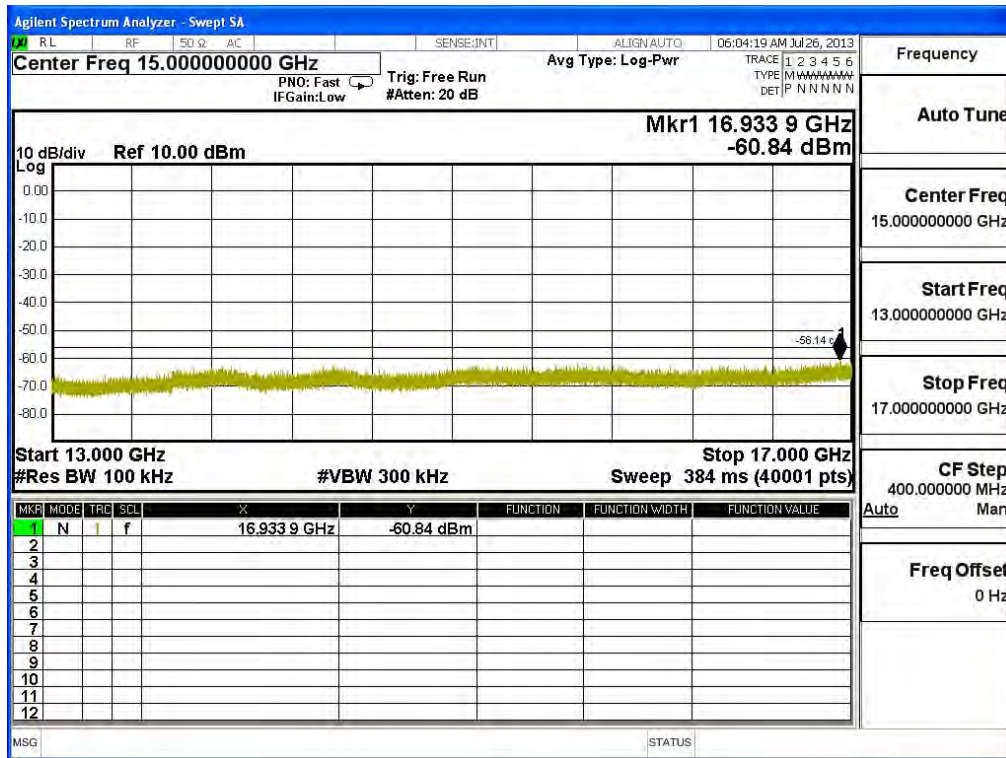

Channel 07 (2452MHz) 30MHz -25GHz-Chain A

Channel 01 (2422MHz) 30MHz -25GHz-Chain B

Channel 04 (2437MHz) 30MHz -25GHz-Chain B

Channel 07 (2452MHz) 30MHz -25GHz-Chain B

Frequency
Auto Tune
Center Freq 15.000000000 GHz
Start Freq 13.000000000 GHz
Stop Freq 17.000000000 GHz
CF Step 400.0000000 MHz
Auto Man
Freq Offset 0 Hz

Frequency
Auto Tune
Center Freq 19.000000000 GHz
Start Freq 17.000000000 GHz
Stop Freq 21.000000000 GHz
CF Step 400.0000000 MHz
Auto Man
Freq Offset 0 Hz

Product : SpectraGuard® Access Point / Sensor
Test Item : RF Antenna Conducted Spurious
Test Site : No.3 OATS
Test Mode : Mode 6: Transmit - 802.11n-20BW_14.4Mbps(5G Band)(Dipole Antenna)