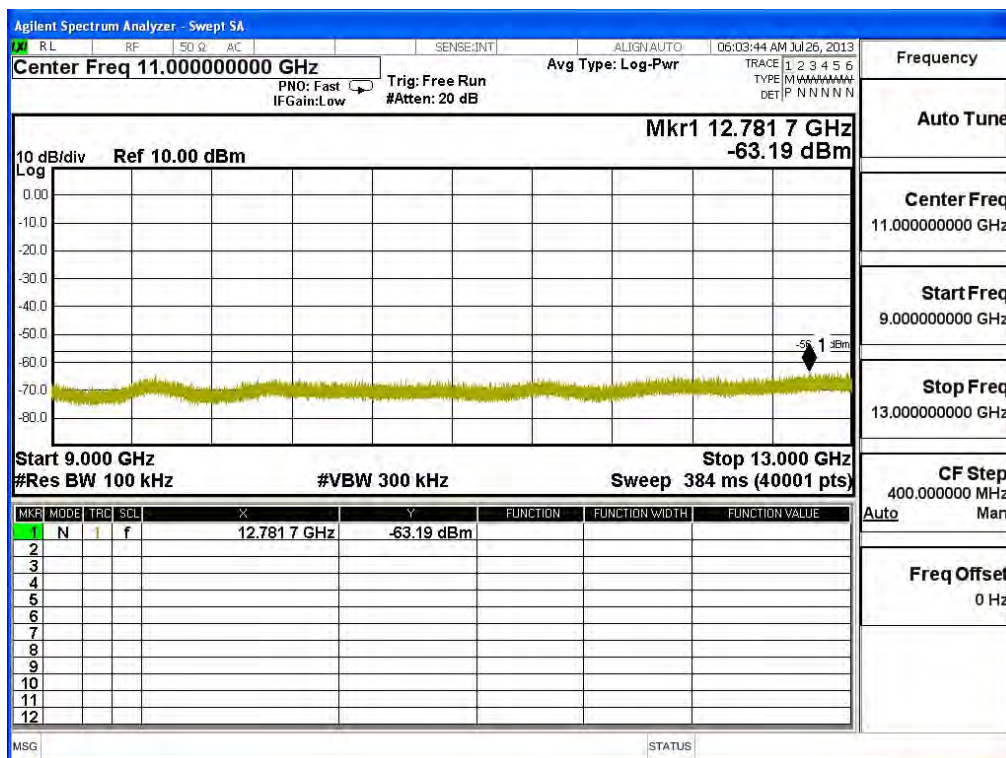

Channel 07 (2452MHz) 30MHz -25GHz-Chain A

Channel 01 (2422MHz) 30MHz -25GHz-Chain B

Channel 04 (2437MHz) 30MHz -25GHz-Chain B

Channel 07 (2452MHz) 30MHz -25GHz-Chain B

Frequency
Auto Tune
Center Freq 15.000000000 GHz
Start Freq 13.000000000 GHz
Stop Freq 17.000000000 GHz
CF Step 400.0000000 MHz
Auto Man
Freq Offset 0 Hz

Frequency
Auto Tune
Center Freq 19.000000000 GHz
Start Freq 17.000000000 GHz
Stop Freq 21.000000000 GHz
CF Step 400.0000000 MHz
Auto Man
Freq Offset 0 Hz

Product : SpectraGuard® Access Point / Sensor
Test Item : RF Antenna Conducted Spurious
Test Site : No.3 OATS
Test Mode : Mode 6: Transmit - 802.11n-20BW_14.4Mbps(5G Band)(Dipole Antenna)