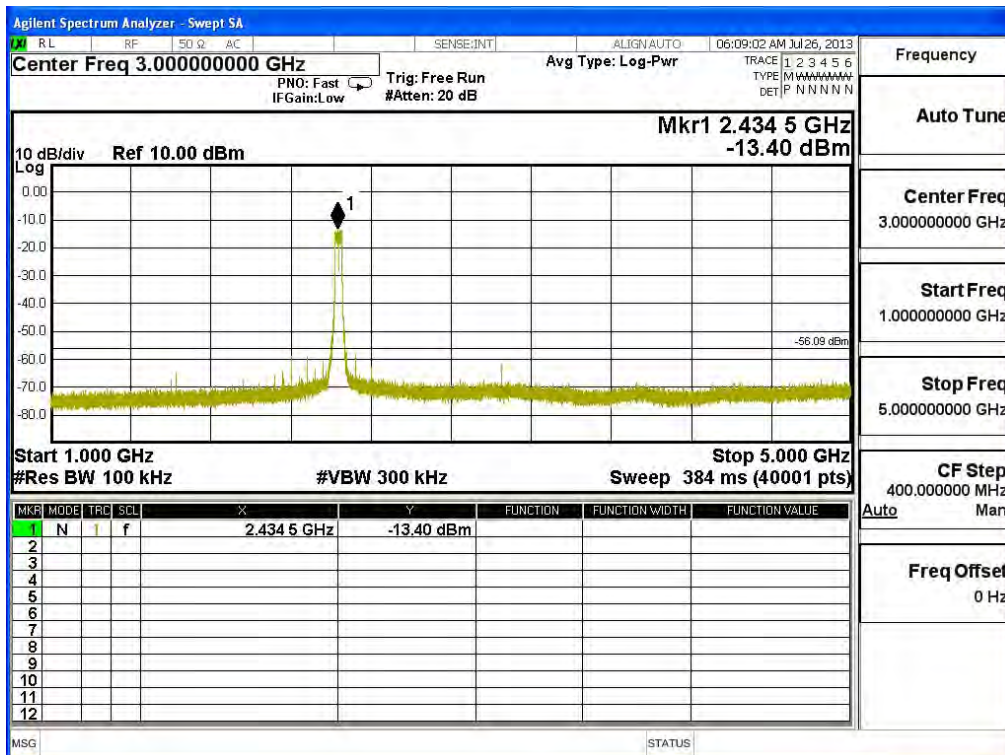

Channel 07 (2452MHz) 30MHz -25GHz-Chain A

Channel 01 (2422MHz) 30MHz -25GHz-Chain B

Channel 04 (2437MHz) 30MHz -25GHz-Chain B

Channel 07 (2452MHz) 30MHz -25GHz-Chain B

Frequency
Auto Tune
Center Freq 15.000000000 GHz
Start Freq 13.000000000 GHz
Stop Freq 17.000000000 GHz
CF Step 400.0000000 MHz
Auto Man
Freq Offset 0 Hz

Frequency
Auto Tune
Center Freq 19.000000000 GHz
Start Freq 17.000000000 GHz
Stop Freq 21.000000000 GHz
CF Step 400.0000000 MHz
Auto Man
Freq Offset 0 Hz

Product : SpectraGuard® Access Point / Sensor
Test Item : RF Antenna Conducted Spurious
Test Site : No.3 OATS
Test Mode : Mode 6: Transmit - 802.11n-20BW_14.4Mbps(5G Band)(Dipole Antenna)