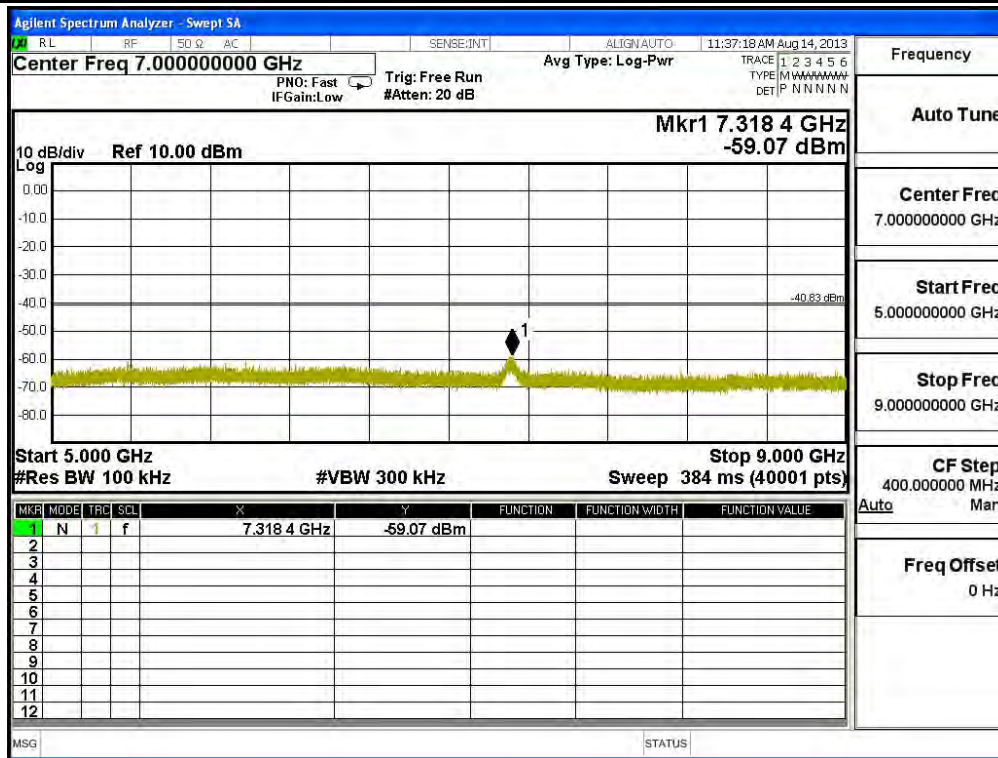

Product : SpectraGuard® Access Point / Sensor
 Test Item : RF Antenna Conducted Spurious
 Test Site : No.3 OATS
 Test Mode : Mode 5: Transmit - 802.11n-40BW_30Mbps(2.4G Band)(Dipole Antenna)

Channel 01 (2422MHz) 30MHz -25GHz-Chain A

Channel 04 (2437MHz) 30MHz -25GHz-Chain A

Frequency
Auto Tune
Center Freq 7.000000000 GHz
Start Freq 5.000000000 GHz
Stop Freq 9.000000000 GHz
CF Step 400.0000000 MHz
Auto
Man
Freq Offset 0 Hz

Frequency
Auto Tune
Center Freq 11.000000000 GHz
Start Freq 9.000000000 GHz
Stop Freq 13.000000000 GHz
CF Step 400.0000000 MHz
Auto
Man
Freq Offset 0 Hz