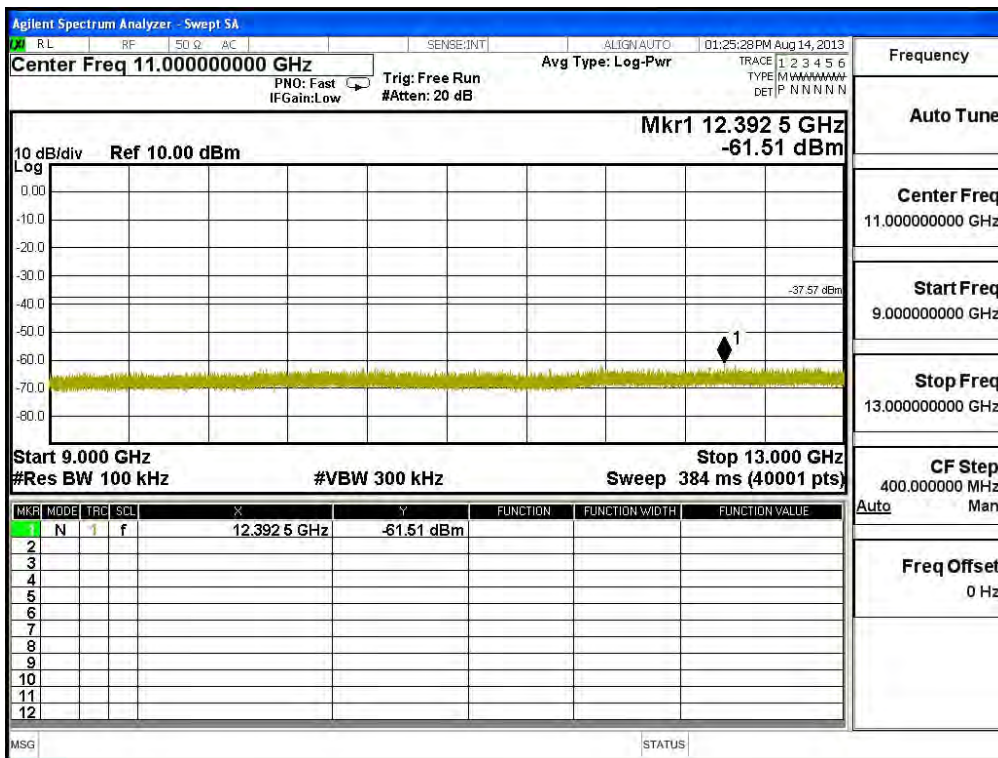

Frequency	
Auto Tune	
Center Freq	3.00000000 GHz
Start Freq	1.00000000 GHz
Stop Freq	5.00000000 GHz
CF Step	400.000000 MHz
Auto	Man
Freq Offset	0 Hz

Channel 11 (2462MHz) 30MHz -25GHz-Chain A

Channel 01 (2412MHz) 30MHz-25GHz-Chain B