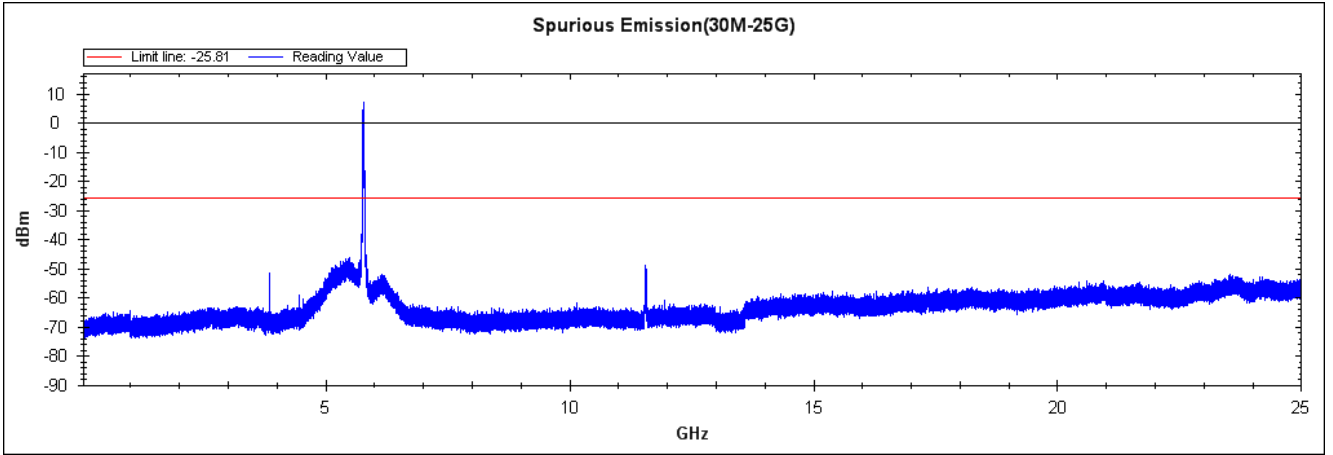

Channel 157 (5785MHz) 30MHz -40GHz-Chain A