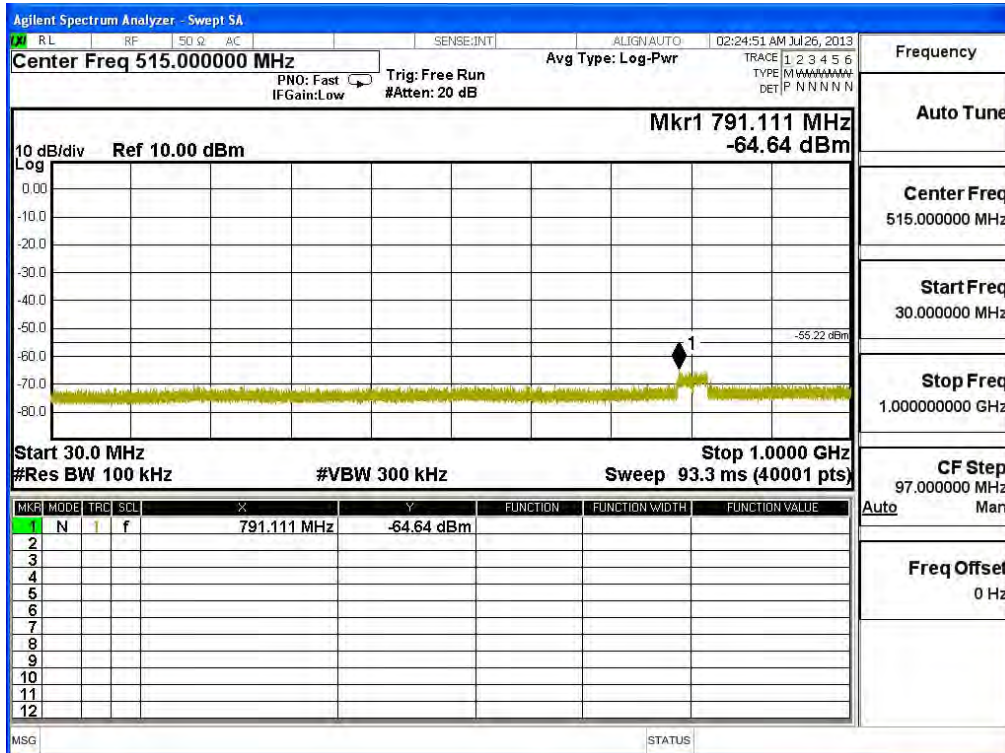

Channel 11 (2462MHz) 30MHz -25GHz-Chain B

Frequency	
Auto Tune	
Center Freq	515.000000 MHz
Start Freq	30.000000 MHz
Stop Freq	1.00000000 GHz
CF Step	97.000000 MHz
Auto	Man
Freq Offset	0 Hz

Frequency	
Auto Tune	
Center Freq	3.00000000 GHz
Start Freq	1.00000000 GHz
Stop Freq	5.00000000 GHz
CF Step	400.000000 MHz
Auto	Man
Freq Offset	0 Hz

Product : SpectraGuard® Access Point / Sensor
 Test Item : RF Antenna Conducted Spurious
 Test Site : No.3 OATS
 Test Mode : Mode 5: Transmit - 802.11n-40BW_30Mbps(2.4G Band)(Dipole Antenna)

Channel 01 (2422MHz) 30MHz -25GHz-Chain A