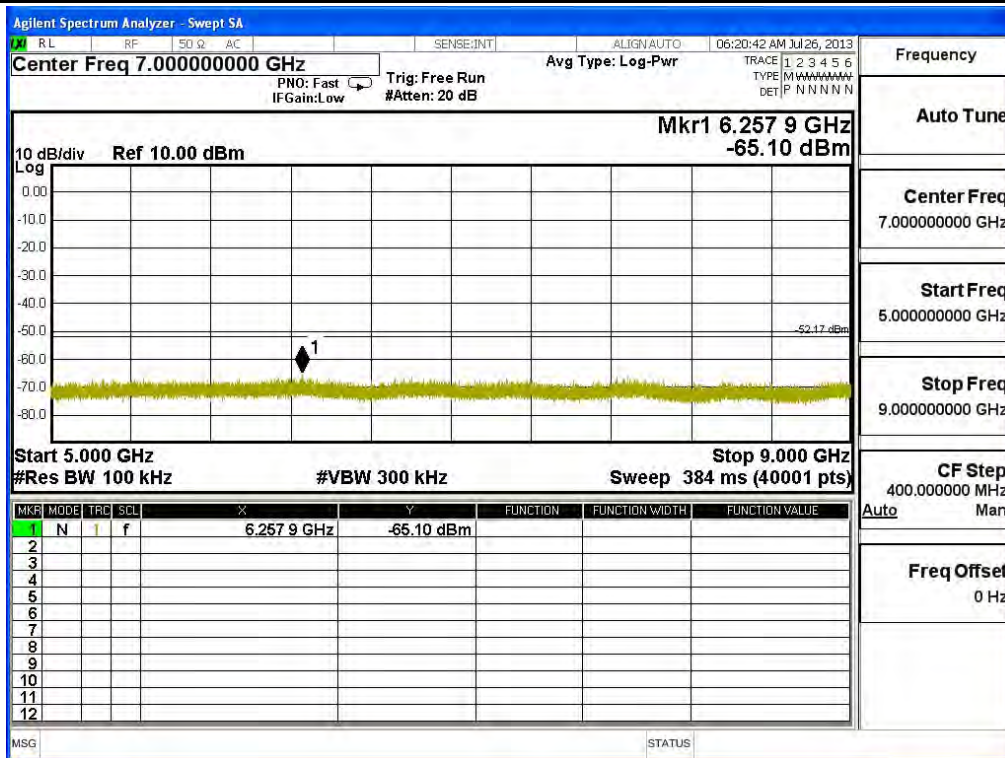

Channel 07 (2452MHz) 30MHz -25GHz-Chain A

Channel 01 (2422MHz) 30MHz -25GHz-Chain B

Channel 04 (2437MHz) 30MHz -25GHz-Chain B

Channel 07 (2452MHz) 30MHz -25GHz-Chain B

Frequency
Auto Tune
Center Freq 15.000000000 GHz
Start Freq 13.000000000 GHz
Stop Freq 17.000000000 GHz
CF Step 400.0000000 MHz
Auto Man
Freq Offset 0 Hz

Frequency
Auto Tune
Center Freq 19.000000000 GHz
Start Freq 17.000000000 GHz
Stop Freq 21.000000000 GHz
CF Step 400.0000000 MHz
Auto Man
Freq Offset 0 Hz

Product : SpectraGuard® Access Point / Sensor
Test Item : RF Antenna Conducted Spurious
Test Site : No.3 OATS
Test Mode : Mode 6: Transmit - 802.11n-20BW_14.4Mbps(5G Band)(Dipole Antenna)