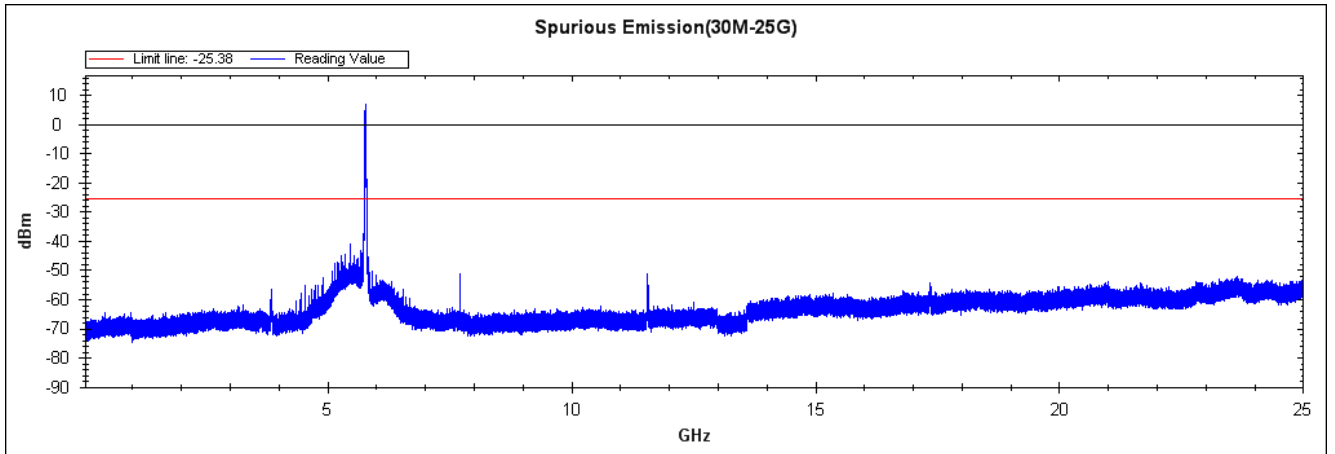

Channel 49 (5745MHz) 30MHz -40GHz-Chain A

Channel 157 (5785MHz) 30MHz -40GHz-Chain A

Channel 165 (5825MHz) 30MHz -40GHz-Chain A

Channel 49 (5745MHz) 30MHz -40GHz-Chain B

Channel 157 (5785MHz) 30MHz -40GHz-Chain B

Channel 165 (5825MHz) 30MHz -40GHz-Chain B

Product : SpectraGuard® Access Point / Sensor
Test Item : RF Antenna Conducted Spurious
Test Site : No.3 OATS
Test Mode : Mode 7: Transmit - 802.11n-40BW_30Mbps(5G Band)(Dipole Antenna)