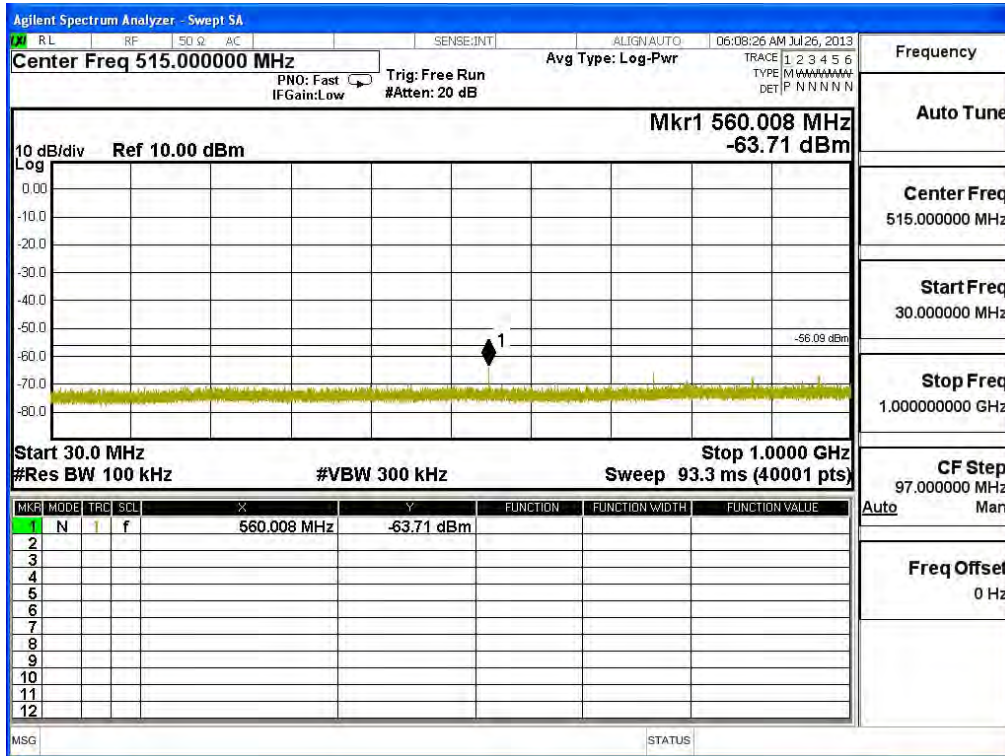

Channel 07 (2452MHz) 30MHz -25GHz-Chain A

Channel 01 (2422MHz) 30MHz -25GHz-Chain B

Channel 04 (2437MHz) 30MHz -25GHz-Chain B

Channel 07 (2452MHz) 30MHz -25GHz-Chain B

Frequency
Auto Tune
Center Freq 15.000000000 GHz
Start Freq 13.000000000 GHz
Stop Freq 17.000000000 GHz
CF Step 400.0000000 MHz
Auto Man
Freq Offset 0 Hz

Frequency
Auto Tune
Center Freq 19.000000000 GHz
Start Freq 17.000000000 GHz
Stop Freq 21.000000000 GHz
CF Step 400.0000000 MHz
Auto Man
Freq Offset 0 Hz

Product : SpectraGuard® Access Point / Sensor
Test Item : RF Antenna Conducted Spurious
Test Site : No.3 OATS
Test Mode : Mode 6: Transmit - 802.11n-20BW_14.4Mbps(5G Band)(Dipole Antenna)