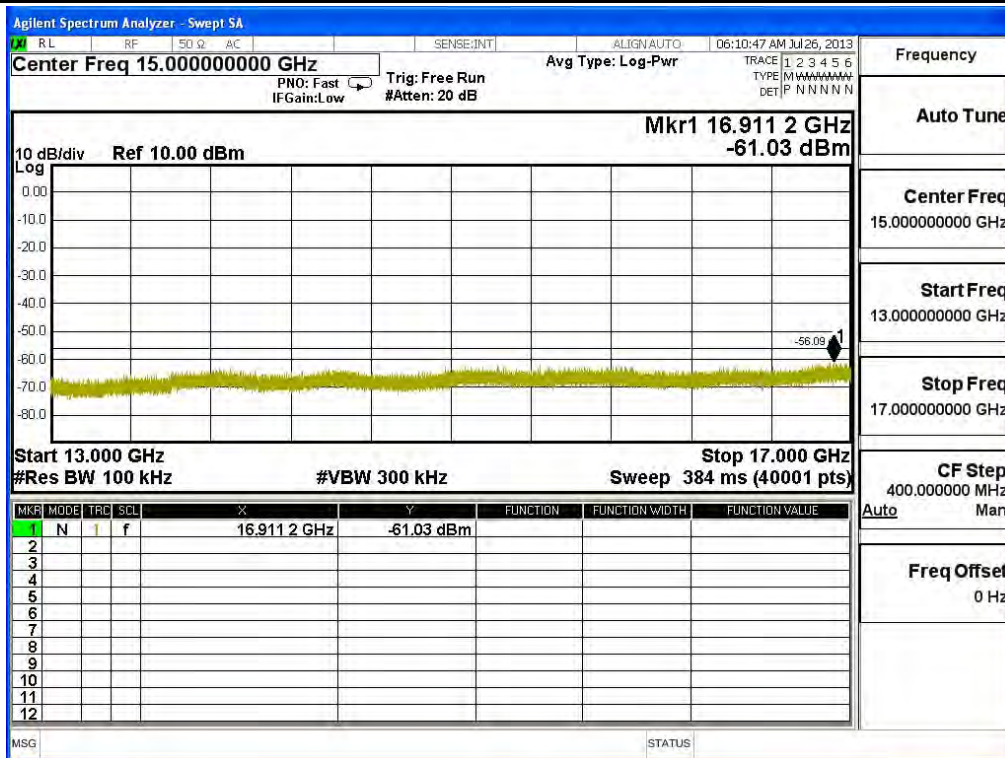

Channel 07 (2452MHz) 30MHz -25GHz-Chain A

Channel 01 (2422MHz) 30MHz -25GHz-Chain B

Channel 04 (2437MHz) 30MHz -25GHz-Chain B

Channel 07 (2452MHz) 30MHz -25GHz-Chain B

Frequency
Auto Tune
Center Freq 15.000000000 GHz
Start Freq 13.000000000 GHz
Stop Freq 17.000000000 GHz
CF Step 400.0000000 MHz
Auto Man
Freq Offset 0 Hz

Frequency
Auto Tune
Center Freq 19.000000000 GHz
Start Freq 17.000000000 GHz
Stop Freq 21.000000000 GHz
CF Step 400.0000000 MHz
Auto Man
Freq Offset 0 Hz

Product : SpectraGuard® Access Point / Sensor
Test Item : RF Antenna Conducted Spurious
Test Site : No.3 OATS
Test Mode : Mode 6: Transmit - 802.11n-20BW_14.4Mbps(5G Band)(Dipole Antenna)