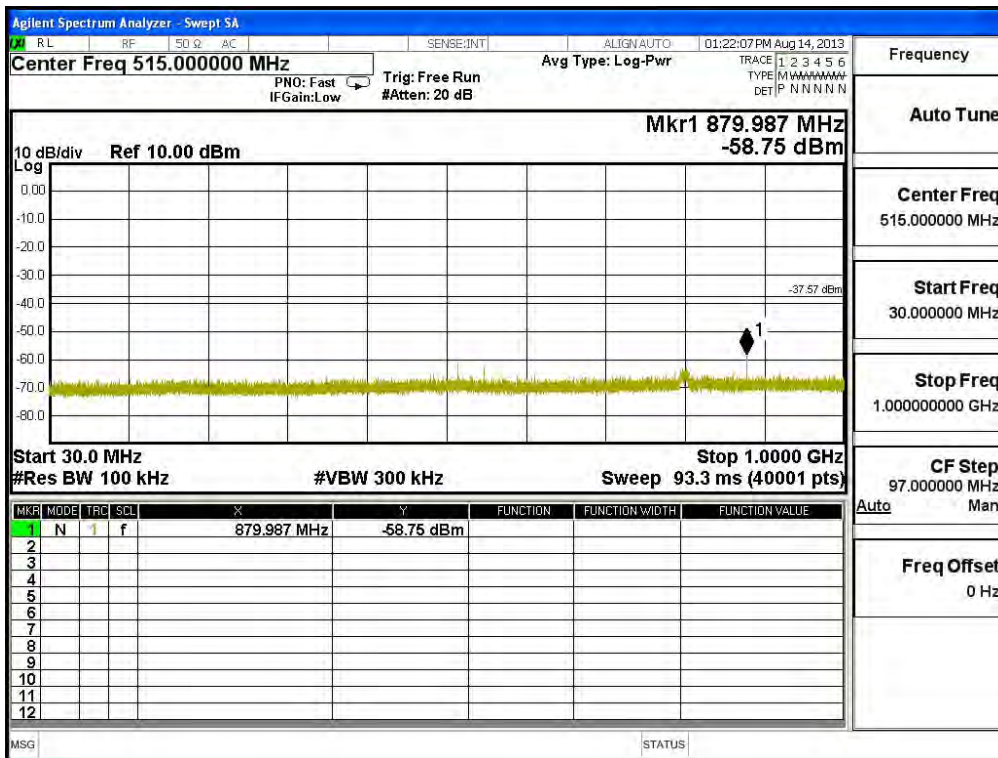

Frequency	
Auto Tune	
Center Freq	3.00000000 GHz
Start Freq	1.00000000 GHz
Stop Freq	5.00000000 GHz
CF Step	400.000000 MHz
Auto	Man
Freq Offset	0 Hz

Channel 11 (2462MHz) 30MHz -25GHz-Chain A

Channel 01 (2412MHz) 30MHz-25GHz-Chain B

Frequency	
Auto Tune	
Center Freq	23.000000000 GHz
Start Freq	21.000000000 GHz
Stop Freq	25.000000000 GHz
CF Step	400.0000000 MHz
Auto	Man
Freq Offset	0 Hz

Channel 06 (2437MHz) 30MHz -25GHz-Chain B

Frequency
Auto Tune
Center Freq 23.000000000 GHz
Start Freq 21.000000000 GHz
Stop Freq 25.000000000 GHz
CF Step 400.0000000 MHz
Auto Man
Freq Offset 0 Hz