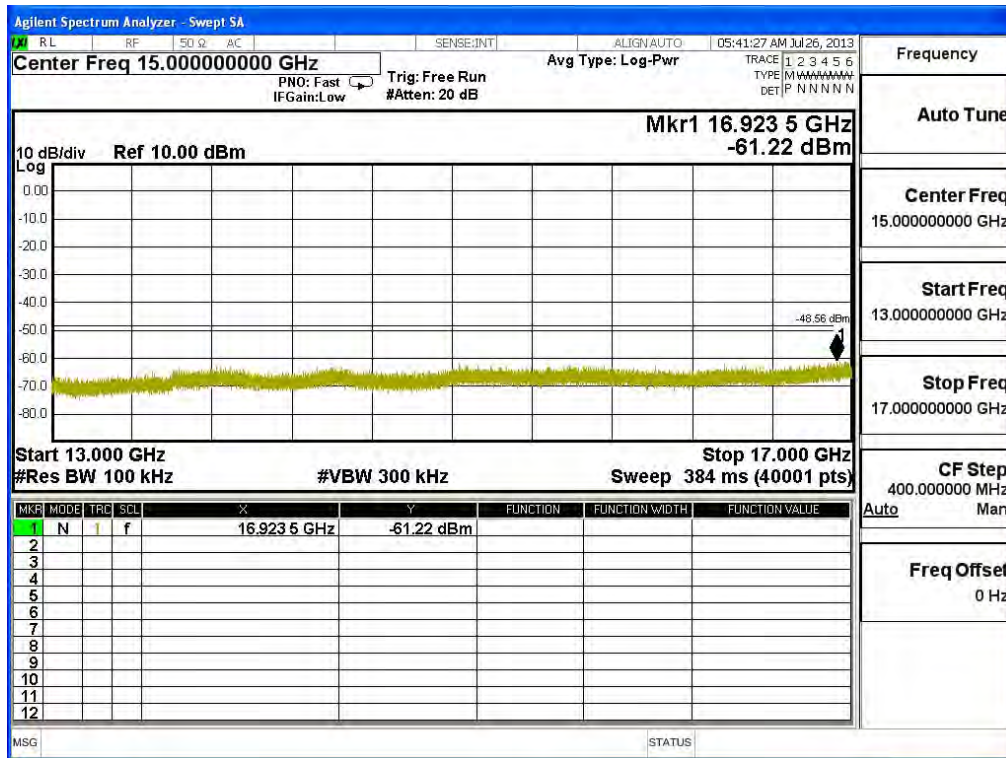

Channel 01 (2412MHz) 30MHz -25GHz-Chain B

Frequency	
Auto Tune	
Center Freq	7.00000000 GHz
Start Freq	5.00000000 GHz
Stop Freq	9.00000000 GHz
CF Step	400.000000 MHz
Auto	Man
Freq Offset	0 Hz

Frequency	
Auto Tune	
Center Freq	11.00000000 GHz
Start Freq	9.00000000 GHz
Stop Freq	13.00000000 GHz
CF Step	400.000000 MHz
Auto	Man
Freq Offset	0 Hz

Frequency	
Auto Tune	
Center Freq	15.00000000 GHz
Start Freq	13.00000000 GHz
Stop Freq	17.00000000 GHz
CF Step	400.000000 MHz
Auto Man	
Freq Offset	0 Hz

Frequency	
Auto Tune	
Center Freq	19.00000000 GHz
Start Freq	17.00000000 GHz
Stop Freq	21.00000000 GHz
CF Step	400.000000 MHz
Auto Man	
Freq Offset	0 Hz