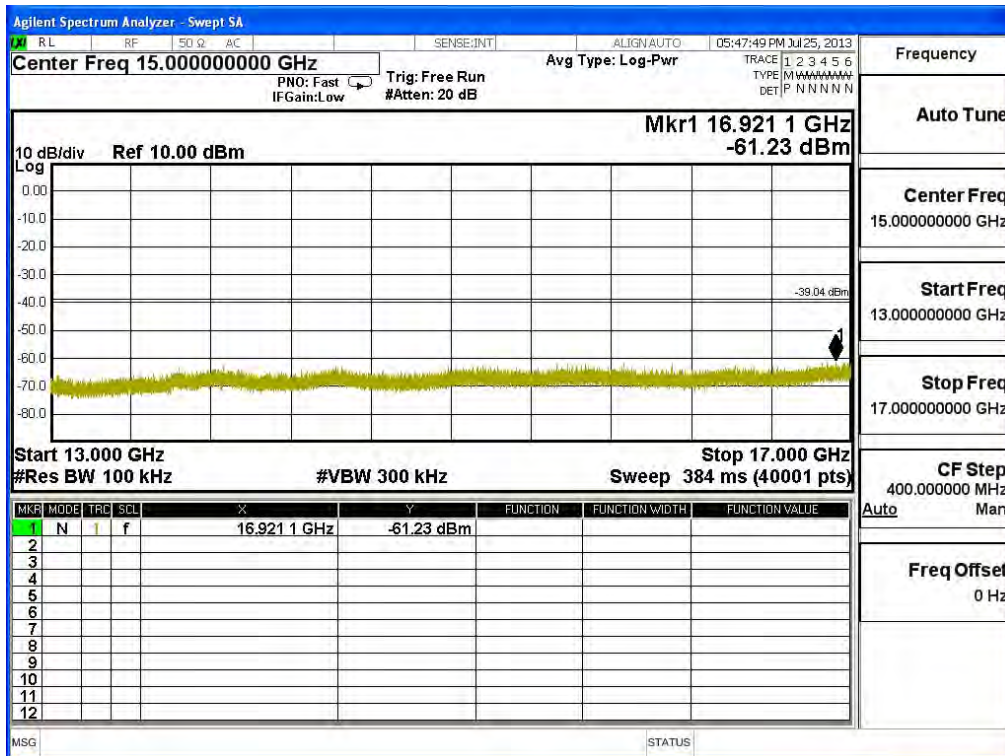

Frequency	
Auto Tune	
Center Freq	3.00000000 GHz
Start Freq	1.00000000 GHz
Stop Freq	5.00000000 GHz
CF Step	400.000000 MHz
Auto	Man
Freq Offset	0 Hz

Channel 11 (2462MHz) 30MHz -25GHz-Chain A

Channel 01 (2412MHz) 30MHz-25GHz-Chain B

Frequency	
Auto Tune	
Center Freq	23.000000000 GHz
Start Freq	21.000000000 GHz
Stop Freq	25.000000000 GHz
CF Step	400.0000000 MHz
Auto	Man
Freq Offset	0 Hz

Channel 06 (2437MHz) 30MHz -25GHz-Chain B

Frequency
Auto Tune
Center Freq 23.000000000 GHz
Start Freq 21.000000000 GHz
Stop Freq 25.000000000 GHz
CF Step 400.0000000 MHz
Auto Man
Freq Offset 0 Hz