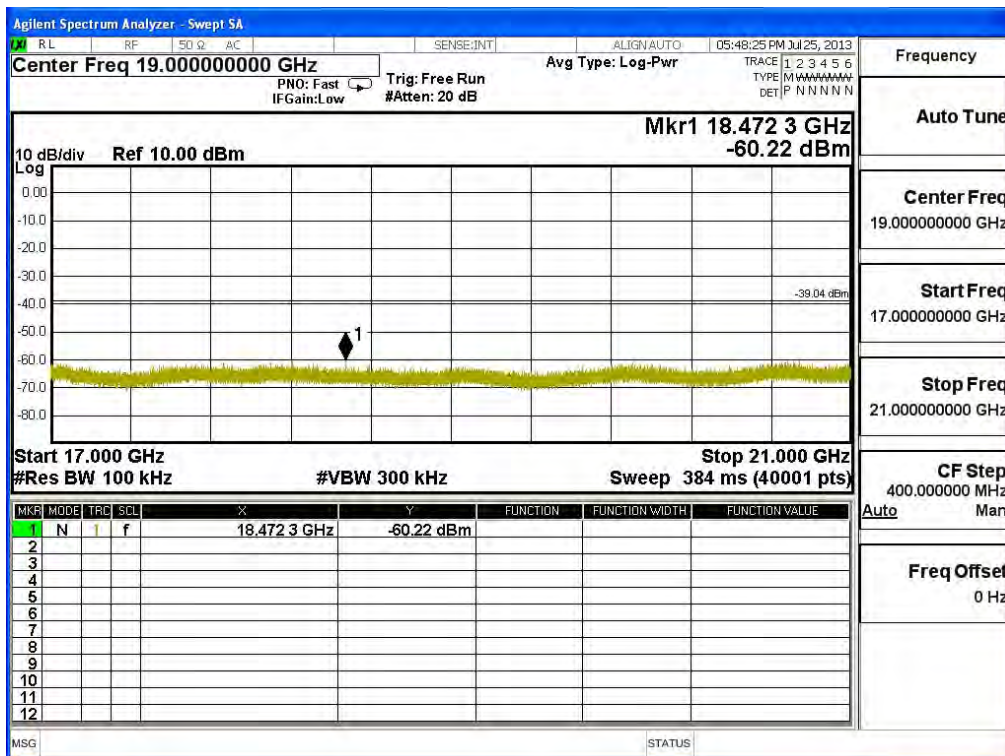

Frequency	
Auto Tune	
Center Freq	3.00000000 GHz
Start Freq	1.00000000 GHz
Stop Freq	5.00000000 GHz
CF Step	400.000000 MHz
Auto	Man
Freq Offset	0 Hz

Channel 11 (2462MHz) 30MHz -25GHz-Chain A

Channel 01 (2412MHz) 30MHz-25GHz-Chain B

Frequency	
Auto Tune	
Center Freq	23.000000000 GHz
Start Freq	21.000000000 GHz
Stop Freq	25.000000000 GHz
CF Step	400.0000000 MHz
Auto	Man
Freq Offset	0 Hz

Channel 06 (2437MHz) 30MHz -25GHz-Chain B

Frequency
Auto Tune
Center Freq 23.000000000 GHz
Start Freq 21.000000000 GHz
Stop Freq 25.000000000 GHz
CF Step 400.0000000 MHz
Auto Man
Freq Offset 0 Hz