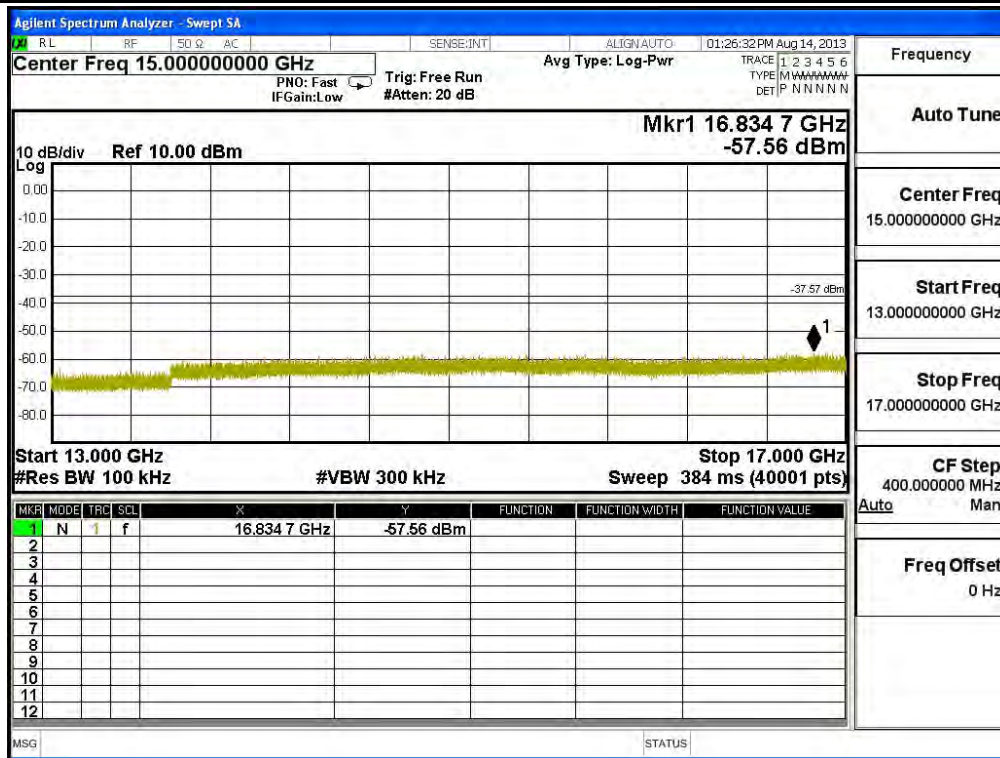

Frequency	
Auto Tune	
Center Freq	3.00000000 GHz
Start Freq	1.00000000 GHz
Stop Freq	5.00000000 GHz
CF Step	400.000000 MHz
Auto	Man
Freq Offset	0 Hz

Channel 11 (2462MHz) 30MHz -25GHz-Chain A

Channel 01 (2412MHz) 30MHz-25GHz-Chain B