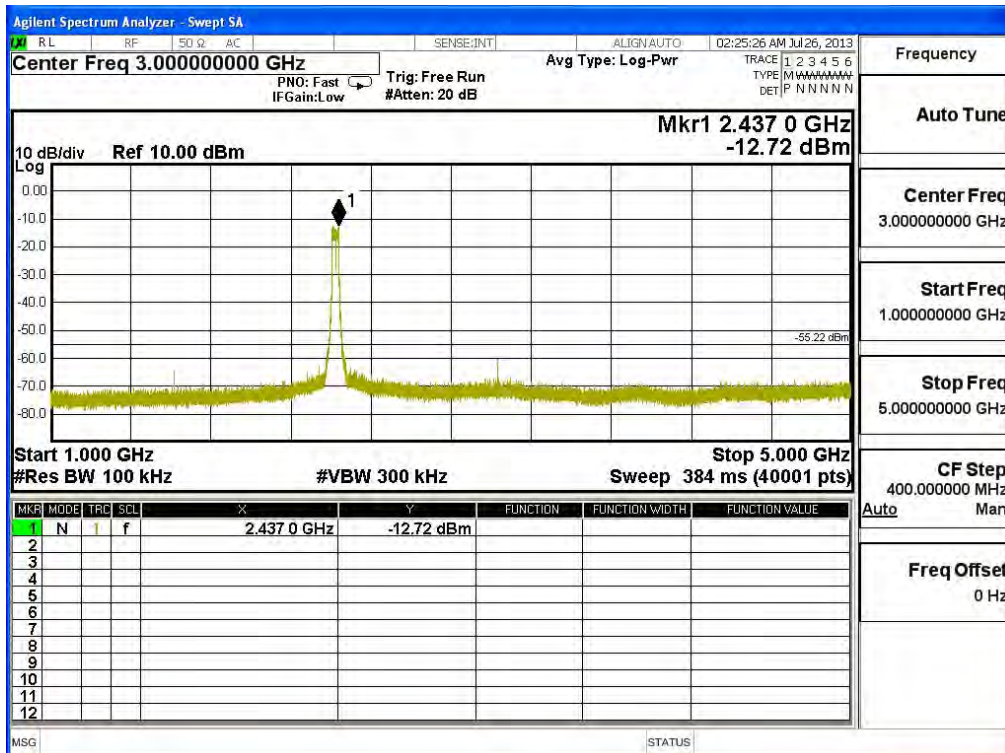

Channel 11 (2462MHz) 30MHz -25GHz-Chain B

Frequency	
Auto Tune	
Center Freq	515.000000 MHz
Start Freq	30.000000 MHz
Stop Freq	1.00000000 GHz
CF Step	97.000000 MHz
Auto	Man
Freq Offset	0 Hz

Frequency	
Auto Tune	
Center Freq	3.00000000 GHz
Start Freq	1.00000000 GHz
Stop Freq	5.00000000 GHz
CF Step	400.000000 MHz
Auto	Man
Freq Offset	0 Hz

Product : SpectraGuard® Access Point / Sensor
 Test Item : RF Antenna Conducted Spurious
 Test Site : No.3 OATS
 Test Mode : Mode 5: Transmit - 802.11n-40BW_30Mbps(2.4G Band)(Dipole Antenna)

Channel 01 (2422MHz) 30MHz -25GHz-Chain A

Channel 04 (2437MHz) 30MHz -25GHz-Chain A

Frequency
Auto Tune
Center Freq 7.000000000 GHz
Start Freq 5.000000000 GHz
Stop Freq 9.000000000 GHz
CF Step 400.0000000 MHz
Auto
Man
Freq Offset 0 Hz

Frequency
Auto Tune
Center Freq 11.000000000 GHz
Start Freq 9.000000000 GHz
Stop Freq 13.000000000 GHz
CF Step 400.0000000 MHz
Auto
Man
Freq Offset 0 Hz