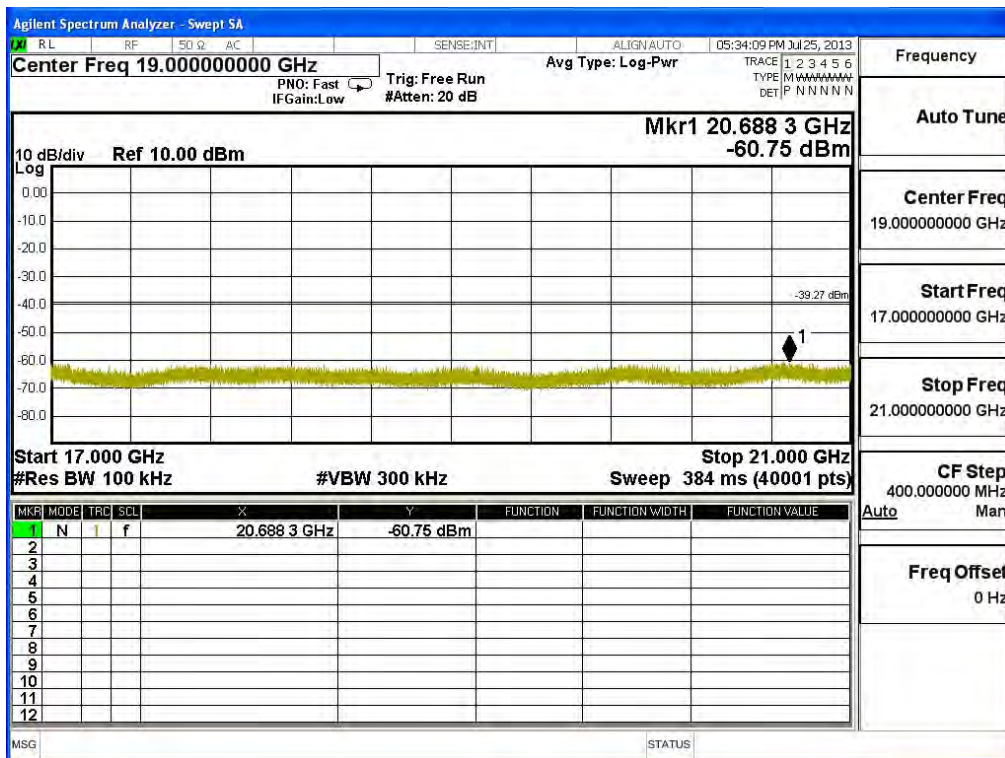

Channel 165 (5825MHz) 30MHz -40GHz-Chain B

Product : SpectraGuard® Access Point / Sensor
Test Item : RF Antenna Conducted Spurious
Test Site : No.3 OATS
Test Mode : Mode 7: Transmit - 802.11n-40BW_30Mbps(5G Band)(Dipole Antenna)

Channel 151 (5755MHz) 30MHz -40GHz-Chain A

Channel 159 (5795MHz) 30MHz -40GHz-Chain A

Channel 151 (5755MHz) 30MHz -40GHz-Chain B

Channel 159 (5795MHz) 30MHz -40GHz-Chain B

Product : SpectraGuard® Access Point / Sensor
 Test Item : RF antenna conducted test
 Test Site : No.3 OATS
 Test Mode : Mode 8: Transmit (802.11b 1Mbps)(PIFA Antenna)

Channel 01 (2412MHz) 30MHz-25GHz-Chain A

Channel 06 (2437MHz) 30MHz -25GHz-Chain A

Frequency	
Auto Tune	
Center Freq	515.000000 MHz
Start Freq	30.000000 MHz
Stop Freq	1.00000000 GHz
CF Step	97.000000 MHz
Auto	Man
Freq Offset	0 Hz