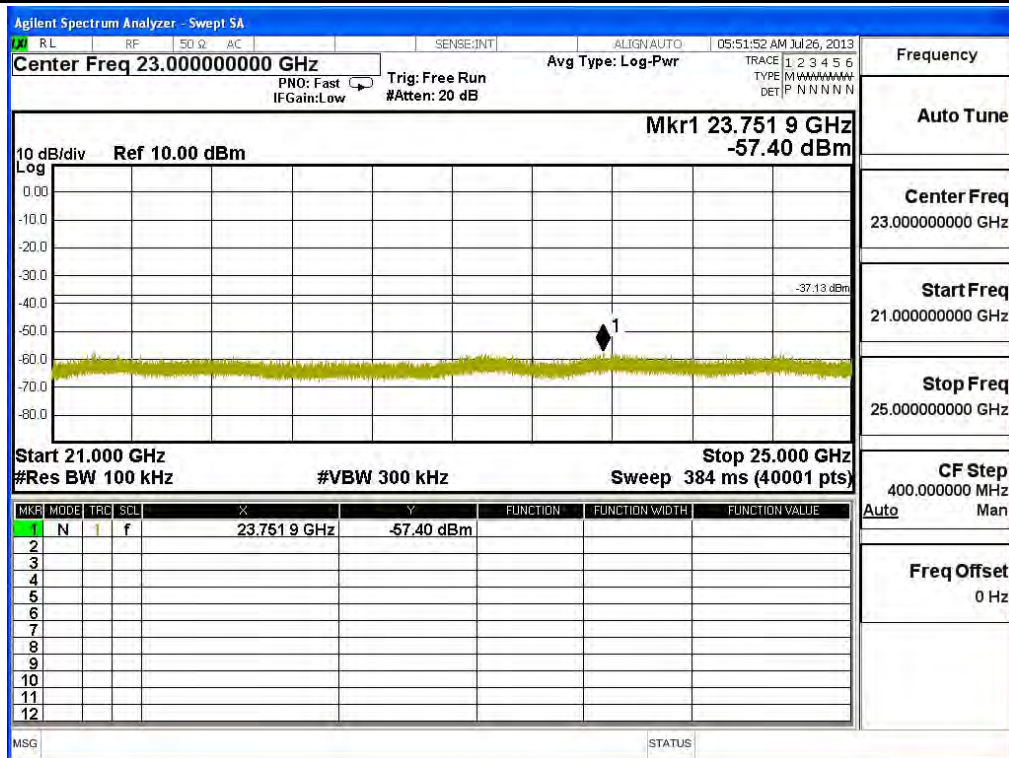

Channel 06 (2437MHz) 30MHz -25GHz-Chain B

Frequency	
Auto Tune	
Center Freq	515.000000 MHz
Start Freq	30.000000 MHz
Stop Freq	1.00000000 GHz
CF Step	97.000000 MHz
Auto	Man
Freq Offset	0 Hz

Frequency	
Auto Tune	
Center Freq	3.00000000 GHz
Start Freq	1.00000000 GHz
Stop Freq	5.00000000 GHz
CF Step	400.000000 MHz
Auto	Man
Freq Offset	0 Hz

Product : SpectraGuard® Access Point / Sensor
 Test Item : RF Antenna Conducted Spurious
 Test Site : No.3 OATS
 Test Mode : Mode 5: Transmit - 802.11n-40BW_30Mbps(2.4G Band)(Dipole Antenna)

Channel 01 (2422MHz) 30MHz -25GHz-Chain A