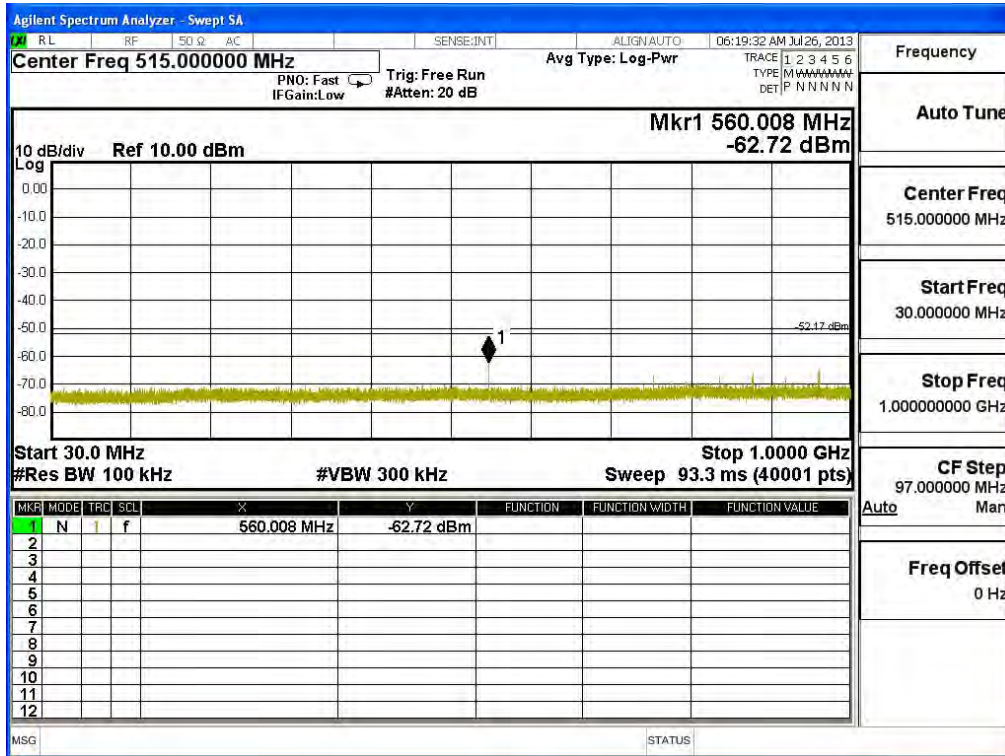

Channel 07 (2452MHz) 30MHz -25GHz-Chain A

Channel 01 (2422MHz) 30MHz -25GHz-Chain B

Channel 04 (2437MHz) 30MHz -25GHz-Chain B

Channel 07 (2452MHz) 30MHz -25GHz-Chain B

Frequency
Auto Tune
Center Freq 15.000000000 GHz
Start Freq 13.000000000 GHz
Stop Freq 17.000000000 GHz
CF Step 400.0000000 MHz
Auto Man
Freq Offset 0 Hz

Frequency
Auto Tune
Center Freq 19.000000000 GHz
Start Freq 17.000000000 GHz
Stop Freq 21.000000000 GHz
CF Step 400.0000000 MHz
Auto Man
Freq Offset 0 Hz

Product : SpectraGuard® Access Point / Sensor
Test Item : RF Antenna Conducted Spurious
Test Site : No.3 OATS
Test Mode : Mode 6: Transmit - 802.11n-20BW_14.4Mbps(5G Band)(Dipole Antenna)