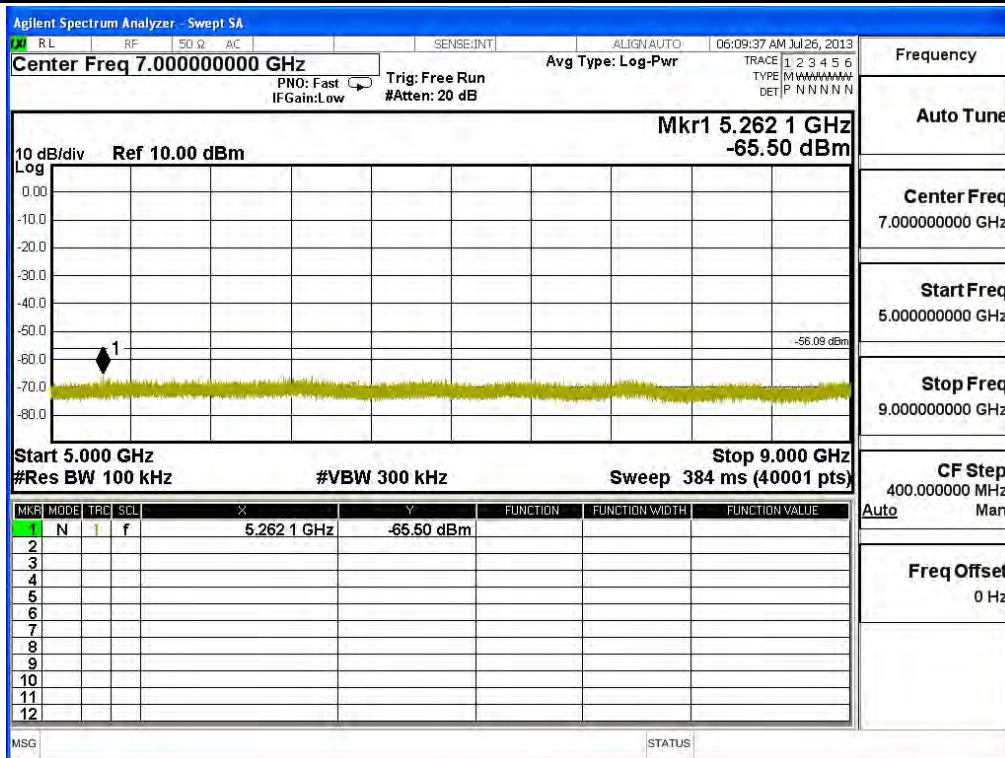

Channel 07 (2452MHz) 30MHz -25GHz-Chain A

Channel 01 (2422MHz) 30MHz -25GHz-Chain B

Channel 04 (2437MHz) 30MHz -25GHz-Chain B

Channel 07 (2452MHz) 30MHz -25GHz-Chain B

Frequency
Auto Tune
Center Freq 15.000000000 GHz
Start Freq 13.000000000 GHz
Stop Freq 17.000000000 GHz
CF Step 400.0000000 MHz
Auto Man
Freq Offset 0 Hz

Frequency
Auto Tune
Center Freq 19.000000000 GHz
Start Freq 17.000000000 GHz
Stop Freq 21.000000000 GHz
CF Step 400.0000000 MHz
Auto Man
Freq Offset 0 Hz

Product : SpectraGuard® Access Point / Sensor
Test Item : RF Antenna Conducted Spurious
Test Site : No.3 OATS
Test Mode : Mode 6: Transmit - 802.11n-20BW_14.4Mbps(5G Band)(Dipole Antenna)