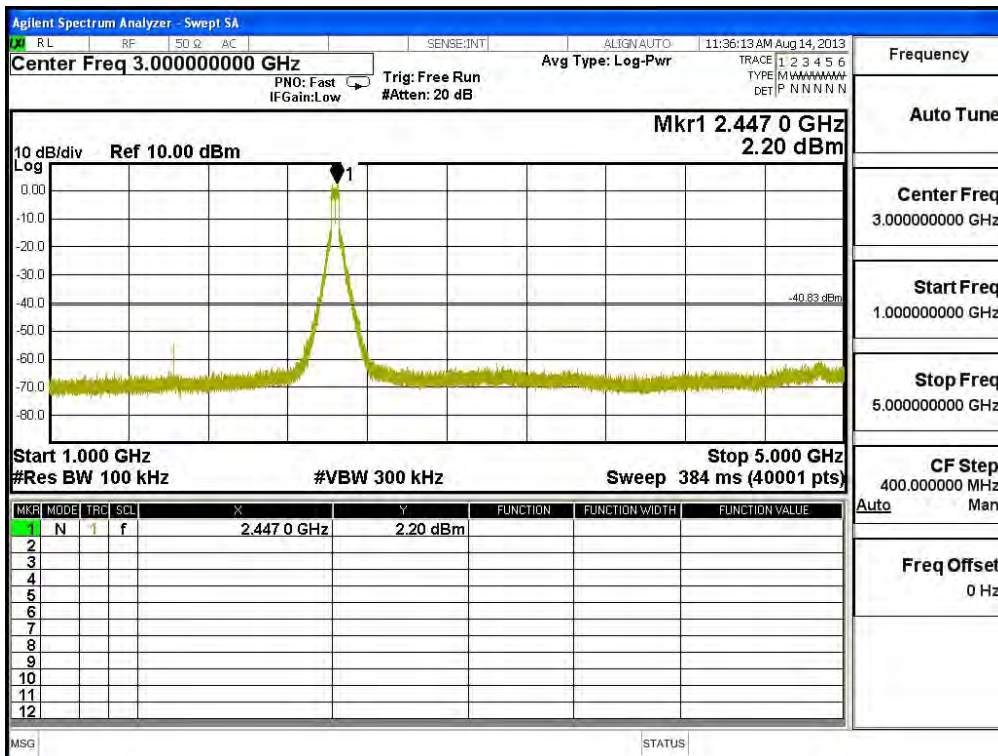

Product : SpectraGuard® Access Point / Sensor
 Test Item : RF Antenna Conducted Spurious
 Test Site : No.3 OATS
 Test Mode : Mode 5: Transmit - 802.11n-40BW_30Mbps(2.4G Band)(Dipole Antenna)

Channel 01 (2422MHz) 30MHz -25GHz-Chain A

Channel 04 (2437MHz) 30MHz -25GHz-Chain A

Frequency
Auto Tune
Center Freq 7.000000000 GHz
Start Freq 5.000000000 GHz
Stop Freq 9.000000000 GHz
CF Step 400.0000000 MHz
Auto
Man
Freq Offset 0 Hz

Frequency
Auto Tune
Center Freq 11.000000000 GHz
Start Freq 9.000000000 GHz
Stop Freq 13.000000000 GHz
CF Step 400.0000000 MHz
Auto
Man
Freq Offset 0 Hz