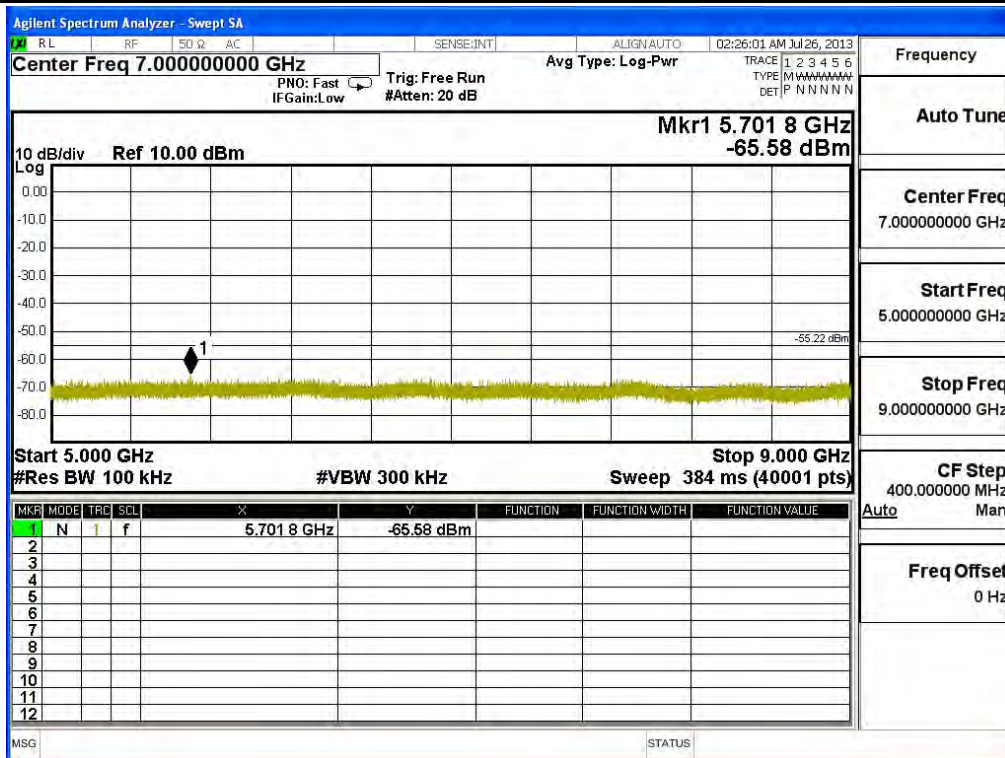

Channel 11 (2462MHz) 30MHz -25GHz-Chain B

Frequency	
Auto Tune	
Center Freq	515.000000 MHz
Start Freq	30.000000 MHz
Stop Freq	1.00000000 GHz
CF Step	97.000000 MHz
Auto	Man
Freq Offset	0 Hz

Frequency	
Auto Tune	
Center Freq	3.00000000 GHz
Start Freq	1.00000000 GHz
Stop Freq	5.00000000 GHz
CF Step	400.000000 MHz
Auto	Man
Freq Offset	0 Hz

Product : SpectraGuard® Access Point / Sensor
 Test Item : RF Antenna Conducted Spurious
 Test Site : No.3 OATS
 Test Mode : Mode 5: Transmit - 802.11n-40BW_30Mbps(2.4G Band)(Dipole Antenna)

Channel 01 (2422MHz) 30MHz -25GHz-Chain A