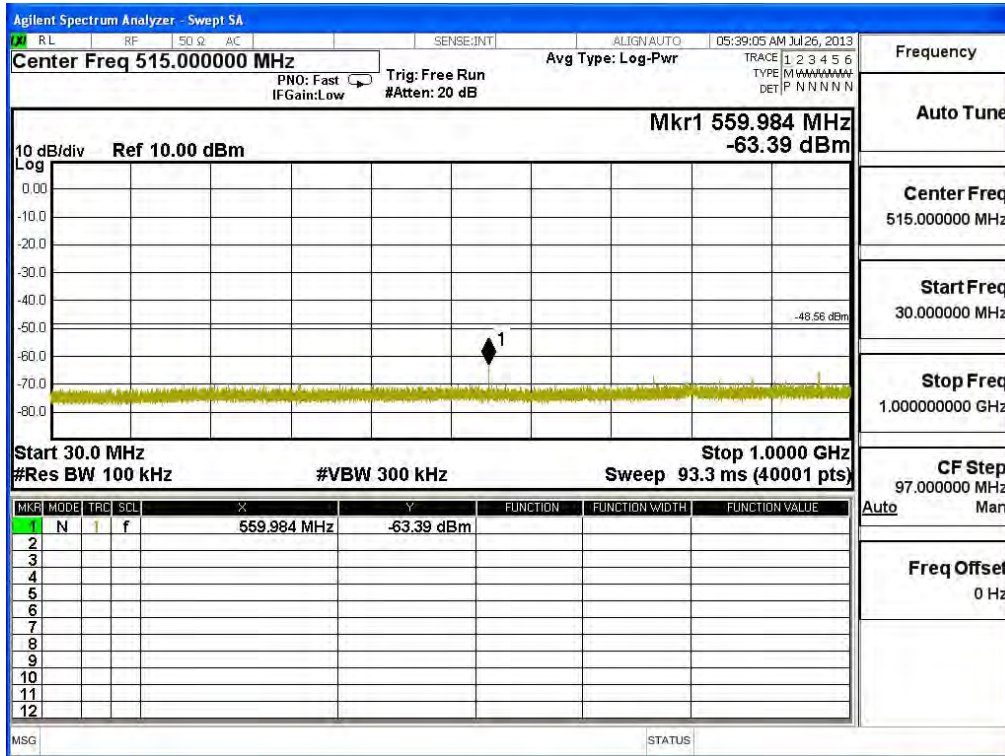

Channel 01 (2412MHz) 30MHz -25GHz-Chain B

Frequency	
Auto Tune	
Center Freq	7.00000000 GHz
Start Freq	5.00000000 GHz
Stop Freq	9.00000000 GHz
CF Step	400.000000 MHz
Auto	Man
Freq Offset	0 Hz

Frequency	
Auto Tune	
Center Freq	11.00000000 GHz
Start Freq	9.00000000 GHz
Stop Freq	13.00000000 GHz
CF Step	400.000000 MHz
Auto	Man
Freq Offset	0 Hz

Frequency	
Auto Tune	
Center Freq	15.00000000 GHz
Start Freq	13.00000000 GHz
Stop Freq	17.00000000 GHz
CF Step	400.000000 MHz
Auto Man	
Freq Offset	0 Hz

Frequency	
Auto Tune	
Center Freq	19.00000000 GHz
Start Freq	17.00000000 GHz
Stop Freq	21.00000000 GHz
CF Step	400.000000 MHz
Auto Man	
Freq Offset	0 Hz