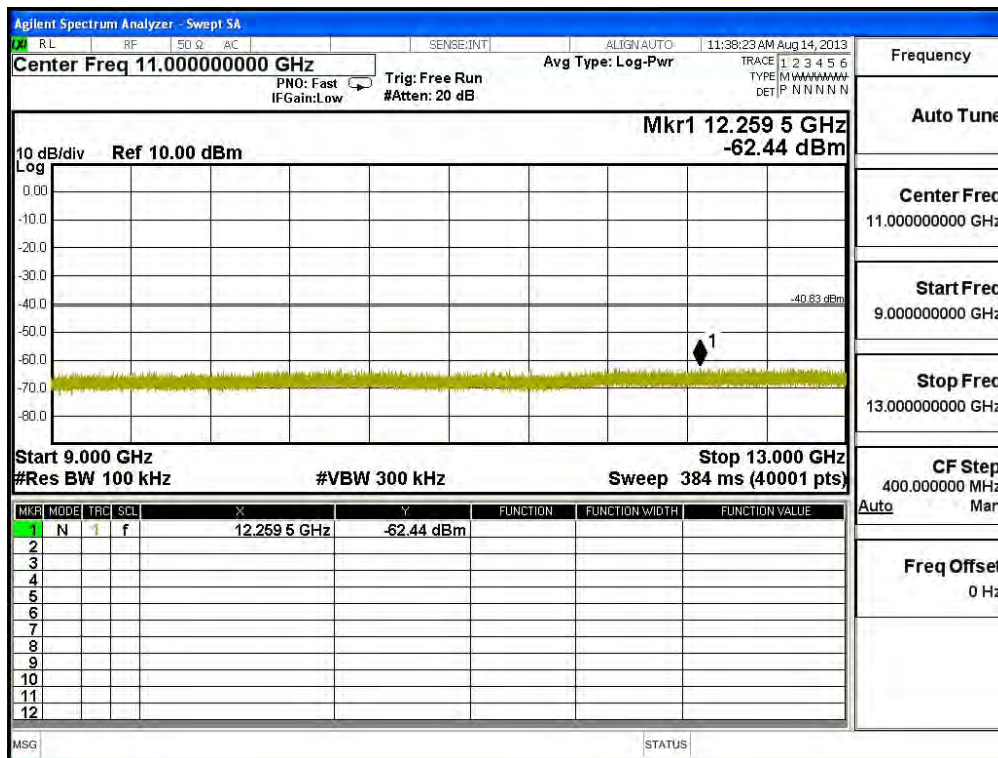

Product : SpectraGuard® Access Point / Sensor
 Test Item : RF Antenna Conducted Spurious
 Test Site : No.3 OATS
 Test Mode : Mode 5: Transmit - 802.11n-40BW_30Mbps(2.4G Band)(Dipole Antenna)

Channel 01 (2422MHz) 30MHz -25GHz-Chain A

Channel 04 (2437MHz) 30MHz -25GHz-Chain A

Frequency
Auto Tune
Center Freq 7.000000000 GHz
Start Freq 5.000000000 GHz
Stop Freq 9.000000000 GHz
CF Step 400.0000000 MHz
Auto
Man
Freq Offset 0 Hz

Frequency
Auto Tune
Center Freq 11.000000000 GHz
Start Freq 9.000000000 GHz
Stop Freq 13.000000000 GHz
CF Step 400.0000000 MHz
Auto
Man
Freq Offset 0 Hz