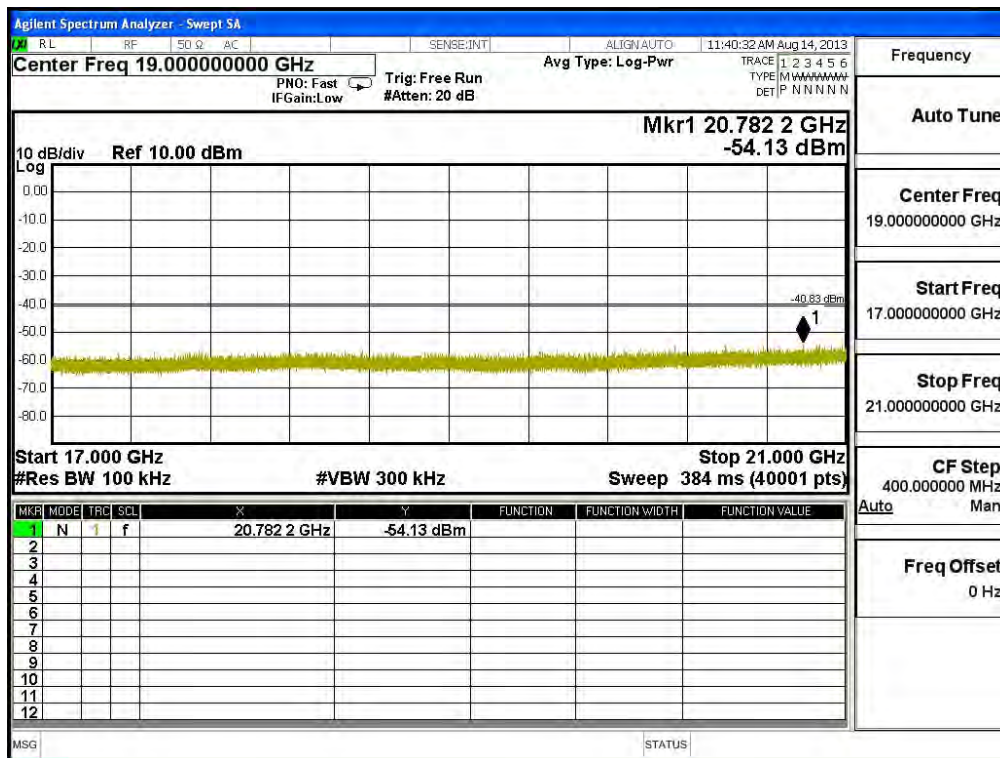

Product : SpectraGuard® Access Point / Sensor
 Test Item : RF Antenna Conducted Spurious
 Test Site : No.3 OATS
 Test Mode : Mode 5: Transmit - 802.11n-40BW_30Mbps(2.4G Band)(Dipole Antenna)

Channel 01 (2422MHz) 30MHz -25GHz-Chain A

Channel 04 (2437MHz) 30MHz -25GHz-Chain A

Frequency
Auto Tune
Center Freq 7.000000000 GHz
Start Freq 5.000000000 GHz
Stop Freq 9.000000000 GHz
CF Step 400.0000000 MHz
Auto
Man
Freq Offset 0 Hz

Frequency
Auto Tune
Center Freq 11.000000000 GHz
Start Freq 9.000000000 GHz
Stop Freq 13.000000000 GHz
CF Step 400.0000000 MHz
Auto
Man
Freq Offset 0 Hz

Frequency	
Auto Tune	
Center Freq	15.00000000 GHz
Start Freq	13.00000000 GHz
Stop Freq	17.00000000 GHz
CF Step	400.000000 MHz
Auto	Man
Freq Offset	0 Hz

Frequency	
Auto Tune	
Center Freq	19.00000000 GHz
Start Freq	17.00000000 GHz
Stop Freq	21.00000000 GHz
CF Step	400.000000 MHz
Auto	Man
Freq Offset	0 Hz