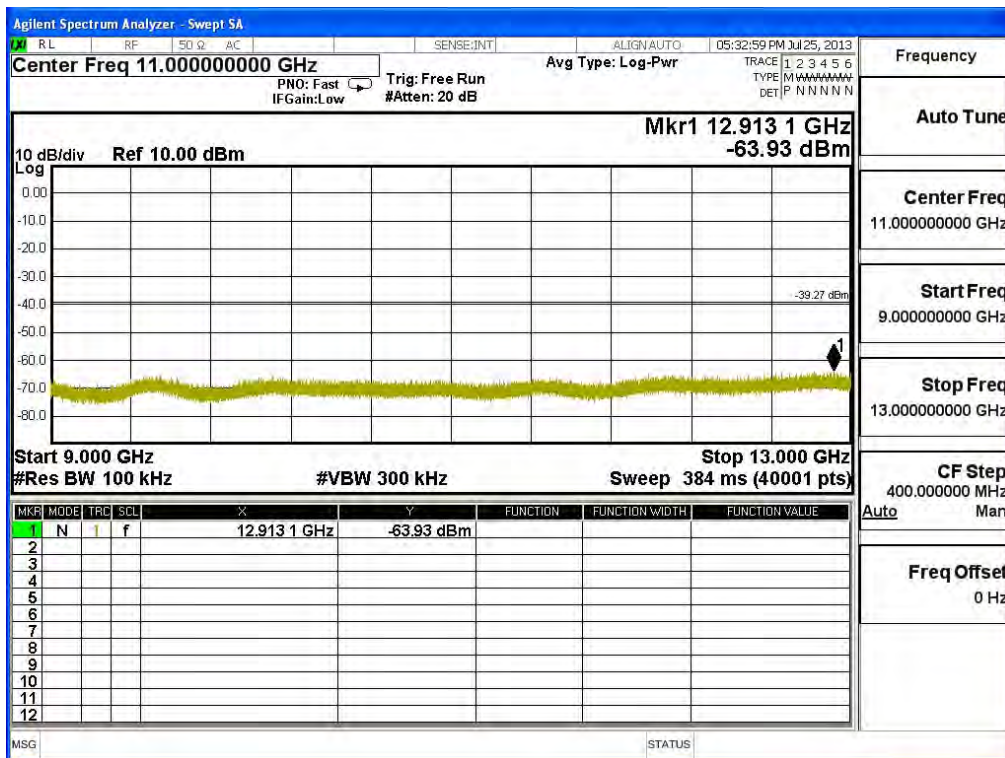

Channel 165 (5825MHz) 30MHz -40GHz-Chain B

Product : SpectraGuard® Access Point / Sensor
Test Item : RF Antenna Conducted Spurious
Test Site : No.3 OATS
Test Mode : Mode 7: Transmit - 802.11n-40BW_30Mbps(5G Band)(Dipole Antenna)

Channel 151 (5755MHz) 30MHz -40GHz-Chain A

Channel 159 (5795MHz) 30MHz -40GHz-Chain A

Channel 151 (5755MHz) 30MHz -40GHz-Chain B

Channel 159 (5795MHz) 30MHz -40GHz-Chain B

Product : SpectraGuard® Access Point / Sensor
 Test Item : RF antenna conducted test
 Test Site : No.3 OATS
 Test Mode : Mode 8: Transmit (802.11b 1Mbps)(PIFA Antenna)

Channel 01 (2412MHz) 30MHz-25GHz-Chain A

Channel 06 (2437MHz) 30MHz -25GHz-Chain A

Frequency	
Auto Tune	
Center Freq	515.000000 MHz
Start Freq	30.000000 MHz
Stop Freq	1.00000000 GHz
CF Step	97.000000 MHz
Auto	Man
Freq Offset	0 Hz