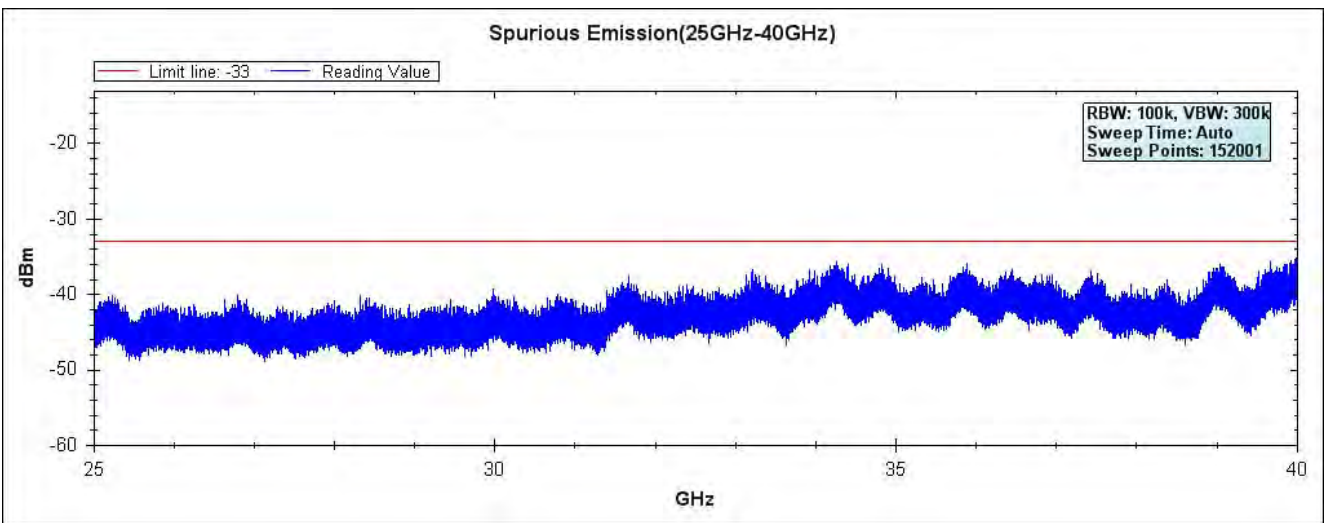

Channel 165 (5825MHz) 30MHz -40GHz-Chain B

Product : SpectraGuard® Access Point / Sensor
Test Item : RF Antenna Conducted Spurious
Test Site : No.3 OATS
Test Mode : Mode 7: Transmit - 802.11n-40BW_30Mbps(5G Band)(Dipole Antenna)

Channel 151 (5755MHz) 30MHz -40GHz-Chain A

Channel 159 (5795MHz) 30MHz -40GHz-Chain A

Channel 151 (5755MHz) 30MHz -40GHz-Chain B

Channel 159 (5795MHz) 30MHz -40GHz-Chain B

Product : SpectraGuard® Access Point / Sensor
 Test Item : RF antenna conducted test
 Test Site : No.3 OATS
 Test Mode : Mode 8: Transmit (802.11b 1Mbps)(PIFA Antenna)