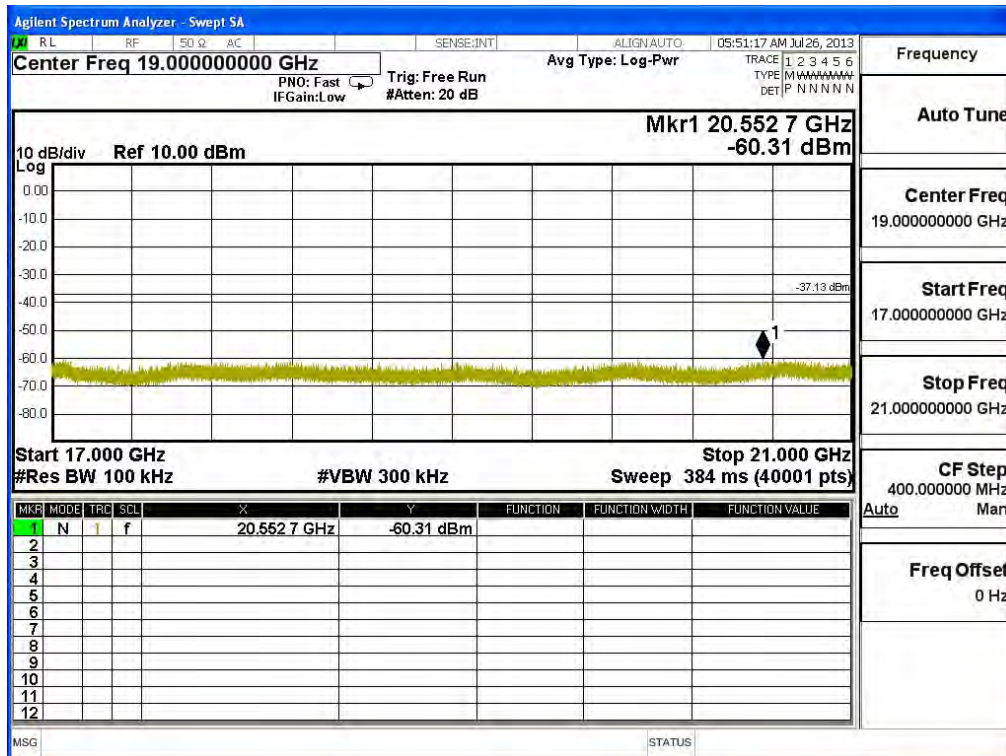

Channel 06 (2437MHz) 30MHz -25GHz-Chain B

Frequency	
Auto Tune	
Center Freq	515.000000 MHz
Start Freq	30.000000 MHz
Stop Freq	1.00000000 GHz
CF Step	97.000000 MHz
Auto	Man
Freq Offset	0 Hz

Frequency	
Auto Tune	
Center Freq	3.00000000 GHz
Start Freq	1.00000000 GHz
Stop Freq	5.00000000 GHz
CF Step	400.000000 MHz
Auto	Man
Freq Offset	0 Hz

Product : SpectraGuard® Access Point / Sensor
 Test Item : RF Antenna Conducted Spurious
 Test Site : No.3 OATS
 Test Mode : Mode 5: Transmit - 802.11n-40BW_30Mbps(2.4G Band)(Dipole Antenna)

Channel 01 (2422MHz) 30MHz -25GHz-Chain A