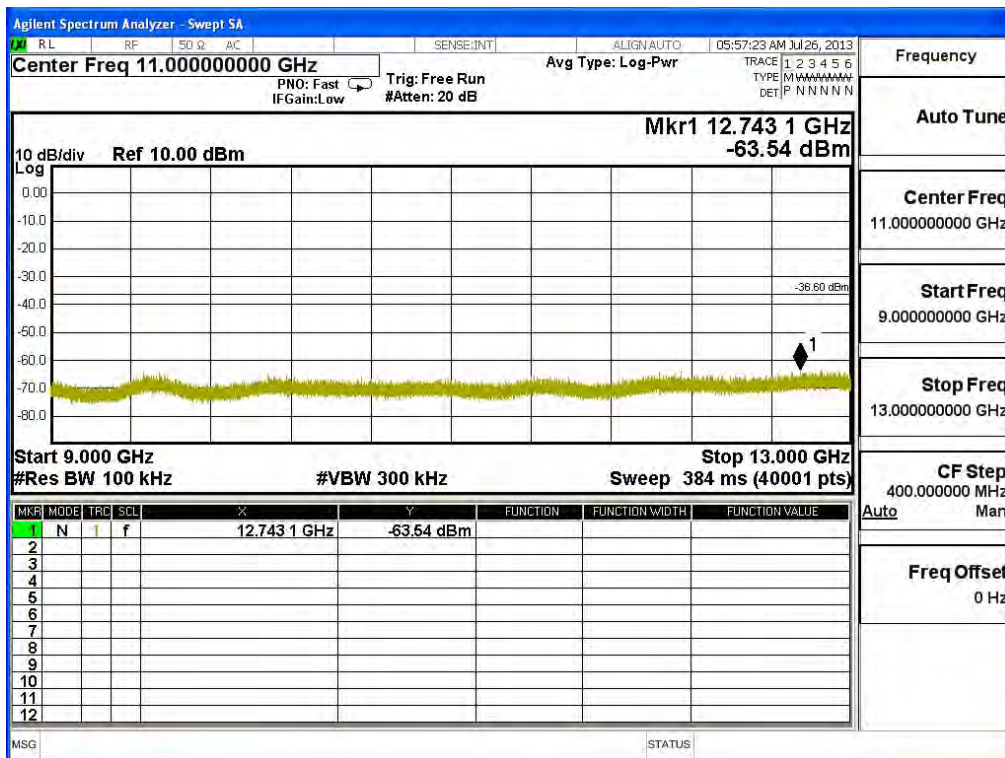

Channel 06 (2437MHz) 30MHz -25GHz-Chain B

Frequency	
Auto Tune	
Center Freq	515.000000 MHz
Start Freq	30.000000 MHz
Stop Freq	1.00000000 GHz
CF Step	97.000000 MHz
Auto	Man
Freq Offset	0 Hz

Frequency	
Auto Tune	
Center Freq	3.00000000 GHz
Start Freq	1.00000000 GHz
Stop Freq	5.00000000 GHz
CF Step	400.000000 MHz
Auto	Man
Freq Offset	0 Hz

Product : SpectraGuard® Access Point / Sensor
 Test Item : RF Antenna Conducted Spurious
 Test Site : No.3 OATS
 Test Mode : Mode 5: Transmit - 802.11n-40BW_30Mbps(2.4G Band)(Dipole Antenna)

Channel 01 (2422MHz) 30MHz -25GHz-Chain A