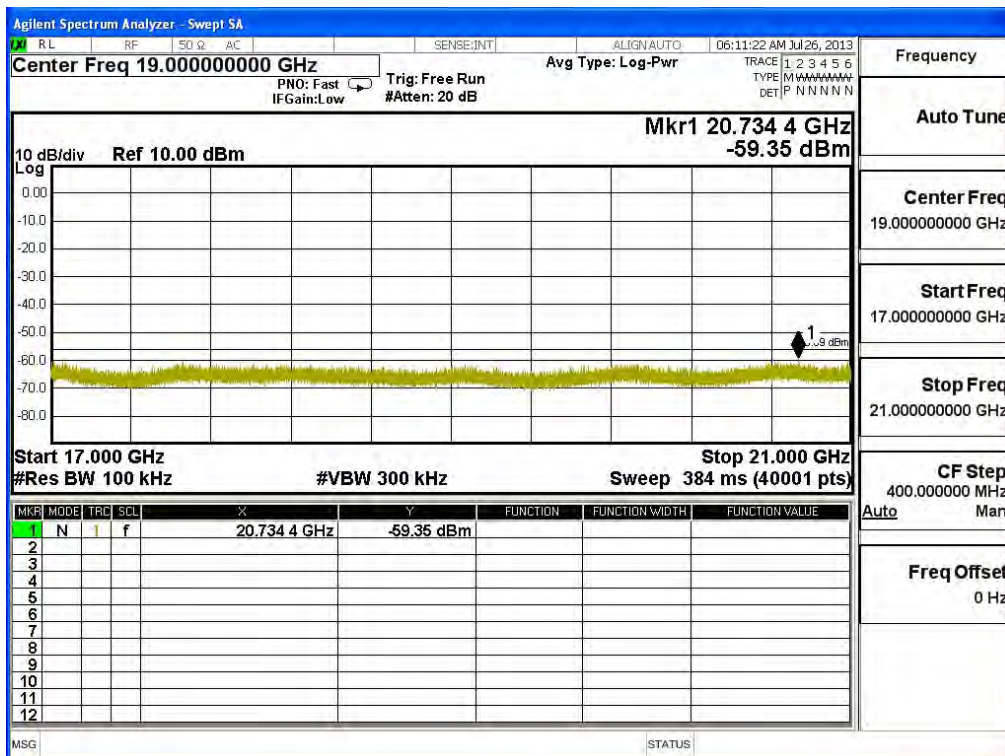

Channel 07 (2452MHz) 30MHz -25GHz-Chain A

Channel 01 (2422MHz) 30MHz -25GHz-Chain B

Channel 04 (2437MHz) 30MHz -25GHz-Chain B

Channel 07 (2452MHz) 30MHz -25GHz-Chain B

Frequency
Auto Tune
Center Freq 15.000000000 GHz
Start Freq 13.000000000 GHz
Stop Freq 17.000000000 GHz
CF Step 400.0000000 MHz
Auto Man
Freq Offset 0 Hz

Frequency
Auto Tune
Center Freq 19.000000000 GHz
Start Freq 17.000000000 GHz
Stop Freq 21.000000000 GHz
CF Step 400.0000000 MHz
Auto Man
Freq Offset 0 Hz

Product : SpectraGuard® Access Point / Sensor
Test Item : RF Antenna Conducted Spurious
Test Site : No.3 OATS
Test Mode : Mode 6: Transmit - 802.11n-20BW_14.4Mbps(5G Band)(Dipole Antenna)