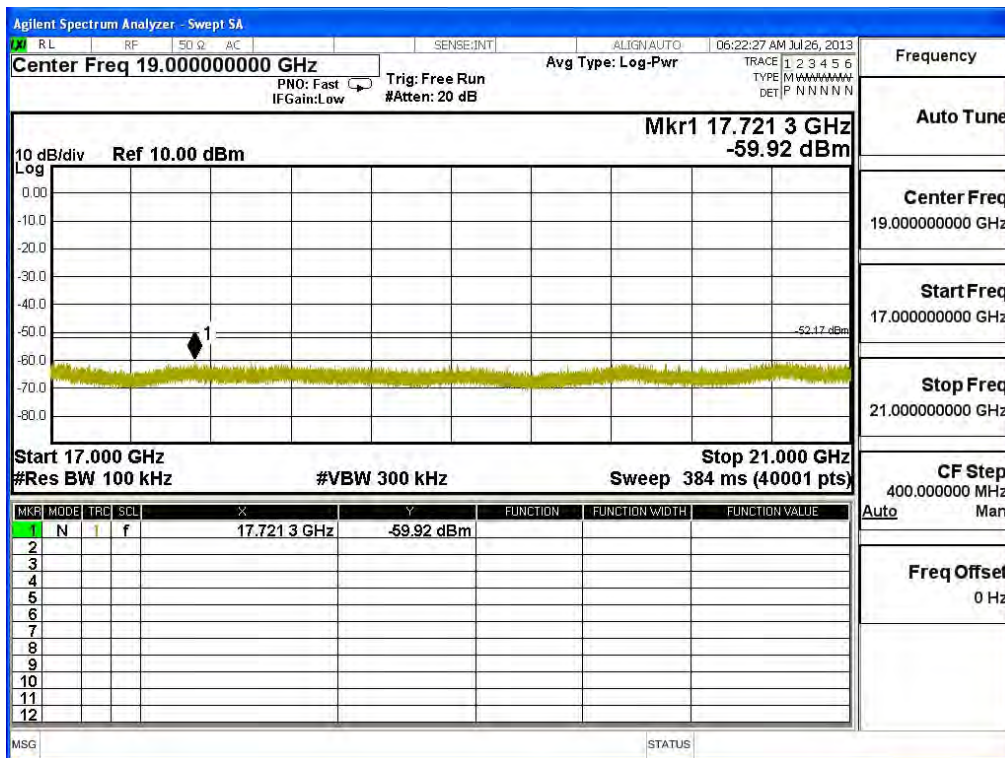

Channel 07 (2452MHz) 30MHz -25GHz-Chain A

Channel 01 (2422MHz) 30MHz -25GHz-Chain B

Channel 04 (2437MHz) 30MHz -25GHz-Chain B

Channel 07 (2452MHz) 30MHz -25GHz-Chain B

Frequency
Auto Tune
Center Freq 15.000000000 GHz
Start Freq 13.000000000 GHz
Stop Freq 17.000000000 GHz
CF Step 400.0000000 MHz
Auto Man
Freq Offset 0 Hz

Frequency
Auto Tune
Center Freq 19.000000000 GHz
Start Freq 17.000000000 GHz
Stop Freq 21.000000000 GHz
CF Step 400.0000000 MHz
Auto Man
Freq Offset 0 Hz

Product : SpectraGuard® Access Point / Sensor
Test Item : RF Antenna Conducted Spurious
Test Site : No.3 OATS
Test Mode : Mode 6: Transmit - 802.11n-20BW_14.4Mbps(5G Band)(Dipole Antenna)