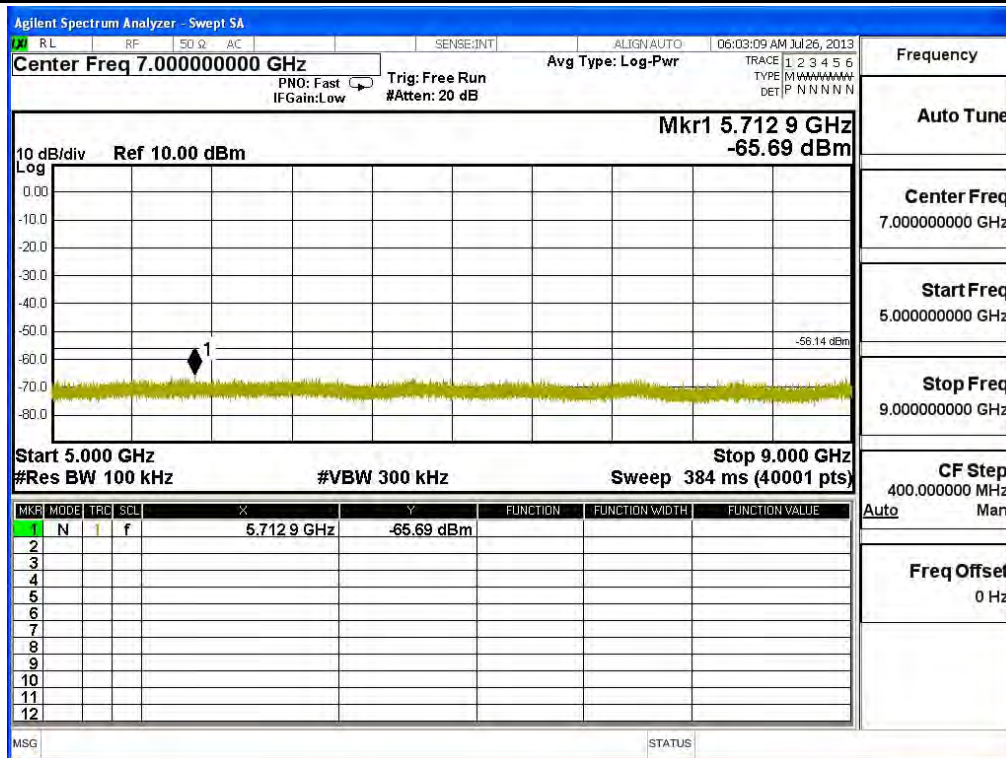

Channel 07 (2452MHz) 30MHz -25GHz-Chain A

Channel 01 (2422MHz) 30MHz -25GHz-Chain B

Channel 04 (2437MHz) 30MHz -25GHz-Chain B

Channel 07 (2452MHz) 30MHz -25GHz-Chain B

Frequency
Auto Tune
Center Freq 15.000000000 GHz
Start Freq 13.000000000 GHz
Stop Freq 17.000000000 GHz
CF Step 400.0000000 MHz
Auto Man
Freq Offset 0 Hz

Frequency
Auto Tune
Center Freq 19.000000000 GHz
Start Freq 17.000000000 GHz
Stop Freq 21.000000000 GHz
CF Step 400.0000000 MHz
Auto Man
Freq Offset 0 Hz

Product : SpectraGuard® Access Point / Sensor
Test Item : RF Antenna Conducted Spurious
Test Site : No.3 OATS
Test Mode : Mode 6: Transmit - 802.11n-20BW_14.4Mbps(5G Band)(Dipole Antenna)