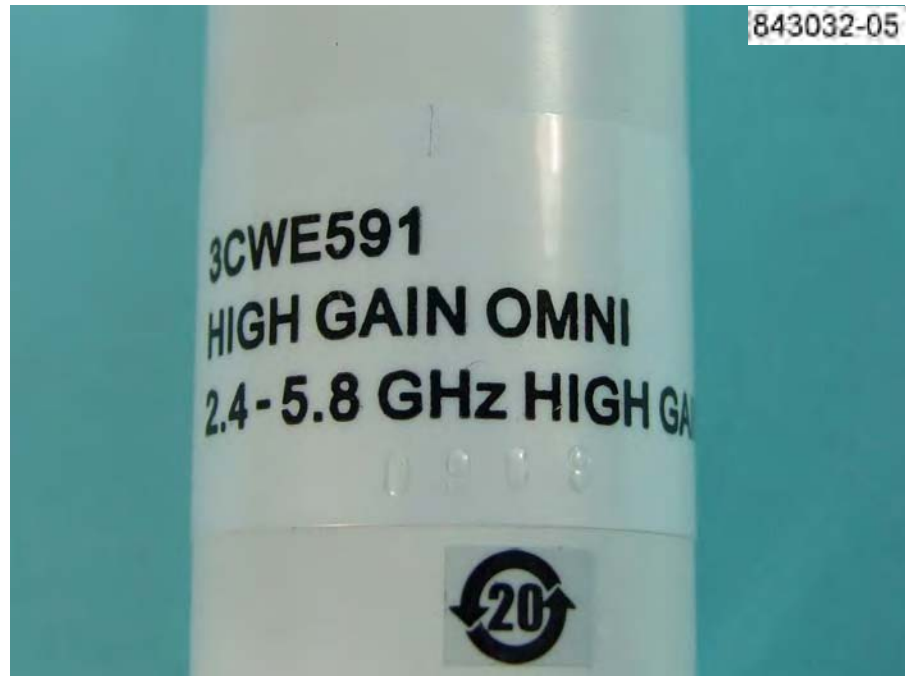

---

843032-05

843032-05

**FCC TEST REPORT**

---

**FCC TEST REPORT**

---

**Omni-Direction Antenna  
(3CWE591)**