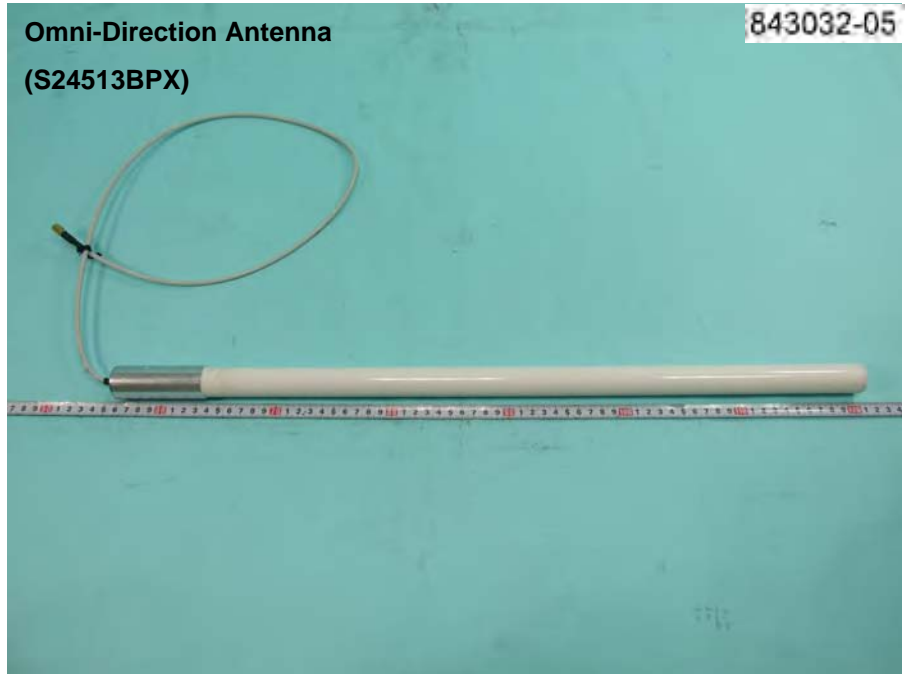

FCC TEST REPORT

**Omni-Direction Antenna
(S24513BPX)**

843032-05