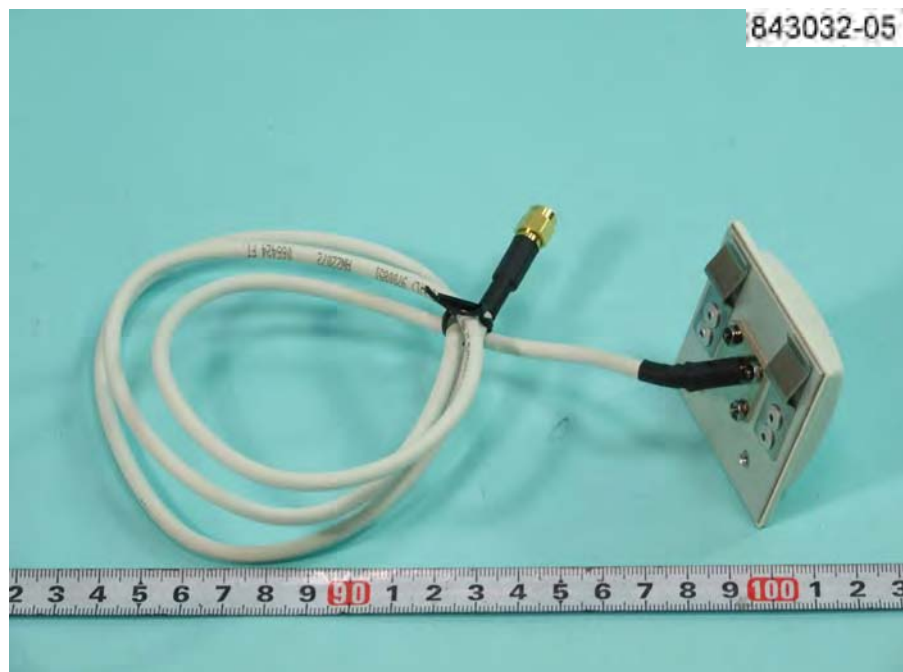

FCC TEST REPORT

843032-05