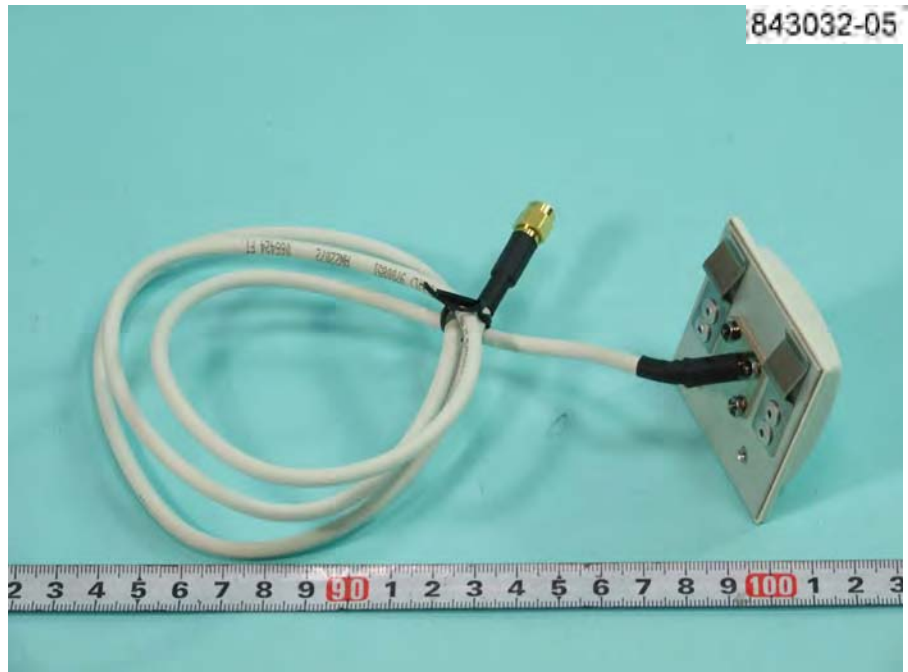

FCC TEST REPORT