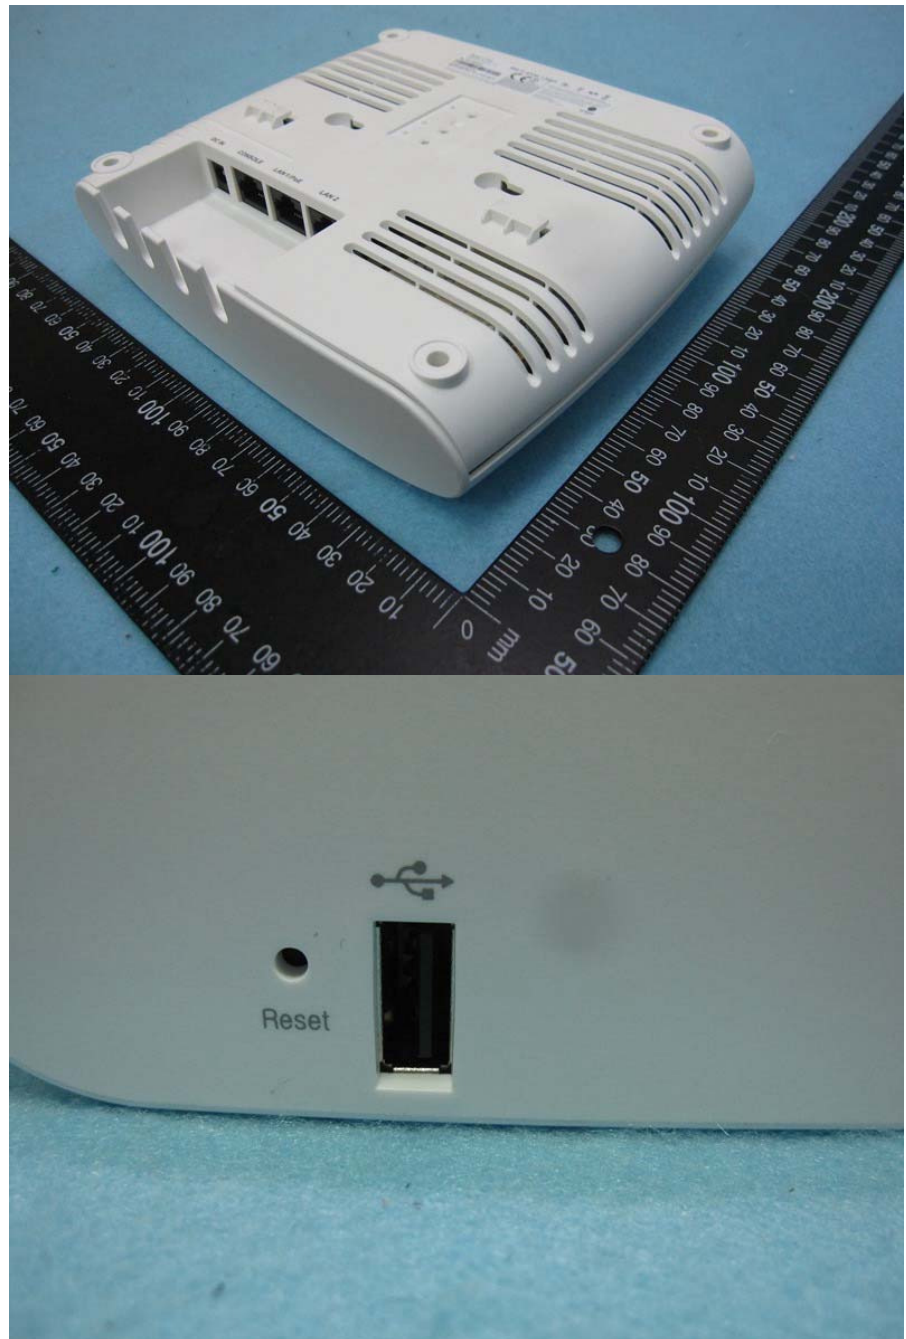

## Photographs of EUT

EUT 1

Model No.: C-75

EUT 2  
Model No.: C-75-E

External antenna  
(Only for EUT 2)

EUT 3  
Model No.: AP320

Adapter

Model No.: WA-24Q12R