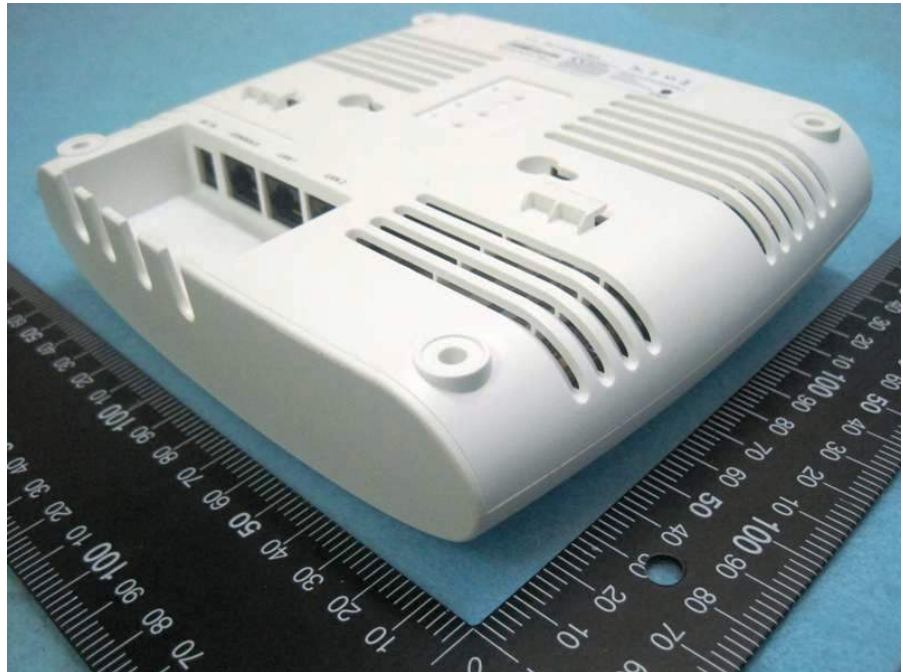

## Photographs of EUT

EUT 1

Model No.: C-75

EUT 2  
Model No.: C-75-E

External antenna  
(Only for EUT 2)

EUT 3  
Model No.: AP320

Adapter

Model No.: WA-24Q12R