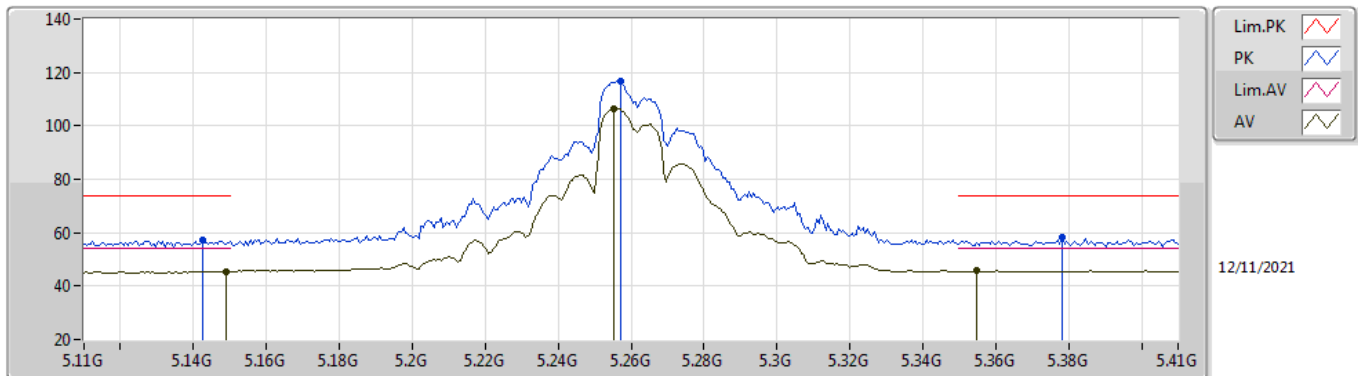

802.11a_Nss1,(6Mbps)_4TX

5260MHz_TX

Type	Freq (Hz)	Level (dBuV/m)	Limit (dBuV/m)	Margin (dB)	Factor (dB)	Dist (m)	Condition	Azimuth (°)	Height (m)	Comment	Raw (dBuV)	AF (dB)	CL (dB)	PA (dB)
AV	5.149G	45.47	54.00	-8.53	6.84	3	Vertical	337	3.00	-	38.63	31.90	9.07	34.13
AV	5.2552G	106.59	Inf	-Inf	6.38	3	Vertical	337	3.00	-	100.21	31.39	9.14	34.15
AV	5.3548G	45.71	54.00	-8.29	6.43	3	Vertical	337	3.00	-	39.28	31.34	9.25	34.16
PK	5.1424G	57.38	74.00	-16.62	6.84	3	Vertical	337	3.00	-	50.54	31.90	9.07	34.13
PK	5.257G	116.78	Inf	-Inf	6.38	3	Vertical	337	3.00	-	110.40	31.39	9.14	34.15
PK	5.3782G	58.17	74.00	-15.83	6.64	3	Vertical	337	3.00	-	51.53	31.53	9.28	34.17