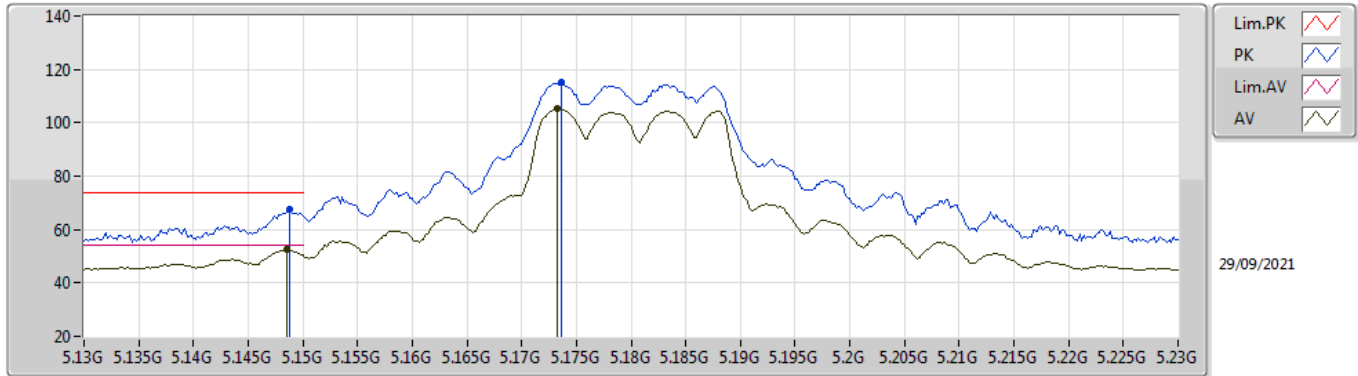

802.11a_Nss1,(6Mbps)_2TX

5180MHz_TX

Type	Freq (Hz)	Level (dBuV/m)	Limit (dBuV/m)	Margin (dB)	Factor (dB)	Dist (m)	Condition	Azimuth (°)	Height (m)	Comment	Raw (dBuV)	AF (dB)	CL (dB)	PA (dB)
AV	5.1486G	52.52	54.00	-1.48	6.74	3	Vertical	65	2.92	-	45.78	31.90	9.07	34.23
AV	5.1732G	105.18	Inf	-Inf	6.66	3	Vertical	65	2.92	-	98.52	31.81	9.08	34.23
PK	5.1488G	67.36	74.00	-6.64	6.74	3	Vertical	65	2.92	-	60.62	31.90	9.07	34.23
PK	5.1736G	115.12	Inf	-Inf	6.66	3	Vertical	65	2.92	-	108.46	31.81	9.08	34.23