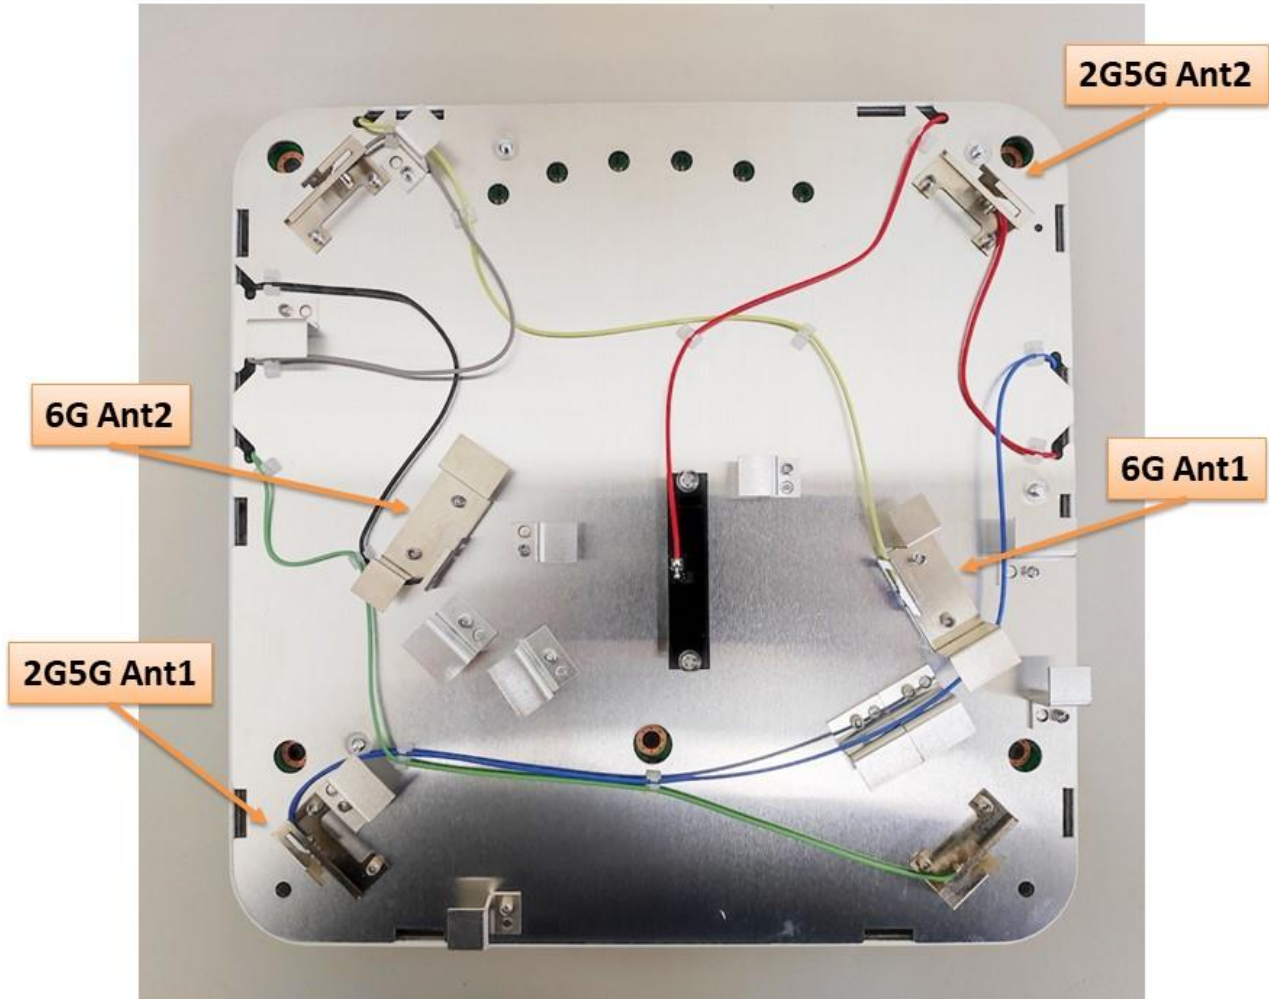

1. Photographs of Test Configuration

The initial test position. + X axis. Phi and Theta are zero degree.

2.4GHz / 5GHz / BT / 6G

Test Setup Photos

2. Antenna Configuration Diagram of EUT

————THE END————