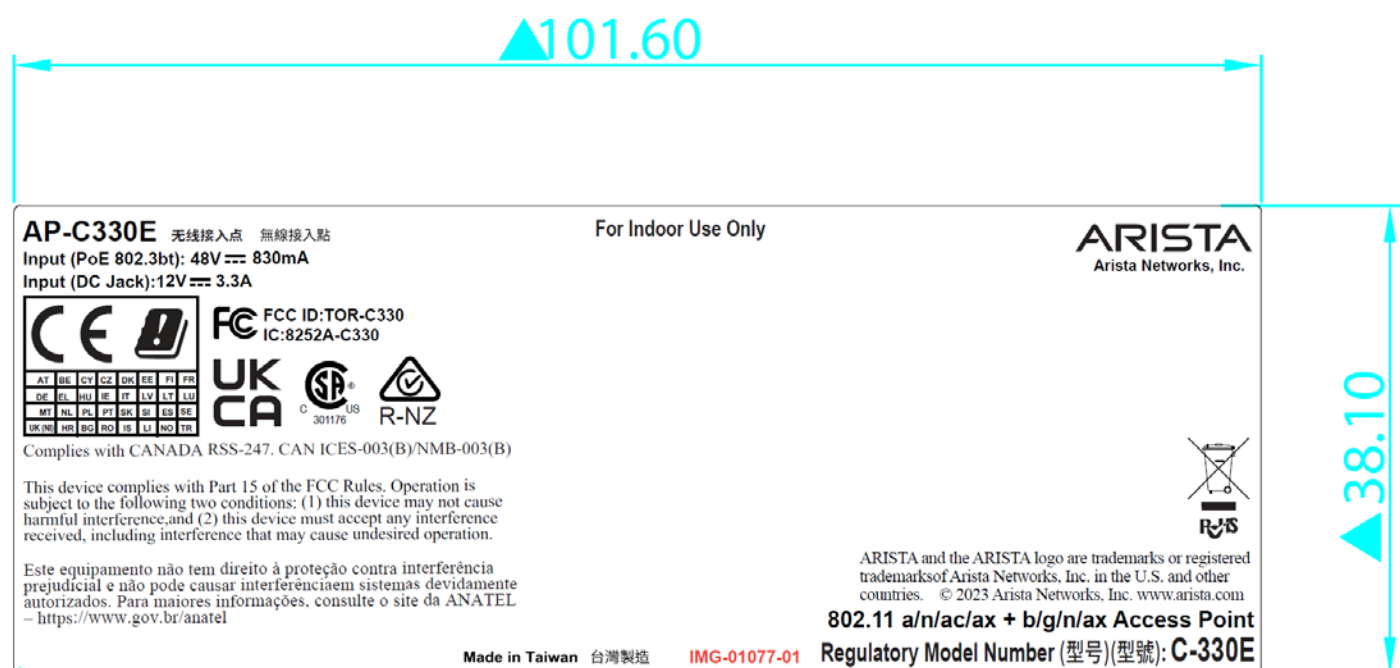

Label Location Information

Model: C-330

Model: C-330E

EUT (Bottom View)