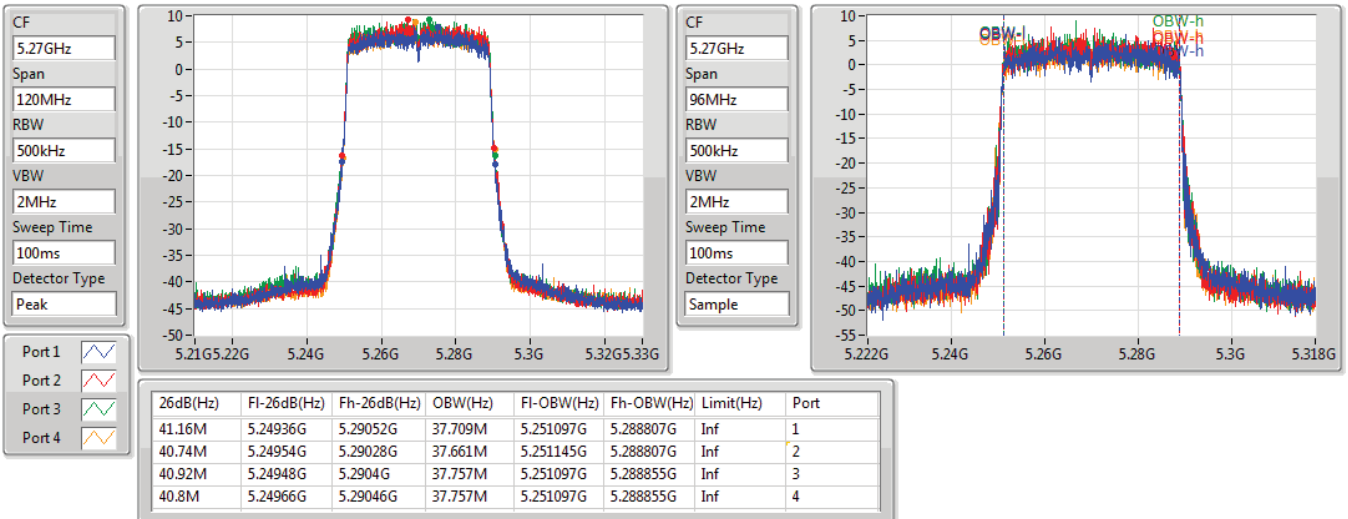

802.11ax HEW20_Nss1,(MCS0)_4TX

EBW

5720MHz Straddle 5.725-5.85GHz

05/04/2020

802.11ax HEW40_Nss1,(MCS0)_4TX

EBW

5270MHz

05/04/2020