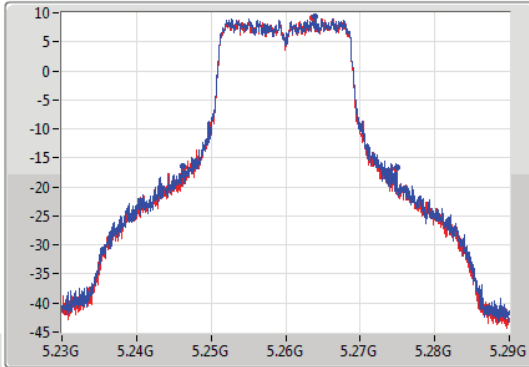

802.11ac VHT20_Nss1,(MCS0)_2TX

EBW

5260MHz

02/04/2020

CF
5.26GHz
Span
60MHz
RBW
300kHz
VBW
1MHz
Sweep Time
100ms
Detector Type
Peak

CF
5.26GHz
Span
48MHz
RBW
200kHz
VBW
1MHz
Sweep Time
100ms
Detector Type
Sample