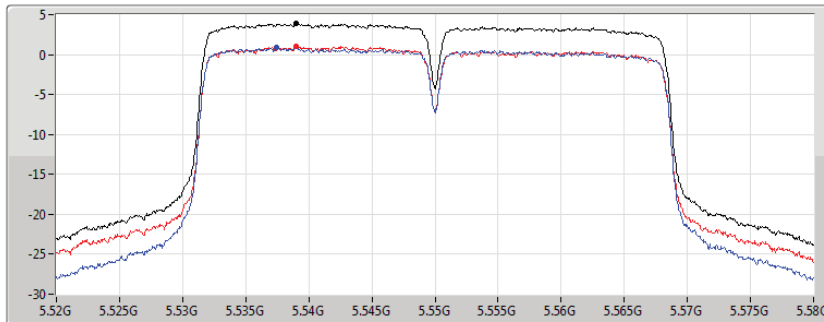

Sum
Port 1
Port 2

Sum	PD	Port 1	Port 2
(dBm/RBW)	(dBm/RBW)	(dBm/RBW)	(dBm/RBW)
3.92	3.92	0.91	1.02

802.11ac VHT40_Nss1,(MCS0)_2TX

PSD

5670MHz

15/03/2020

CF
5.67GHz
Span
60MHz
RBW
1MHz
VBW
3MHz
Sweep Time
20ms
Detector Type
RMS