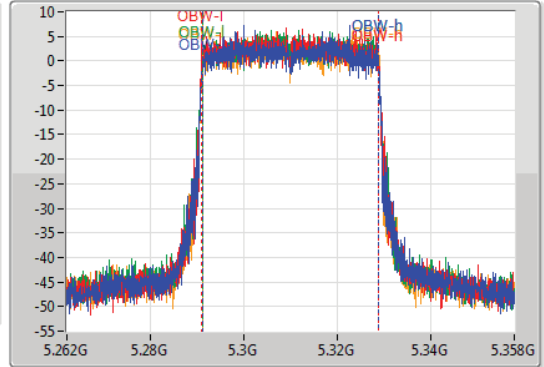

802.11ax HEW40_Nss1,(MCS0)_4TX

EBW

5310MHz

05/04/2020

CF
5.31GHz
Span
120MHz
RBW
500kHz
VBW
2MHz
Sweep Time
100ms
Detector Type
Peak

CF
5.31GHz
Span
96MHz
RBW
500kHz
VBW
2MHz
Sweep Time
100ms
Detector Type
Sample