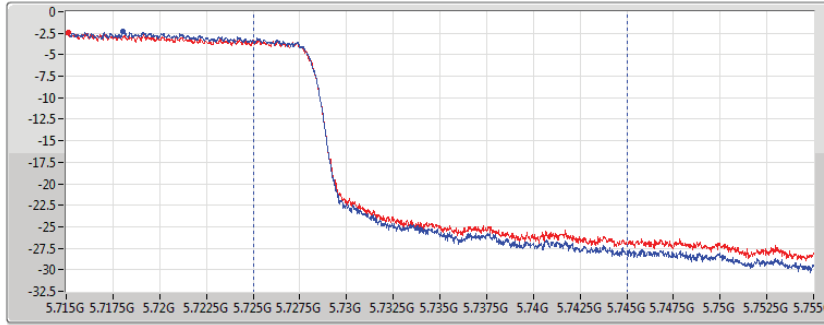

Port 1
Port 2

Sum=Total Power
PX=Port X

Sum(dBm)	P1(dBm)	P2(dBm)
4.32	1.36	1.26