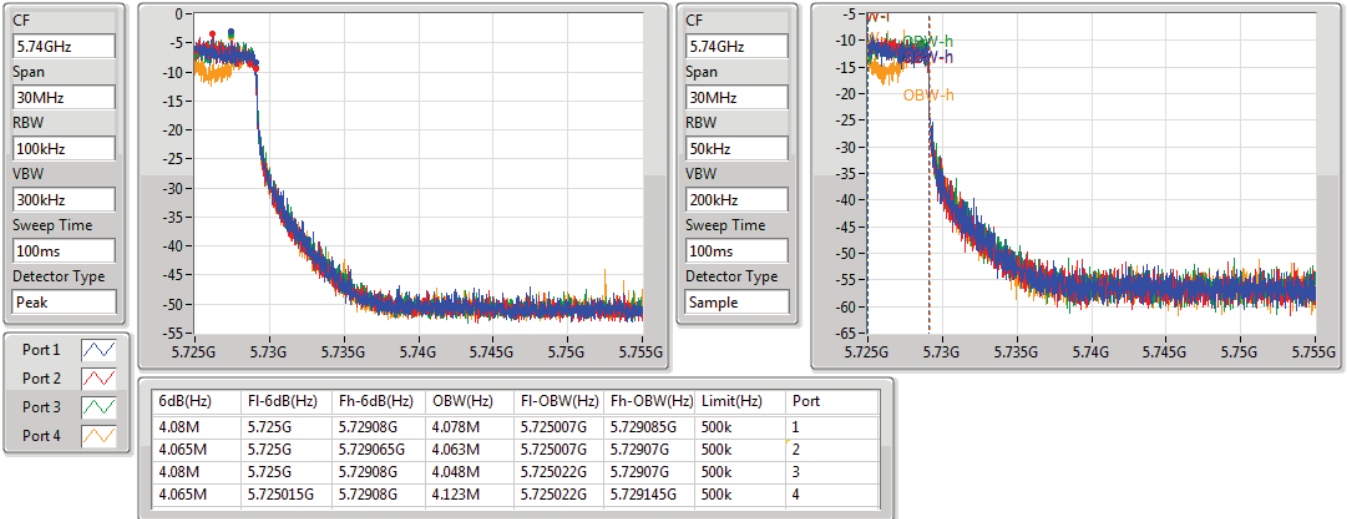

802.11ax HEW80_Nss1,(MCS0)_4TX

EBW

5690MHz Straddle 5.725-5.85GHz

05/04/2020