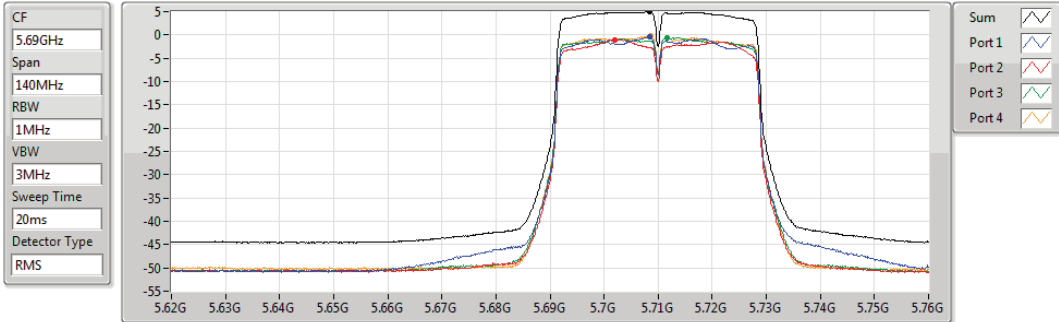

802.11ac VHT40_Nss1,(MCS0)_4TX

5710MHz Straddle 5.47-5.725GHz

PSD

12/03/2020

Sum	PD	Port 1	Port 2	Port 3	Port 4
(dBm/RBW)	(dBm/RBW)	(dBm/RBW)	(dBm/RBW)	(dBm/RBW)	(dBm/RBW)
4.94	4.94	-0.50	-1.01	-0.65	-0.10