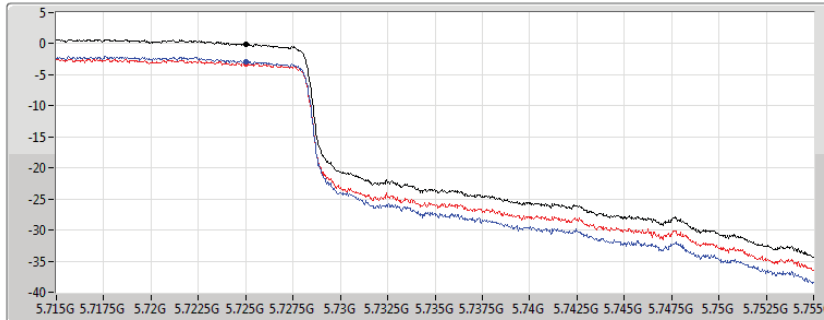

802.11ac VHT40_Nss1,(MCS0)_2TX

5710MHz Straddle 5.725-5.85GHz

PSD

15/03/2020

CF
5.735GHz
Span
40MHz
RBW
500kHz
VBW
3MHz
Sweep Time
20ms
Detector Type
RMS

Sum
Port 1
Port 2

Sum	PD	Port 1	Port 2
(dBm/RBW)	(dBm/RBW)	(dBm/RBW)	(dBm/RBW)
-0.05	-0.05	-2.86	-3.22