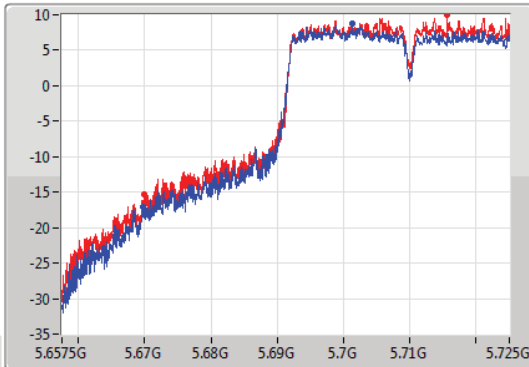

CF
5.69125GHz
Span
67.5MHz
RBW
300kHz
VBW
1MHz
Sweep Time
100ms
Detector Type
Sample