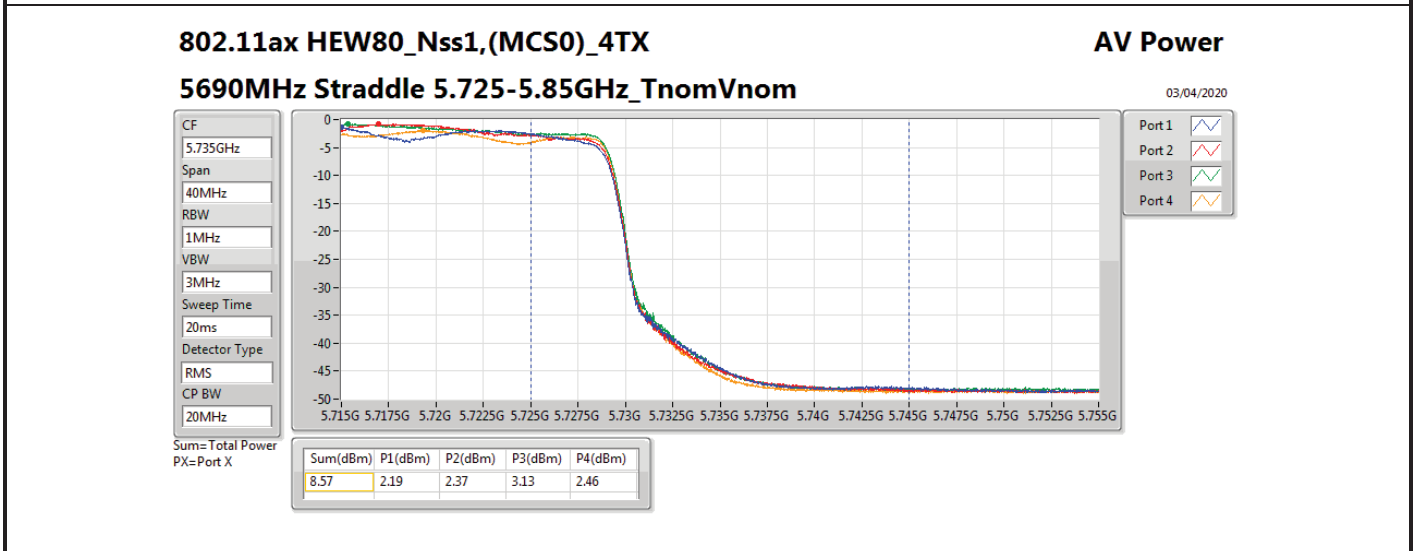

DG = Directional Gain; Port X = Port X output power

**MAX. E.I.R.P. At Any Elevation Angle Above 30 Degrees Result
_Non Beamforming_Outdoor_Sample 3_Radio 1**

Appendix B.7.1

Summary

Mode	Total Power (dBm)	Total Power (W)	EIRP (dBm)	EIRP (W)
5.15-5.25GHz	-	-	-	-
802.11ac VHT80+80_Nss1,(MCS0)_2TX(Port1&Port2)	16.94	0.04943	20.87	0.12218
802.11ax HEW80+80_Nss1,(MCS0)_2TX(Port1&Port2)	16.99	0.05000	20.92	0.12359