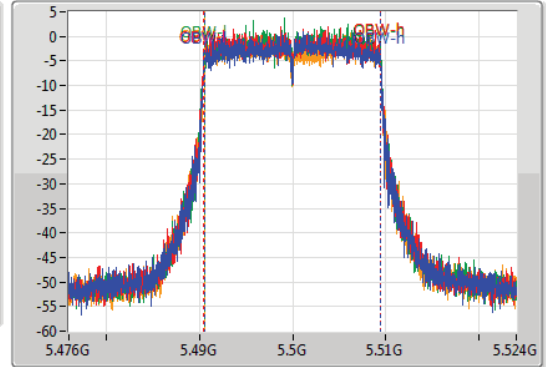

802.11ax HEW20_Nss1,(MCS0)_4TX

EBW

5500MHz

05/04/2020

CF: 5.5GHz
 Span: 60MHz
 RBW: 300kHz
 VBW: 1MHz
 Sweep Time: 100ms
 Detector Type: Peak

CF: 5.5GHz
 Span: 48MHz
 RBW: 200kHz
 VBW: 1MHz
 Sweep Time: 100ms
 Detector Type: Sample