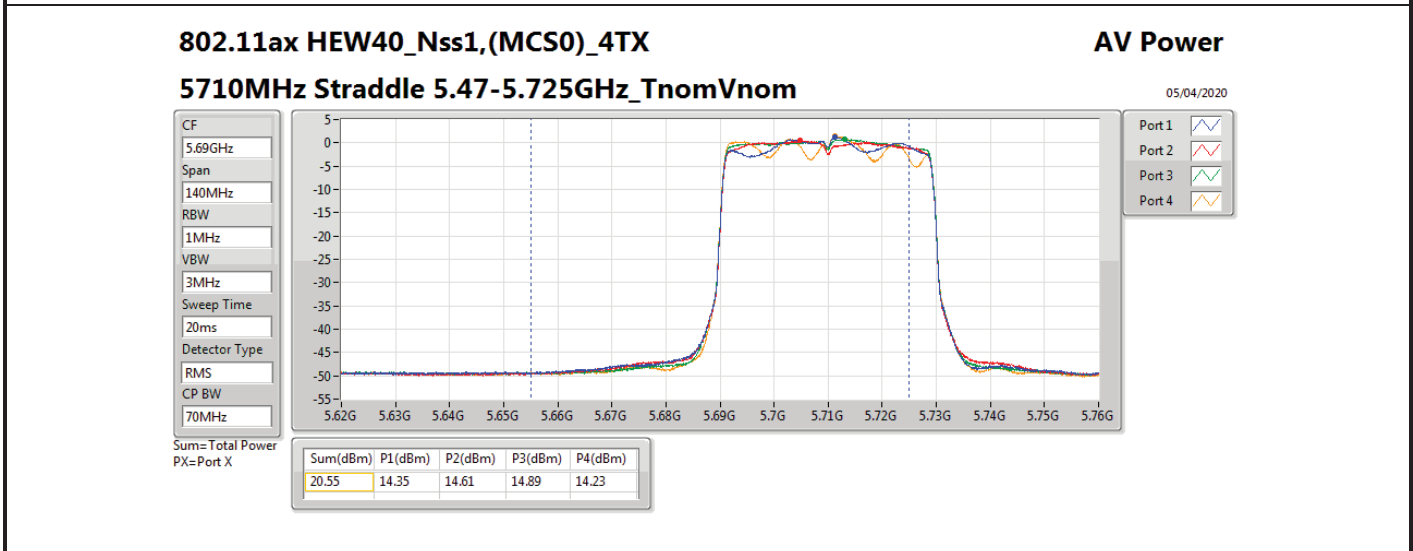

DG = Directional Gain; **Port X** = Port X output power

802.11ax HEW80_Nss1,(MCS0)_4TX

AV Power

5690MHz Straddle 5.47-5.725GHz_TnomVnom

05/04/2020

CF
5.65GHz
Span
300MHz
RBW
1MHz
VBW
3MHz
Sweep Time
20ms
Detector Type
RMS
CP BW
150MHz