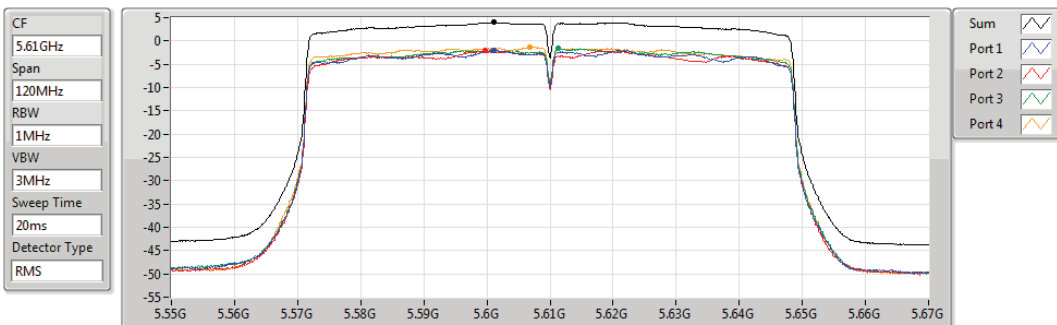

PSD

5530MHz

12/03/2020

Sum	PD	Port 1	Port 2	Port 3	Port 4
(dBm/RBW)	(dBm/RBW)	(dBm/RBW)	(dBm/RBW)	(dBm/RBW)	(dBm/RBW)
3.91	3.91	-2.41	-2.41	-1.87	-1.40

802.11ac VHT80_Nss1,(MCS0)_4TX

PSD

5610MHz

12/03/2020