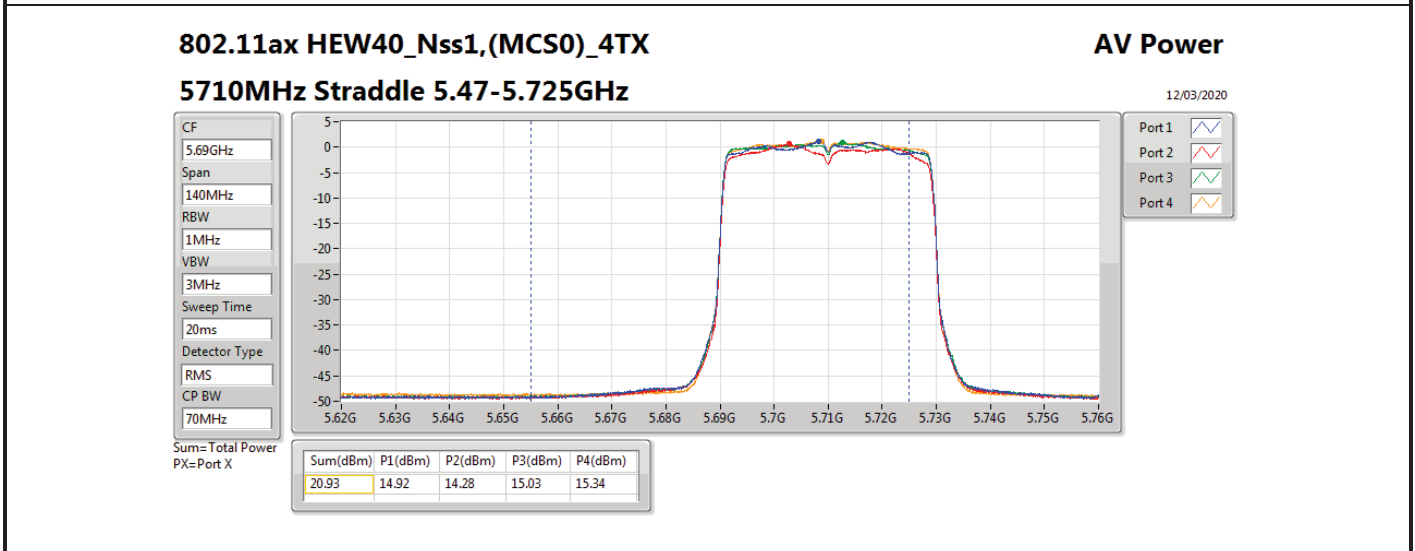

DG = Directional Gain; **Port X** = Port X output power

802.11ax HEW80_Nss1,(MCS0)_4TX
5690MHz Straddle 5.47-5.725GHz

AV Power

12/03/2020

CF
5.65GHz
Span
300MHz
RBW
1MHz
VBW
3MHz
Sweep Time
20ms
Detector Type
RMS
CP BW
150MHz