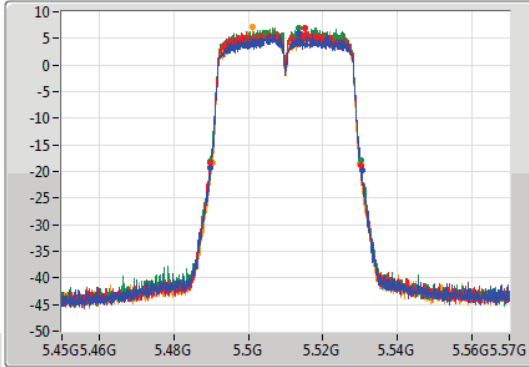

802.11ac VHT40_Nss1,(MCS0)_4TX

EBW

5510MHz

05/04/2020

CF
5.51GHz
Span
120MHz
RBW
500kHz
VBW
2MHz
Sweep Time
100ms
Detector Type
Peak

CF
5.51GHz
Span
96MHz
RBW
500kHz
VBW
2MHz
Sweep Time
100ms
Detector Type
Sample