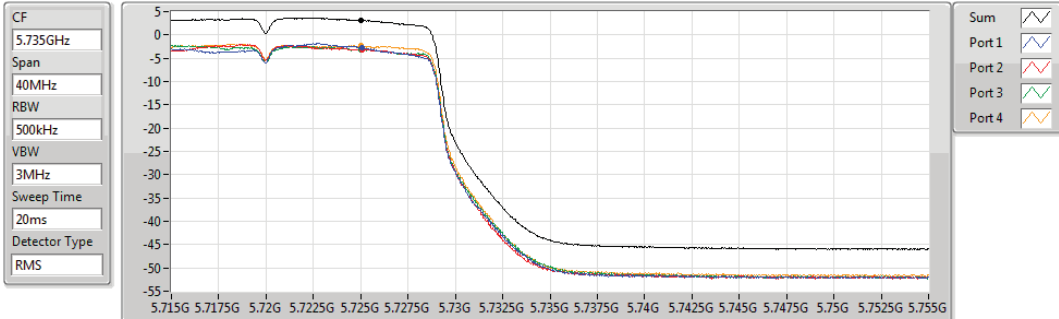

802.11ac VHT20_Nss1,(MCS0)_4TX

PSD

5720MHz Straddle 5.725-5.85GHz

11/03/2020

Sum	PD	Port 1	Port 2	Port 3	Port 4
(dBm/RBW)	(dBm/RBW)	(dBm/RBW)	(dBm/RBW)	(dBm/RBW)	(dBm/RBW)
3.15	3.15	-2.74	-3.12	-3.09	-2.33

802.11ac VHT40_Nss1,(MCS0)_4TX

PSD