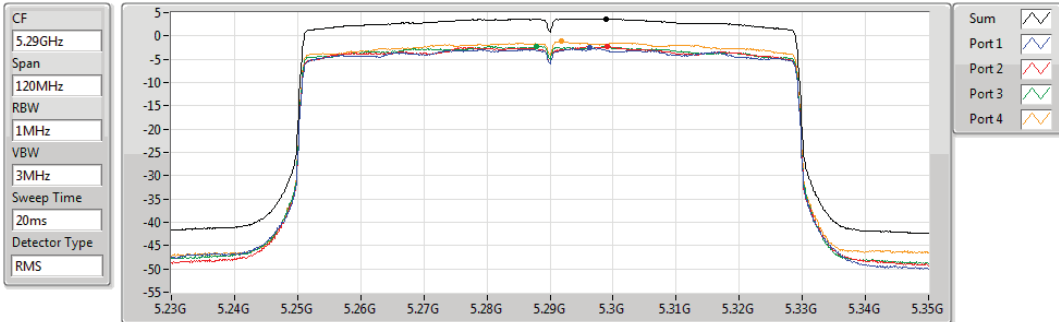

12/03/2020

Sum	PD	Port 1	Port 2	Port 3	Port 4
(dBm/RBW)	(dBm/RBW)	(dBm/RBW)	(dBm/RBW)	(dBm/RBW)	(dBm/RBW)
2.10	2.10	-3.96	-4.33	-3.76	-3.39

802.11ax HEW80_Nss1,(MCS0)_4TX

5290MHz

PSD

12/03/2020

Sum	PD	Port 1	Port 2	Port 3	Port 4
(dBm/RBW)	(dBm/RBW)	(dBm/RBW)	(dBm/RBW)	(dBm/RBW)	(dBm/RBW)
3.66	3.66	-2.61	-2.27	-2.28	-1.21