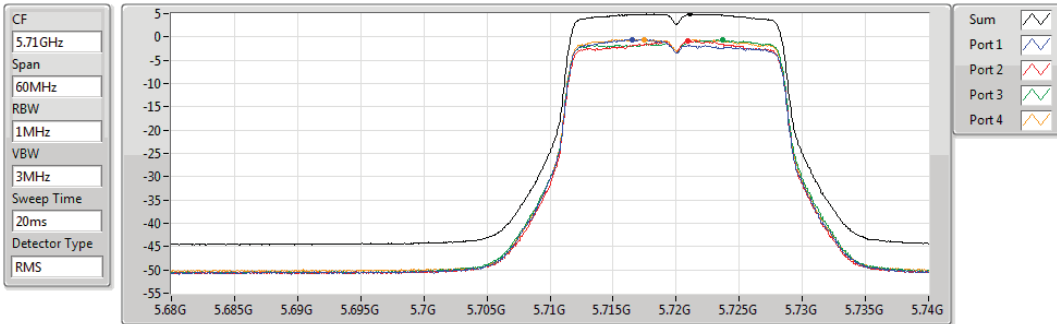

802.11a_Nss1,(6Mbps)_4TX
5720MHz Straddle 5.47-5.725GHz

PSD

11/03/2020

Sum	PD	Port 1	Port 2	Port 3	Port 4
(dBm/RBW)	(dBm/RBW)	(dBm/RBW)	(dBm/RBW)	(dBm/RBW)	(dBm/RBW)
4.92	4.92	-0.55	-0.84	-0.64	-0.54