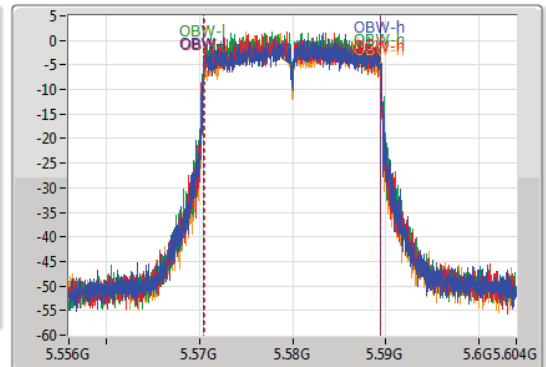

802.11ax HEW20_Nss1,(MCS0)_4TX

EBW

5580MHz

05/04/2020

CF: 5.58GHz
 Span: 60MHz
 RBW: 300kHz
 VBW: 1MHz
 Sweep Time: 100ms
 Detector Type: Peak

CF: 5.58GHz
 Span: 48MHz
 RBW: 200kHz
 VBW: 1MHz
 Sweep Time: 100ms
 Detector Type: Sample