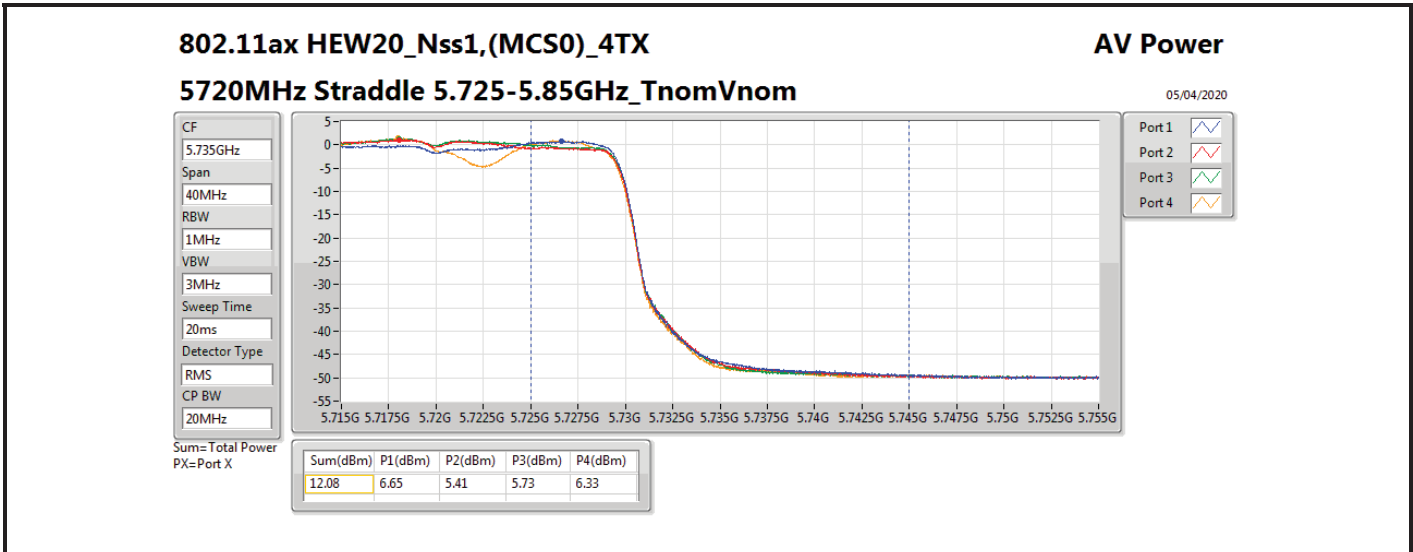

DG = Directional Gain; **Port X** = Port X output power

802.11ax HEW80_Nss1,(MCS0)_4TX

AV Power

5690MHz Straddle 5.47-5.725GHz_TnomVnom

05/04/2020

CF
5.65GHz
Span
300MHz
RBW
1MHz
VBW
3MHz
Sweep Time
20ms
Detector Type
RMS
CP BW
150MHz