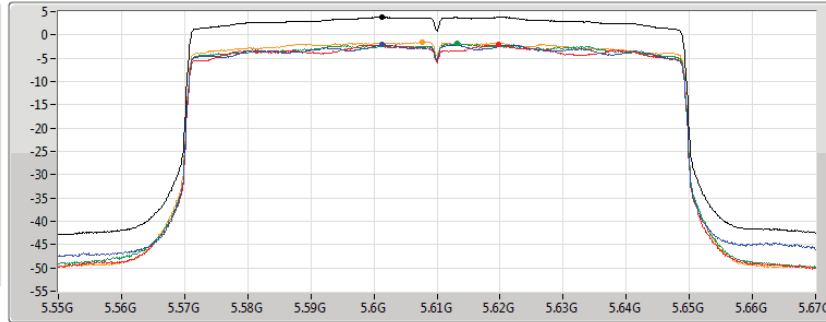

802.11ax HEW80_Nss1,(MCS0)_4TX

PSD

5610MHz

12/03/2020

CF
5.61GHz
Span
120MHz
RBW
1MHz
VBW
3MHz
Sweep Time
20ms
Detector Type
RMS

Sum
Port 1
Port 2
Port 3
Port 4

Sum	PD	Port 1	Port 2	Port 3	Port 4
(dBm/RBW)	(dBm/RBW)	(dBm/RBW)	(dBm/RBW)	(dBm/RBW)	(dBm/RBW)
3.88	3.88	-1.99	-2.14	-1.80	-1.47

802.11ax HEW80_Nss1,(MCS0)_4TX

PSD

5690MHz Straddle 5.47-5.725GHz

12/03/2020

CF
5.65GHz
Span
300MHz
RBW
1MHz
VBW
3MHz
Sweep Time
20ms
Detector Type
RMS