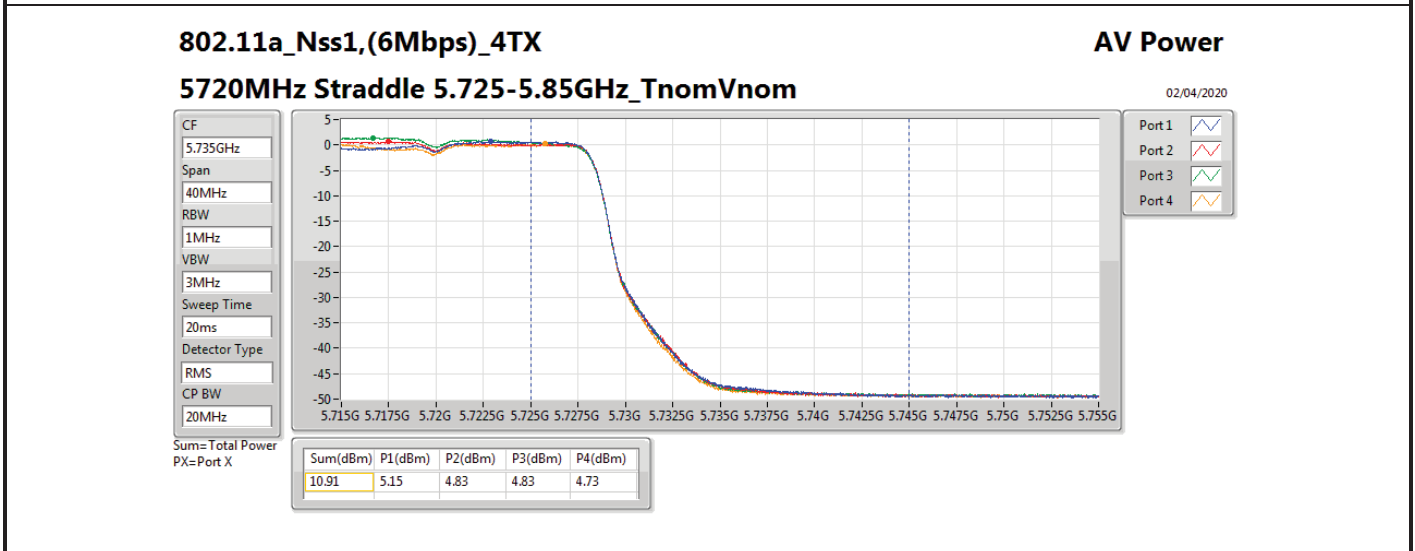

DG = Directional Gain; Port X = Port X output power

**MAX. E.I.R.P. At Any Elevation Angle Above 30 Degrees Result
_Non Beamforming_Outdoor_Sample 3_Radio 1**

Appendix B.7.1

Summary

Mode	Total Power (dBm)	Total Power (W)	EIRP (dBm)	EIRP (W)
5.15-5.25GHz	-	-	-	-
802.11ac VHT80+80_Nss1,(MCS0)_2TX(Port1&Port2)	16.94	0.04943	20.87	0.12218
802.11ax HEW80+80_Nss1,(MCS0)_2TX(Port1&Port2)	16.99	0.05000	20.92	0.12359