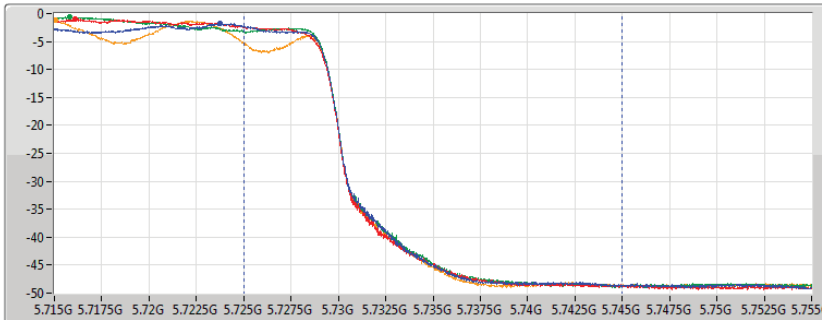

Port 1
Port 2
Port 3
Port 4

Sum=Total Power
PX=Port X

Sum(dBm)	P1(dBm)	P2(dBm)	P3(dBm)	P4(dBm)
8.40	2.74	2.81	2.96	0.62