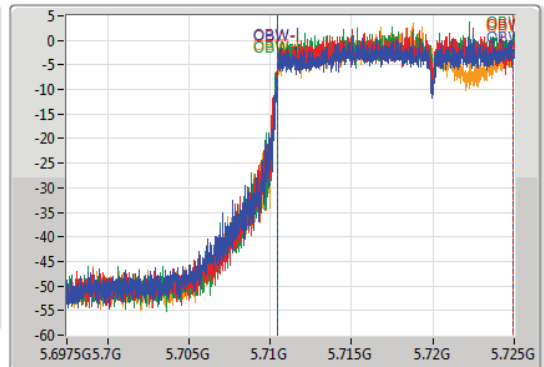

802.11ax HEW20_Nss1,(MCS0)_4TX

EBW

5720MHz Straddle 5.47-5.725GHz

05/04/2020

CF
5.71125GHz
Span
27.5MHz
RBW
200kHz
VBW
1MHz
Sweep Time
100ms
Detector Type
Peak

CF
5.71125GHz
Span
27.5MHz
RBW
200kHz
VBW
1MHz
Sweep Time
100ms
Detector Type
Sample