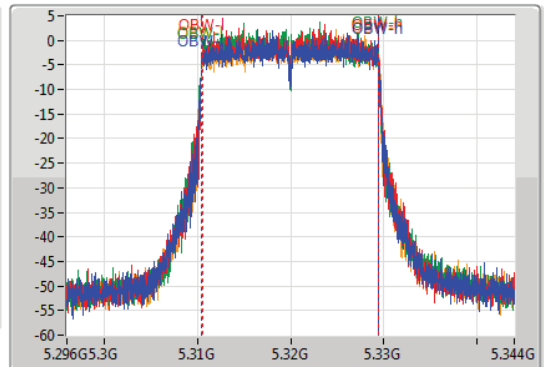

802.11ax HEW20_Nss1,(MCS0)_4TX

EBW

5320MHz

05/04/2020

CF
5.32GHz
Span
60MHz
RBW
300kHz
VBW
1MHz
Sweep Time
100ms
Detector Type
Peak

CF
5.32GHz
Span
48MHz
RBW
200kHz
VBW
1MHz
Sweep Time
100ms
Detector Type
Sample