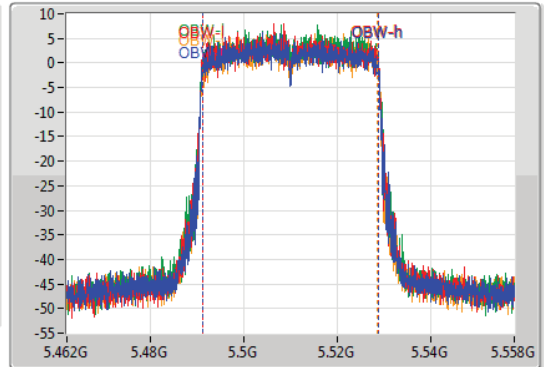

802.11ax HEW40_Nss1,(MCS0)_4TX

EBW

5510MHz

05/04/2020

CF
5.51GHz
Span
120MHz
RBW
500kHz
VBW
2MHz
Sweep Time
100ms
Detector Type
Peak

CF
5.51GHz
Span
96MHz
RBW
500kHz
VBW
2MHz
Sweep Time
100ms
Detector Type
Sample