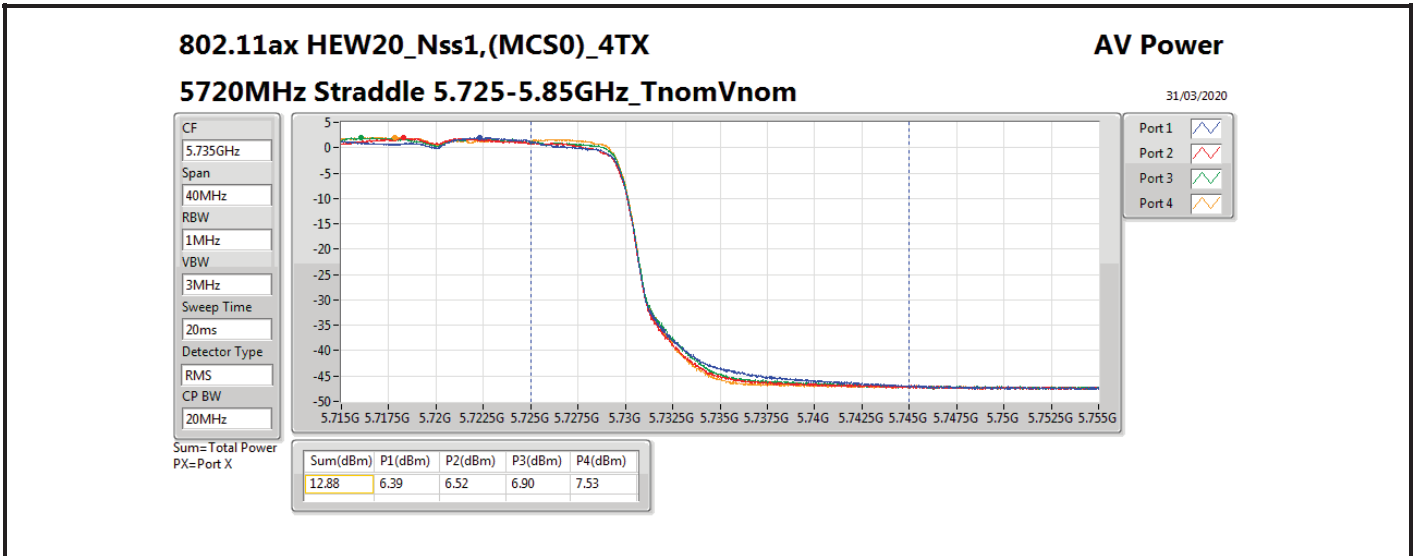

DG = Directional Gain; **Port X** = Port X output power

802.11ax HEW80_Nss1,(MCS0)_4TX

AV Power

5690MHz Straddle 5.47-5.725GHz

10/03/2020

CF
5.65GHz
Span
300MHz
RBW
1MHz
VBW
3MHz
Sweep Time
20ms
Detector Type
RMS
CP BW
150MHz