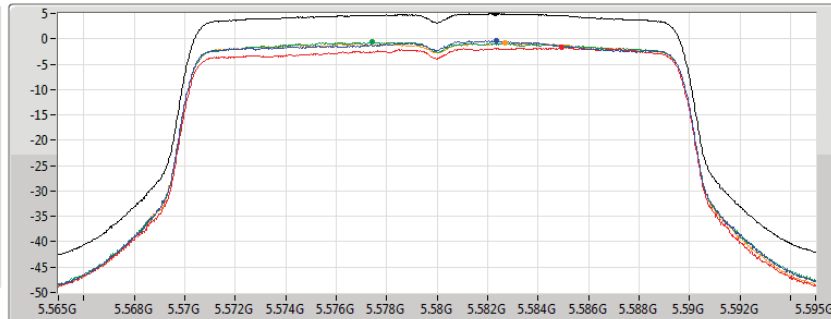

802.11ax HEW20_Nss1,(MCS0)_4TX

PSD

5580MHz

11/03/2020

CF
5.58GHz
Span
30MHz
RBW
1MHz
VBW
3MHz
Sweep Time
20ms
Detector Type
RMS

Sum
Port 1
Port 2
Port 3
Port 4

Sum	PD	Port 1	Port 2	Port 3	Port 4
(dBm/RBW)	(dBm/RBW)	(dBm/RBW)	(dBm/RBW)	(dBm/RBW)	(dBm/RBW)
4.95	4.95	-0.40	-1.70	-0.60	-0.87