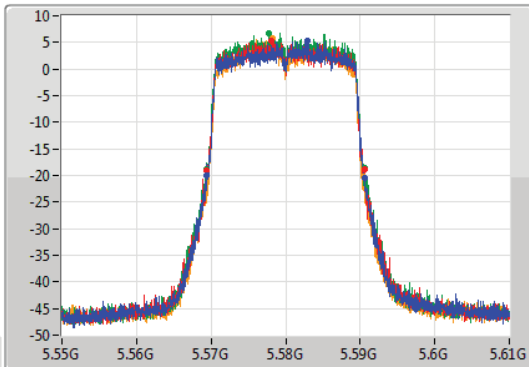

802.11ax HEW20_Nss1,(MCS0)_4TX

EBW

5580MHz

05/04/2020

CF: 5.58GHz
Span: 60MHz
RBW: 300kHz
VBW: 1MHz
Sweep Time: 100ms
Detector Type: Peak

CF: 5.58GHz
Span: 48MHz
RBW: 200kHz
VBW: 1MHz
Sweep Time: 100ms
Detector Type: Sample