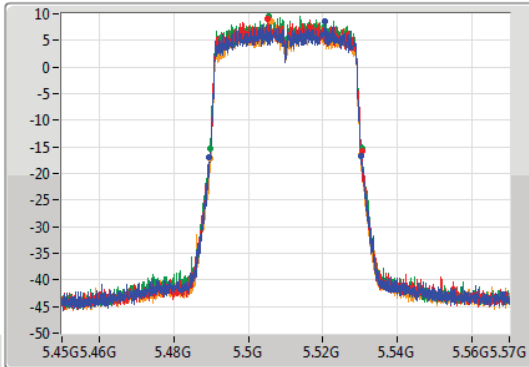

802.11ax HEW40_Nss1,(MCS0)_4TX

EBW

5510MHz

05/04/2020

CF
5.51GHz
Span
120MHz
RBW
500kHz
VBW
2MHz
Sweep Time
100ms
Detector Type
Peak

CF
5.51GHz
Span
96MHz
RBW
500kHz
VBW
2MHz
Sweep Time
100ms
Detector Type
Sample