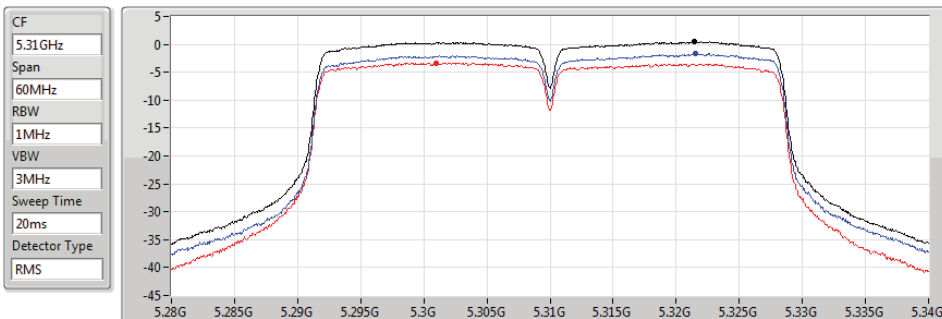

5310MHz

15/03/2020

Sum	PD	Port 1	Port 2
(dBm/RBW)	(dBm/RBW)	(dBm/RBW)	(dBm/RBW)
0.45	0.45	-1.69	-3.31