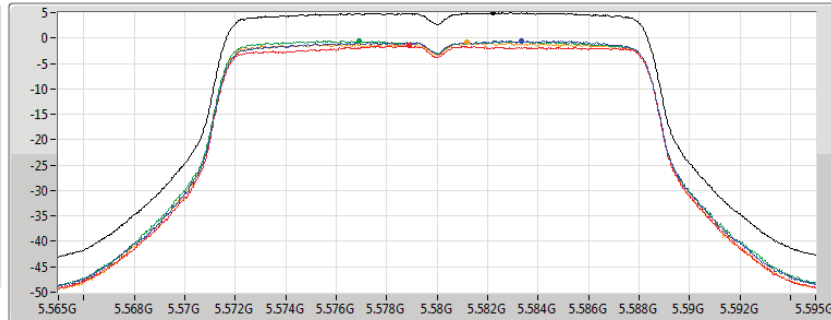

802.11a_Nss1,(6Mbps)_4TX

PSD

5580MHz

11/03/2020

CF
5.58GHz
Span
30MHz
RBW
1MHz
VBW
3MHz
Sweep Time
20ms
Detector Type
RMS

Sum
Port 1
Port 2
Port 3
Port 4

Sum	PD	Port 1	Port 2	Port 3	Port 4
(dBm/RBW)	(dBm/RBW)	(dBm/RBW)	(dBm/RBW)	(dBm/RBW)	(dBm/RBW)
4.95	4.95	-0.54	-1.51	-0.58	-0.88