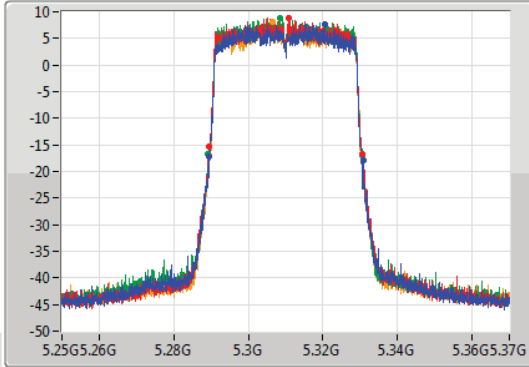

802.11ax HEW40_Nss1,(MCS0)_4TX

EBW

5310MHz

05/04/2020

CF
5.31GHz
Span
120MHz
RBW
500kHz
VBW
2MHz
Sweep Time
100ms
Detector Type
Peak

CF
5.31GHz
Span
96MHz
RBW
500kHz
VBW
2MHz
Sweep Time
100ms
Detector Type
Sample