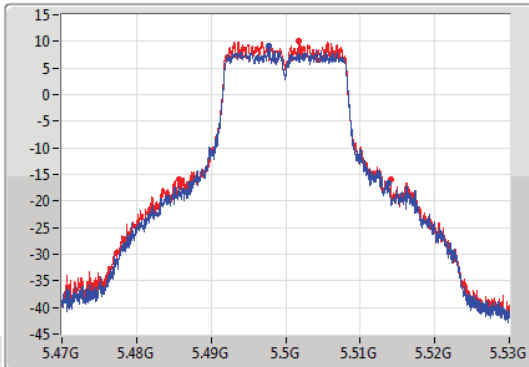

CF
5.5GHz
Span
48MHz
RBW
200kHz
VBW
1MHz
Sweep Time
100ms
Detector Type
Sample