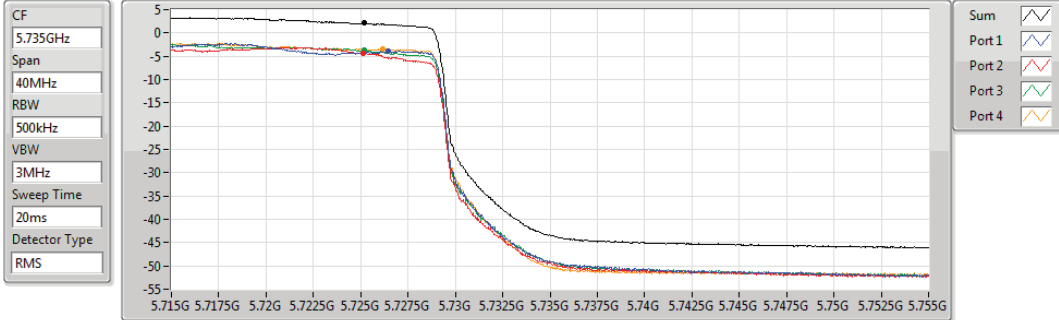

802.11ax HEW40_Nss1,(MCS0)_4TX

5710MHz Straddle 5.725-5.85GHz

PSD

12/03/2020

Sum	PD	Port 1	Port 2	Port 3	Port 4
(dBm/RBW)	(dBm/RBW)	(dBm/RBW)	(dBm/RBW)	(dBm/RBW)	(dBm/RBW)
2.10	2.10	-3.96	-4.33	-3.76	-3.39