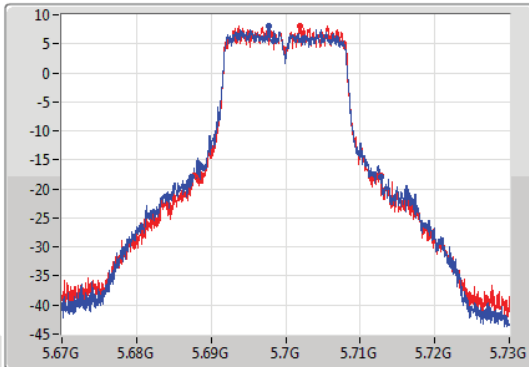

CF
5.7GHz
Span
48MHz
RBW
200kHz
VBW
1MHz
Sweep Time
100ms
Detector Type
Sample