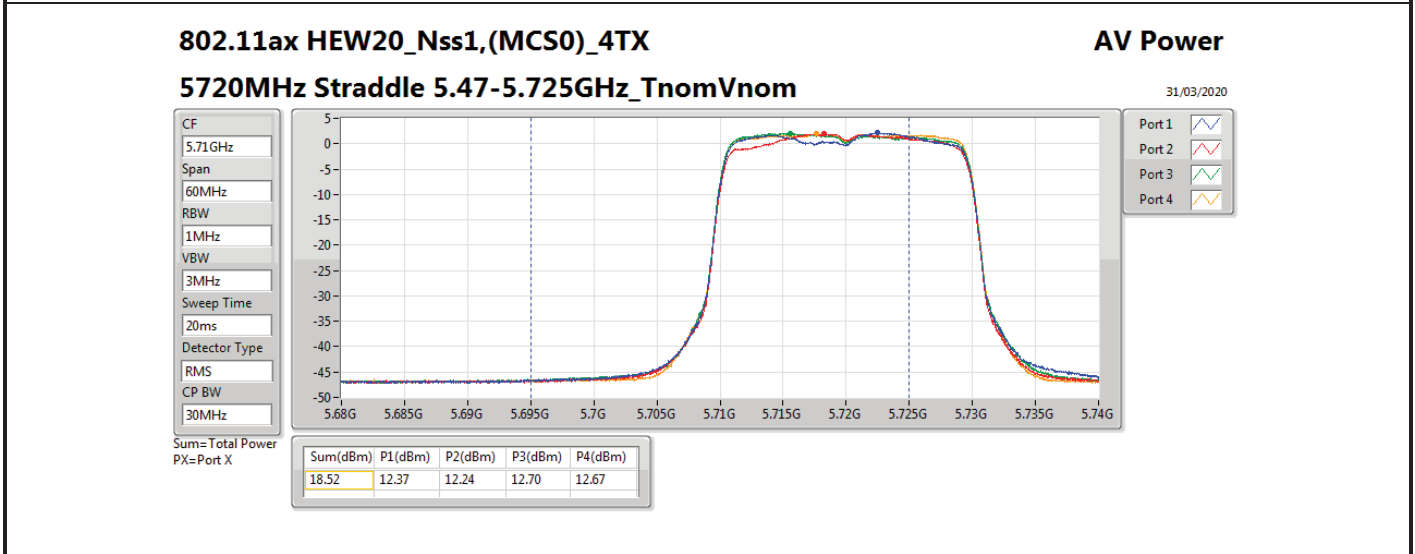

DG = Directional Gain; **Port X** = Port X output power

802.11ax HEW80_Nss1,(MCS0)_4TX

AV Power

5690MHz Straddle 5.47-5.725GHz

10/03/2020

CF
5.65GHz
Span
300MHz
RBW
1MHz
VBW
3MHz
Sweep Time
20ms
Detector Type
RMS
CP BW
150MHz