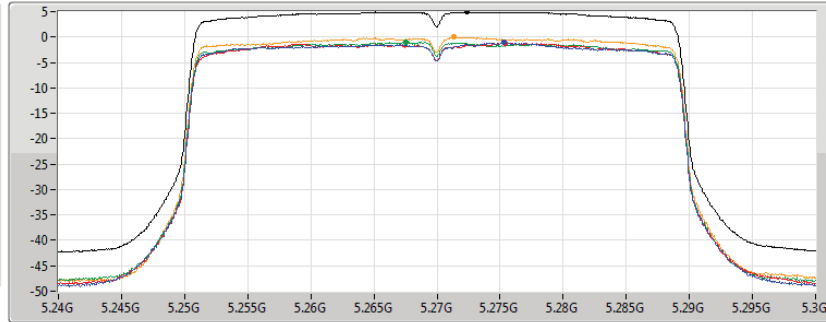

802.11ax HEW40_Nss1,(MCS0)_4TX

PSD

5270MHz

12/03/2020

CF
5.27GHz
Span
60MHz
RBW
1MHz
VBW
3MHz
Sweep Time
20ms
Detector Type
RMS

Sum
Port 1
Port 2
Port 3
Port 4

Sum	PD	Port 1	Port 2	Port 3	Port 4
(dBm/RBW)	(dBm/RBW)	(dBm/RBW)	(dBm/RBW)	(dBm/RBW)	(dBm/RBW)
4.92	4.92	-1.11	-1.14	-0.98	0.04