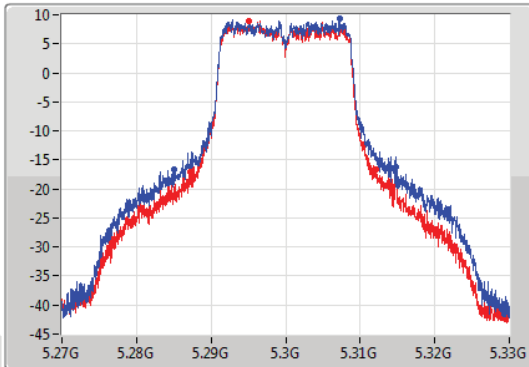

CF
5.3GHz
Span
48MHz
RBW
200kHz
VBW
1MHz
Sweep Time
100ms
Detector Type
Sample