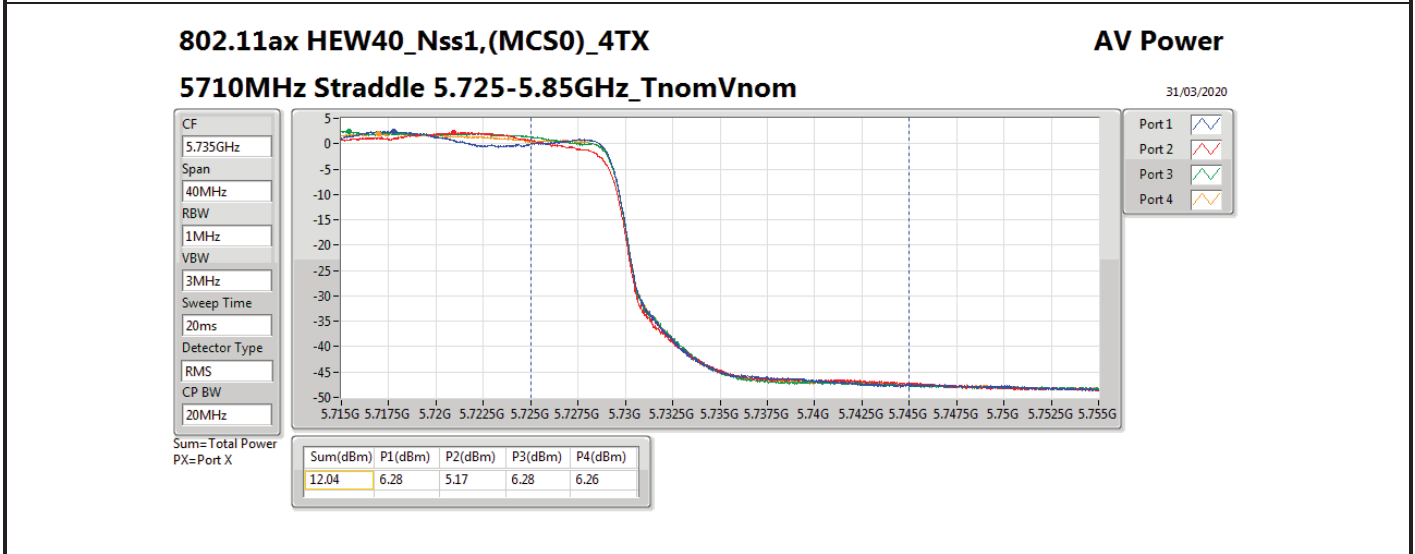

DG = Directional Gain; **Port X** = Port X output power

802.11ax HEW80_Nss1,(MCS0)_4TX

AV Power

5690MHz Straddle 5.47-5.725GHz

10/03/2020

CF
5.65GHz
Span
300MHz
RBW
1MHz
VBW
3MHz
Sweep Time
20ms
Detector Type
RMS
CP BW
150MHz