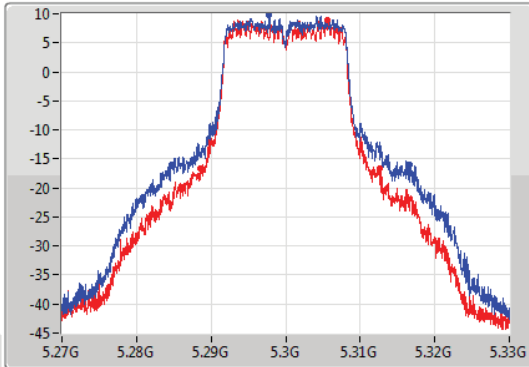

CF
5.3GHz
Span
48MHz
RBW
200kHz
VBW
1MHz
Sweep Time
100ms
Detector Type
Sample