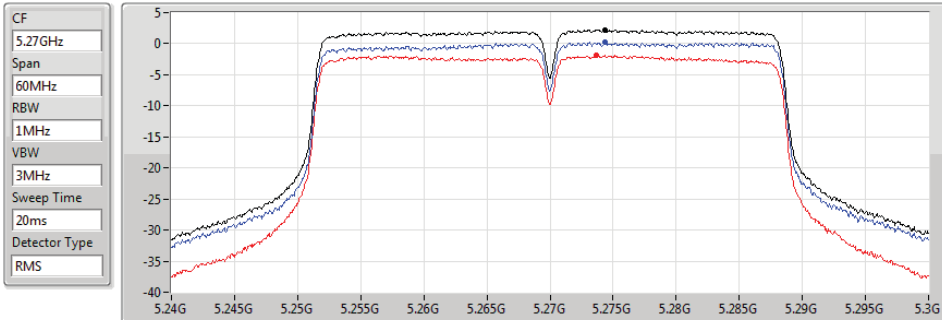

5270MHz

15/03/2020

Sum	PD	Port 1	Port 2
(dBm/RBW)	(dBm/RBW)	(dBm/RBW)	(dBm/RBW)
2.22	2.22	0.17	-1.85

802.11ac VHT40_Nss1,(MCS0)_2TX

PSD