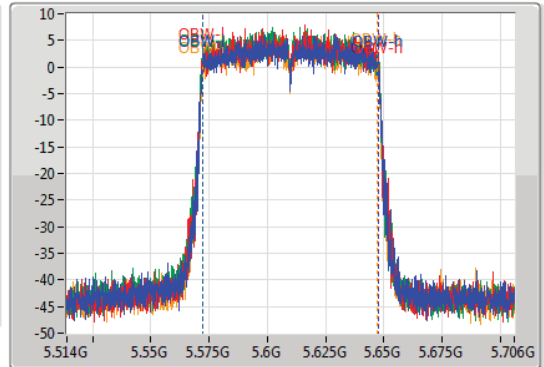

802.11ac VHT80_Nss1,(MCS0)_4TX

EBW

5610MHz

05/04/2020

CF
5.61GHz
Span
240MHz
RBW
1MHz
VBW
3MHz
Sweep Time
100ms
Detector Type
Peak

CF
5.61GHz
Span
192MHz
RBW
1MHz
VBW
3MHz
Sweep Time
100ms
Detector Type
Sample