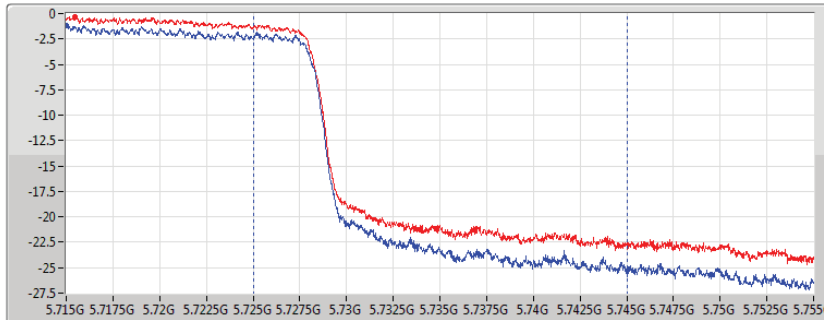

Port 1
Port 2

Sum=Total Power
PX=Port X

Sum(dBm)	P1(dBm)	P2(dBm)
6.12	2.63	3.54