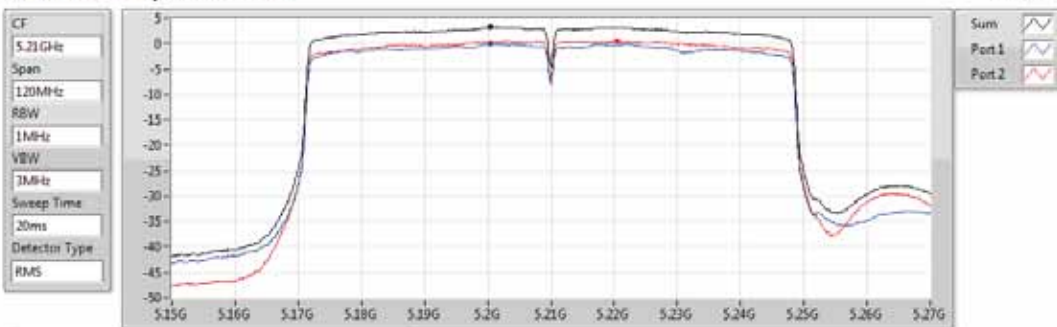

802.11ac VHT80+80_Nss1,(MCS0)_2TX(Port1&Port2)

PSD

#5210MHz,5290MHz

17/08/2020

Sum	PD	Port 1	Port 2
(dBm/RBW)	(dBm/RBW)	(dBm/RBW)	(dBm/RBW)
3.19	3.19	0.01	0.48