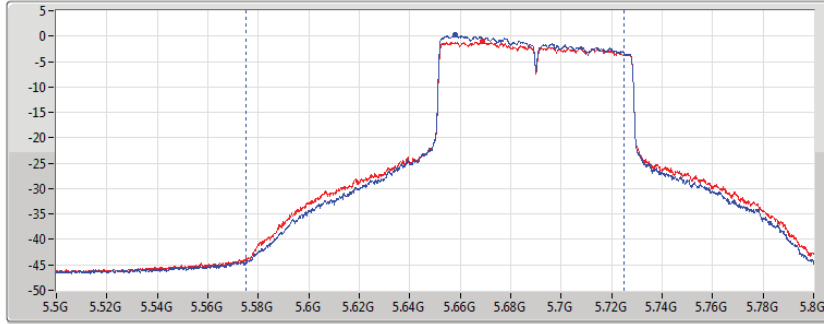

DG = Directional Gain; Port X = Port X output power

802.11ac VHT80_Nss1,(MCS0)_2TX

AV Power

5690MHz Straddle 5.47-5.725GHz

14/03/2020

CF
5.65GHz
Span
300MHz
RBW
1MHz
VBW
3MHz
Sweep Time
20ms
Detector Type
RMS
CP BW
150MHz