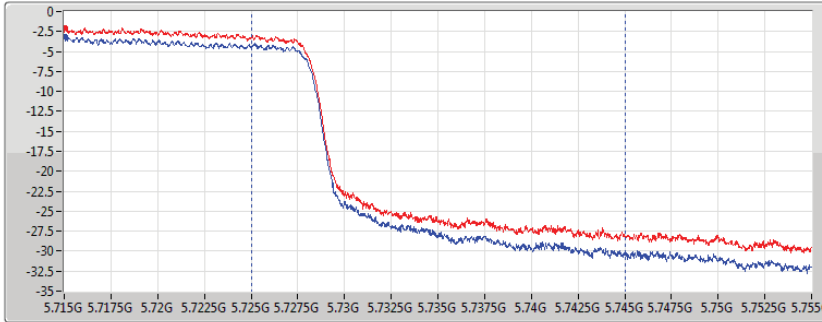

Port 1
Port 2

Sum=Total Power
PX=Port X

Sum(dBm)	P1(dBm)	P2(dBm)
3.92	0.35	1.41