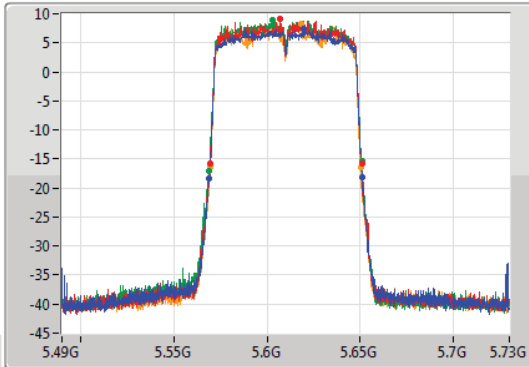

802.11ac VHT80_Nss1,(MCS0)_4TX

EBW

5610MHz

05/04/2020

CF
5.61GHz
Span
240MHz
RBW
1MHz
VBW
3MHz
Sweep Time
100ms
Detector Type
Peak

CF
5.61GHz
Span
192MHz
RBW
1MHz
VBW
3MHz
Sweep Time
100ms
Detector Type
Sample