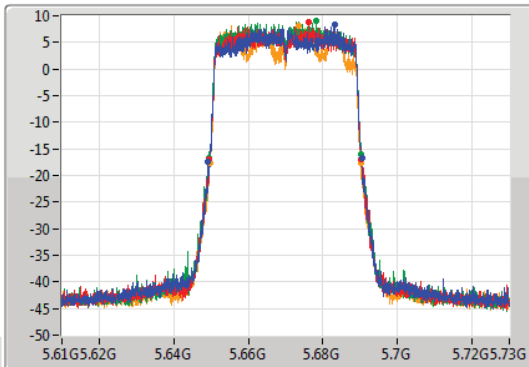

802.11ax HEW40_Nss1,(MCS0)_4TX

EBW

5670MHz

05/04/2020

CF
5.67GHz
Span
120MHz
RBW
500kHz
VBW
2MHz
Sweep Time
100ms
Detector Type
Peak

CF
5.67GHz
Span
96MHz
RBW
500kHz
VBW
2MHz
Sweep Time
100ms
Detector Type
Sample