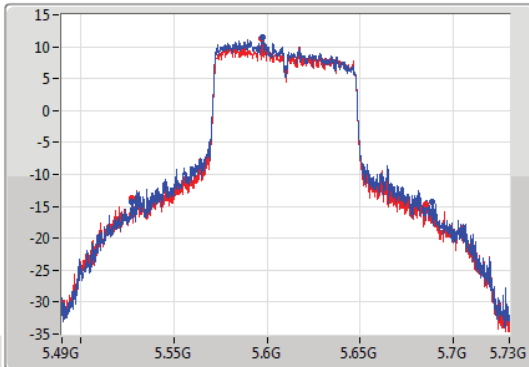

CF
5.61GHz
Span
192MHz
RBW
1MHz
VBW
3MHz
Sweep Time
100ms
Detector Type
Sample