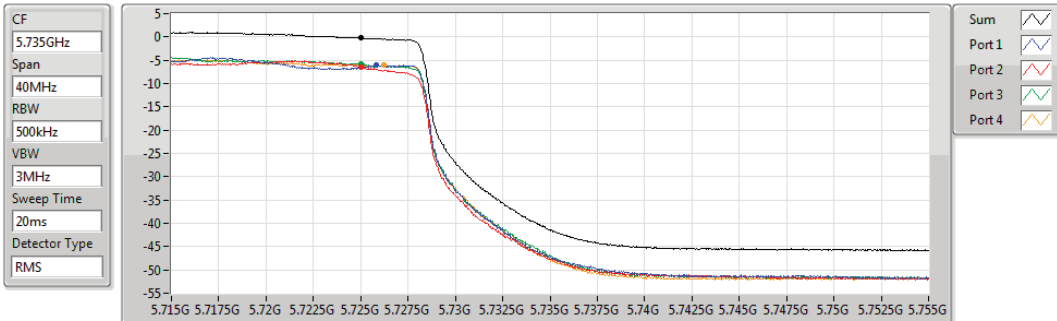

Sum	PD	Port 1	Port 2	Port 3	Port 4
(dBm/RBW)	(dBm/RBW)	(dBm/RBW)	(dBm/RBW)	(dBm/RBW)	(dBm/RBW)
3.78	3.78	-1.61	-2.22	-1.79	-1.87

802.11ac VHT80_Nss1,(MCS0)_4TX

PSD

5690MHz Straddle 5.725-5.85GHz

12/03/2020