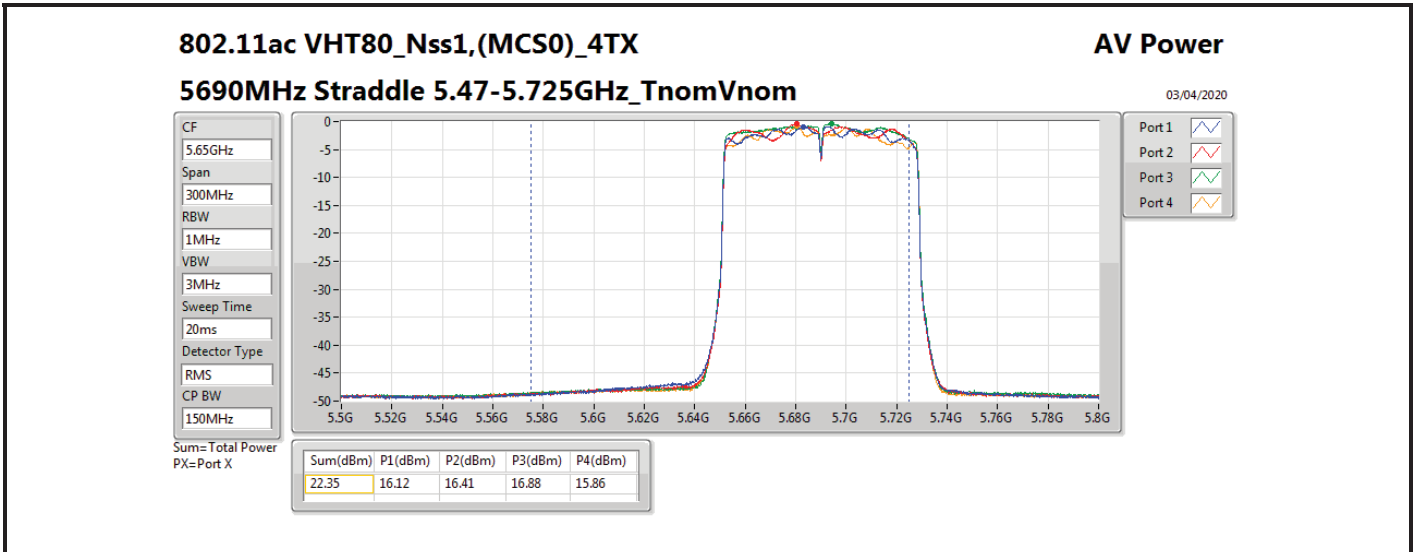

DG = Directional Gain; Port X = Port X output power

**MAX. E.I.R.P. At Any Elevation Angle Above 30 Degrees Result
_Non Beamforming_Outdoor_Sample 3_Radio 1**

Appendix B.7.1

Summary

Mode	Total Power (dBm)	Total Power (W)	EIRP (dBm)	EIRP (W)
5.15-5.25GHz	-	-	-	-
802.11ac VHT80+80_Nss1,(MCS0)_2TX(Port1&Port2)	16.94	0.04943	20.87	0.12218
802.11ax HEW80+80_Nss1,(MCS0)_2TX(Port1&Port2)	16.99	0.05000	20.92	0.12359