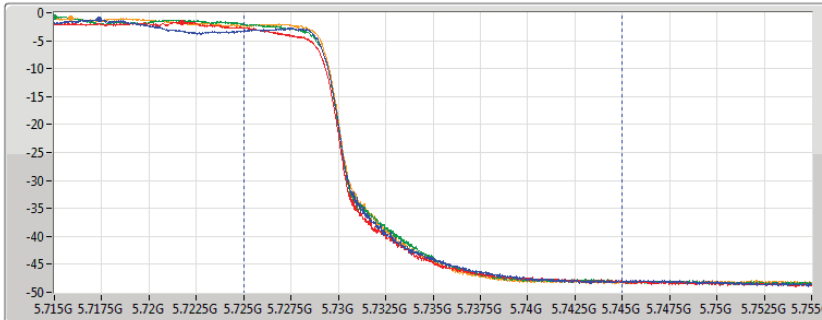

Port 1
Port 2
Port 3
Port 4

Sum=Total Power
PX=Port X

Sum(dBm)	P1(dBm)	P2(dBm)	P3(dBm)	P4(dBm)
8.93	2.80	2.07	3.09	3.54