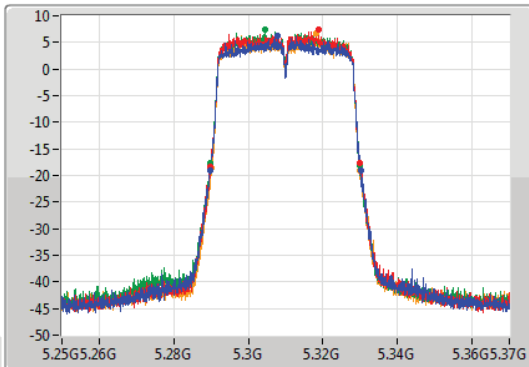

802.11ac VHT40_Nss1,(MCS0)_4TX

EBW

5310MHz

05/04/2020

CF
5.31GHz
Span
120MHz
RBW
500kHz
VBW
2MHz
Sweep Time
100ms
Detector Type
Peak

CF
5.31GHz
Span
96MHz
RBW
500kHz
VBW
2MHz
Sweep Time
100ms
Detector Type
Sample