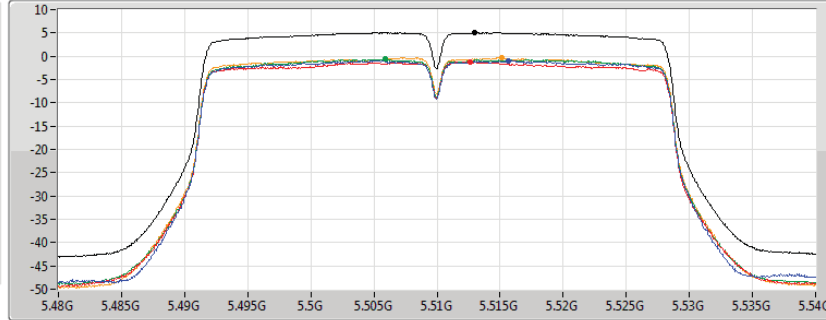

802.11ac VHT40_Nss1,(MCS0)_4TX

PSD

5510MHz

12/03/2020

CF
5.51GHz
Span
60MHz
RBW
1MHz
VBW
3MHz
Sweep Time
20ms
Detector Type
RMS

Sum
Port 1
Port 2
Port 3
Port 4

Sum	PD	Port 1	Port 2	Port 3	Port 4
(dBm/RBW)	(dBm/RBW)	(dBm/RBW)	(dBm/RBW)	(dBm/RBW)	(dBm/RBW)
5.05	5.05	-0.95	-1.28	-0.66	-0.34

802.11ac VHT40_Nss1,(MCS0)_4TX

PSD

5550MHz

12/03/2020

CF
5.55GHz
Span
60MHz
RBW
1MHz
VBW
3MHz
Sweep Time
20ms
Detector Type
RMS