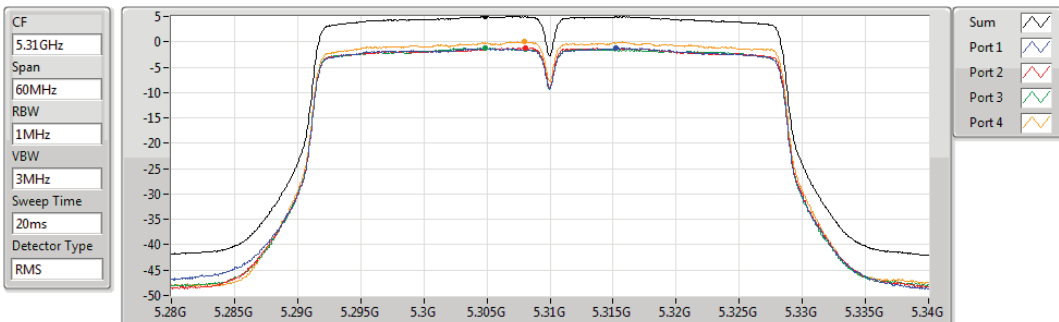

5310MHz

12/03/2020

Sum	PD	Port 1	Port 2	Port 3	Port 4
(dBm/RBW)	(dBm/RBW)	(dBm/RBW)	(dBm/RBW)	(dBm/RBW)	(dBm/RBW)
5.00	5.00	-1.20	-1.20	-1.23	-0.00