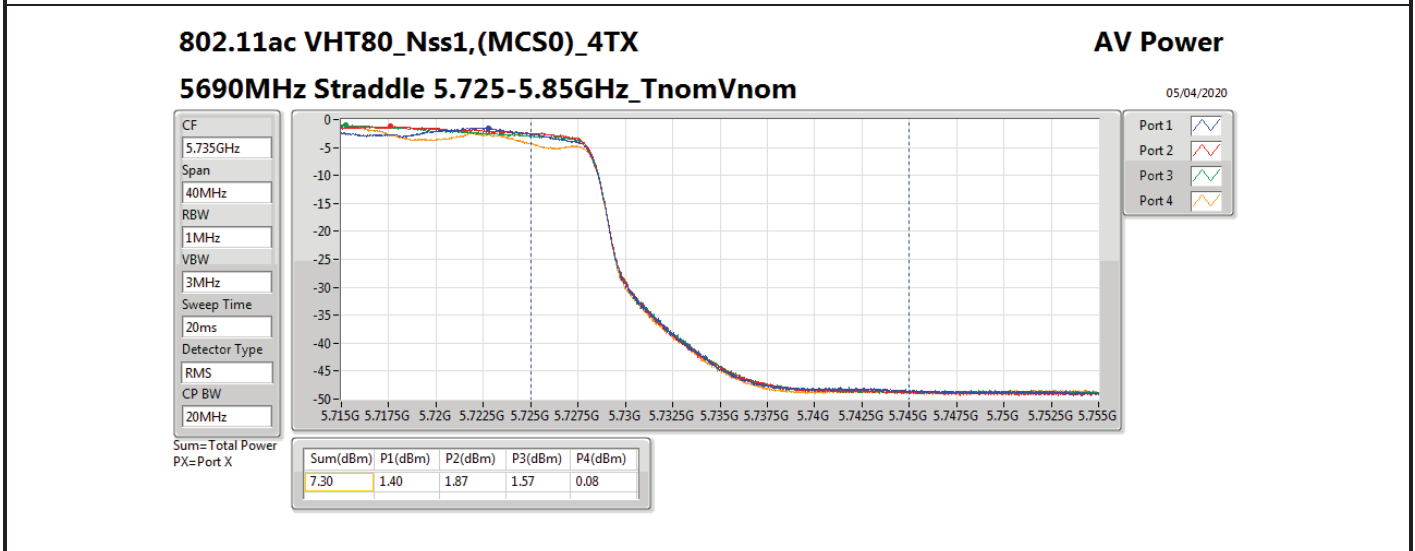

DG = Directional Gain; **Port X** = Port X output power

802.11ax HEW80_Nss1,(MCS0)_4TX

AV Power

5690MHz Straddle 5.47-5.725GHz_TnomVnom

05/04/2020

CF
5.65GHz
Span
300MHz
RBW
1MHz
VBW
3MHz
Sweep Time
20ms
Detector Type
RMS
CP BW
150MHz