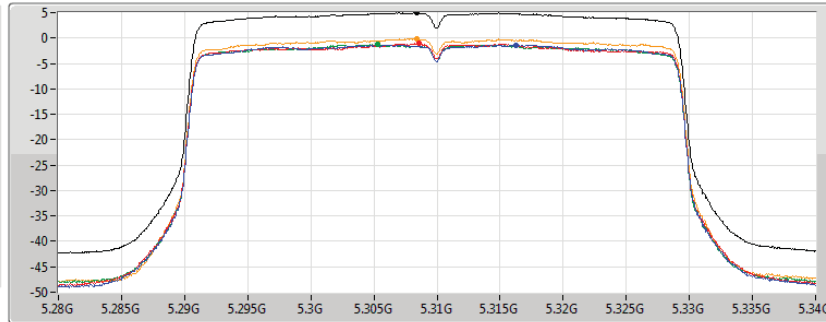

Sum
Port 1
Port 2
Port 3
Port 4

Sum	PD	Port 1	Port 2	Port 3	Port 4
(dBm/RBW)	(dBm/RBW)	(dBm/RBW)	(dBm/RBW)	(dBm/RBW)	(dBm/RBW)
4.95	4.95	-1.34	-1.07	-1.22	-0.14

802.11ax HEW40_Nss1,(MCS0)_4TX

PSD

5510MHz

12/03/2020

CF
5.51GHz
Span
60MHz
RBW
1MHz
VBW
3MHz
Sweep Time
20ms
Detector Type
RMS