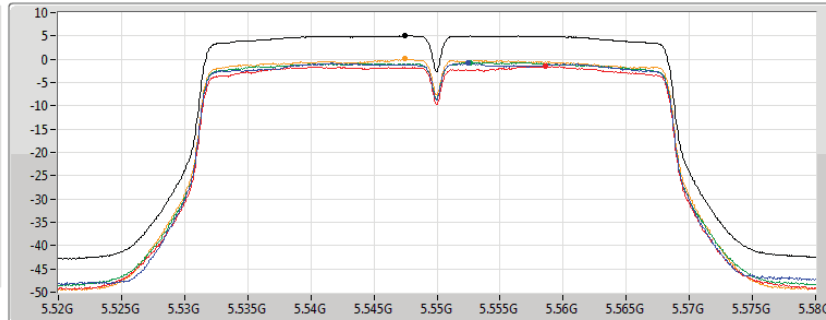

Sum
Port 1
Port 2
Port 3
Port 4

Sum	PD	Port 1	Port 2	Port 3	Port 4
(dBm/RBW)	(dBm/RBW)	(dBm/RBW)	(dBm/RBW)	(dBm/RBW)	(dBm/RBW)
5.09	5.09	-0.83	-1.57	-0.74	0.05

802.11ac VHT40_Nss1,(MCS0)_4TX

PSD

5670MHz

12/03/2020

CF
5.67GHz
Span
60MHz
RBW
1MHz
VBW
3MHz
Sweep Time
20ms
Detector Type
RMS