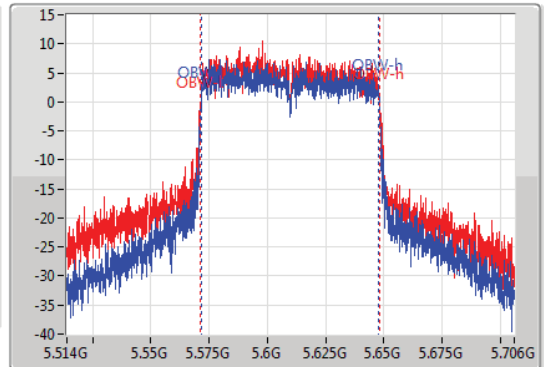

802.11ac VHT80_Nss1,(MCS0)_2TX

EBW

5610MHz

02/04/2020

CF
5.61GHz
Span
240MHz
RBW
1MHz
VBW
3MHz
Sweep Time
100ms
Detector Type
Peak

CF
5.61GHz
Span
192MHz
RBW
1MHz
VBW
3MHz
Sweep Time
100ms
Detector Type
Sample