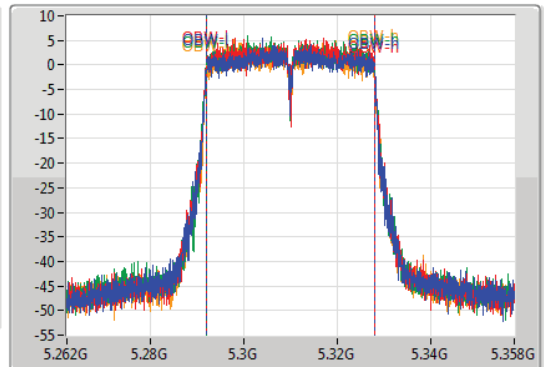

802.11ac VHT40_Nss1,(MCS0)_4TX

EBW

5310MHz

05/04/2020

CF
5.31GHz
Span
120MHz
RBW
500kHz
VBW
2MHz
Sweep Time
100ms
Detector Type
Peak

CF
5.31GHz
Span
96MHz
RBW
500kHz
VBW
2MHz
Sweep Time
100ms
Detector Type
Sample