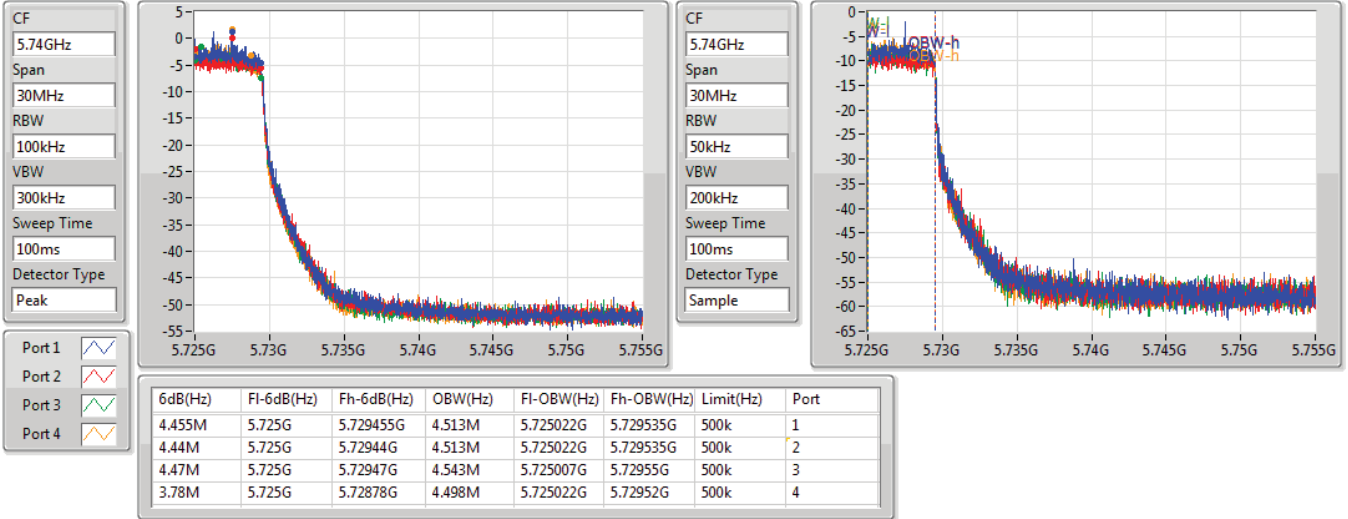

802.11ax HEW20_Nss1,(MCS0)_4TX

EBW

5720MHz Straddle 5.725-5.85GHz

05/04/2020