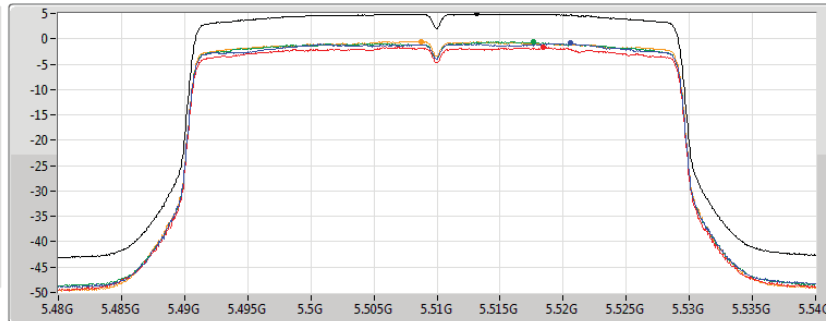

Sum
Port 1
Port 2
Port 3
Port 4

Sum	PD	Port 1	Port 2	Port 3	Port 4
(dBm/RBW)	(dBm/RBW)	(dBm/RBW)	(dBm/RBW)	(dBm/RBW)	(dBm/RBW)
4.90	4.90	-0.85	-1.66	-0.54	-0.50