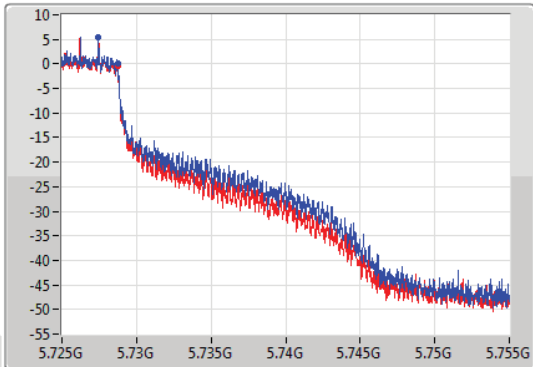

EBW

5720MHz Straddle 5.725-5.85GHz

02/04/2020

CF
5.74GHz
Span
30MHz
RBW
100kHz
VBW
300kHz
Sweep Time
100ms
Detector Type
Peak

CF
5.74GHz
Span
30MHz
RBW
50kHz
VBW
200kHz
Sweep Time
100ms
Detector Type
Sample