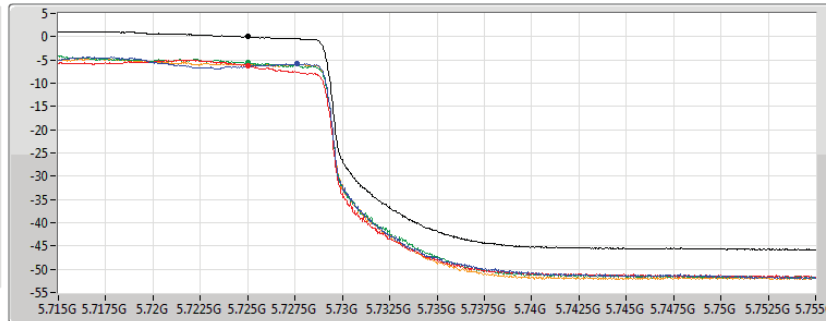

Sum
Port 1
Port 2
Port 3
Port 4

Sum	PD	Port 1	Port 2	Port 3	Port 4
(dBm/RBW)	(dBm/RBW)	(dBm/RBW)	(dBm/RBW)	(dBm/RBW)	(dBm/RBW)
-0.02	-0.02	-5.87	-6.21	-5.63	-5.98