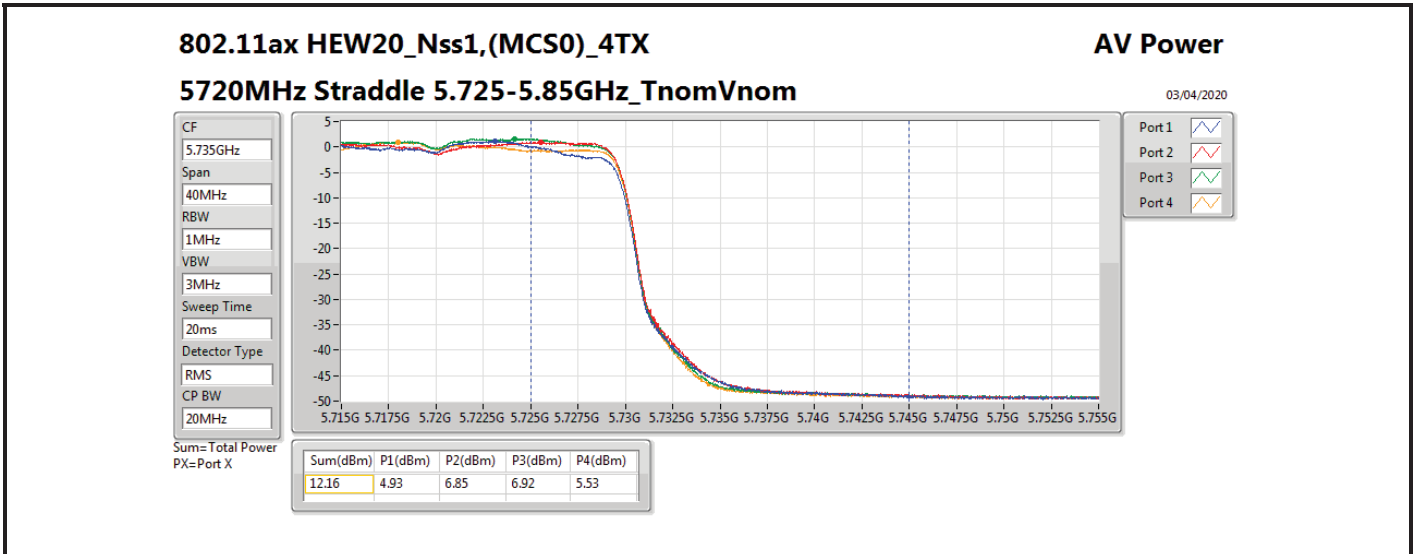

DG = Directional Gain; Port X = Port X output power

**MAX. E.I.R.P. At Any Elevation Angle Above 30 Degrees Result
_Non Beamforming_Outdoor_Sample 3_Radio 1**

Appendix B.7.1

Summary

Mode	Total Power (dBm)	Total Power (W)	EIRP (dBm)	EIRP (W)
5.15-5.25GHz	-	-	-	-
802.11ac VHT80+80_Nss1,(MCS0)_2TX(Port1&Port2)	16.94	0.04943	20.87	0.12218
802.11ax HEW80+80_Nss1,(MCS0)_2TX(Port1&Port2)	16.99	0.05000	20.92	0.12359