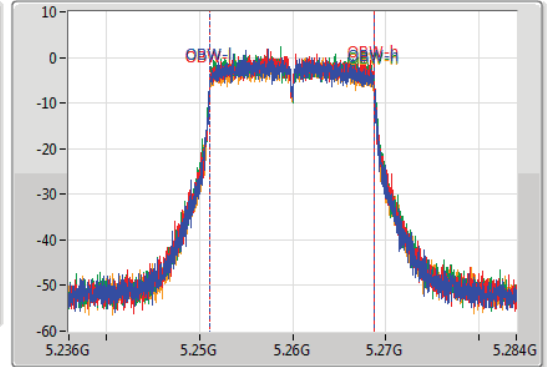

802.11ac VHT20_Nss1,(MCS0)_4TX

EBW

5260MHz

05/04/2020

CF
5.26GHz
Span
60MHz
RBW
300kHz
VBW
1MHz
Sweep Time
100ms
Detector Type
Peak

CF
5.26GHz
Span
48MHz
RBW
200kHz
VBW
1MHz
Sweep Time
100ms
Detector Type
Sample