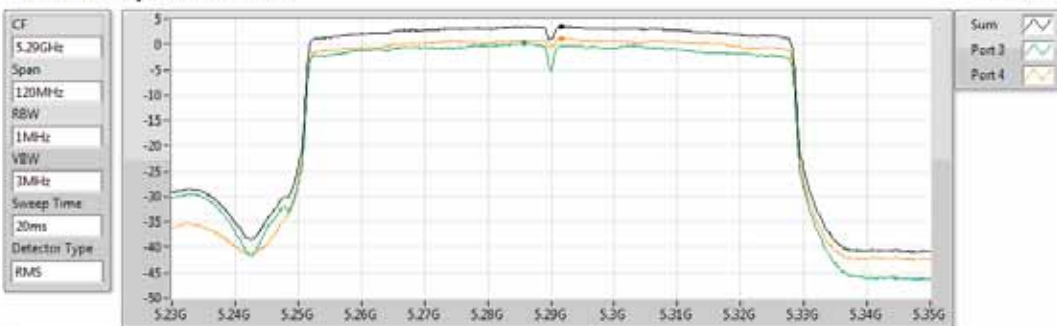

802.11ac VHT80+80_Nss1,(MCS0)_2TX(Port3&Port4)

PSD

5210MHz,#5290MHz

17/08/2020

Sum	PD	Port 1	Port 2	Port 3	Port 4
(dBm/RBW)	(dBm/RBW)	(dBm/RBW)	(dBm/RBW)	(dBm/RBW)	(dBm/RBW)
3.50	3.50			0.18	1.22