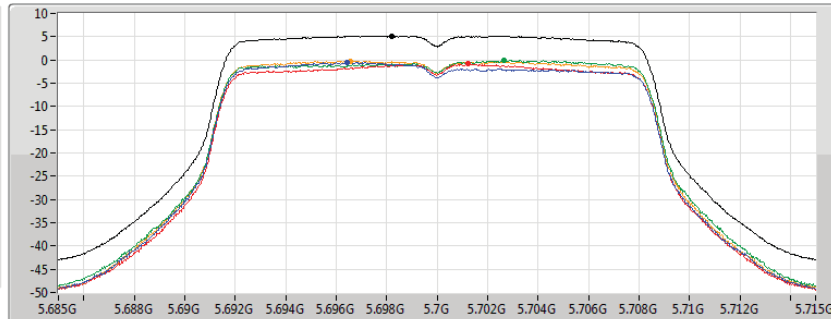

802.11a_Nss1,(6Mbps)_4TX

PSD

5700MHz

11/03/2020

CF
5.7GHz
Span
30MHz
RBW
1MHz
VBW
3MHz
Sweep Time
20ms
Detector Type
RMS

Sum
Port 1
Port 2
Port 3
Port 4

Sum	PD	Port 1	Port 2	Port 3	Port 4
(dBm/RBW)	(dBm/RBW)	(dBm/RBW)	(dBm/RBW)	(dBm/RBW)	(dBm/RBW)
5.15	5.15	-0.54	-0.87	-0.05	-0.26