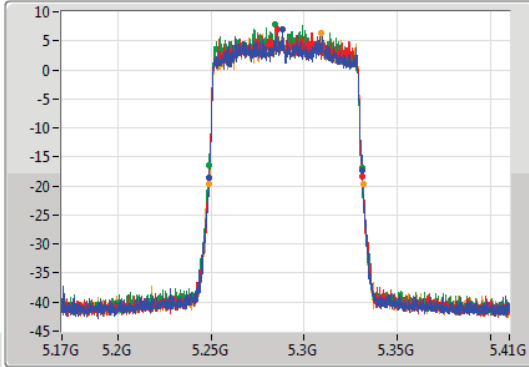

802.11ax HEW80_Nss1,(MCS0)_4TX

EBW

5290MHz

05/04/2020

CF
5.29GHz
Span
240MHz
RBW
1MHz
VBW
3MHz
Sweep Time
100ms
Detector Type
Peak

CF
5.29GHz
Span
192MHz
RBW
1MHz
VBW
3MHz
Sweep Time
100ms
Detector Type
Sample