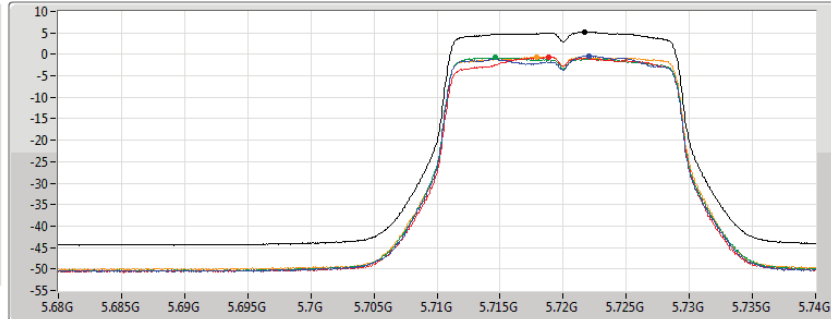

Sum
Port 1
Port 2
Port 3
Port 4

Sum	PD	Port 1	Port 2	Port 3	Port 4
(dBm/RBW)	(dBm/RBW)	(dBm/RBW)	(dBm/RBW)	(dBm/RBW)	(dBm/RBW)
5.19	5.19	-0.29	-0.56	-0.78	-0.56