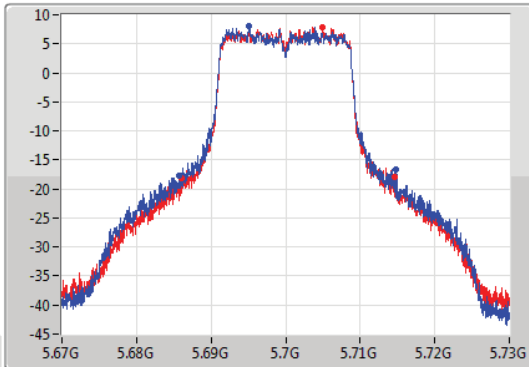

CF
5.7GHz
Span
48MHz
RBW
200kHz
VBW
1MHz
Sweep Time
100ms
Detector Type
Sample