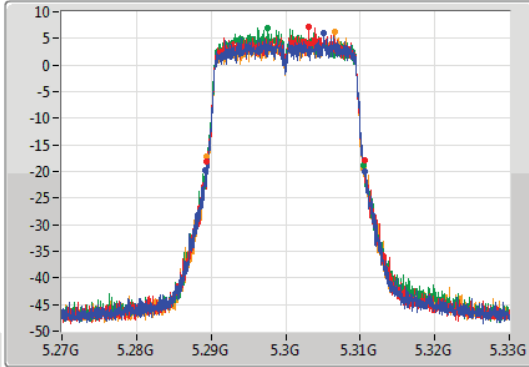

802.11ax HEW20_Nss1,(MCS0)_4TX

EBW

5300MHz

05/04/2020

CF
5.3GHz
Span
60MHz
RBW
300kHz
VBW
1MHz
Sweep Time
100ms
Detector Type
Peak

CF
5.3GHz
Span
48MHz
RBW
200kHz
VBW
1MHz
Sweep Time
100ms
Detector Type
Sample