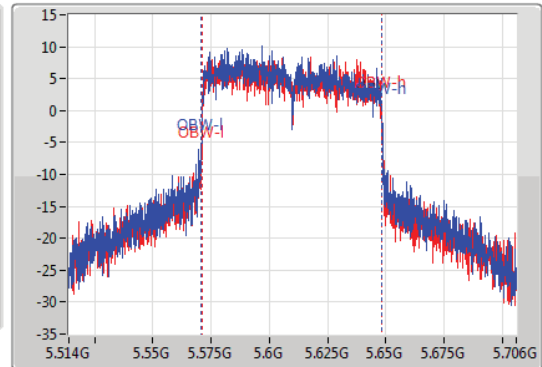

802.11ac VHT80_Nss1,(MCS0)_2TX

EBW

5610MHz

02/04/2020

CF
5.61GHz
Span
240MHz
RBW
1MHz
VBW
3MHz
Sweep Time
100ms
Detector Type
Peak

CF
5.61GHz
Span
192MHz
RBW
1MHz
VBW
3MHz
Sweep Time
100ms
Detector Type
Sample