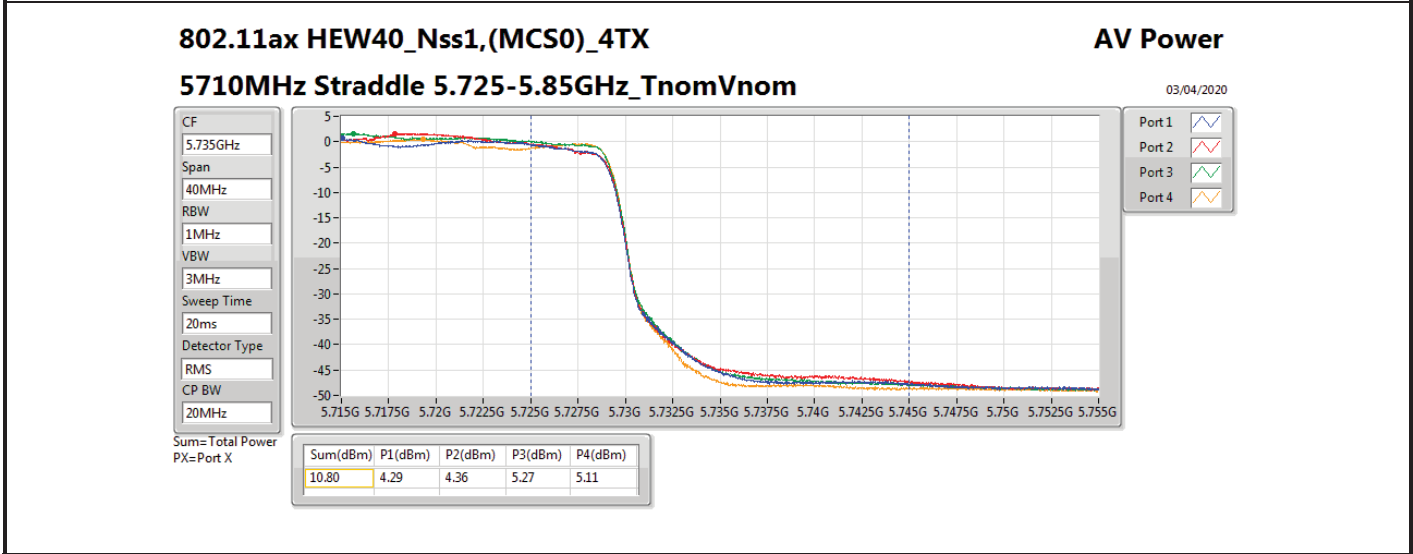

DG = Directional Gain; Port X = Port X output power

**MAX. E.I.R.P. At Any Elevation Angle Above 30 Degrees Result
_Non Beamforming_Outdoor_Sample 3_Radio 1**

Appendix B.7.1

Summary

Mode	Total Power (dBm)	Total Power (W)	EIRP (dBm)	EIRP (W)
5.15-5.25GHz	-	-	-	-
802.11ac VHT80+80_Nss1,(MCS0)_2TX(Port1&Port2)	16.94	0.04943	20.87	0.12218
802.11ax HEW80+80_Nss1,(MCS0)_2TX(Port1&Port2)	16.99	0.05000	20.92	0.12359