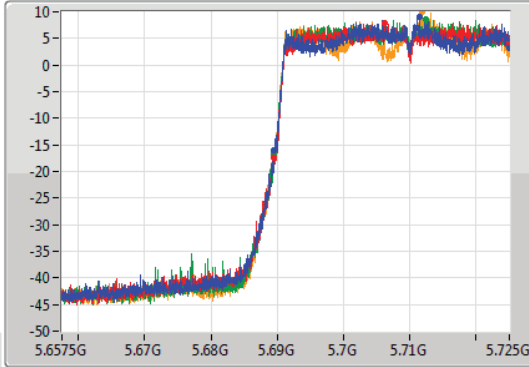

802.11ax HEW40_Nss1,(MCS0)_4TX

EBW

5710MHz Straddle 5.47-5.725GHz

05/04/2020

CF
5.69125GHz
Span
67.5MHz
RBW
500kHz
VBW
2MHz
Sweep Time
100ms
Detector Type
Peak

CF
5.69125GHz
Span
67.5MHz
RBW
300kHz
VBW
1MHz
Sweep Time
100ms
Detector Type
Sample