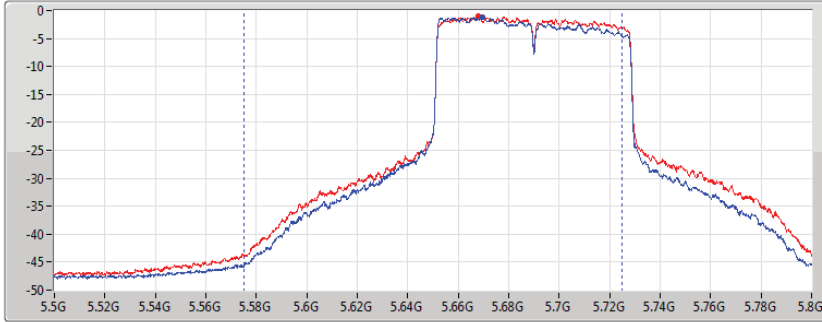

DG = Directional Gain; Port X = Port X output power

802.11ac VHT80_Nss1,(MCS0)_2TX

AV Power

5690MHz Straddle 5.47-5.725GHz_TnomVnom

02/04/2020

CF
5.65GHz
Span
300MHz
RBW
1MHz
VBW
3MHz
Sweep Time
20ms
Detector Type
RMS
CP BW
150MHz