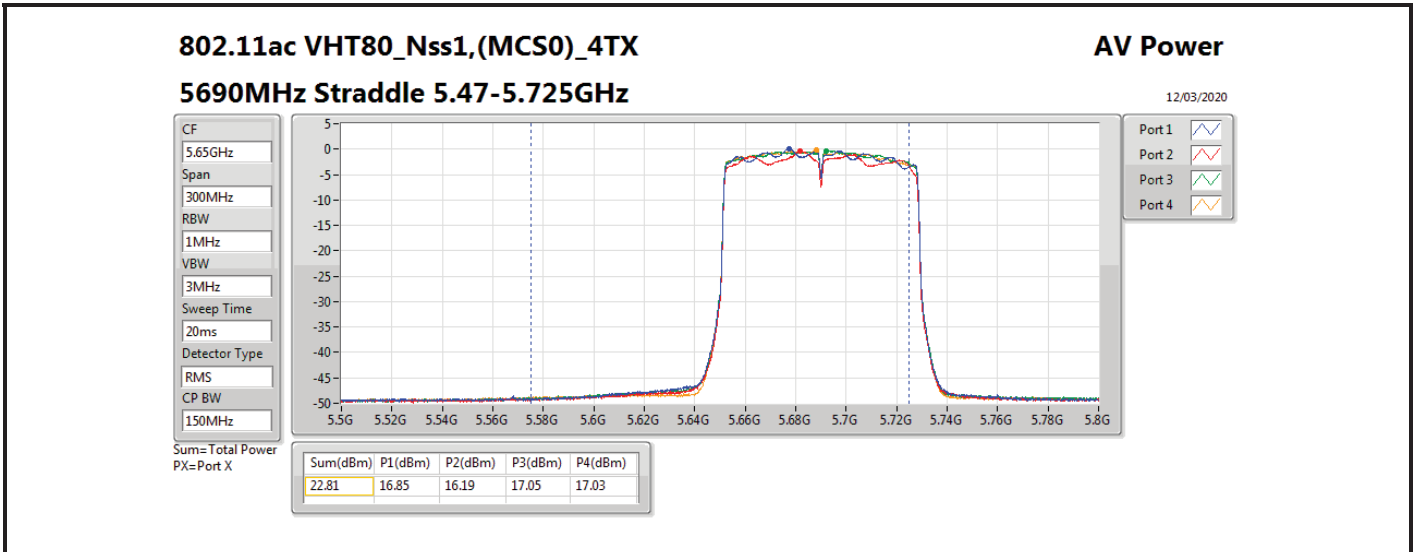

DG = Directional Gain; **Port X** = Port X output power

802.11ax HEW80_Nss1,(MCS0)_4TX
5690MHz Straddle 5.47-5.725GHz

AV Power

12/03/2020

CF
5.65GHz
Span
300MHz
RBW
1MHz
VBW
3MHz
Sweep Time
20ms
Detector Type
RMS
CP BW
150MHz