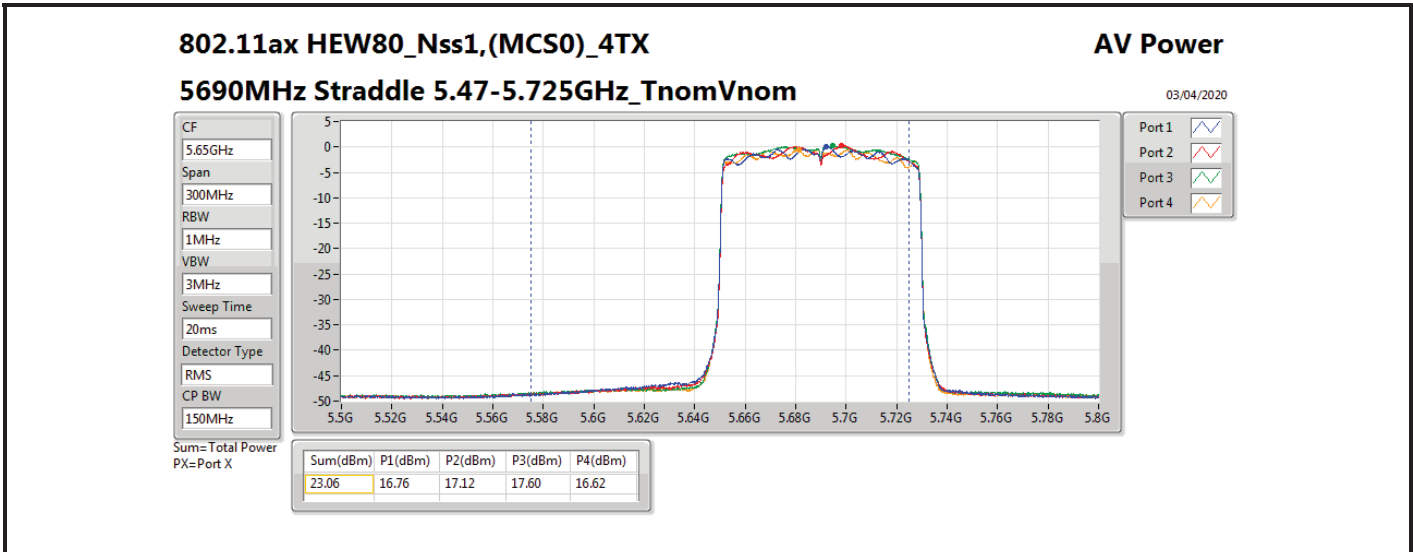

DG = Directional Gain; Port X = Port X output power

**MAX. E.I.R.P. At Any Elevation Angle Above 30 Degrees Result
_Non Beamforming_Outdoor_Sample 3_Radio 1**

Appendix B.7.1

Summary

Mode	Total Power (dBm)	Total Power (W)	EIRP (dBm)	EIRP (W)
5.15-5.25GHz	-	-	-	-
802.11ac VHT80+80_Nss1,(MCS0)_2TX(Port1&Port2)	16.94	0.04943	20.87	0.12218
802.11ax HEW80+80_Nss1,(MCS0)_2TX(Port1&Port2)	16.99	0.05000	20.92	0.12359