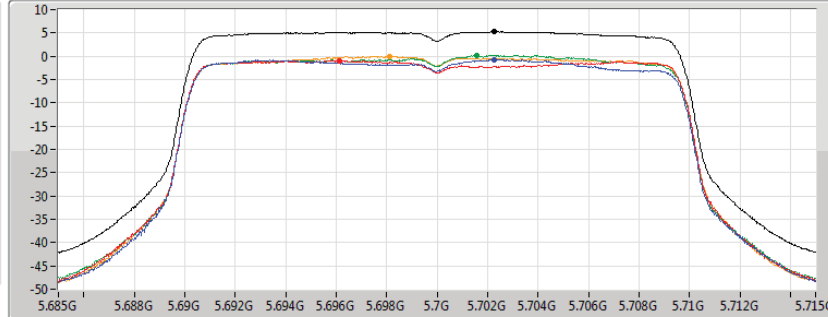

802.11ax HEW20_Nss1,(MCS0)_4TX

PSD

5700MHz

11/03/2020

CF
5.7GHz
Span
30MHz
RBW
1MHz
VBW
3MHz
Sweep Time
20ms
Detector Type
RMS

Sum
Port 1
Port 2
Port 3
Port 4

Sum	PD	Port 1	Port 2	Port 3	Port 4
(dBm/RBW)	(dBm/RBW)	(dBm/RBW)	(dBm/RBW)	(dBm/RBW)	(dBm/RBW)
5.28	5.28	-0.71	-0.90	0.21	0.00

802.11ax HEW20_Nss1,(MCS0)_4TX

PSD

5720MHz Straddle 5.47-5.725GHz

11/03/2020

CF
5.71GHz
Span
60MHz
RBW
1MHz
VBW
3MHz
Sweep Time
20ms
Detector Type
RMS