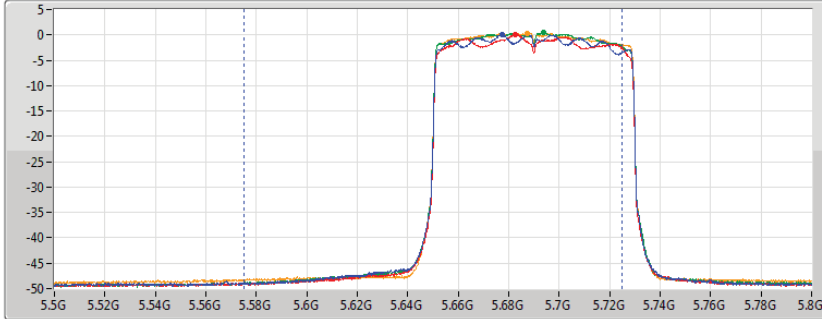

DG = Directional Gain; **Port X** = Port X output power

802.11ax HEW80_Nss1,(MCS0)_4TX

AV Power

5690MHz Straddle 5.47-5.725GHz

10/03/2020

CF
5.65GHz
Span
300MHz
RBW
1MHz
VBW
3MHz
Sweep Time
20ms
Detector Type
RMS
CP BW
150MHz