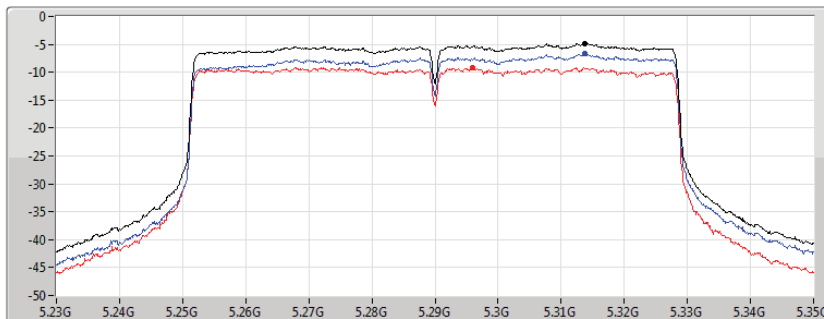

802.11ac VHT80_Nss1,(MCS0)_2TX

5290MHz

PSD

15/03/2020

CF
5.29GHz
Span
120MHz
RBW
1MHz
VBW
3MHz
Sweep Time
20ms
Detector Type
RMS

Sum
Port 1
Port 2

Sum	PD	Port 1	Port 2
(dBm/RBW)	(dBm/RBW)	(dBm/RBW)	(dBm/RBW)
-4.81	-4.81	-6.73	-9.15