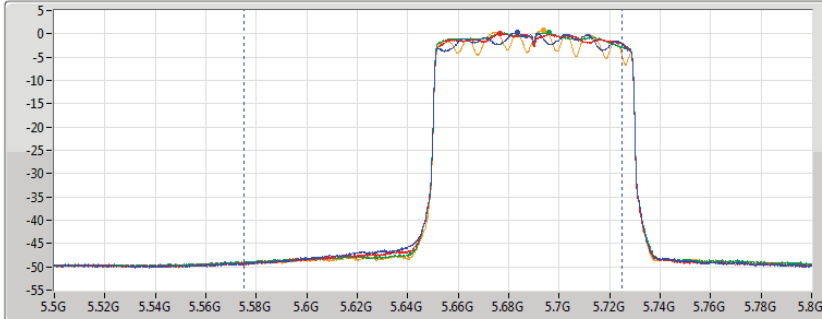

DG = Directional Gain; **Port X** = Port X output power

802.11ax HEW80_Nss1,(MCS0)_4TX

AV Power

5690MHz Straddle 5.47-5.725GHz_TnomVnom

05/04/2020

CF
5.65GHz
Span
300MHz
RBW
1MHz
VBW
3MHz
Sweep Time
20ms
Detector Type
RMS
CP BW
150MHz