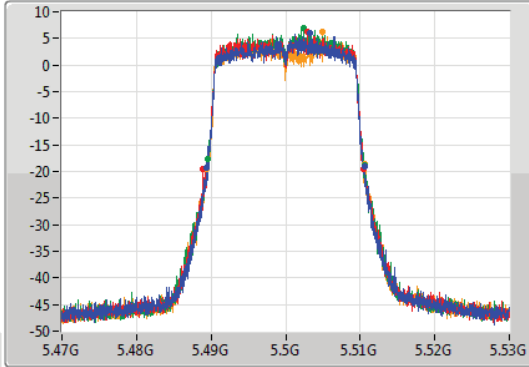

802.11ax HEW20_Nss1,(MCS0)_4TX

EBW

5500MHz

05/04/2020

CF: 5.5GHz
Span: 60MHz
RBW: 300kHz
VBW: 1MHz
Sweep Time: 100ms
Detector Type: Peak

CF: 5.5GHz
Span: 48MHz
RBW: 200kHz
VBW: 1MHz
Sweep Time: 100ms
Detector Type: Sample