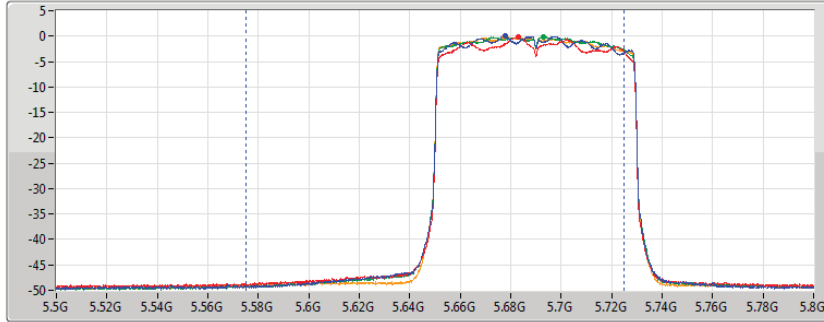

DG = Directional Gain; **Port X** = Port X output power

802.11ax HEW80_Nss1,(MCS0)_4TX
5690MHz Straddle 5.47-5.725GHz

AV Power

12/03/2020

CF
5.65GHz
Span
300MHz
RBW
1MHz
VBW
3MHz
Sweep Time
20ms
Detector Type
RMS
CP BW
150MHz