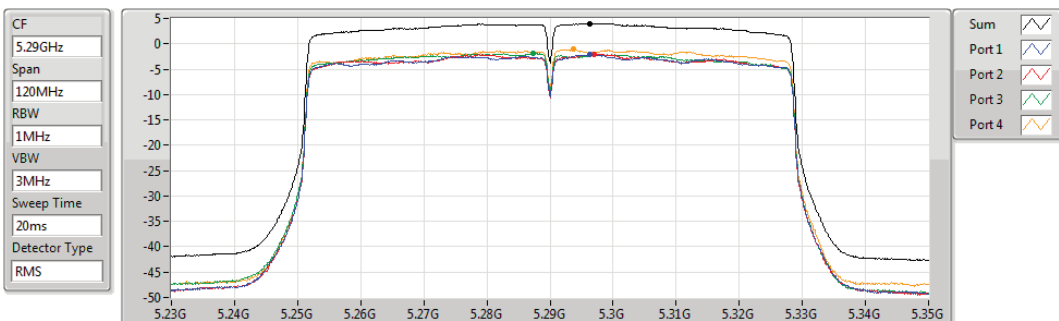

802.11ac VHT80_Nss1,(MCS0)_4TX

5290MHz

PSD

12/03/2020

Sum	PD	Port 1	Port 2	Port 3	Port 4
(dBm/RBW)	(dBm/RBW)	(dBm/RBW)	(dBm/RBW)	(dBm/RBW)	(dBm/RBW)
4.00	4.00	-2.14	-2.06	-1.91	-1.10