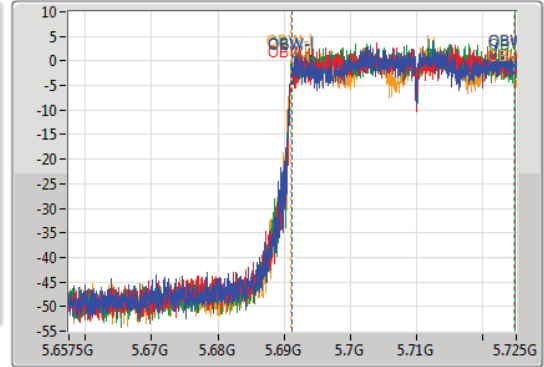

802.11ax HEW40_Nss1,(MCS0)_4TX

EBW

5710MHz Straddle 5.47-5.725GHz

05/04/2020

CF
5.69125GHz
Span
67.5MHz
RBW
500kHz
VBW
2MHz
Sweep Time
100ms
Detector Type
Peak

CF
5.69125GHz
Span
67.5MHz
RBW
300kHz
VBW
1MHz
Sweep Time
100ms
Detector Type
Sample