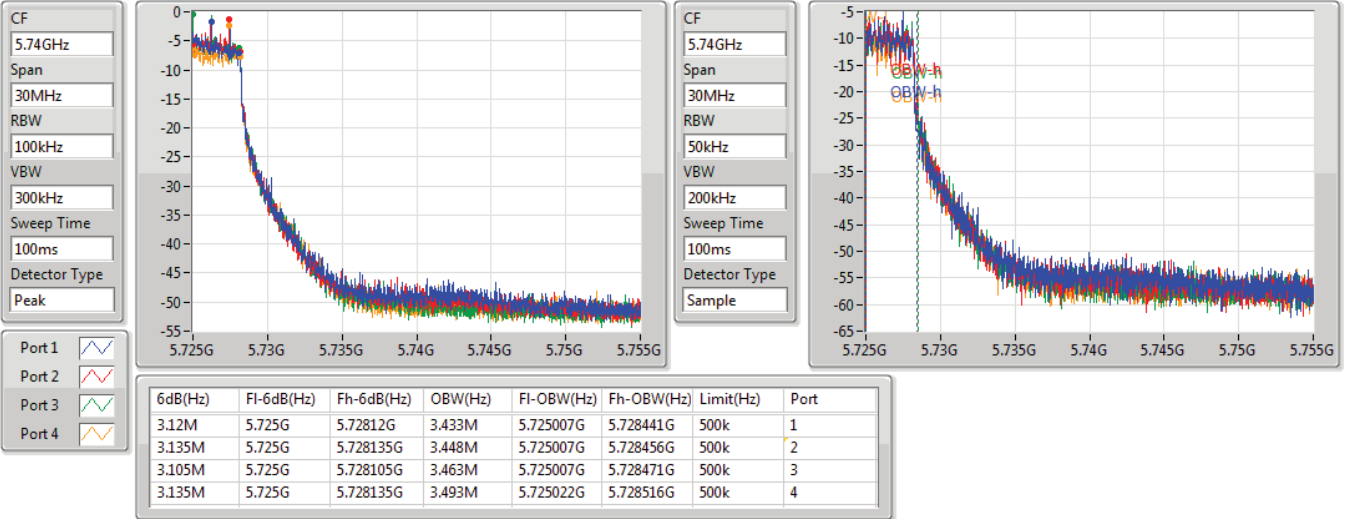

802.11ac VHT40_Nss1,(MCS0)_4TX

EBW

5710MHz Straddle 5.725-5.85GHz

05/04/2020