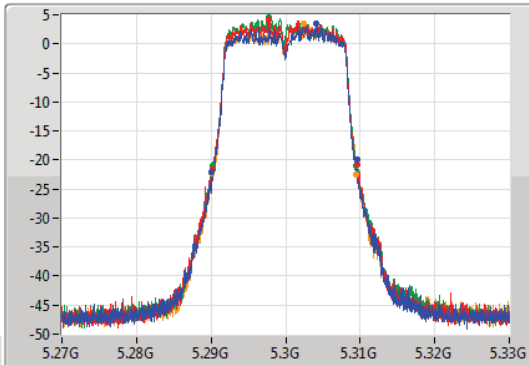

802.11a_Nss1,(6Mbps)_4TX

EBW

5300MHz

05/04/2020

CF
5.3GHz
Span
60MHz
RBW
300kHz
VBW
1MHz
Sweep Time
100ms
Detector Type
Peak

CF
5.3GHz
Span
48MHz
RBW
200kHz
VBW
1MHz
Sweep Time
100ms
Detector Type
Sample