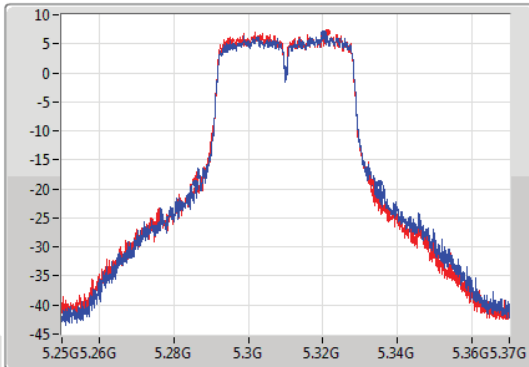

CF
5.31GHz
Span
96MHz
RBW
500kHz
VBW
2MHz
Sweep Time
100ms
Detector Type
Sample