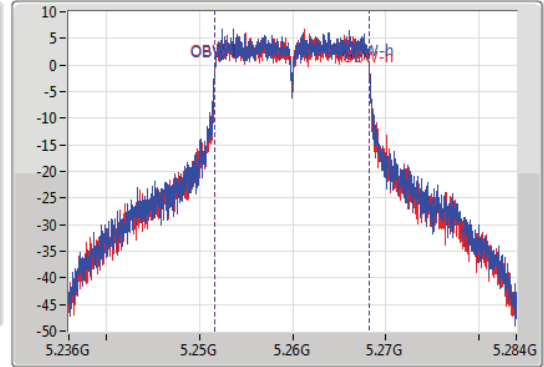

26dB(Hz)	Fl-26dB(Hz)	Fh-26dB(Hz)	OBW(Hz)	Fl-OBW(Hz)	Fh-OBW(Hz)	Limit(Hz)	Port
25.17M	5.24764G	5.27281G	16.624M	5.251628G	5.268252G	Inf	1
24.21M	5.2486G	5.27281G	16.624M	5.251652G	5.268276G	Inf	2

802.11a_Nss1,(6Mbps)_2TX

EBW

5300MHz

02/04/2020

CF
5.3GHz
Span
60MHz
RBW
300kHz
VBW
1MHz
Sweep Time
100ms
Detector Type
Peak