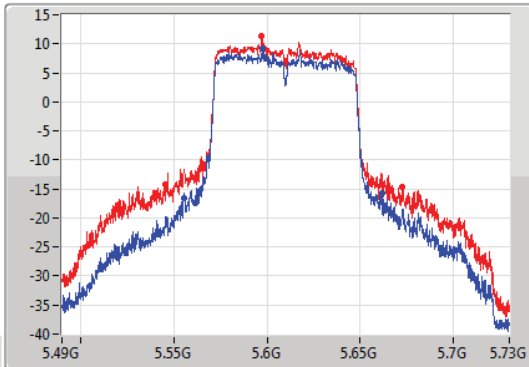

CF
5.61GHz
Span
192MHz
RBW
1MHz
VBW
3MHz
Sweep Time
100ms
Detector Type
Sample