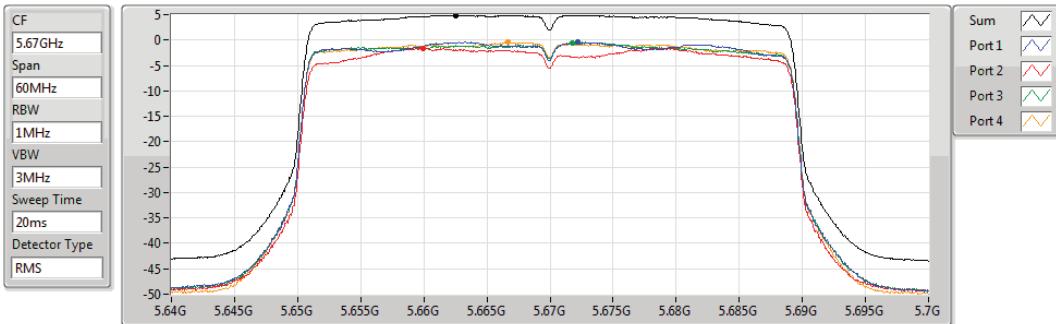

802.11ax HEW40_Nss1,(MCS0)_4TX

PSD

5670MHz

12/03/2020

Sum	PD	Port 1	Port 2	Port 3	Port 4
(dBm/RBW)	(dBm/RBW)	(dBm/RBW)	(dBm/RBW)	(dBm/RBW)	(dBm/RBW)
4.86	4.86	-0.42	-1.56	-0.50	-0.35