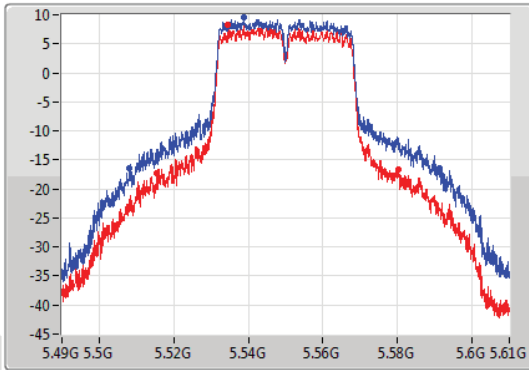

CF
5.55GHz
Span
96MHz
RBW
500kHz
VBW
2MHz
Sweep Time
100ms
Detector Type
Sample