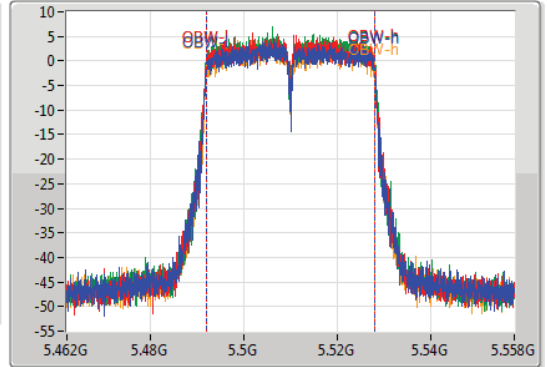

802.11ac VHT40_Nss1,(MCS0)_4TX

EBW

5510MHz

05/04/2020

CF
5.51GHz
Span
120MHz
RBW
500kHz
VBW
2MHz
Sweep Time
100ms
Detector Type
Peak

CF
5.51GHz
Span
96MHz
RBW
500kHz
VBW
2MHz
Sweep Time
100ms
Detector Type
Sample