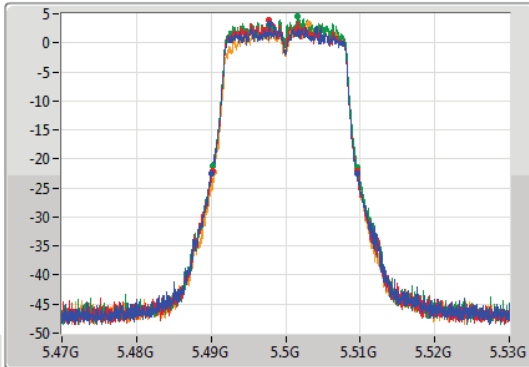

802.11a_Nss1,(6Mbps)_4TX

EBW

5500MHz

05/04/2020

CF
5.5GHz
Span
60MHz
RBW
300kHz
VBW
1MHz
Sweep Time
100ms
Detector Type
Peak

CF
5.5GHz
Span
48MHz
RBW
200kHz
VBW
1MHz
Sweep Time
100ms
Detector Type
Sample