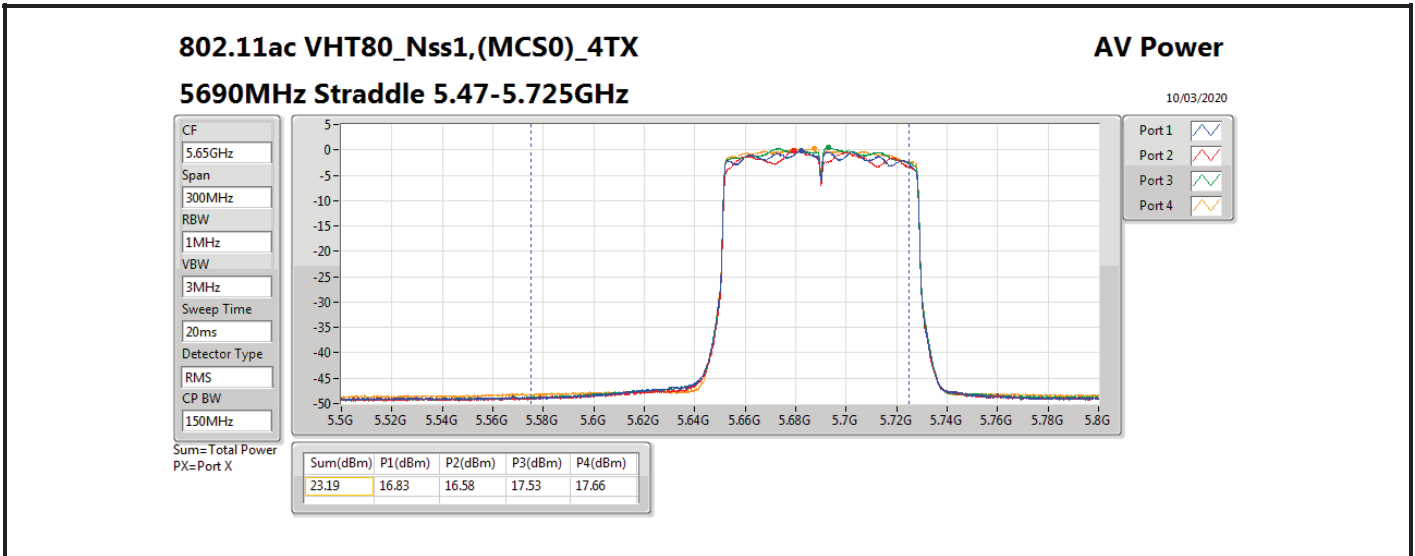

DG = Directional Gain; **Port X** = Port X output power

802.11ax HEW80_Nss1,(MCS0)_4TX

AV Power

5690MHz Straddle 5.47-5.725GHz

10/03/2020

CF
5.65GHz
Span
300MHz
RBW
1MHz
VBW
3MHz
Sweep Time
20ms
Detector Type
RMS
CP BW
150MHz