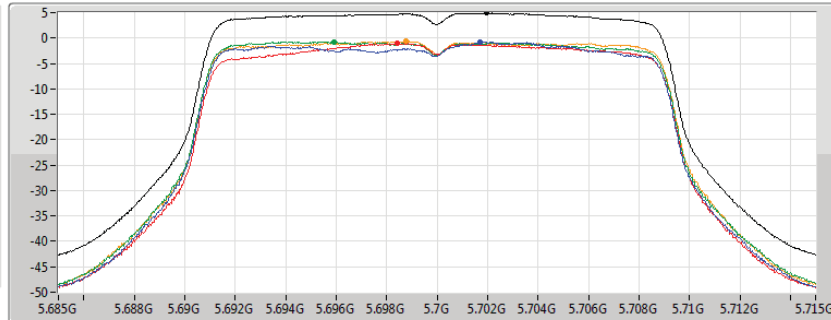

802.11ac VHT20_Nss1,(MCS0)_4TX

PSD

5700MHz

11/03/2020

CF
5.7GHz
Span
30MHz
RBW
1MHz
VBW
3MHz
Sweep Time
20ms
Detector Type
RMS

Sum
Port 1
Port 2
Port 3
Port 4

Sum	PD	Port 1	Port 2	Port 3	Port 4
(dBm/RBW)	(dBm/RBW)	(dBm/RBW)	(dBm/RBW)	(dBm/RBW)	(dBm/RBW)
4.93	4.93	-0.78	-1.07	-0.73	-0.61

802.11ac VHT20_Nss1,(MCS0)_4TX

PSD

5720MHz Straddle 5.47-5.725GHz

11/03/2020

CF
5.71GHz
Span
60MHz
RBW
1MHz
VBW
3MHz
Sweep Time
20ms
Detector Type
RMS