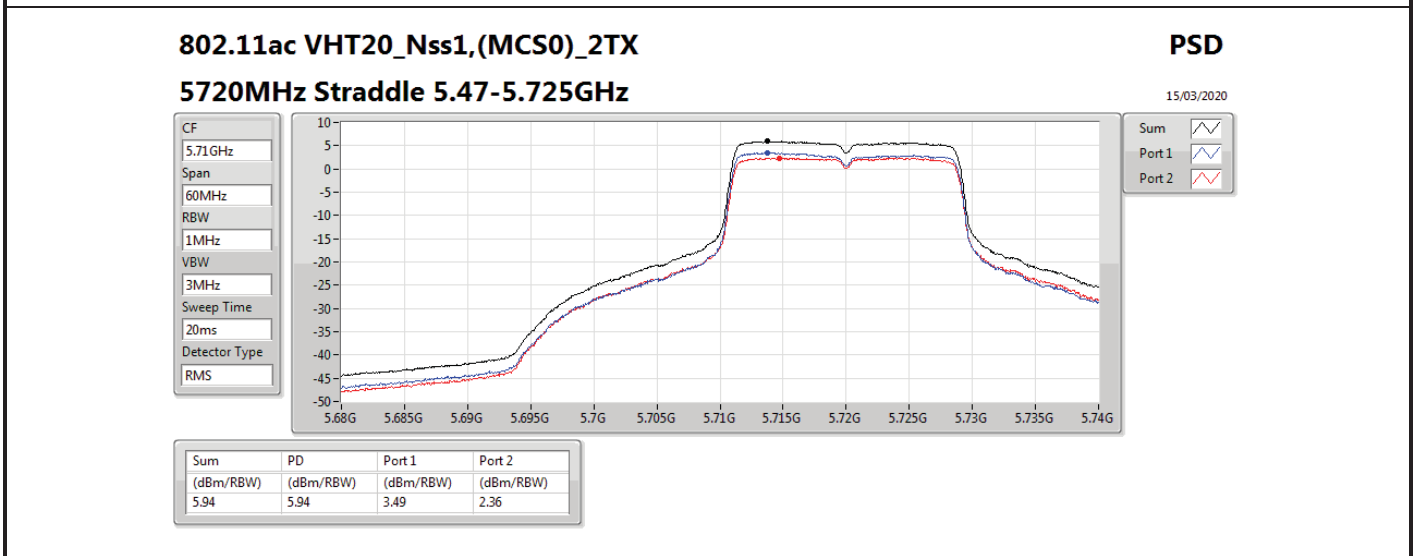

DG = Directional Gain; RBW = 500 kHz for 5.725-5.85GHz band / 1MHz for other band;

PD = trace bin-by-bin of each transmits port summing can be performed maximum power density; Port X = Port X power density;