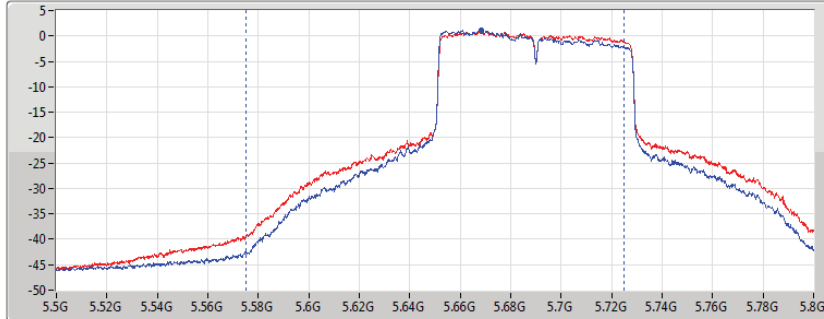

DG = Directional Gain; **Port X** = Port X output power

802.11ac VHT80_Nss1,(MCS0)_2TX

AV Power

5690MHz Straddle 5.47-5.725GHz_TnomVnom

02/04/2020

CF
5.65GHz
Span
300MHz
RBW
1MHz
VBW
3MHz
Sweep Time
20ms
Detector Type
RMS
CP BW
150MHz