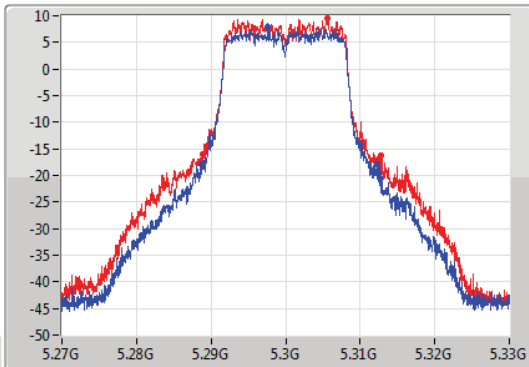

Port X-N dB = Port X 6dB down bandwidth for 5.725-5.85GHz band / 26dB down bandwidth for other band

Port X-OBW = Port X 99% occupied bandwidth;

802.11a_Nss1,(6Mbps)_2TX

EBW

5260MHz

02/04/2020

CF
5.26GHz
Span
60MHz
RBW
300kHz
VBW
1MHz
Sweep Time
100ms
Detector Type
Peak

802.11a_Nss1,(6Mbps)_2TX

EBW

5300MHz

02/04/2020

CF
5.3GHz
Span
60MHz
RBW
300kHz
VBW
1MHz
Sweep Time
100ms
Detector Type
Peak

CF
5.3GHz
Span
48MHz
RBW
200kHz
VBW
1MHz
Sweep Time
100ms
Detector Type
Sample

26dB(Hz)	Fl-26dB(Hz)	Fh-26dB(Hz)	OBW(Hz)	Fl-OBW(Hz)	Fh-OBW(Hz)	Limit(Hz)	Port
23.58M	5.28872G	5.3123G	16.528M	5.291676G	5.308204G	Inf	1
23.94M	5.28881G	5.31275G	16.552M	5.291676G	5.308228G	Inf	2