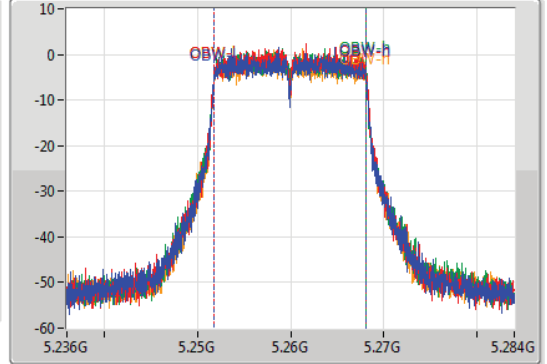

802.11a_Nss1,(6Mbps)_4TX

EBW

5260MHz

05/04/2020

CF
5.26GHz
Span
60MHz
RBW
300kHz
VBW
1MHz
Sweep Time
100ms
Detector Type
Peak

CF
5.26GHz
Span
48MHz
RBW
200kHz
VBW
1MHz
Sweep Time
100ms
Detector Type
Sample

Port 1
Port 2
Port 3
Port 4

26dB(Hz)	Fl-26dB(Hz)	Fh-26dB(Hz)	OBW(Hz)	Fl-OBW(Hz)	Fh-OBW(Hz)	Limit(Hz)	Port
19.35M	5.2501G	5.26945G	16.36M	5.251772G	5.268132G	Inf	1
19.26M	5.25028G	5.26954G	16.384M	5.251772G	5.268156G	Inf	2
19.38M	5.25022G	5.2696G	16.384M	5.251772G	5.268156G	Inf	3
19.29M	5.25016G	5.26945G	16.384M	5.251772G	5.268156G	Inf	4

802.11a_Nss1,(6Mbps)_4TX

EBW

5300MHz

05/04/2020

CF
5.3GHz
Span
60MHz
RBW
300kHz
VBW
1MHz
Sweep Time
100ms
Detector Type
Peak

CF
5.3GHz
Span
48MHz
RBW
200kHz
VBW
1MHz
Sweep Time
100ms
Detector Type
Sample

Port 1
Port 2
Port 3
Port 4

26dB(Hz)	Fl-26dB(Hz)	Fh-26dB(Hz)	OBW(Hz)	Fl-OBW(Hz)	Fh-OBW(Hz)	Limit(Hz)	Port
19.47M	5.29013G	5.3096G	16.36M	5.291772G	5.308132G	Inf	1
19.38M	5.29022G	5.3096G	16.36M	5.291772G	5.308132G	Inf	2
19.32M	5.29019G	5.30951G	16.384M	5.291748G	5.308132G	Inf	3
19.44M	5.29007G	5.30951G	16.384M	5.291772G	5.308156G	Inf	4