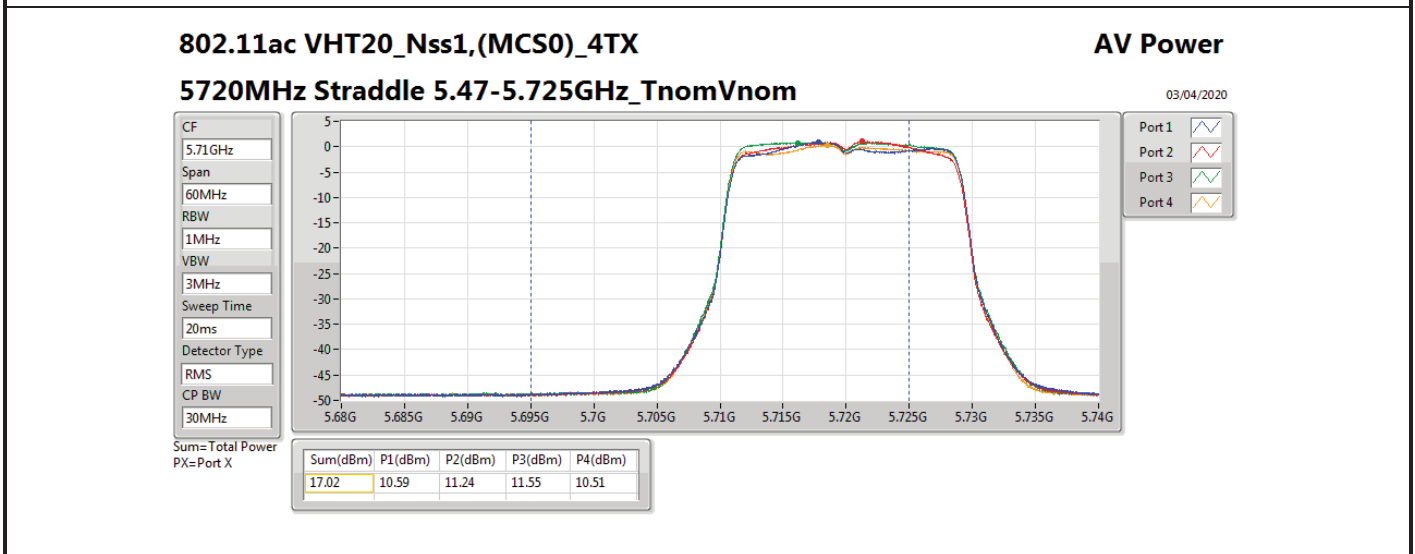

DG = Directional Gain; Port X = Port X output power

**MAX. E.I.R.P. At Any Elevation Angle Above 30 Degrees Result
_Non Beamforming_Outdoor_Sample 3_Radio 1**

Appendix B.7.1

Summary

Mode	Total Power (dBm)	Total Power (W)	EIRP (dBm)	EIRP (W)
5.15-5.25GHz	-	-	-	-
802.11ac VHT80+80_Nss1,(MCS0)_2TX(Port1&Port2)	16.94	0.04943	20.87	0.12218
802.11ax HEW80+80_Nss1,(MCS0)_2TX(Port1&Port2)	16.99	0.05000	20.92	0.12359