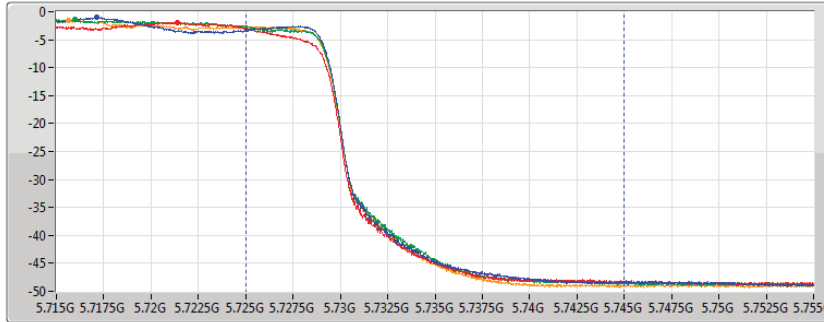

Port 1
Port 2
Port 3
Port 4

Sum=Total Power
PX=Port X

Sum(dBm)	P1(dBm)	P2(dBm)	P3(dBm)	P4(dBm)
8.49	2.95	1.51	2.53	2.77