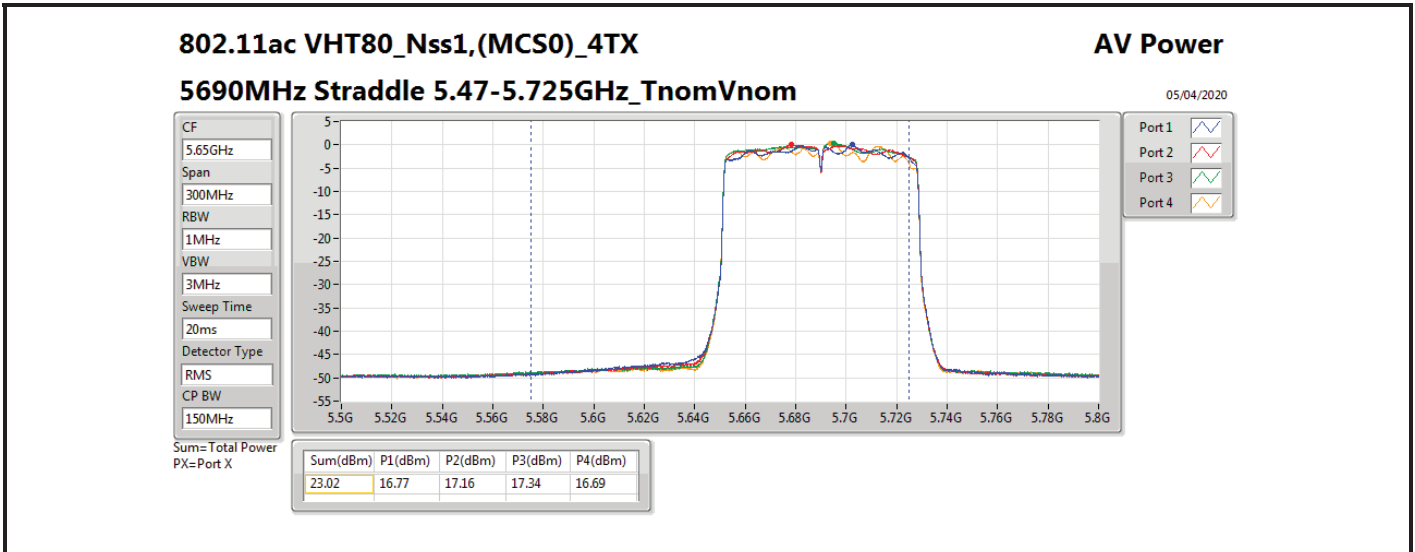

DG = Directional Gain; **Port X** = Port X output power

802.11ax HEW80_Nss1,(MCS0)_4TX

AV Power

5690MHz Straddle 5.47-5.725GHz_TnomVnom

05/04/2020

CF
5.65GHz
Span
300MHz
RBW
1MHz
VBW
3MHz
Sweep Time
20ms
Detector Type
RMS
CP BW
150MHz