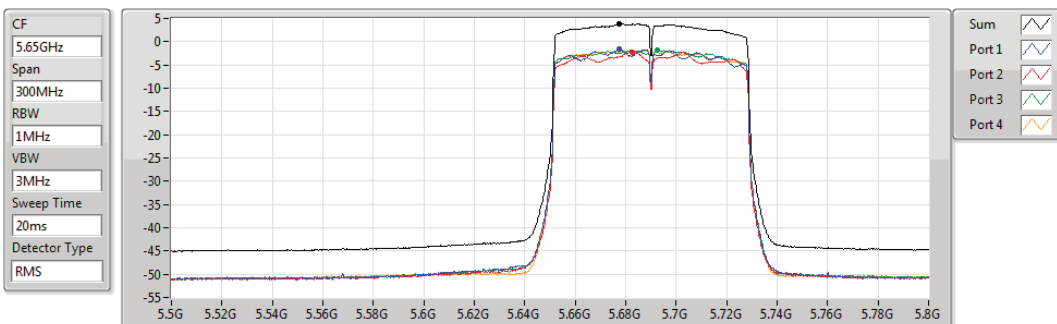

802.11ac VHT80_Nss1,(MCS0)_4TX

PSD

5690MHz Straddle 5.47-5.725GHz

12/03/2020

Sum	PD	Port 1	Port 2	Port 3	Port 4
(dBm/RBW)	(dBm/RBW)	(dBm/RBW)	(dBm/RBW)	(dBm/RBW)	(dBm/RBW)
3.78	3.78	-1.61	-2.22	-1.79	-1.87