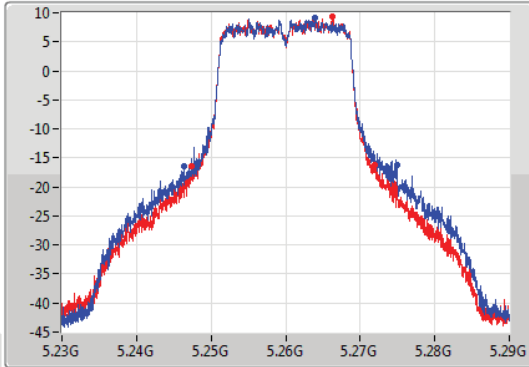

802.11ac VHT20_Nss1,(MCS0)_2TX

EBW

5260MHz

02/04/2020

CF
5.26GHz
Span
60MHz
RBW
300kHz
VBW
1MHz
Sweep Time
100ms
Detector Type
Peak

CF
5.26GHz
Span
48MHz
RBW
200kHz
VBW
1MHz
Sweep Time
100ms
Detector Type
Sample