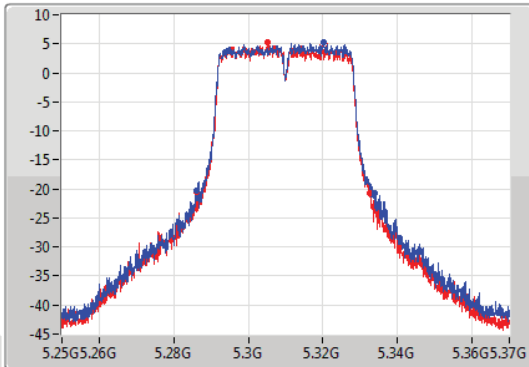

CF
5.31GHz
Span
96MHz
RBW
500kHz
VBW
2MHz
Sweep Time
100ms
Detector Type
Sample