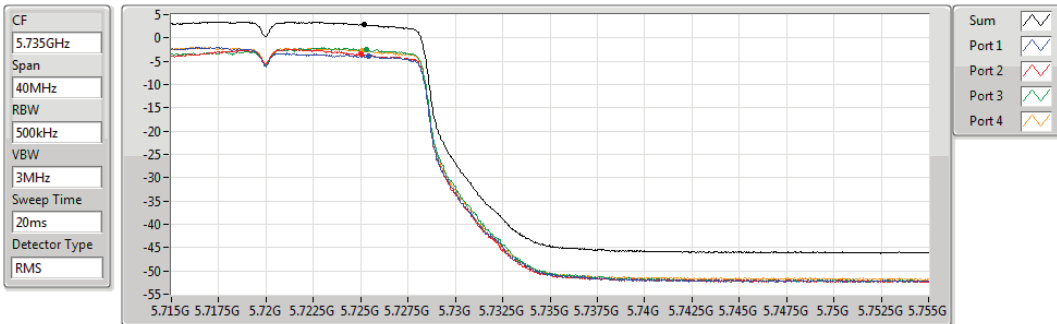

802.11a_Nss1,(6Mbps)_4TX
5720MHz Straddle 5.725-5.85GHz

PSD

11/03/2020

Sum	PD	Port 1	Port 2	Port 3	Port 4
(dBm/RBW)	(dBm/RBW)	(dBm/RBW)	(dBm/RBW)	(dBm/RBW)	(dBm/RBW)
2.85	2.85	-3.90	-3.53	-2.45	-2.67