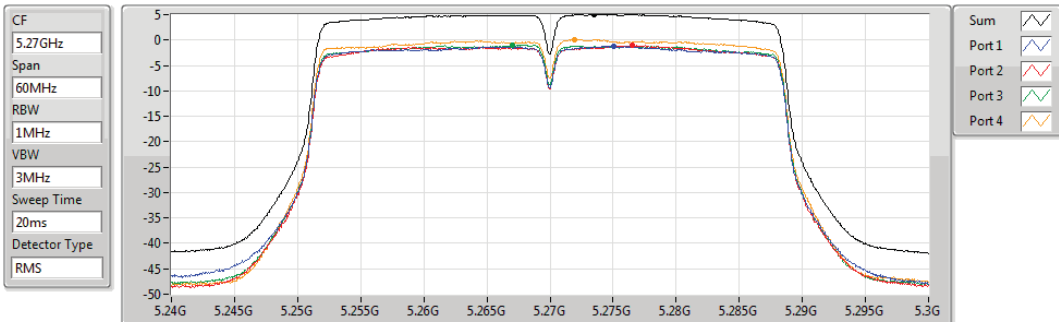

5270MHz

12/03/2020

Sum	PD	Port 1	Port 2	Port 3	Port 4
(dBm/RBW)	(dBm/RBW)	(dBm/RBW)	(dBm/RBW)	(dBm/RBW)	(dBm/RBW)
5.00	5.00	-1.21	-1.05	-0.97	0.15

802.11ac VHT40_Nss1,(MCS0)_4TX

PSD