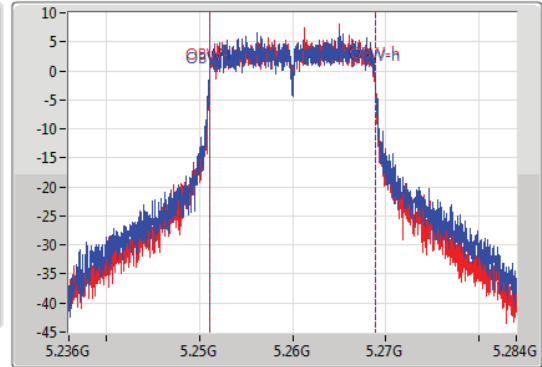

802.11ac VHT20_Nss1,(MCS0)_2TX

EBW

5260MHz

02/04/2020

CF
5.26GHz
Span
60MHz
RBW
300kHz
VBW
1MHz
Sweep Time
100ms
Detector Type
Peak

CF
5.26GHz
Span
48MHz
RBW
200kHz
VBW
1MHz
Sweep Time
100ms
Detector Type
Sample