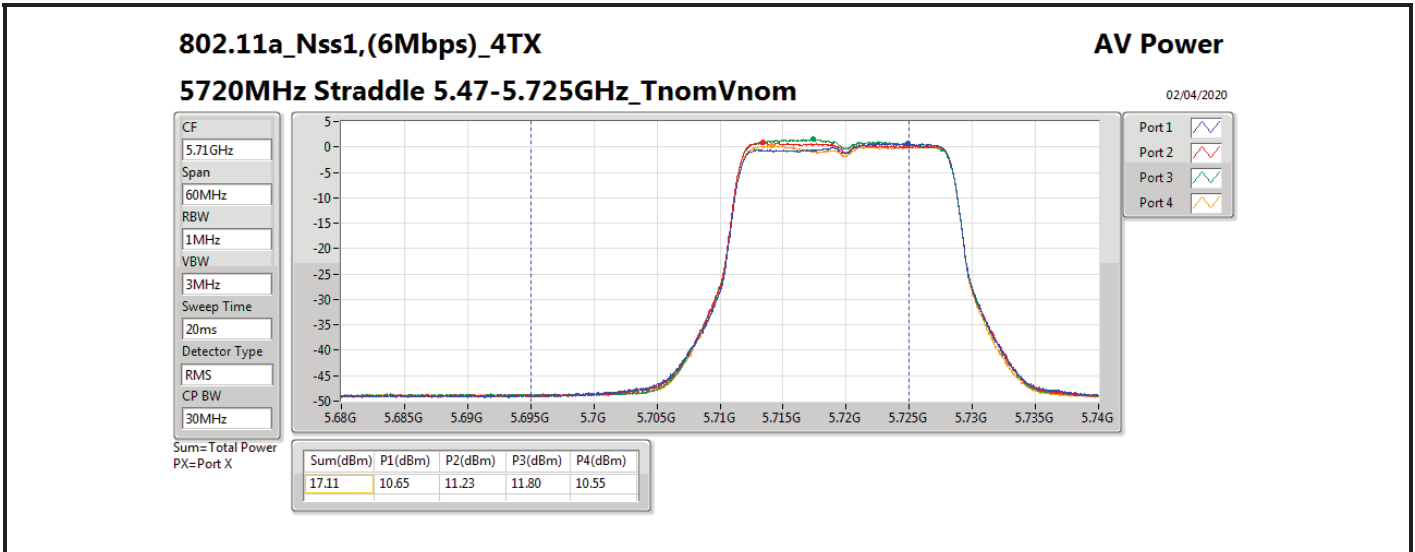

DG = Directional Gain; Port X = Port X output power

**MAX. E.I.R.P. At Any Elevation Angle Above 30 Degrees Result
_Non Beamforming_Outdoor_Sample 3_Radio 1**

Appendix B.7.1

Summary

Mode	Total Power (dBm)	Total Power (W)	EIRP (dBm)	EIRP (W)
5.15-5.25GHz	-	-	-	-
802.11ac VHT80+80_Nss1,(MCS0)_2TX(Port1&Port2)	16.94	0.04943	20.87	0.12218
802.11ax HEW80+80_Nss1,(MCS0)_2TX(Port1&Port2)	16.99	0.05000	20.92	0.12359