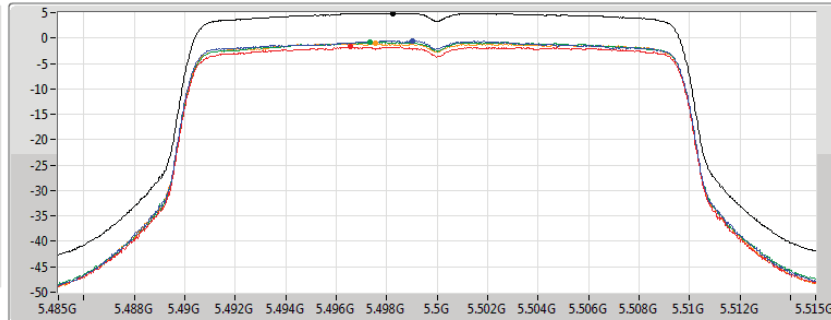

802.11ax HEW20_Nss1,(MCS0)_4TX

PSD

5500MHz

11/03/2020

CF
5.5GHz
Span
30MHz
RBW
1MHz
VBW
3MHz
Sweep Time
20ms
Detector Type
RMS

Sum
Port 1
Port 2
Port 3
Port 4

Sum	PD	Port 1	Port 2	Port 3	Port 4
(dBm/RBW)	(dBm/RBW)	(dBm/RBW)	(dBm/RBW)	(dBm/RBW)	(dBm/RBW)
4.89	4.89	-0.49	-1.75	-0.70	-1.09