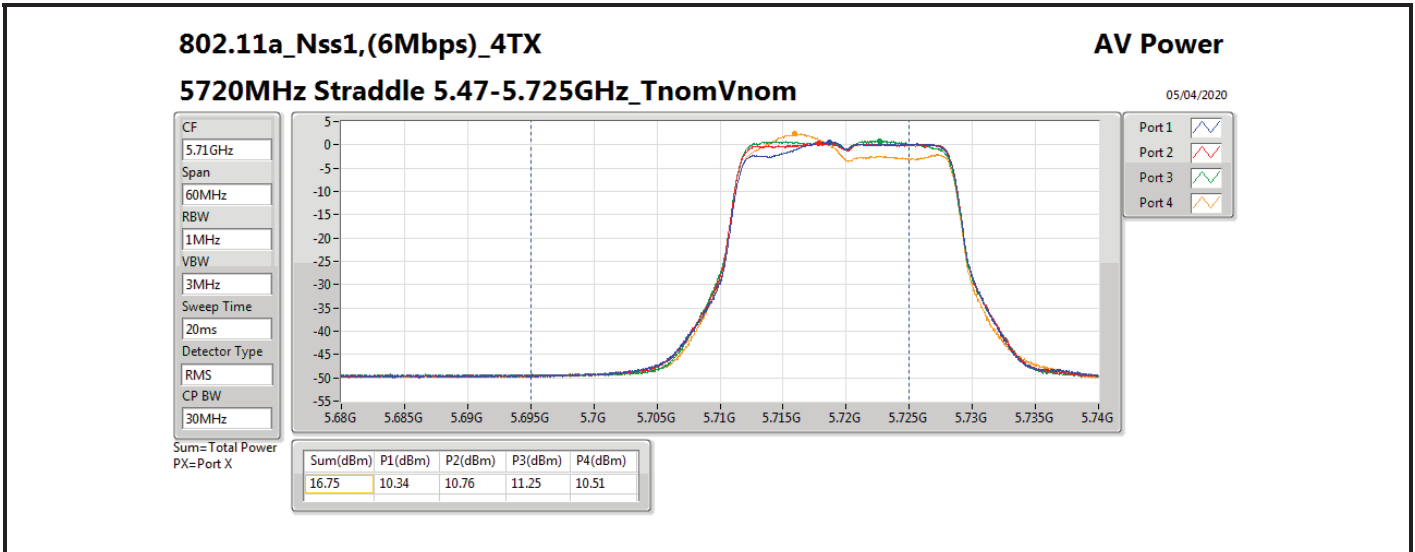

DG = Directional Gain; **Port X** = Port X output power

802.11ax HEW80_Nss1,(MCS0)_4TX

AV Power

5690MHz Straddle 5.47-5.725GHz_TnomVnom

05/04/2020

CF
5.65GHz
Span
300MHz
RBW
1MHz
VBW
3MHz
Sweep Time
20ms
Detector Type
RMS
CP BW
150MHz