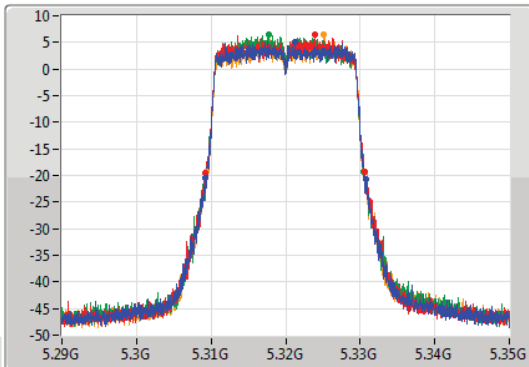

802.11ax HEW20_Nss1,(MCS0)_4TX

EBW

5320MHz

05/04/2020

CF
5.32GHz
Span
60MHz
RBW
300kHz
VBW
1MHz
Sweep Time
100ms
Detector Type
Peak

CF
5.32GHz
Span
48MHz
RBW
200kHz
VBW
1MHz
Sweep Time
100ms
Detector Type
Sample