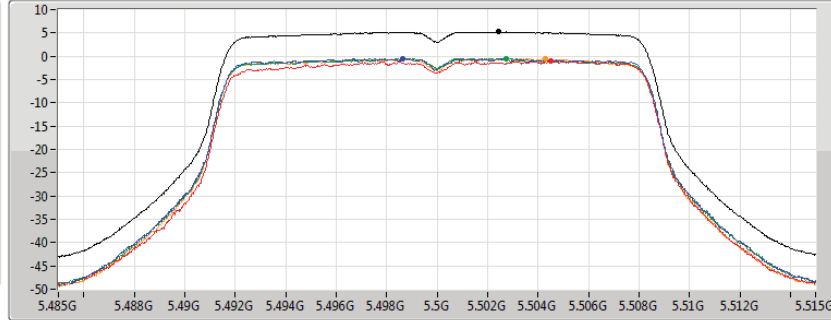

802.11a_Nss1,(6Mbps)_4TX

PSD

5500MHz

11/03/2020

CF
5.5GHz
Span
30MHz
RBW
1MHz
VBW
3MHz
Sweep Time
20ms
Detector Type
RMS

Sum
Port 1
Port 2
Port 3
Port 4

Sum	PD	Port 1	Port 2	Port 3	Port 4
(dBm/RBW)	(dBm/RBW)	(dBm/RBW)	(dBm/RBW)	(dBm/RBW)	(dBm/RBW)
5.21	5.21	-0.52	-1.02	-0.46	-0.44