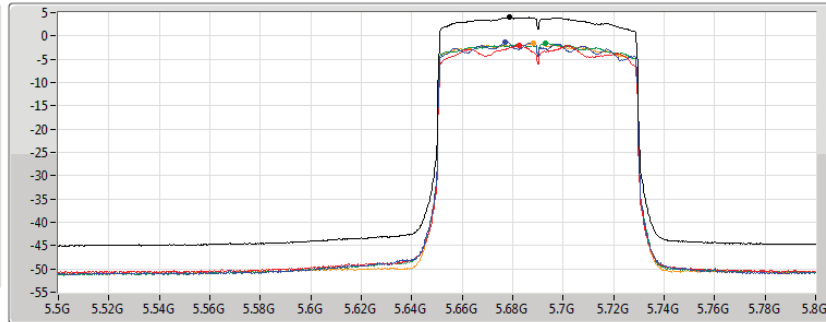

Sum
Port 1
Port 2
Port 3
Port 4

Sum	PD	Port 1	Port 2	Port 3	Port 4
(dBm/RBW)	(dBm/RBW)	(dBm/RBW)	(dBm/RBW)	(dBm/RBW)	(dBm/RBW)
3.97	3.97	-1.34	-1.93	-1.52	-1.65

802.11ax HEW80_Nss1,(MCS0)_4TX

PSD

5690MHz Straddle 5.725-5.85GHz

12/03/2020

CF
5.735GHz
Span
40MHz
RBW
500kHz
VBW
3MHz
Sweep Time
20ms
Detector Type
RMS