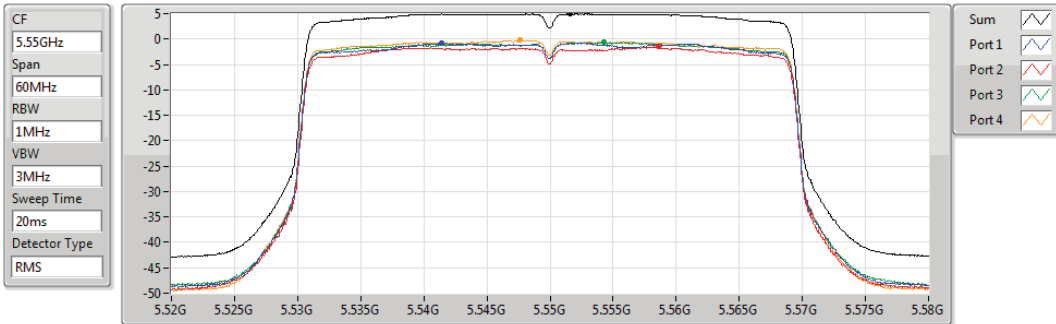

802.11ax HEW40_Nss1,(MCS0)_4TX

PSD

5550MHz

12/03/2020

Sum	PD	Port 1	Port 2	Port 3	Port 4
(dBm/RBW)	(dBm/RBW)	(dBm/RBW)	(dBm/RBW)	(dBm/RBW)	(dBm/RBW)
4.97	4.97	-0.76	-1.55	-0.60	-0.23