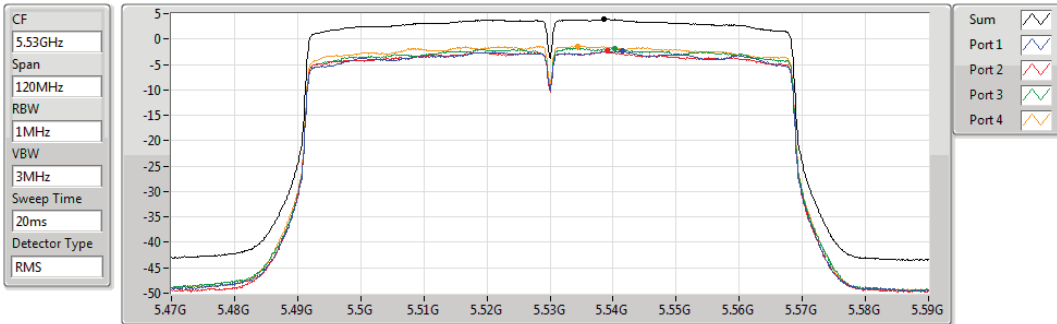

PSD

5530MHz

12/03/2020

Sum	PD	Port 1	Port 2	Port 3	Port 4
(dBm/RBW)	(dBm/RBW)	(dBm/RBW)	(dBm/RBW)	(dBm/RBW)	(dBm/RBW)
3.91	3.91	-2.41	-2.41	-1.87	-1.40

802.11ac VHT80_Nss1,(MCS0)_4TX

PSD

5610MHz

12/03/2020