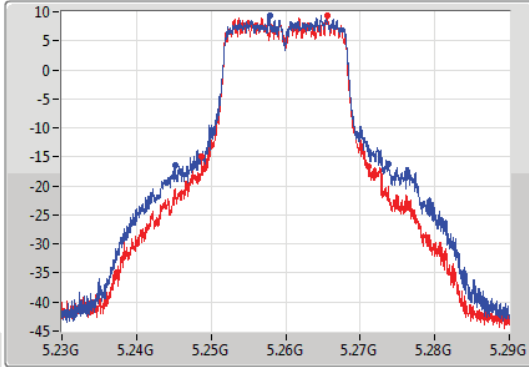

Port X-N dB = Port X 6dB down bandwidth for 5.725-5.85GHz band / 26dB down bandwidth for other band

Port X-OBW = Port X 99% occupied bandwidth;

802.11a_Nss1,(6Mbps)_2TX

EBW

5260MHz

02/04/2020

CF
5.26GHz
Span
60MHz
RBW
300kHz
VBW
1MHz
Sweep Time
100ms
Detector Type
Peak