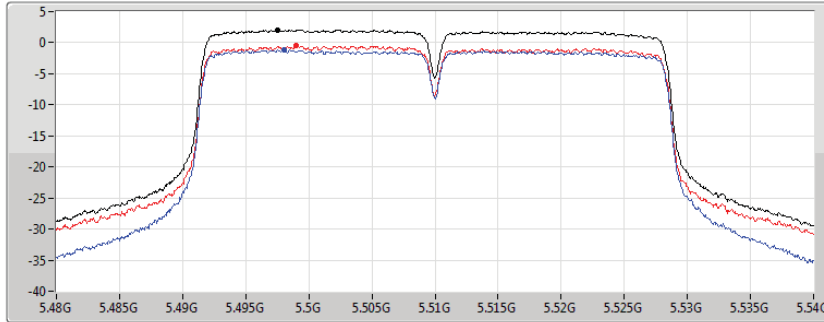

802.11ac VHT40_Nss1,(MCS0)_2TX

PSD

5510MHz

15/03/2020

CF
5.51GHz
Span
60MHz
RBW
1MHz
VBW
3MHz
Sweep Time
20ms
Detector Type
RMS

Sum
Port 1
Port 2

Sum	PD	Port 1	Port 2
(dBm/RBW)	(dBm/RBW)	(dBm/RBW)	(dBm/RBW)
2.08	2.08	-1.21	-0.48