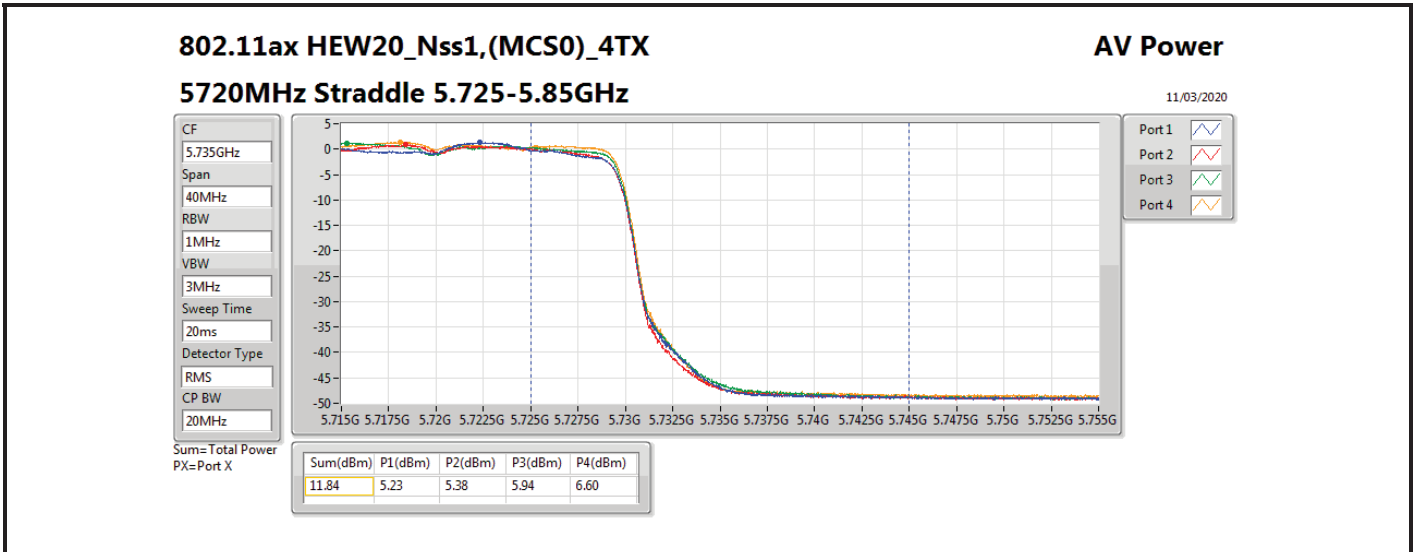

DG = Directional Gain; **Port X** = Port X output power

802.11ax HEW80_Nss1,(MCS0)_4TX
5690MHz Straddle 5.47-5.725GHz

AV Power

12/03/2020

CF
5.65GHz
Span
300MHz
RBW
1MHz
VBW
3MHz
Sweep Time
20ms
Detector Type
RMS
CP BW
150MHz