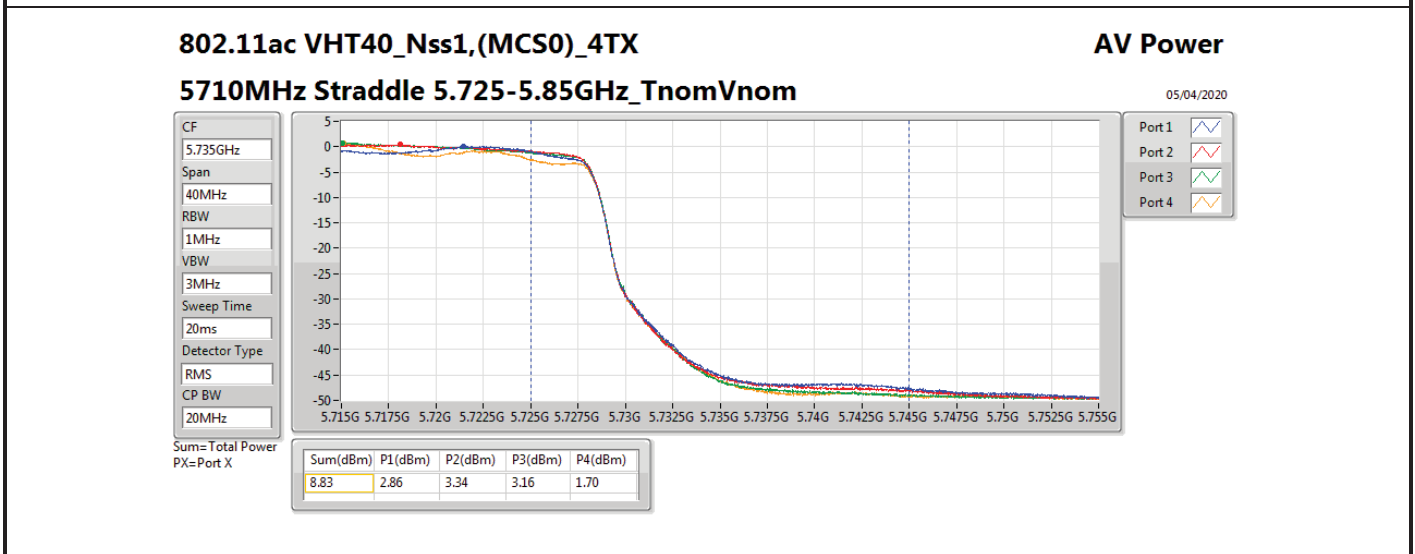

DG = Directional Gain; **Port X** = Port X output power

802.11ax HEW80_Nss1,(MCS0)_4TX

AV Power

5690MHz Straddle 5.47-5.725GHz_TnomVnom

05/04/2020

CF
5.65GHz
Span
300MHz
RBW
1MHz
VBW
3MHz
Sweep Time
20ms
Detector Type
RMS
CP BW
150MHz