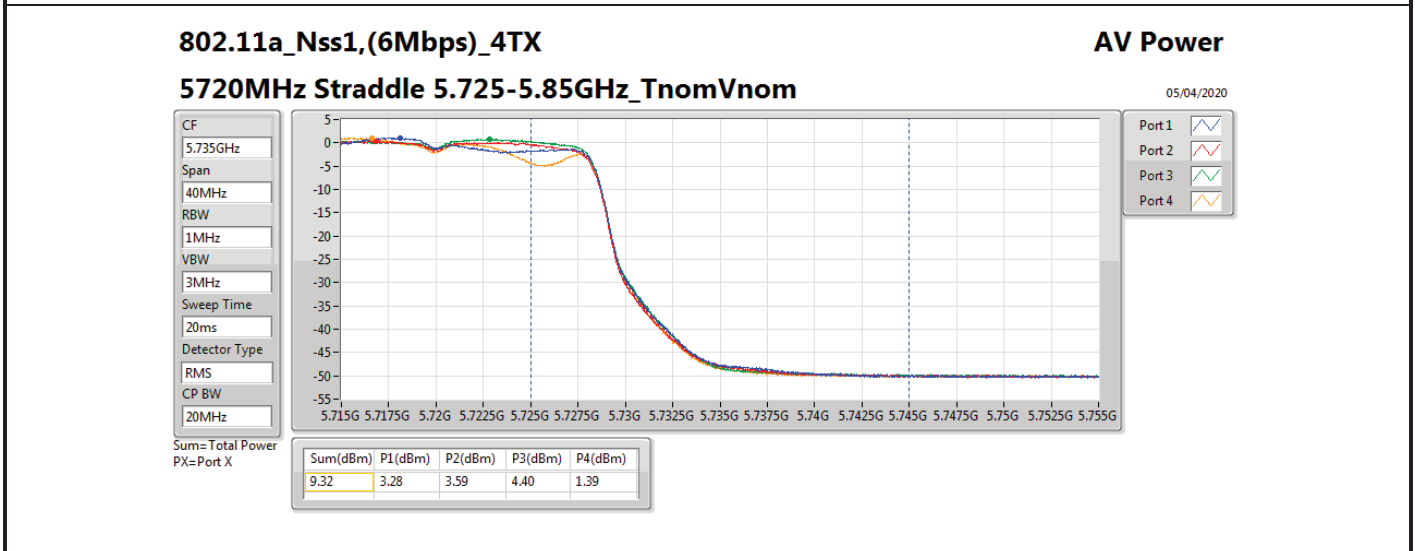

DG = Directional Gain; **Port X** = Port X output power

802.11ax HEW80_Nss1,(MCS0)_4TX

AV Power

5690MHz Straddle 5.47-5.725GHz_TnomVnom

05/04/2020

CF
5.65GHz
Span
300MHz
RBW
1MHz
VBW
3MHz
Sweep Time
20ms
Detector Type
RMS
CP BW
150MHz