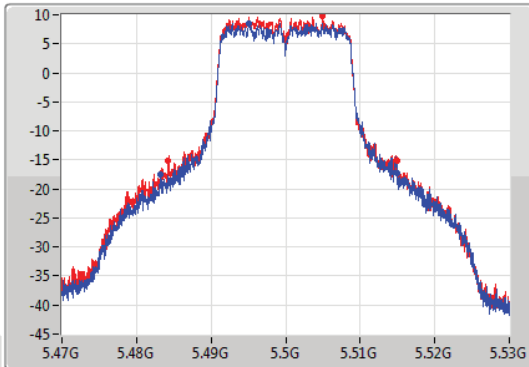

CF
5.5GHz
Span
48MHz
RBW
200kHz
VBW
1MHz
Sweep Time
100ms
Detector Type
Sample