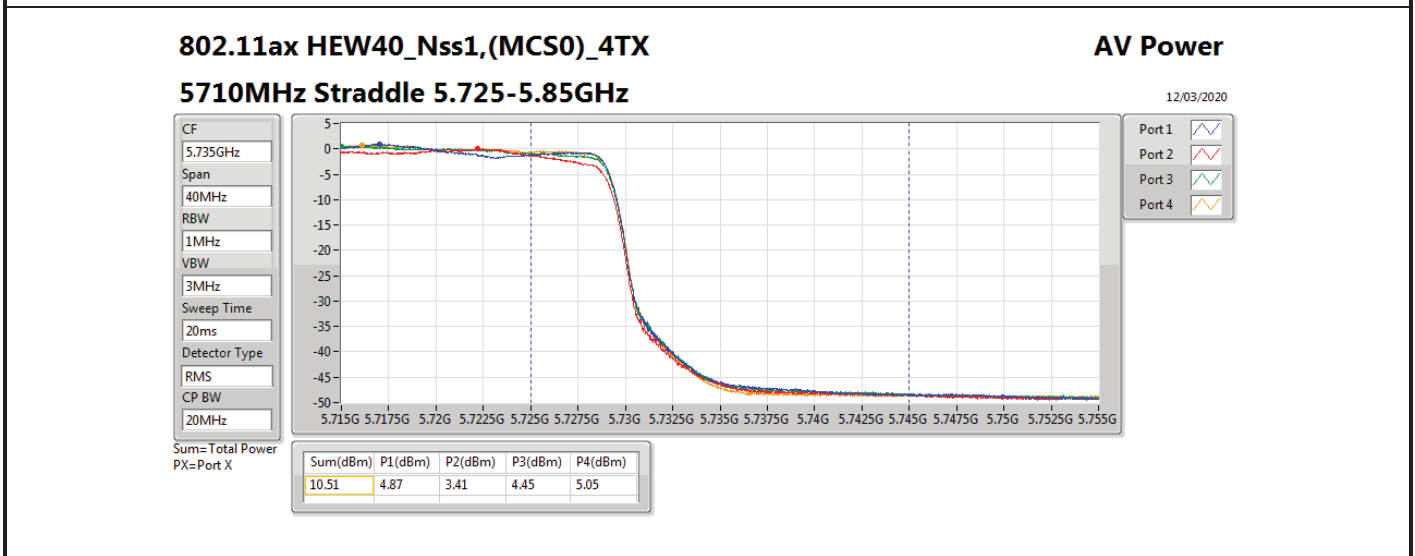

DG = Directional Gain; **Port X** = Port X output power

802.11ax HEW80_Nss1,(MCS0)_4TX
5690MHz Straddle 5.47-5.725GHz

AV Power

12/03/2020

CF
5.65GHz
Span
300MHz
RBW
1MHz
VBW
3MHz
Sweep Time
20ms
Detector Type
RMS
CP BW
150MHz