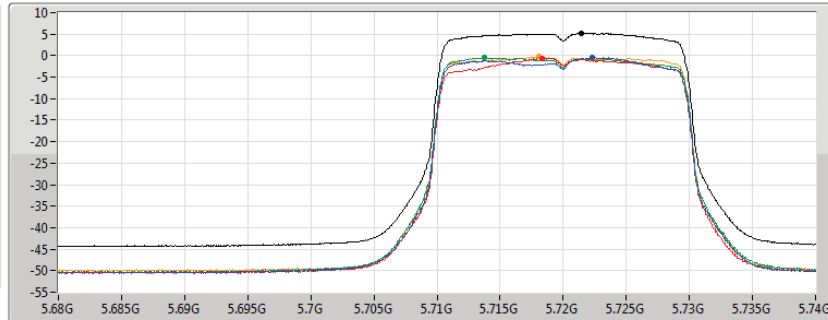

Sum
Port 1
Port 2
Port 3
Port 4

Sum	PD	Port 1	Port 2	Port 3	Port 4
(dBm/RBW)	(dBm/RBW)	(dBm/RBW)	(dBm/RBW)	(dBm/RBW)	(dBm/RBW)
5.19	5.19	-0.48	-0.58	-0.52	-0.25

802.11ax HEW20_Nss1,(MCS0)_4TX

PSD

5720MHz Straddle 5.725-5.85GHz

11/03/2020

CF
5.735GHz
Span
40MHz
RBW
500kHz
VBW
3MHz
Sweep Time
20ms
Detector Type
RMS