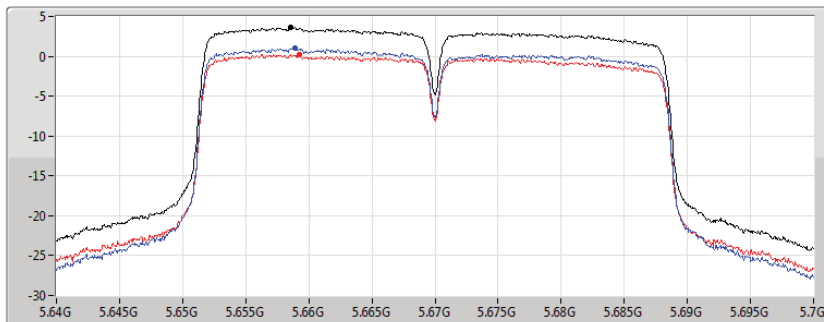

Sum
Port 1
Port 2

Sum	PD	Port 1	Port 2
(dBm/RBW)	(dBm/RBW)	(dBm/RBW)	(dBm/RBW)
3.58	3.58	1.01	0.19