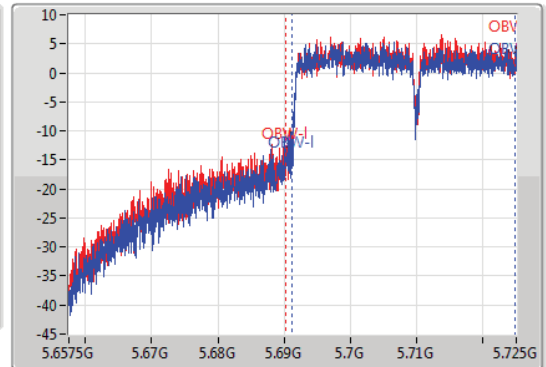

EBW

5710MHz Straddle 5.47-5.725GHz

02/04/2020

CF
5.69125GHz
Span
67.5MHz
RBW
500kHz
VBW
2MHz
Sweep Time
100ms
Detector Type
Peak

CF
5.69125GHz
Span
67.5MHz
RBW
300kHz
VBW
1MHz
Sweep Time
100ms
Detector Type
Sample