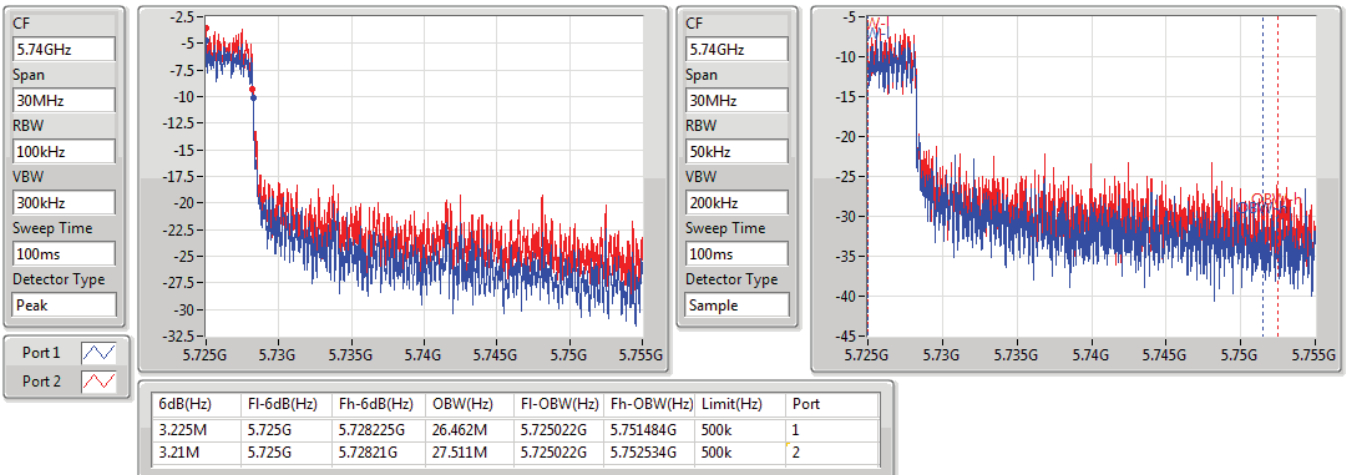

EBW

5690MHz Straddle 5.47-5.725GHz

02/04/2020

802.11ac VHT80_Nss1,(MCS0)_2TX

EBW

5690MHz Straddle 5.725-5.85GHz

02/04/2020

Average Power
Non-Beamforming Indoor Sample 1 Radio 1