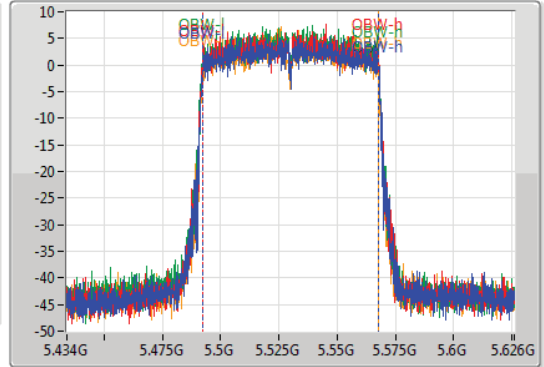

802.11ac VHT80_Nss1,(MCS0)_4TX

EBW

5530MHz

05/04/2020

CF
5.53GHz
Span
240MHz
RBW
1MHz
VBW
3MHz
Sweep Time
100ms
Detector Type
Peak

CF
5.53GHz
Span
192MHz
RBW
1MHz
VBW
3MHz
Sweep Time
100ms
Detector Type
Sample