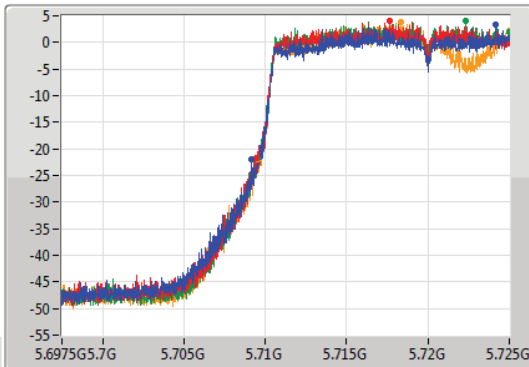

802.11ax HEW20_Nss1,(MCS0)_4TX

EBW

5720MHz Straddle 5.47-5.725GHz

05/04/2020

CF
5.71125GHz
Span
27.5MHz
RBW
200kHz
VBW
1MHz
Sweep Time
100ms
Detector Type
Peak

CF
5.71125GHz
Span
27.5MHz
RBW
200kHz
VBW
1MHz
Sweep Time
100ms
Detector Type
Sample