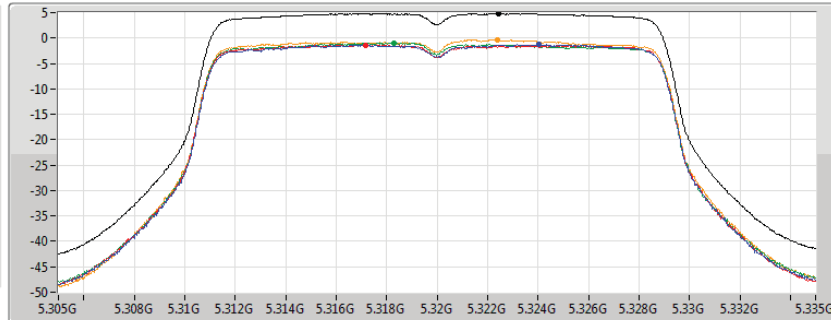

802.11ac VHT20_Nss1,(MCS0)_4TX

PSD

5320MHz

11/03/2020

CF
5.32GHz
Span
30MHz
RBW
1MHz
VBW
3MHz
Sweep Time
20ms
Detector Type
RMS

Sum
Port 1
Port 2
Port 3
Port 4

Sum	PD	Port 1	Port 2	Port 3	Port 4
(dBm/RBW)	(dBm/RBW)	(dBm/RBW)	(dBm/RBW)	(dBm/RBW)	(dBm/RBW)
4.84	4.84	-1.30	-1.38	-0.96	-0.29