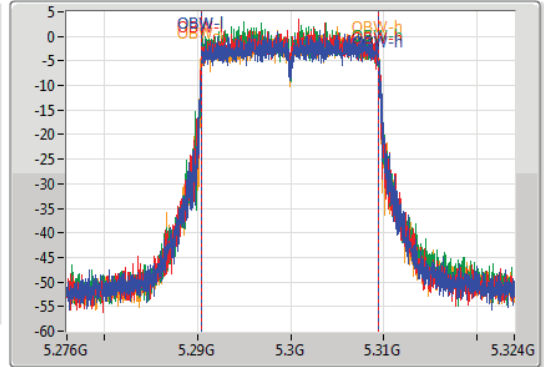

802.11ax HEW20_Nss1,(MCS0)_4TX

EBW

5300MHz

05/04/2020

CF
5.3GHz
Span
60MHz
RBW
300kHz
VBW
1MHz
Sweep Time
100ms
Detector Type
Peak

CF
5.3GHz
Span
48MHz
RBW
200kHz
VBW
1MHz
Sweep Time
100ms
Detector Type
Sample