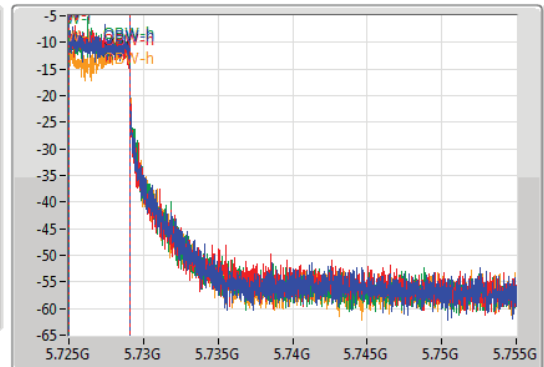

802.11ax HEW40_Nss1,(MCS0)_4TX

EBW

5710MHz Straddle 5.725-5.85GHz

05/04/2020

CF
5.74GHz
Span
30MHz
RBW
100kHz
VBW
300kHz
Sweep Time
100ms
Detector Type
Peak

CF
5.74GHz
Span
30MHz
RBW
50kHz
VBW
200kHz
Sweep Time
100ms
Detector Type
Sample