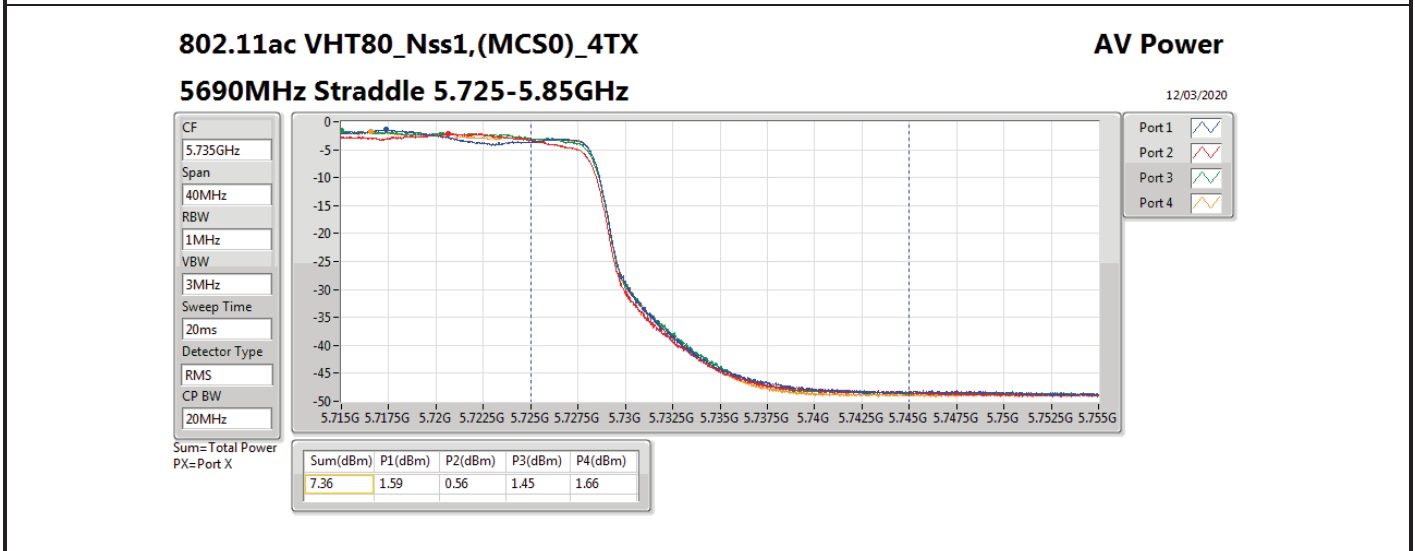

DG = Directional Gain; **Port X** = Port X output power

802.11ax HEW80_Nss1,(MCS0)_4TX
5690MHz Straddle 5.47-5.725GHz

AV Power

12/03/2020

CF
5.65GHz
Span
300MHz
RBW
1MHz
VBW
3MHz
Sweep Time
20ms
Detector Type
RMS
CP BW
150MHz