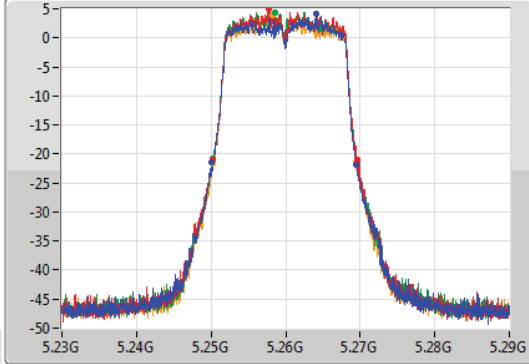

Port X-N dB = Port X 6dB down bandwidth for 5.725-5.85GHz band / 26dB down bandwidth for other band
 Port X-OBW = Port X 99% occupied bandwidth;

802.11a_Nss1,(6Mbps)_4TX

EBW

5260MHz

05/04/2020

CF
5.26GHz
Span
60MHz
RBW
300kHz
VBW
1MHz
Sweep Time
100ms
Detector Type
Peak