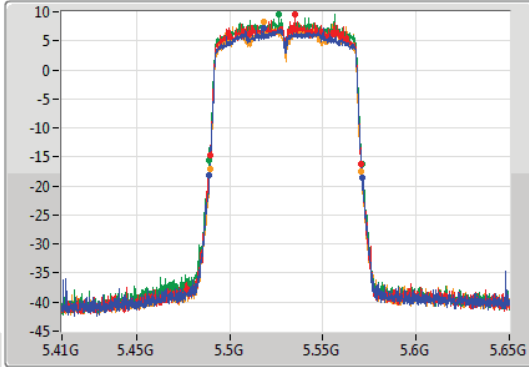

802.11ac VHT80_Nss1,(MCS0)_4TX

EBW

5530MHz

05/04/2020

CF
5.53GHz
Span
240MHz
RBW
1MHz
VBW
3MHz
Sweep Time
100ms
Detector Type
Peak

CF
5.53GHz
Span
192MHz
RBW
1MHz
VBW
3MHz
Sweep Time
100ms
Detector Type
Sample