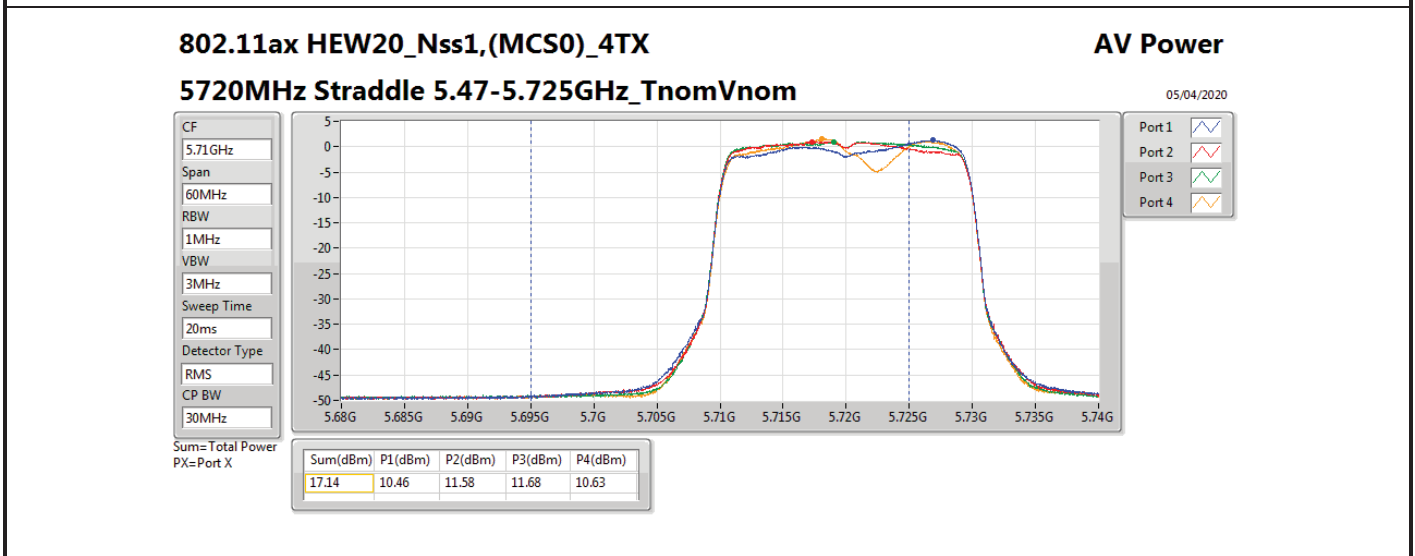

DG = Directional Gain; **Port X** = Port X output power

802.11ax HEW80_Nss1,(MCS0)_4TX

AV Power

5690MHz Straddle 5.47-5.725GHz_TnomVnom

05/04/2020

CF
5.65GHz
Span
300MHz
RBW
1MHz
VBW
3MHz
Sweep Time
20ms
Detector Type
RMS
CP BW
150MHz