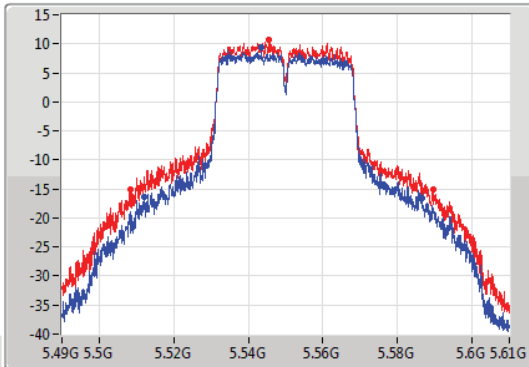

CF
5.55GHz
Span
96MHz
RBW
500kHz
VBW
2MHz
Sweep Time
100ms
Detector Type
Sample