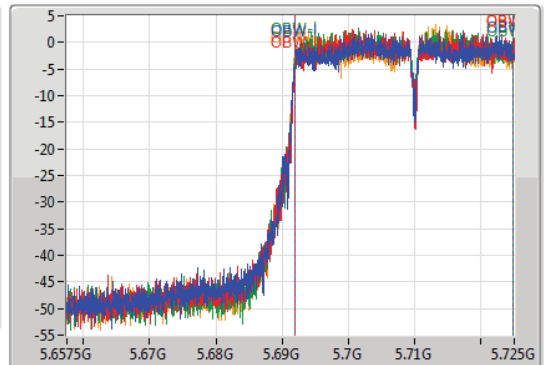

802.11ac VHT40_Nss1,(MCS0)_4TX

EBW

5710MHz Straddle 5.47-5.725GHz

05/04/2020

CF
5.69125GHz
Span
67.5MHz
RBW
500kHz
VBW
2MHz
Sweep Time
100ms
Detector Type
Peak

CF
5.69125GHz
Span
67.5MHz
RBW
300kHz
VBW
1MHz
Sweep Time
100ms
Detector Type
Sample