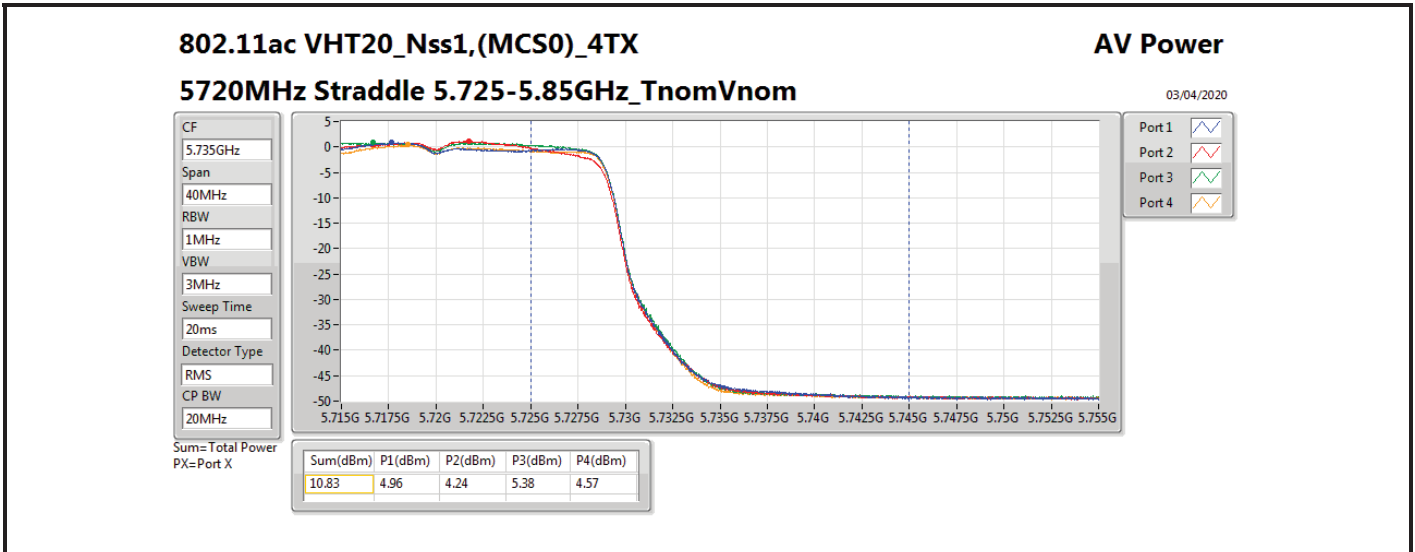

DG = Directional Gain; Port X = Port X output power

**MAX. E.I.R.P. At Any Elevation Angle Above 30 Degrees Result
_Non Beamforming_Outdoor_Sample 3_Radio 1**

Appendix B.7.1

Summary

Mode	Total Power (dBm)	Total Power (W)	EIRP (dBm)	EIRP (W)
5.15-5.25GHz	-	-	-	-
802.11ac VHT80+80_Nss1,(MCS0)_2TX(Port1&Port2)	16.94	0.04943	20.87	0.12218
802.11ax HEW80+80_Nss1,(MCS0)_2TX(Port1&Port2)	16.99	0.05000	20.92	0.12359