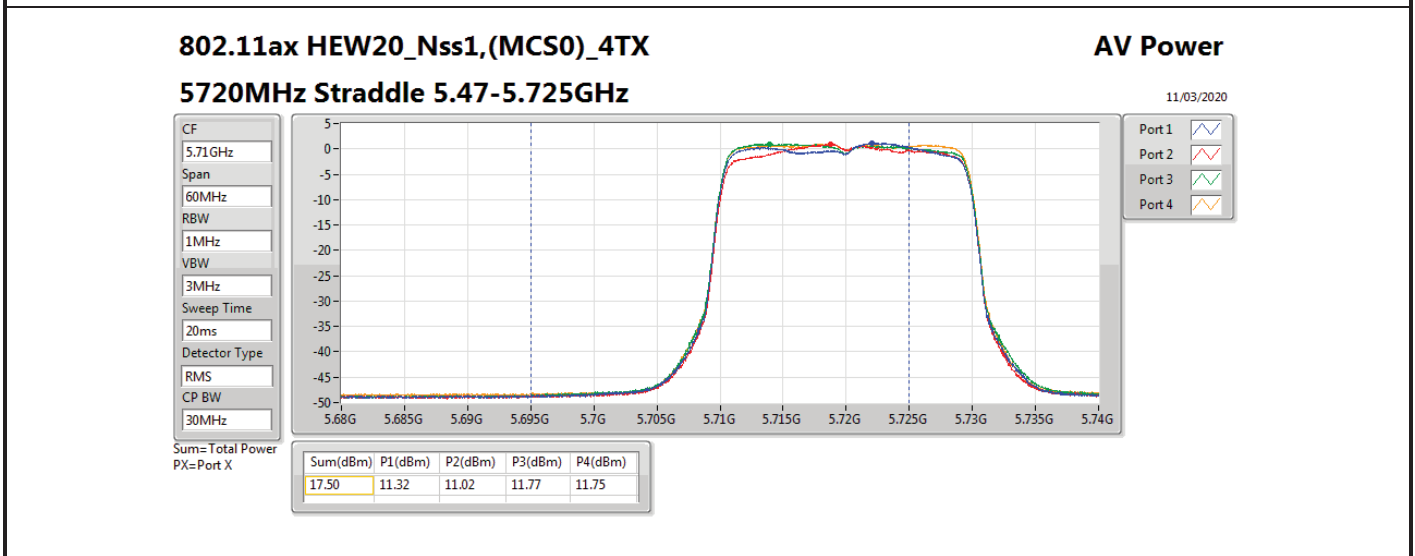

DG = Directional Gain; **Port X** = Port X output power

802.11ax HEW80_Nss1,(MCS0)_4TX
5690MHz Straddle 5.47-5.725GHz

AV Power

12/03/2020

CF
5.65GHz
Span
300MHz
RBW
1MHz
VBW
3MHz
Sweep Time
20ms
Detector Type
RMS
CP BW
150MHz