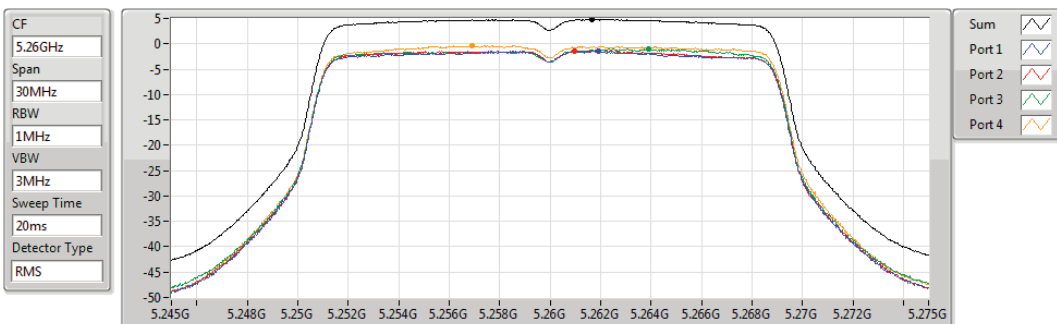

PSD

11/03/2020

Sum	PD	Port 1	Port 2	Port 3	Port 4
(dBm/RBW)	(dBm/RBW)	(dBm/RBW)	(dBm/RBW)	(dBm/RBW)	(dBm/RBW)
2.85	2.85	-3.90	-3.53	-2.45	-2.67

802.11ac VHT20_Nss1,(MCS0)_4TX
5260MHz

PSD

11/03/2020

Sum	PD	Port 1	Port 2	Port 3	Port 4
(dBm/RBW)	(dBm/RBW)	(dBm/RBW)	(dBm/RBW)	(dBm/RBW)	(dBm/RBW)
4.81	4.81	-1.36	-1.40	-1.01	-0.35