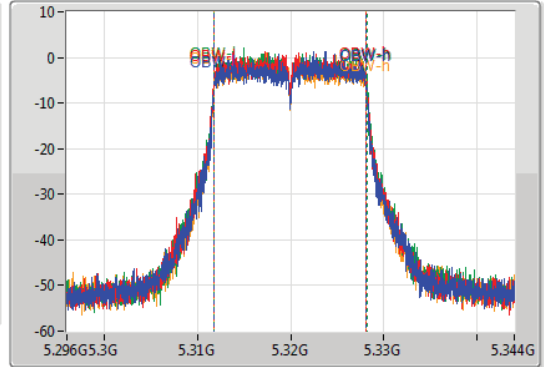

802.11a_Nss1,(6Mbps)_4TX

EBW

5320MHz

05/04/2020

CF
5.32GHz
Span
60MHz
RBW
300kHz
VBW
1MHz
Sweep Time
100ms
Detector Type
Peak

CF
5.32GHz
Span
48MHz
RBW
200kHz
VBW
1MHz
Sweep Time
100ms
Detector Type
Sample