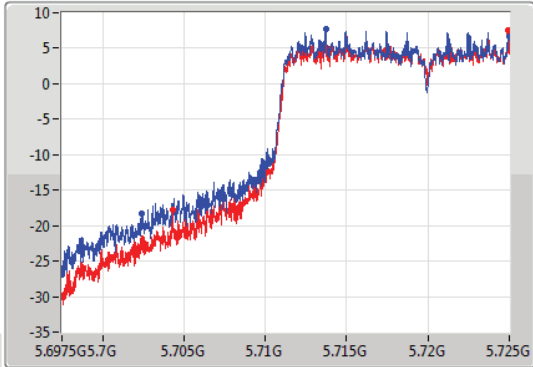

802.11ac VHT20_Nss1,(MCS0)_2TX

EBW

5720MHz Straddle 5.47-5.725GHz

02/04/2020

CF
5.71125GHz
Span
27.5MHz
RBW
200kHz
VBW
1MHz
Sweep Time
100ms
Detector Type
Peak

CF
5.71125GHz
Span
27.5MHz
RBW
200kHz
VBW
1MHz
Sweep Time
100ms
Detector Type
Sample