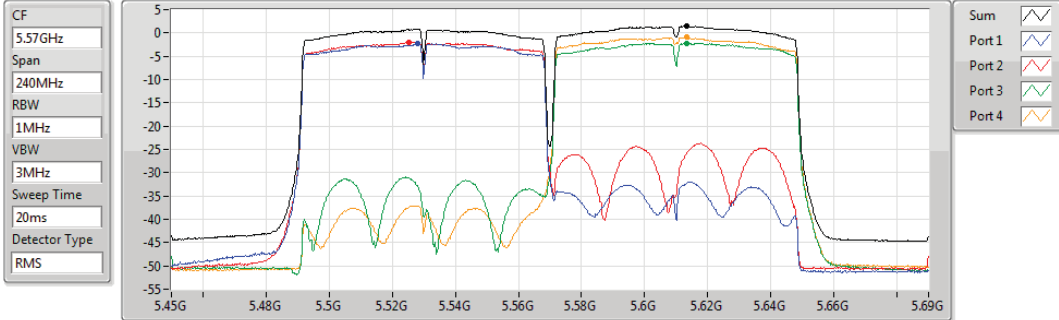

802.11ac VHT80+80_Nss1,(MCS0)_4TX

PSD

#5530MHz,#5610MHz

17/03/2020

Sum	PD	Port 1	Port 2	Port 3	Port 4
(dBm/1MHz)	(dBm/1MHz)	(dBm/1MHz)	(dBm/1MHz)	(dBm/1MHz)	(dBm/1MHz)
1.50	1.50	-2.34	-1.96	-2.20	-0.94