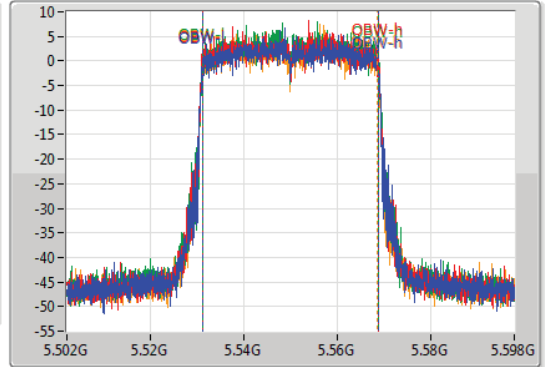

802.11ax HEW40_Nss1,(MCS0)_4TX

EBW

5550MHz

05/04/2020

CF
5.55GHz
Span
120MHz
RBW
500kHz
VBW
2MHz
Sweep Time
100ms
Detector Type
Peak

CF
5.55GHz
Span
96MHz
RBW
500kHz
VBW
2MHz
Sweep Time
100ms
Detector Type
Sample