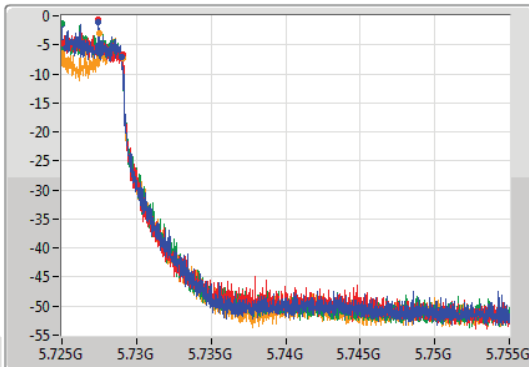

5710MHz Straddle 5.725-5.85GHz

05/04/2020

CF
5.74GHz
Span
30MHz
RBW
100kHz
VBW
300kHz
Sweep Time
100ms
Detector Type
Peak

CF
5.74GHz
Span
30MHz
RBW
50kHz
VBW
200kHz
Sweep Time
100ms
Detector Type
Sample