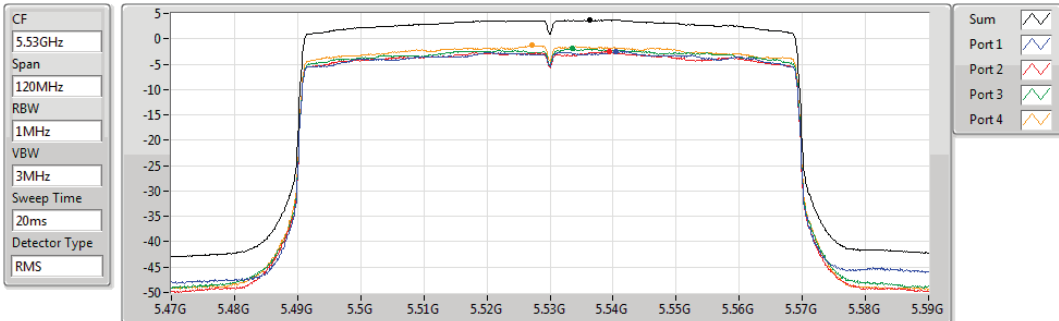

802.11ax HEW80_Nss1,(MCS0)_4TX

5530MHz

PSD

12/03/2020

Sum	PD	Port 1	Port 2	Port 3	Port 4
(dBm/RBW)	(dBm/RBW)	(dBm/RBW)	(dBm/RBW)	(dBm/RBW)	(dBm/RBW)
3.67	3.67	-2.47	-2.50	-1.96	-1.29