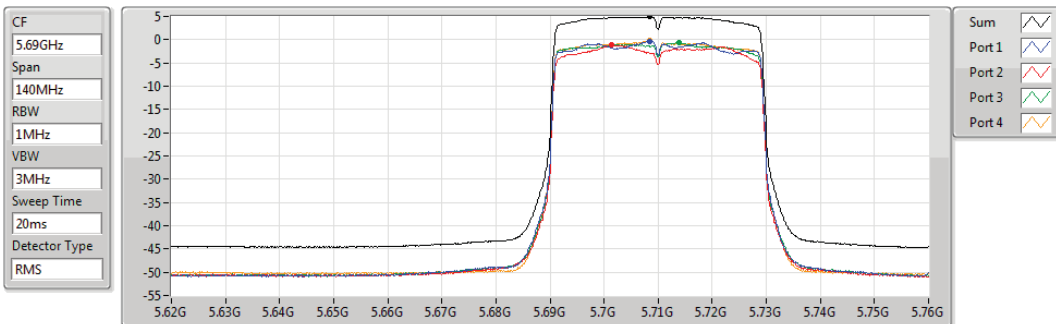

802.11ax HEW40_Nss1,(MCS0)_4TX

PSD

5710MHz Straddle 5.47-5.725GHz

12/03/2020

Sum	PD	Port 1	Port 2	Port 3	Port 4
(dBm/RBW)	(dBm/RBW)	(dBm/RBW)	(dBm/RBW)	(dBm/RBW)	(dBm/RBW)
4.89	4.89	-0.36	-1.16	-0.66	-0.27