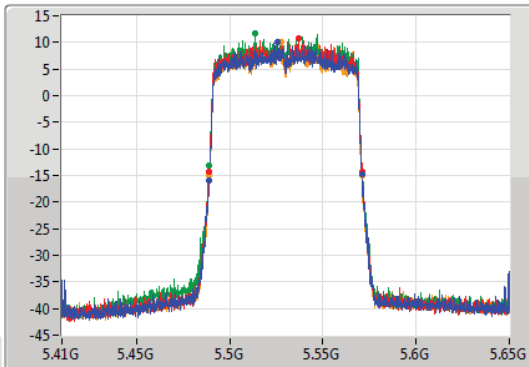

802.11ax HEW80_Nss1,(MCS0)_4TX

EBW

5530MHz

05/04/2020

CF
5.53GHz
Span
240MHz
RBW
1MHz
VBW
3MHz
Sweep Time
100ms
Detector Type
Peak

CF
5.53GHz
Span
192MHz
RBW
1MHz
VBW
3MHz
Sweep Time
100ms
Detector Type
Sample