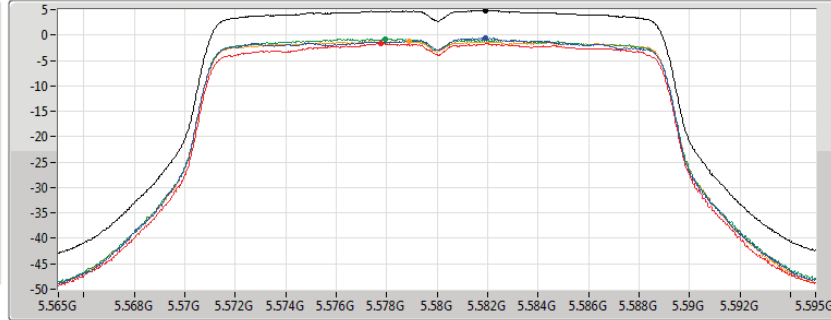

802.11ac VHT20_Nss1,(MCS0)_4TX

PSD

5580MHz

11/03/2020

CF
5.58GHz
Span
30MHz
RBW
1MHz
VBW
3MHz
Sweep Time
20ms
Detector Type
RMS

Sum
Port 1
Port 2
Port 3
Port 4

Sum	PD	Port 1	Port 2	Port 3	Port 4
(dBm/RBW)	(dBm/RBW)	(dBm/RBW)	(dBm/RBW)	(dBm/RBW)	(dBm/RBW)
4.85	4.85	-0.53	-1.63	-0.70	-1.27