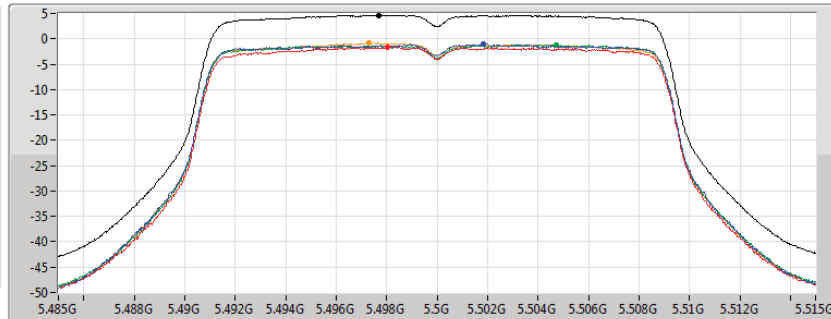

802.11ac VHT20_Nss1,(MCS0)_4TX

PSD

5500MHz

11/03/2020

CF
5.5GHz
Span
30MHz
RBW
1MHz
VBW
3MHz
Sweep Time
20ms
Detector Type
RMS

Sum
Port 1
Port 2
Port 3
Port 4

Sum	PD	Port 1	Port 2	Port 3	Port 4
(dBm/RBW)	(dBm/RBW)	(dBm/RBW)	(dBm/RBW)	(dBm/RBW)	(dBm/RBW)
4.63	4.63	-1.00	-1.64	-1.17	-0.82