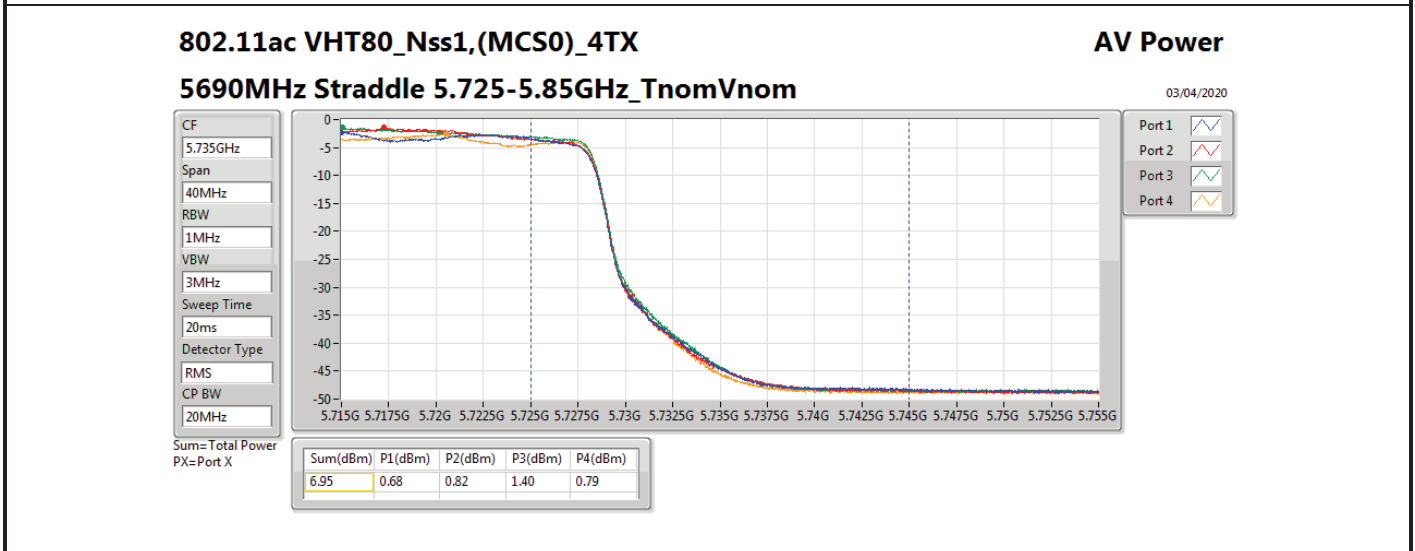

DG = Directional Gain; Port X = Port X output power

**MAX. E.I.R.P. At Any Elevation Angle Above 30 Degrees Result
_Non Beamforming_Outdoor_Sample 3_Radio 1**

Appendix B.7.1

Summary

Mode	Total Power (dBm)	Total Power (W)	EIRP (dBm)	EIRP (W)
5.15-5.25GHz	-	-	-	-
802.11ac VHT80+80_Nss1,(MCS0)_2TX(Port1&Port2)	16.94	0.04943	20.87	0.12218
802.11ax HEW80+80_Nss1,(MCS0)_2TX(Port1&Port2)	16.99	0.05000	20.92	0.12359