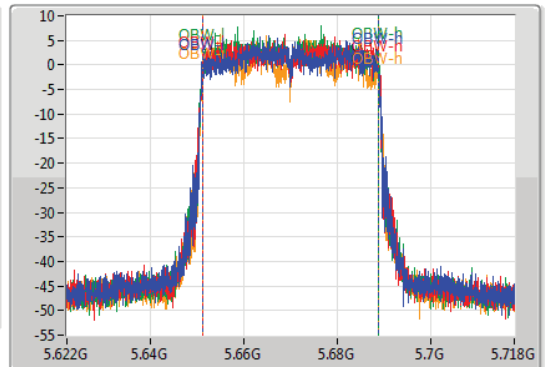

802.11ax HEW40_Nss1,(MCS0)_4TX

EBW

5670MHz

05/04/2020

CF
5.67GHz
Span
120MHz
RBW
500kHz
VBW
2MHz
Sweep Time
100ms
Detector Type
Peak

CF
5.67GHz
Span
96MHz
RBW
500kHz
VBW
2MHz
Sweep Time
100ms
Detector Type
Sample