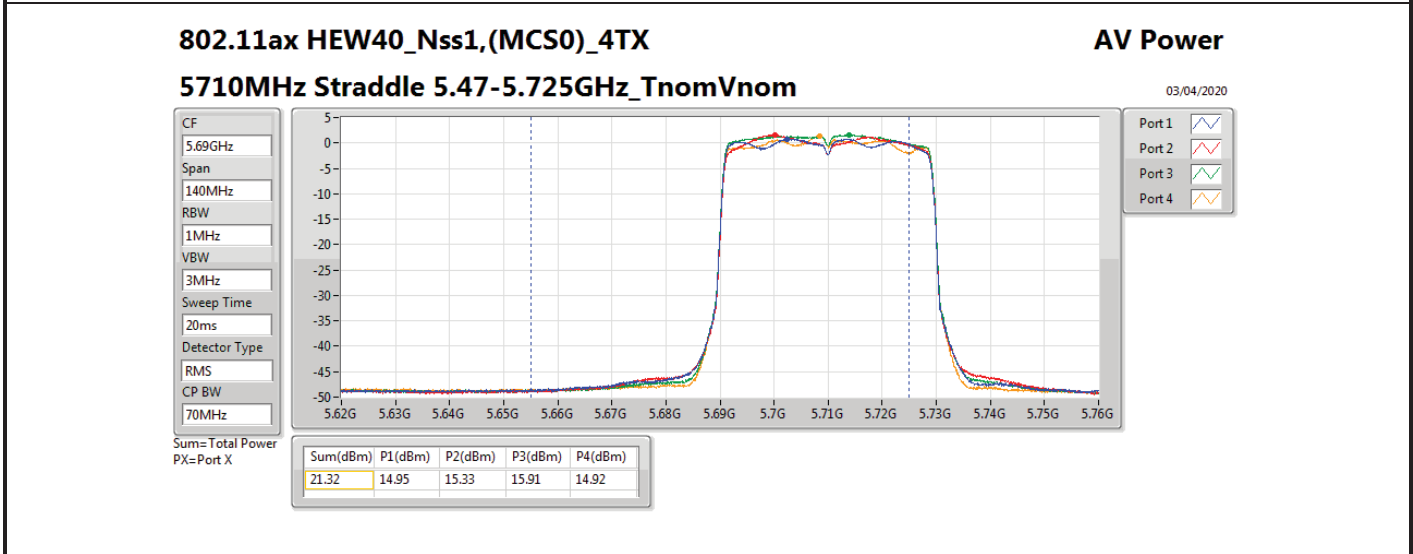

DG = Directional Gain; Port X = Port X output power

**MAX. E.I.R.P. At Any Elevation Angle Above 30 Degrees Result
_Non Beamforming_Outdoor_Sample 3_Radio 1**

Appendix B.7.1

Summary

Mode	Total Power (dBm)	Total Power (W)	EIRP (dBm)	EIRP (W)
5.15-5.25GHz	-	-	-	-
802.11ac VHT80+80_Nss1,(MCS0)_2TX(Port1&Port2)	16.94	0.04943	20.87	0.12218
802.11ax HEW80+80_Nss1,(MCS0)_2TX(Port1&Port2)	16.99	0.05000	20.92	0.12359