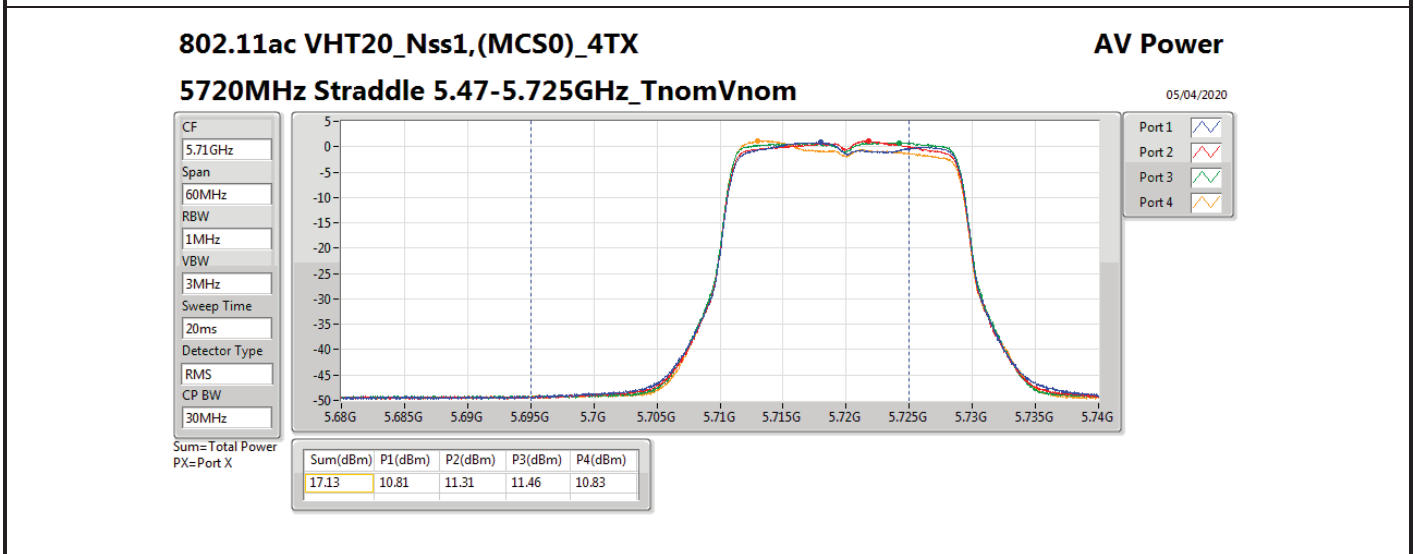

DG = Directional Gain; **Port X** = Port X output power

802.11ax HEW80_Nss1,(MCS0)_4TX

AV Power

5690MHz Straddle 5.47-5.725GHz_TnomVnom

05/04/2020

CF
5.65GHz
Span
300MHz
RBW
1MHz
VBW
3MHz
Sweep Time
20ms
Detector Type
RMS
CP BW
150MHz