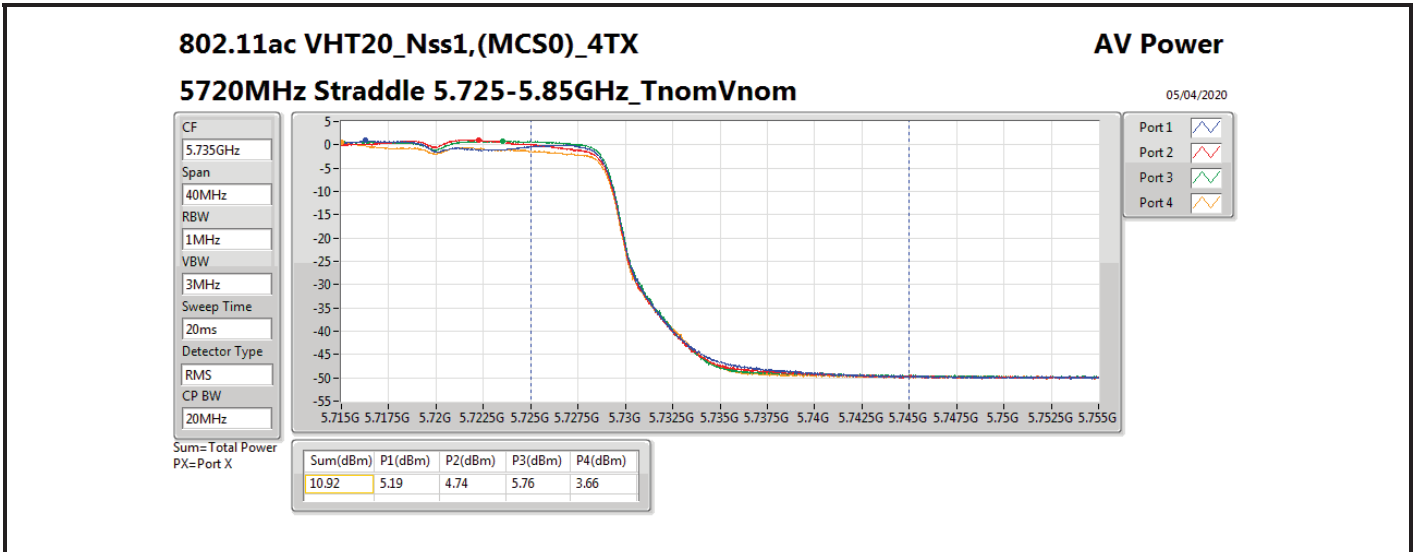

DG = Directional Gain; **Port X** = Port X output power

802.11ax HEW80_Nss1,(MCS0)_4TX

AV Power

5690MHz Straddle 5.47-5.725GHz_TnomVnom

05/04/2020

CF
5.65GHz
Span
300MHz
RBW
1MHz
VBW
3MHz
Sweep Time
20ms
Detector Type
RMS
CP BW
150MHz