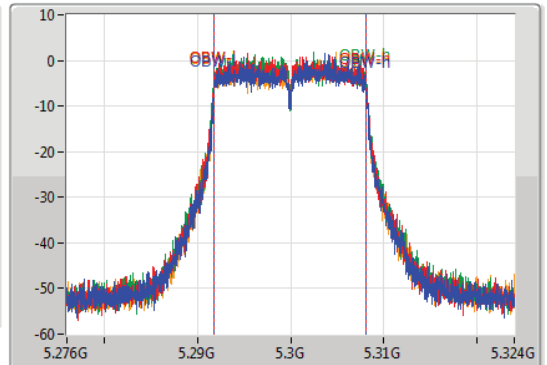

802.11a_Nss1,(6Mbps)_4TX

EBW

5300MHz

05/04/2020

CF
5.3GHz
Span
60MHz
RBW
300kHz
VBW
1MHz
Sweep Time
100ms
Detector Type
Peak

CF
5.3GHz
Span
48MHz
RBW
200kHz
VBW
1MHz
Sweep Time
100ms
Detector Type
Sample

Port 1
Port 2
Port 3
Port 4