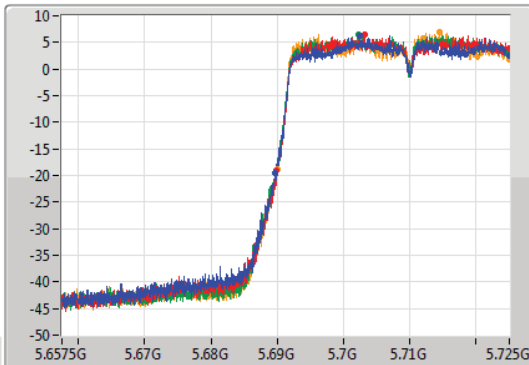

802.11ac VHT40_Nss1,(MCS0)_4TX

EBW

5710MHz Straddle 5.47-5.725GHz

05/04/2020

CF
5.69125GHz
Span
67.5MHz
RBW
500kHz
VBW
2MHz
Sweep Time
100ms
Detector Type
Peak

CF
5.69125GHz
Span
67.5MHz
RBW
300kHz
VBW
1MHz
Sweep Time
100ms
Detector Type
Sample