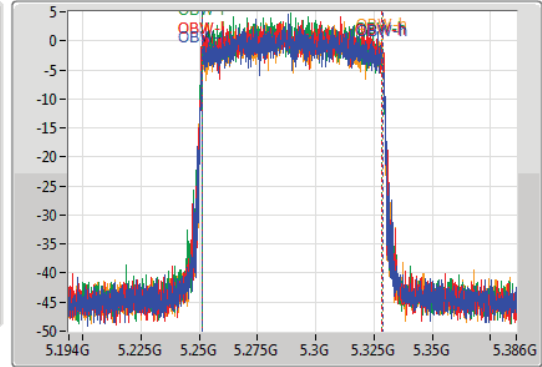

802.11ax HEW80_Nss1,(MCS0)_4TX

EBW

5290MHz

05/04/2020

CF
5.29GHz
Span
240MHz
RBW
1MHz
VBW
3MHz
Sweep Time
100ms
Detector Type
Peak

CF
5.29GHz
Span
192MHz
RBW
1MHz
VBW
3MHz
Sweep Time
100ms
Detector Type
Sample