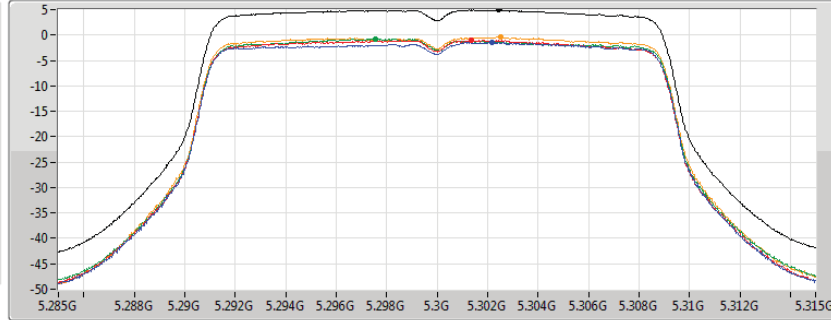

802.11ac VHT20_Nss1,(MCS0)_4TX

PSD

5300MHz

11/03/2020

CF
5.3GHz
Span
30MHz
RBW
1MHz
VBW
3MHz
Sweep Time
20ms
Detector Type
RMS

Sum
Port 1
Port 2
Port 3
Port 4

Sum	PD	Port 1	Port 2	Port 3	Port 4
(dBm/RBW)	(dBm/RBW)	(dBm/RBW)	(dBm/RBW)	(dBm/RBW)	(dBm/RBW)
4.95	4.95	-1.40	-1.06	-0.74	-0.38