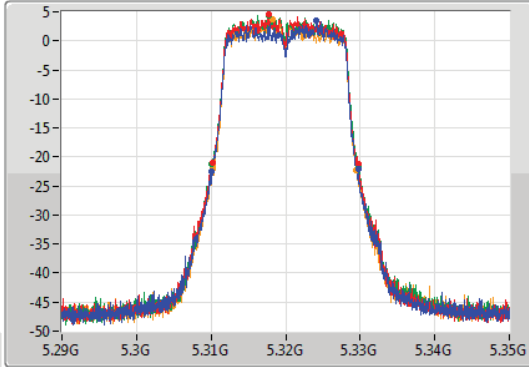

802.11a_Nss1,(6Mbps)_4TX

EBW

5320MHz

05/04/2020

CF
5.32GHz
Span
60MHz
RBW
300kHz
VBW
1MHz
Sweep Time
100ms
Detector Type
Peak

CF
5.32GHz
Span
48MHz
RBW
200kHz
VBW
1MHz
Sweep Time
100ms
Detector Type
Sample