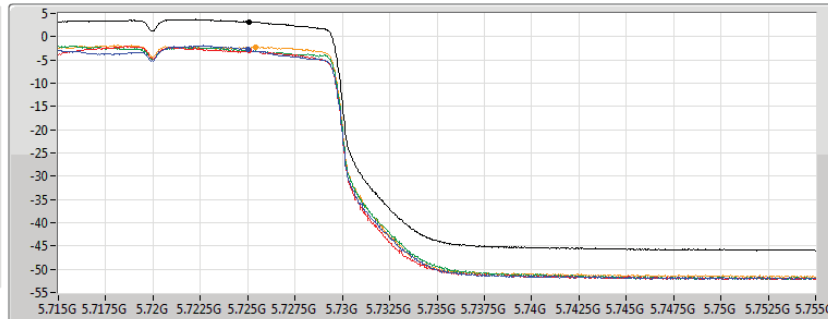

Sum
Port 1
Port 2
Port 3
Port 4

Sum	PD	Port 1	Port 2	Port 3	Port 4
(dBm/RBW)	(dBm/RBW)	(dBm/RBW)	(dBm/RBW)	(dBm/RBW)	(dBm/RBW)
3.22	3.22	-2.70	-2.92	-2.88	-2.27