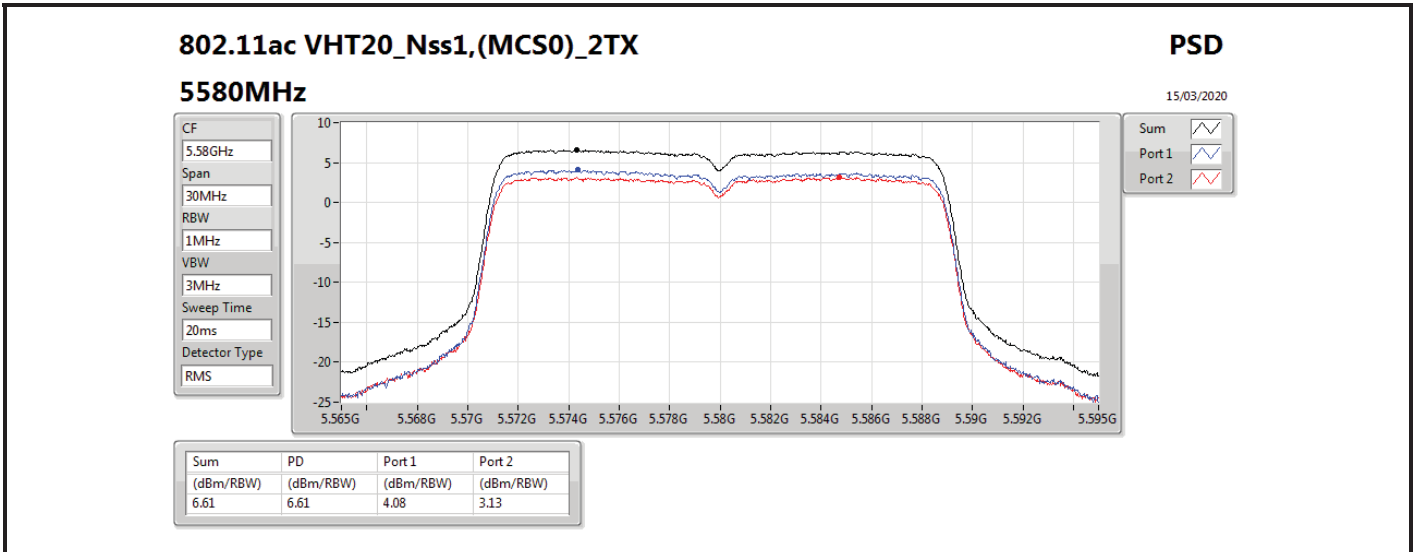

DG = Directional Gain; RBW = 500 kHz for 5.725-5.85GHz band / 1MHz for other band;

PD = trace bin-by-bin of each transmits port summing can be performed maximum power density; Port X = Port X power density;