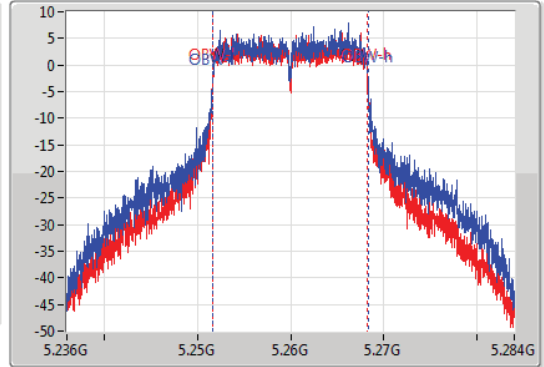

26dB(Hz)	Fl-26dB(Hz)	Fh-26dB(Hz)	OBW(Hz)	Fl-OBW(Hz)	Fh-OBW(Hz)	Limit(Hz)	Port
28.59M	5.24518G	5.27377G	16.672M	5.251628G	5.2683G	Inf	1
22.41M	5.24878G	5.27119G	16.552M	5.251676G	5.268228G	Inf	2

802.11a_Nss1,(6Mbps)_2TX

EBW

5300MHz

02/04/2020

CF
5.3GHz
Span
60MHz
RBW
300kHz
VBW
1MHz
Sweep Time
100ms
Detector Type
Peak