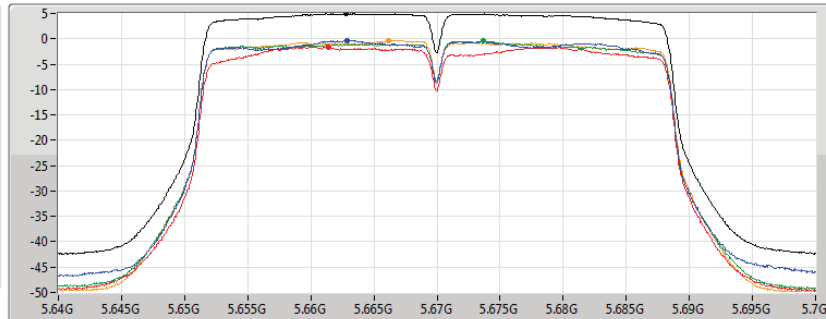

Sum
Port 1
Port 2
Port 3
Port 4

Sum	PD	Port 1	Port 2	Port 3	Port 4
(dBm/RBW)	(dBm/RBW)	(dBm/RBW)	(dBm/RBW)	(dBm/RBW)	(dBm/RBW)
4.94	4.94	-0.36	-1.63	-0.41	-0.28