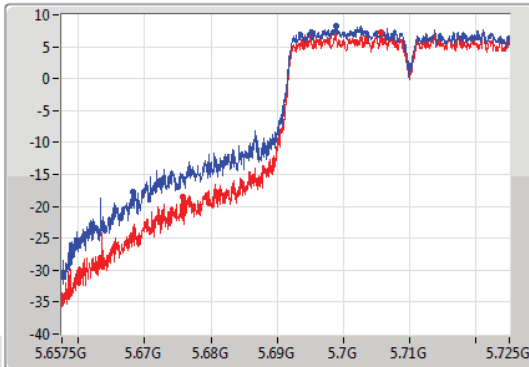

CF
5.69125GHz
Span
67.5MHz
RBW
300kHz
VBW
1MHz
Sweep Time
100ms
Detector Type
Sample