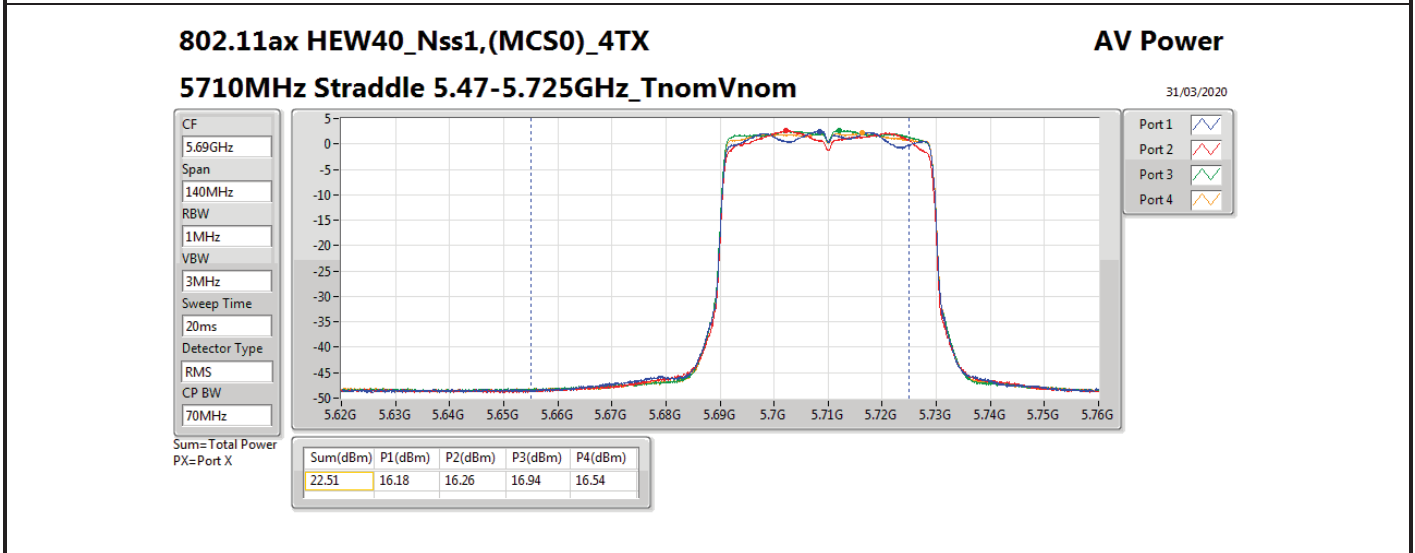

DG = Directional Gain; **Port X** = Port X output power

802.11ax HEW80_Nss1,(MCS0)_4TX

AV Power

5690MHz Straddle 5.47-5.725GHz

10/03/2020

CF
5.65GHz
Span
300MHz
RBW
1MHz
VBW
3MHz
Sweep Time
20ms
Detector Type
RMS
CP BW
150MHz