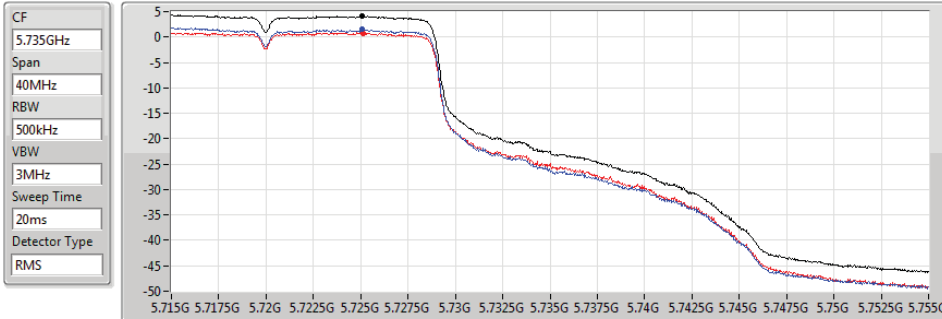

802.11ac VHT20_Nss1,(MCS0)_2TX

PSD

5720MHz Straddle 5.725-5.85GHz

15/03/2020

Sum	PD	Port 1	Port 2
(dBm/RBW)	(dBm/RBW)	(dBm/RBW)	(dBm/RBW)
4.13	4.13	1.46	0.80

802.11ac VHT40_Nss1,(MCS0)_2TX

PSD