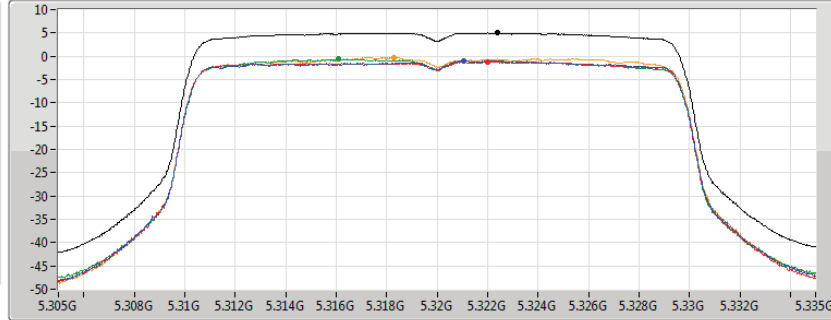

802.11ax HEW20_Nss1,(MCS0)_4TX

PSD

5320MHz

11/03/2020

CF
5.32GHz
Span
30MHz
RBW
1MHz
VBW
3MHz
Sweep Time
20ms
Detector Type
RMS

Sum
Port 1
Port 2
Port 3
Port 4

Sum	PD	Port 1	Port 2	Port 3	Port 4
(dBm/RBW)	(dBm/RBW)	(dBm/RBW)	(dBm/RBW)	(dBm/RBW)	(dBm/RBW)
5.01	5.01	-0.92	-1.15	-0.62	-0.25