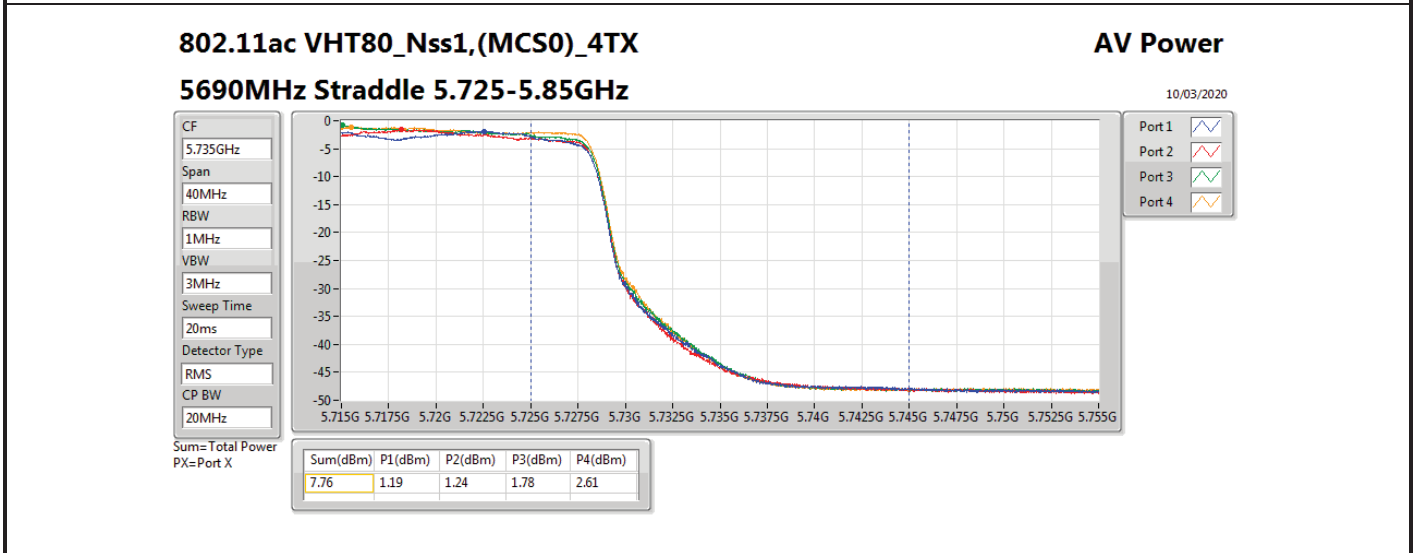

DG = Directional Gain; **Port X** = Port X output power

802.11ax HEW80_Nss1,(MCS0)_4TX

AV Power

5690MHz Straddle 5.47-5.725GHz

10/03/2020

CF
5.65GHz
Span
300MHz
RBW
1MHz
VBW
3MHz
Sweep Time
20ms
Detector Type
RMS
CP BW
150MHz