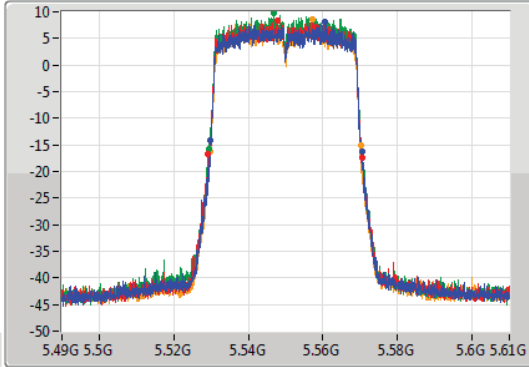

802.11ax HEW40_Nss1,(MCS0)_4TX

EBW

5550MHz

05/04/2020

CF
5.55GHz
Span
120MHz
RBW
500kHz
VBW
2MHz
Sweep Time
100ms
Detector Type
Peak

CF
5.55GHz
Span
96MHz
RBW
500kHz
VBW
2MHz
Sweep Time
100ms
Detector Type
Sample