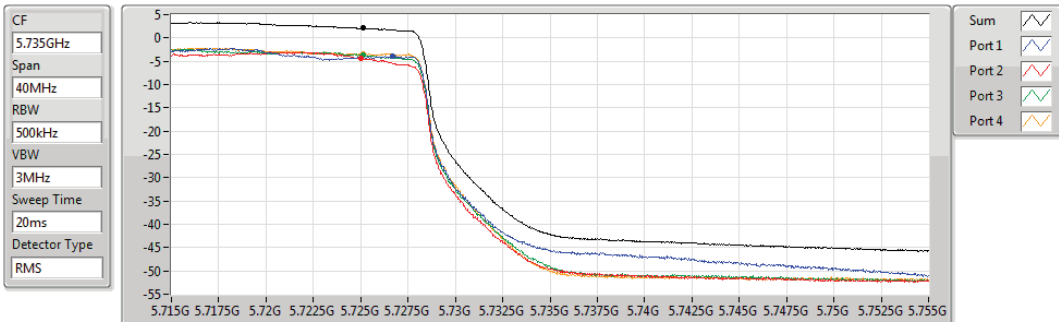

802.11ac VHT40_Nss1,(MCS0)_4TX

5710MHz Straddle 5.725-5.85GHz

PSD

12/03/2020

Sum	PD	Port 1	Port 2	Port 3	Port 4
(dBm/RBW)	(dBm/RBW)	(dBm/RBW)	(dBm/RBW)	(dBm/RBW)	(dBm/RBW)
2.12	2.12	-3.94	-4.42	-3.65	-3.34