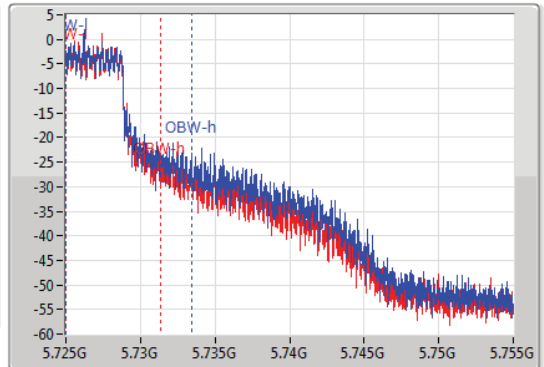

EBW

5720MHz Straddle 5.725-5.85GHz

02/04/2020

CF
5.74GHz
Span
30MHz
RBW
100kHz
VBW
300kHz
Sweep Time
100ms
Detector Type
Peak

CF
5.74GHz
Span
30MHz
RBW
50kHz
VBW
200kHz
Sweep Time
100ms
Detector Type
Sample