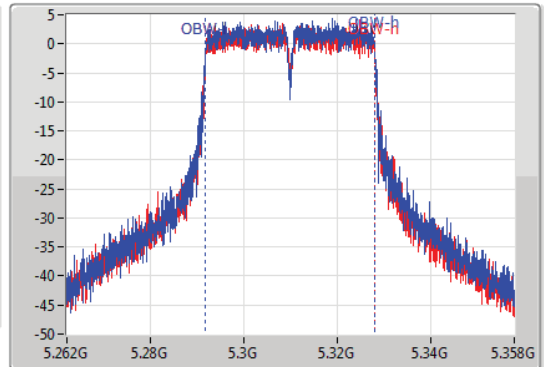

802.11ac VHT40_Nss1,(MCS0)_2TX

EBW

5310MHz

02/04/2020

CF
5.31GHz
Span
120MHz
RBW
500kHz
VBW
2MHz
Sweep Time
100ms
Detector Type
Peak

CF
5.31GHz
Span
96MHz
RBW
500kHz
VBW
2MHz
Sweep Time
100ms
Detector Type
Sample