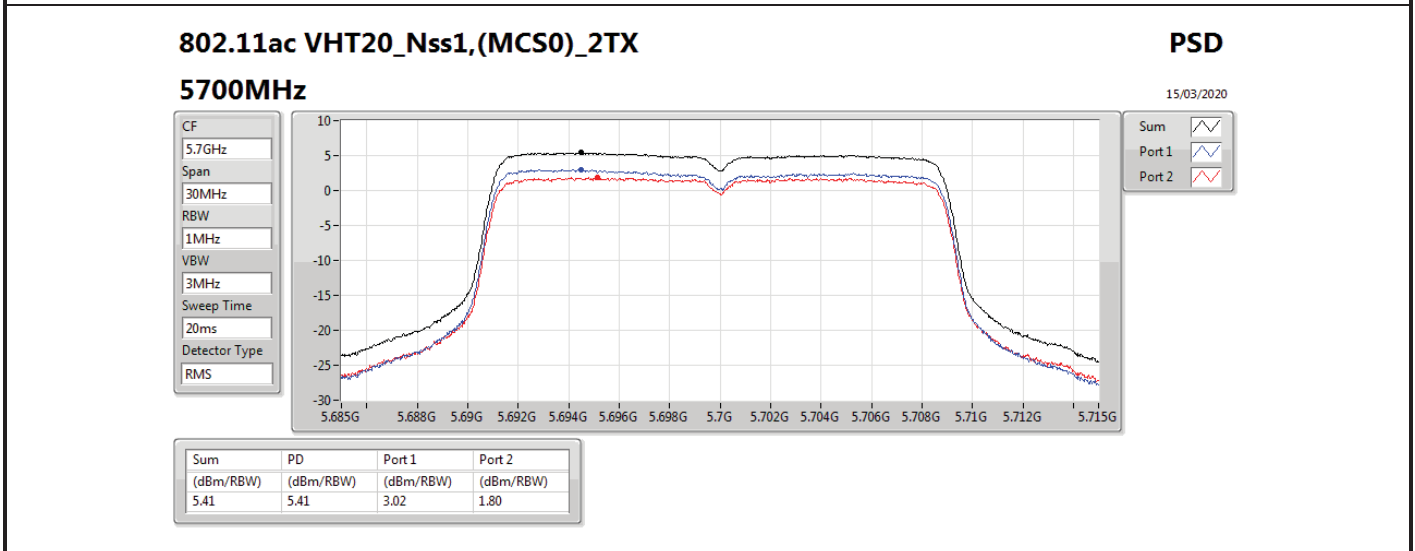

DG = Directional Gain; RBW = 500 kHz for 5.725-5.85GHz band / 1MHz for other band;

PD = trace bin-by-bin of each transmits port summing can be performed maximum power density; Port X = Port X power density;