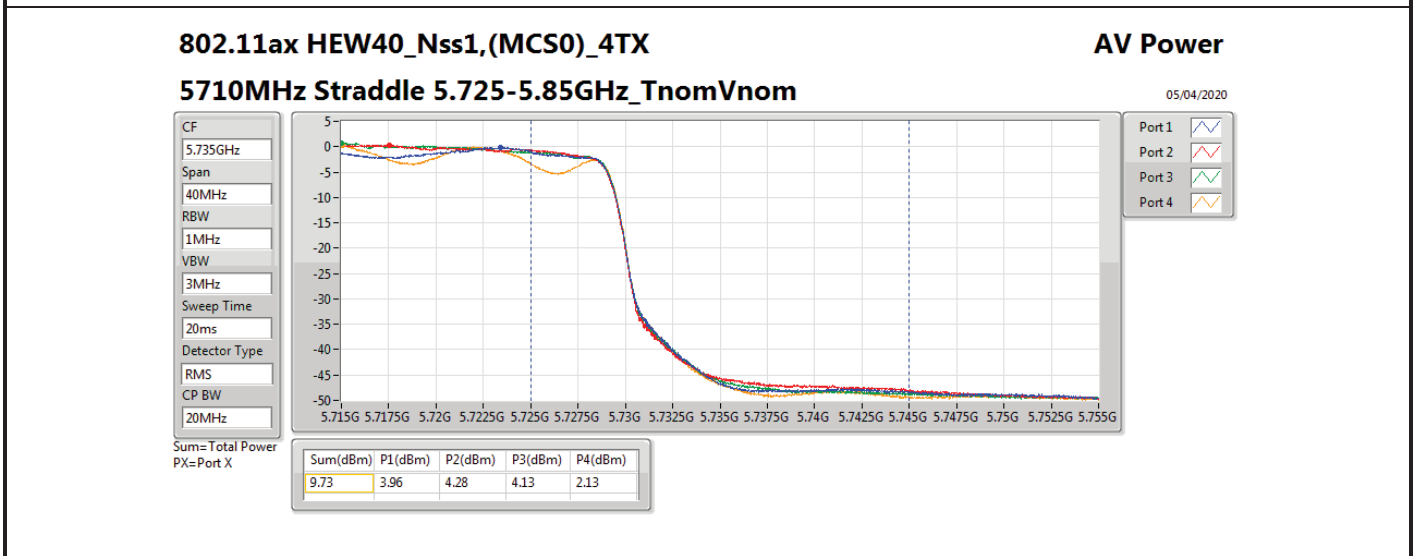

DG = Directional Gain; **Port X** = Port X output power

802.11ax HEW80_Nss1,(MCS0)_4TX

AV Power

5690MHz Straddle 5.47-5.725GHz_TnomVnom

05/04/2020

CF
5.65GHz
Span
300MHz
RBW
1MHz
VBW
3MHz
Sweep Time
20ms
Detector Type
RMS
CP BW
150MHz