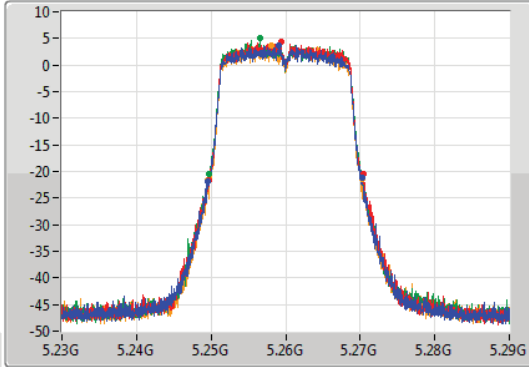

802.11ac VHT20_Nss1,(MCS0)_4TX

EBW

5260MHz

05/04/2020

CF
5.26GHz
Span
60MHz
RBW
300kHz
VBW
1MHz
Sweep Time
100ms
Detector Type
Peak

CF
5.26GHz
Span
48MHz
RBW
200kHz
VBW
1MHz
Sweep Time
100ms
Detector Type
Sample