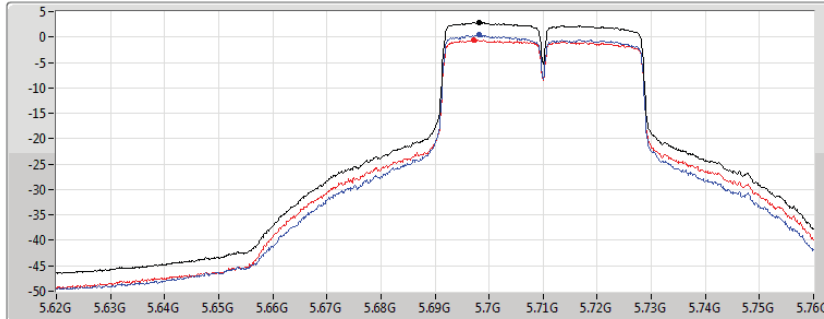

802.11ac VHT40_Nss1,(MCS0)_2TX

5710MHz Straddle 5.47-5.725GHz

PSD

15/03/2020

CF
5.69GHz
Span
140MHz
RBW
1MHz
VBW
3MHz
Sweep Time
20ms
Detector Type
RMS

Sum
Port 1
Port 2

Sum	PD	Port 1	Port 2
(dBm/RBW)	(dBm/RBW)	(dBm/RBW)	(dBm/RBW)
2.90	2.90	0.40	-0.57