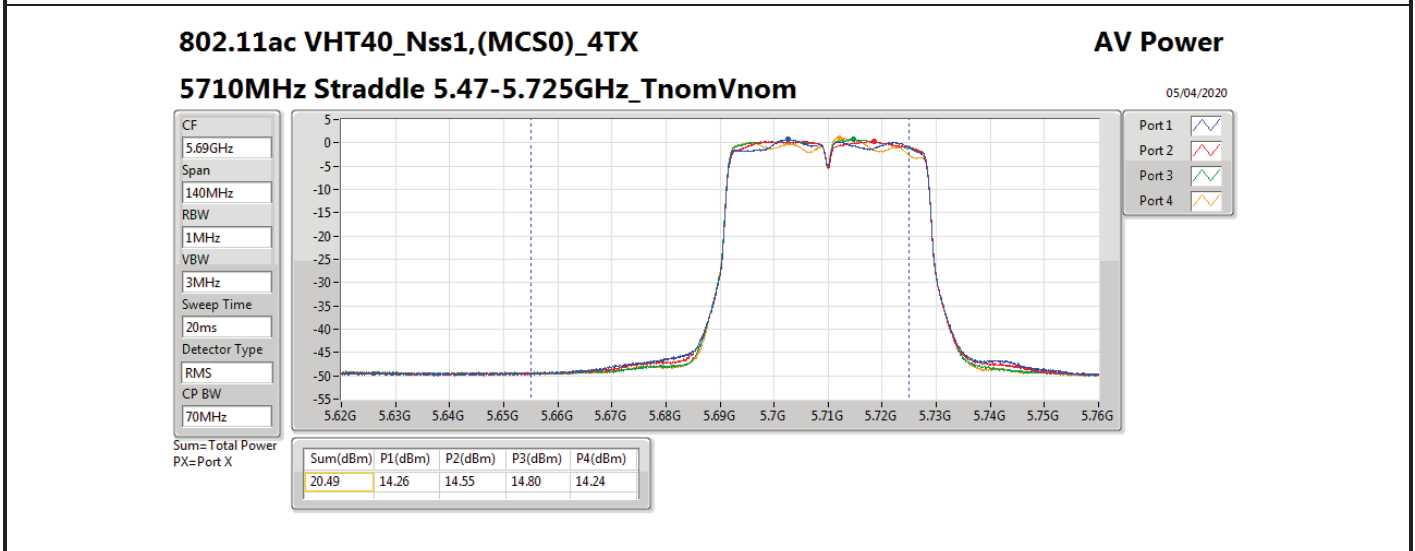

DG = Directional Gain; **Port X** = Port X output power

802.11ax HEW80_Nss1,(MCS0)_4TX

AV Power

5690MHz Straddle 5.47-5.725GHz_TnomVnom

05/04/2020

CF
5.65GHz
Span
300MHz
RBW
1MHz
VBW
3MHz
Sweep Time
20ms
Detector Type
RMS
CP BW
150MHz