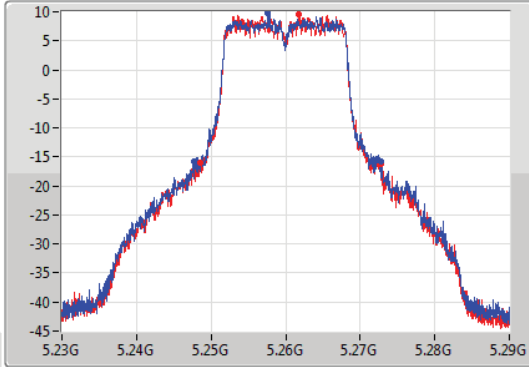

Port X-N dB = Port X 6dB down bandwidth for 5.725-5.85GHz band / 26dB down bandwidth for other band

Port X-OBW = Port X 99% occupied bandwidth;

802.11a_Nss1,(6Mbps)_2TX

EBW

5260MHz

02/04/2020

CF
5.26GHz
Span
60MHz
RBW
300kHz
VBW
1MHz
Sweep Time
100ms
Detector Type
Peak