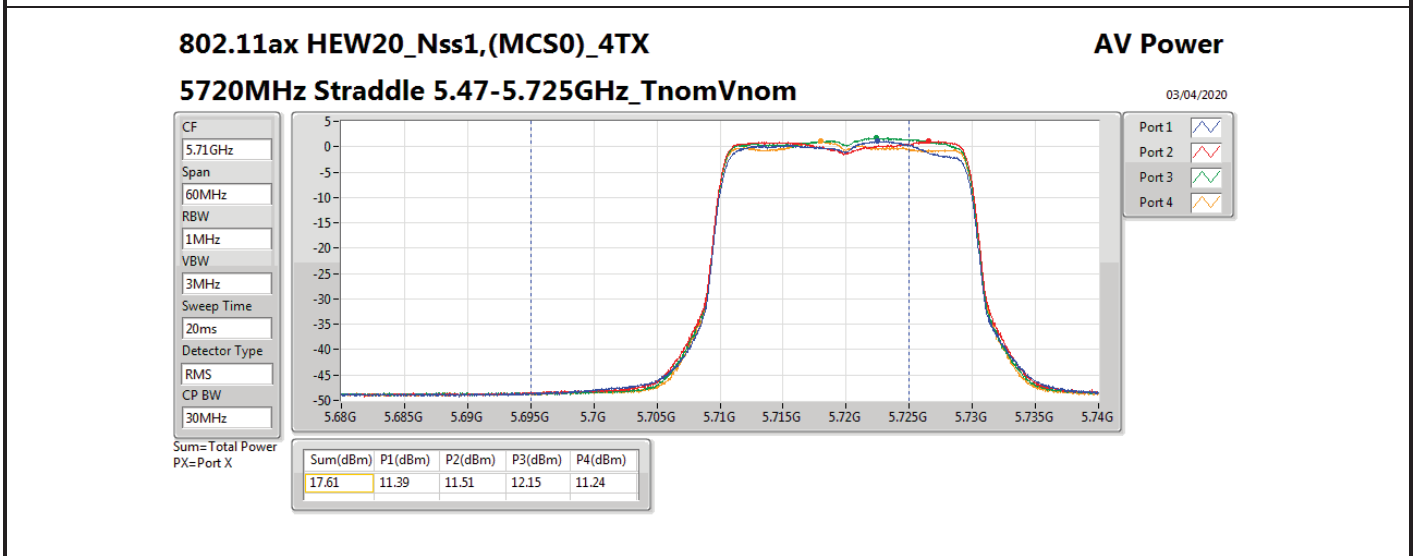

DG = Directional Gain; Port X = Port X output power

**MAX. E.I.R.P. At Any Elevation Angle Above 30 Degrees Result
_Non Beamforming_Outdoor_Sample 3_Radio 1**

Appendix B.7.1

Summary

Mode	Total Power (dBm)	Total Power (W)	EIRP (dBm)	EIRP (W)
5.15-5.25GHz	-	-	-	-
802.11ac VHT80+80_Nss1,(MCS0)_2TX(Port1&Port2)	16.94	0.04943	20.87	0.12218
802.11ax HEW80+80_Nss1,(MCS0)_2TX(Port1&Port2)	16.99	0.05000	20.92	0.12359