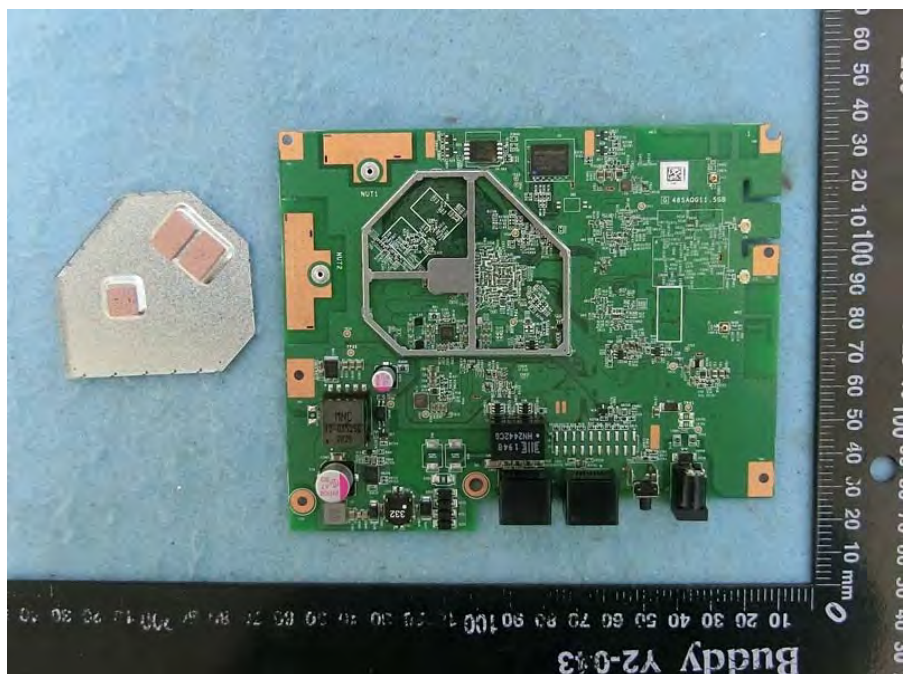

Brand Name: ARISTA Model Name: C-200

EUT 1

EUT 2