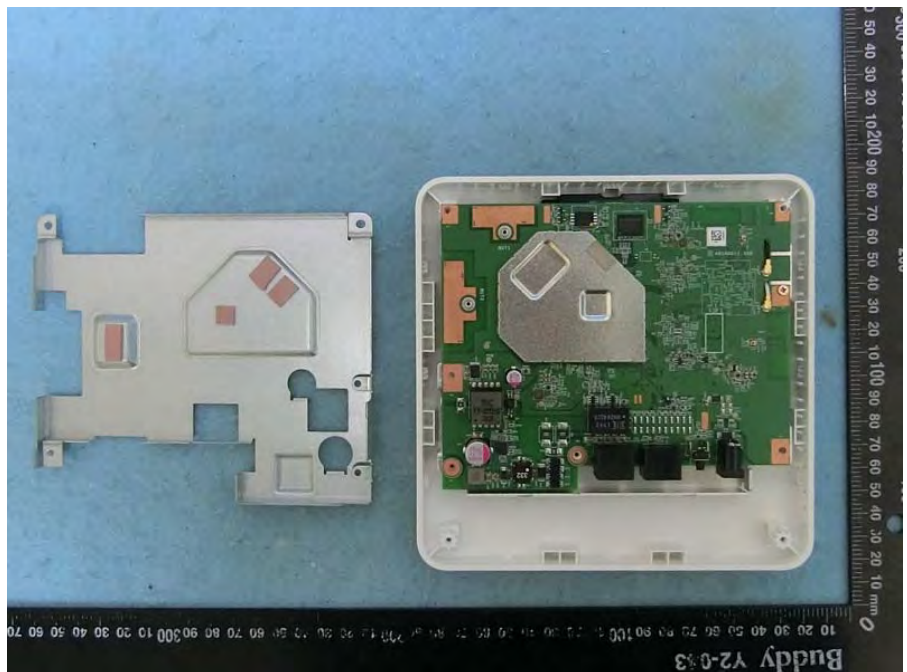

Brand Name: ARISTA Model Name: C-200

EUT 1

EUT 2