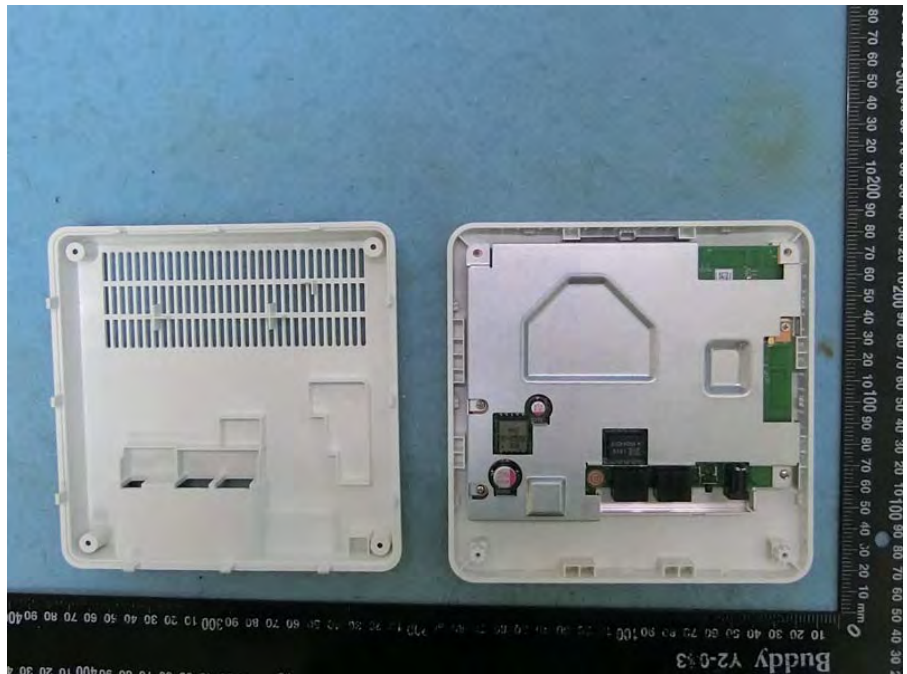

Brand Name: ARISTA Model Name: C-200

EUT 1

EUT 2