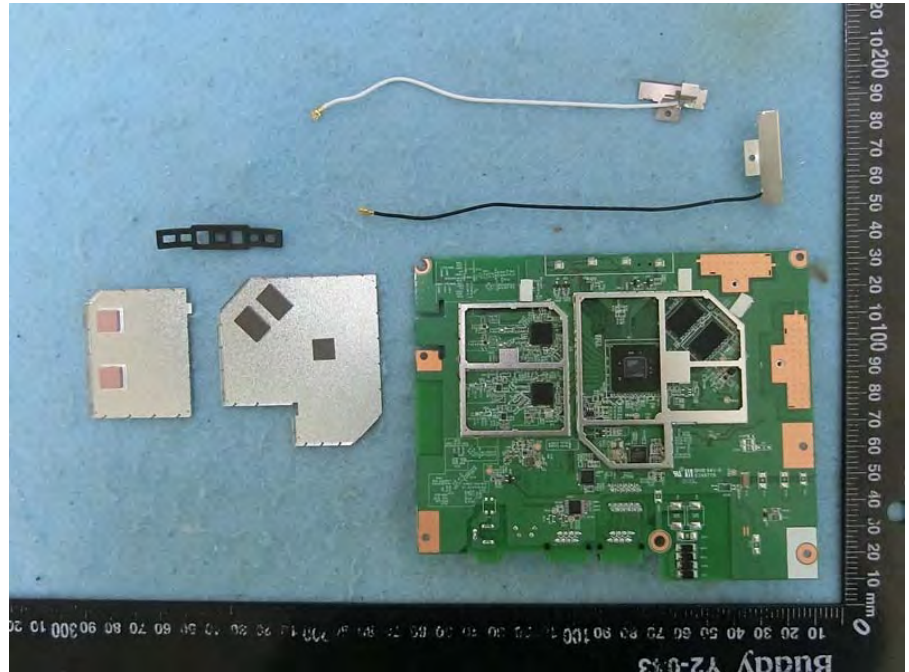

Brand Name: ARISTA Model Name: C-200

EUT 1

EUT 2