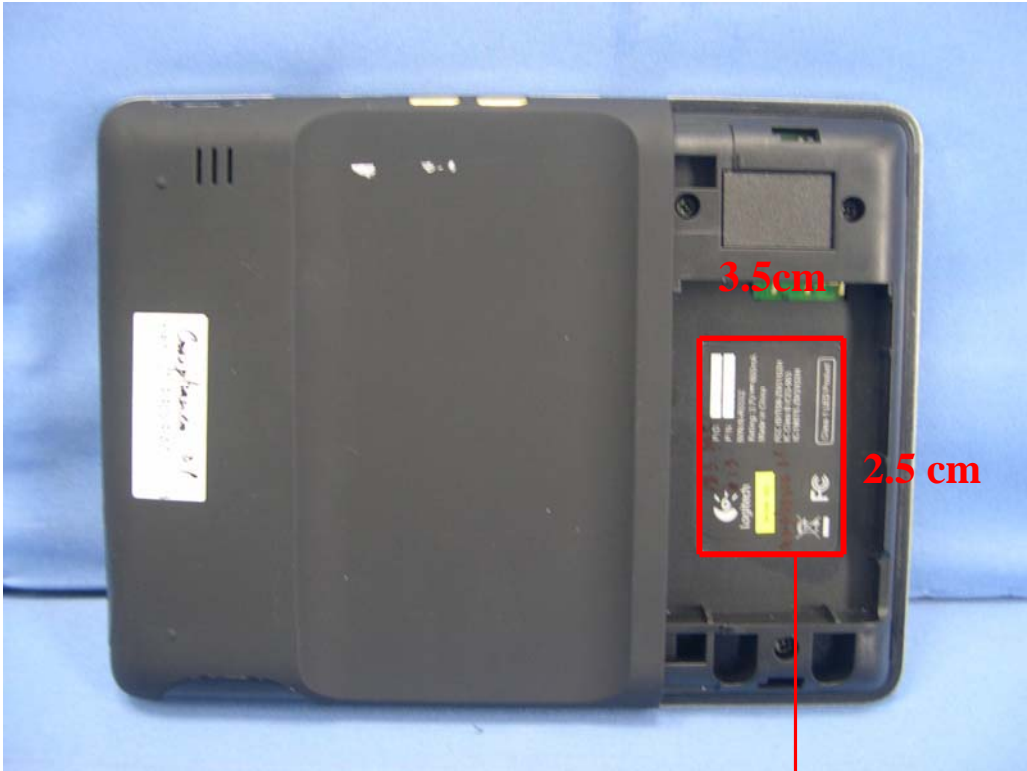

FCC LABEL LOCATION

The label will be permanently affixed at a conspicuous location on the device.

Label
FCC ID

(Fig.1) FCC ID: TOB-ZM3102H