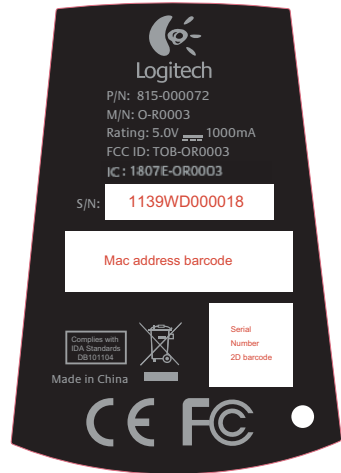

Olive Belly Label

Material: FASSON Semigloss paper, 80g coated art paper

Thickness: 0.1mm +/-10%

Adhesive: general purpose permanent, acrylic based adhesive

Printing color: K80 & 877c

640-003247 001