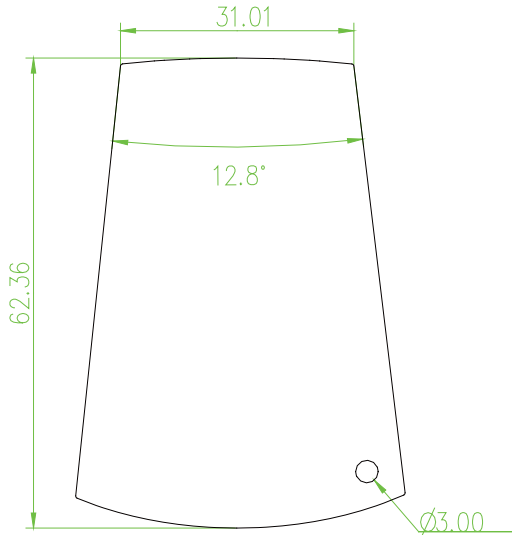

Olive Belly Label

Material: FASSON Semigloss paper, 80g coated art paper

Thickness: 0.1mm +/-10%

Adhesive: general purpose permanent, acrylic based adhesive

Printing color: K80 & 877c

640-003247 001