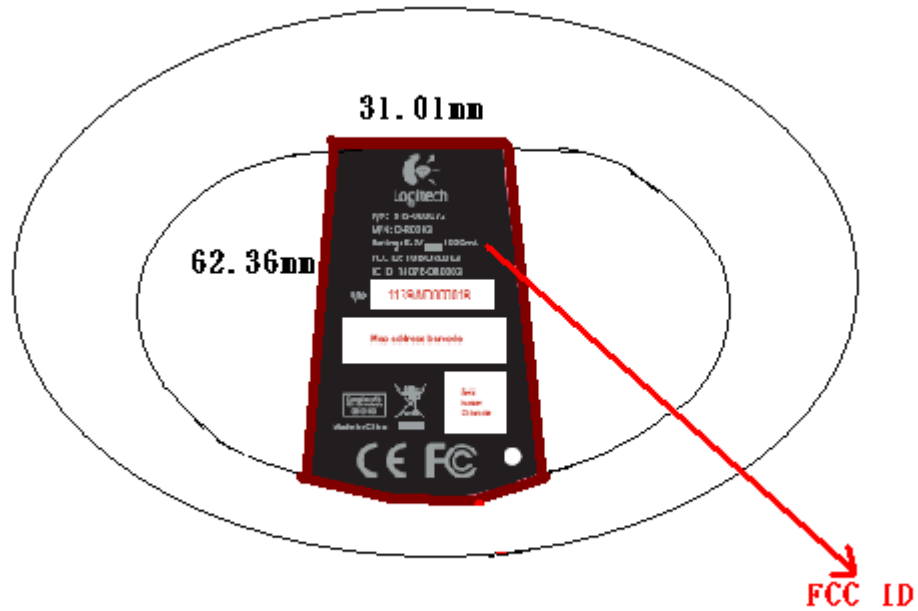

## FCC LABEL LOCATION

The label will be permanently affixed at a conspicuous location on the device.

(Fig.1) FCC ID: TOB-OR0003