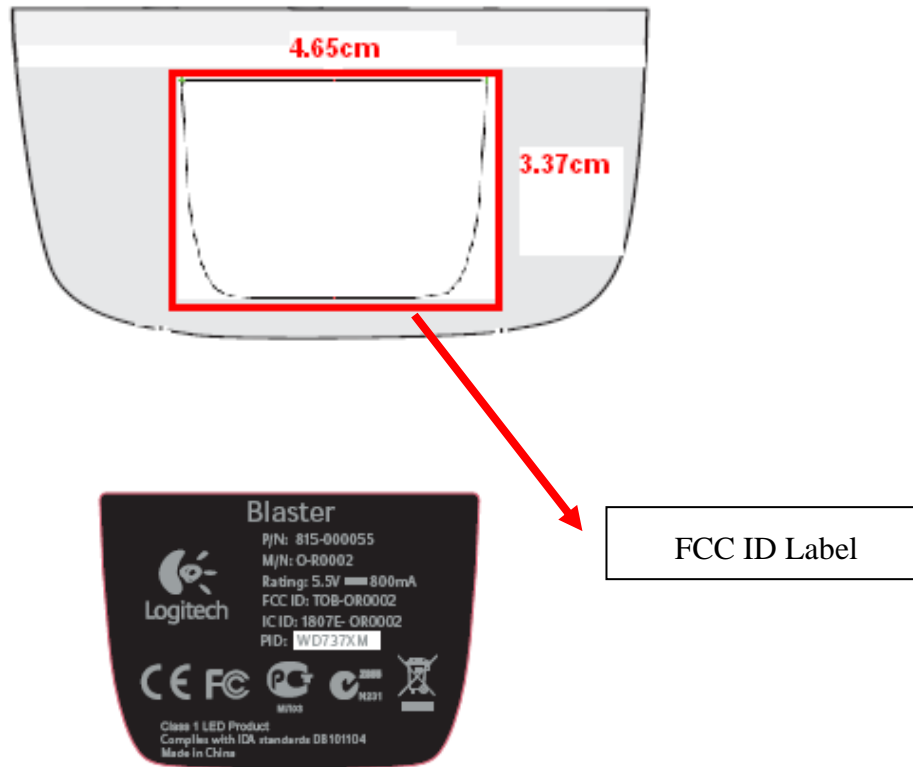

FCC LABEL LOCATION

The label will be permanently affixed at a conspicuous location on the device.

(Fig.1) FCC ID: TOB-OR0002