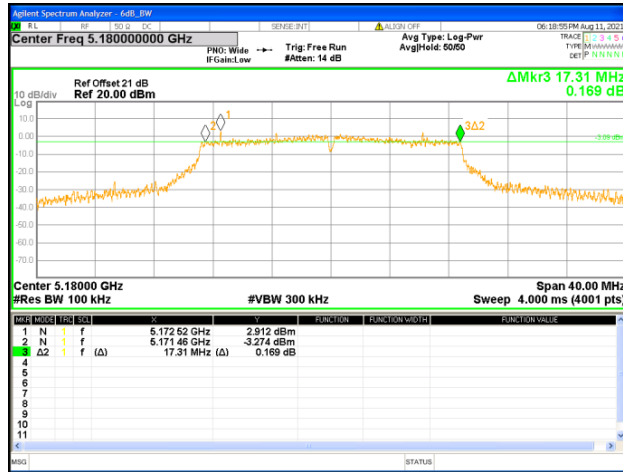

Chain0 : 6dB Bandwidth @ 802.11ac(VHT20) Mode Ch36