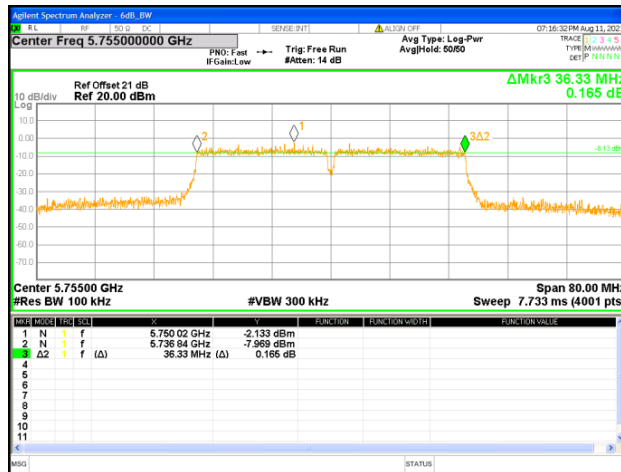

Chain1 : 6dB Bandwidth @ 802.11ac(VHT40) Mode Ch151