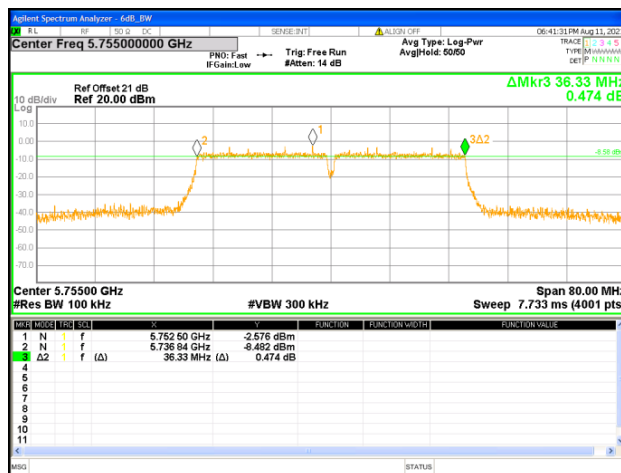

Chain0 : 6dB Bandwidth @ 802.11ac(VHT40) Mode Ch151