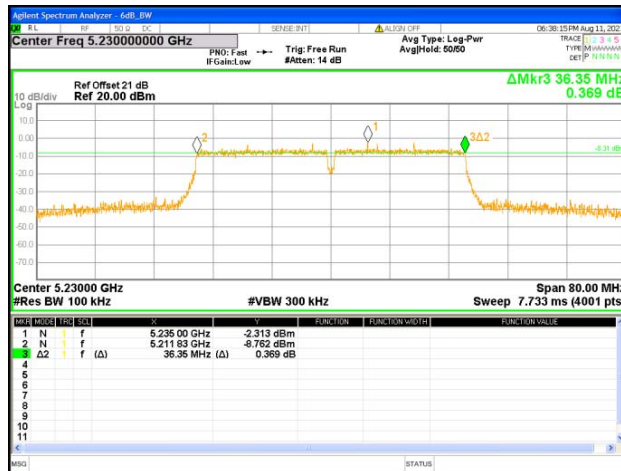

Chain0 : 6dB Bandwidth @ 802.11ac(VHT40) Mode Ch46