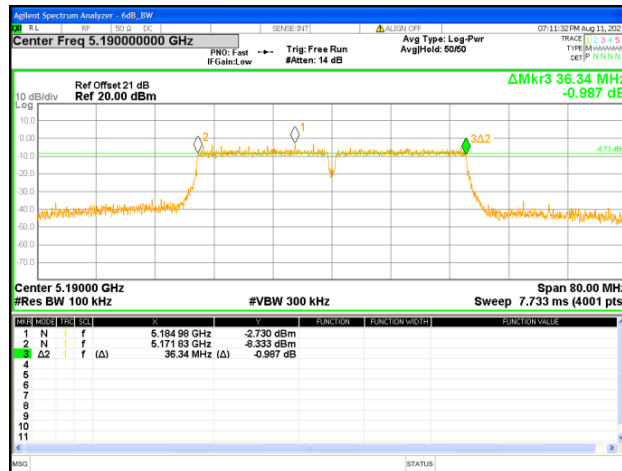

Chain1 : 6dB Bandwidth @ 802.11ac(VHT40) Mode Ch38