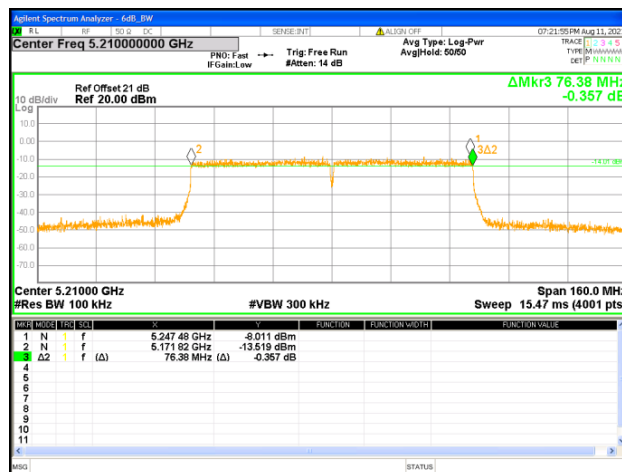

Chain1 : 6dB Bandwidth @ 802.11ac(VHT80) Mode Ch42