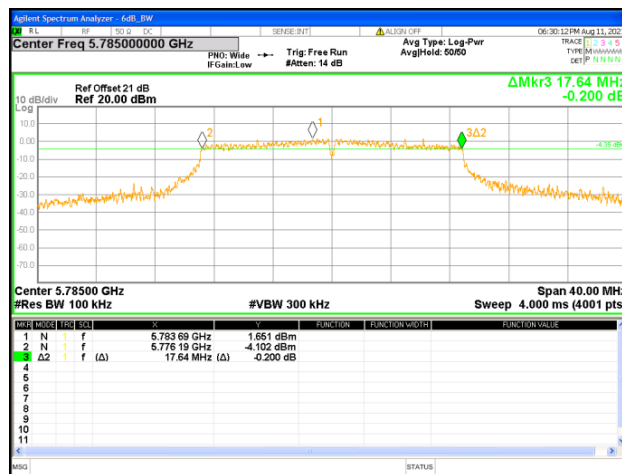

Chain0 : 6dB Bandwidth @ 802.11ac(VHT20) Mode Ch157