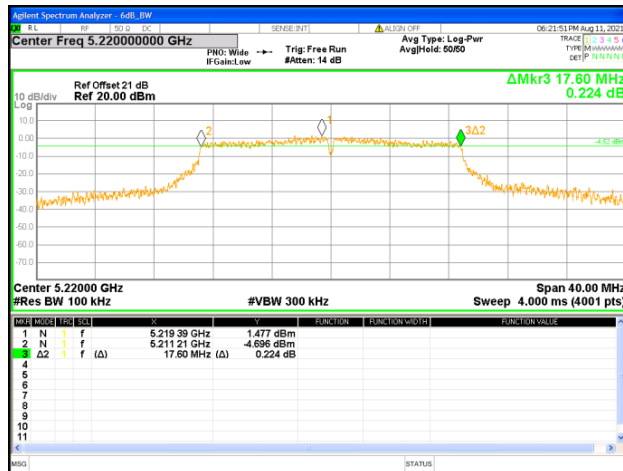

Chain0 : 6dB Bandwidth @ 802.11ac(VHT20) Mode Ch44