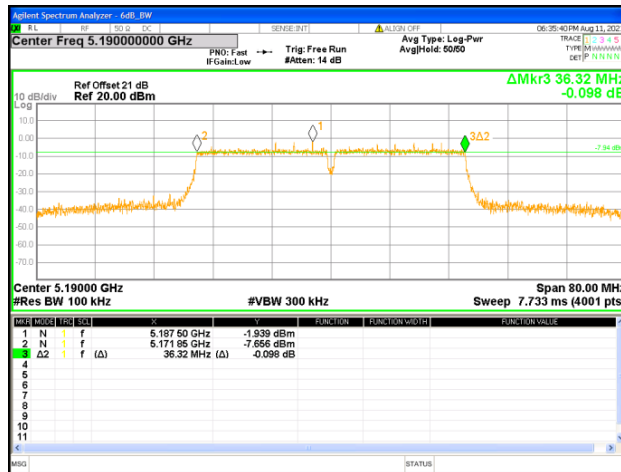

Chain0 : 6dB Bandwidth @ 802.11ac(VHT40) Mode Ch38