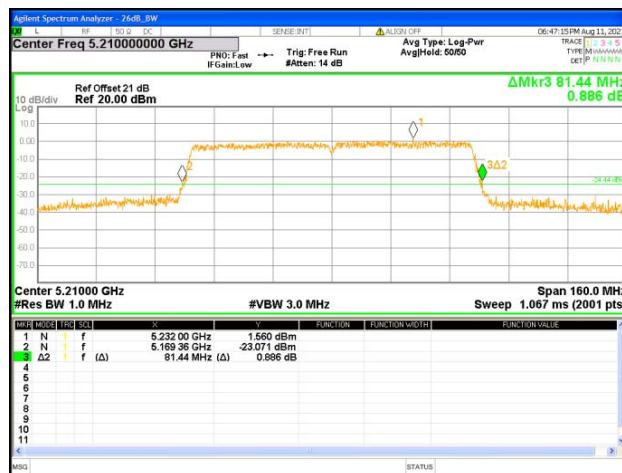

Chain0 : 26dB Bandwidth @ 802.11ac(VHT80) Mode Ch42