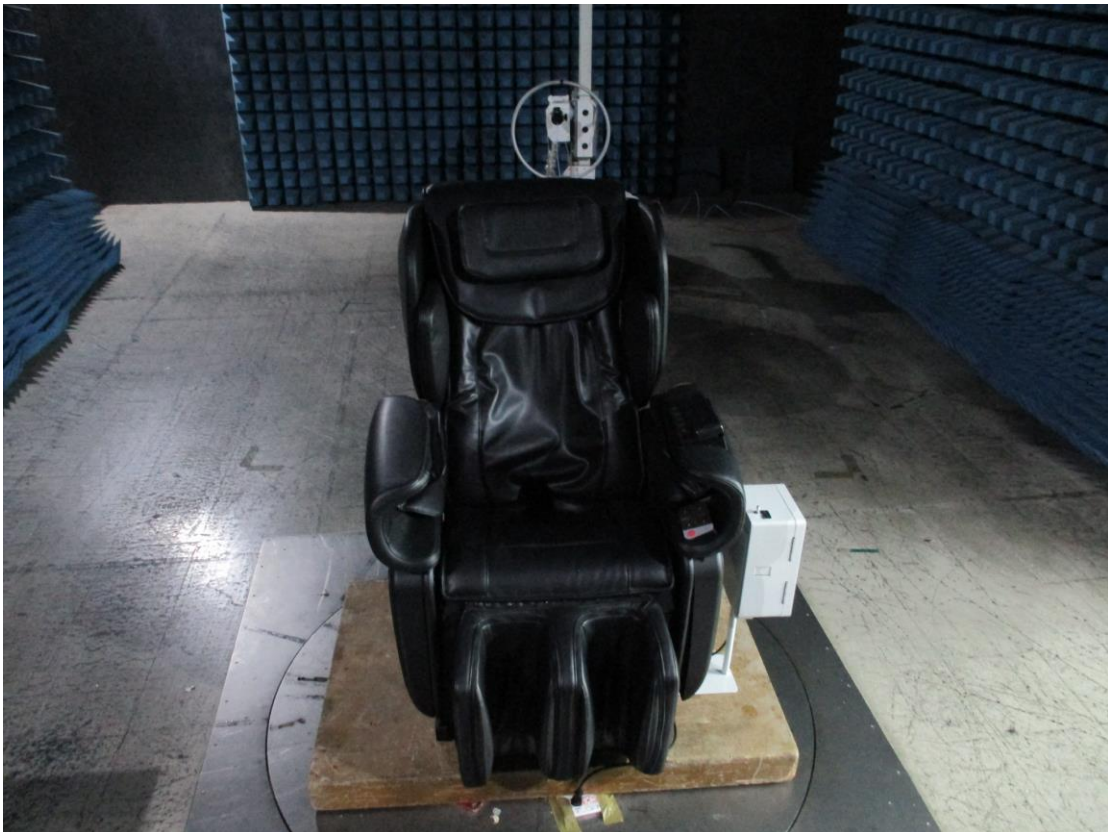

**Radiated Emission  
Test set-up Photo**

9kHz ~ 30MHz

**Radiated Emission  
Test set-up Photo**

30MHz ~ 1GHz

**Radiated Emission  
Test set-up Photo**

Above 1GHz