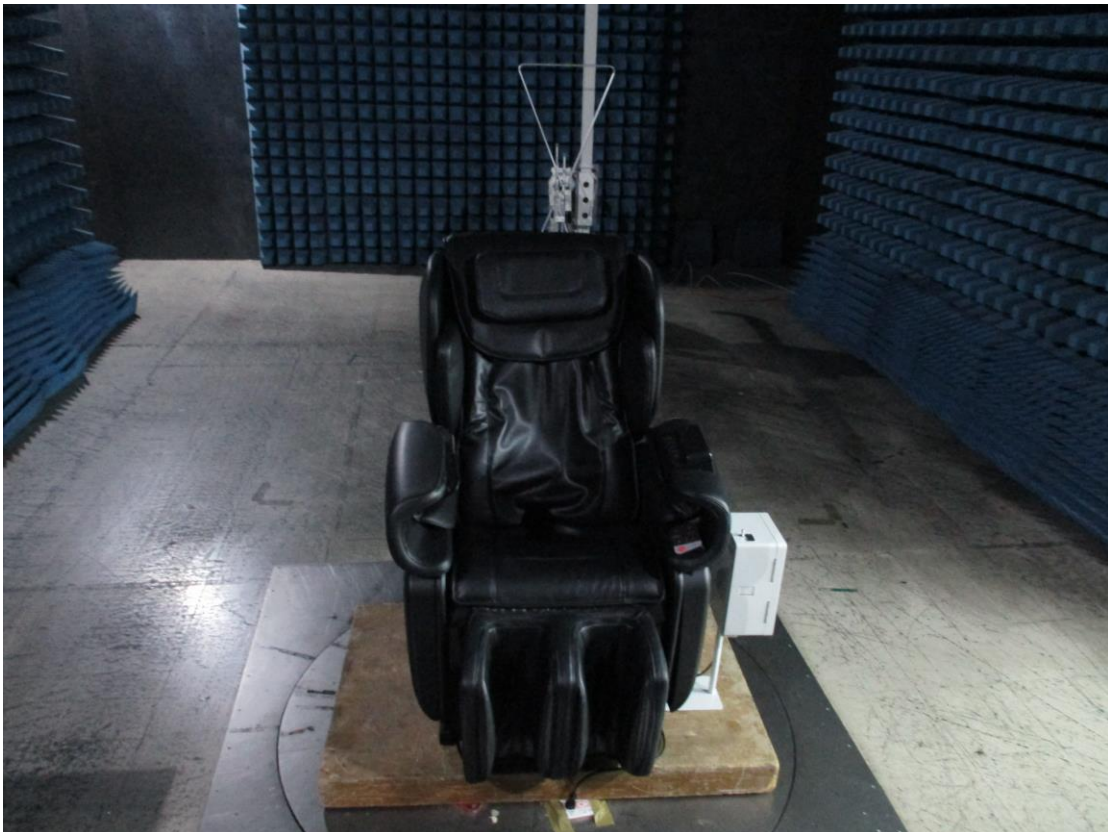

**Radiated Emission  
Test set-up Photo**

9kHz ~ 30MHz

**Radiated Emission  
Test set-up Photo**

30MHz ~ 1GHz

**Radiated Emission  
Test set-up Photo**

Above 1GHz