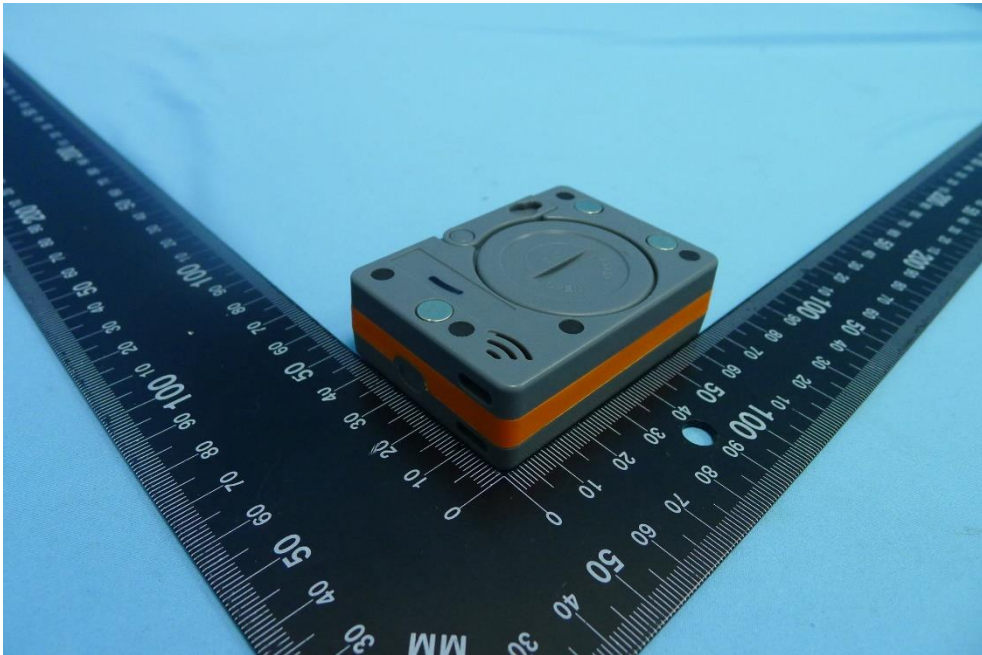

## External Photograph

(1) EUT Photo

(2) EUT Photo

**Product: Bluetooth Datalogger**  
**Trade Name: AZ INSTRUMENT**  
**Model Number: 88360/88361/88362/88363**  
**Serial Model: 88460/88461/88462/88463**  
**Report No.: 1808TW0802-U1**

(3) EUT Photo

(4) EUT Photo

**Product: Bluetooth Datalogger**  
**Trade Name: AZ INSTRUMENT**  
**Model Number: 88360/88361/88362/88363**  
**Serial Model: 88460/88461/88462/88463**  
**Report No.: 1808TW0802-U1**

(5) EUT Photo

(6) EUT Photo

**Product: Bluetooth Datalogger**  
**Trade Name: AZ INSTRUMENT**  
**Model Number: 88360/88361/88362/88363**  
**Serial Model: 88460/88461/88462/88463**  
**Report No.: 1808TW0802-U1**