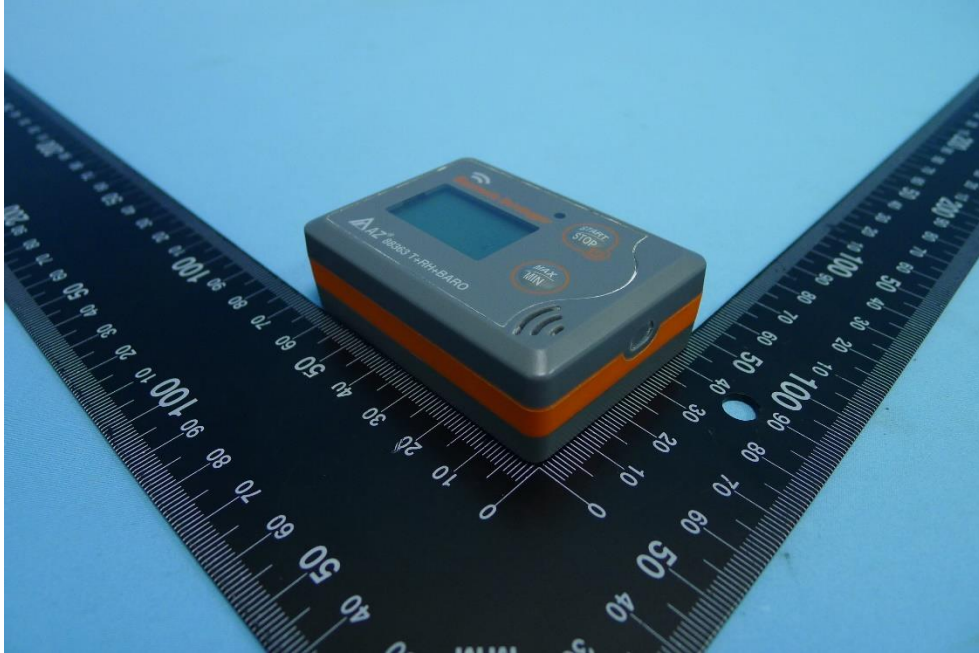

**Product: Bluetooth Datalogger**  
**Trade Name: AZ INSTRUMENT**  
**Model Number: 88360/88361/88362/88363**  
**Serial Model: 88460/88461/88462/88463**  
**Report No.: 1808TW0802-U1**

## External Photograph

(1) EUT Photo

(2) EUT Photo

**Product: Bluetooth Datalogger**  
**Trade Name: AZ INSTRUMENT**  
**Model Number: 88360/88361/88362/88363**  
**Serial Model: 88460/88461/88462/88463**  
**Report No.: 1808TW0802-U1**

(3) EUT Photo

(4) EUT Photo

**Product: Bluetooth Datalogger**  
**Trade Name: AZ INSTRUMENT**  
**Model Number: 88360/88361/88362/88363**  
**Serial Model: 88460/88461/88462/88463**  
**Report No.: 1808TW0802-U1**