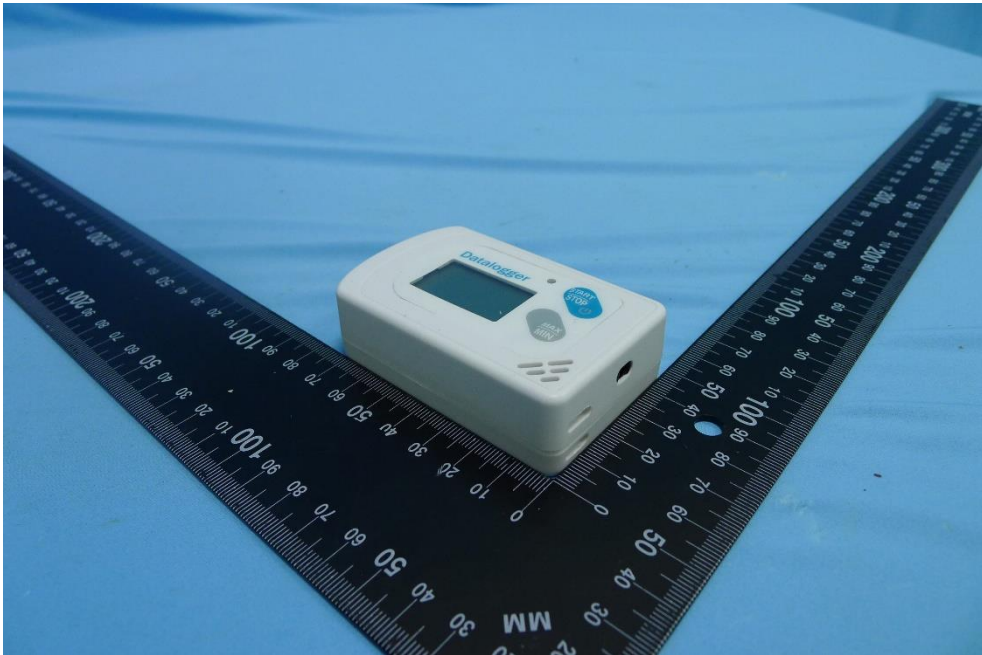

Product: Bluetooth Datalogger
Trade Name: AZ INSTRUMENT
Model Number: 88360/88361/88362/88363
Serial Model: 88460/88461/88462/88463
Report No.: 1808TW0802-U1

(13) EUT Photo