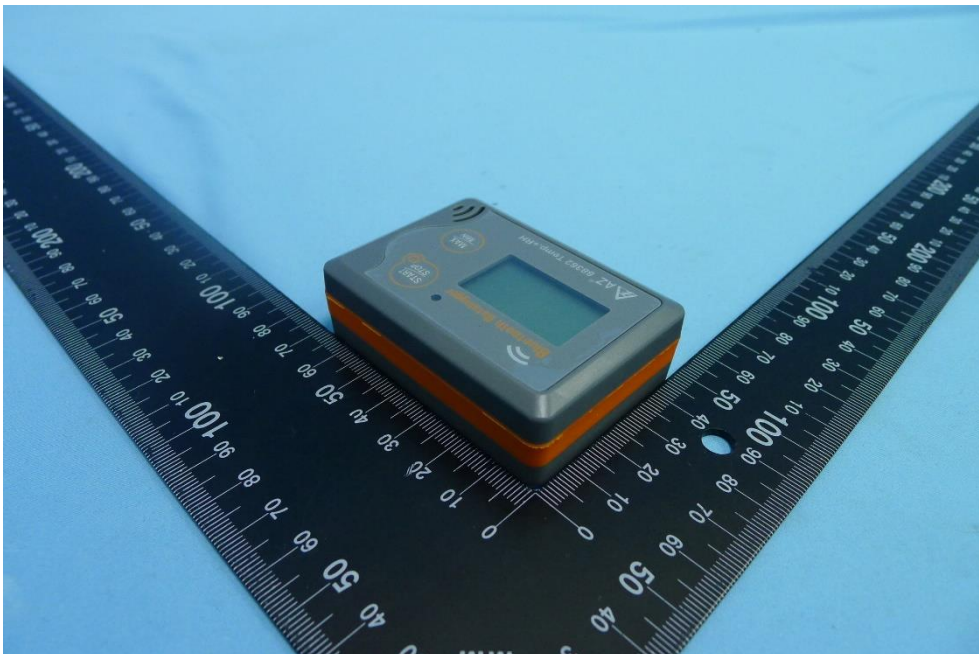

**Product: Bluetooth Datalogger**  
**Trade Name: AZ INSTRUMENT**  
**Model Number: 88360/88361/88362/88363**  
**Serial Model: 88460/88461/88462/88463**  
**Report No.: 1808TW0802-U1**

## External Photograph

(1) EUT Photo

(2) EUT Photo

**Product: Bluetooth Datalogger**  
**Trade Name: AZ INSTRUMENT**  
**Model Number: 88360/88361/88362/88363**  
**Serial Model: 88460/88461/88462/88463**  
**Report No.: 1808TW0802-U1**

(3) EUT Photo

(4) EUT Photo

**Product: Bluetooth Datalogger**  
**Trade Name: AZ INSTRUMENT**  
**Model Number: 88360/88361/88362/88363**  
**Serial Model: 88460/88461/88462/88463**  
**Report No.: 1808TW0802-U1**