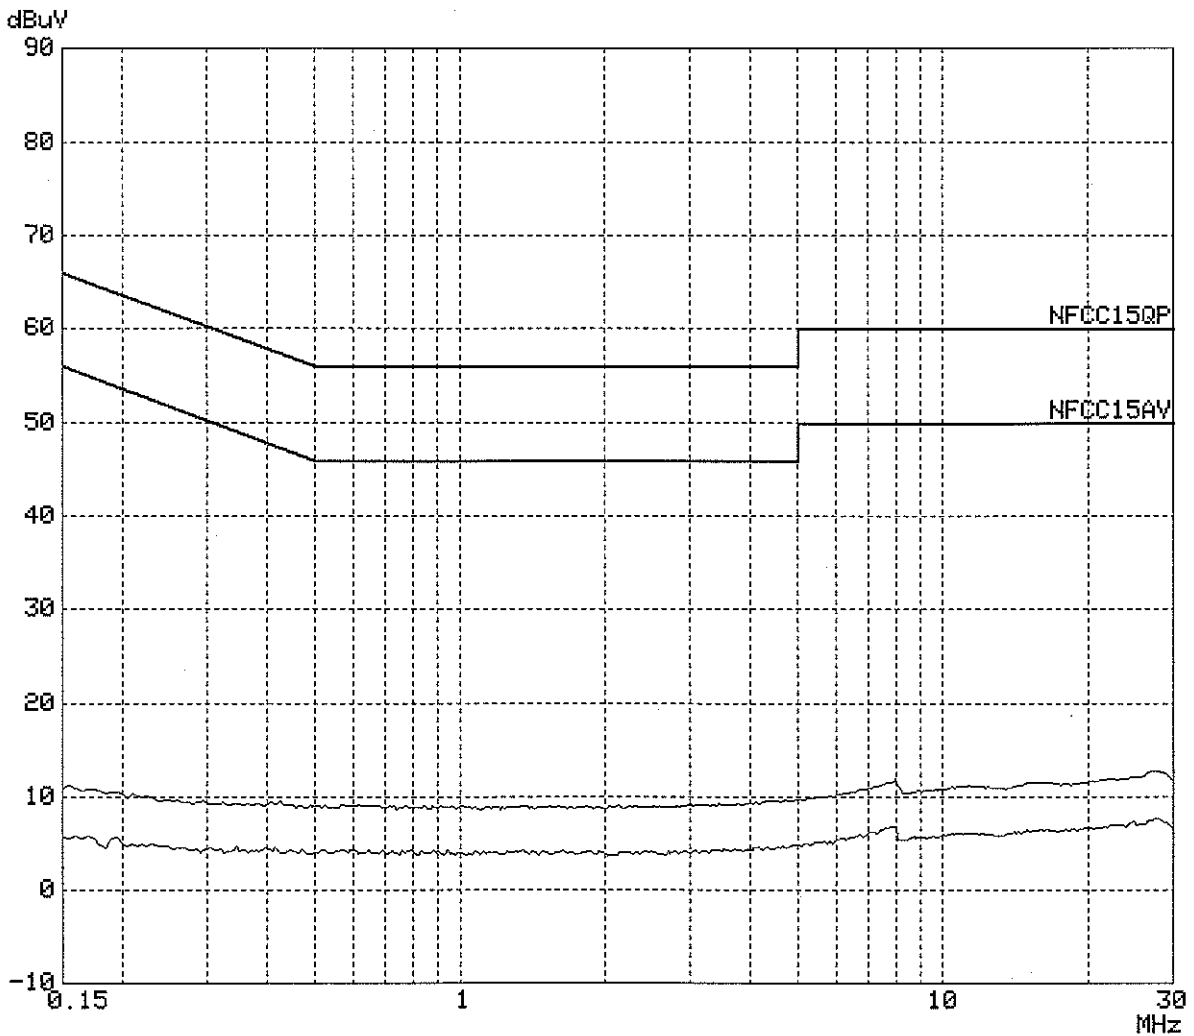

File name: J38139C1.RES
Date: 31. Aug 05 18:27

Scan Settings (2 Ranges)

Frequencies			Receiver Settings					
Start	Stop	Step	IF BW	Detector	M-Time	Atten	Preamp	
150k	1M	5k	9k	QP+AV	20ms	AUTO LN	OFF	
1M	30M	10k	9k	QP+AV	20ms	AUTO LN	OFF	

Transducer No.	Start	Stop	Name
11	9k	30M	COND_CF

Final Measurement: x QP / + AV
Meas Time: 1 s
Subranges: 16
Acc Margin: 30dB

File name: J38139C1.RES
Date: 31. Aug 05 18:27

Final Measurement Results:

no Results