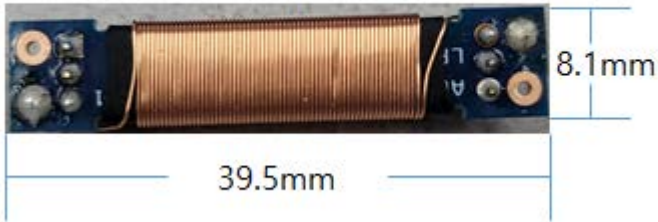

# Internal Antenna

\* LF Antenna(39.5x8.1x8.6 mm (LxWxH))