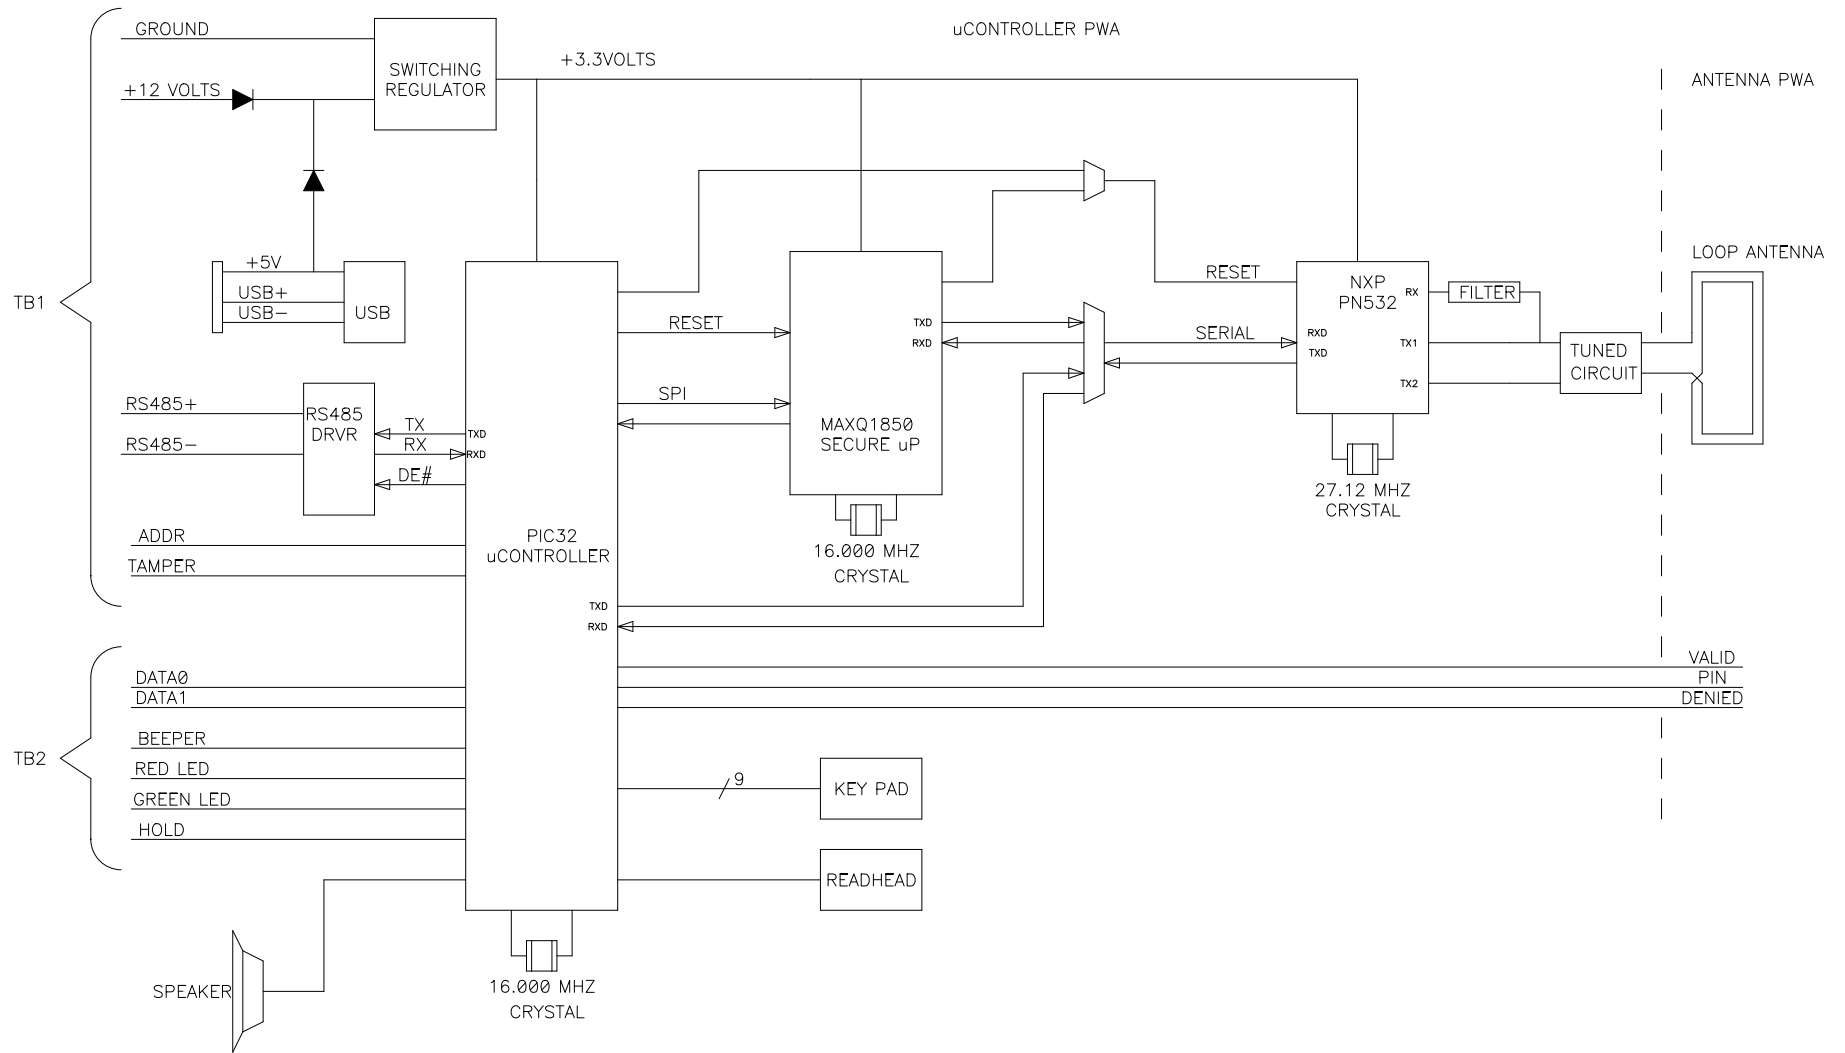

BLACKBOARD INC. DR4100 DOOR ACCESS READER BLOCK DIAGRAM

Blackboard Inc.	
Phoenix, Arizona	
PRODUCT:	
PART:	
PART NO:	REV:
SCH FILE:	
DATE:	
CHANGE ORDER:	
DESIGN BY:	DWG BY: