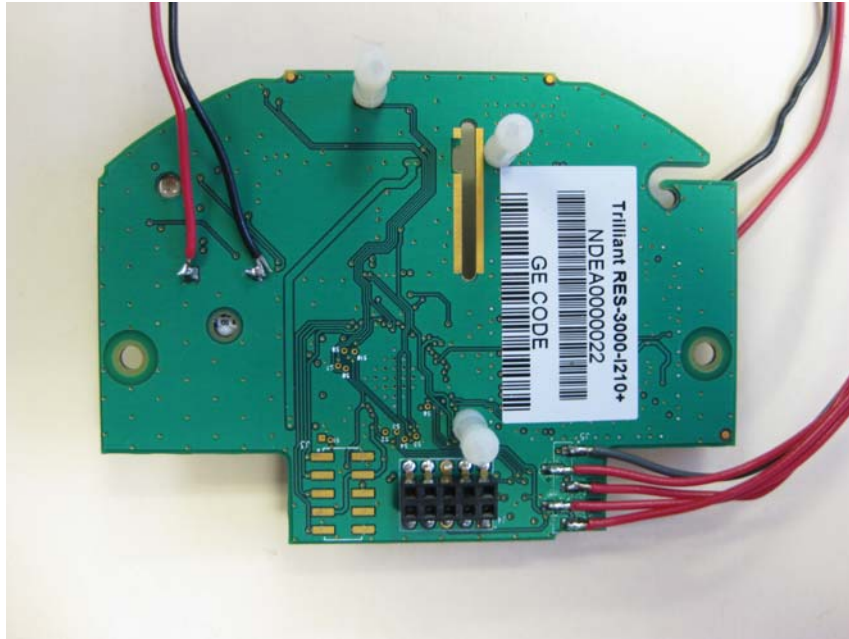

<u>INTERNAL PHOTOS</u>	
Company Name	Trilliant Networks, Inc.
Model #	RES-3000-I210+
FCC ID #	TMB-G301210
IC #	6028A-G301210

Internal Photo of Meter Open

Close-up of RF Board and Main Board

INTERNAL PHOTOS

Company Name	Trilliant Networks, Inc.
Model #	RES-3000-I210+
FCC ID #	TMB-G301210
IC #	6028A-G301210

Reverse Side of Main PCB

Close-up of RF Board

<u>INTERNAL PHOTOS</u>	
Company Name	Trilliant Networks, Inc.
Model #	RES-3000-I210+
FCC ID #	TMB-G301210
IC #	6028A-G301210

Side View of Antenna

Reverse Side of Antenna

INTERNAL PHOTOS

Company Name	Trilliant Networks, Inc.
Model #	RES-3000-I210+
FCC ID #	TMB-G301210
IC #	6028A-G301210

Backside of RF Board

RF Board with Shield Removed