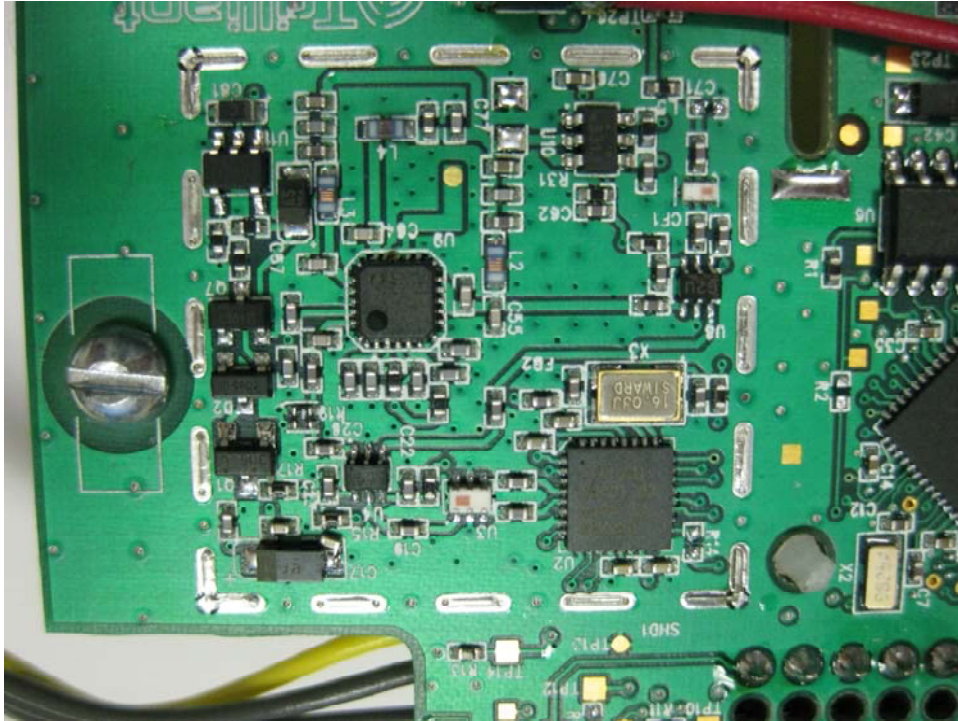

INTERNAL PHOTOS

Company Name	Trilliant Networks, Inc.
Model #	RES-3000-I210+
FCC ID #	TMB-G301210
IC #	6028A-G301210

Close-up of RF Section with Shield Removed