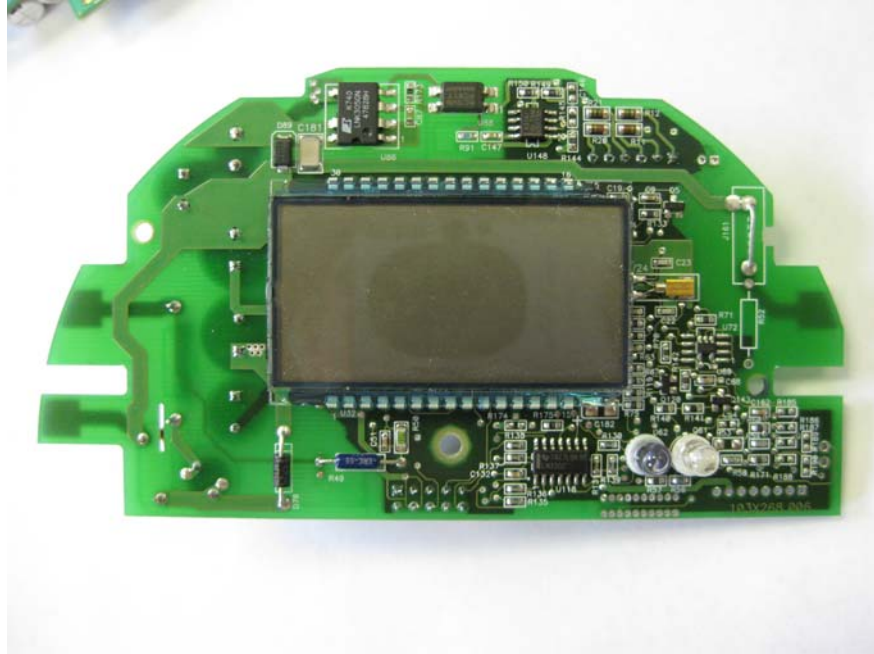

<u>INTERNAL PHOTOS</u>	
Company Name	Trilliant Networks, Inc.
Model #	RES-3000-I210+
FCC ID #	TMB-G301210
IC #	6028A-G301210

Internal Photo of Meter Open

Close-up of RF Board and Main Board

INTERNAL PHOTOS

Company Name	Trilliant Networks, Inc.
Model #	RES-3000-I210+
FCC ID #	TMB-G301210
IC #	6028A-G301210

Reverse Side of Main PCB

Close-up of RF Board

<u>INTERNAL PHOTOS</u>	
Company Name	Trilliant Networks, Inc.
Model #	RES-3000-I210+
FCC ID #	TMB-G301210
IC #	6028A-G301210

Side View of Antenna

Reverse Side of Antenna

INTERNAL PHOTOS

Company Name	Trilliant Networks, Inc.
Model #	RES-3000-I210+
FCC ID #	TMB-G301210
IC #	6028A-G301210

Backside of RF Board

RF Board with Shield Removed