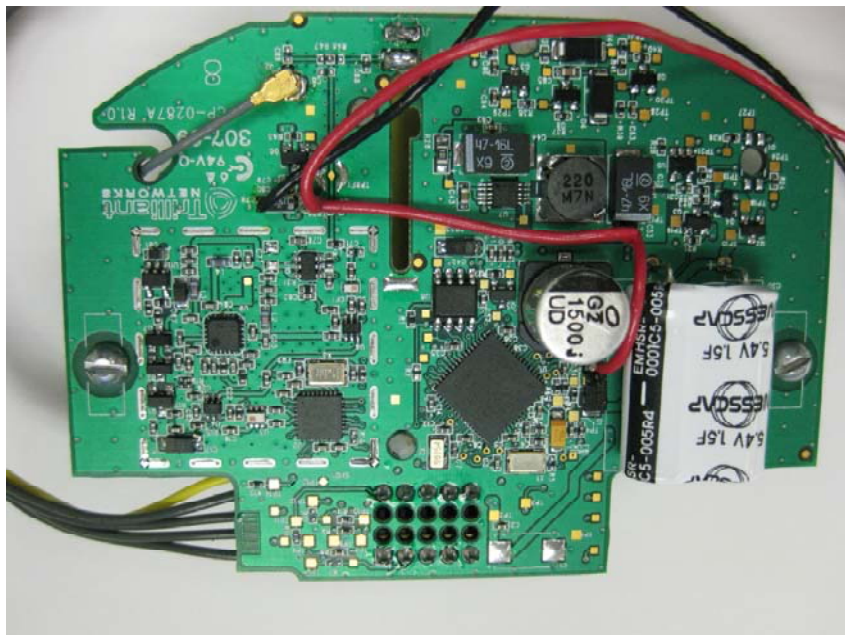

<u>INTERNAL PHOTOS</u>	
Company Name	Trilliant Networks, Inc.
Model #	RES-3000-I210+
FCC ID #	TMB-G301210
IC #	6028A-G301210

Internal Photo of Meter Open

Close-up of RF Board and Main Board

INTERNAL PHOTOS

Company Name	Trilliant Networks, Inc.
Model #	RES-3000-I210+
FCC ID #	TMB-G301210
IC #	6028A-G301210

Reverse Side of Main PCB

Close-up of RF Board

<u>INTERNAL PHOTOS</u>	
Company Name	Trilliant Networks, Inc.
Model #	RES-3000-I210+
FCC ID #	TMB-G301210
IC #	6028A-G301210

Side View of Antenna

Reverse Side of Antenna

INTERNAL PHOTOS

Company Name	Trilliant Networks, Inc.
Model #	RES-3000-I210+
FCC ID #	TMB-G301210
IC #	6028A-G301210

Backside of RF Board

RF Board with Shield Removed