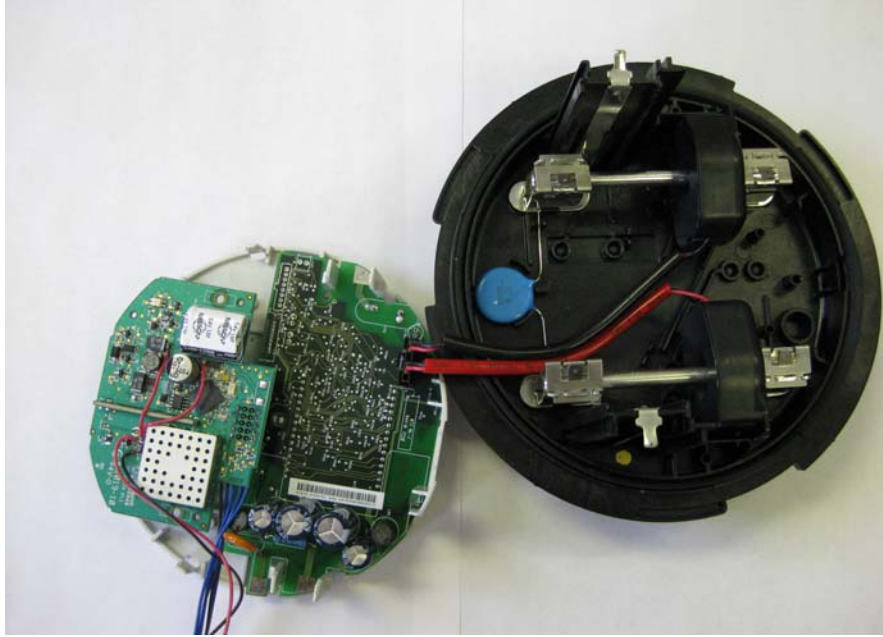

<u>INTERNAL PHOTOS</u>	
Company Name	Trilliant Networks, Inc.
Model #	RES-3000-I210+
FCC ID #	TMB-G301210
IC #	6028A-G301210

Internal Photo of Meter Open

Close-up of RF Board and Main Board

INTERNAL PHOTOS

Company Name	Trilliant Networks, Inc.
Model #	RES-3000-I210+
FCC ID #	TMB-G301210
IC #	6028A-G301210

Reverse Side of Main PCB

Close-up of RF Board

<u>INTERNAL PHOTOS</u>	
Company Name	Trilliant Networks, Inc.
Model #	RES-3000-I210+
FCC ID #	TMB-G301210
IC #	6028A-G301210

Side View of Antenna

Reverse Side of Antenna

INTERNAL PHOTOS

Company Name	Trilliant Networks, Inc.
Model #	RES-3000-I210+
FCC ID #	TMB-G301210
IC #	6028A-G301210

Backside of RF Board

RF Board with Shield Removed