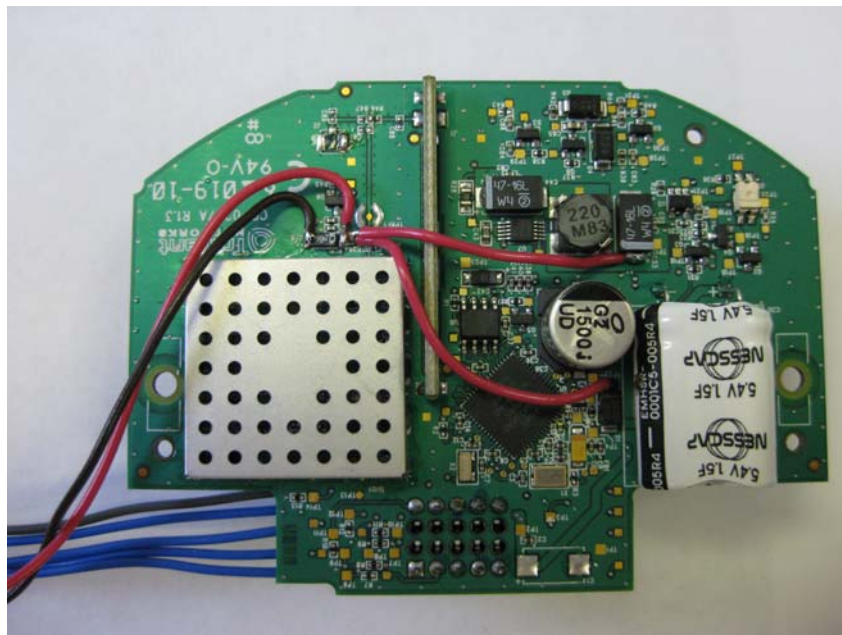

<u>INTERNAL PHOTOS</u>	
Company Name	Trilliant Networks, Inc.
Model #	RES-3000-I210+
FCC ID #	TMB-G301210
IC #	6028A-G301210

Internal Photo of Meter Open

Close-up of RF Board and Main Board

INTERNAL PHOTOS

Company Name	Trilliant Networks, Inc.
Model #	RES-3000-I210+
FCC ID #	TMB-G301210
IC #	6028A-G301210

Reverse Side of Main PCB

Close-up of RF Board

<u>INTERNAL PHOTOS</u>	
Company Name	Trilliant Networks, Inc.
Model #	RES-3000-I210+
FCC ID #	TMB-G301210
IC #	6028A-G301210

Side View of Antenna

Reverse Side of Antenna

INTERNAL PHOTOS

Company Name	Trilliant Networks, Inc.
Model #	RES-3000-I210+
FCC ID #	TMB-G301210
IC #	6028A-G301210

Backside of RF Board

RF Board with Shield Removed