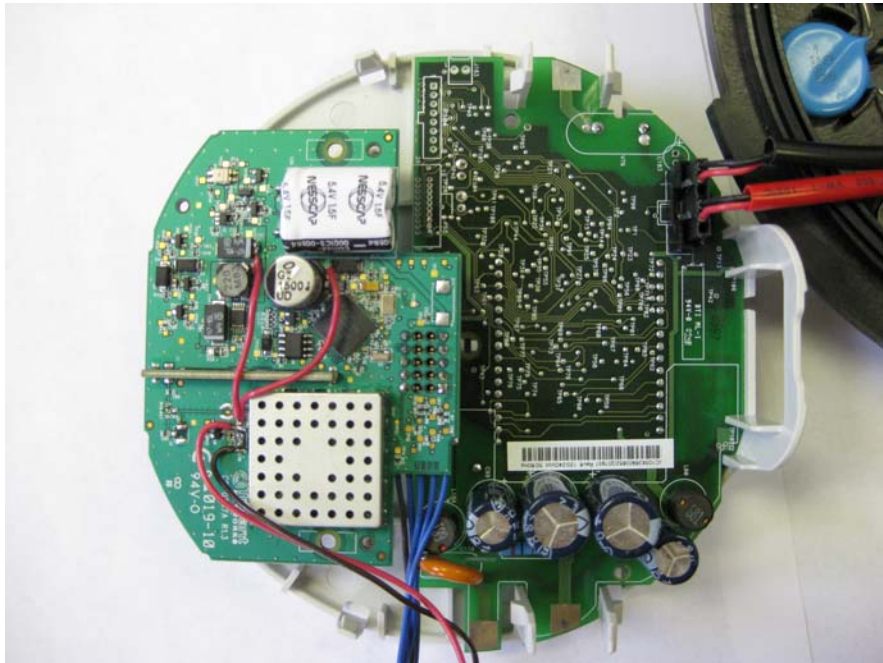

<u>INTERNAL PHOTOS</u>	
Company Name	Trilliant Networks, Inc.
Model #	RES-3000-I210+
FCC ID #	TMB-G301210
IC #	6028A-G301210

Internal Photo of Meter Open

Close-up of RF Board and Main Board

INTERNAL PHOTOS

Company Name	Trilliant Networks, Inc.
Model #	RES-3000-I210+
FCC ID #	TMB-G301210
IC #	6028A-G301210

Reverse Side of Main PCB

Close-up of RF Board

<u>INTERNAL PHOTOS</u>	
Company Name	Trilliant Networks, Inc.
Model #	RES-3000-I210+
FCC ID #	TMB-G301210
IC #	6028A-G301210

Side View of Antenna

Reverse Side of Antenna

INTERNAL PHOTOS

Company Name	Trilliant Networks, Inc.
Model #	RES-3000-I210+
FCC ID #	TMB-G301210
IC #	6028A-G301210

Backside of RF Board

RF Board with Shield Removed