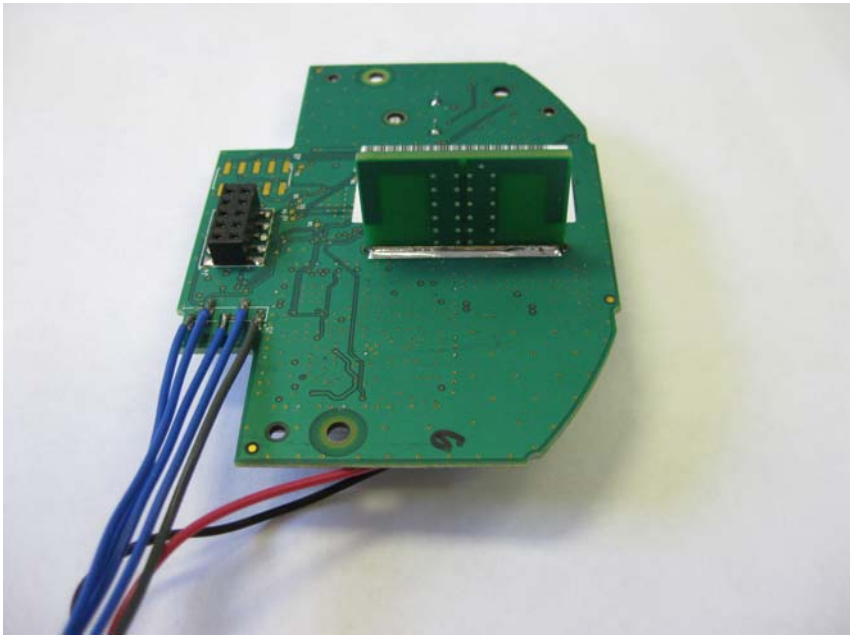

<u>INTERNAL PHOTOS</u>	
Company Name	Trilliant Networks, Inc.
Model #	RES-3000-I210+
FCC ID #	TMB-G301210
IC #	6028A-G301210

Internal Photo of Meter Open

Close-up of RF Board and Main Board

INTERNAL PHOTOS

Company Name	Trilliant Networks, Inc.
Model #	RES-3000-I210+
FCC ID #	TMB-G301210
IC #	6028A-G301210

Reverse Side of Main PCB

Close-up of RF Board

<u>INTERNAL PHOTOS</u>	
Company Name	Trilliant Networks, Inc.
Model #	RES-3000-I210+
FCC ID #	TMB-G301210
IC #	6028A-G301210

Side View of Antenna

Reverse Side of Antenna

INTERNAL PHOTOS

Company Name	Trilliant Networks, Inc.
Model #	RES-3000-I210+
FCC ID #	TMB-G301210
IC #	6028A-G301210

Backside of RF Board

RF Board with Shield Removed