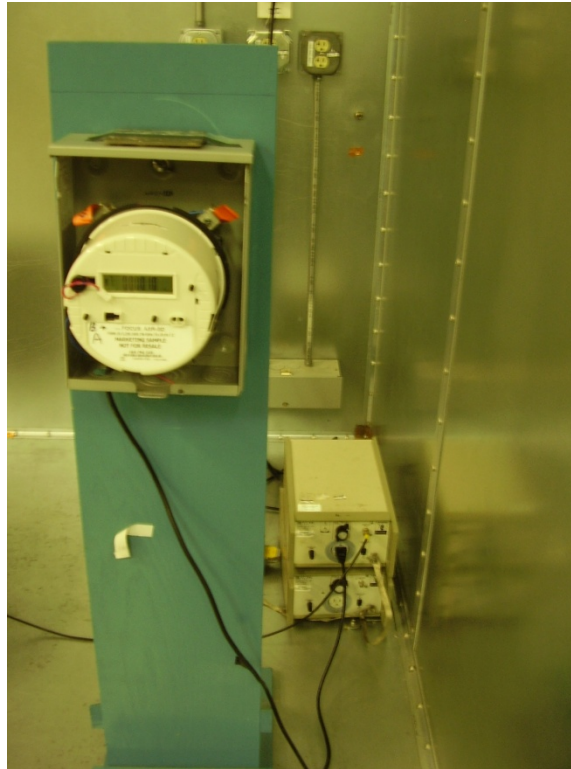

TEST SETUP PHOTOS

Company Name	Trilliant Networks
Model #	RES-3000-FOCUS
FCC ID #	TMB-G30FOCUS
IC #	6028A-G30FOCUS

Test Setup for Radiated Emissions Testing

TEST SETUP PHOTOS

Company Name	Trilliant Networks
Model #	RES-3000-FOCUS
FCC ID #	TMB-G30FOCUS
IC #	6028A-G30FOCUS

Test Setup for Conducted AC Emissions Testing