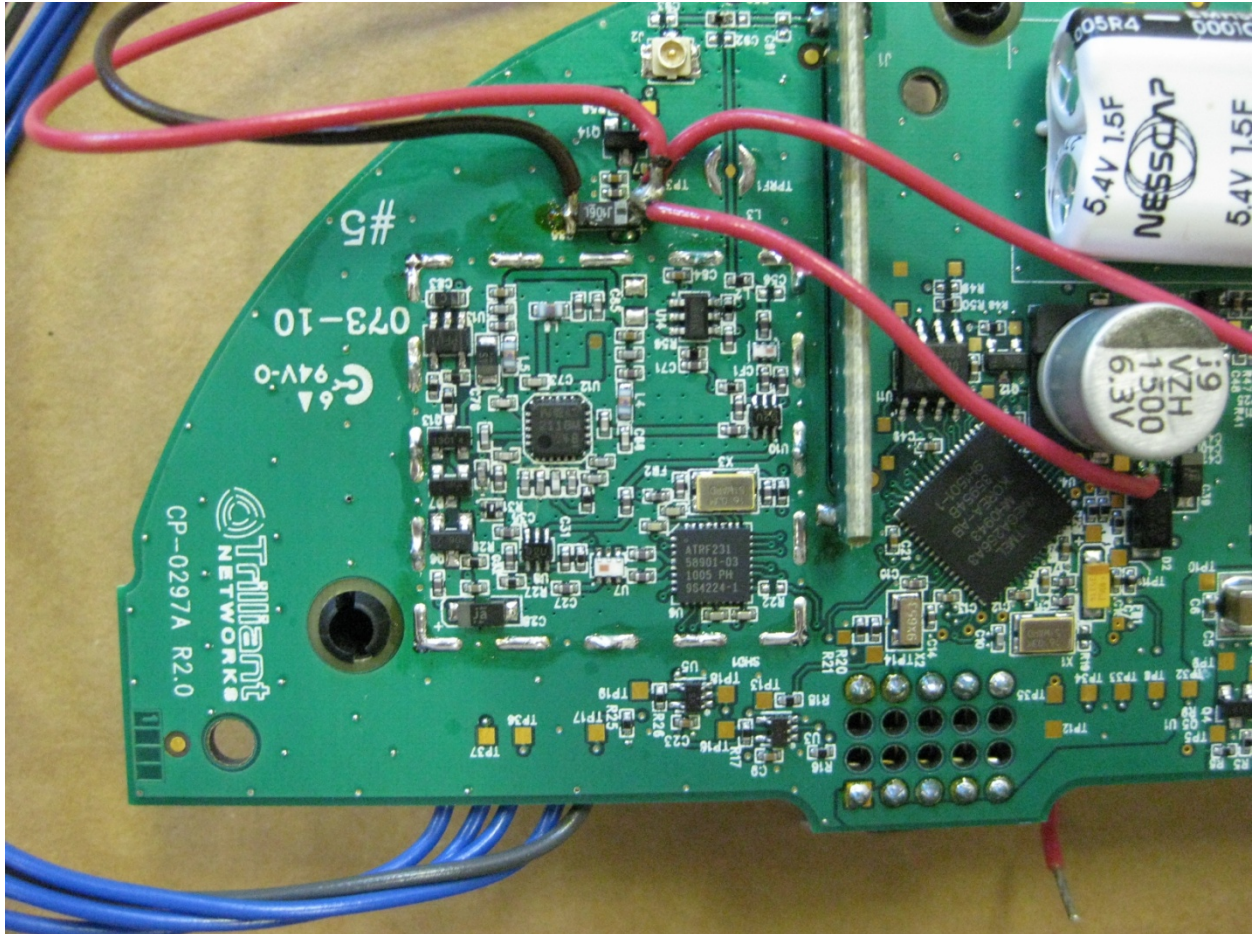

INTERNAL PHOTOS

Company Name	Trilliant Networks
Model #	RES-3000-FOCUS and RES-3000-FOCUSAX
FCC ID #	TMB-G30FOCUS
IC #	6028A-G30FOCUS

Internal View of Product

Close-up of Internal View

INTERNAL PHOTOS

Company Name	Trilliant Networks
Model #	RES-3000-FOCUS and RES-3000-FOCUSAX
FCC ID #	TMB-G30FOCUS
IC #	6028A-G30FOCUS

Close-up of RF Board inside Product

Close-up of RF Board outside Product Front Side

<u>INTERNAL PHOTOS</u>	
Company Name	Trilliant Networks
Model #	RES-3000-FOCUS and RES-3000-FOCUSAX
FCC ID #	TMB-G30FOCUS
IC #	6028A-G30FOCUS

Close-up of RF Board outside Product Front Side

Close-up Side View of Antenna

<u>INTERNAL PHOTOS</u>	
Company Name	Trilliant Networks
Model #	RES-3000-FOCUS and RES-3000-FOCUSAX
FCC ID #	TMB-G30FOCUS
IC #	6028A-G30FOCUS

Close-up Side View of Antenna

INTERNAL PHOTOS

Company Name	Trilliant Networks
Model #	RES-3000-FOCUS and RES-3000-FOCUSAX
FCC ID #	TMB-G30FOCUS
IC #	6028A-G30FOCUS

Close-up of RF Section with Shield Removed