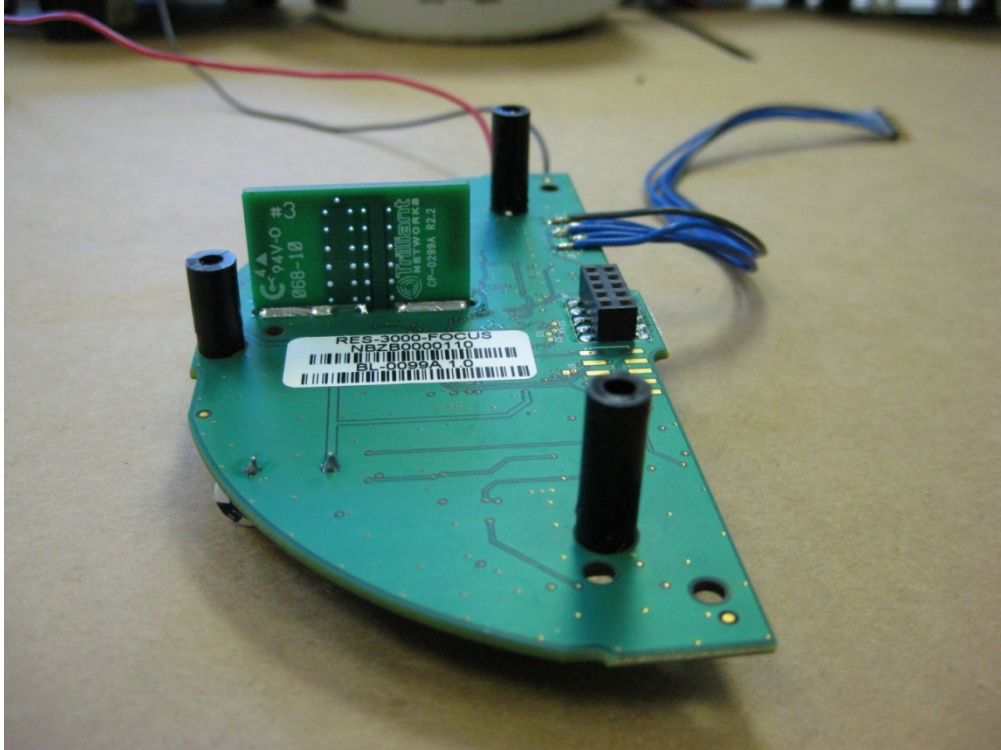

INTERNAL PHOTOS

Company Name	Trilliant Networks
Model #	RES-3000-FOCUS and RES-3000-FOCUSAX
FCC ID #	TMB-G30FOCUS
IC #	6028A-G30FOCUS

Internal View of Product

Close-up of Internal View

INTERNAL PHOTOS

Company Name	Trilliant Networks
Model #	RES-3000-FOCUS and RES-3000-FOCUSAX
FCC ID #	TMB-G30FOCUS
IC #	6028A-G30FOCUS

Close-up of RF Board inside Product

Close-up of RF Board outside Product Front Side

<u>INTERNAL PHOTOS</u>	
Company Name	Trilliant Networks
Model #	RES-3000-FOCUS and RES-3000-FOCUSAX
FCC ID #	TMB-G30FOCUS
IC #	6028A-G30FOCUS

Close-up of RF Board outside Product Front Side

Close-up Side View of Antenna

<u>INTERNAL PHOTOS</u>	
Company Name	Trilliant Networks
Model #	RES-3000-FOCUS and RES-3000-FOCUSAX
FCC ID #	TMB-G30FOCUS
IC #	6028A-G30FOCUS

Close-up Side View of Antenna

INTERNAL PHOTOS

Company Name	Trilliant Networks
Model #	RES-3000-FOCUS and RES-3000-FOCUSAX
FCC ID #	TMB-G30FOCUS
IC #	6028A-G30FOCUS

Close-up of RF Section with Shield Removed