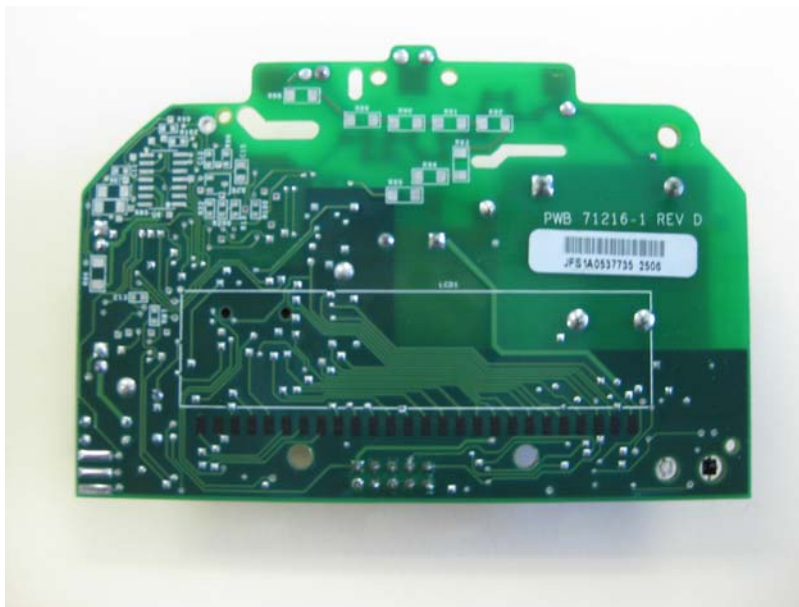

Back Side Non-RF Board for RES-3000-FOCUS