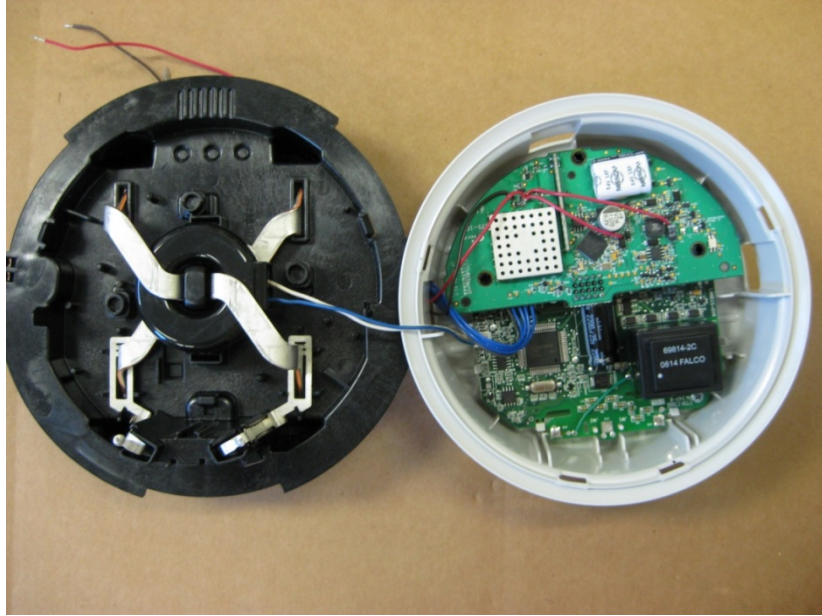

INTERNAL PHOTOS

Company Name	Trilliant Networks
Model #	RES-3000-FOCUS and RES-3000-FOCUSAX
FCC ID #	TMB-G30FOCUS
IC #	6028A-G30FOCUS

Internal View of Product

Close-up of Internal View

INTERNAL PHOTOS

Company Name	Trilliant Networks
Model #	RES-3000-FOCUS and RES-3000-FOCUSAX
FCC ID #	TMB-G30FOCUS
IC #	6028A-G30FOCUS

Close-up of RF Board inside Product

Close-up of RF Board outside Product Front Side

<u>INTERNAL PHOTOS</u>	
Company Name	Trilliant Networks
Model #	RES-3000-FOCUS and RES-3000-FOCUSAX
FCC ID #	TMB-G30FOCUS
IC #	6028A-G30FOCUS

Close-up of RF Board outside Product Front Side

Close-up Side View of Antenna

<u>INTERNAL PHOTOS</u>	
Company Name	Trilliant Networks
Model #	RES-3000-FOCUS and RES-3000-FOCUSAX
FCC ID #	TMB-G30FOCUS
IC #	6028A-G30FOCUS

Close-up Side View of Antenna

INTERNAL PHOTOS

Company Name	Trilliant Networks
Model #	RES-3000-FOCUS and RES-3000-FOCUSAX
FCC ID #	TMB-G30FOCUS
IC #	6028A-G30FOCUS

Close-up of RF Section with Shield Removed