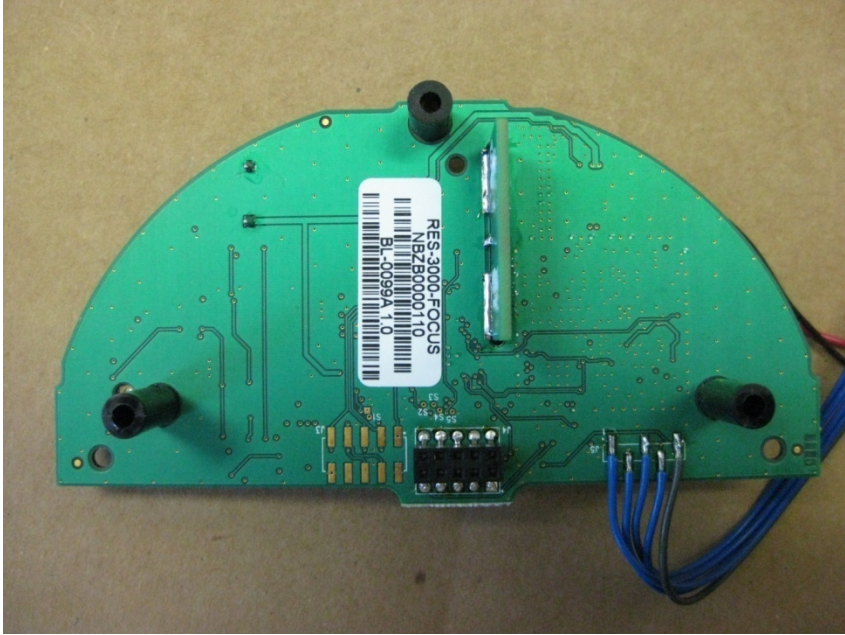

INTERNAL PHOTOS

Company Name	Trilliant Networks
Model #	RES-3000-FOCUS and RES-3000-FOCUSAX
FCC ID #	TMB-G30FOCUS
IC #	6028A-G30FOCUS

Internal View of Product

Close-up of Internal View

INTERNAL PHOTOS

Company Name	Trilliant Networks
Model #	RES-3000-FOCUS and RES-3000-FOCUSAX
FCC ID #	TMB-G30FOCUS
IC #	6028A-G30FOCUS

Close-up of RF Board inside Product

Close-up of RF Board outside Product Front Side

<u>INTERNAL PHOTOS</u>	
Company Name	Trilliant Networks
Model #	RES-3000-FOCUS and RES-3000-FOCUSAX
FCC ID #	TMB-G30FOCUS
IC #	6028A-G30FOCUS

Close-up of RF Board outside Product Front Side

Close-up Side View of Antenna

<u>INTERNAL PHOTOS</u>	
Company Name	Trilliant Networks
Model #	RES-3000-FOCUS and RES-3000-FOCUSAX
FCC ID #	TMB-G30FOCUS
IC #	6028A-G30FOCUS

Close-up Side View of Antenna

INTERNAL PHOTOS

Company Name	Trilliant Networks
Model #	RES-3000-FOCUS and RES-3000-FOCUSAX
FCC ID #	TMB-G30FOCUS
IC #	6028A-G30FOCUS

Close-up of RF Section with Shield Removed