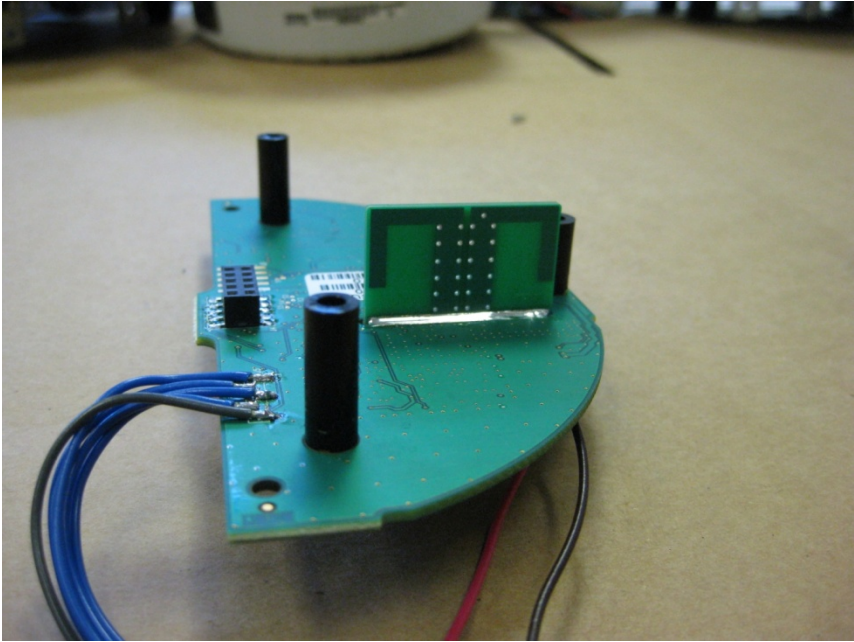

INTERNAL PHOTOS

Company Name	Trilliant Networks
Model #	RES-3000-FOCUS and RES-3000-FOCUSAX
FCC ID #	TMB-G30FOCUS
IC #	6028A-G30FOCUS

Internal View of Product

Close-up of Internal View

INTERNAL PHOTOS

Company Name	Trilliant Networks
Model #	RES-3000-FOCUS and RES-3000-FOCUSAX
FCC ID #	TMB-G30FOCUS
IC #	6028A-G30FOCUS

Close-up of RF Board inside Product

Close-up of RF Board outside Product Front Side

<u>INTERNAL PHOTOS</u>	
Company Name	Trilliant Networks
Model #	RES-3000-FOCUS and RES-3000-FOCUSAX
FCC ID #	TMB-G30FOCUS
IC #	6028A-G30FOCUS

Close-up of RF Board outside Product Front Side

Close-up Side View of Antenna

<u>INTERNAL PHOTOS</u>	
Company Name	Trilliant Networks
Model #	RES-3000-FOCUS and RES-3000-FOCUSAX
FCC ID #	TMB-G30FOCUS
IC #	6028A-G30FOCUS

Close-up Side View of Antenna

INTERNAL PHOTOS

Company Name	Trilliant Networks
Model #	RES-3000-FOCUS and RES-3000-FOCUSAX
FCC ID #	TMB-G30FOCUS
IC #	6028A-G30FOCUS

Close-up of RF Section with Shield Removed