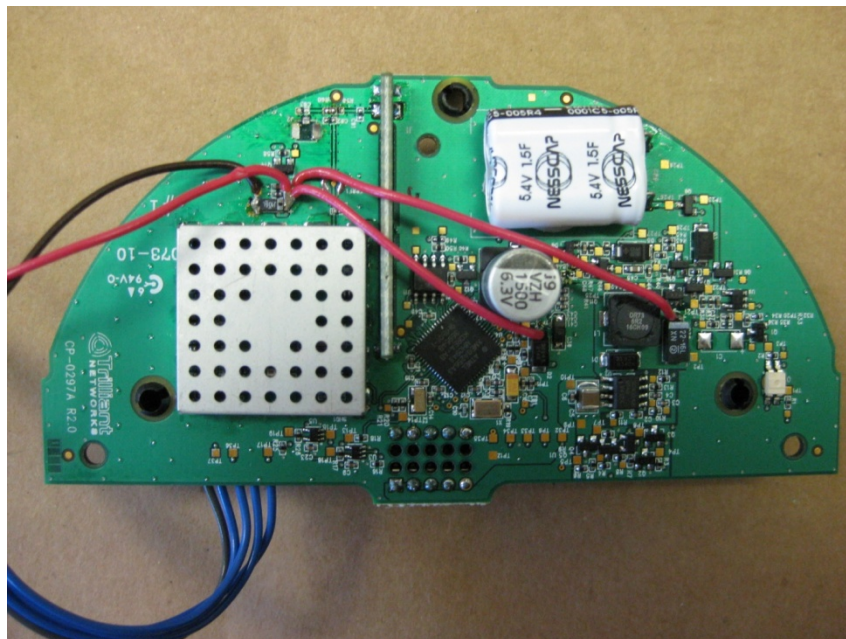

INTERNAL PHOTOS

Company Name	Trilliant Networks
Model #	RES-3000-FOCUS and RES-3000-FOCUSAX
FCC ID #	TMB-G30FOCUS
IC #	6028A-G30FOCUS

Internal View of Product

Close-up of Internal View

INTERNAL PHOTOS

Company Name	Trilliant Networks
Model #	RES-3000-FOCUS and RES-3000-FOCUSAX
FCC ID #	TMB-G30FOCUS
IC #	6028A-G30FOCUS

Close-up of RF Board inside Product

Close-up of RF Board outside Product Front Side

<u>INTERNAL PHOTOS</u>	
Company Name	Trilliant Networks
Model #	RES-3000-FOCUS and RES-3000-FOCUSAX
FCC ID #	TMB-G30FOCUS
IC #	6028A-G30FOCUS

Close-up of RF Board outside Product Front Side

Close-up Side View of Antenna

<u>INTERNAL PHOTOS</u>	
Company Name	Trilliant Networks
Model #	RES-3000-FOCUS and RES-3000-FOCUSAX
FCC ID #	TMB-G30FOCUS
IC #	6028A-G30FOCUS

Close-up Side View of Antenna

INTERNAL PHOTOS

Company Name	Trilliant Networks
Model #	RES-3000-FOCUS and RES-3000-FOCUSAX
FCC ID #	TMB-G30FOCUS
IC #	6028A-G30FOCUS

Close-up of RF Section with Shield Removed