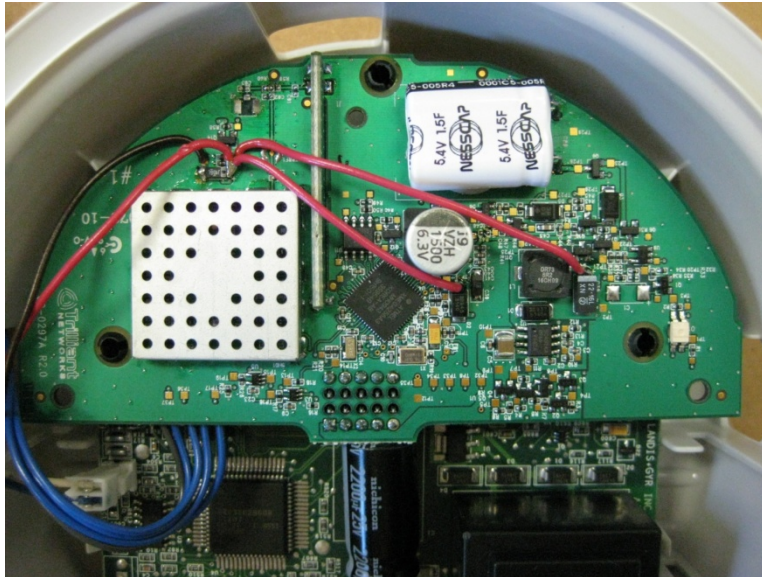

INTERNAL PHOTOS

Company Name	Trilliant Networks
Model #	RES-3000-FOCUS and RES-3000-FOCUSAX
FCC ID #	TMB-G30FOCUS
IC #	6028A-G30FOCUS

Internal View of Product

Close-up of Internal View

INTERNAL PHOTOS

Company Name	Trilliant Networks
Model #	RES-3000-FOCUS and RES-3000-FOCUSAX
FCC ID #	TMB-G30FOCUS
IC #	6028A-G30FOCUS

Close-up of RF Board inside Product

Close-up of RF Board outside Product Front Side

<u>INTERNAL PHOTOS</u>	
Company Name	Trilliant Networks
Model #	RES-3000-FOCUS and RES-3000-FOCUSAX
FCC ID #	TMB-G30FOCUS
IC #	6028A-G30FOCUS

Close-up of RF Board outside Product Front Side

Close-up Side View of Antenna

<u>INTERNAL PHOTOS</u>	
Company Name	Trilliant Networks
Model #	RES-3000-FOCUS and RES-3000-FOCUSAX
FCC ID #	TMB-G30FOCUS
IC #	6028A-G30FOCUS

Close-up Side View of Antenna

INTERNAL PHOTOS

Company Name	Trilliant Networks
Model #	RES-3000-FOCUS and RES-3000-FOCUSAX
FCC ID #	TMB-G30FOCUS
IC #	6028A-G30FOCUS

Close-up of RF Section with Shield Removed