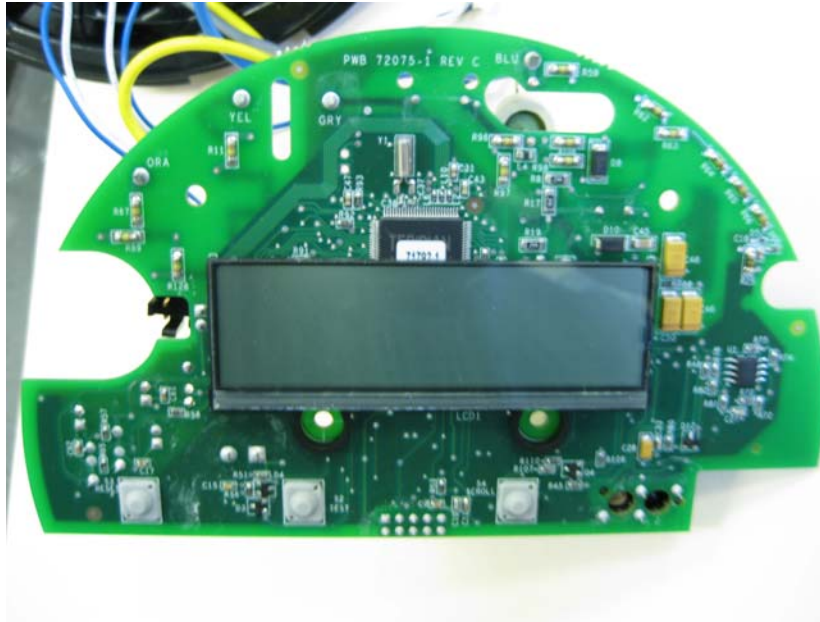

INTERNAL PHOTOS

Company Name	Trilliant Networks
Model #	RES-3000-FOCUS and RES-3000-FOCUSAX
FCC ID #	TMB-G30FOCUS
IC #	6028A-G30FOCUS

Front Side Non-RF Board for RES-3000-FOCUSAX