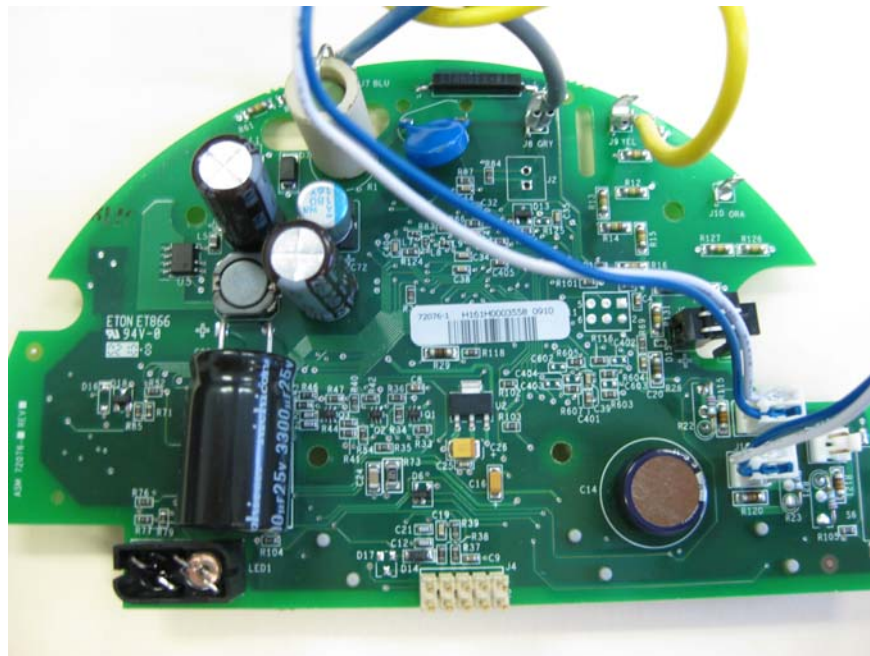

Back Side Non-RF Board for RES-3000-FOCUSAX