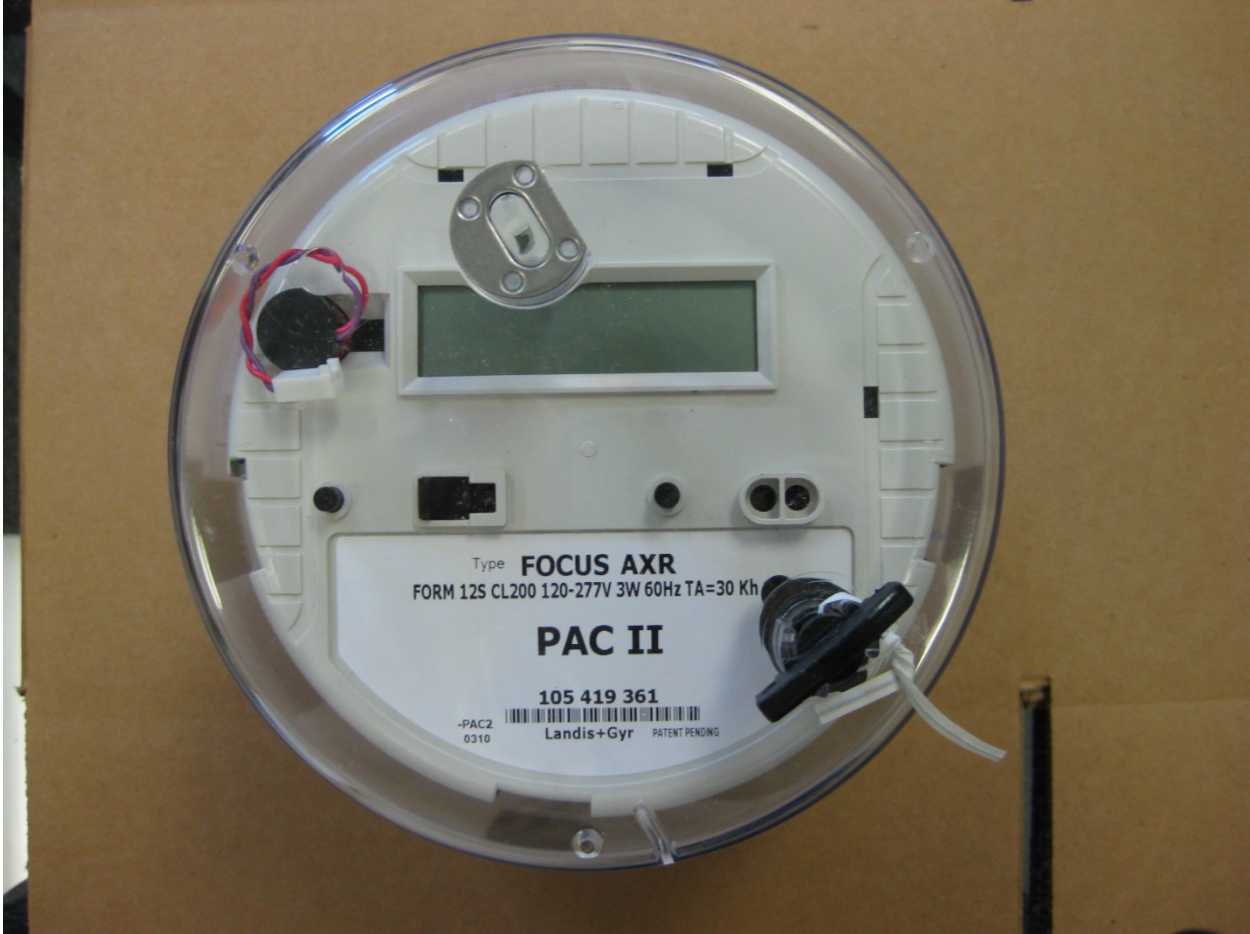

<u>EXTERNAL PHOTOS</u>	
Company Name	Trilliant Networks
Model #	RES-3000-FOCUS and RES-3000-FOCUSAX
FCC ID #	TMB-G30FOCUS
IC #	6028A-G30FOCUS

Outside View of Front Side the RES-3000-FOCUSAX

EXTERNAL PHOTOS

Company Name	Trilliant Networks
Model #	RES-3000-FOCUS and RES-3000-FOCUSAX
FCC ID #	TMB-G30FOCUS
IC #	6028A-G30FOCUS

Outside View of Back Side the RES-3000-FOCUSAX

<u>EXTERNAL PHOTOS</u>	
Company Name	Trilliant Networks
Model #	RES-3000-FOCUS and RES-3000-FOCUSAX
FCC ID #	TMB-G30FOCUS
IC #	6028A-G30FOCUS

Side View of the RES-3000-FOCUSAX

Side View of the RES-3000-FOCUSAX

<u>EXTERNAL PHOTOS</u>	
Company Name	Trilliant Networks
Model #	RES-3000-FOCUS and RES-3000-FOCUSAX
FCC ID #	TMB-G30FOCUS
IC #	6028A-G30FOCUS

Side View of the RES-3000-FOCUS

Side View of the RES-3000-FOCUS

<u>EXTERNAL PHOTOS</u>	
Company Name	Trilliant Networks
Model #	RES-3000-FOCUS and RES-3000-FOCUSAX
FCC ID #	TMB-G30FOCUS
IC #	6028A-G30FOCUS