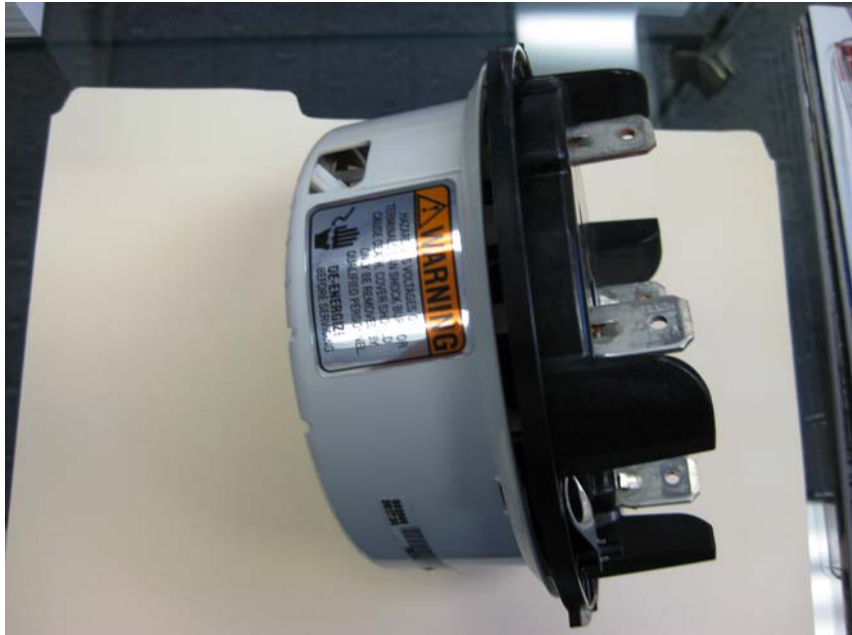

Side View of the RES-3000-FOCUS