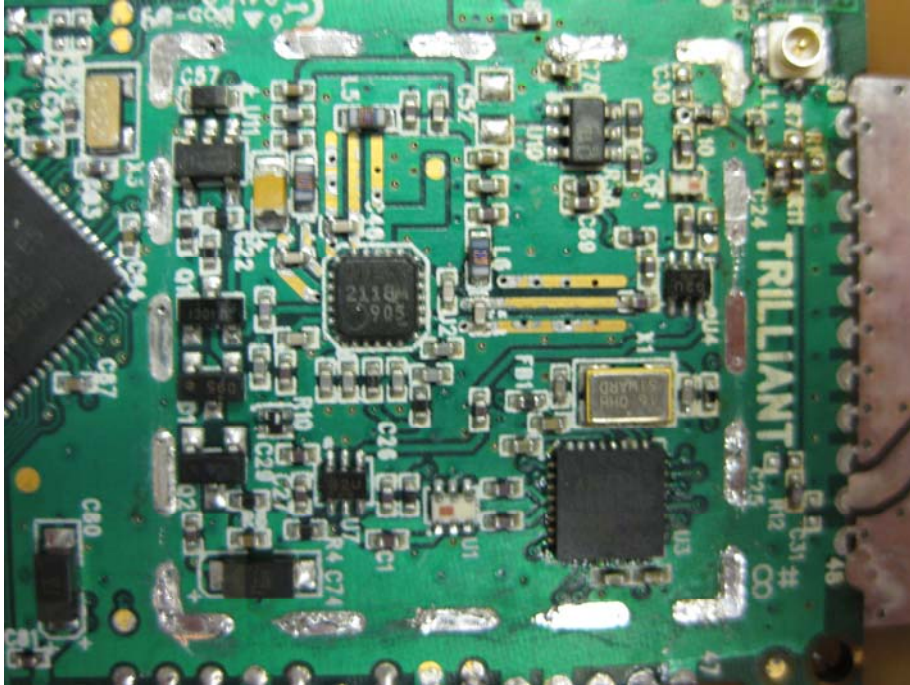

INTERNAL PHOTOS

Company Name	Trilliant, Inc.
Model #	See individual photos
FCC ID #	TMB-EM0069
IC #	6028A-EM0069

RF Section View #1 (Same RF Section on Model EM-0069A & EM-0069B)

RF Section View #2 (Same RF Section on Model EM-0069A & EM-0069B)

INTERNAL PHOTOS

Company Name	Trilliant, Inc.
Model #	See individual photos
FCC ID #	TMB-EM0069
IC #	6028A-EM0069

RF Section Close Up (Same RF Section on Model EM-0069A & EM-0069B)

INTERNAL PHOTOS

Company Name	Trilliant, Inc.
Model #	See individual photos
FCC ID #	TMB-EM0069
IC #	6028A-EM0069

Close Up of Antenna Connection on Board (Model EM-0069B)

Close Up of U.FL to SMA Cable Connected to Module (Model EM-0069B)