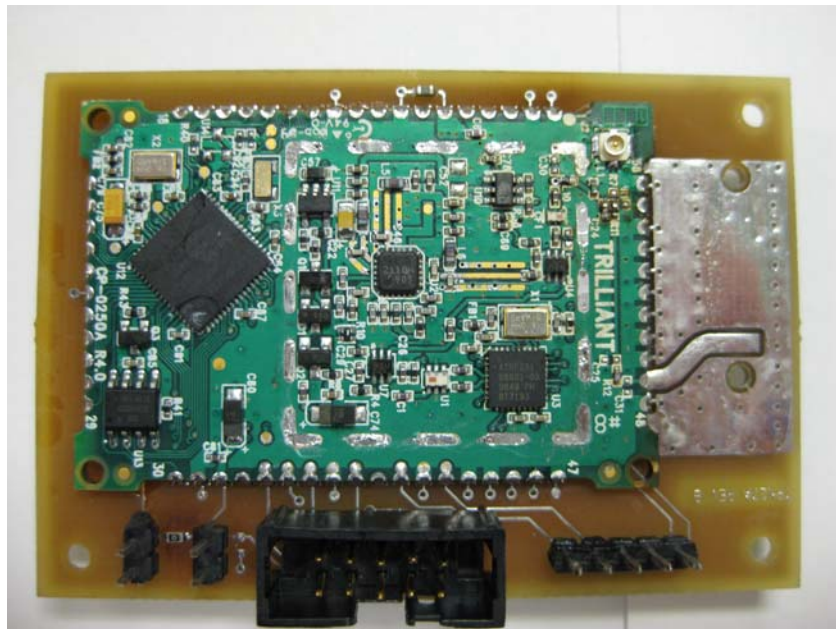

INTERNAL PHOTOS

Company Name	Trilliant, Inc.
Model #	See individual photos
FCC ID #	TMB-EM0069
IC #	6028A-EM0069

RF Section View #1 (Same RF Section on Model EM-0069A & EM-0069B)

RF Section View #2 (Same RF Section on Model EM-0069A & EM-0069B)

INTERNAL PHOTOS

Company Name	Trilliant, Inc.
Model #	See individual photos
FCC ID #	TMB-EM0069
IC #	6028A-EM0069

RF Section Close Up (Same RF Section on Model EM-0069A & EM-0069B)

INTERNAL PHOTOS

Company Name	Trilliant, Inc.
Model #	See individual photos
FCC ID #	TMB-EM0069
IC #	6028A-EM0069

Close Up of Antenna Connection on Board (Model EM-0069B)

Close Up of U.FL to SMA Cable Connected to Module (Model EM-0069B)