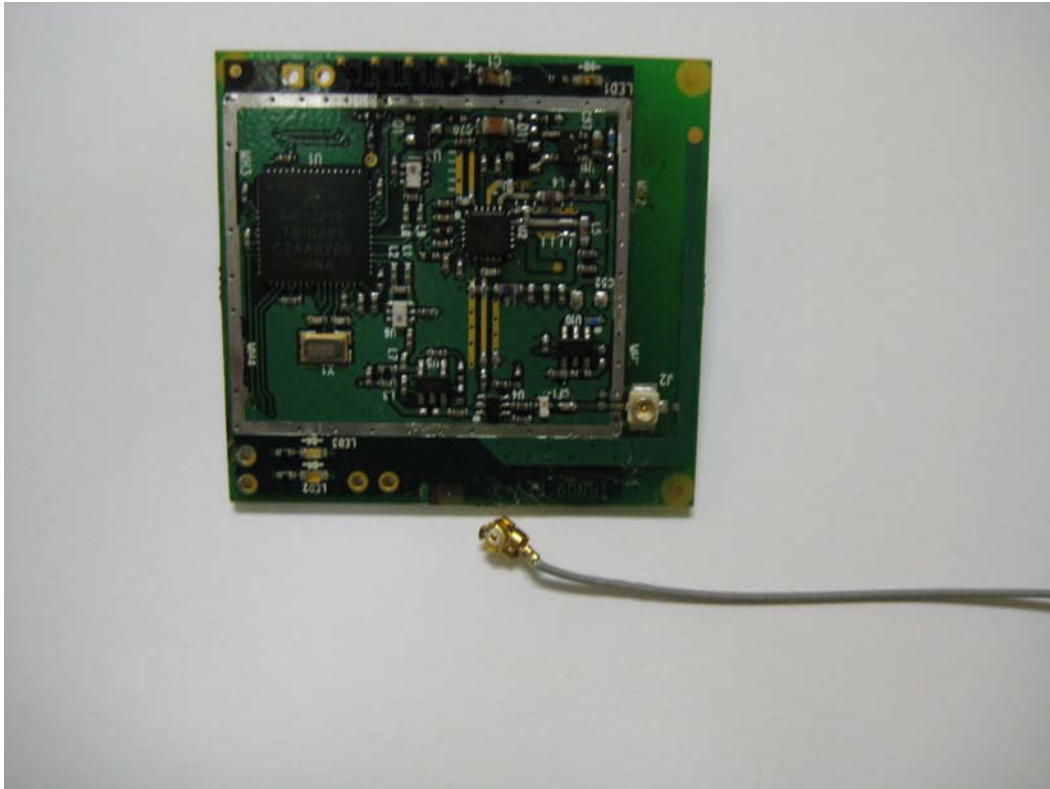

INTERNAL PHOTOS

COMPANY NAME:	Trilliant Networks, Inc.
PRODUCT NAME:	1 Watt Module
MODEL NUMBER(S):	EM-0038A (PCB Ant.) and EM-0038B (Ext. Ant.)
FCC ID #:	TMB-EM000038
IC #:	6028A-EM000038

Open for Inspection with Antenna Connected – View 1

INTERNAL PHOTOS

COMPANY NAME:	Trilliant Networks, Inc.
PRODUCT NAME:	1 Watt Module
MODEL NUMBER(S):	EM-0038A (PCB Ant.) and EM-0038B (Ext. Ant.)
FCC ID #:	TMB-EM000038
IC #:	6028A-EM000038

Open for Inspection with Antenna Connected – View 2

INTERNAL PHOTOS

COMPANY NAME:	Trilliant Networks, Inc.
PRODUCT NAME:	1 Watt Module
MODEL NUMBER(S):	EM-0038A (PCB Ant.) and EM-0038B (Ext. Ant.)
FCC ID #:	TMB-EM000038
IC #:	6028A-EM000038

View of Board Showing Antenna Connector

INTERNAL PHOTOS

COMPANY NAME:	Trilliant Networks, Inc.
PRODUCT NAME:	1 Watt Module
MODEL NUMBER(S):	EM-0038A (PCB Ant.) and EM-0038B (Ext. Ant.)
FCC ID #:	TMB-EM000038
IC #:	6028A-EM000038

View of Board