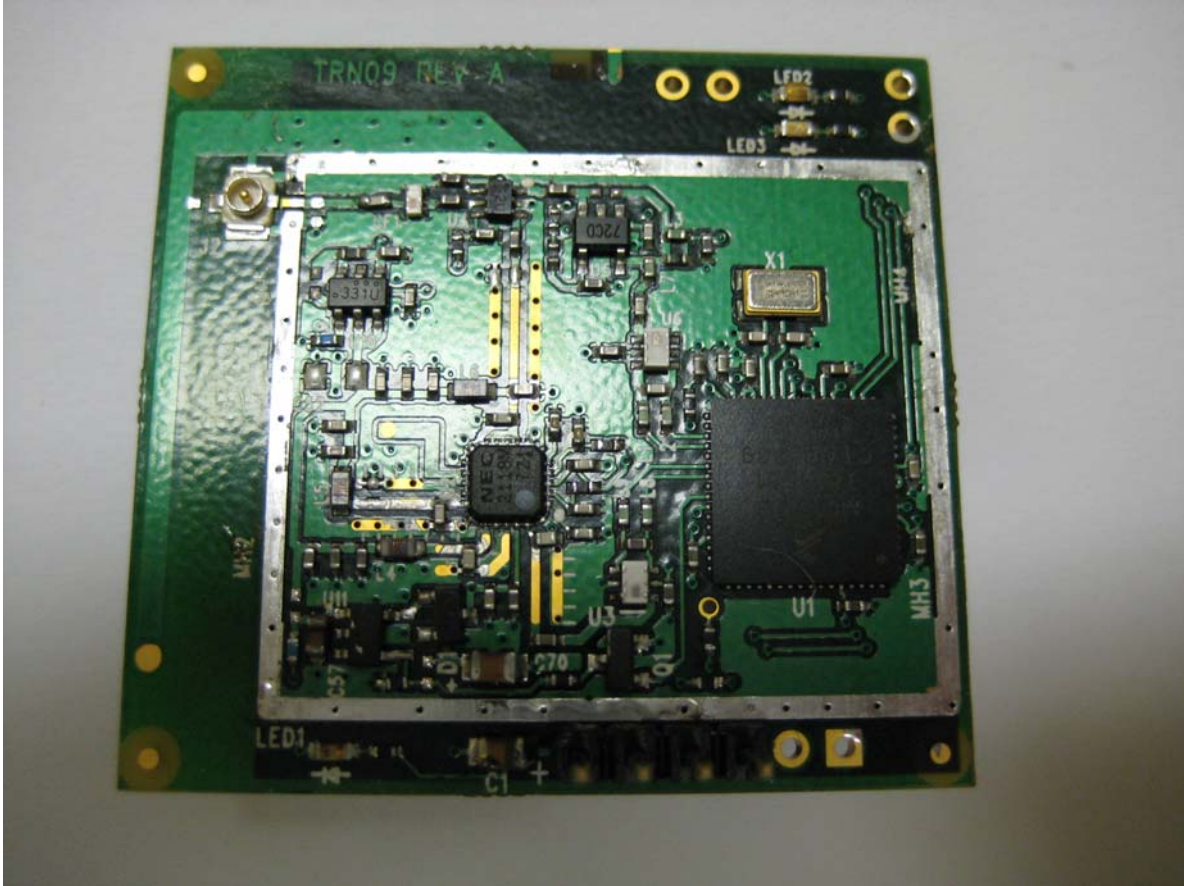

INTERNAL PHOTOS

COMPANY NAME:	Trilliant Networks, Inc.
PRODUCT NAME:	1 Watt Module
MODEL NUMBER(S):	EM-0038A (PCB Ant.) and EM-0038B (Ext. Ant.)
FCC ID #:	TMB-EM000038
IC #:	6028A-EM000038

Open for Inspection with Antenna Connected – View 1

INTERNAL PHOTOS

COMPANY NAME:	Trilliant Networks, Inc.
PRODUCT NAME:	1 Watt Module
MODEL NUMBER(S):	EM-0038A (PCB Ant.) and EM-0038B (Ext. Ant.)
FCC ID #:	TMB-EM000038
IC #:	6028A-EM000038

Open for Inspection with Antenna Connected – View 2

INTERNAL PHOTOS

COMPANY NAME:	Trilliant Networks, Inc.
PRODUCT NAME:	1 Watt Module
MODEL NUMBER(S):	EM-0038A (PCB Ant.) and EM-0038B (Ext. Ant.)
FCC ID #:	TMB-EM000038
IC #:	6028A-EM000038

View of Board Showing Antenna Connector

INTERNAL PHOTOS

COMPANY NAME:	Trilliant Networks, Inc.
PRODUCT NAME:	1 Watt Module
MODEL NUMBER(S):	EM-0038A (PCB Ant.) and EM-0038B (Ext. Ant.)
FCC ID #:	TMB-EM000038
IC #:	6028A-EM000038

View of Board