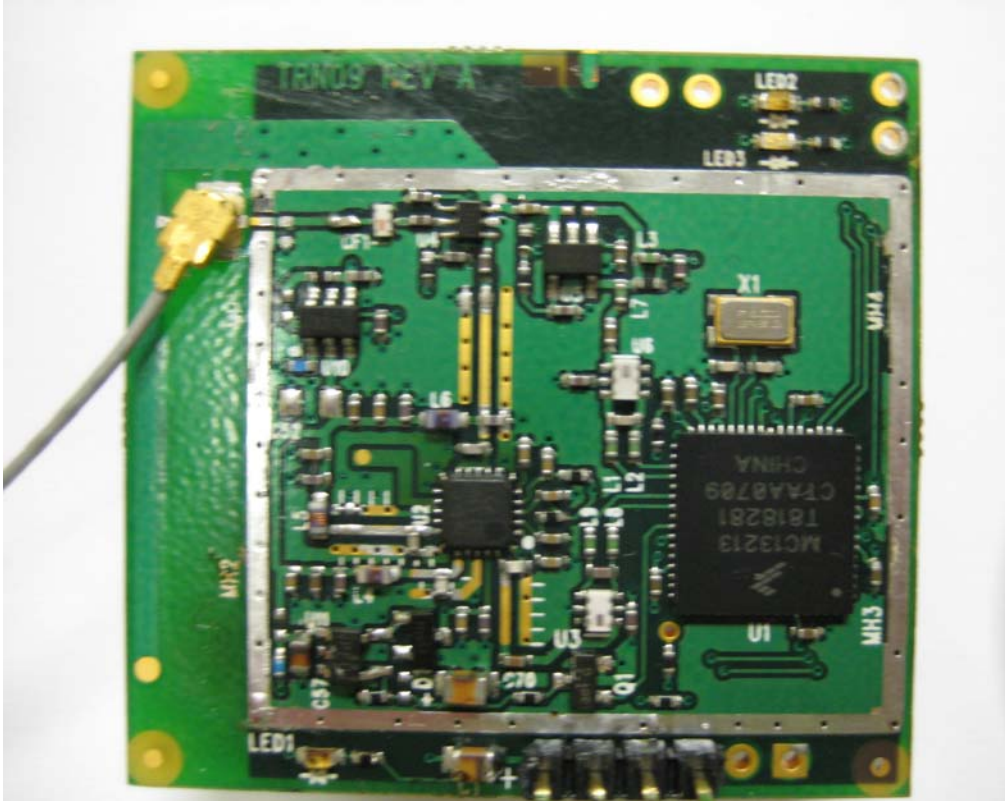

INTERNAL PHOTOS

COMPANY NAME:	Trilliant Networks, Inc.
PRODUCT NAME:	1 Watt Module
MODEL NUMBER(S):	EM-0038A (PCB Ant.) and EM-0038B (Ext. Ant.)
FCC ID #:	TMB-EM000038
IC #:	6028A-EM000038

Open for Inspection with Antenna Connected – View 1

INTERNAL PHOTOS

COMPANY NAME:	Trilliant Networks, Inc.
PRODUCT NAME:	1 Watt Module
MODEL NUMBER(S):	EM-0038A (PCB Ant.) and EM-0038B (Ext. Ant.)
FCC ID #:	TMB-EM000038
IC #:	6028A-EM000038

Open for Inspection with Antenna Connected – View 2

INTERNAL PHOTOS

COMPANY NAME:	Trilliant Networks, Inc.
PRODUCT NAME:	1 Watt Module
MODEL NUMBER(S):	EM-0038A (PCB Ant.) and EM-0038B (Ext. Ant.)
FCC ID #:	TMB-EM000038
IC #:	6028A-EM000038

View of Board Showing Antenna Connector

INTERNAL PHOTOS

COMPANY NAME:	Trilliant Networks, Inc.
PRODUCT NAME:	1 Watt Module
MODEL NUMBER(S):	EM-0038A (PCB Ant.) and EM-0038B (Ext. Ant.)
FCC ID #:	TMB-EM000038
IC #:	6028A-EM000038

View of Board