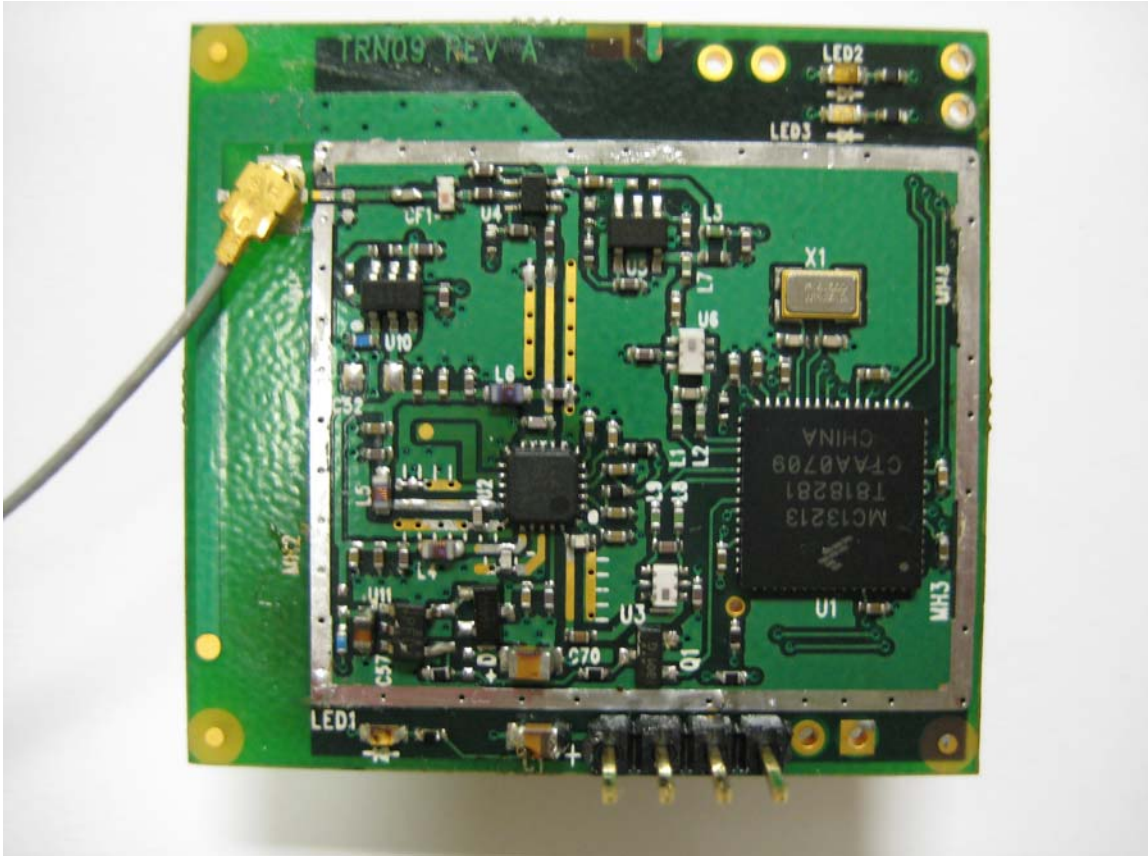

INTERNAL PHOTOS

COMPANY NAME:	Trilliant Networks, Inc.
PRODUCT NAME:	1 Watt Module
MODEL NUMBER(S):	EM-0038A (PCB Ant.) and EM-0038B (Ext. Ant.)
FCC ID #:	TMB-EM000038
IC #:	6028A-EM000038

Open for Inspection with Antenna Connected – View 1

INTERNAL PHOTOS

COMPANY NAME:	Trilliant Networks, Inc.
PRODUCT NAME:	1 Watt Module
MODEL NUMBER(S):	EM-0038A (PCB Ant.) and EM-0038B (Ext. Ant.)
FCC ID #:	TMB-EM000038
IC #:	6028A-EM000038

Open for Inspection with Antenna Connected – View 2

INTERNAL PHOTOS

COMPANY NAME:	Trilliant Networks, Inc.
PRODUCT NAME:	1 Watt Module
MODEL NUMBER(S):	EM-0038A (PCB Ant.) and EM-0038B (Ext. Ant.)
FCC ID #:	TMB-EM000038
IC #:	6028A-EM000038

View of Board Showing Antenna Connector

INTERNAL PHOTOS

COMPANY NAME:	Trilliant Networks, Inc.
PRODUCT NAME:	1 Watt Module
MODEL NUMBER(S):	EM-0038A (PCB Ant.) and EM-0038B (Ext. Ant.)
FCC ID #:	TMB-EM000038
IC #:	6028A-EM000038

View of Board