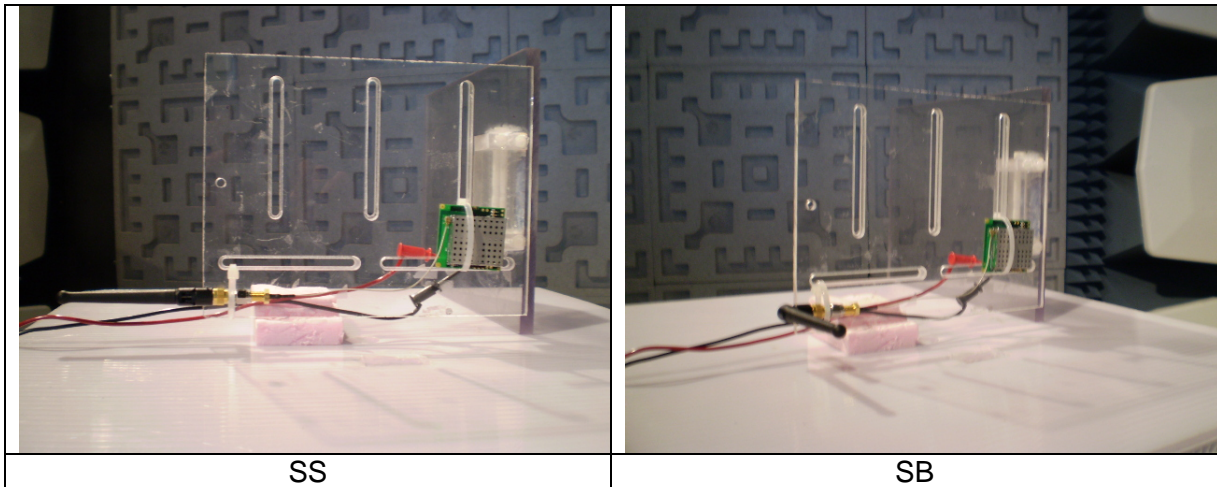

TEST SETUP PHOTOS

COMPANY NAME:	Trilliant Networks, Inc.
PRODUCT NAME:	1 Watt
MODEL NUMBER(S):	EM-0038A (F Ant.) and EM-0038B (Ext. Ant.)
FCC ID #:	TMB-EM000038
IC #:	6028A-EM000038

Test Setup Photo(s) – Radiated Emissions Test (External Antenna)

Vertical Orientation

VS

VB

Horizontal Orientation

HS

HB

TEST SETUP PHOTOS

COMPANY NAME:	Trilliant Networks, Inc.
PRODUCT NAME:	1 Watt
MODEL NUMBER(S):	EM-0038A (F Ant.) and EM-0038B (Ext. Ant.)
FCC ID #:	TMB-EM000038
IC #:	6028A-EM000038

Test Setup Photo(s) – Radiated Emissions Test (External Antenna) - continued

Side Orientation

TEST SETUP PHOTOS

COMPANY NAME:	Trilliant Networks, Inc.
PRODUCT NAME:	1 Watt
MODEL NUMBER(S):	EM-0038A (F Ant.) and EM-0038B (Ext. Ant.)
FCC ID #:	TMB-EM000038
IC #:	6028A-EM000038

Test Setup Photo(s) – Conducted Emissions Test (External Antenna)

TEST SETUP PHOTOS

COMPANY NAME:	Trilliant Networks, Inc.
PRODUCT NAME:	1 Watt
MODEL NUMBER(S):	EM-0038A (F Ant.) and EM-0038B (Ext. Ant.)
FCC ID #:	TMB-EM000038
IC #:	6028A-EM000038