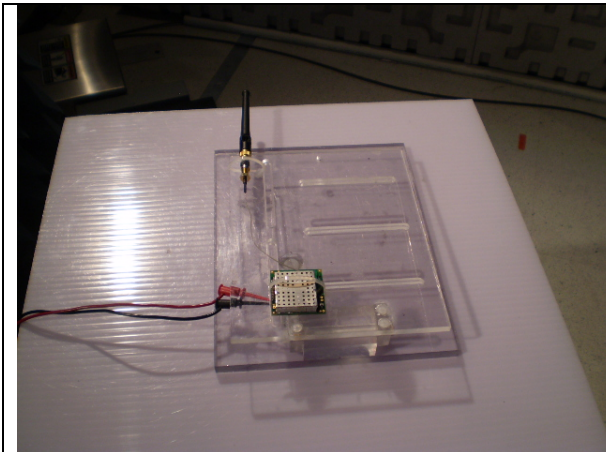

TEST SETUP PHOTOS

COMPANY NAME:	Trilliant Networks, Inc.
PRODUCT NAME:	1 Watt
MODEL NUMBER(S):	EM-0038A (F Ant.) and EM-0038B (Ext. Ant.)
FCC ID #:	TMB-EM000038
IC #:	6028A-EM000038

Test Setup Photo(s) – Radiated Emissions Test (External Antenna)

Vertical Orientation

VS

VB

Horizontal Orientation

HS

HB

TEST SETUP PHOTOS

COMPANY NAME:	Trilliant Networks, Inc.
PRODUCT NAME:	1 Watt
MODEL NUMBER(S):	EM-0038A (F Ant.) and EM-0038B (Ext. Ant.)
FCC ID #:	TMB-EM000038
IC #:	6028A-EM000038

Test Setup Photo(s) – Radiated Emissions Test (External Antenna) - continued

Side Orientation

TEST SETUP PHOTOS

COMPANY NAME:	Trilliant Networks, Inc.
PRODUCT NAME:	1 Watt
MODEL NUMBER(S):	EM-0038A (F Ant.) and EM-0038B (Ext. Ant.)
FCC ID #:	TMB-EM000038
IC #:	6028A-EM000038

Test Setup Photo(s) – Conducted Emissions Test (External Antenna)

TEST SETUP PHOTOS

COMPANY NAME:	Trilliant Networks, Inc.
PRODUCT NAME:	1 Watt
MODEL NUMBER(S):	EM-0038A (F Ant.) and EM-0038B (Ext. Ant.)
FCC ID #:	TMB-EM000038
IC #:	6028A-EM000038