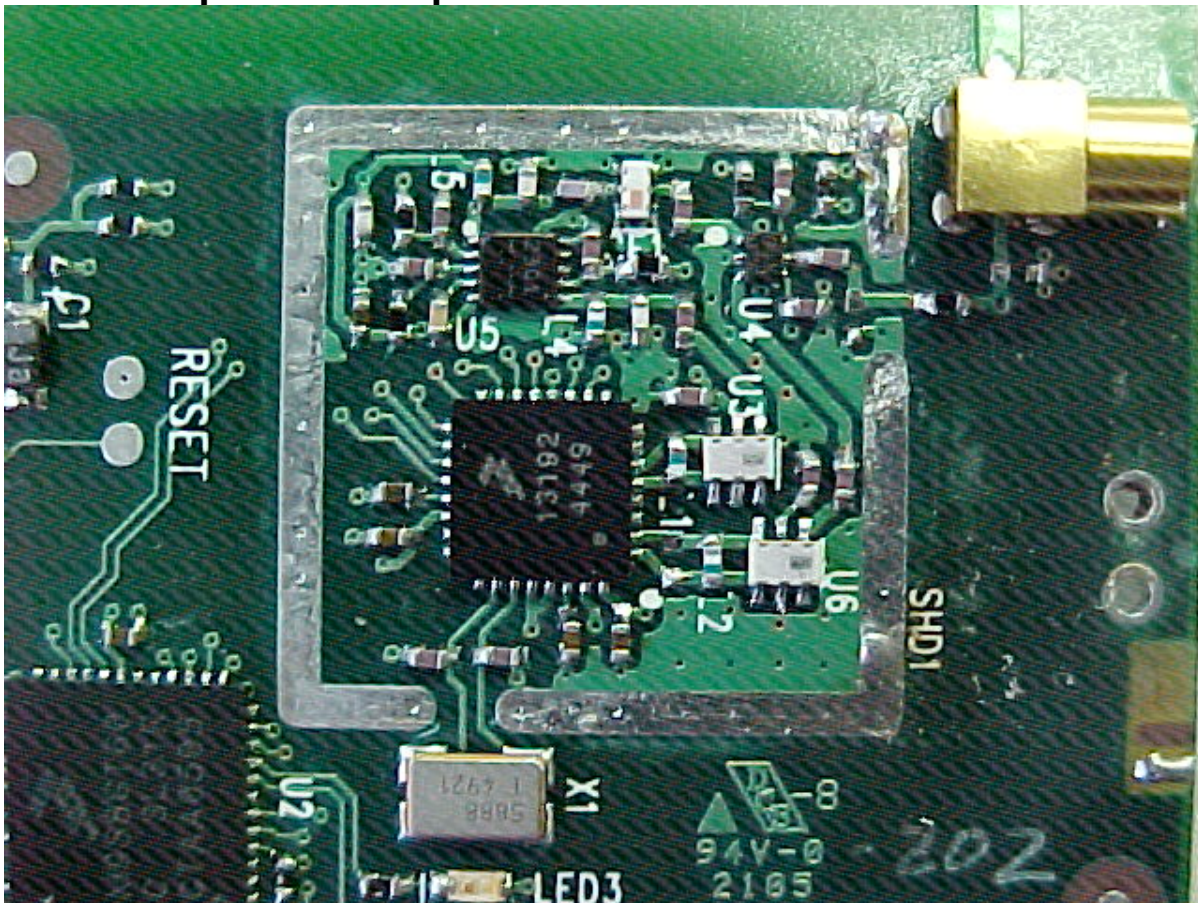

# Trilliant Networks

100 mw 802.15.4 Compliant Radio

FCC ID#: TMB-EM000018

Photo One – Internal  
Open for Inspection with Shield Removed

# Trilliant Networks

100 mw 802.15.4 Compliant Radio

FCC ID#: TMB-EM000018

**Photo Two – Internal  
Flip Side of RF Module**

# Trilliant Networks

100 mw 802.15.4 Compliant Radio

FCC ID#: TMB-EM000018

Photo Three – Internal  
PCB Board