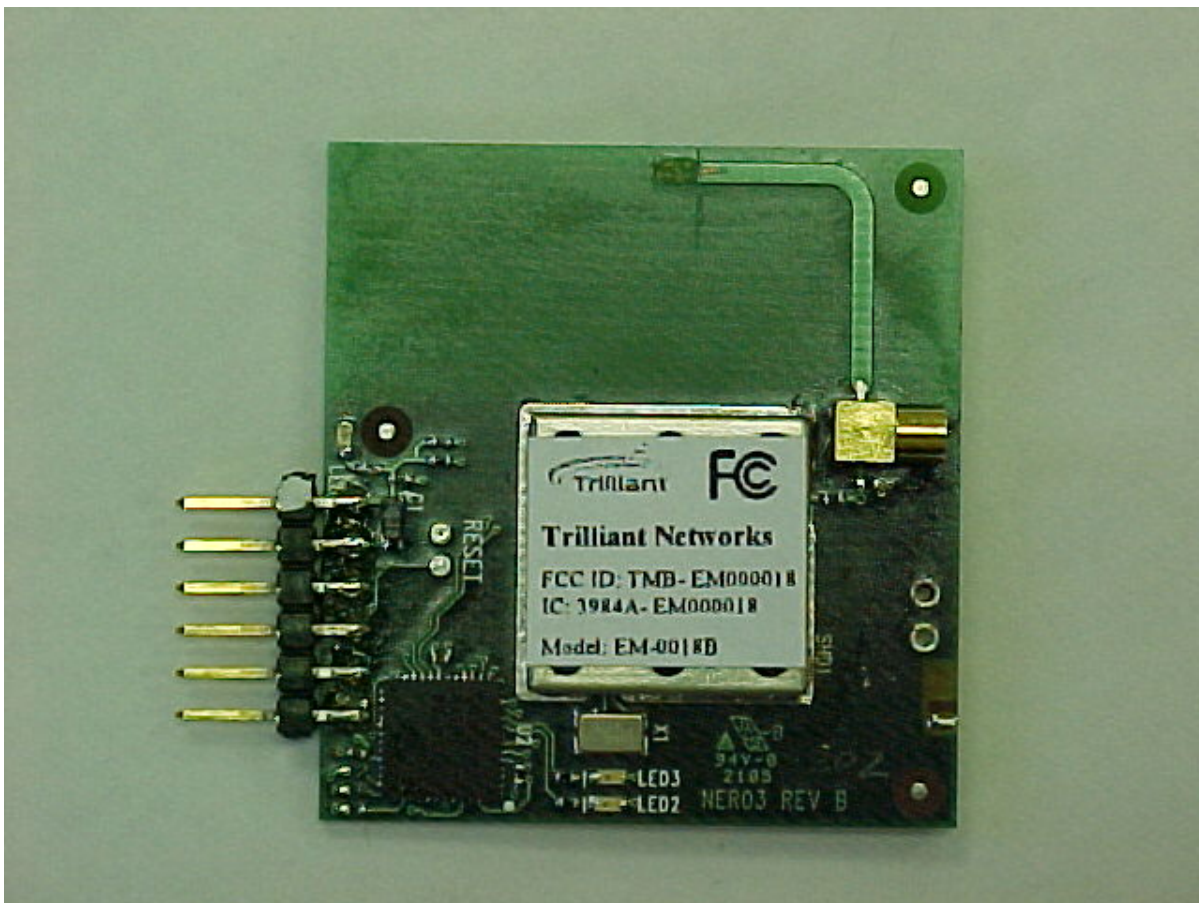

# Trilliant Networks

100 mw 802.15.4 Compliant Radio

FCC ID#: TMB-EM000018

Photo One – Internal  
Open for Inspection with Shield Removed

# Trilliant Networks

100 mw 802.15.4 Compliant Radio

FCC ID#: TMB-EM000018

**Photo Two – Internal  
Flip Side of RF Module**

# Trilliant Networks

100 mw 802.15.4 Compliant Radio

FCC ID#: TMB-EM000018

Photo Three – Internal  
PCB Board

## Trilliant Networks

100 mw 802.15.4 Compliant Radio

FCC ID#: TMB-EM000018

Photo Four – Internal  
Close-up of FCC ID Label