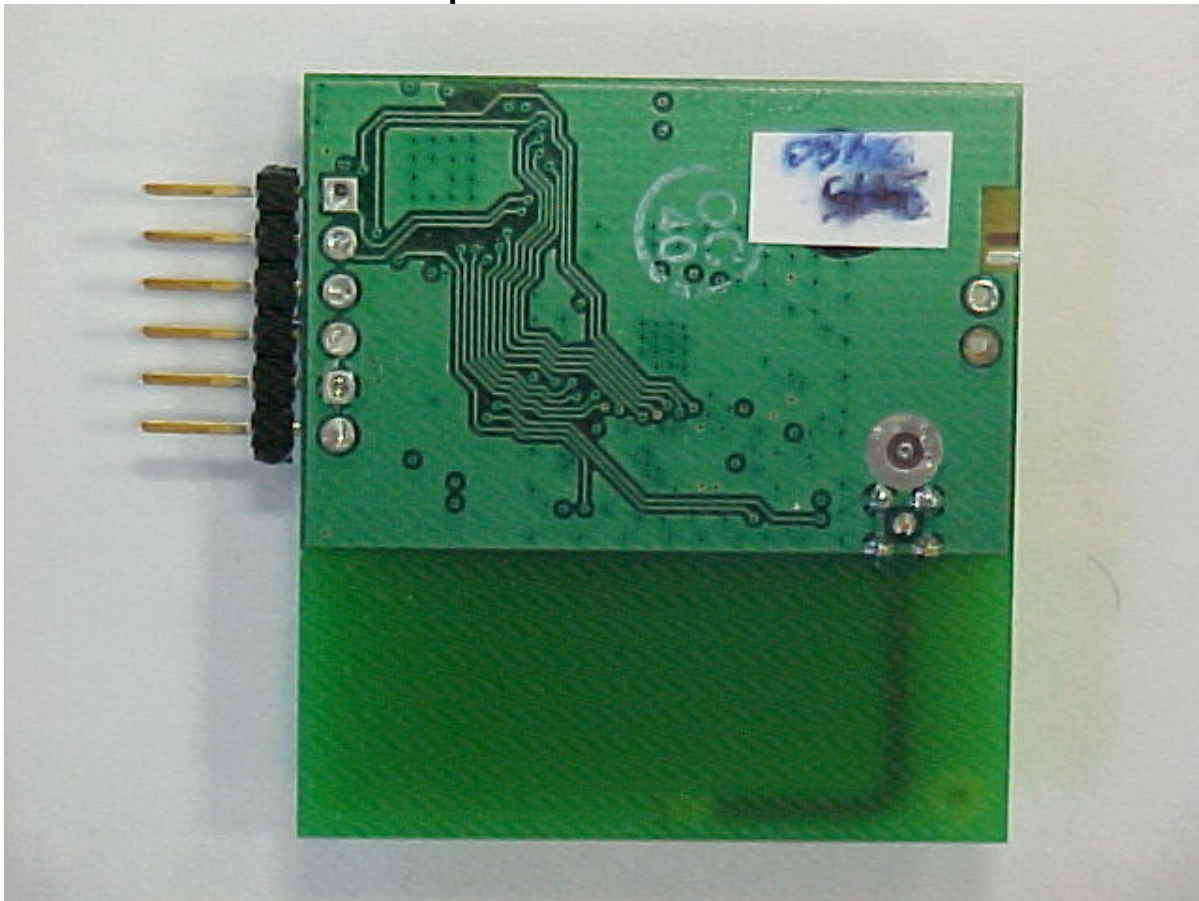

# Trilliant Networks

100 mw 802.15.4 Compliant Radio

FCC ID#: TMB-EM000018

Photo One – Internal  
Open for Inspection with Shield Removed

# Trilliant Networks

100 mw 802.15.4 Compliant Radio

FCC ID#: TMB-EM000018

**Photo Two – Internal  
Flip Side of RF Module**

# Trilliant Networks

100 mw 802.15.4 Compliant Radio

FCC ID#: TMB-EM000018

Photo Three – Internal  
PCB Board