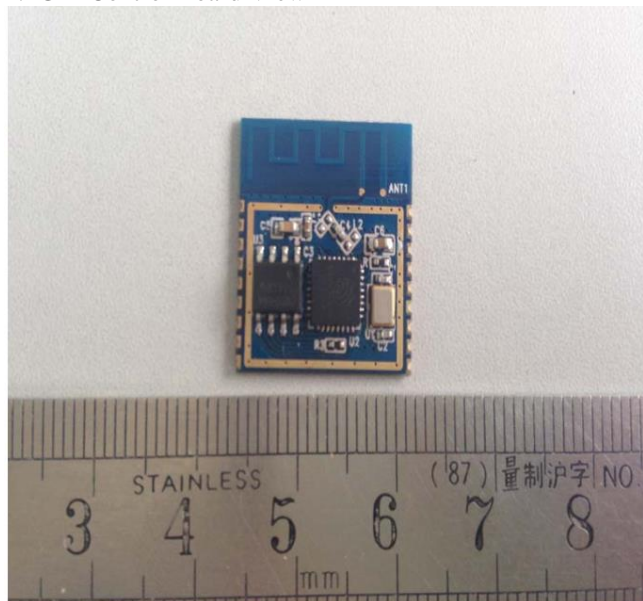

# EUT Photo-Internal View

Eut Enclosure Off View

Main Board Top View

Main Board Bottom View

5GHz Radio Module Top View

5GHz Radio Module Bottom View

5GHz Radio Module Cover Off View

5Ghz Antenna Top View

5Ghz Antenna Bottom View

2.4Ghz Control Board View

2.4Ghz Radio Module and Antenna View

2.4GHz Radio Module Cover Off View