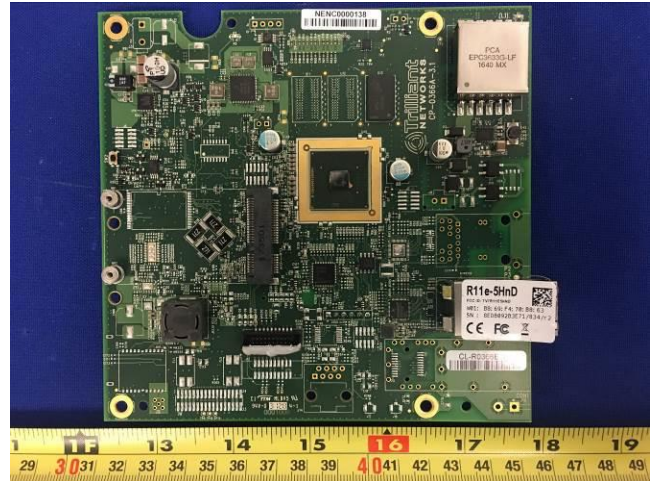

# EUT Photo-Internal View

Eut Enclosure Off View

Main Board Top View

Main Board Bottom View

5GHz Radio Module Top View

5GHz Radio Module Bottom View

5GHz Radio Module Cover Off View

5Ghz Antenna Top View

5Ghz Antenna Bottom View

2.4Ghz Control Board View

2.4Ghz Radio Module and Antenna View

2.4GHz Radio Module Cover Off View