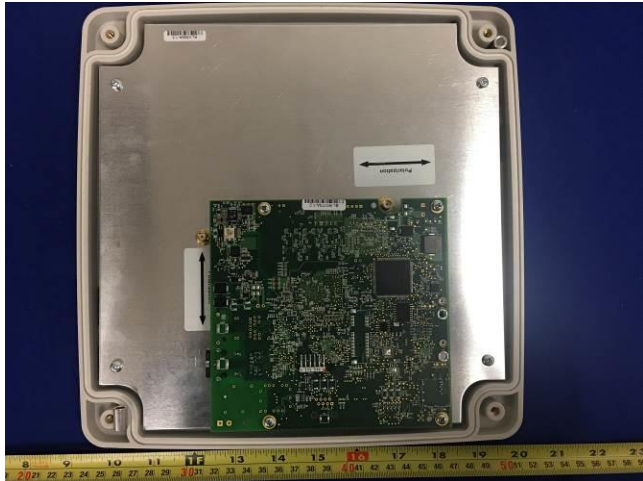

# EUT Photo-Internal View

Eut Enclosure Off View

Main Board Top View

Main Board Bottom View

5GHz Radio Module Top View

5GHz Radio Module Bottom View

5GHz Radio Module Cover Off View

5Ghz Antenna Top View

5Ghz Antenna Bottom View

2.4Ghz Control Board View

2.4Ghz Radio Module and Antenna View

2.4GHz Radio Module Cover Off View