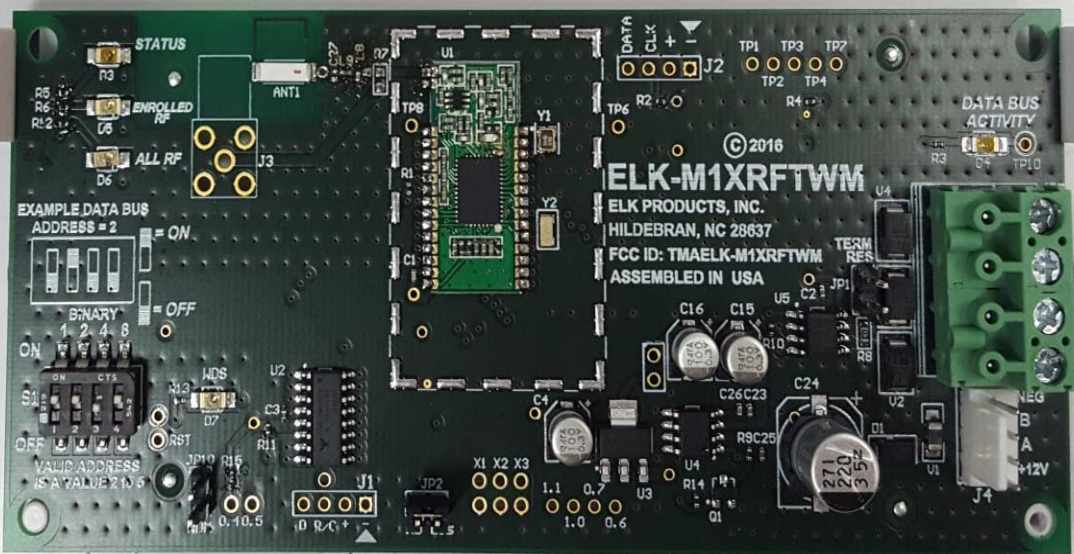

ELK PRODUCTS, INC.

FCC ID: TMAELK-M1XRFTWM

IC: 4353A-M1XRFTWM

M1XRFTW Label

LABEL LOCATION ON SIDE CASE OUTSIDE OF UNIT

M1XRFTWM Label Position

68012270 C

ONE LABEL
WILL BE PLACED
HERE

LABEL LOCATION INSIDE OF UNIT