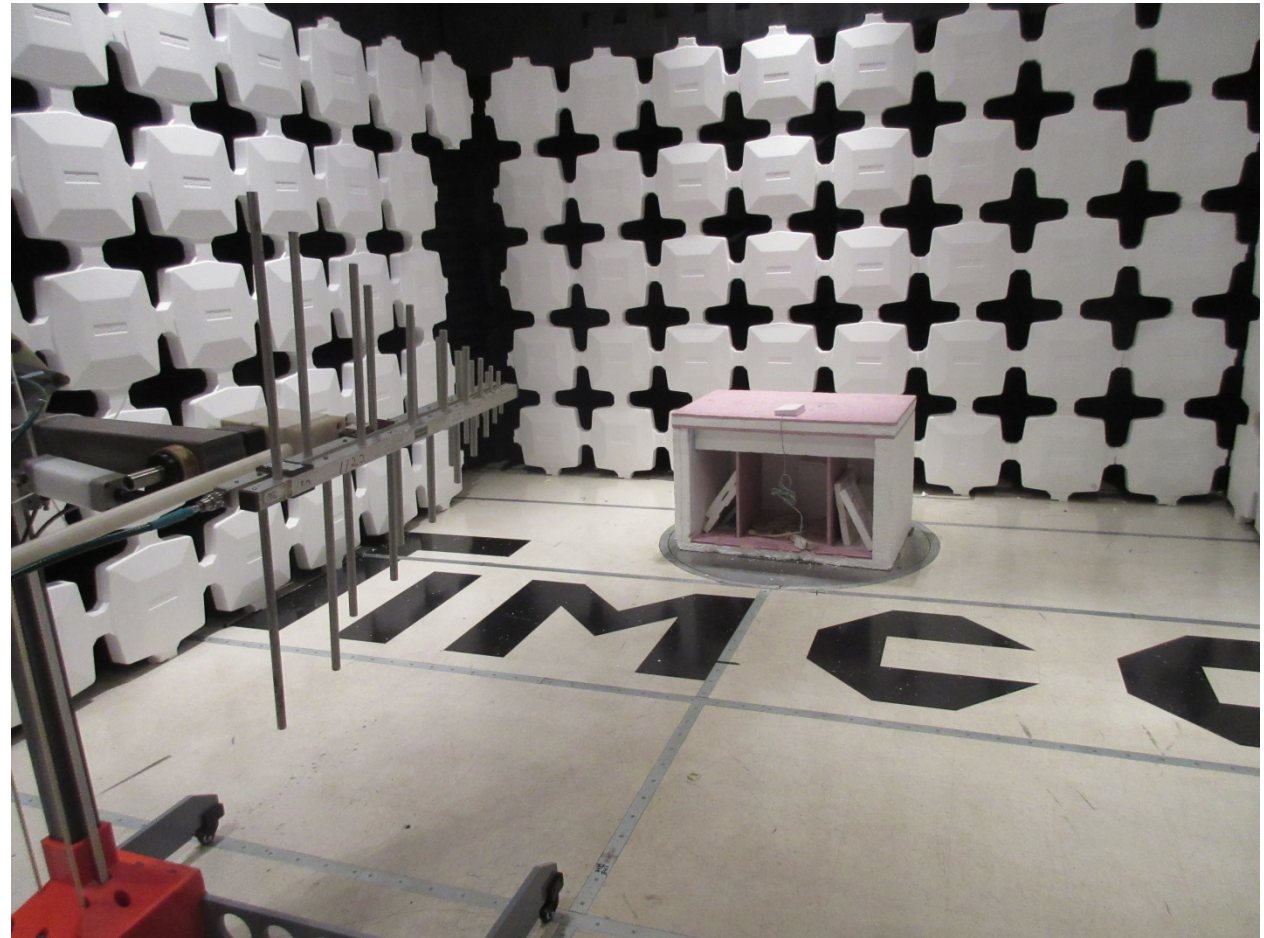

Applicant: ELK PRODUCTS, INC
FCC ID: TMAELK-M1XRFTWM

TEST SET UP PHOTOS

Antenna Conducted Tests: Peak Power Output, Occupied Bandwidth, Band Edge, Antenna Conducted Emissions

Radiated Emissions Final Position

Radiated Emissions Below 1 GHz

Radiated Emissions Above 1 GHz

Powerline Conducted Emissions