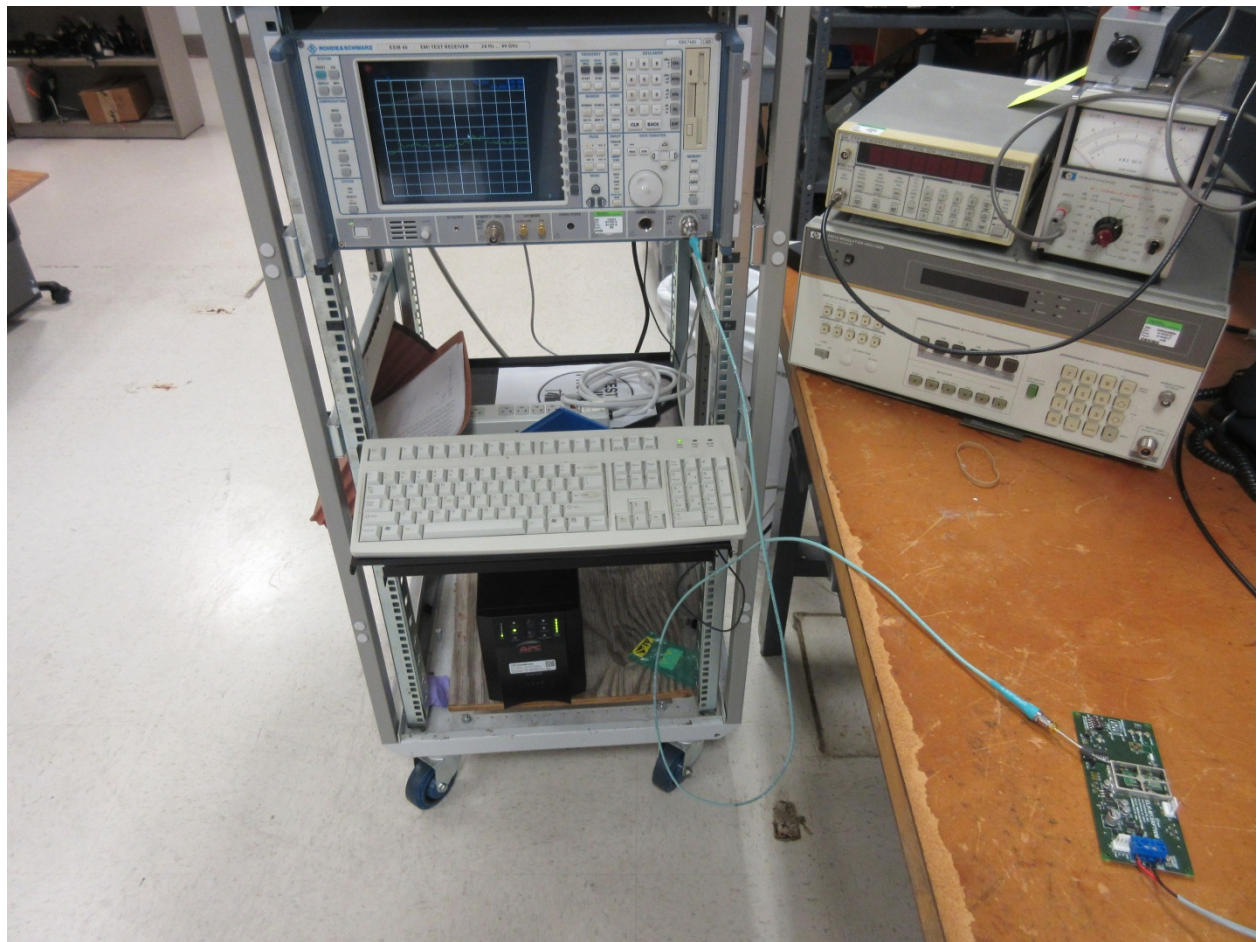

Applicant: ELK PRODUCTS, INC
FCC ID: TMAELK-M1XRFTWM

TEST SET UP PHOTOS

Antenna Conducted Tests: Peak Power Output, Occupied Bandwidth, Band Edge, Antenna Conducted Emissions

Radiated Emissions Final Position

Radiated Emissions Below 1 GHz

Radiated Emissions Above 1 GHz

Powerline Conducted Emissions