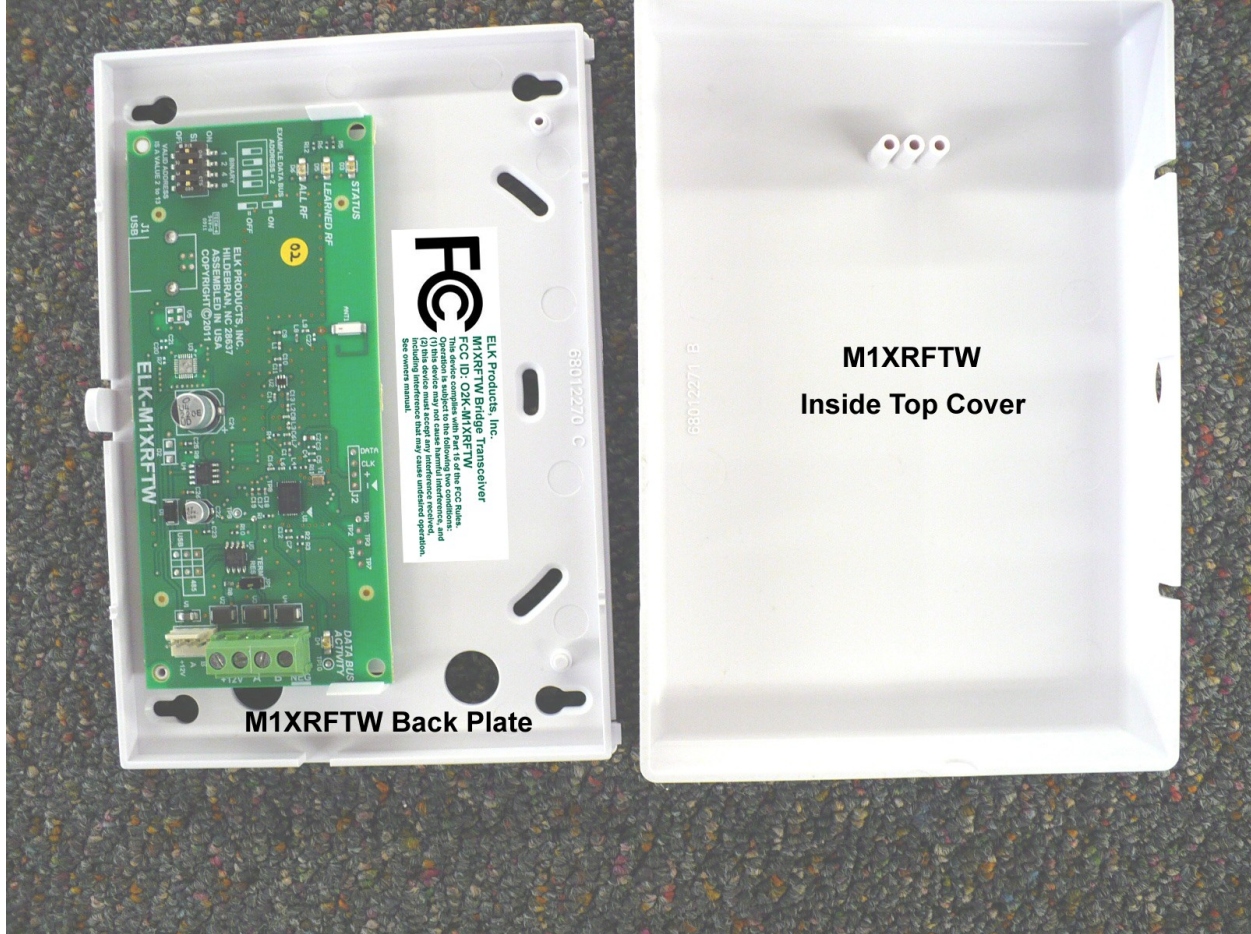

ELK PRODUCTS INC.

FCC ID: TMAELK-M18RFTW

Internal photos

M1XRFTW Back Plate

M1XRFTW
Inside Top Cover

STATUS

LEARNED RF

ALL RF

HT-D
947-0 E318588

EXAMPLE DATA BUS
ADDRESS = 2

ON

OFF

FCC ID: TMAELK-M1XRFTW

ELK PRODUCTS, INC.
HILDEBRAN, NC 28637
ASSEMBLED IN
COPYRIGHT ©2011

96904711030

BINARY
1 2 4 8
ON CTS
OFF

VALID ADDRESS
IS A VALUE 2 to 13

J1
USB

DATA BUS
ACTIVITY

ELK-M1XRFTW