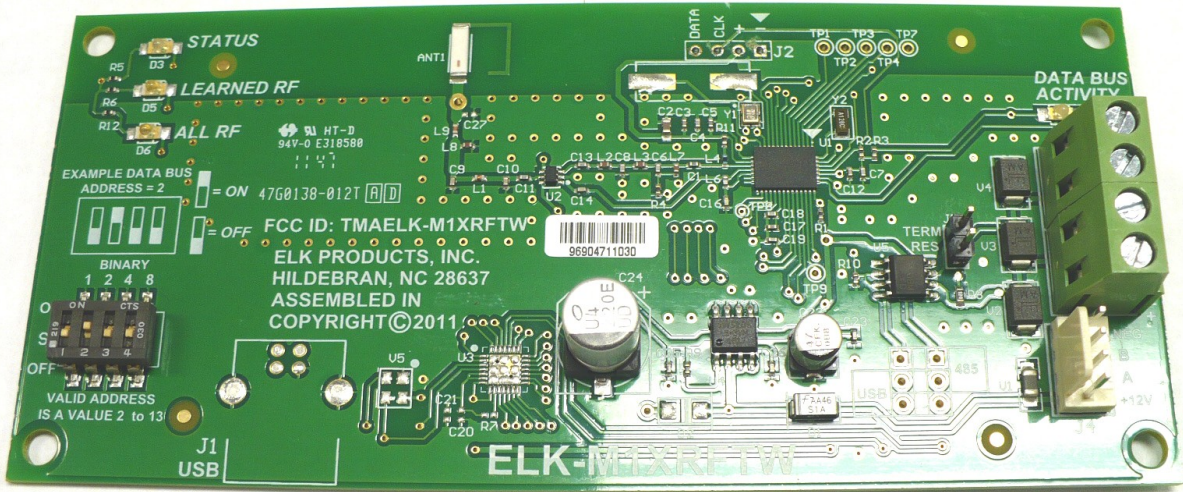

ELK PRODUCTS INC.

FCC ID: TMAELK-M18RFTW

Internal photos

M1XRFTW Back Plate

M1XRFTW
Inside Top Cover

STATUS

LEARNED RF

ALL RF

HT-D
947-0 E318588

EXAMPLE DATA BUS
ADDRESS = 2

ON

OFF

FCC ID: TMAELK-M1XRFTW

ELK PRODUCTS, INC.
HILDEBRAN, NC 28637
ASSEMBLED IN
COPYRIGHT ©2011

96904711030

BINARY
1 2 4 8
ON CTS
OFF

VALID ADDRESS
IS A VALUE 2 to 13

J1
USB

DATA BUS
ACTIVITY

ELK-M1XRFTW