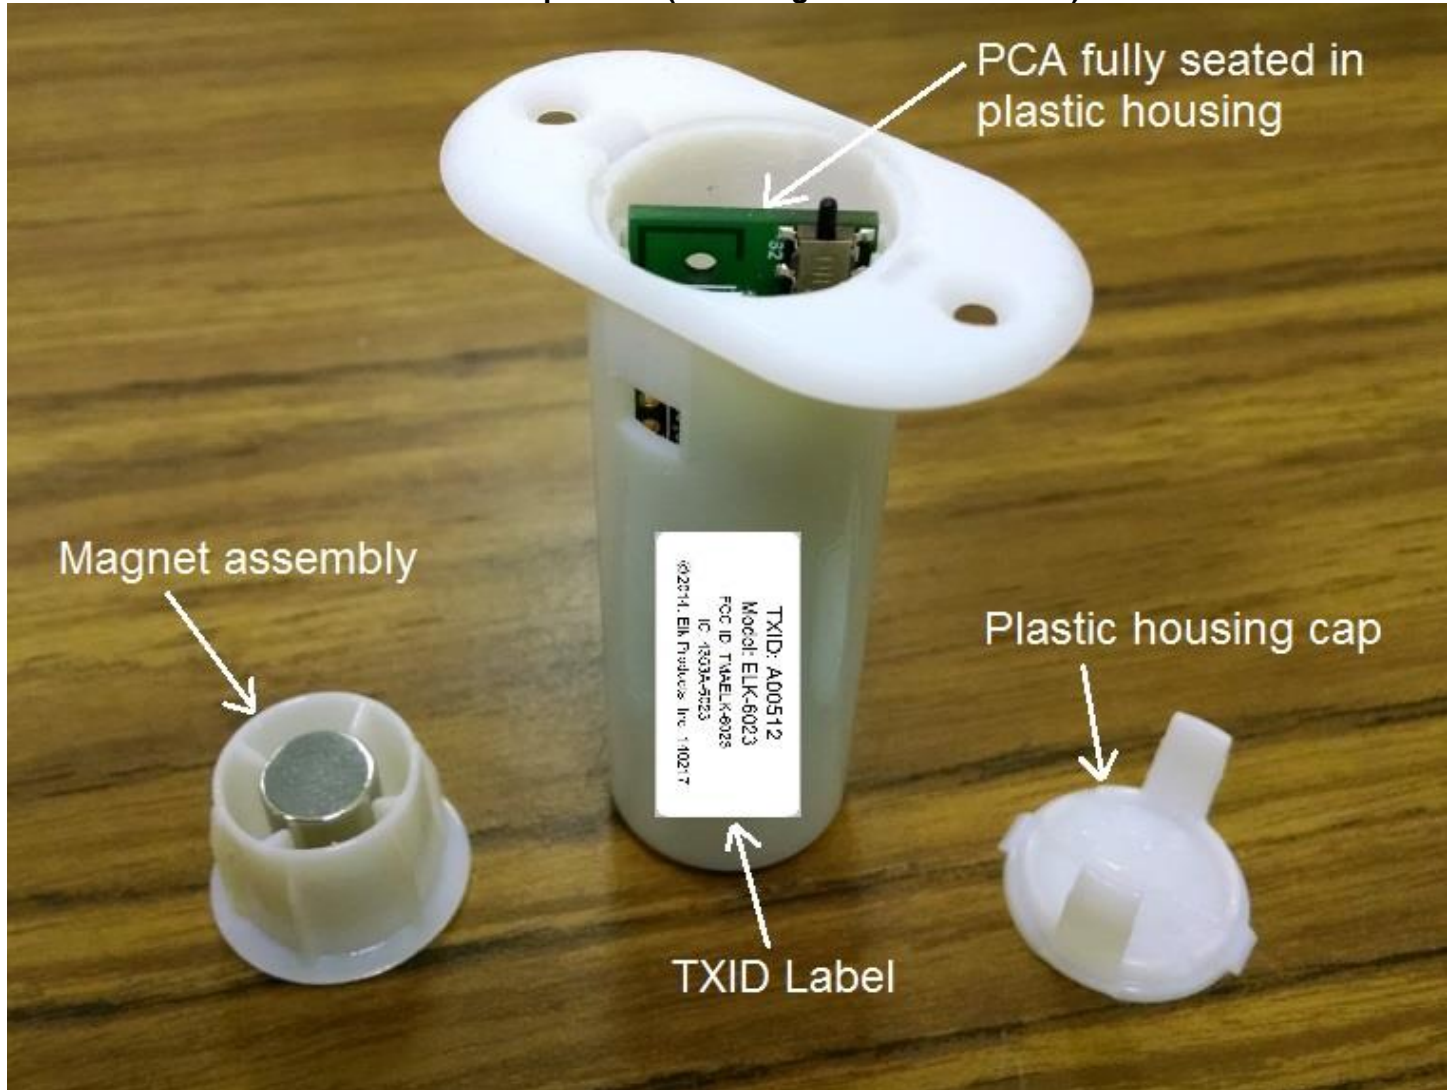

ELK-6023 Recessed Door Sensor Components (mounting screws not shown):

ELK-6023 TXID Label Sample (actual size is ½" x 1"):