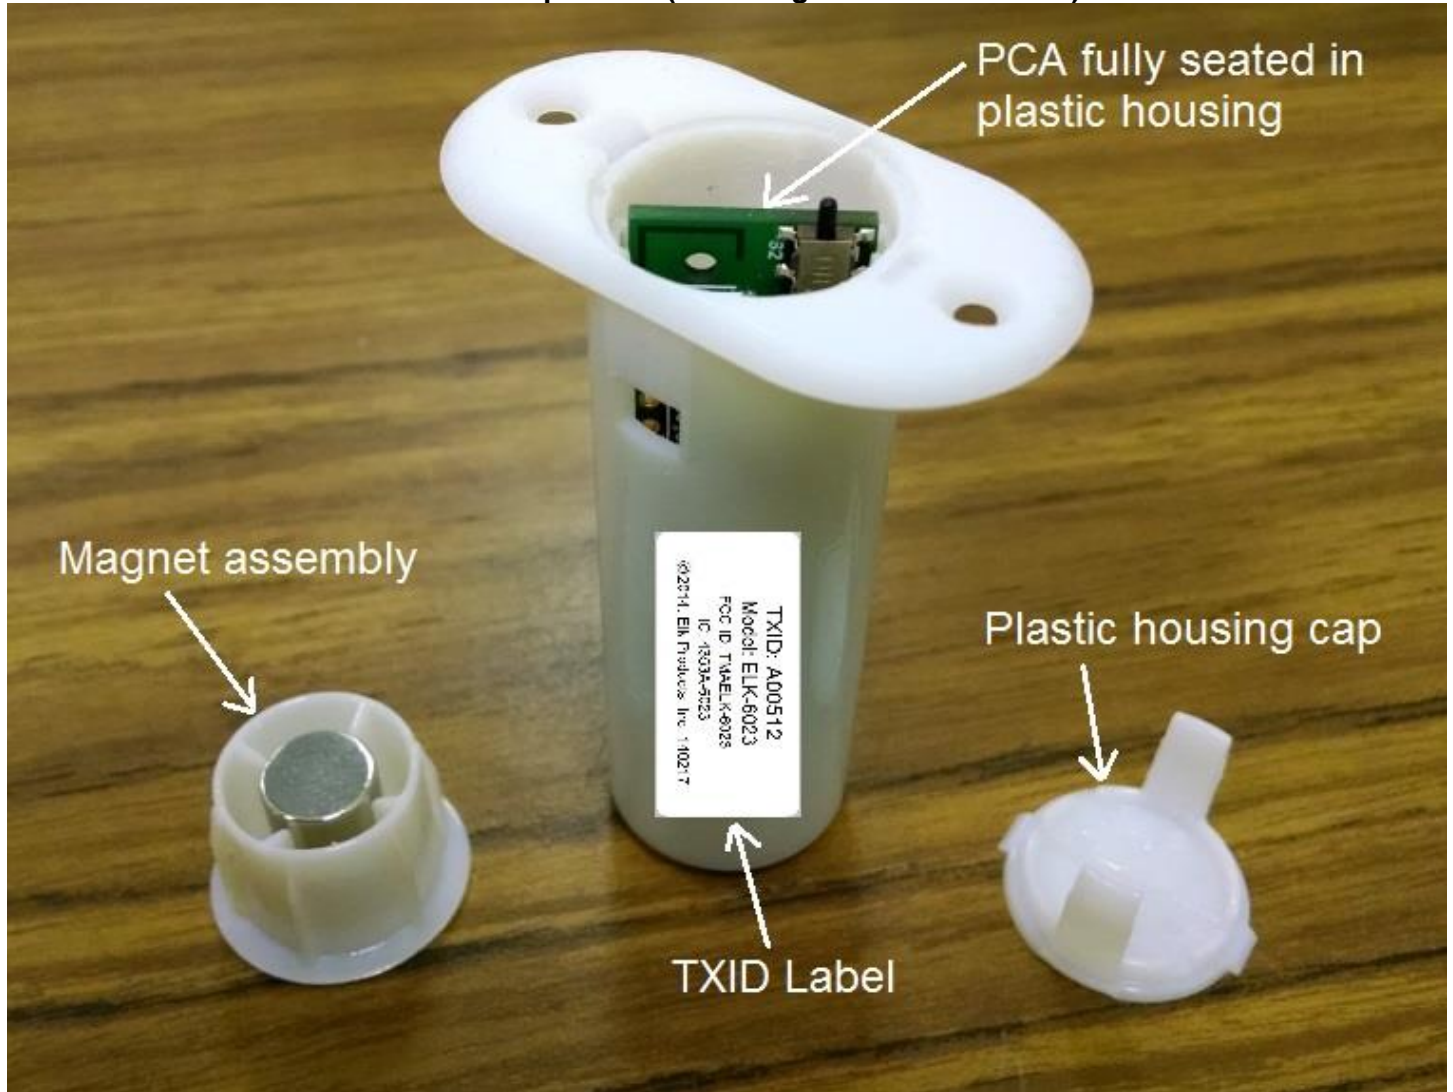

**ELK-6023 Recessed Door Sensor Components (mounting screws not shown):**

**ELK-6023 TXID Label Sample (actual size is ½" x 1"):**