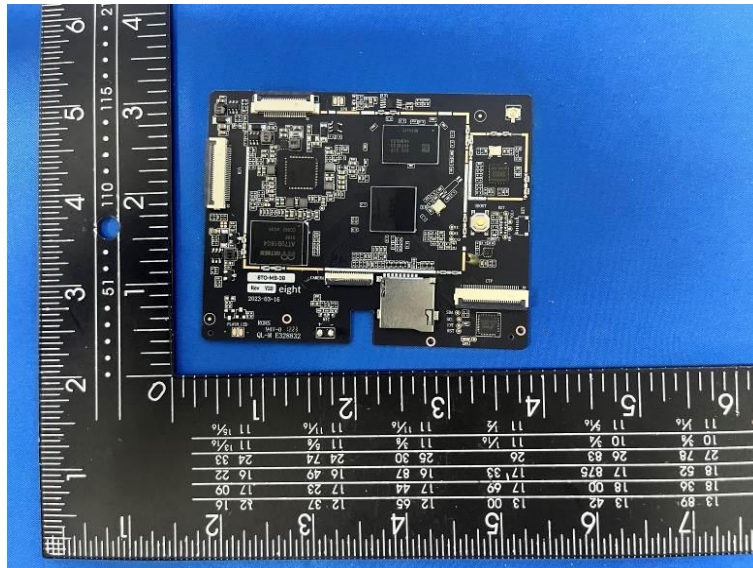

Internal Photos of the EUT

Photo 1

Photo 2

BLE/2.4G WIFI
PIFA Antenna

Photo 3

Photo 4

Photo 5

Photo 6