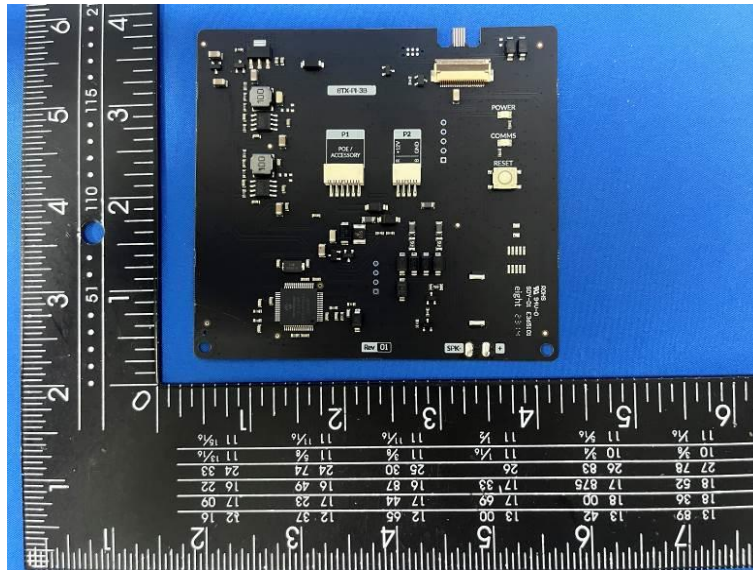

Internal Photos of the EUT

Photo 1

Photo 2

BLE/2.4G WIFI
PIFA Antenna

Photo 3

Photo 4

Photo 5

Photo 6

Photo 7

Photo 8