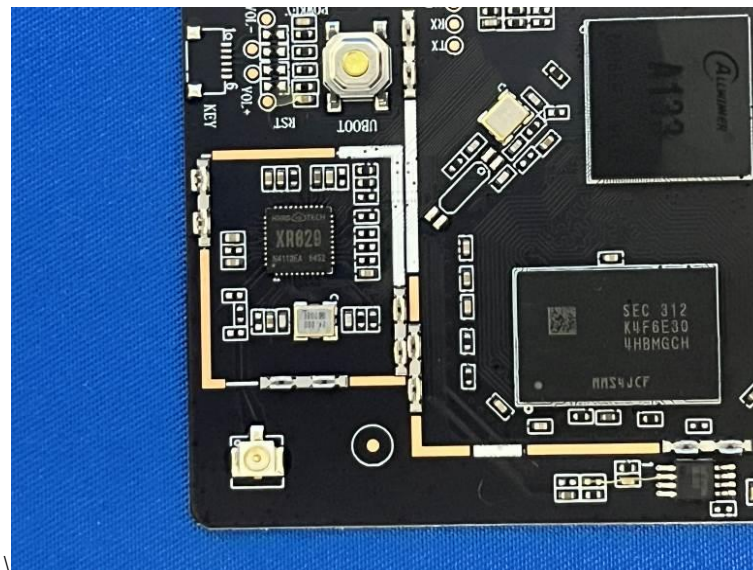

Internal Photos of the EUT

Photo 1

Photo 2

BLE/2.4G WIFI
PIFA Antenna

Photo 3

Photo 4

Photo 5

Photo 6