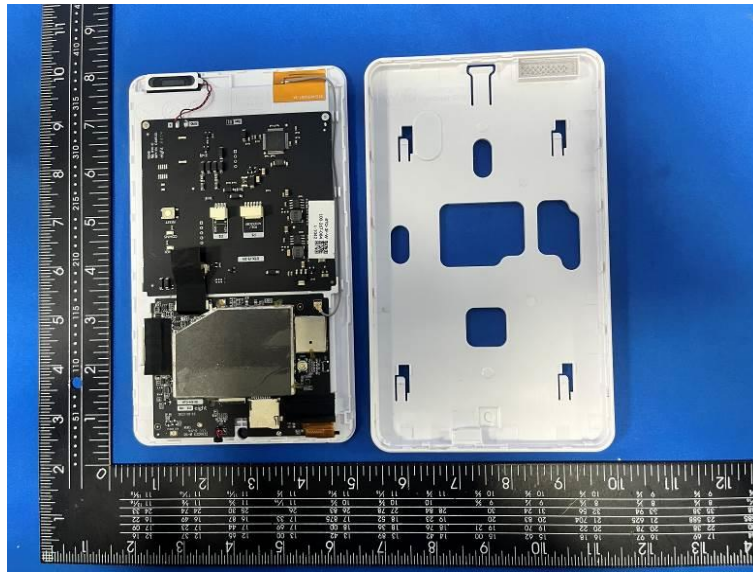

Internal Photos of the EUT

Photo 1

Photo 2

BLE/2.4G WIFI
PIFA Antenna

Photo 3

Photo 4

Photo 5

Photo 6