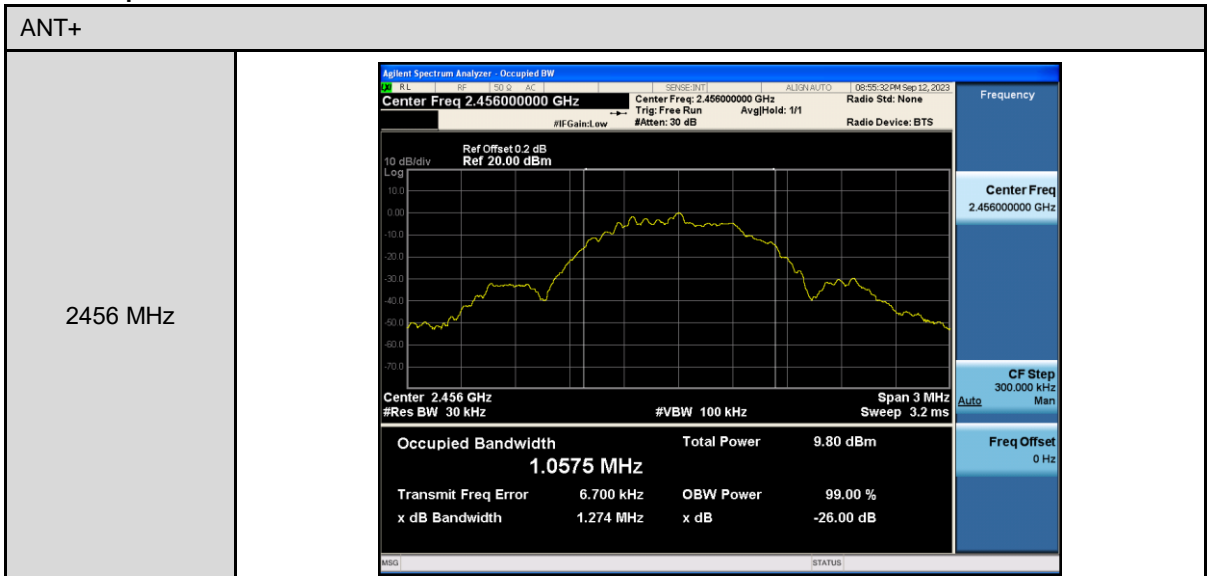

Appendix B. Test Plots

Duty cycle

Out of Band Conducted Spurious Emission

Reference level

Conducted Band Edge

6 dB Bandwidth

99 % Occupied Bandwidth

Power Density