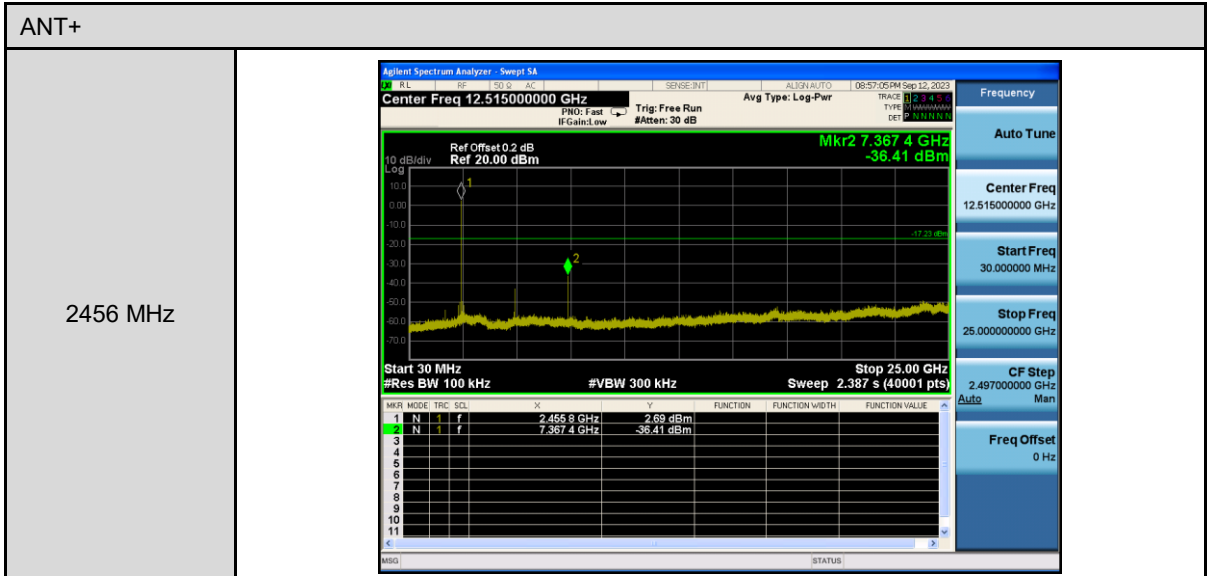

Appendix B. Test Plots

Duty cycle

Out of Band Conducted Spurious Emission

Reference level

Conducted Band Edge

6 dB Bandwidth

99 % Occupied Bandwidth

Power Density