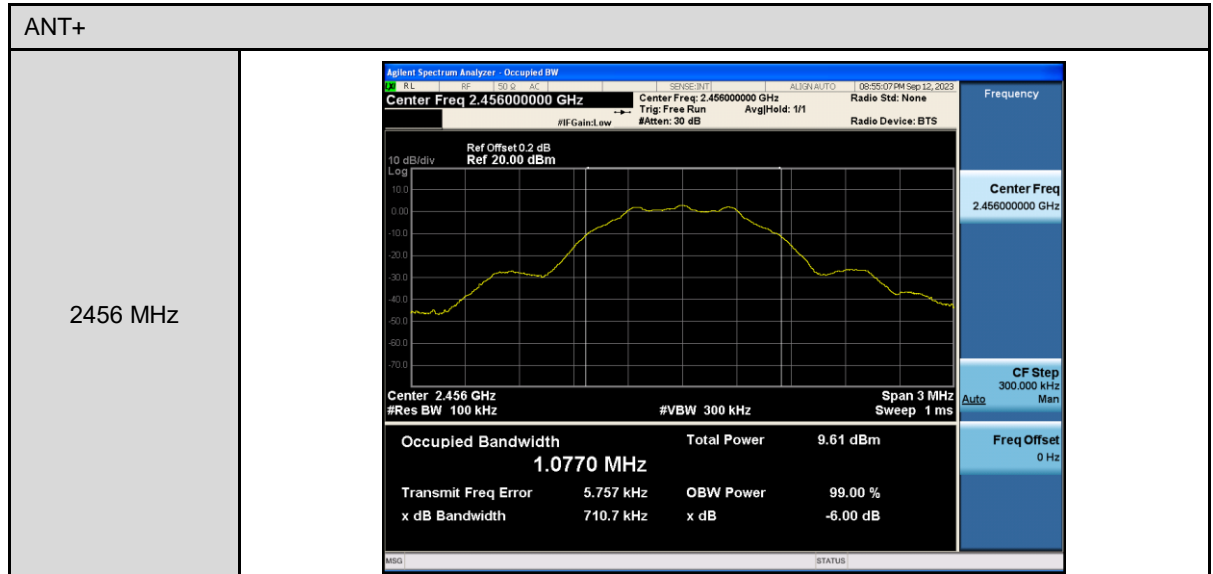

Appendix B. Test Plots

Duty cycle

Out of Band Conducted Spurious Emission

Reference level

Conducted Band Edge

6 dB Bandwidth

99 % Occupied Bandwidth

Power Density