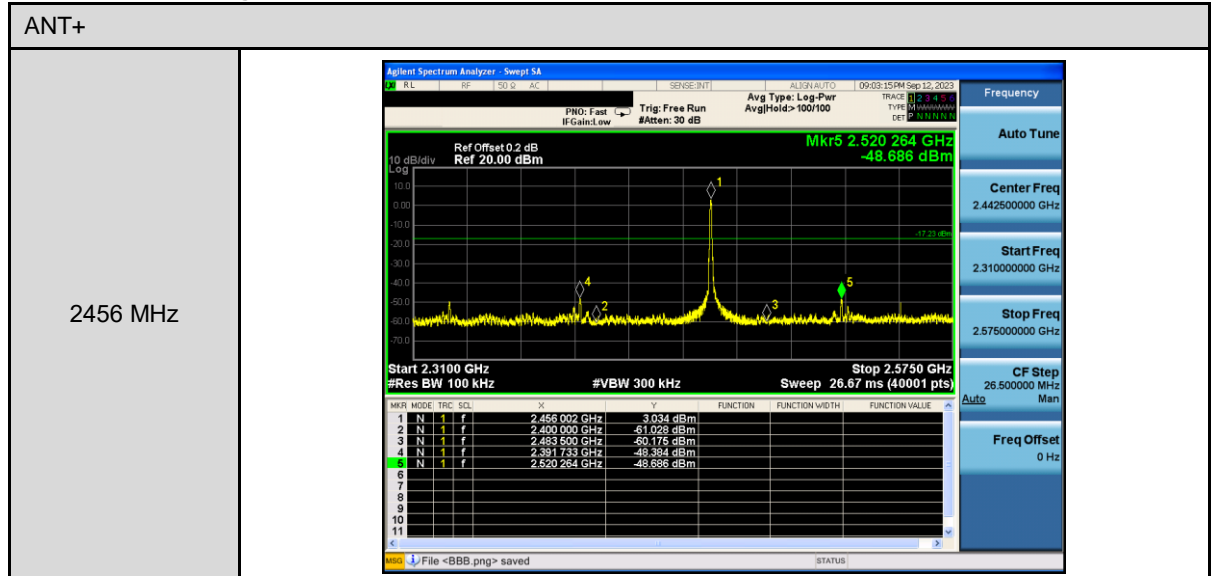

Appendix B. Test Plots

Duty cycle

Out of Band Conducted Spurious Emission

Reference level

Conducted Band Edge

6 dB Bandwidth

99 % Occupied Bandwidth

Power Density