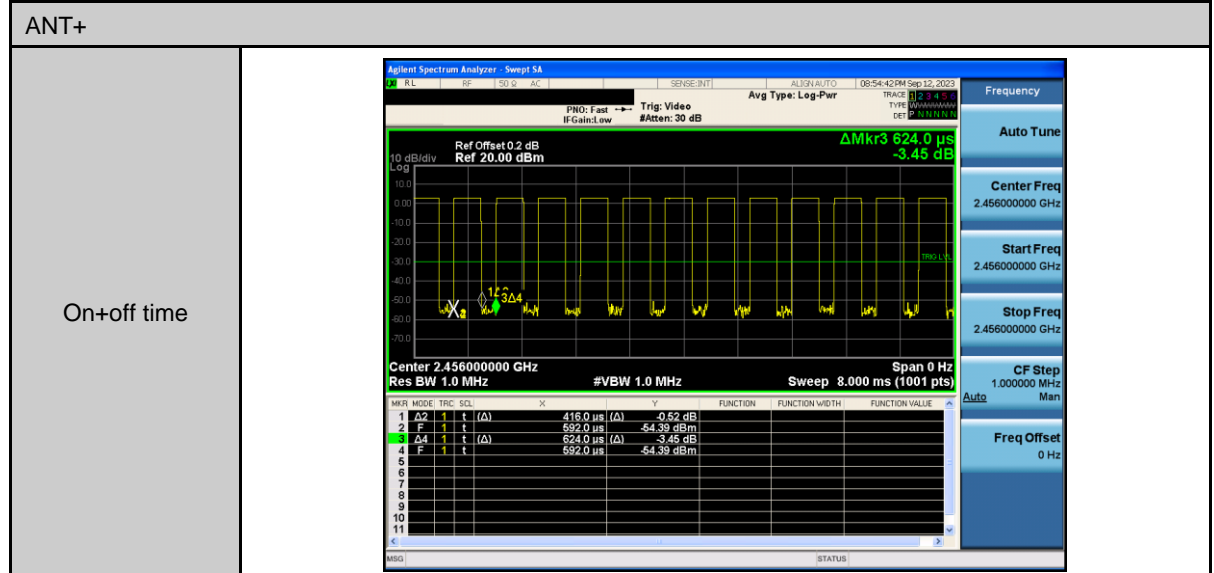

Appendix B. Test Plots

Duty cycle

Out of Band Conducted Spurious Emission

Reference level

Conducted Band Edge

6 dB Bandwidth

99 % Occupied Bandwidth

Power Density