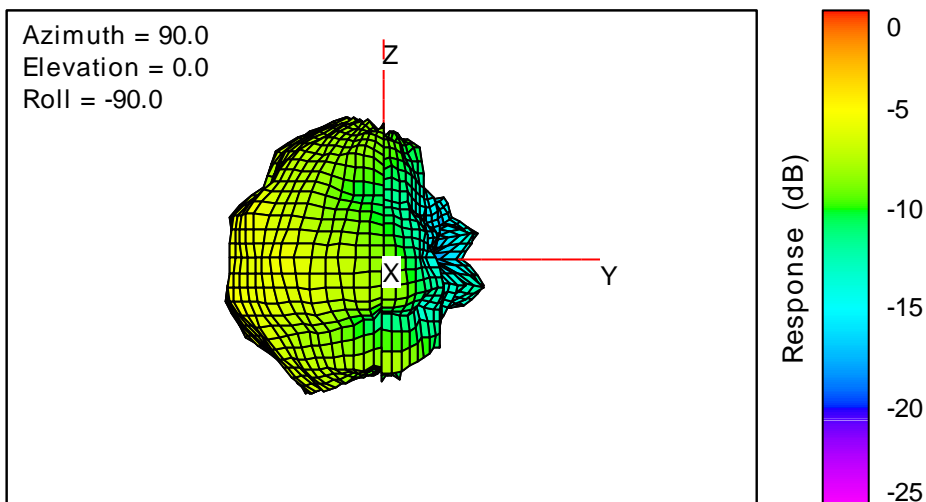

Total

2480MHz

Total

Total

Total

Antenna manufacturer : Direction Technology Co., Ltd.

Antenna manufacturer address : 1F, No. 88-7, Sec.1, Kwang Fu Rd., Sec.1, San Chung, Taipei. Taiwan.