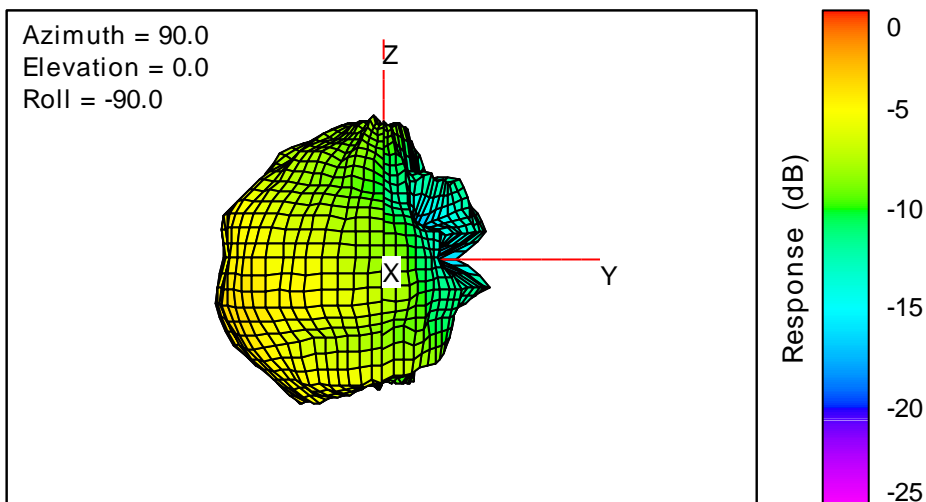

Total

Antenna manufacturer : Direction Technology Co., Ltd.

Antenna manufacturer address : 1F, No. 88-7, Sec.1,Kwang Fu Rd., Sec.1, San Chung, Taipei. Taiwan.