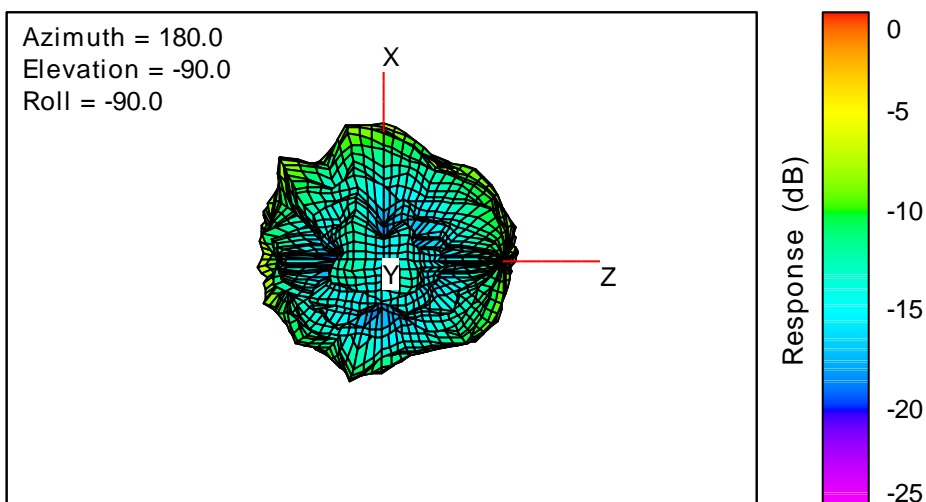

Total

2480MHz

Total

Total

Total

Antenna manufacturer : Direction Technology Co., Ltd.

Antenna manufacturer address : 1F, No. 88-7, Sec.1, Kwang Fu Rd., Sec.1, San Chung, Taipei. Taiwan.