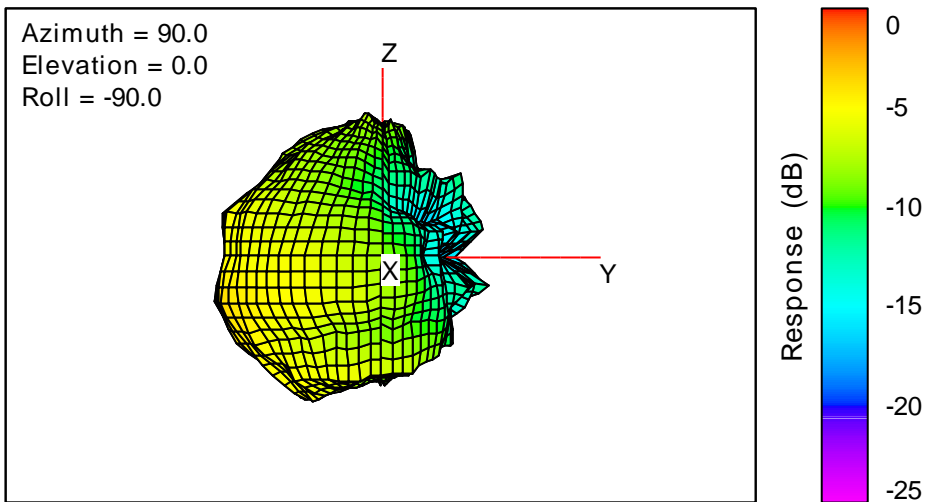

Total

Antenna manufacturer : Direction Technology Co., Ltd.

Antenna manufacturer address : 1F, No. 88-7, Sec.1,Kwang Fu Rd., Sec.1, San Chung, Taipei. Taiwan.

2422MHz

Total

Total

Total

2432MHz