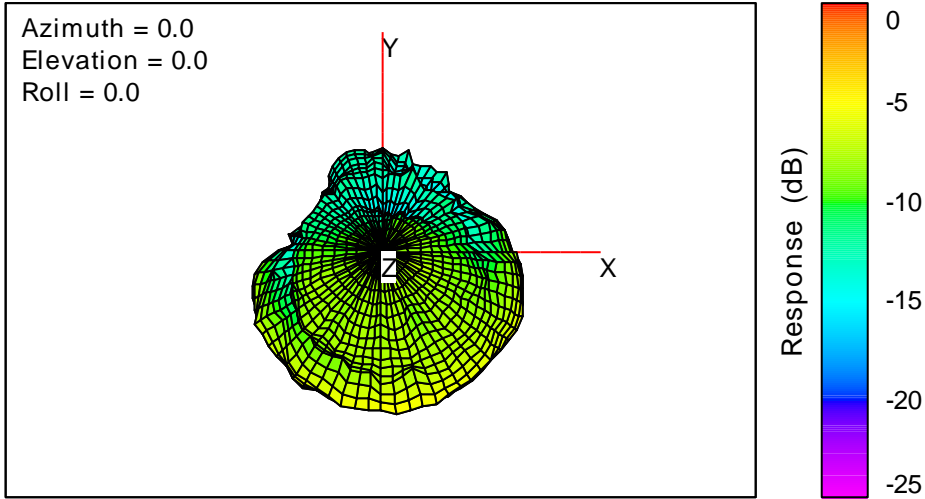

Total

Antenna manufacturer : Direction Technology Co., Ltd.

Antenna manufacturer address : 1F, No. 88-7, Sec.1,Kwang Fu Rd., Sec.1, San Chung, Taipei. Taiwan.

2422MHz

Total

Total

Total

2432MHz