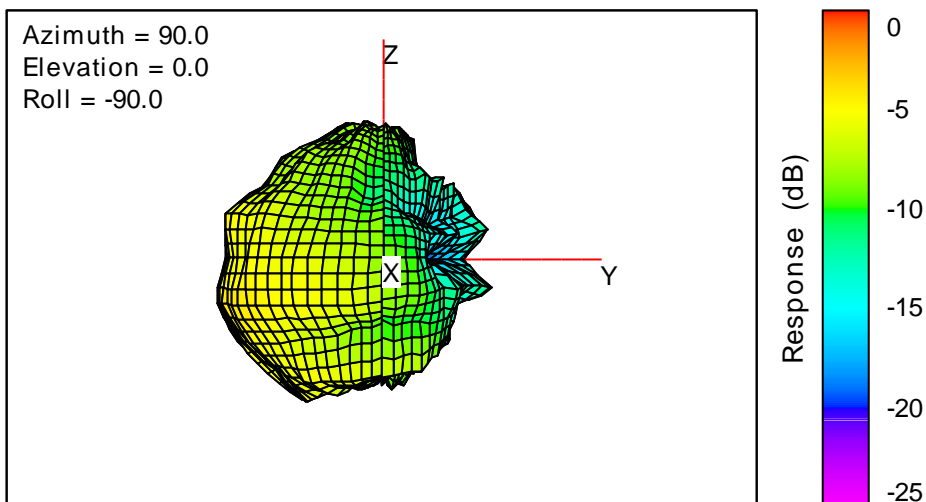

Total

Antenna manufacturer : Direction Technology Co., Ltd.

Antenna manufacturer address : 1F, No. 88-7, Sec.1,Kwang Fu Rd., Sec.1, San Chung, Taipei. Taiwan.