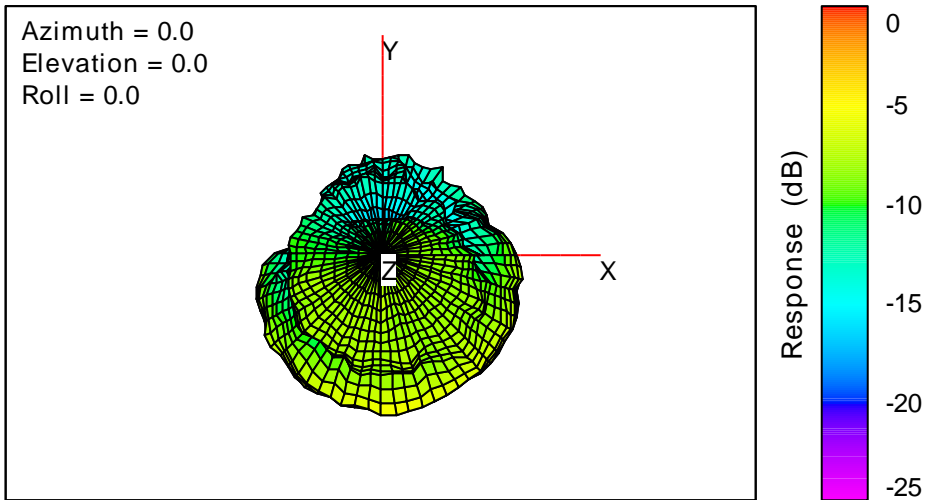

Total

Total

Total

Antenna manufacturer : Direction Technology Co., Ltd.

Antenna manufacturer address : 1F, No. 88-7, Sec.1,Kwang Fu Rd., Sec.1, San Chung, Taipei. Taiwan.

2441MHz

Total

Total