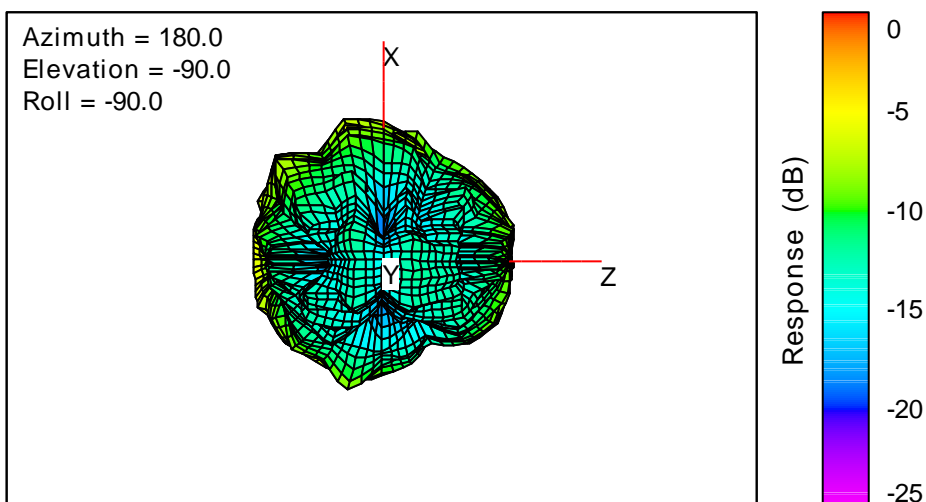

2432MHz

Total

Antenna manufacturer : Direction Technology Co., Ltd.

Antenna manufacturer address : 1F, No. 88-7, Sec.1,Kwang Fu Rd., Sec.1, San Chung, Taipei. Taiwan.