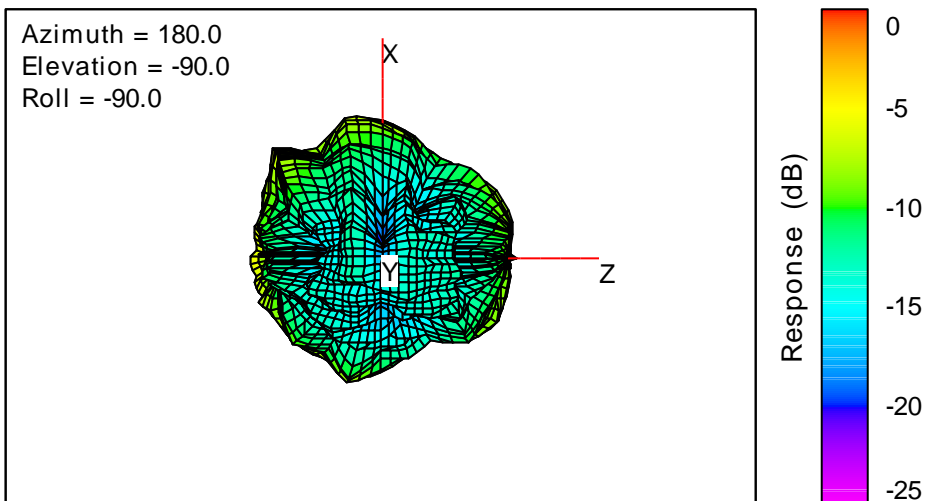

Total

Total

Total

Antenna manufacturer : Direction Technology Co., Ltd.

Antenna manufacturer address : 1F, No. 88-7, Sec.1,Kwang Fu Rd., Sec.1, San Chung, Taipei. Taiwan.

2441MHz

Total

Total