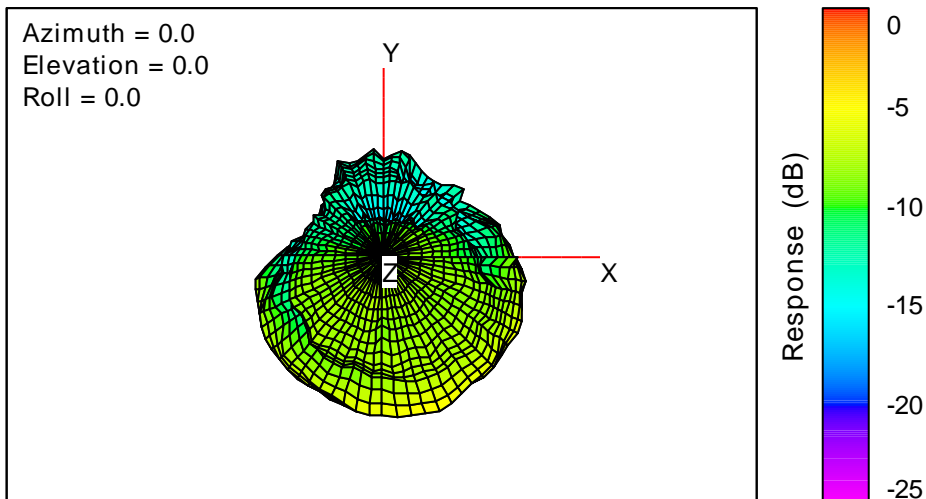

2432MHz

Total