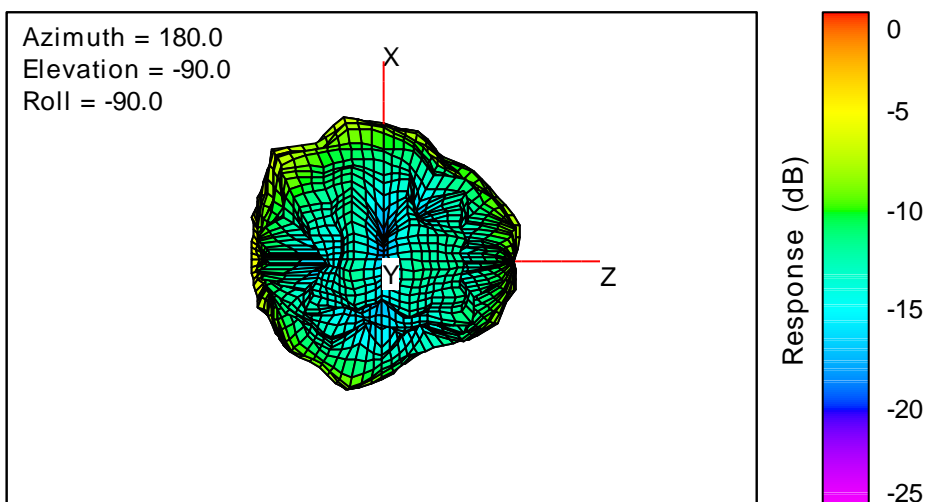

2412MHz

Total

Antenna manufacturer : Direction Technology Co., Ltd.

Antenna manufacturer address : 1F, No. 88-7, Sec.1,Kwang Fu Rd., Sec.1, San Chung, Taipei. Taiwan.