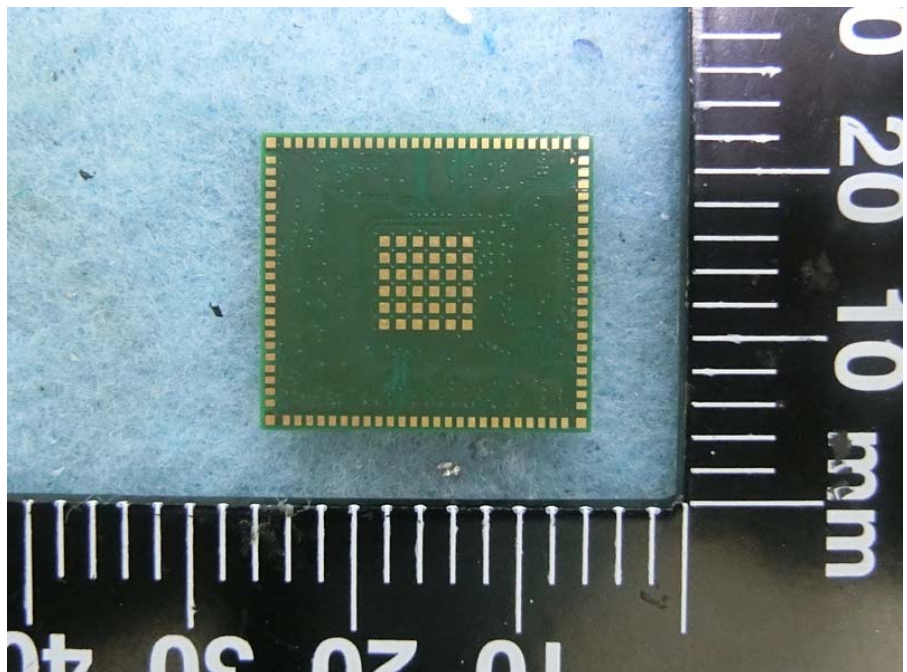

Brand Name: AzureWave Model Name: AW-XM458, AW-XM369, AW-XM458MA-XXX,  
AW-XM369MA-XXX

EUT 1

EUT 2

EUT 3

Ant. 1 ~ Ant. 3

Ant. 4

Ant. 5

Ant. 6