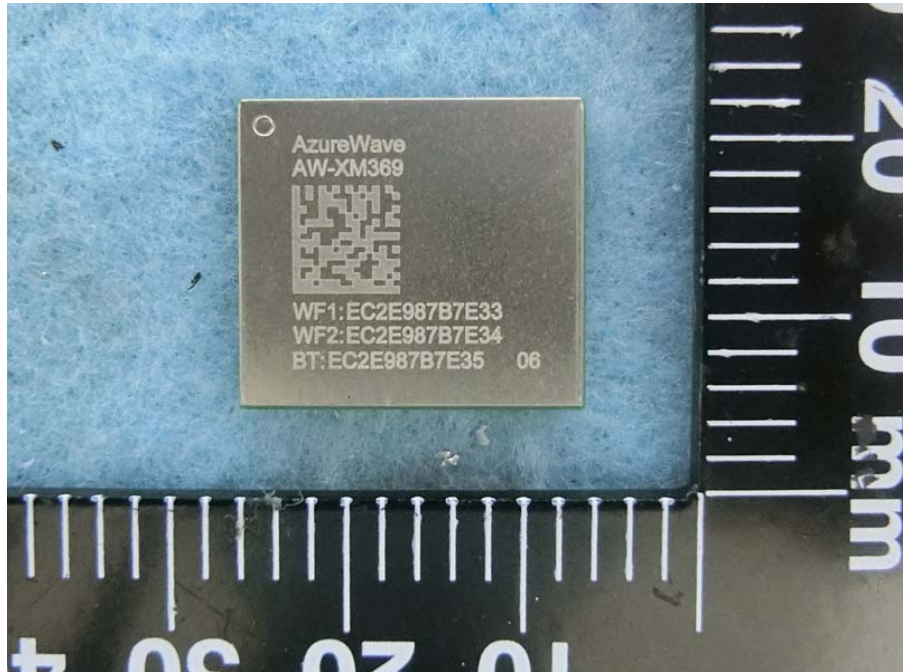

Brand Name: AzureWave Model Name: AW-XM458, AW-XM369, AW-XM458MA-XXX,  
AW-XM369MA-XXX

EUT 1

EUT 2

EUT 3

Ant. 1 ~ Ant. 3

Ant. 4

Ant. 5

Ant. 6