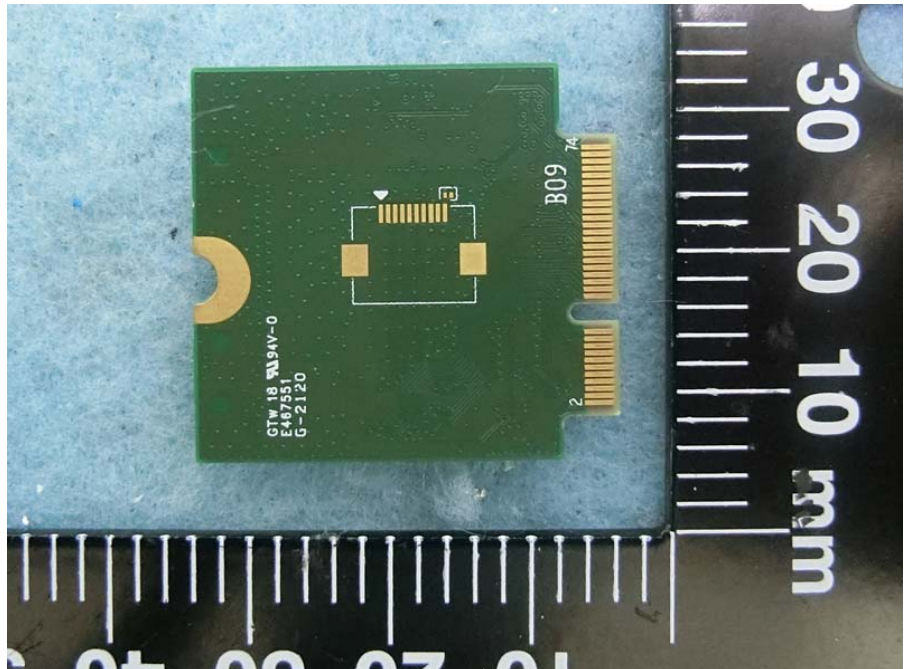

Brand Name: AzureWave Model Name: AW-XM458, AW-XM369, AW-XM458MA-XXX,  
AW-XM369MA-XXX

EUT 1

EUT 2

EUT 3

Ant. 1 ~ Ant. 3

Ant. 4

Ant. 5

Ant. 6