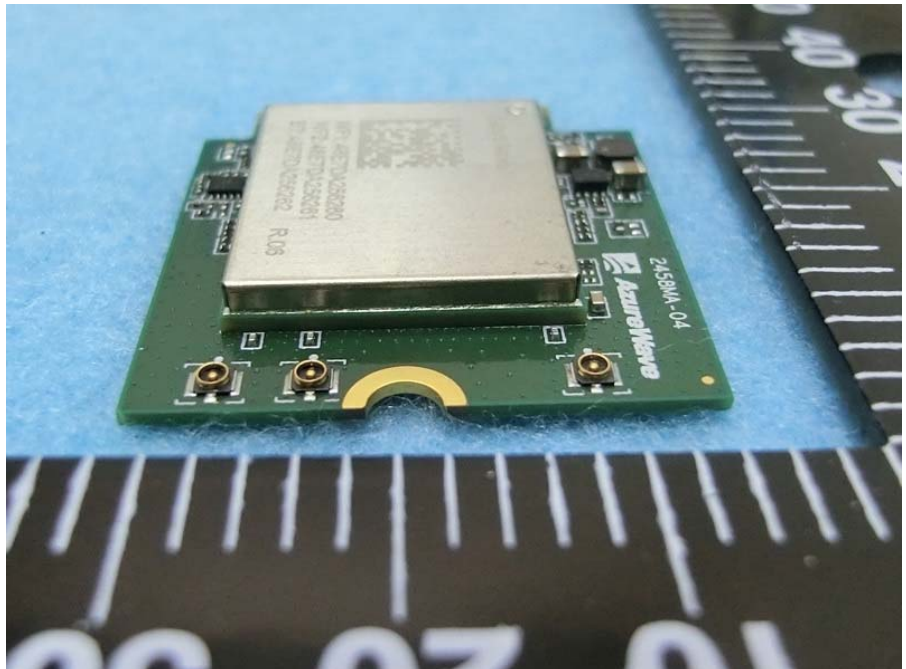

Brand Name: AzureWave Model Name: AW-XM458, AW-XM369, AW-XM458MA-XXX,  
AW-XM369MA-XXX

EUT 1

EUT 2

EUT 3

Ant. 1 ~ Ant. 3

Ant. 4

Ant. 5

Ant. 6