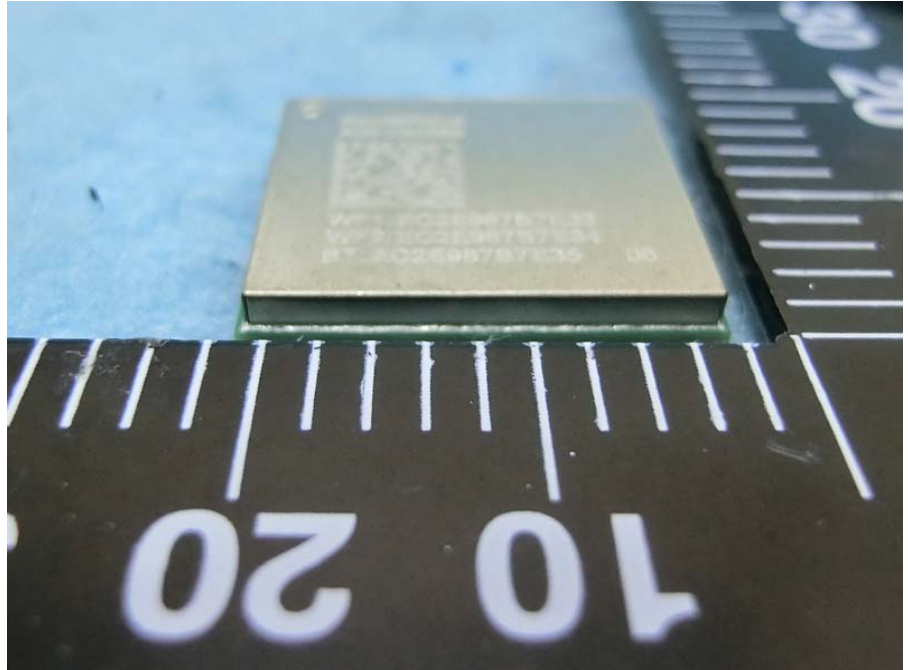

Brand Name: AzureWave Model Name: AW-XM458, AW-XM369, AW-XM458MA-XXX,  
AW-XM369MA-XXX

EUT 1

EUT 2

EUT 3

Ant. 1 ~ Ant. 3

Ant. 4

Ant. 5

Ant. 6