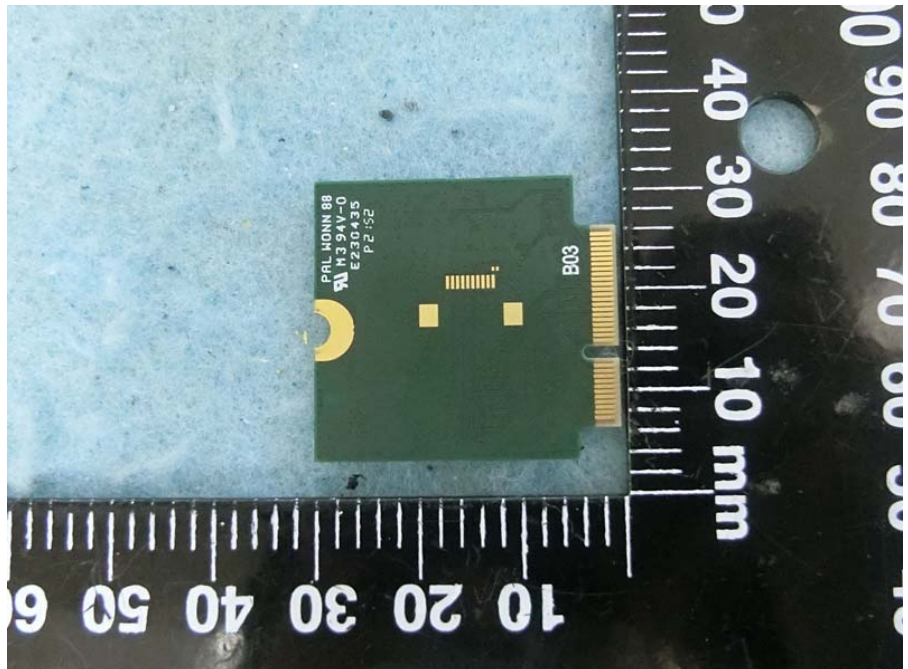

Brand Name: AzureWave Model Name: AW-XM458, AW-XM369, AW-XM458MA-XXX,  
AW-XM369MA-XXX

EUT 1

EUT 2

EUT 3

Ant. 1 ~ Ant. 3

Ant. 4

Ant. 5

Ant. 6