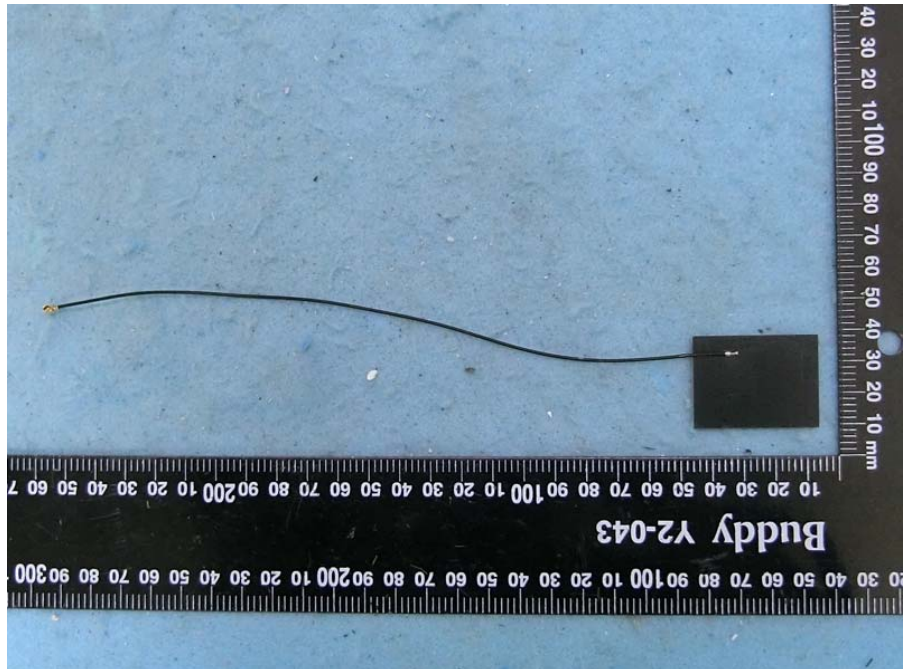

Brand Name: AzureWave Model Name: AW-XM458, AW-XM369, AW-XM458MA-XXX,  
AW-XM369MA-XXX

EUT 1

EUT 2

EUT 3

Ant. 1 ~ Ant. 3

Ant. 4

Ant. 5

Ant. 6