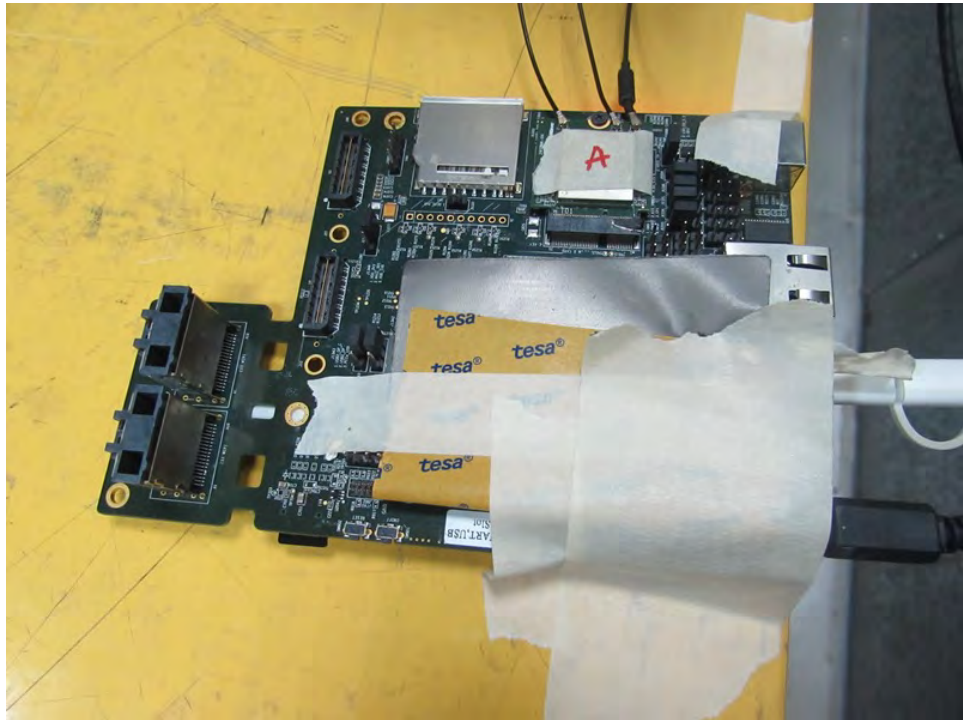

## 1. Photographs of Conducted Emissions Test Configuration

Test Mode: Mode 2

FRONT VIEW

REAR VIEW

CLOSE-UP VIEW

## 2. Photographs of Radiated Emissions Test Configuration

Test Configuration: 30MHz~1GHz / Test Mode: Mode 5

FRONT VIEW

REAR VIEW

CLOSE-UP VIEW

—THE END—