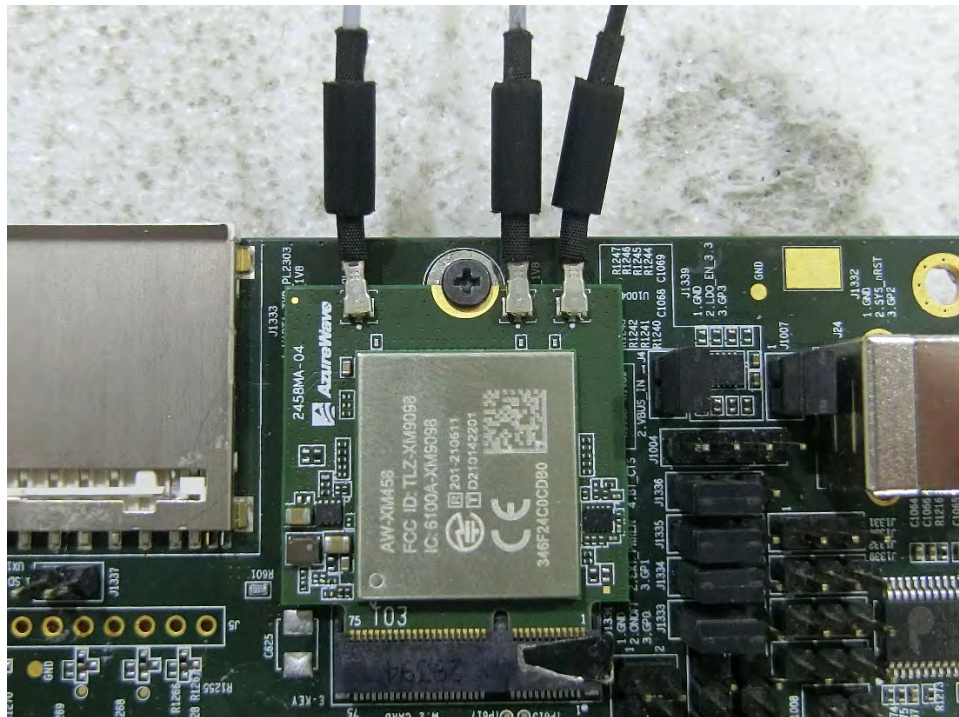

## 2. Photographs of Radiated Emissions Test Configuration

Test Configuration: 30MHz~1GHz / Test Mode: Mode 5

FRONT VIEW

REAR VIEW

CLOSE-UP VIEW

—THE END—