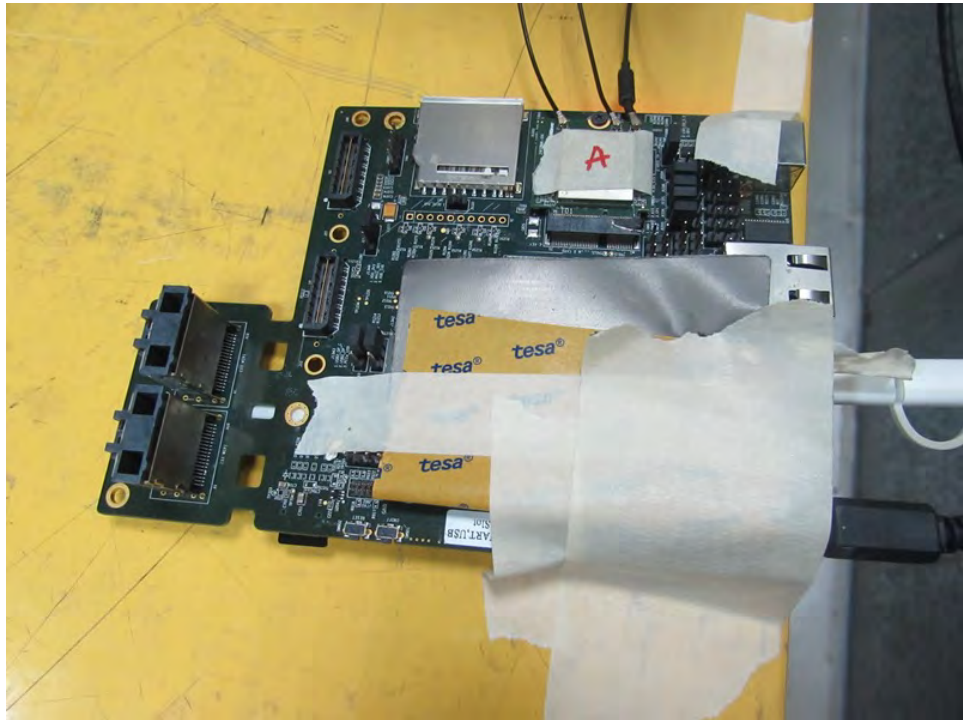

1. Photographs of Conducted Emissions Test Configuration

Test Mode: Mode 2

FRONT VIEW

REAR VIEW

CLOSE-UP VIEW

2. Photographs of Radiated Emissions Test Configuration

Test Configuration: 30MHz~1GHz / Test Mode: Mode 5

FRONT VIEW

REAR VIEW

CLOSE-UP VIEW

Test Configuration: Above 1GHz

FRONT VIEW

REAR VIEW

CLOSE-UP VIEW

————THE END————