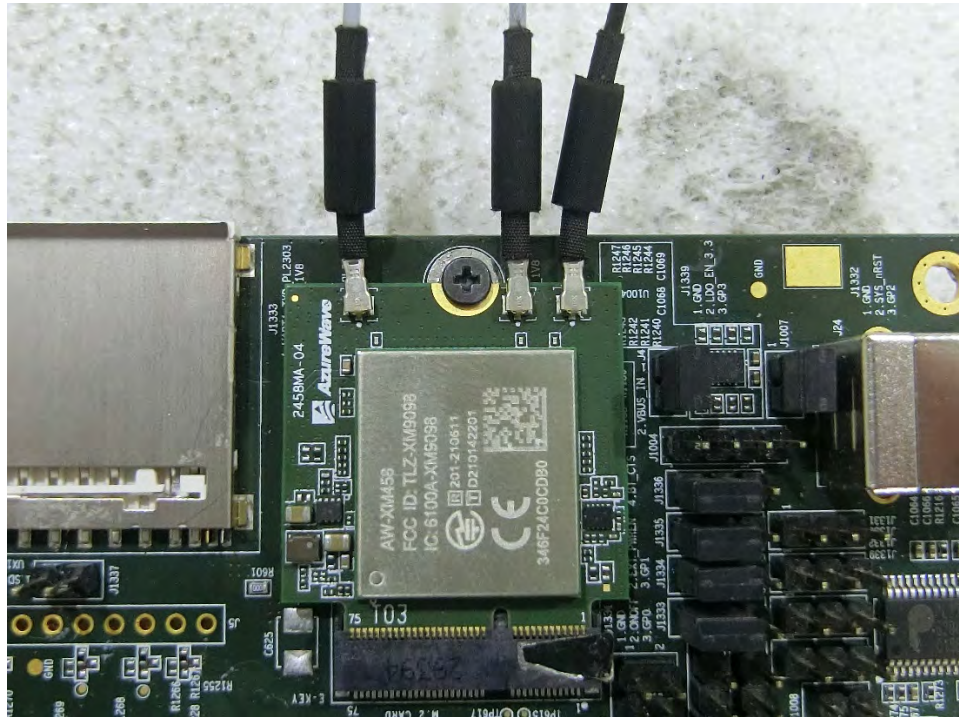

1. Photographs of Conducted Emissions Test Configuration

Test Mode: Mode 2

FRONT VIEW

REAR VIEW

CLOSE-UP VIEW

2. Photographs of Radiated Emissions Test Configuration

Test Configuration: 30MHz~1GHz / Test Mode: Mode 5

FRONT VIEW

REAR VIEW

CLOSE-UP VIEW

Test Configuration: Above 1GHz

FRONT VIEW

REAR VIEW

CLOSE-UP VIEW

————THE END————