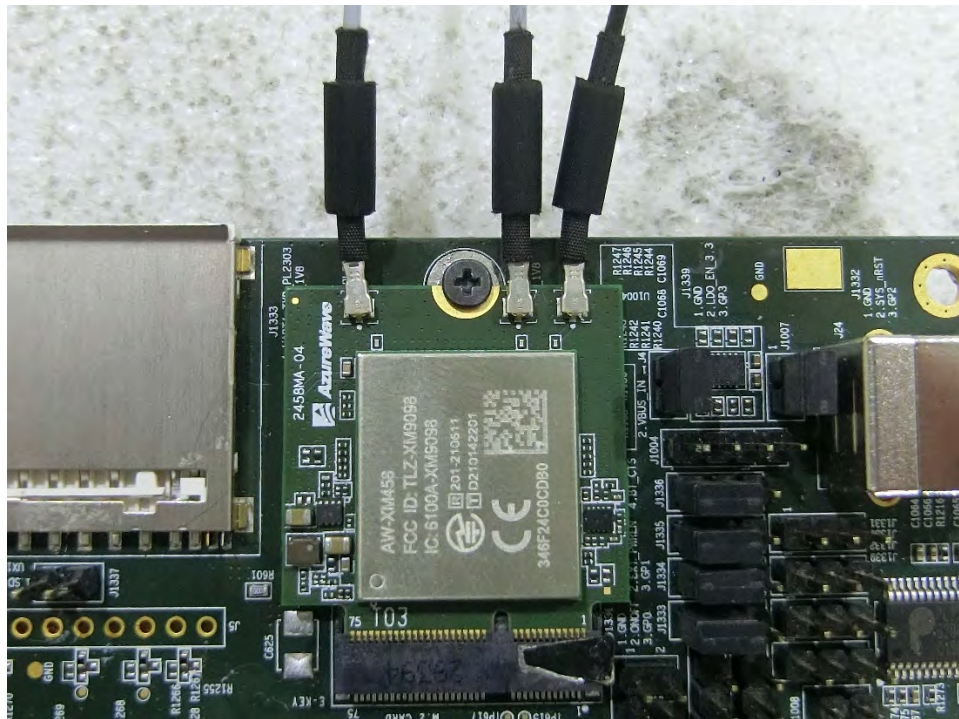

FRONT VIEW

REAR VIEW

CLOSE-UP VIEW

Test Configuration: Above 1GHz

FRONT VIEW

REAR VIEW

CLOSE-UP VIEW

————THE END————