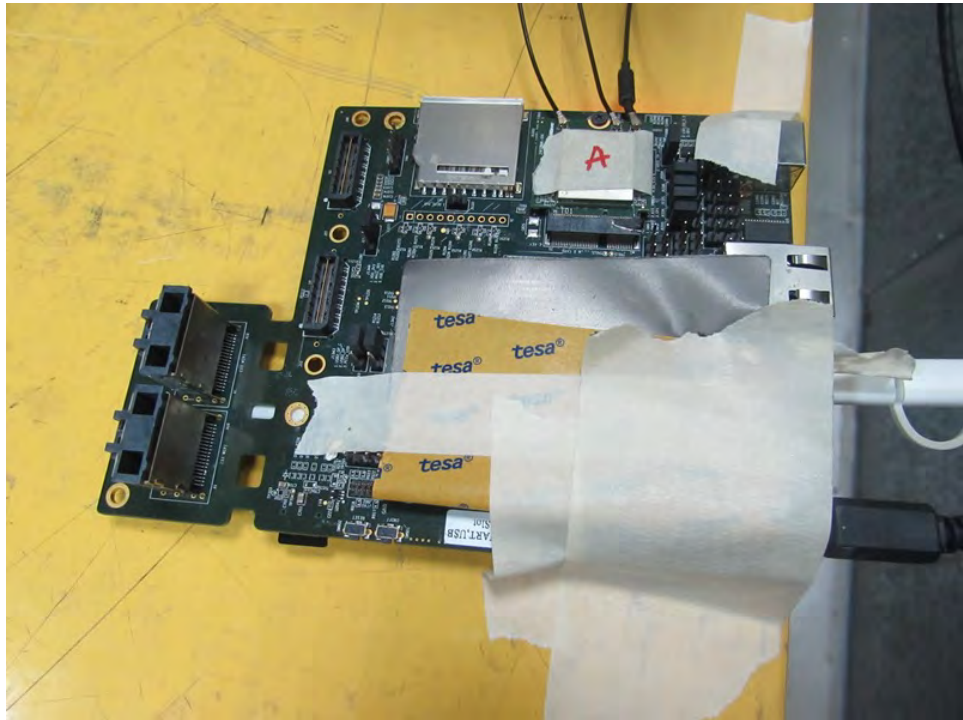

1. Photographs of Conducted Emissions Test Configuration

Test Mode: Mode 2

FRONT VIEW

REAR VIEW

CLOSE-UP VIEW

2. Photographs of Radiated Emissions Test Configuration

Test Configuration: 30MHz~1GHz / Test Mode: Mode 5

FRONT VIEW

REAR VIEW

CLOSE-UP VIEW

—THE END—