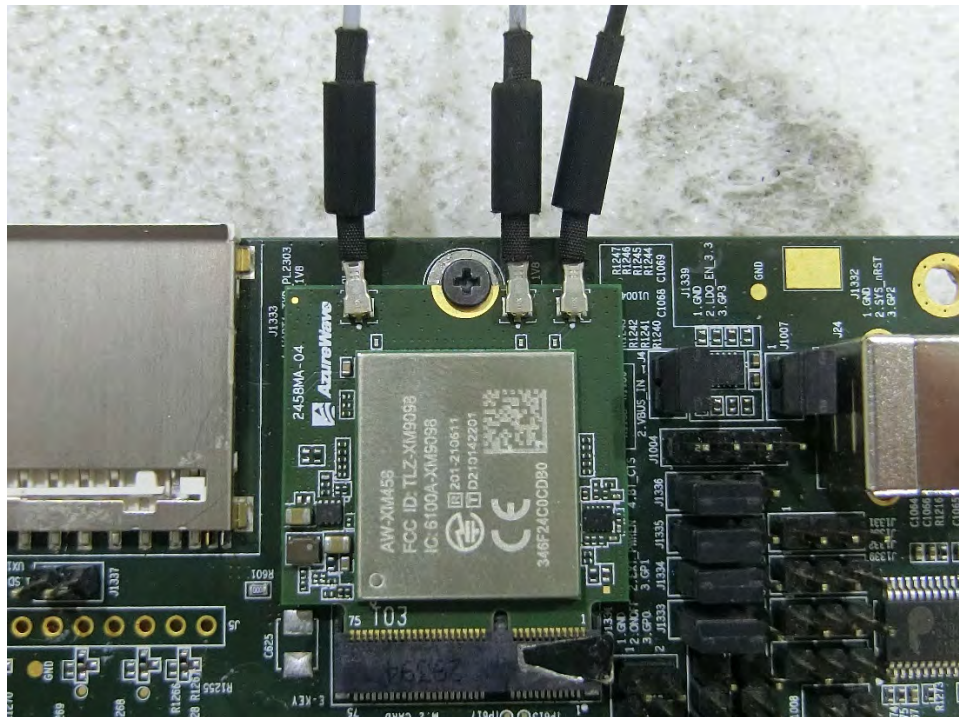

1. Photographs of Conducted Emissions Test Configuration

Test Mode: Mode 2

FRONT VIEW

REAR VIEW

CLOSE-UP VIEW

2. Photographs of Radiated Emissions Test Configuration

Test Configuration: 30MHz~1GHz / Test Mode: Mode 5

FRONT VIEW

REAR VIEW

CLOSE-UP VIEW

—THE END—