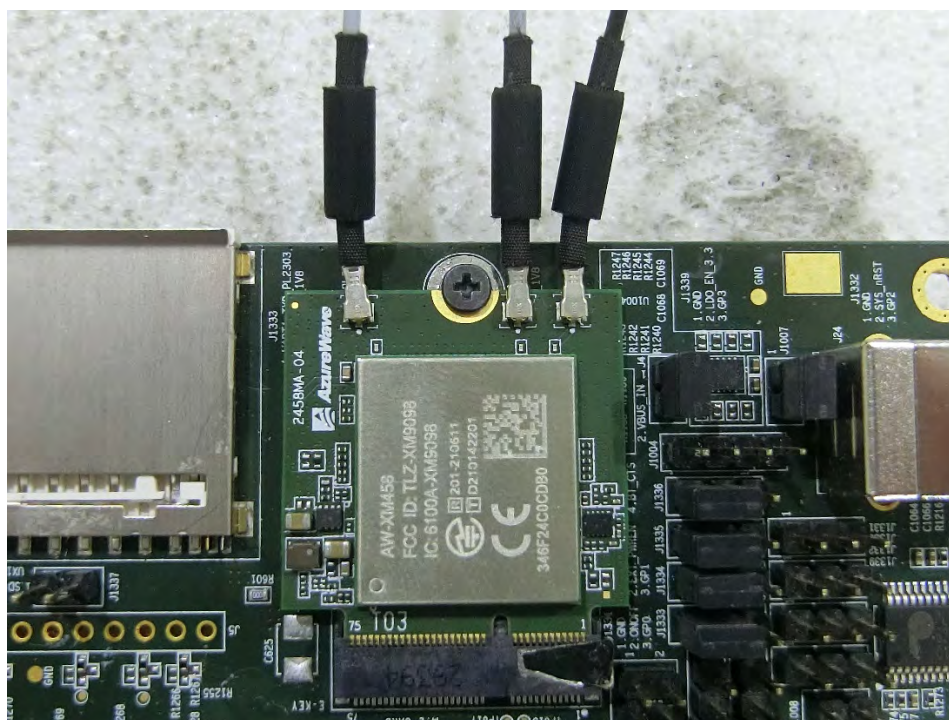

1. Photographs of Conducted Emissions Test Configuration

Test Mode: Mode 2

FRONT VIEW

REAR VIEW

CLOSE-UP VIEW

2. Photographs of Radiated Emissions Test Configuration

Test Configuration: 30MHz~1GHz / Test Mode: Mode 5

FRONT VIEW

REAR VIEW

CLOSE-UP VIEW

Test Configuration: Above 1GHz

FRONT VIEW

REAR VIEW

CLOSE-UP VIEW

— THE END —