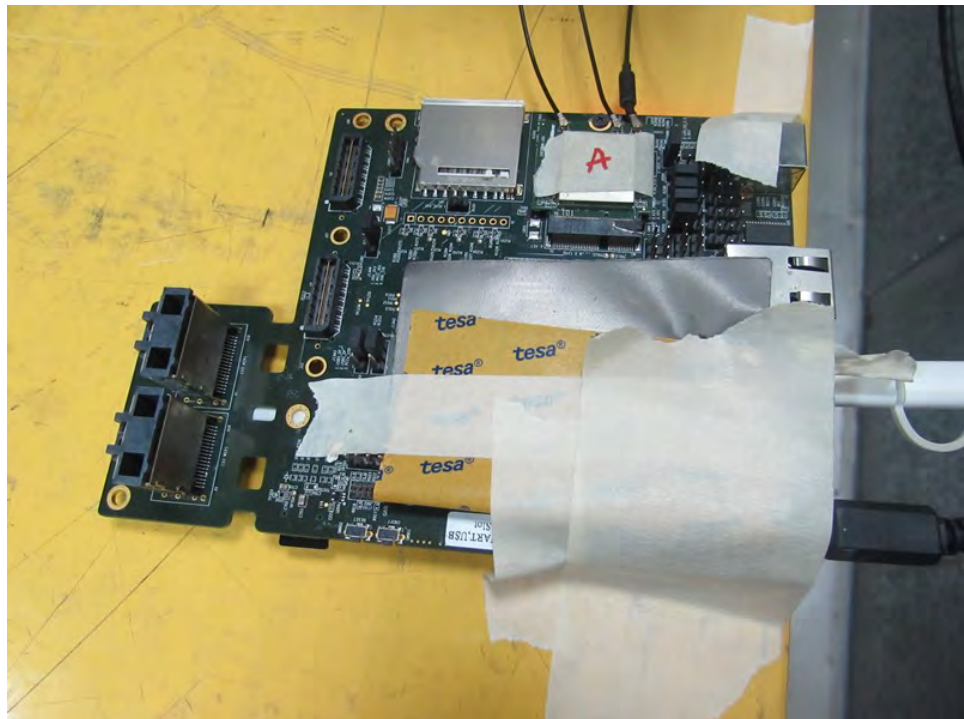

1. Photographs of Conducted Emissions Test Configuration

Test Mode: Mode 2

FRONT VIEW

REAR VIEW

CLOSE-UP VIEW

2. Photographs of Radiated Emissions Test Configuration

Test Configuration: 30MHz~1GHz / Test Mode: Mode 5

FRONT VIEW

REAR VIEW

CLOSE-UP VIEW

Test Configuration: Above 1GHz

FRONT VIEW

REAR VIEW

CLOSE-UP VIEW

— THE END —