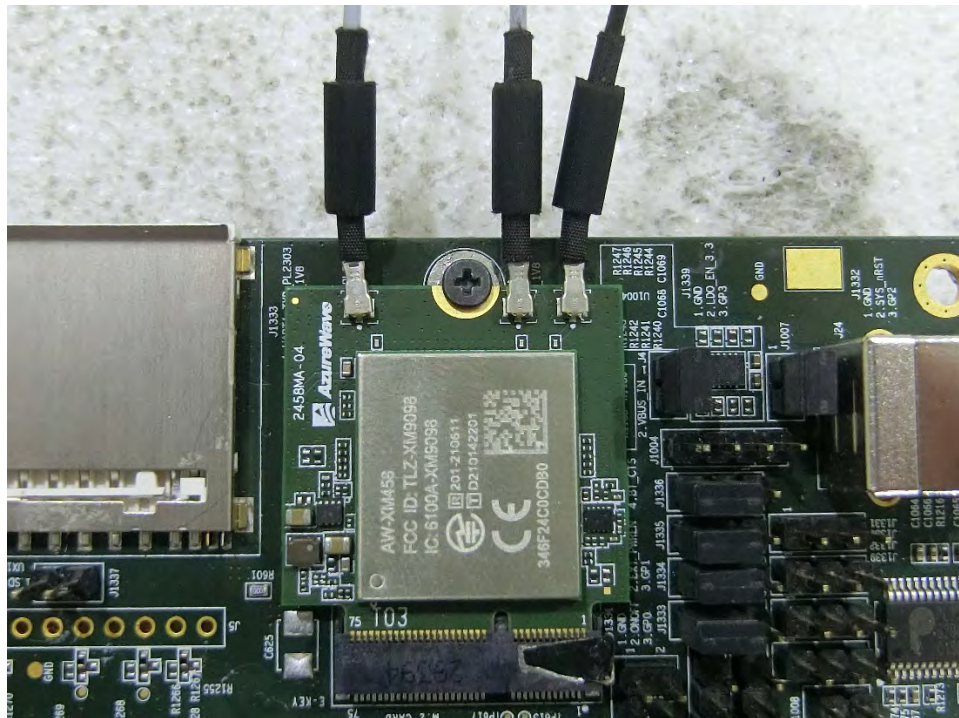

FRONT VIEW

REAR VIEW

CLOSE-UP VIEW

Test Configuration: Above 1GHz

FRONT VIEW

REAR VIEW

CLOSE-UP VIEW

— THE END —