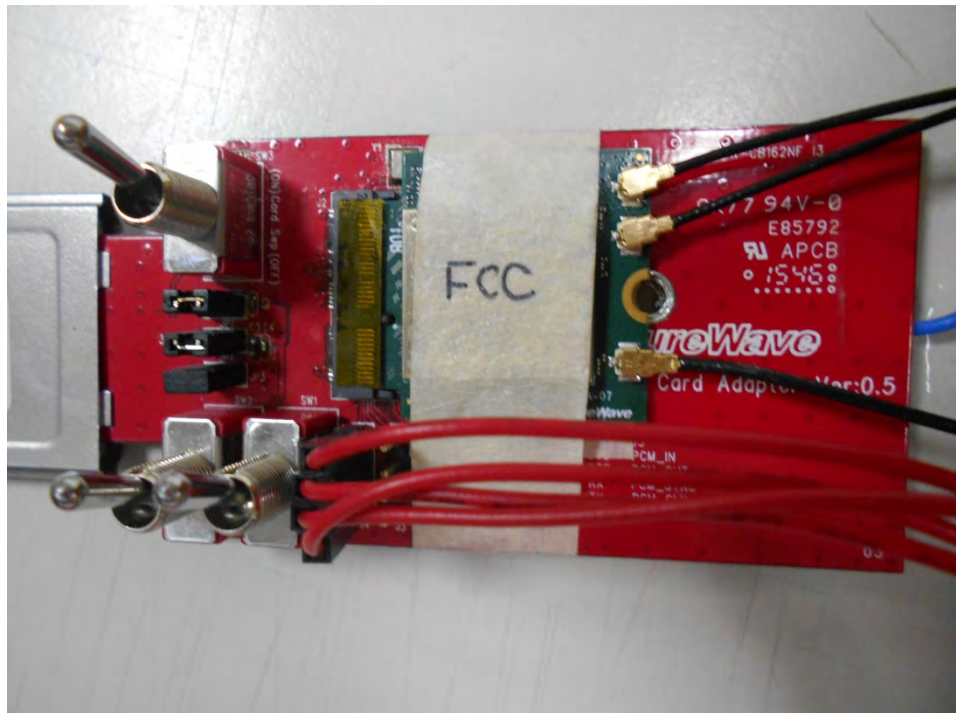

CLOSE-UP VIEW

————THE END————