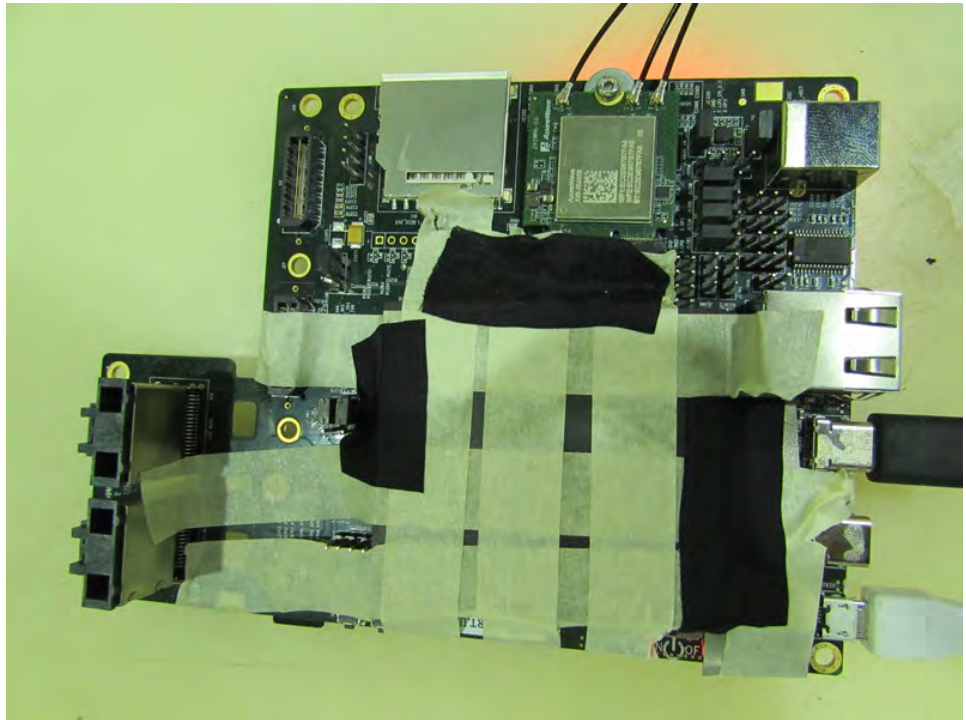

## 1. Photographs of Conducted Emissions Test Configuration

Test Mode: Mode 1

FRONT VIEW

REAR VIEW

CLOSE-UP VIEW

## 2. Photographs of Radiated Emissions Test Configuration

Test Configuration: 30MHz~1GHz / Test Mode: Mode 1

FRONT VIEW

REAR VIEW

CLOSE-UP VIEW

Test Configuration: Above 1GHz

FRONT VIEW

REAR VIEW