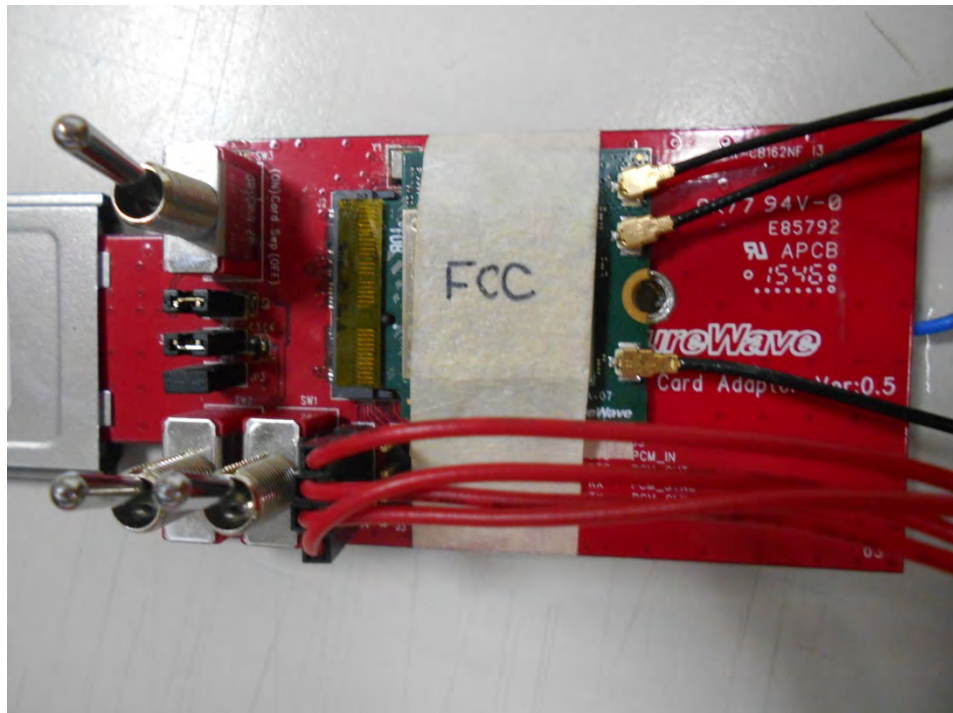

FRONT VIEW

REAR VIEW

CLOSE-UP VIEW

Test Configuration: Above 1GHz

FRONT VIEW

REAR VIEW

CLOSE-UP VIEW

————THE END————