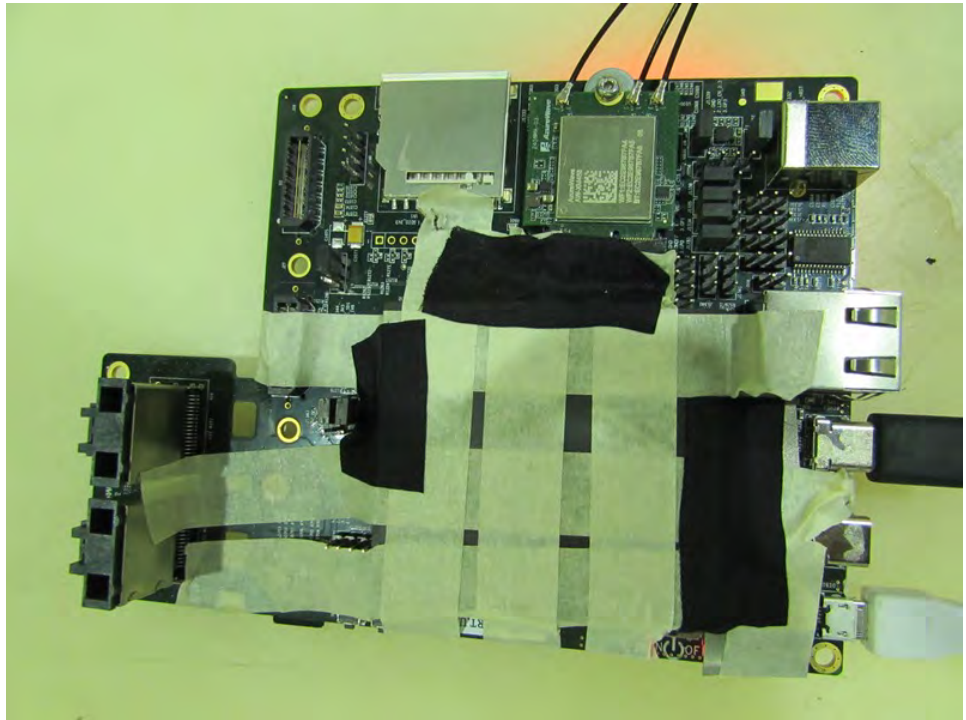

1. Photographs of Conducted Emissions Test Configuration

Test Mode: Mode 1

FRONT VIEW

REAR VIEW

CLOSE-UP VIEW

2. Photographs of Radiated Emissions Test Configuration

Test Configuration: 30MHz~1GHz / Test Mode: Mode 1

FRONT VIEW

REAR VIEW

CLOSE-UP VIEW

Test Configuration: Above 1GHz

FRONT VIEW

REAR VIEW

CLOSE-UP VIEW

————THE END————