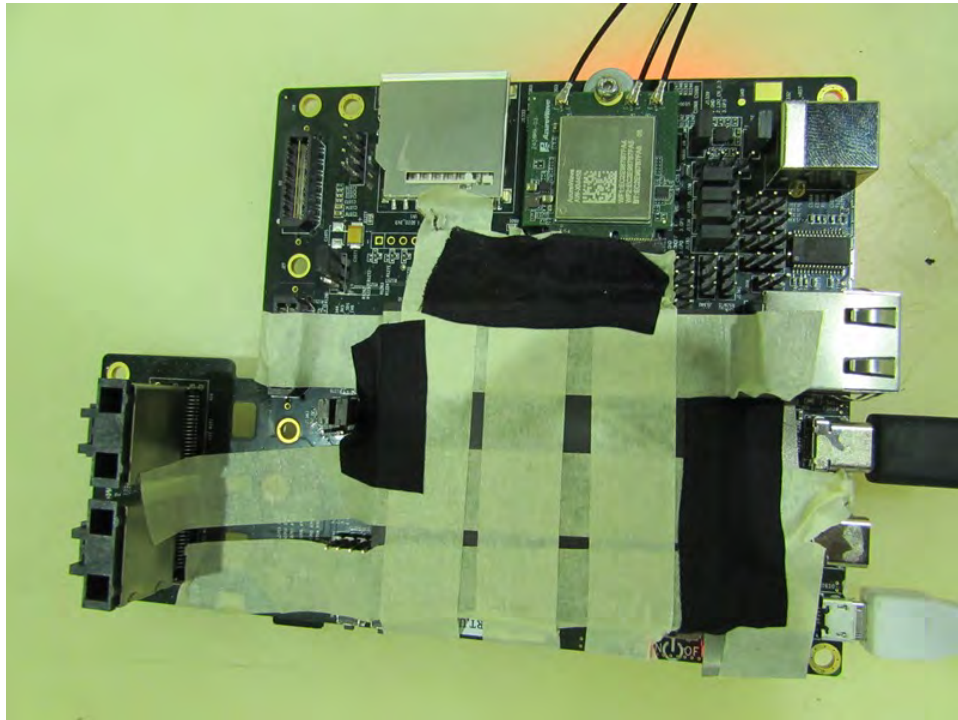

1. Photographs of Conducted Emissions Test Configuration

FRONT VIEW

REAR VIEW

CLOSE-UP VIEW

2. Photographs of Radiated Emissions Test Configuration

Test Configuration: 30MHz~1GHz / Test Mode: Mode 2

FRONT VIEW

REAR VIEW

CLOSE-UP VIEW

Test Configuration: Above 1GHz

FRONT VIEW

REAR VIEW

CLOSE-UP VIEW

—THE END—