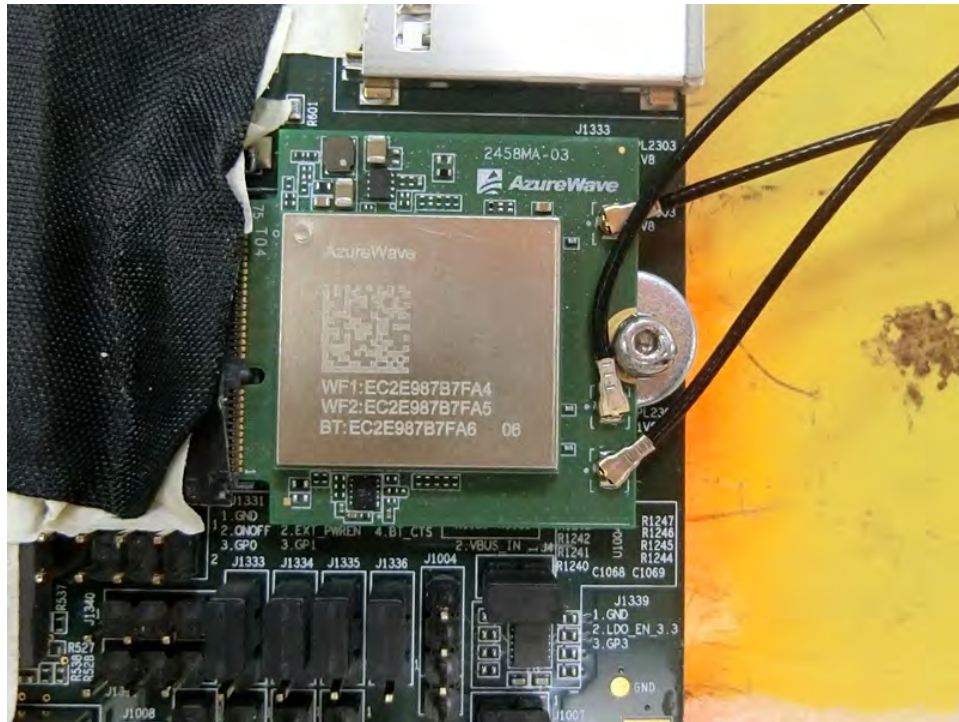

1. Photographs of Conducted Emissions Test Configuration

FRONT VIEW

REAR VIEW

CLOSE-UP VIEW

2. Photographs of Radiated Emissions Test Configuration

Test Configuration: 30MHz~1GHz / Test Mode: Mode 2

FRONT VIEW

REAR VIEW

CLOSE-UP VIEW

Test Configuration: Above 1GHz

FRONT VIEW

REAR VIEW

CLOSE-UP VIEW

—THE END—