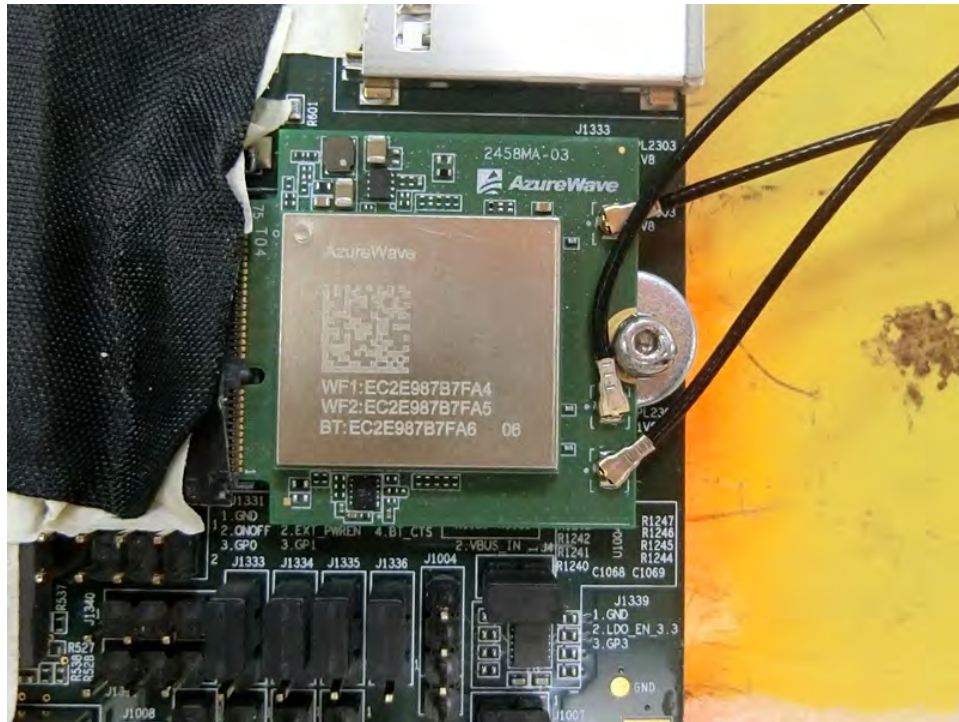

1. Photographs of Conducted Emissions Test Configuration

FRONT VIEW

REAR VIEW

CLOSE-UP VIEW

2. Photographs of Radiated Emissions Test Configuration

Test Configuration: 30MHz~1GHz / Test Mode: Mode 2

FRONT VIEW

REAR VIEW

CLOSE-UP VIEW

Test Configuration: Above 1GHz

FRONT VIEW

REAR VIEW

CLOSE-UP VIEW

— THE END —