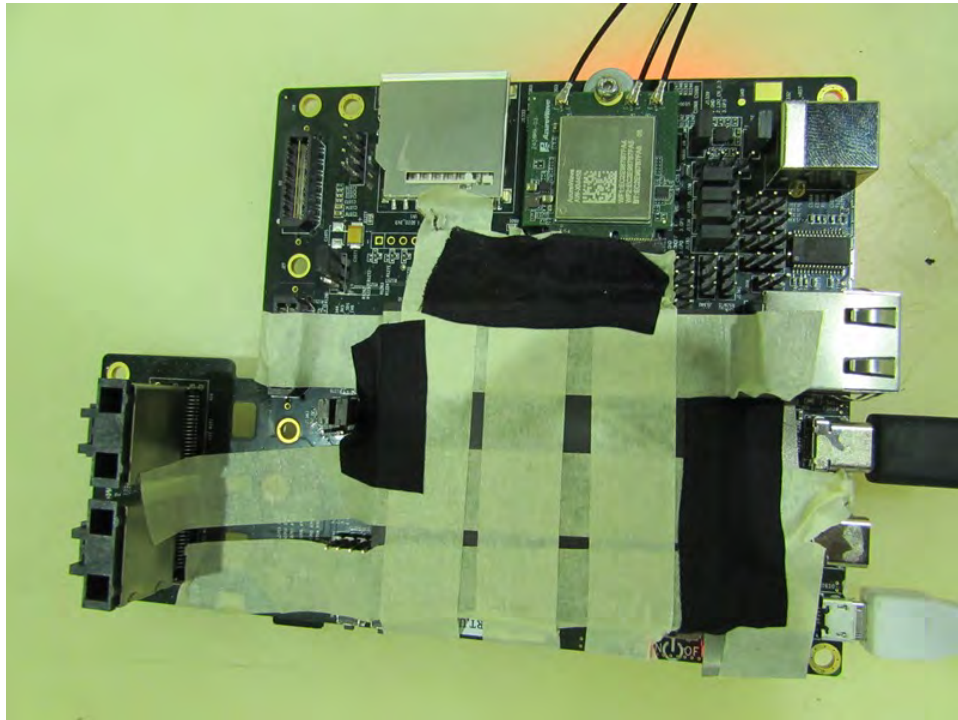

1. Photographs of Conducted Emissions Test Configuration

FRONT VIEW

REAR VIEW

CLOSE-UP VIEW

2. Photographs of Radiated Emissions Test Configuration

Test Configuration: 30MHz~1GHz / Test Mode: Mode 2

FRONT VIEW

REAR VIEW

CLOSE-UP VIEW

Test Configuration: Above 1GHz

FRONT VIEW

REAR VIEW

CLOSE-UP VIEW

— THE END —